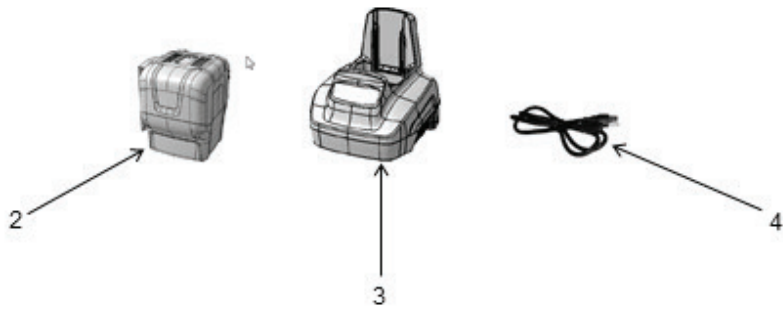

Li 58GB, 967686401, 2017-12

SPARE PARTS LIST

| REF. | PART NO. | DESCRIPTION | REMARK | QTY. | KIT |
|------|-----------|-------------|-------------------------------|------|-----|
| 1 | 591377919 | SERVICE KIT | "KIT. BLOWER TUBES" | 1 | |
| 2 | 590923803 | BATTERY | BATTERY Li 585.2A | 1 | |
| 3 | 590915108 | CHARGER | CHARGER Li 58V 2.5CGR (UK) | 1 | |
| 4 | 582607701 | WIRING ASSY | CHARGER CORD (UK) | 1 | |