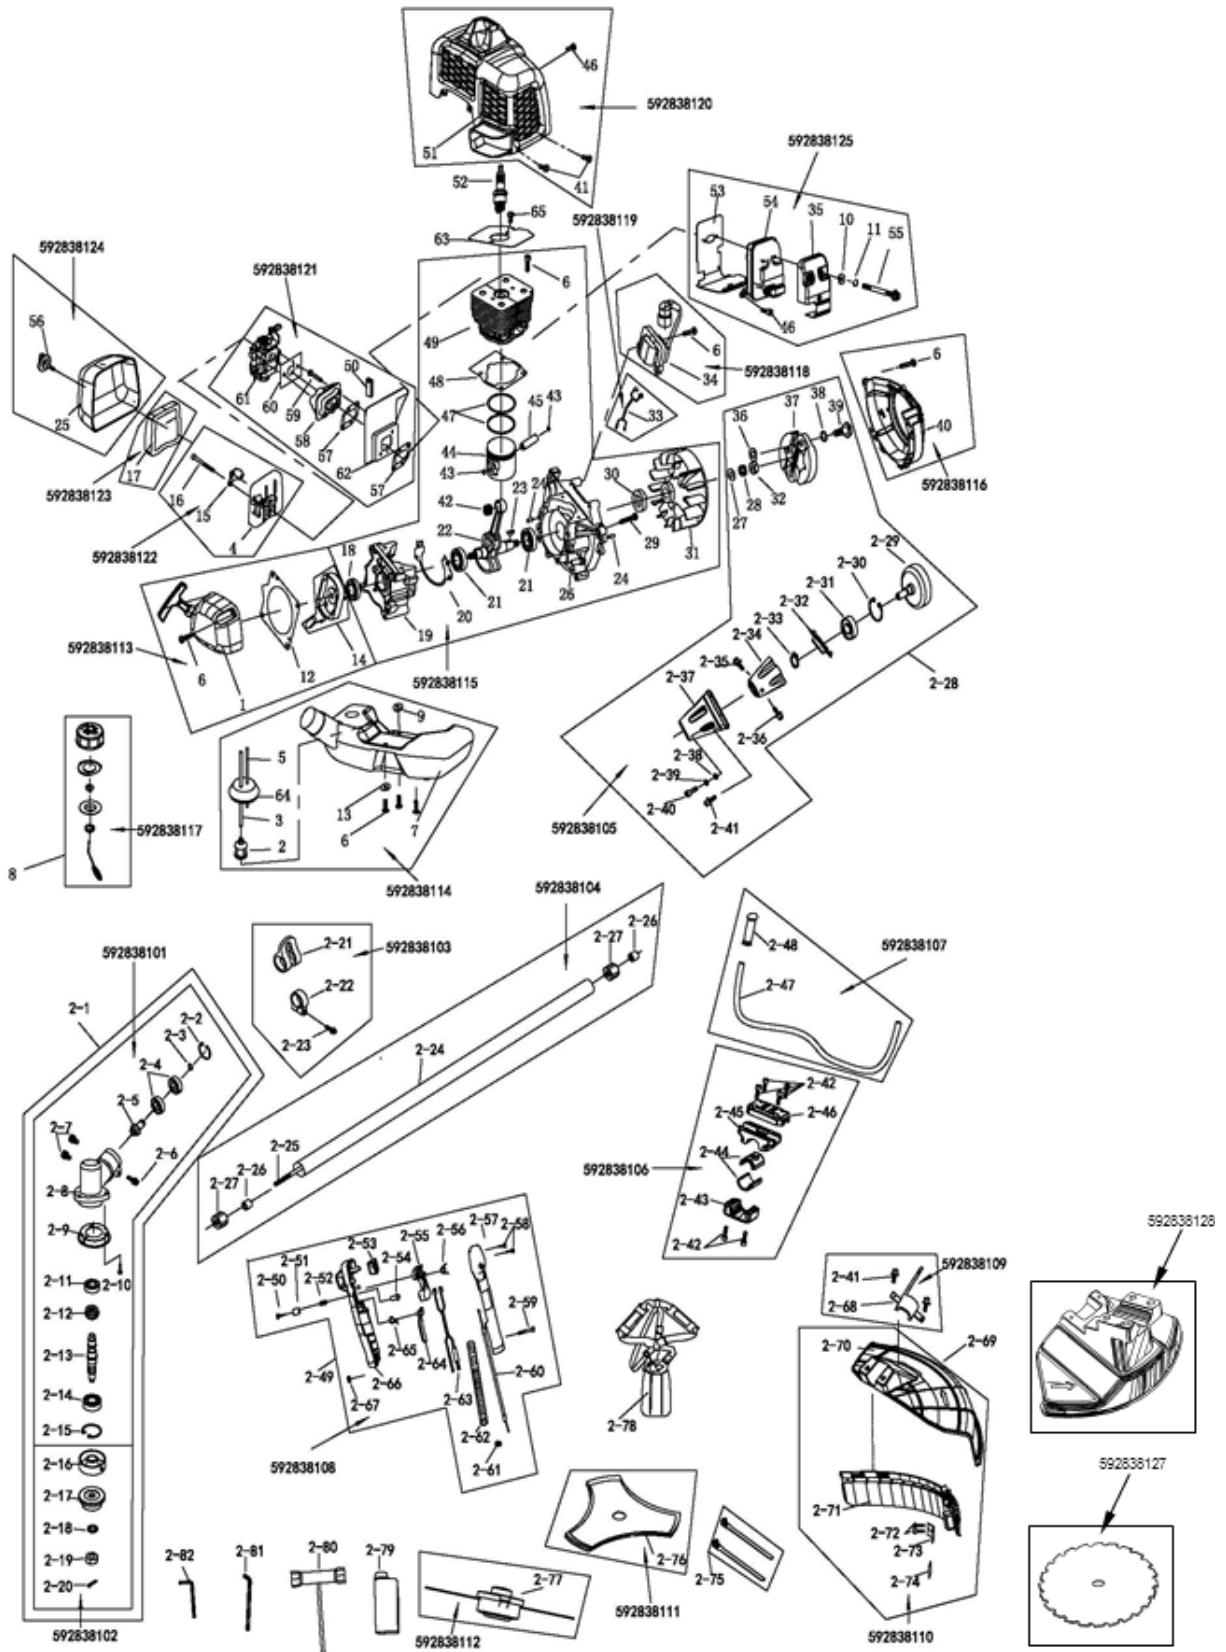

SPARE PARTS LIST

BRUSHCUTTERS/CLEARING SAWS

B43 BT, 967683401, 2018-01

ASSEMBLY

B43 BT, 967683401, 2018-01

| Part No | Description | Remark | QTY KIT |
|--------------|-------------|---------------------|---------|
| 592 83 81-01 | SERVICE KIT | GEAR CASE ASSY | 1 |
| 592 83 81-02 | SERVICE KIT | BLADE HOLDER | 1 |
| 592 83 81-03 | SERVICE KIT | HARNES CLAMP | 1 |
| 592 83 81-04 | SERVICE KIT | DRIVE SHAFT | 1 |
| 592 83 81-05 | SERVICE KIT | CLUTCH CASE ASSY | 1 |
| 592 83 81-06 | SERVICE KIT | BAR CLAMP | 1 |
| 592 83 81-07 | SERVICE KIT | HANDLE BAR | 1 |
| 592 83 81-08 | SERVICE KIT | CONTROL ASSY | 1 |
| 592 83 81-09 | SERVICE KIT | SHIELD BRACKET | 1 |
| 592 83 81-10 | SERVICE KIT | SAFETY GUARD ASSY | 1 |
| 592 83 81-11 | SERVICE KIT | 3-TEETH GRASS BLADE | 1 |
| 592 83 81-12 | SERVICE KIT | NYLON HEAD | 1 |
| 592 83 81-13 | SERVICE KIT | STARTER | 1 |
| 592 83 81-14 | SERVICE KIT | FUEL TANK | 1 |
| 592 83 81-15 | SERVICE KIT | ENGINE SHORT BLOCK | 1 |
| 592 83 81-16 | SERVICE KIT | FAN COVER | 1 |
| 592 83 81-17 | SERVICE KIT | FUEL CAP ASSY | 1 |
| 592 83 81-18 | SERVICE KIT | IGNITION MODULE | 1 |
| 592 83 81-19 | SERVICE KIT | STOP WIRE | 1 |
| 592 83 81-20 | SERVICE KIT | ENGINE COVER | 1 |
| 592 83 81-21 | SERVICE KIT | CARBURETOR | 1 |
| 592 83 81-22 | SERVICE KIT | INNER COVER | 1 |
| 592 83 81-23 | SERVICE KIT | AIR FILTER | 1 |
| 592 83 81-24 | SERVICE KIT | AIR FILTER COVER | 1 |
| 592 83 81-25 | SERVICE KIT | MUFFLER ASSY | 1 |
| 592 83 81-26 | SERVICE KIT | DECAL SHEET | 1 |
| 592 83 81-27 | SERVICE KIT | SAW BLADE | 1 |
| 592 83 81-28 | SERVICE KIT | SAW BLADE GUARD | 1 |