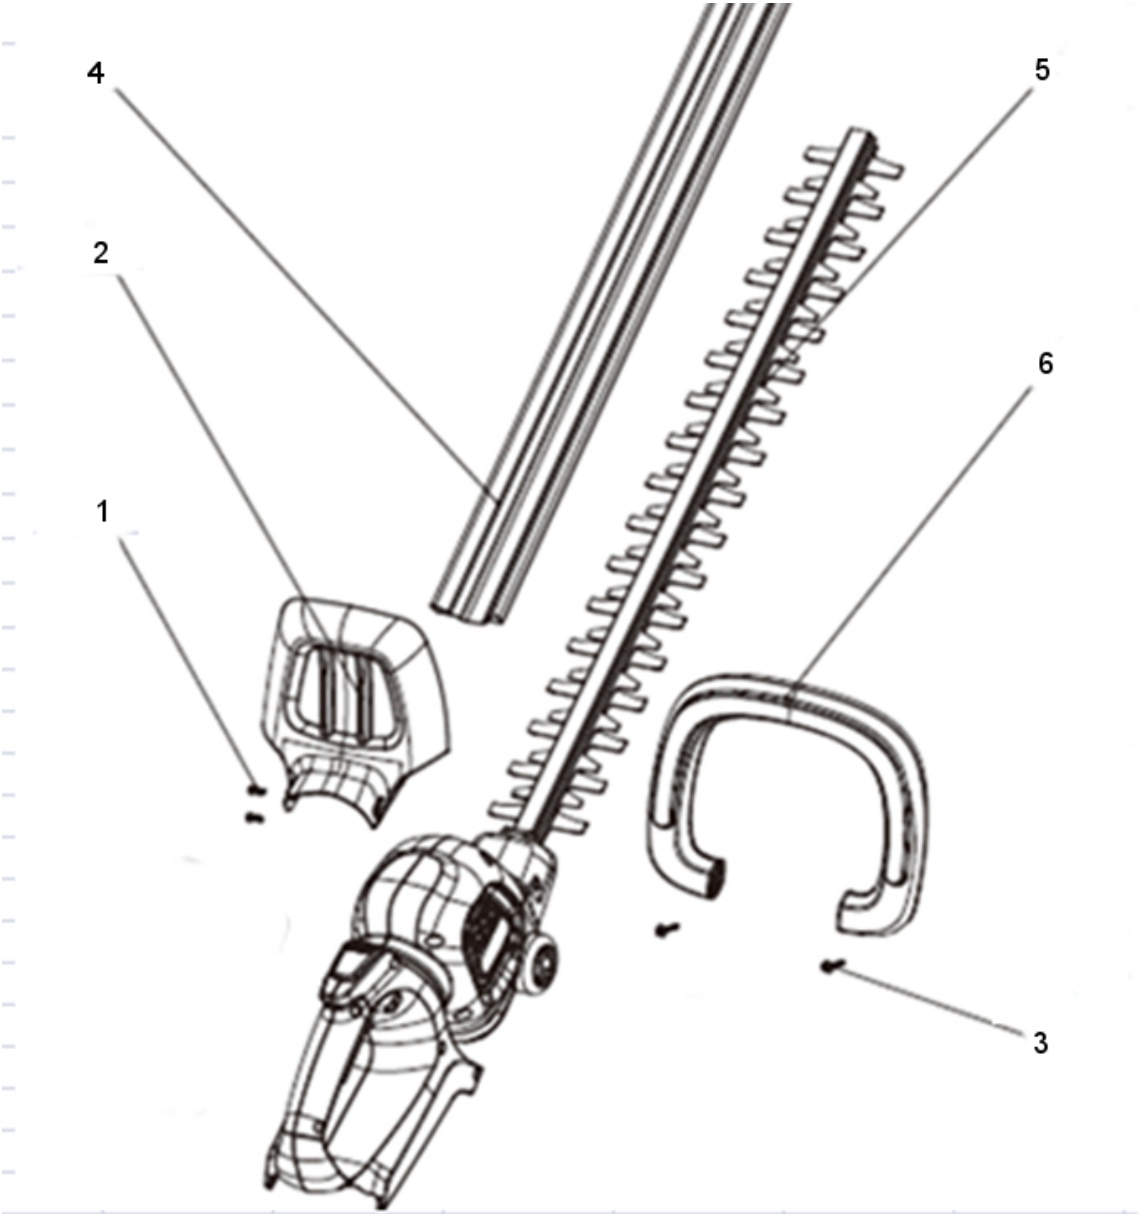

SPARE PARTS LIST

HEDGE TRIMMERS

Li-40HT, 967103101, 967103162, 2016-10

ASSEMBLY

Li-40HT, 967103101, 967103162, 2016-10

Ref	Part No	Description	Remark	QTY KIT
1	589 71 89-01	SCREW		2
2	589 84 05-01	GUARD		1
3	589 71 95-01	SCREW		2
4	589 71 91-01	COVER		1
5	589 71 92-01	TOOL ASSY		1
6	589 71 94-01	HANDLE		1
-	582 61 17-01	BATTERY PACK - 2AH		1
-	582 61 13-01	BATTERY PACK - 4AH		0
-	582 61 37-62	BATTERY CHARGER - EU		1
-	582 61 37-01	BATTERY CHARGER - UK		1