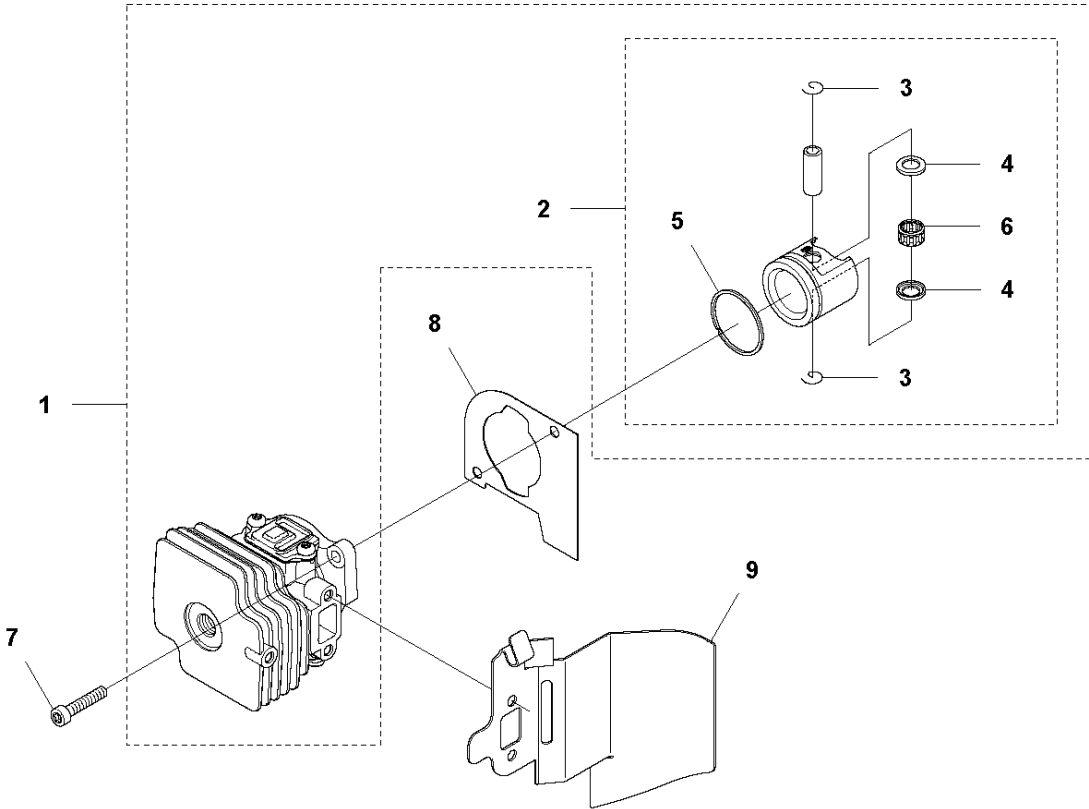

G ErgoLite 6028
CYLINDER & PISTON

CYLINDER PISTON

ErgoLite 6028, 966693401

Ref	Part No	Description	Remark	QTY	KIT
1	577 38 03-01	CYLINDER		1	
2	510 22 36-02	PISTON ASSY		1	1
3	737 44 08-00	CIRCLIP		2	1,2
4	525 57 77-01	WASHER		2	1,2
5	505 15 58-01	PISTON RING		1	1,2
6	575 50 49-01	NEEDLE BEARING		1	1,2
7	525 82 50-01	SCREW ITXSCM		2	
8	525 52 21-01	GASKET		1	
9	523 01 35-01	HEAT DEFLECTOR		1