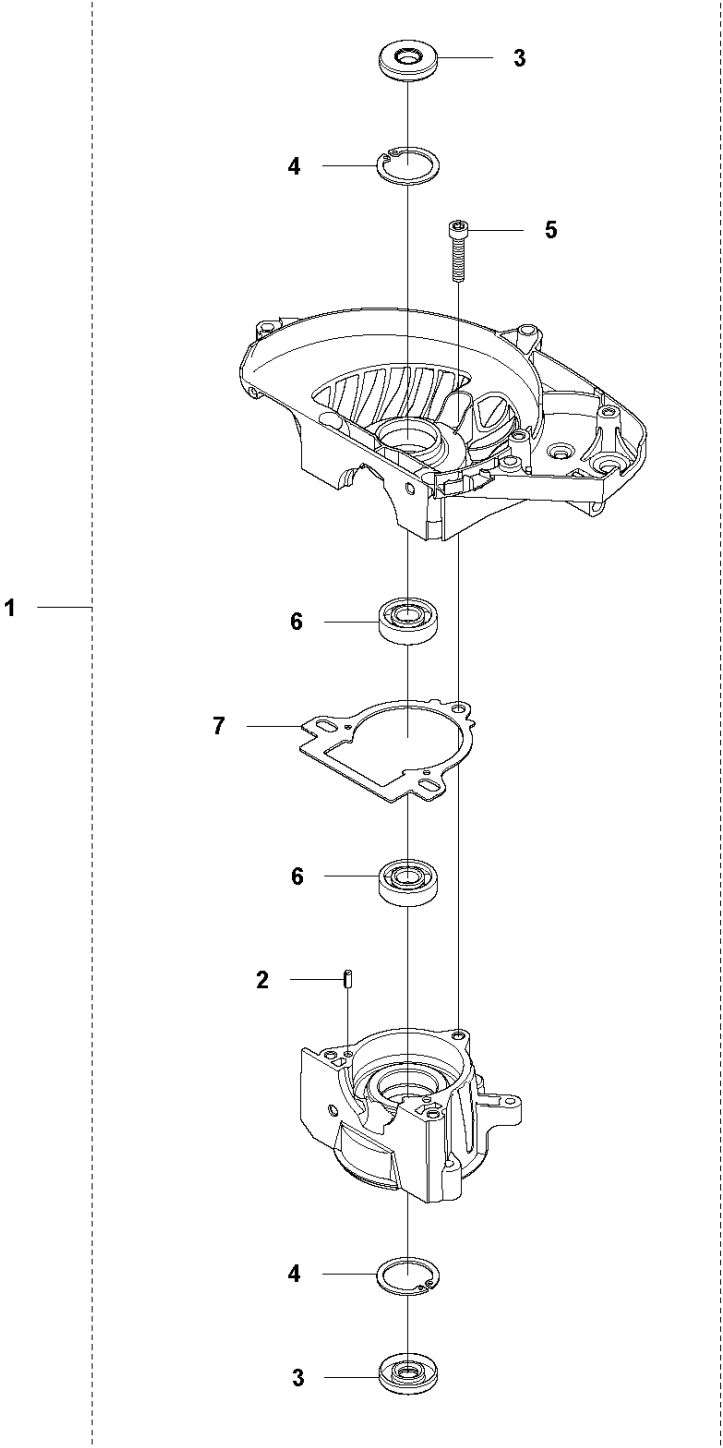

H ErgoLite 6028
CRANKCASE

CRANKCASE

ErgoLite 6028, 966693401

Ref	Part No	Description	Remark	QTY	KIT
1	577 66 99-01	CRANKCASE		1	
2	525 86 38-01	PIN		2	1
3	525 63 73-01	SEALING RING		2	1
4	735 31 27-10	CIRCLIP		2	1
5	525 82 50-01	SCREW ITXSCM		3	1
6	525 72 84-01	BALL BEARING		2	1
7	525 52 19-01	GASKET		1	1