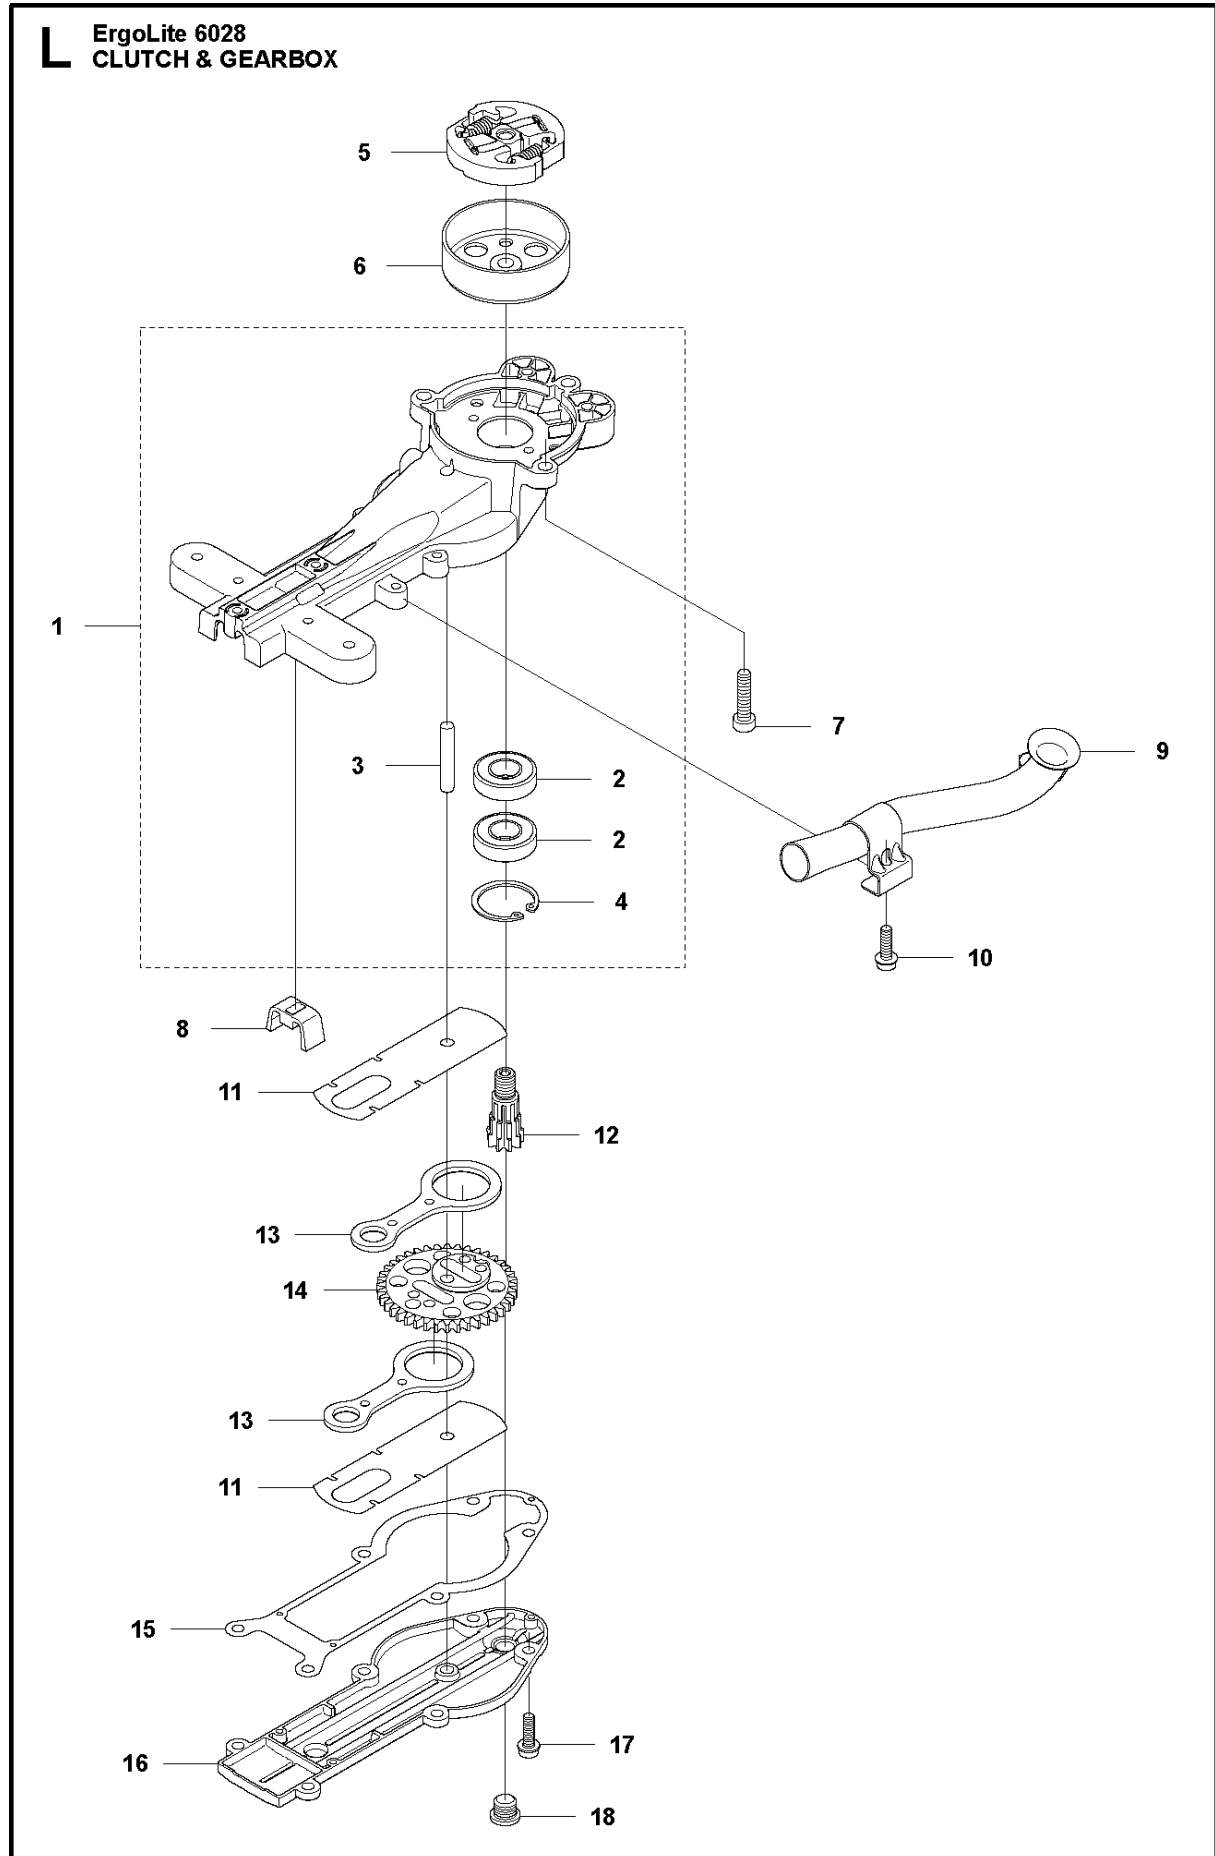

# SPARE PARTS LIST

## ACCESSORIES

ErgoLite 6028, 966693401

Ref	Part No	Description	Remark	QTY	KIT
1	577 50 12-01	ACCESSORY BAG		1	
2	577 76 56-01	GREASE		1	1
3	575 73 82-01	COMBINATION WRENCH		1	1
8	544 14 22-01	GREASE	UL22	1	
9	544 14 21-01	GREASE	UL21	1	
10	588 81 48-01	GREASE	Shell Gardus	1	

## CARBURETOR &amp; AIR FILTER

ErgoLite 6028, 966693401

Ref	Part No	Description	Remark	QTY	KIT
1	578 90 95-01	DECAL		1	
2	537 21 32-02	KNOB		1	
3	576 64 31-01	AIR FILTER COVER		1	
4	523 01 34-01	AIR FILTER		1	
5	573 92 58-02	SCREW ITXSCFT		2	
6	523 01 25-01	CHOKE		1	
7	523 01 27-02	FILTER HOLDER ASSY		1	
8	544 10 58-02	TUBULAR RIVET		2	7
9	544 10 58-03	TUBULAR RIVET		1	7
10	731 23 14-01	HEXAGON NUT		1	7
11	523 01 24-01	CARBURETTOR		1	
12	525 54 85-01	GASKET		1	
13	574 44 40-02	SCREW ITXSCT		2	
14	576 27 75-02	BRACKET		1	
15	525 76 09-04	SCREW ITXSCM		4	
16	525 74 17-02	MANIFOLD		1	
17	522 91 13-01	TUBULAR RIVET		4	16
18	522 91 85-01	GASKET		1	
19	588 98 60-01	KIT		1	

## CLUTCH &amp; GEARBOX

ErgoLite 6028, 966693401

Ref	Part No	Description	Remark	QTY	KIT
1	577 64 76-01	GEAR HOUSING ASSY		1	
2	738 21 01-04	BALL BEARING		2	1
3	525 52 81-01	PEN		1	1
4	506 44 93-01	CIRCLIP		1	1
5	504 08 47-01	CLUTCH ASSY		1	
6	525 52 84-01	CLUTCH DRUM ASSY		1	
7	544 21 84-03	SCREW ITXSCM		3	
8	575 65 99-01	GASKET		1	
9	523 01 36-01	EXHAUST PIPE ASSY		1	
10	525 75 51-01	SCREW ITXSCFM		1	
11	525 52 82-01	WEAR PLATE		2	
12	525 52 89-01	GEAR WHEEL SHAFT		1	
13	525 52 87-01	CONNECTING ROD		2	
14	525 52 88-01	GEAR WHEEL		1	
15	525 52 90-01	GASKET		1	
16	525 52 83-01	HUB CAP		1	
17	525 75 51-01	SCREW ITXSCFM		6	
18	575 48 41-01	PLUG		1	