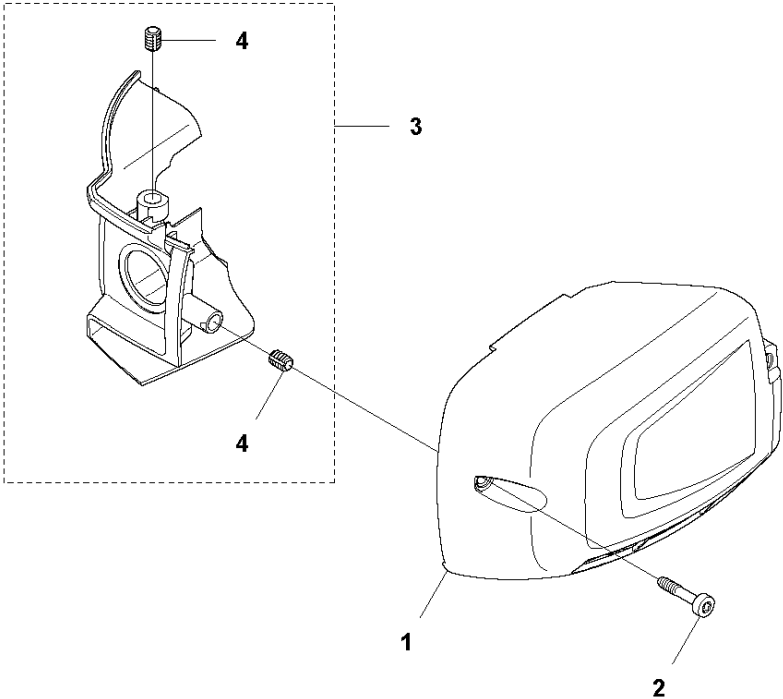

B ErgoLite 6028
CYLINDER COVER

CYLINDER COVER

ErgoLite 6028, 966693401

Ref	Part No	Description	Remark	QTY	KIT
1	576 64 25-01	HEAT PROTECTOR		1	
2	504 08 80-01	SCREW ITXSCM		2	
3	576 63 82-01	CYLINDER COVER ASSY		1	
4	575 43 46-01	THREAD BUSHING		2	3