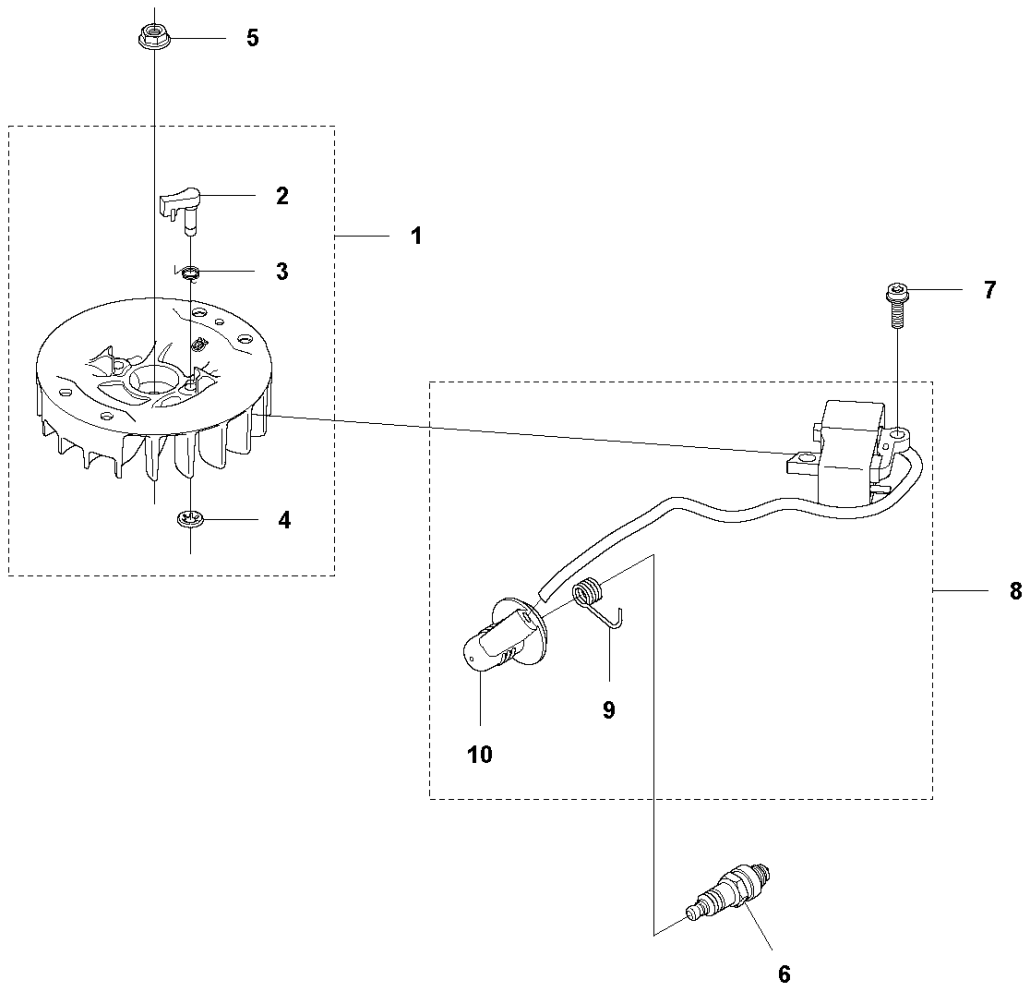

E ErgoLite 6028
IGNITION SYSTEM

IGNITION SYSTEM

ErgoLite 6028, 966693401

Ref	Part No	Description	Remark	QTY	KIT
1	525 73 95-01	FLYWHEEL ASSY		1	
2	525 63 71-01	STARTER PAWL		2	1
3	573 95 15-01	SPRING		2	1
4	735 58 30-00	WASHER		2	1
5	731 71 16-51	HEXAGON NUT FLANGE		1	
6	590 71 02-01	SPARK PLUG		1	
7	525 75 51-01	SCREW ITXSCFM		2	
8	525 87 33-01	IGNITION MODULE		1	
9	501 48 56-01	CONTACT SPRING		1	8
10	577 57 25-01	SPARK PLUG CAP		1	8