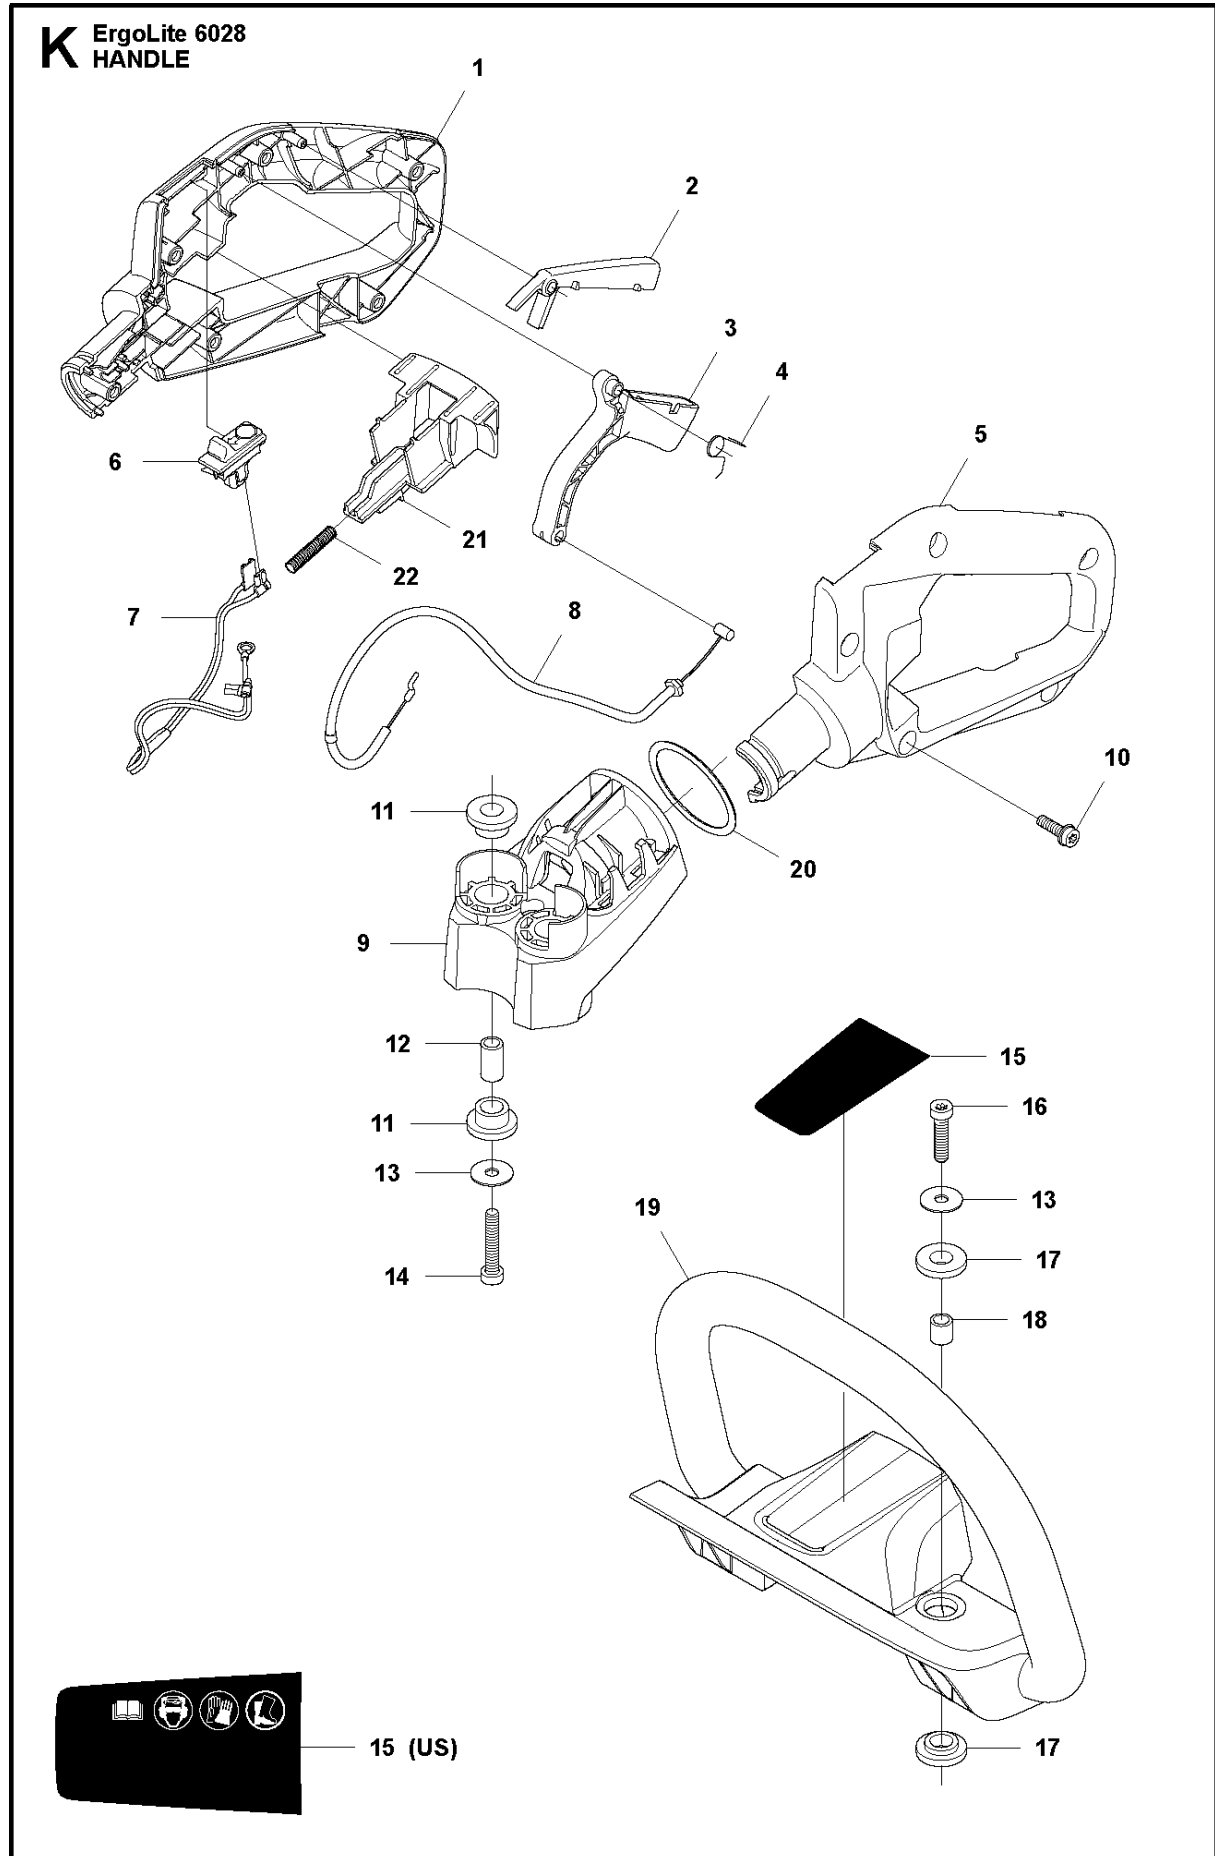

HANDLE

ErgoLite 6028, 966693401

Ref	Part No	Description	Remark	QTY KIT
1	576 64 35-01	REAR HANDLE		1
2	504 08 97-03	THROTTLE LOCKOUT		1
3	504 08 94-03	THROTTLE CONTROL		1
4	504 08 96-01	SPRING		1
5	576 64 34-01	REAR HANDLE		1
6	537 41 90-01	SWITCH		1
7	574 48 88-02	SHORT CIRCUIT CABLE		1
8	575 57 21-01	THROTTLE CABLE ASSY		1
9	523 01 54-02	HANDLE HOLDER		1
10	573 92 58-01	SCREW ITXSCFT		6
11	525 63 35-01	ANTIVIBRATION ELEMENT		4
12	525 63 37-01	SLEEVE		2
13	734 18 14-55	WASHER		4
14	544 21 84-05	SCREW ITXSCM		2
15	587 13 00-02	LABEL		1
16	544 21 84-03	SCREW ITXSCM		2
17	525 63 36-01	ANTIVIBRATION ELEMENT		4
18	525 63 38-01	SLEEVE		2
19	576 64 32-01	FRONT HANDLE		1
20	575 23 20-02	O-RING		1
21	576 64 36-02	LOCKING BUTTON		1
22	504 08 98-01	RECOIL SPRING		1