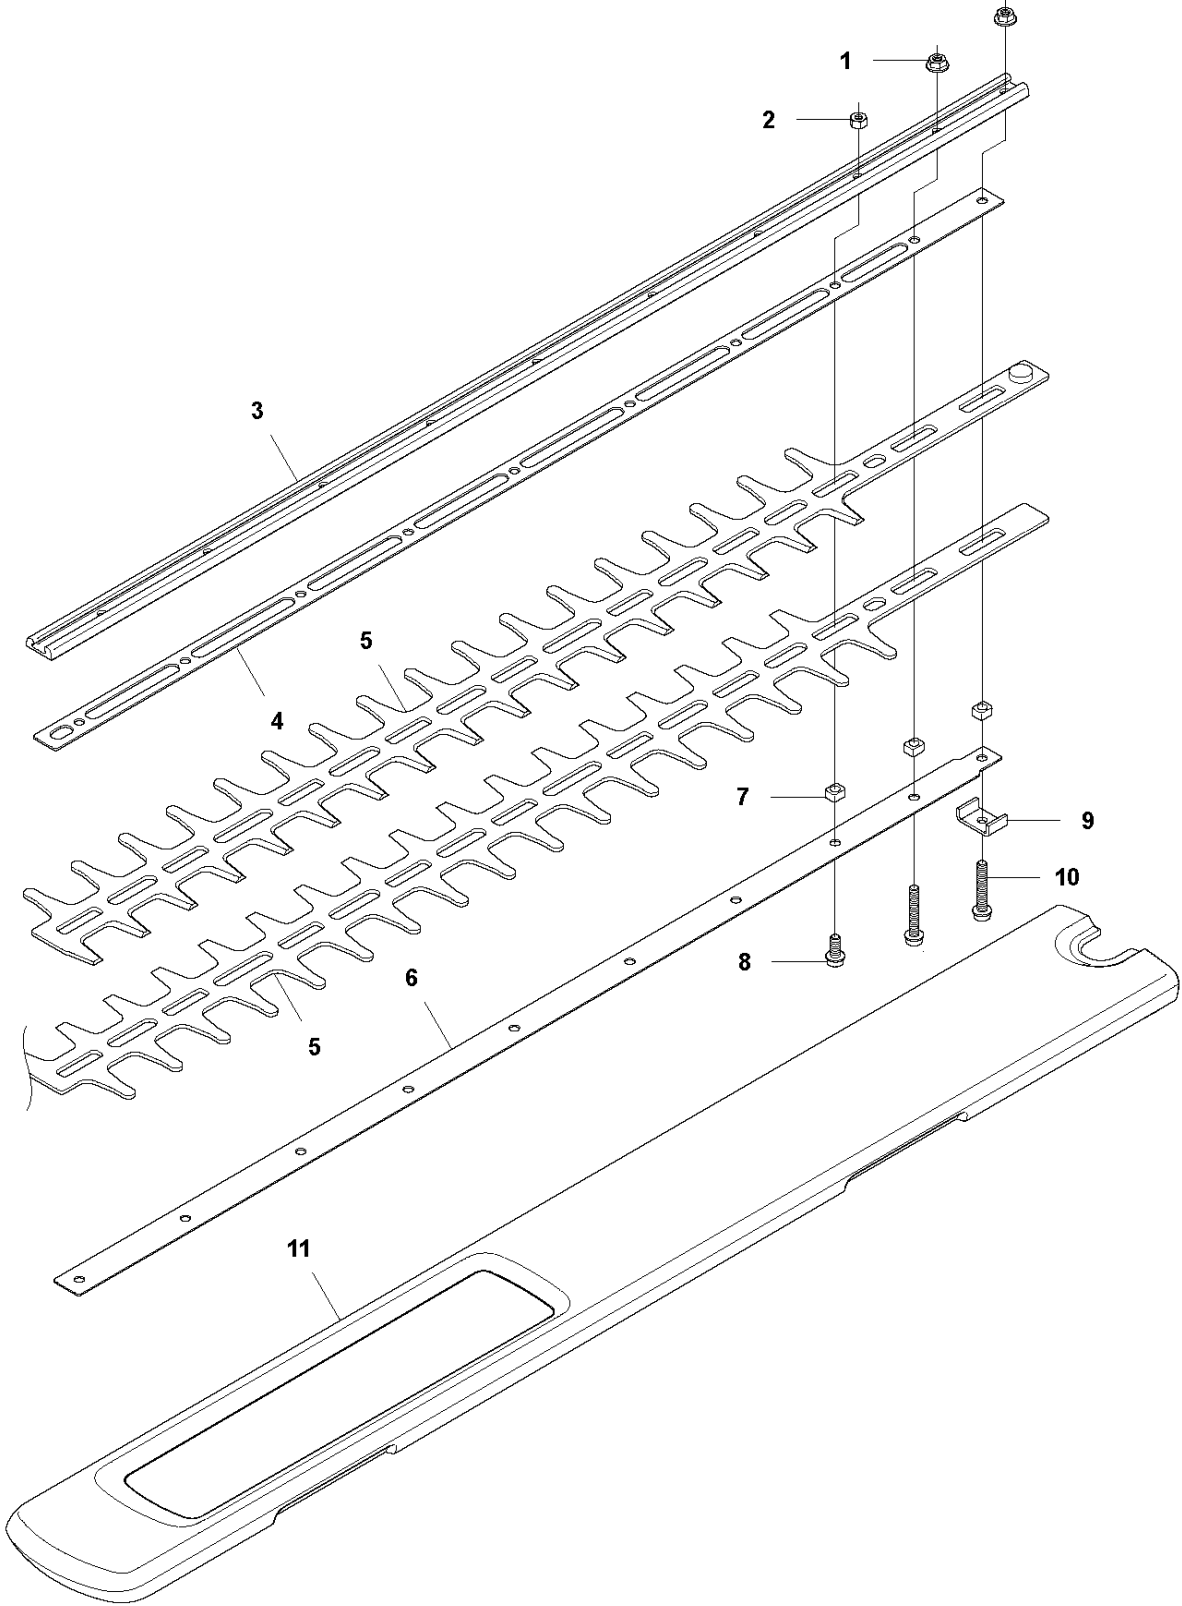

M ErgoLite 6028
CUTTING EQUIPMENT

CUTTING EQUIPMENT

ErgoLite 6028, 966693401

Ref	Part No	Description	Remark	QTY KIT
1	731 71 14-51	HEXAGON NUT FLANGE		2
2	731 23 14-01	HEXAGON NUT		6
3	525 35 08-02	BAR		1
4	525 35 16-01	WEAR PLATE		1
5	577 27 19-01	BLADE HEDGE TRIMMER		2
6	525 35 12-01	BAR		1
7	525 35 19-01	SPACER		8
8	525 75 51-05	SCREW ITXSCFM		6
9	525 35 20-01	BRACKET		1
10	525 75 51-03	SCREW ITXSCFM		2
11	577 26 88-02	TRANSPORT GUARD		1