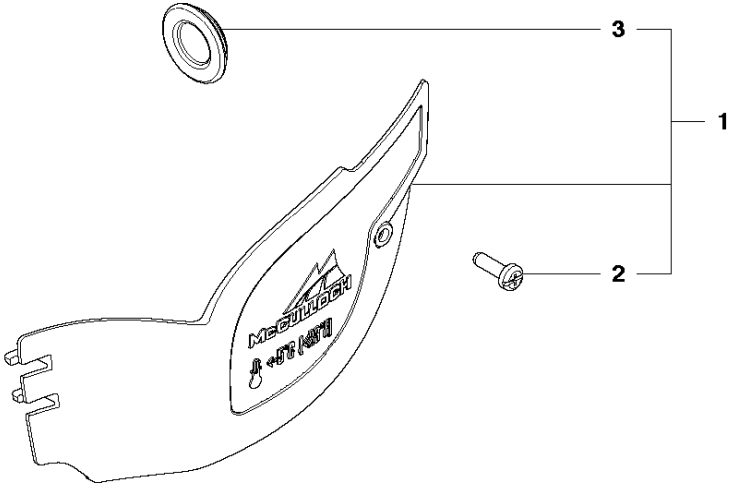

Q CS410
WINTER KIT

WINTER KIT CS410, 966631613, 966631615, 966631635, 966631618, 966631638 from 2011-07 -

Ref	Part No	Description	Remark	QTY	KIT
1	577 87 49-01	WINTER KIT		1	
2	503 21 27-13	SCREW CCRPANT		1	1
3	503 40 59-01	WINTER PLUG		1	1