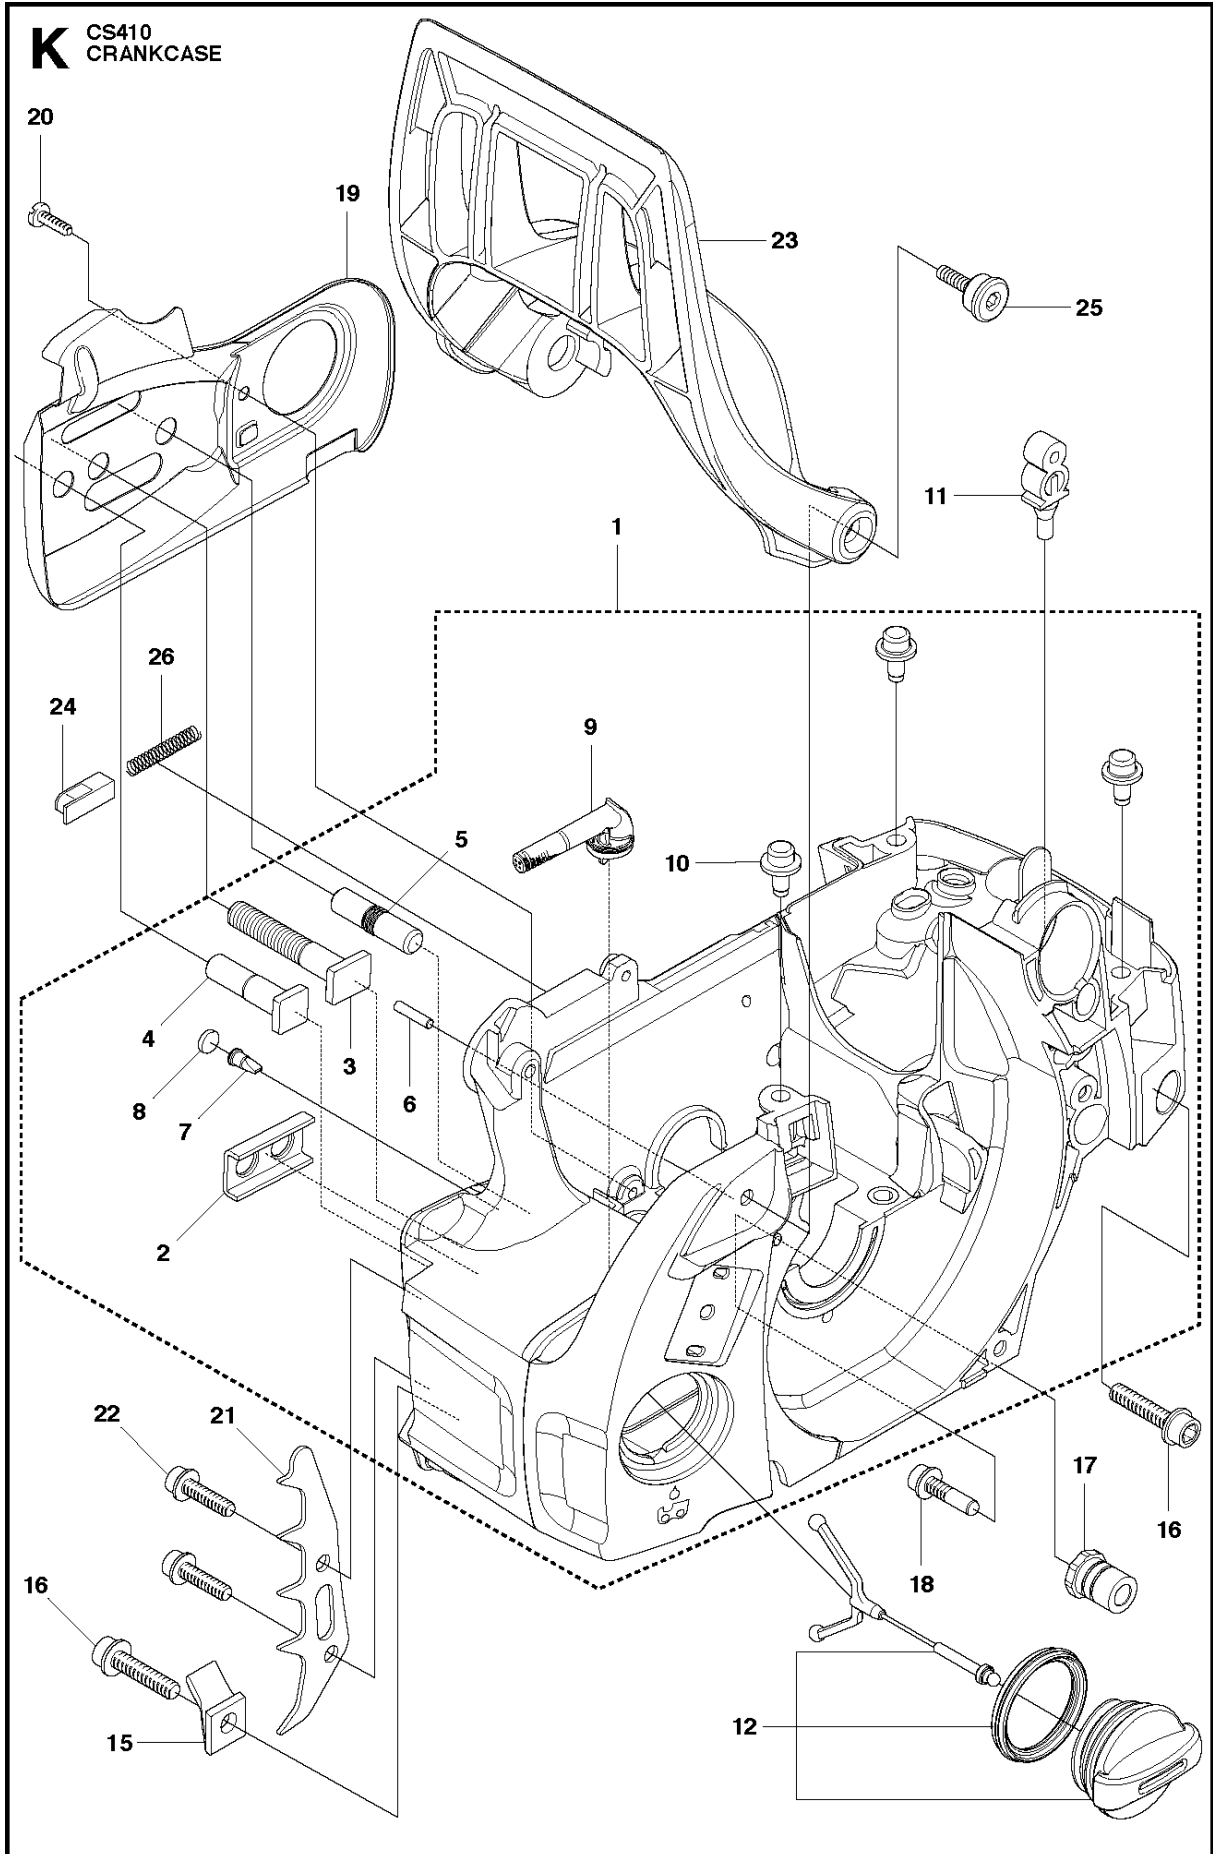

Ref	Part No	Description	Remark	QTY KIT
1	576 86 59-02	COMBINATION WRENCH		1

N CS410
CARBURETOR

ZAMA C1T-EL41

CARBURETOR CS410, 966631613, 966631615, 966631635, 966631618, 966631638 from 2011-07 -

Ref	Part No	Description	Remark	QTY KIT
1	506 45 05-01	CARBURETTOR		1
2	578 86 49-01	KIT		1
3	504 02 86-01	GASKET KIT		1

CHAIN BRAKE & CLUTCH COVER
966631638 from 2011-07 -

CS410, 966631613, 966631615, 966631635, 966631618,

Ref	Part No	Description	Remark	QTY	KIT
1	576 27 45-01	CLUTCH COVER ASSY		1	
2	504 54 28-01	COVER LID		1	1
3	544 30 60-01	BRAKE BAND ASSY		1	1
4	544 25 31-01	WEAR PROTECTION		1	1
5	503 85 52-01	GUIDE BUSHING		1	1
6	505 89 26-01	BRAKE SPRING		1	1
7	544 24 85-01	COVER LID		1	1
8	503 89 08-02	KNEE JOINT ASSY		1	1
9	503 89 29-01	PIN KNEE-JOINT		1	1
10	735 31 08-20	E-CLIP		1	1
11	537 39 29-01	SCREW		1	1
12	537 34 72-01	CHAIN TENSIONER		1	1
13	576 27 47-01	HEAT SHIELD		1	1
14	576 45 27-01	DECAL		1	1
15	503 21 70-10	SCREW CCRPANT		5	1
16	525 35 43-01	BEARING SLEEVE		1	1
17	505 32 10-01	WEAR PLATE		1	1
18	537 34 78-01	KNOB		1	

B CS350, CS390, CS410
CLUTCH & OIL PUMP

CLUTCH & OIL PUMP CS410, 966631613, 966631615, 966631635, 966631618, 966631638 from 2011-07 -

Ref	Part No	Description	Remark	QTY	KIT
1	530 01 49-49	CLUTCH		1	
2	530 09 41-88	SPRING		1	1
3	505 44 15-01	CLUTCH DRUM ASSY		1	
4	503 53 92-01	NEEDLE BEARING		1	3
5	544 21 24-01	WORM GEAR		1	
6	540 05 79-01	PUMP PISTON		1	
7	537 15 48-01	PUMP CYLINDER		1	
8	544 08 42-01	OIL HOSE		1	
9	530 01 56-11	WASHER		1	