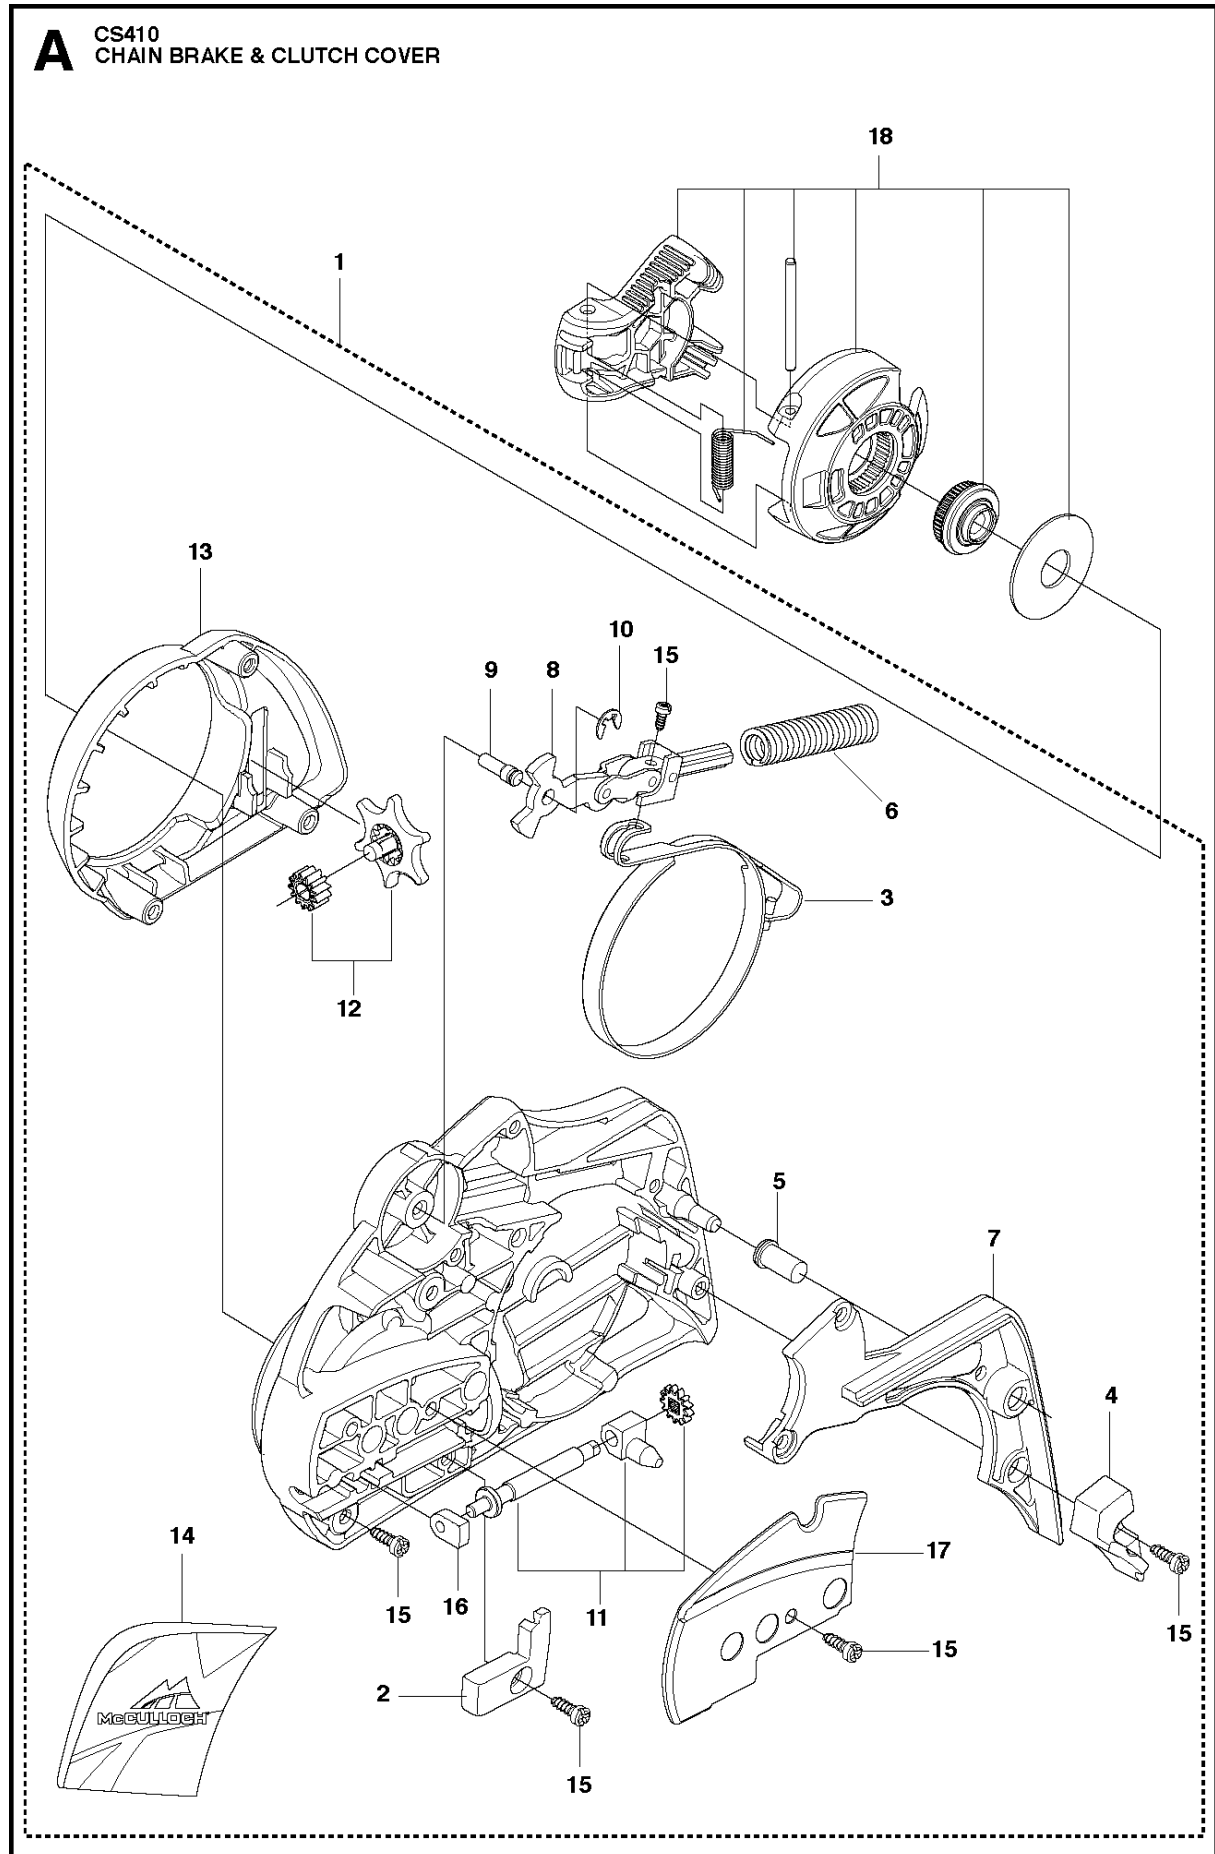

SPARE PARTS LIST

CHAIN SAWS

CS410, 966631613, 966631615,
966631635, 966631618, 966631638 from
2011-07 -

P CS410
ACCESSORIES

ACCESSORIES CS410, 966631613, 966631615, 966631635, 966631618, 966631638 from 2011-07 -

Ref	Part No	Description	Remark	QTY KIT
1	576 86 59-02	COMBINATION WRENCH		1

N CS410
CARBURETOR

ZAMA C1T-EL41

CARBURETOR CS410, 966631613, 966631615, 966631635, 966631618, 966631638 from 2011-07 -

Ref	Part No	Description	Remark	QTY KIT
1	506 45 05-01	CARBURETTOR		1
2	578 86 49-01	KIT		1
3	504 02 86-01	GASKET KIT		1

G CS410
CARBURETOR & AIR FILTER

CARBURETOR & AIR FILTER CS410, 966631613, 966631615, 966631635, 966631618, 966631638
 from 2011-07 -

Ref	Part No	Description	Remark	QTY	KIT
1	504 72 47-02	INSULATION WALL		1	
2	504 72 45-01	INSULATION WALL		1	1
3	504 72 44-02	INSULATION WALL		1	1
4	504 20 12-01	INLET PIPE		1	
5	503 20 02-16	SCREW IHSCFM		4	
6	506 45 05-01	CARBURETTOR		1	
7	544 28 44-01	THROTTLE ROD ASSY		1	
8	544 97 64-01	FILTER HOLDER		1	
9	544 39 26-01	SHACKLE		1	8
10	504 71 25-01	GUIDE		1	
11	544 84 43-04	CONTROL		1	
12	544 97 66-01	SCREW		1	11
13	503 20 02-40	SCREW IHSCFM		3	
14	544 80 54-02	AIR FILTER	44 MICRON	1	
14	544 80 54-03	AIR FILTER	FELT	1	
15	503 93 66-01	PURGE		1	
16	544 40 19-01	HOSE		1	

B CS350, CS390, CS410
CLUTCH & OIL PUMP

CLUTCH & OIL PUMP CS410, 966631613, 966631615, 966631635, 966631618, 966631638 from 2011-07 -

Ref	Part No	Description	Remark	QTY	KIT
1	530 01 49-49	CLUTCH		1	
2	530 09 41-88	SPRING		1	1
3	505 44 15-01	CLUTCH DRUM ASSY		1	
4	503 53 92-01	NEEDLE BEARING		1	3
5	544 21 24-01	WORM GEAR		1	
6	540 05 79-01	PUMP PISTON		1	
7	537 15 48-01	PUMP CYLINDER		1	
8	544 08 42-01	OIL HOSE		1	
9	530 01 56-11	WASHER		1	