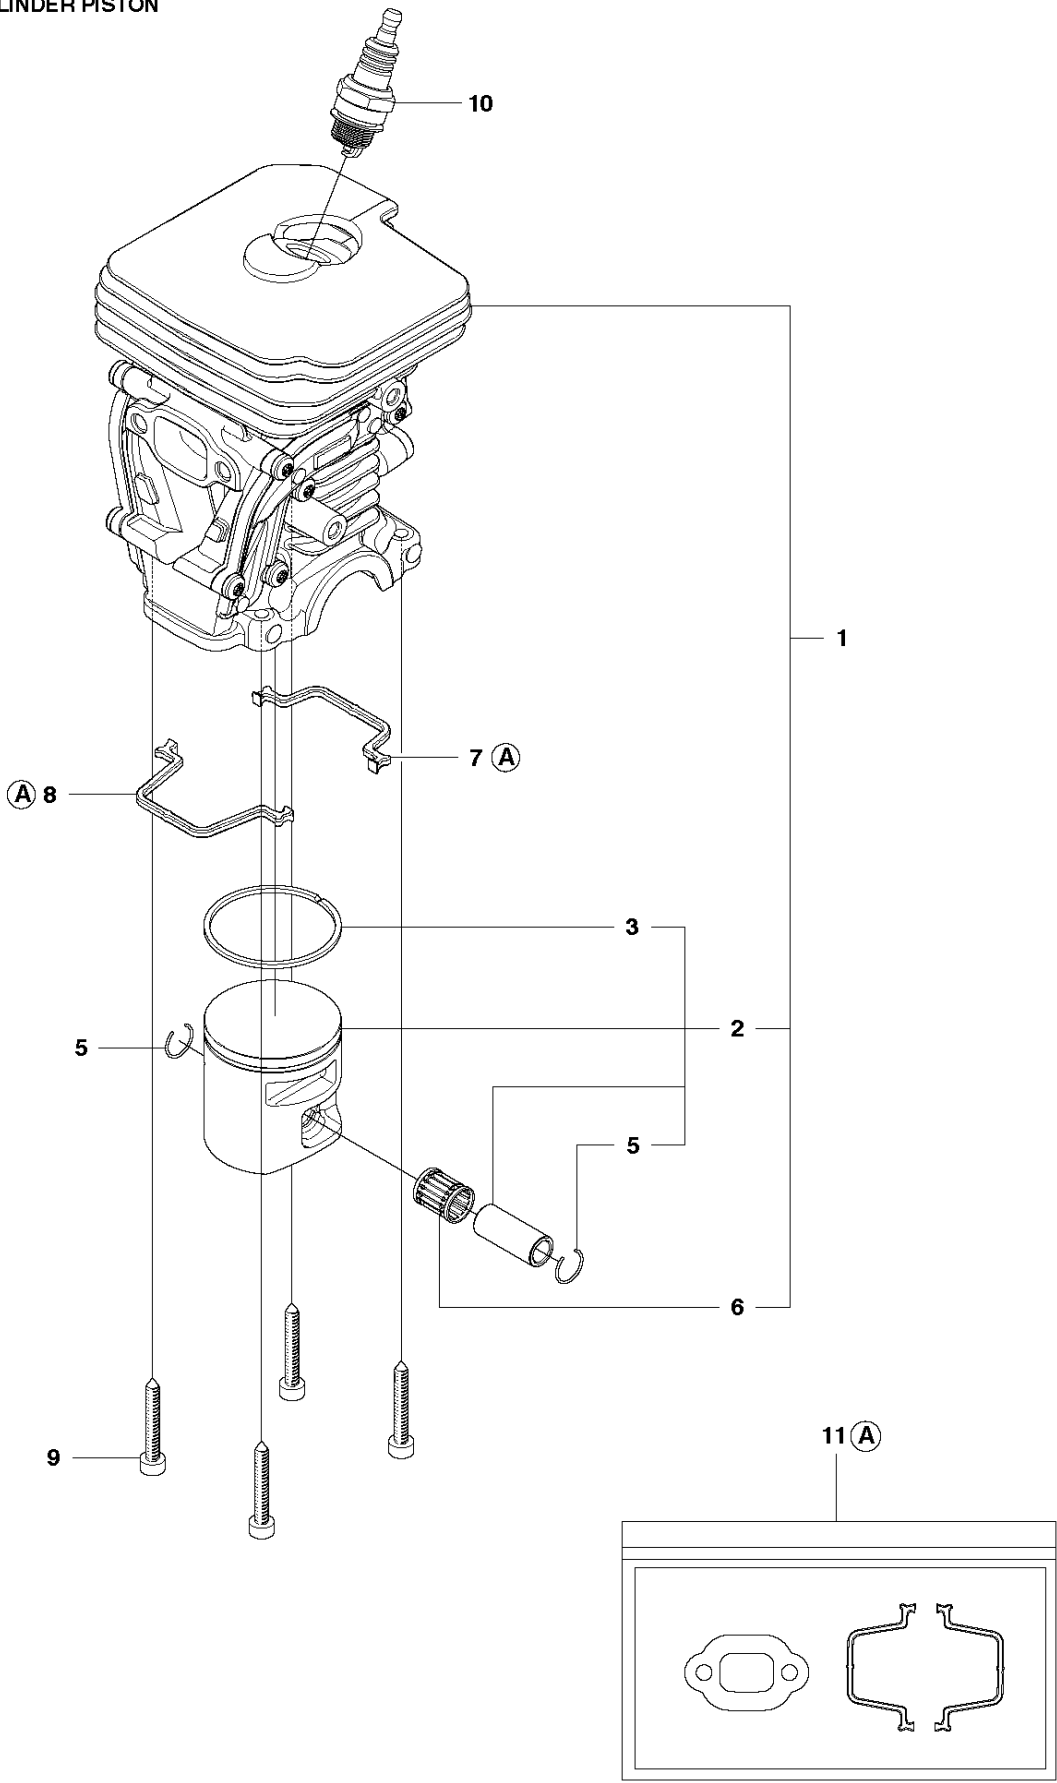

H CS410
CYLINDER PISTON

CYLINDER PISTON CS410, 966631613, 966631615, 966631635, 966631618, 966631638 from 2011-07 -

Ref	Part No	Description	Remark	QTY	KIT
1	504 73 51-04	CYLINDER		1	
2	502 62 50-02	PISTON ASSY		1	1
3	544 40 59-01	PISTON RING		1	1,2
5	737 44 10-00	SNAP RING		2	1,2
6	503 41 41-01	NEEDLE BEARING		1	1
7	544 39 60-01	GASKET		1	11
8	544 39 59-01	GASKET		1	11
9	725 53 33-55	SCREW IHSCM		4	
10	577 48 40-01	SPARK PLUG	HQT-1	1	
11	504 79 40-01	GASKET		1