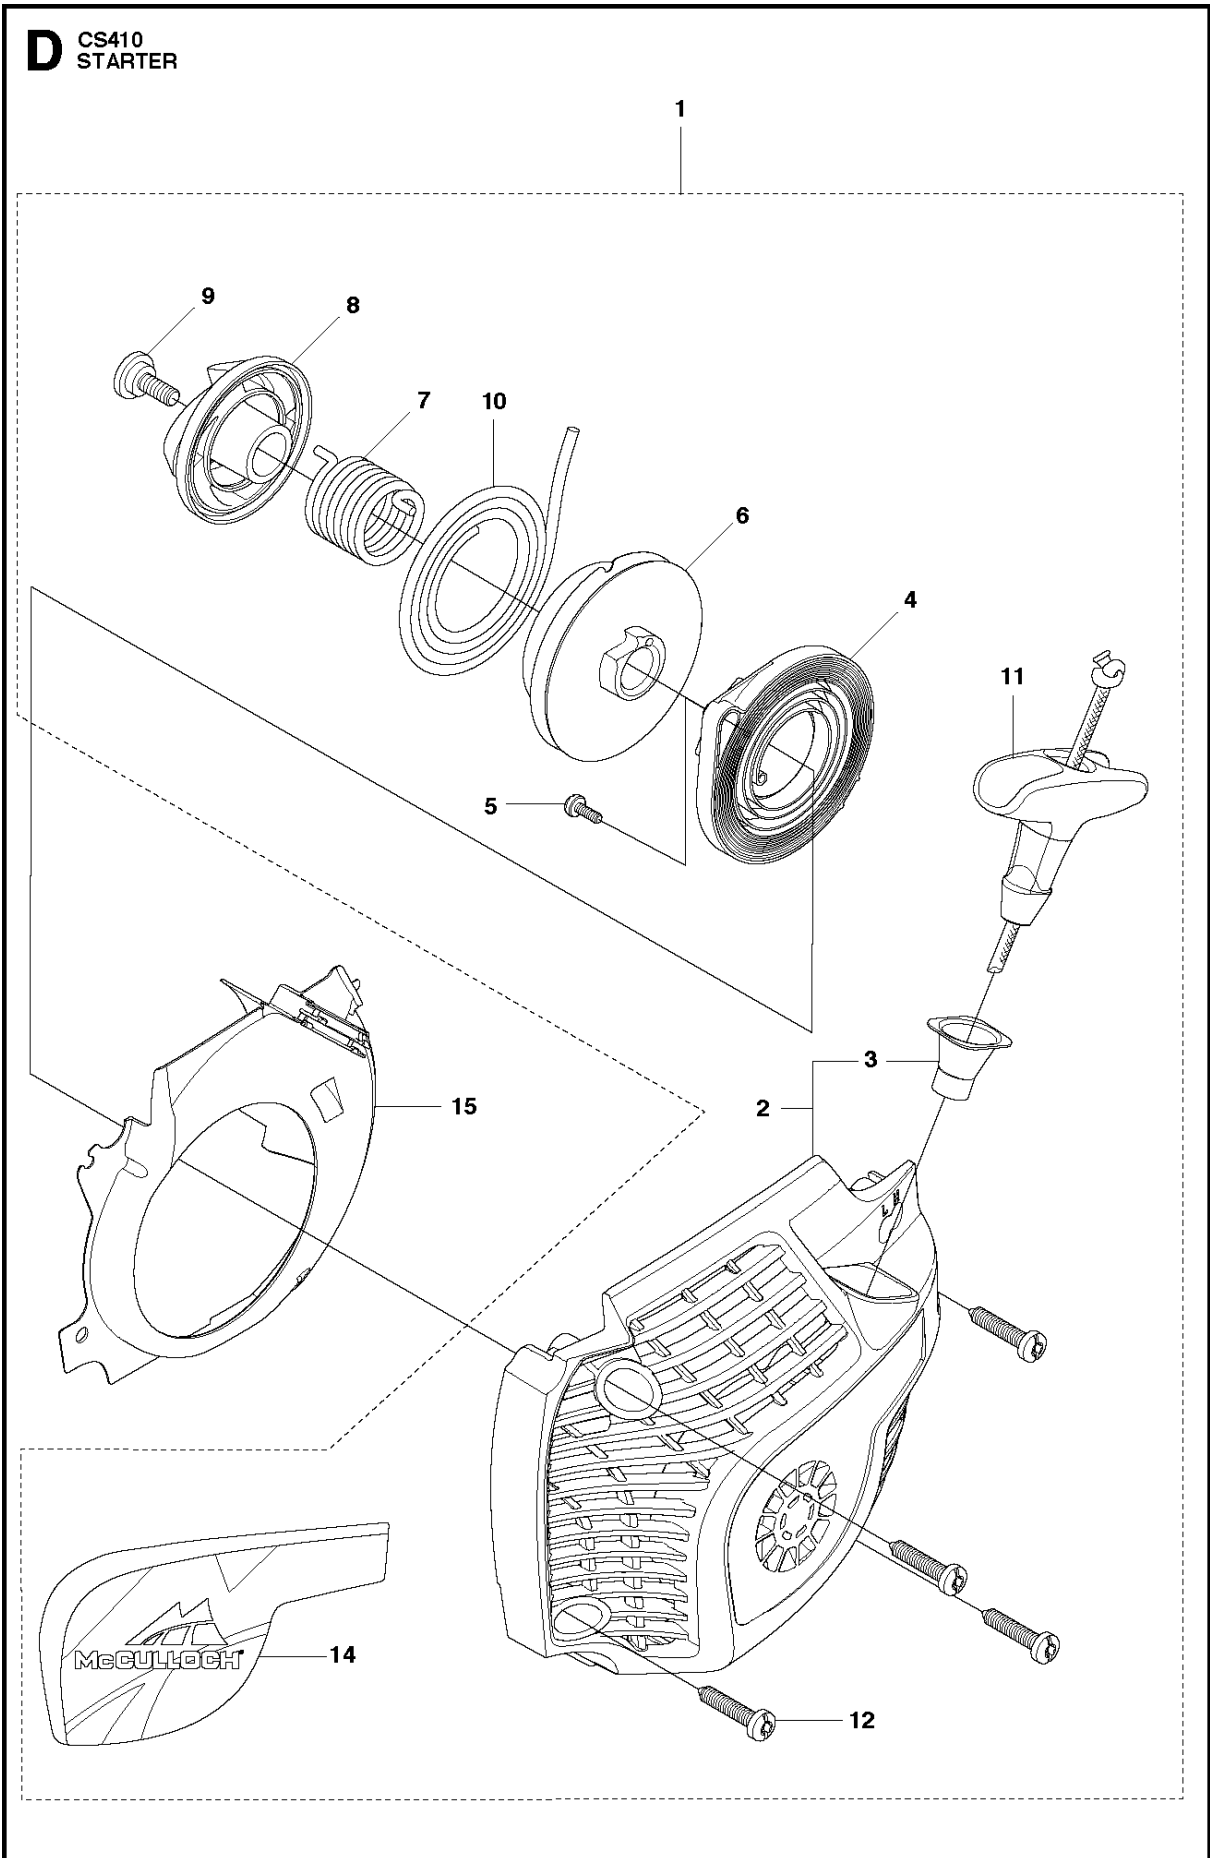

STARTER CS410, 966631613, 966631615, 966631635, 966631618, 966631638 from 2011-07 -

Ref	Part No	Description	Remark	QTY	KIT
1	576 27 42-02	STARTER ASSY		1	
2	576 27 43-01	STARTER HOUSING		1	1
3	537 28 32-01	REINFORCEMENT SLEEVE		1	1,2
4	540 05 75-02	SPRING CASSETTE ASSY		1	1
5	503 21 28-10	SCREW CCRPANT		2	1
6	537 42 32-01	STARTER PULLEY		1	1
7	505 64 73-01	SPRING		1	1
8	537 42 33-01	DRIVER		1	1
9	537 42 66-01	SCREW		1	1
10	505 30 51-25	STARTER CORD		1	1
11	576 37 46-01	STARTER HANDLE		1	1
12	503 21 73-21	SCREW		4	1
14	576 38 20-01	DECAL		1	1
15	576 27 44-01	AIR BAFFLE		1