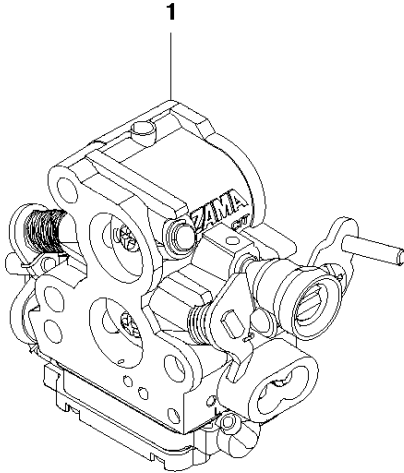

SPARE PARTS LIST

CHAIN SAWS

CS410, 966631613, 966631615,
966631635, 966631618, 966631638 from
2011-07 -

P CS410
ACCESSORIES

ACCESSORIES CS410, 966631613, 966631615, 966631635, 966631618, 966631638 from 2011-07 -

Ref	Part No	Description	Remark	QTY KIT
1	576 86 59-02	COMBINATION WRENCH		1

N CS410
CARBURETOR

ZAMA C1T-EL41

CARBURETOR CS410, 966631613, 966631615, 966631635, 966631618, 966631638 from 2011-07 -

Ref	Part No	Description	Remark	QTY KIT
1	506 45 05-01	CARBURETTOR		1
2	578 86 49-01	KIT		1
3	504 02 86-01	GASKET KIT		1

G CS410
CARBURETOR & AIR FILTER

CARBURETOR & AIR FILTER CS410, 966631613, 966631615, 966631635, 966631618, 966631638
 from 2011-07 -

Ref	Part No	Description	Remark	QTY	KIT
1	504 72 47-02	INSULATION WALL		1	
2	504 72 45-01	INSULATION WALL		1	1
3	504 72 44-02	INSULATION WALL		1	1
4	504 20 12-01	INLET PIPE		1	
5	503 20 02-16	SCREW IHSCFM		4	
6	506 45 05-01	CARBURETTOR		1	
7	544 28 44-01	THROTTLE ROD ASSY		1	
8	544 97 64-01	FILTER HOLDER		1	
9	544 39 26-01	SHACKLE		1	8
10	504 71 25-01	GUIDE		1	
11	544 84 43-04	CONTROL		1	
12	544 97 66-01	SCREW		1	11
13	503 20 02-40	SCREW IHSCFM		3	
14	544 80 54-02	AIR FILTER	44 MICRON	1	
14	544 80 54-03	AIR FILTER	FELT	1	
15	503 93 66-01	PURGE		1	
16	544 40 19-01	HOSE		1	

B CS350, CS390, CS410
CLUTCH & OIL PUMP

CLUTCH & OIL PUMP CS410, 966631613, 966631615, 966631635, 966631618, 966631638 from 2011-07 -

Ref	Part No	Description	Remark	QTY	KIT
1	530 01 49-49	CLUTCH		1	
2	530 09 41-88	SPRING		1	1
3	505 44 15-01	CLUTCH DRUM ASSY		1	
4	503 53 92-01	NEEDLE BEARING		1	3
5	544 21 24-01	WORM GEAR		1	
6	540 05 79-01	PUMP PISTON		1	
7	537 15 48-01	PUMP CYLINDER		1	
8	544 08 42-01	OIL HOSE		1	
9	530 01 56-11	WASHER		1	