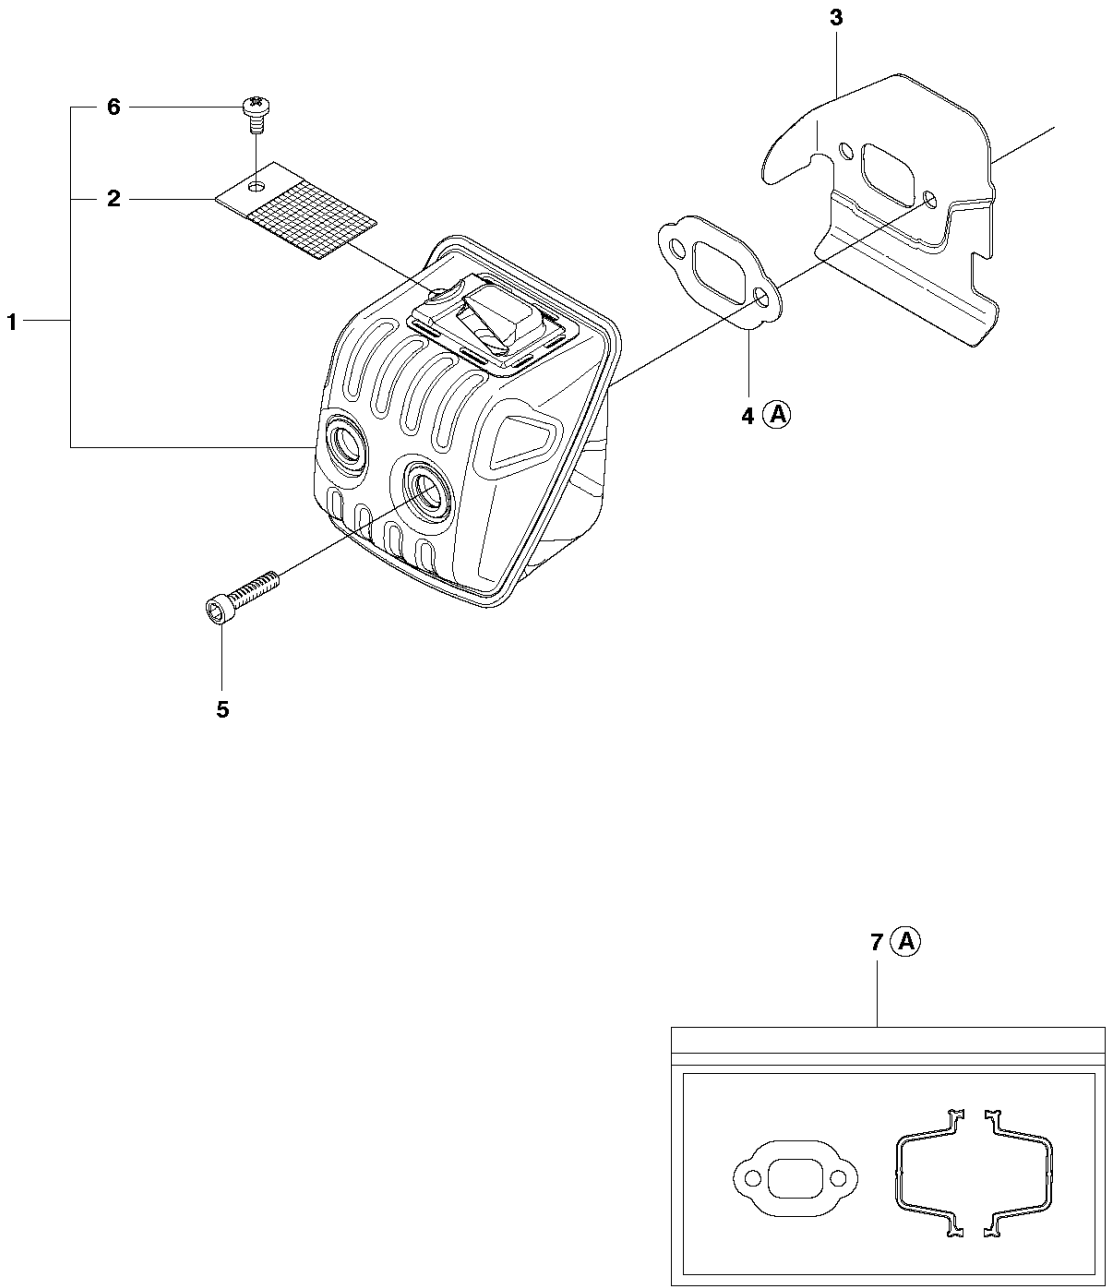

F CS410
MUFFLER

MUFFLER CS410, 966631613, 966631615, 966631635, 966631618, 966631638 from 2011-07 -

Ref	Part No	Description	Remark	QTY	KIT
1	544 14 77-03	MUFFLER ASSY		1	
2	579 75 33-01	SCREEN		1	1
3	501 32 31-01	HEAT DEFLECTOR		1	
4	579 75 31-01	GASKET		1	7
5	725 53 68-55	SCREW IHSCM		2	
6	724 12 87-59	SCREW CRPANM		1	1
7	504 79 40-01	GASKET		1