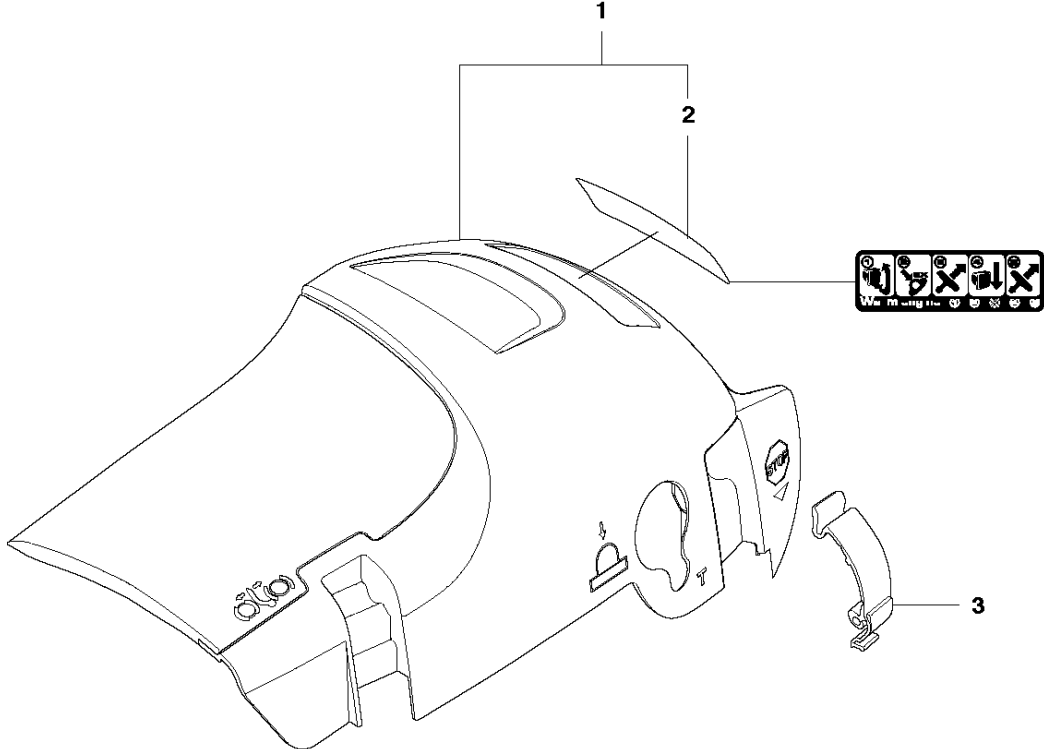

C CS410
CYLINDER COVER

CYLINDER COVER CS410, 966631613, 966631615, 966631635, 966631618, 966631638 from 2011-07 -

Ref	Part No	Description	Remark	QTY KIT	
1	577 86 02-01	CYLINDER COVER ASSY		1	
2	576 95 14-01	DECAL		1	1
3	576 37 38-01	SNAP LOCKING		3