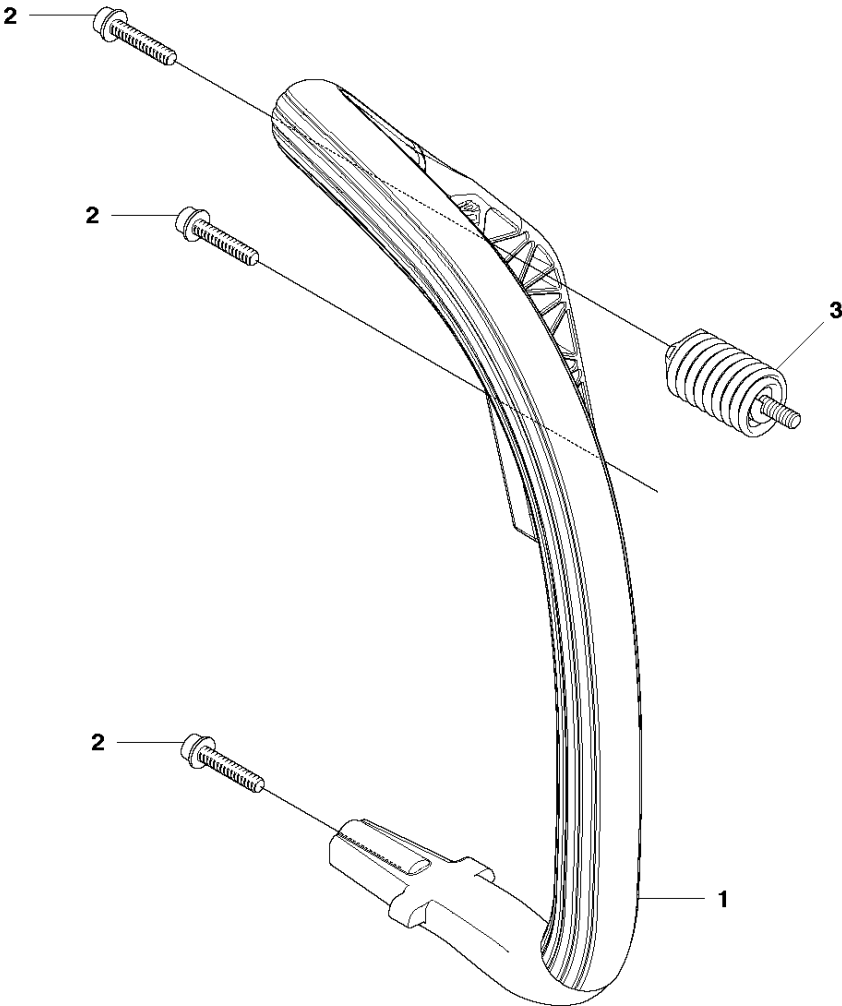

M CS410
HANDLE

HANDLE

CS410, 966631613, 966631615, 966631635, 966631618, 966631638 from 2011-07 -

Ref	Part No	Description	Remark	QTY KIT
1	506 49 26-01	FRONT HANDLE		1
2	503 21 88-76	SCREW IHST		3
3	503 89 83-01	ANTIVIBRATION ELEMENT		1