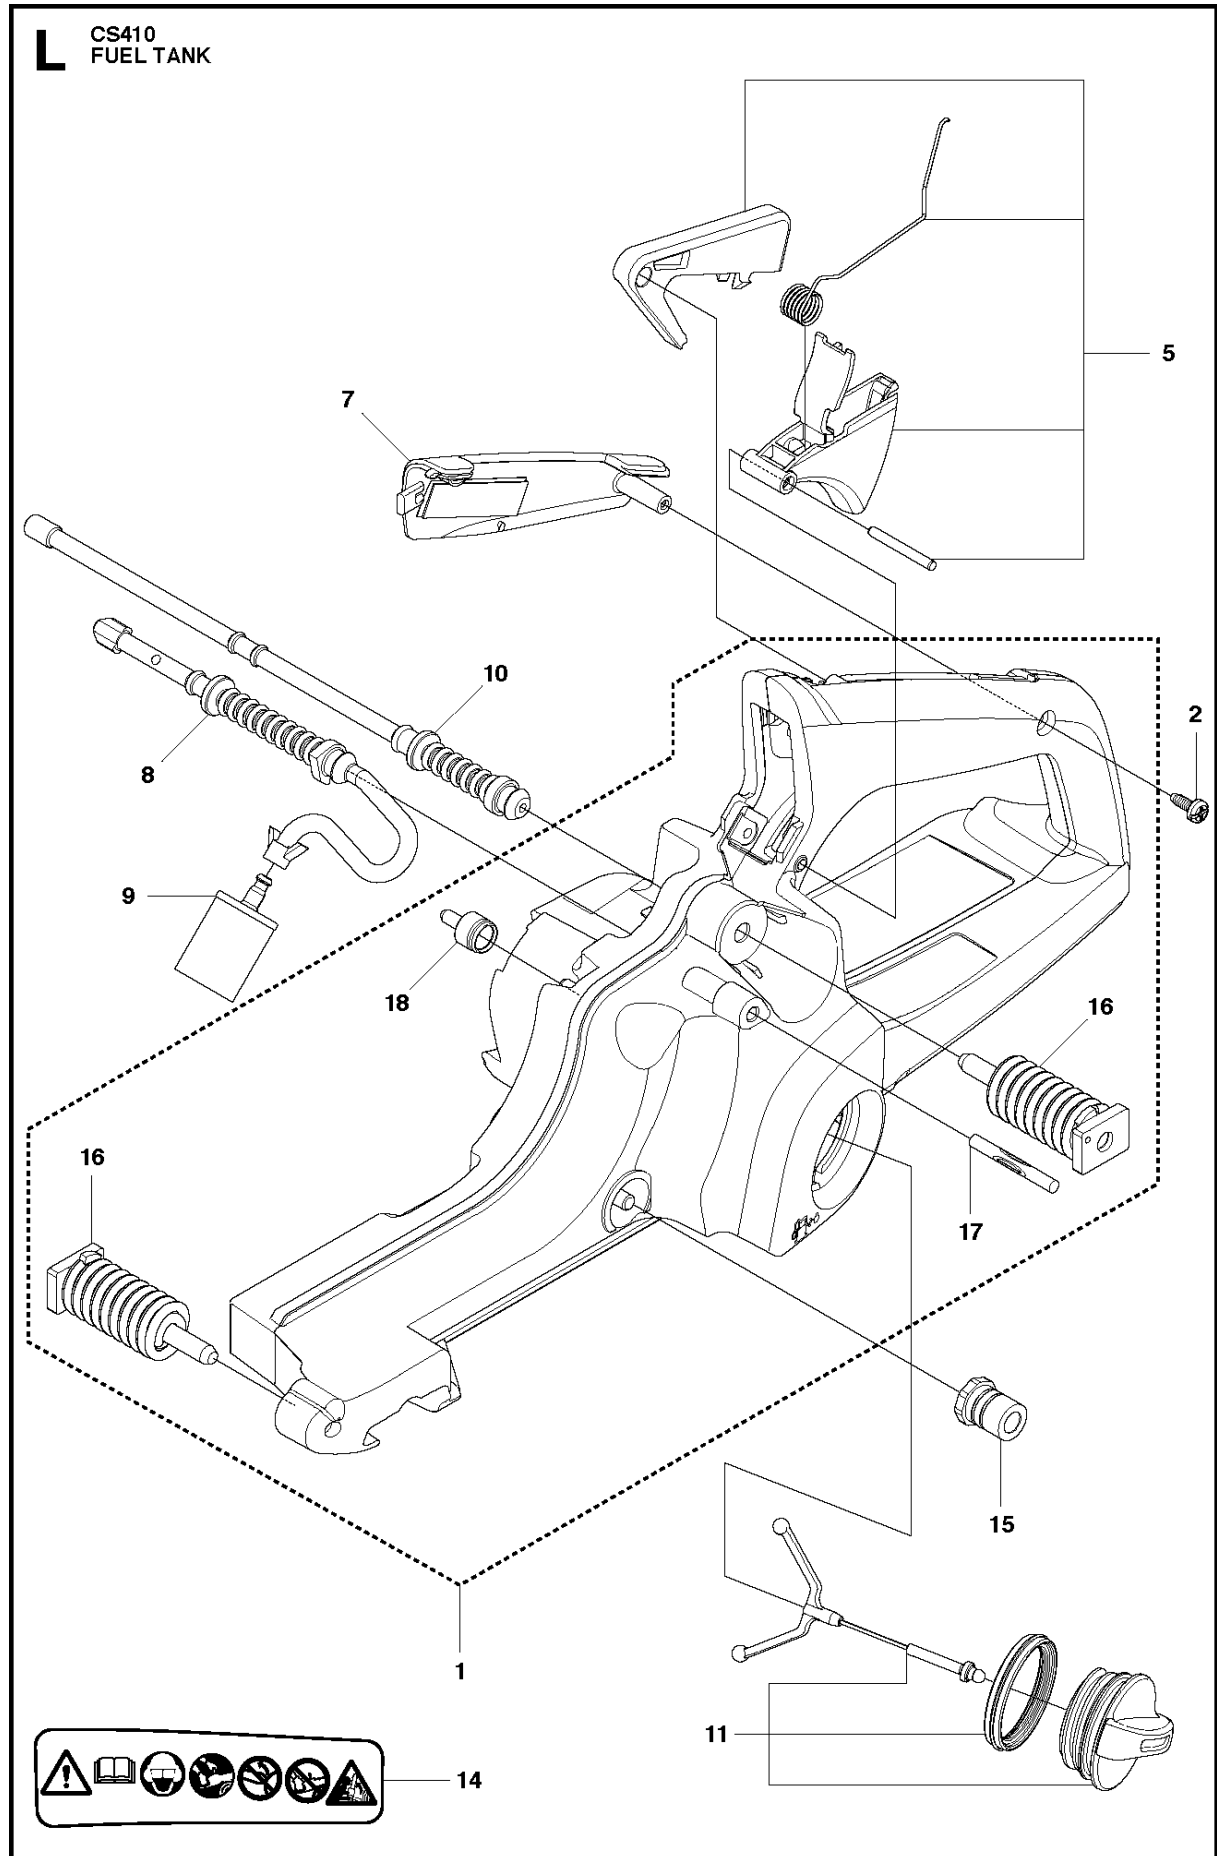

FUEL TANK CS410, 966631613, 966631615, 966631635, 966631618, 966631638 from 2011-07 -

Ref	Part No	Description	Remark	QTY	KIT
1	576 27 35-01	FUEL TANK ASSY		1	
2	503 21 28-10	SCREW CCRPANT		1	
5	578 35 46-01	THROTTLE ASSY		1	
7	544 28 49-02	HANDLE INSERT		1	
8	544 12 86-01	FUEL HOSE		1	
9	503 44 32-01	FILTER		1	
10	544 12 97-01	RETURN HOSE		1	
11	544 11 12-02	TANK CAP ASSY		1	
14	544 37 50-01	LABEL		1	
15	501 00 76-01	LATERAL SUPPORT		1	
16	504 79 56-01	ANTIVIBRATION ELEMENT		2	1
17	721 12 63-39	GROOVED PIN		1	1
18	537 35 95-01	TANK VENT ASSY		1	1