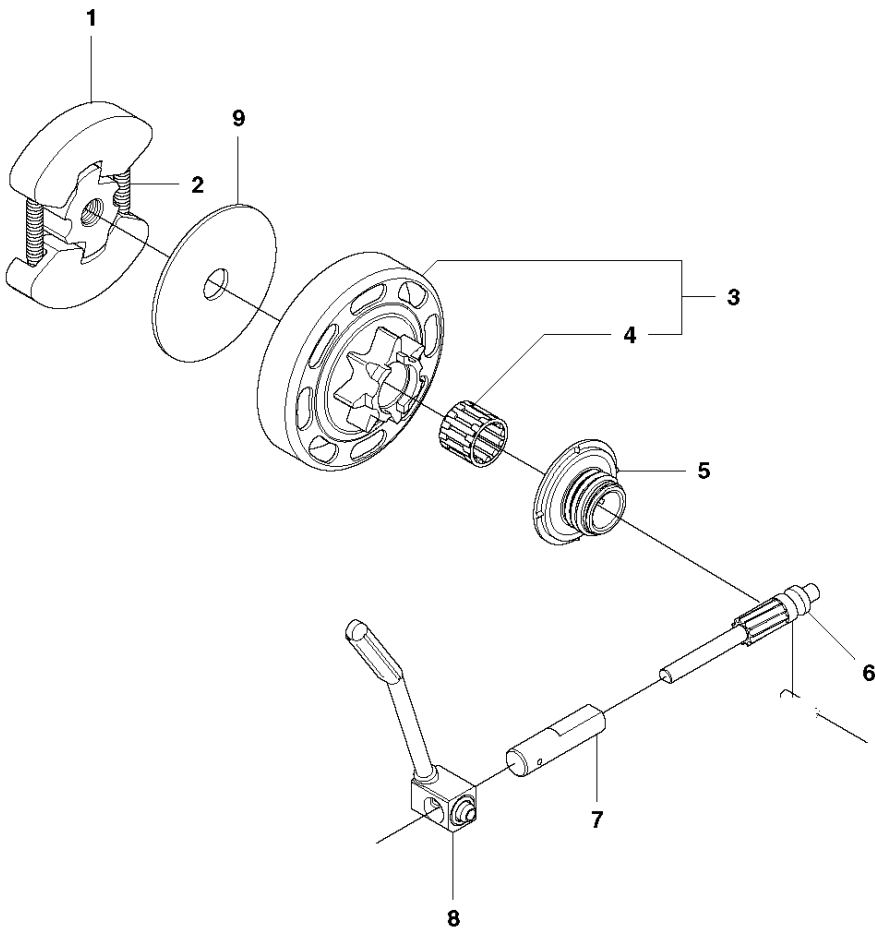

G CS410
CARBURETOR & AIR FILTER

CARBURETOR & AIR FILTER CS410, 966631613, 966631615, 966631635, 966631618, 966631638
 from 2011-07 -

Ref	Part No	Description	Remark	QTY	KIT
1	504 72 47-02	INSULATION WALL		1	
2	504 72 45-01	INSULATION WALL		1	1
3	504 72 44-02	INSULATION WALL		1	1
4	504 20 12-01	INLET PIPE		1	
5	503 20 02-16	SCREW IHSCFM		4	
6	506 45 05-01	CARBURETTOR		1	
7	544 28 44-01	THROTTLE ROD ASSY		1	
8	544 97 64-01	FILTER HOLDER		1	
9	544 39 26-01	SHACKLE		1	8
10	504 71 25-01	GUIDE		1	
11	544 84 43-04	CONTROL		1	
12	544 97 66-01	SCREW		1	11
13	503 20 02-40	SCREW IHSCFM		3	
14	544 80 54-02	AIR FILTER	44 MICRON	1	
14	544 80 54-03	AIR FILTER	FELT	1	
15	503 93 66-01	PURGE		1	
16	544 40 19-01	HOSE		1	

CHAIN BRAKE & CLUTCH COVER
966631638 from 2011-07 -

CS410, 966631613, 966631615, 966631635, 966631618,

Ref	Part No	Description	Remark	QTY	KIT
1	576 27 45-01	CLUTCH COVER ASSY		1	
2	504 54 28-01	COVER LID		1	1
3	544 30 60-01	BRAKE BAND ASSY		1	1
4	544 25 31-01	WEAR PROTECTION		1	1
5	503 85 52-01	GUIDE BUSHING		1	1
6	505 89 26-01	BRAKE SPRING		1	1
7	544 24 85-01	COVER LID		1	1
8	503 89 08-02	KNEE JOINT ASSY		1	1
9	503 89 29-01	PIN KNEE-JOINT		1	1
10	735 31 08-20	E-CLIP		1	1
11	537 39 29-01	SCREW		1	1
12	537 34 72-01	CHAIN TENSIONER		1	1
13	576 27 47-01	HEAT SHIELD		1	1
14	576 45 27-01	DECAL		1	1
15	503 21 70-10	SCREW CCRPANT		5	1
16	525 35 43-01	BEARING SLEEVE		1	1
17	505 32 10-01	WEAR PLATE		1	1
18	537 34 78-01	KNOB		1	

B CS350, CS390, CS410
CLUTCH & OIL PUMP

CLUTCH & OIL PUMP CS410, 966631613, 966631615, 966631635, 966631618, 966631638 from 2011-07 -

Ref	Part No	Description	Remark	QTY	KIT
1	530 01 49-49	CLUTCH		1	
2	530 09 41-88	SPRING		1	1
3	505 44 15-01	CLUTCH DRUM ASSY		1	
4	503 53 92-01	NEEDLE BEARING		1	3
5	544 21 24-01	WORM GEAR		1	
6	540 05 79-01	PUMP PISTON		1	
7	537 15 48-01	PUMP CYLINDER		1	
8	544 08 42-01	OIL HOSE		1	
9	530 01 56-11	WASHER		1	