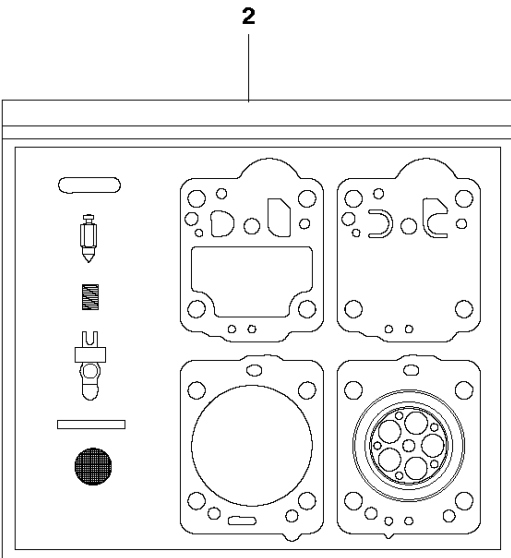

SPARE PARTS LIST

CHAIN SAWS

CS410, 966631613, 966631615,
966631635, 966631618, 966631638 from
2011-07 -

P CS410
ACCESSORIES

ACCESSORIES CS410, 966631613, 966631615, 966631635, 966631618, 966631638 from 2011-07 -

Ref	Part No	Description	Remark	QTY KIT
1	576 86 59-02	COMBINATION WRENCH		1

N CS410
CARBURETOR

ZAMA C1T-EL41

CARBURETOR CS410, 966631613, 966631615, 966631635, 966631618, 966631638 from 2011-07 -

Ref	Part No	Description	Remark	QTY KIT
1	506 45 05-01	CARBURETTOR		1
2	578 86 49-01	KIT		1
3	504 02 86-01	GASKET KIT		1

G CS410
CARBURETOR & AIR FILTER

CARBURETOR & AIR FILTER CS410, 966631613, 966631615, 966631635, 966631618, 966631638
 from 2011-07 -

Ref	Part No	Description	Remark	QTY	KIT
1	504 72 47-02	INSULATION WALL		1	
2	504 72 45-01	INSULATION WALL		1	1
3	504 72 44-02	INSULATION WALL		1	1
4	504 20 12-01	INLET PIPE		1	
5	503 20 02-16	SCREW IHSCFM		4	
6	506 45 05-01	CARBURETTOR		1	
7	544 28 44-01	THROTTLE ROD ASSY		1	
8	544 97 64-01	FILTER HOLDER		1	
9	544 39 26-01	SHACKLE		1	8
10	504 71 25-01	GUIDE		1	
11	544 84 43-04	CONTROL		1	
12	544 97 66-01	SCREW		1	11
13	503 20 02-40	SCREW IHSCFM		3	
14	544 80 54-02	AIR FILTER	44 MICRON	1	
14	544 80 54-03	AIR FILTER	FELT	1	
15	503 93 66-01	PURGE		1	
16	544 40 19-01	HOSE		1	

CHAIN BRAKE & CLUTCH COVER
966631638 from 2011-07 -

CS410, 966631613, 966631615, 966631635, 966631618,

Ref	Part No	Description	Remark	QTY	KIT
1	576 27 45-01	CLUTCH COVER ASSY		1	
2	504 54 28-01	COVER LID		1	1
3	544 30 60-01	BRAKE BAND ASSY		1	1
4	544 25 31-01	WEAR PROTECTION		1	1
5	503 85 52-01	GUIDE BUSHING		1	1
6	505 89 26-01	BRAKE SPRING		1	1
7	544 24 85-01	COVER LID		1	1
8	503 89 08-02	KNEE JOINT ASSY		1	1
9	503 89 29-01	PIN KNEE-JOINT		1	1
10	735 31 08-20	E-CLIP		1	1
11	537 39 29-01	SCREW		1	1
12	537 34 72-01	CHAIN TENSIONER		1	1
13	576 27 47-01	HEAT SHIELD		1	1
14	576 45 27-01	DECAL		1	1
15	503 21 70-10	SCREW CCRPANT		5	1
16	525 35 43-01	BEARING SLEEVE		1	1
17	505 32 10-01	WEAR PLATE		1	1
18	537 34 78-01	KNOB		1	