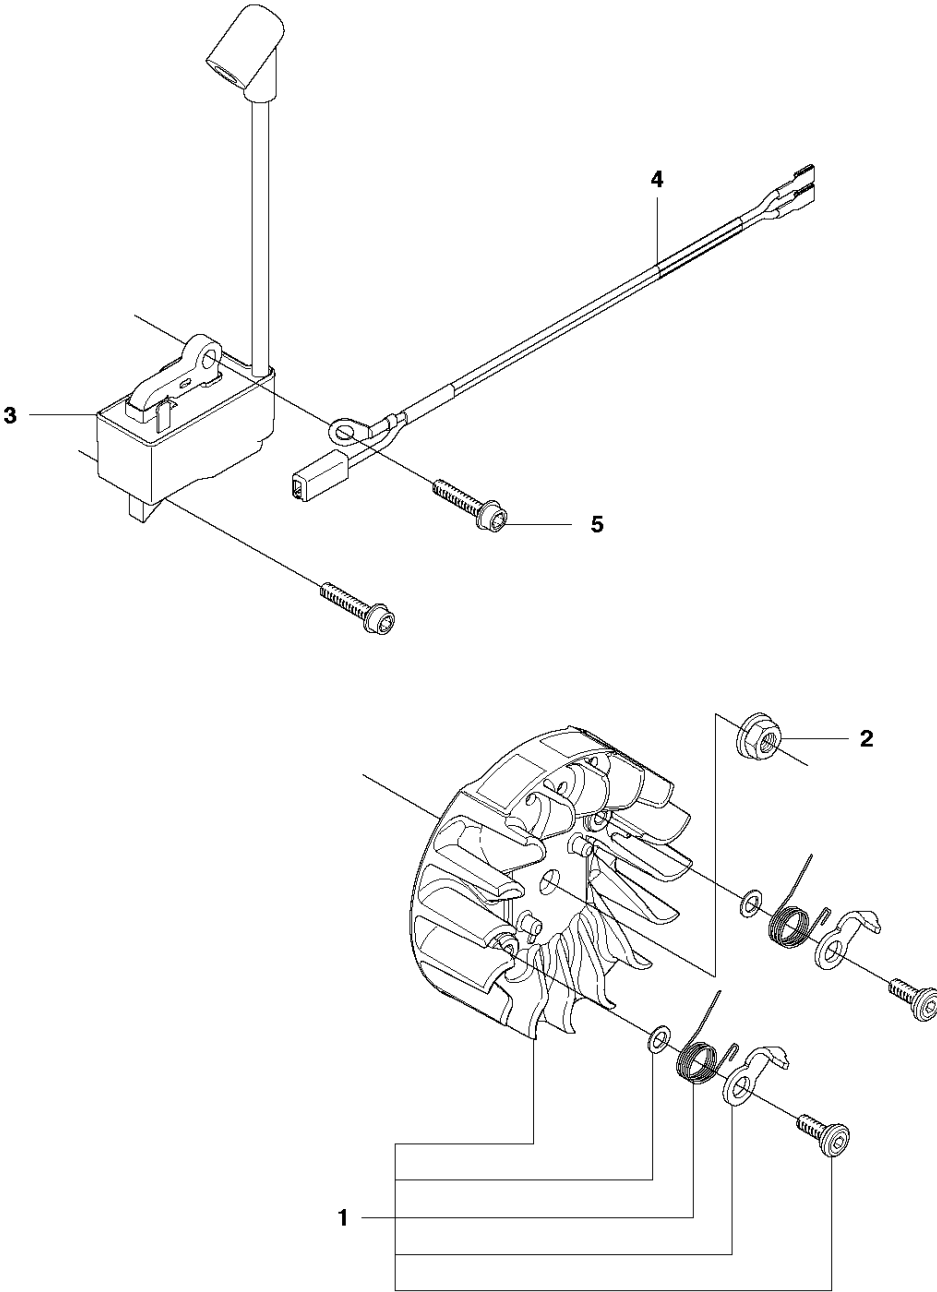

E CS410
IGNITION SYSTEM

IGNITION SYSTEM CS410, 966631613, 966631615, 966631635, 966631618, 966631638 from 2011-07 -

Ref	Part No	Description	Remark	QTY KIT
1	544 87 42-02	FLYWHEEL ASSY		1
2	503 22 04-01	NUT		1
3	576 70 56-02	IGNITION MODULE		1
4	510 10 14-01	WIRING ASSY		1
5	503 20 02-20	SCREW IHSCFM		2