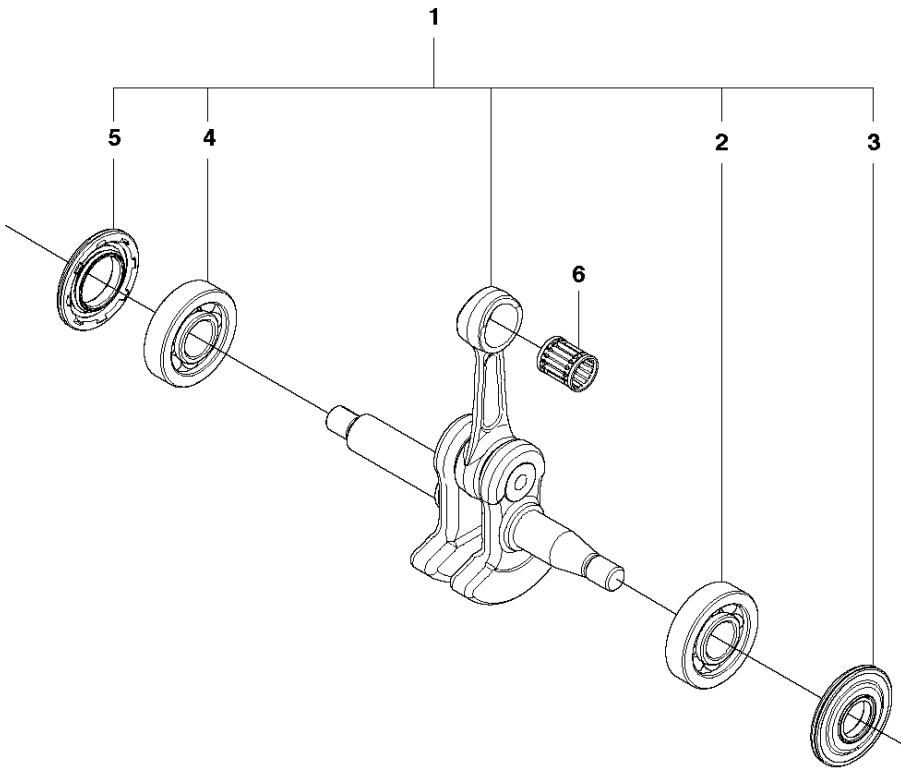

J CS410
CRANKSHAFT

CRANKSHAFT CS410, 966631613, 966631615, 966631635, 966631618, 966631638 from 2011-07 -

Ref	Part No	Description	Remark	QTY	KIT
1	544 34 38-01	CRANKSHAFT		1	
2	544 24 87-02	BALL BEARING		1	1
3	544 25 12-01	SEALING		1	1
4	544 24 88-02	BALL BEARING		1	1
5	544 25 13-01	SEALING		1	1
6	503 41 41-01	NEEDLE BEARING		1