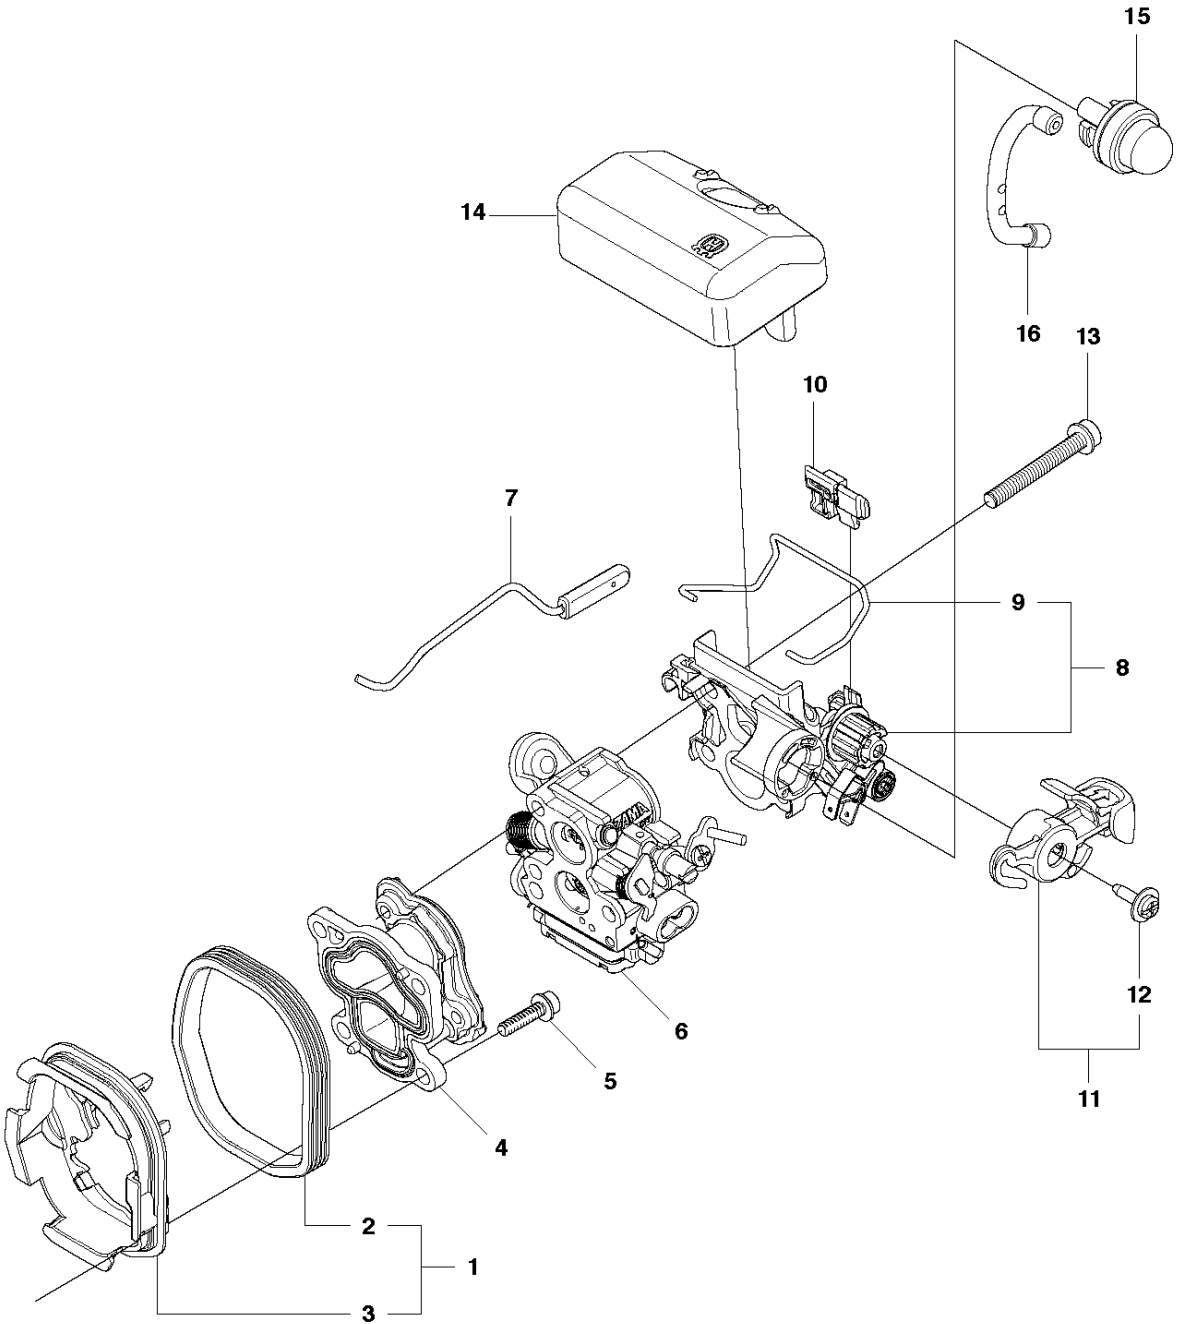

SPARE PARTS LIST

CHAIN SAWS

CS410, 966631613, 966631615,
966631635, 966631618, 966631638 from
2011-07 -

P CS410
ACCESSORIES

ACCESSORIES CS410, 966631613, 966631615, 966631635, 966631618, 966631638 from 2011-07 -

Ref	Part No	Description	Remark	QTY KIT
1	576 86 59-02	COMBINATION WRENCH		1

N CS410
CARBURETOR

ZAMA C1T-EL41

CARBURETOR CS410, 966631613, 966631615, 966631635, 966631618, 966631638 from 2011-07 -

Ref	Part No	Description	Remark	QTY KIT
1	506 45 05-01	CARBURETTOR		1
2	578 86 49-01	KIT		1
3	504 02 86-01	GASKET KIT		1

G CS410
CARBURETOR & AIR FILTER

CARBURETOR & AIR FILTER CS410, 966631613, 966631615, 966631635, 966631618, 966631638
 from 2011-07 -

Ref	Part No	Description	Remark	QTY	KIT
1	504 72 47-02	INSULATION WALL		1	
2	504 72 45-01	INSULATION WALL		1	1
3	504 72 44-02	INSULATION WALL		1	1
4	504 20 12-01	INLET PIPE		1	
5	503 20 02-16	SCREW IHSCFM		4	
6	506 45 05-01	CARBURETTOR		1	
7	544 28 44-01	THROTTLE ROD ASSY		1	
8	544 97 64-01	FILTER HOLDER		1	
9	544 39 26-01	SHACKLE		1	8
10	504 71 25-01	GUIDE		1	
11	544 84 43-04	CONTROL		1	
12	544 97 66-01	SCREW		1	11
13	503 20 02-40	SCREW IHSCFM		3	
14	544 80 54-02	AIR FILTER	44 MICRON	1	
14	544 80 54-03	AIR FILTER	FELT	1	
15	503 93 66-01	PURGE		1	
16	544 40 19-01	HOSE		1	

B CS350, CS390, CS410
CLUTCH & OIL PUMP

CLUTCH & OIL PUMP CS410, 966631613, 966631615, 966631635, 966631618, 966631638 from 2011-07 -

Ref	Part No	Description	Remark	QTY	KIT
1	530 01 49-49	CLUTCH		1	
2	530 09 41-88	SPRING		1	1
3	505 44 15-01	CLUTCH DRUM ASSY		1	
4	503 53 92-01	NEEDLE BEARING		1	3
5	544 21 24-01	WORM GEAR		1	
6	540 05 79-01	PUMP PISTON		1	
7	537 15 48-01	PUMP CYLINDER		1	
8	544 08 42-01	OIL HOSE		1	
9	530 01 56-11	WASHER		1	