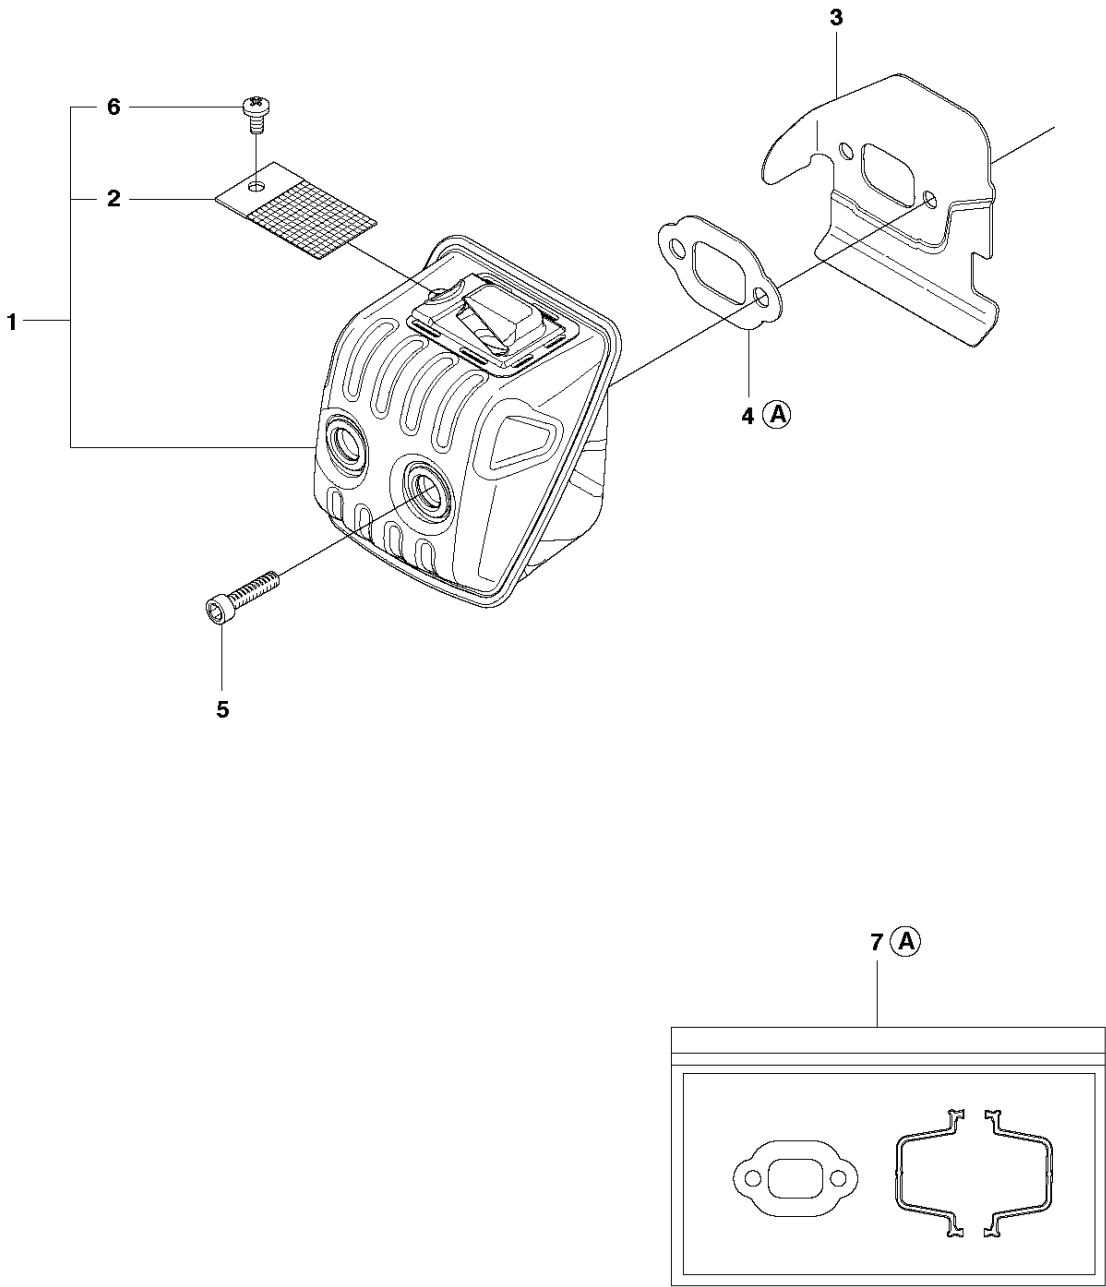

F CS390
MUFFLER

MUFFLER

CS390, 966766916 from 2011-07 -

Ref	Part No	Description	Remark	QTY	KIT
1	544 14 77-03	MUFFLER ASSY		1	
2	579 75 33-01	SCREEN		1	1
3	501 32 31-01	HEAT DEFLECTOR		1	
4	579 75 31-01	GASKET		1	7
5	725 53 68-55	SCREW IHSCM		2	
6	724 12 87-59	SCREW CRPANM		1	1
7	504 79 40-01	GASKET		1