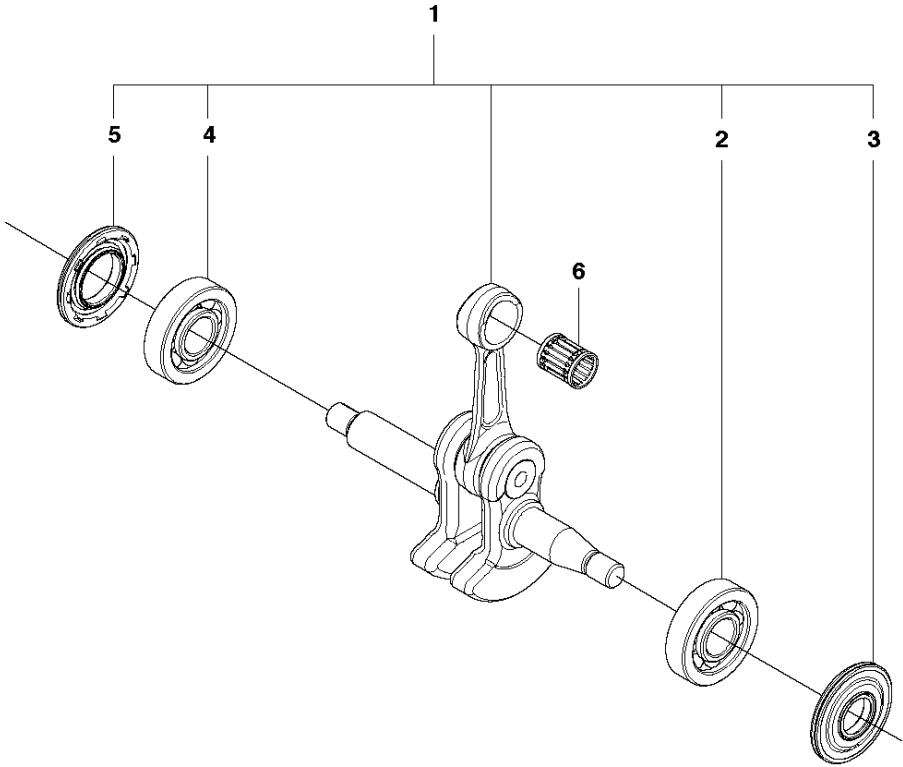

J CS390
CRANKSHAFT

CRANKSHAFT

CS390, 966766916 from 2011-07 -

Ref	Part No	Description	Remark	QTY	KIT
1	544 34 38-01	CRANKSHAFT		1	
2	544 24 87-02	BALL BEARING		1	1
3	544 25 12-01	SEALING		1	1
4	544 24 88-02	BALL BEARING		1	1
5	544 25 13-01	SEALING		1	1
6	503 41 41-01	NEEDLE BEARING		1