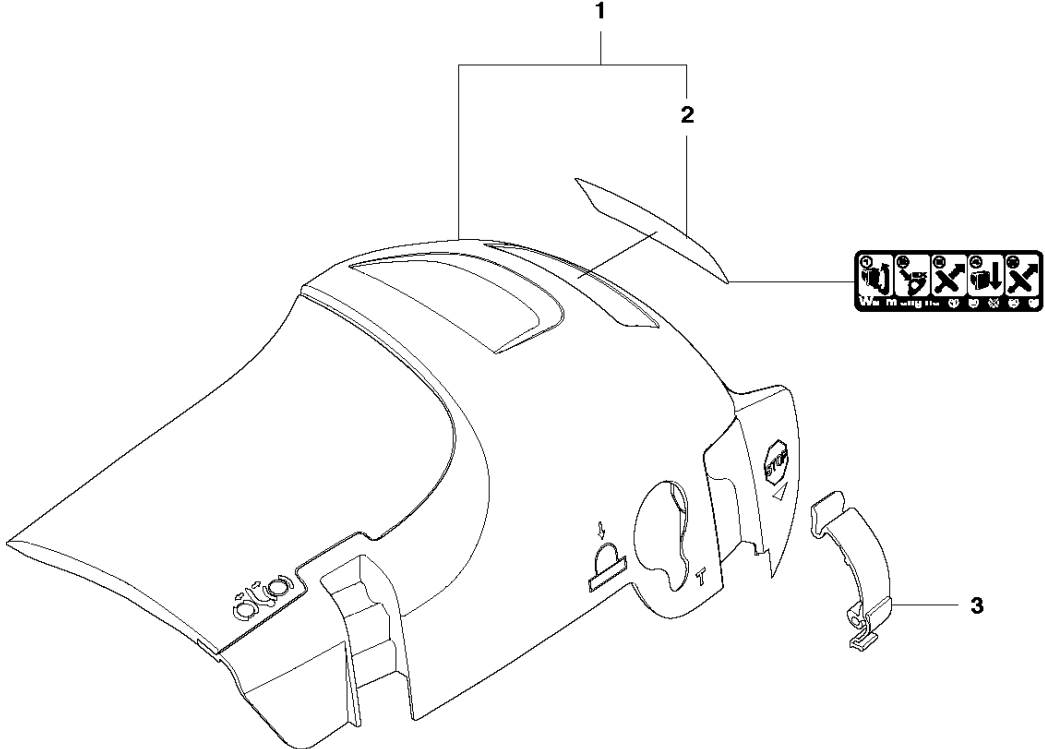

C CS390
CYLINDER COVER

CYLINDER COVER

CS390, 966766916 from 2011-07 -

Ref	Part No	Description	Remark	QTY	KIT
1	577 86 02-03	CYLINDER COVER ASSY		1	
2	576 95 14-01	DECAL		1	1
3	576 37 38-01	SNAP LOCKING		3