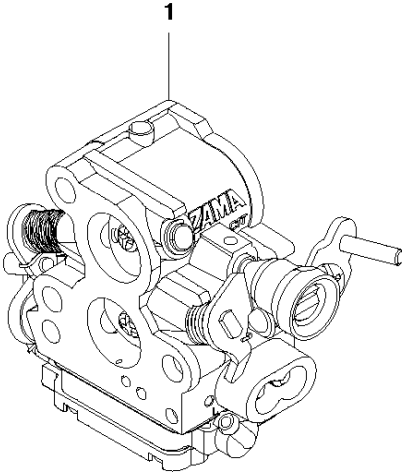

SPARE PARTS LIST

CHAIN SAWS

CS390, 966766916 from 2011-07 -

P CS390
ACCESSORIES

ACCESSORIES

CS390, 966766916 from 2011-07 -

Ref	Part No	Description	Remark	QTY KIT
1	576 86 59-02	COMBINATION WRENCH		1

N CS390
CARBURETOR

ZAMA C1T-EL41

CARBURETOR

CS390, 966766916 from 2011-07 -

Ref	Part No	Description	Remark	QTY KIT
1	506 45 05-01	CARBURETTOR		1
2	578 86 49-01	KIT		1
3	504 02 86-01	GASKET KIT		1

CARBURETOR & AIR FILTER

CS390, 966766916 from 2011-07 -

CHAIN BRAKE & CLUTCH COVER

CS390, 966766916 from 2011-07 -

Ref	Part No	Description	Remark	QTY	KIT
1	576 27 45-01	CLUTCH COVER ASSY		1	
2	504 54 28-01	COVER LID		1	1
3	544 30 60-01	BRAKE BAND ASSY		1	1
4	544 25 31-01	WEAR PROTECTION		1	1
5	503 85 52-01	GUIDE BUSHING		1	1
6	505 89 26-01	BRAKE SPRING		1	1
7	544 24 85-01	COVER LID		1	1
8	503 89 08-02	KNEE JOINT ASSY		1	1
9	503 89 29-01	PIN KNEE-JOINT		1	1
10	735 31 08-20	E-CLIP		1	1
11	537 39 29-01	SCREW		1	1
12	537 34 72-01	CHAIN TENSIONER		1	1
13	576 27 47-01	HEAT SHIELD		1	1
14	576 45 27-01	DECAL		1	1
15	503 21 70-10	SCREW CCRPANT		10	1
16	525 35 43-01	BEARING SLEEVE		1	1
17	505 32 10-01	WEAR PLATE		1	1
18	537 34 78-01	KNOB		1	

B CS350, CS390, CS410
CLUTCH & OIL PUMP

CLUTCH & OIL PUMP

CS390, 966766916 from 2011-07 -

Ref	Part No	Description	Remark	QTY	KIT
1	530 01 49-49	CLUTCH		1	
2	530 09 41-88	SPRING		1	1
3	578 25 71-01	CLUTCH DRUM		1	
4	503 53 92-01	NEEDLE BEARING		1	3
5	544 21 24-01	WORM GEAR		1	
6	540 05 79-01	PUMP PISTON		1	
7	537 15 48-01	PUMP CYLINDER		1	
8	544 08 42-01	OIL HOSE		1	
9	530 01 56-11	WASHER		1	