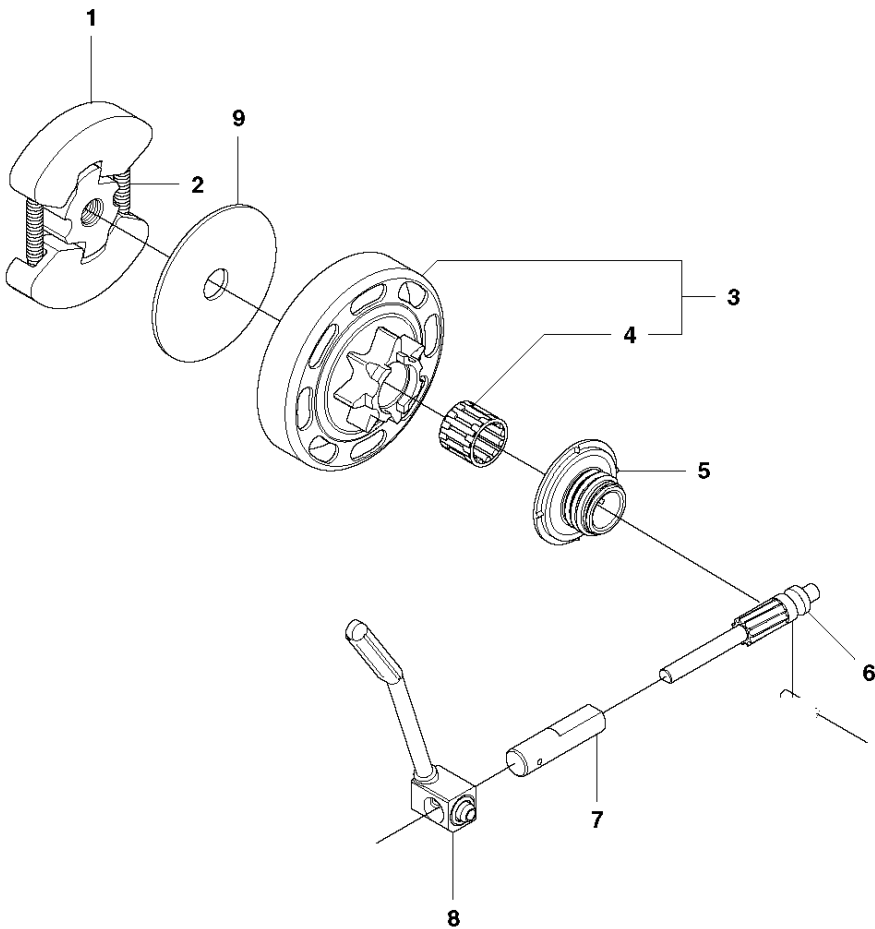

SPARE PARTS LIST

CHAIN SAWS

CS390, 966766916 from 2011-07 -

P CS390
ACCESSORIES

ACCESSORIES

CS390, 966766916 from 2011-07 -

Ref	Part No	Description	Remark	QTY KIT
1	576 86 59-02	COMBINATION WRENCH		1

N CS390
CARBURETOR

Ref	Part No	Description	Remark	QTY	KIT
1	504 72 47-02	INSULATION WALL		1	
2	504 72 45-01	INSULATION WALL		1	1
3	504 72 44-02	INSULATION WALL		1	1
4	504 20 12-01	INLET PIPE		1	
5	503 20 02-16	SCREW IHSCFM		4	
6	506 45 05-01	CARBURETTOR		1	
7	544 28 44-01	THROTTLE ROD ASSY		1	
8	544 97 64-01	FILTER HOLDER		1	
9	544 39 26-01	SHACKLE		1	8
10	504 71 25-01	GUIDE		1	
11	544 84 43-04	CONTROL		1	
12	544 97 66-01	SCREW		1	11
13	503 20 02-40	SCREW IHSCFM		3	
14	544 80 54-02	AIR FILTER	44 MICRON	1	
14	544 80 54-03	AIR FILTER	FELT	1	
15	503 93 66-01	PRIMER HOUSING		1	
16	544 40 19-01	HOSE		1	

CHAIN BRAKE & CLUTCH COVER

CS390, 966766916 from 2011-07 -

Ref	Part No	Description	Remark	QTY	KIT
1	576 27 45-01	CLUTCH COVER ASSY		1	
2	504 54 28-01	COVER LID		1	1
3	544 30 60-01	BRAKE BAND ASSY		1	1
4	544 25 31-01	WEAR PROTECTION		1	1
5	503 85 52-01	GUIDE BUSHING		1	1
6	505 89 26-01	BRAKE SPRING		1	1
7	544 24 85-01	COVER LID		1	1
8	503 89 08-02	KNEE JOINT ASSY		1	1
9	503 89 29-01	PIN KNEE-JOINT		1	1
10	735 31 08-20	E-CLIP		1	1
11	537 39 29-01	SCREW		1	1
12	537 34 72-01	CHAIN TENSIONER		1	1
13	576 27 47-01	HEAT SHIELD		1	1
14	576 45 27-01	DECAL		1	1
15	503 21 70-10	SCREW CCRPANT		10	1
16	525 35 43-01	BEARING SLEEVE		1	1
17	505 32 10-01	WEAR PLATE		1	1
18	537 34 78-01	KNOB		1	

B CS350, CS390, CS410
CLUTCH & OIL PUMP

CLUTCH & OIL PUMP

CS390, 966766916 from 2011-07 -

Ref	Part No	Description	Remark	QTY	KIT
1	530 01 49-49	CLUTCH		1	
2	530 09 41-88	SPRING		1	1
3	578 25 71-01	CLUTCH DRUM		1	
4	503 53 92-01	NEEDLE BEARING		1	3
5	544 21 24-01	WORM GEAR		1	
6	540 05 79-01	PUMP PISTON		1	
7	537 15 48-01	PUMP CYLINDER		1	
8	544 08 42-01	OIL HOSE		1	
9	530 01 56-11	WASHER		1	