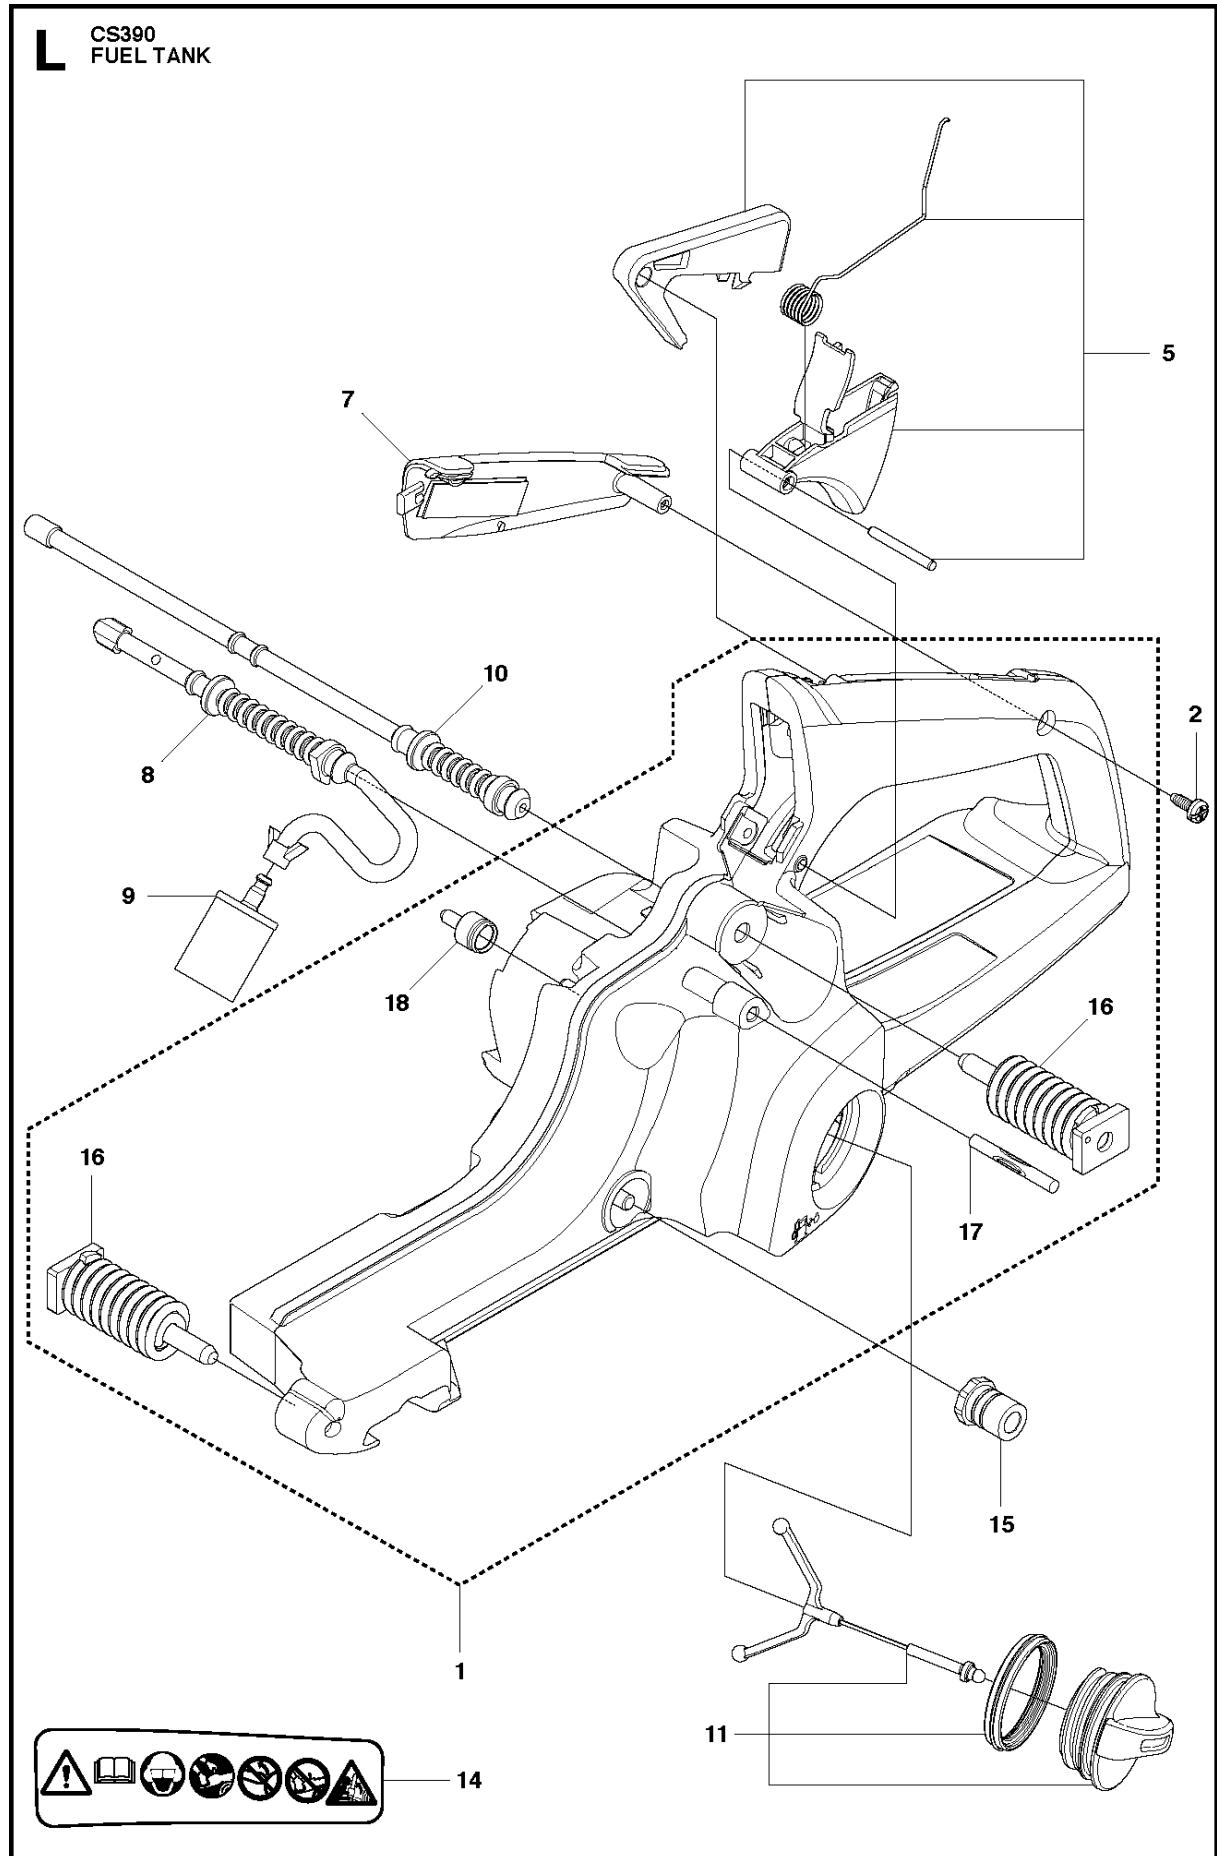

FUEL TANK

CS390, 966766916 from 2011-07 -

Ref	Part No	Description	Remark	QTY	KIT
1	576 27 35-01	FUEL TANK ASSY		1	
2	503 21 28-10	SCREW CCRPANT		1	
5	578 35 46-01	THROTTLE ASSY		1	
7	544 28 49-02	HANDLE INSERT		1	
8	544 12 86-01	FUEL HOSE		1	
9	503 44 32-01	FILTER		1	
10	544 12 97-01	RETURN HOSE		1	
11	544 11 12-02	TANK CAP ASSY		1	
14	544 37 50-01	LABEL		1	
15	501 00 76-01	LATERAL SUPPORT		1	
16	504 79 56-01	ANTIVIBRATION ELEMENT		2	1
17	721 12 63-39	GROOVED PIN		1	1
18	537 35 95-01	TANK VENT ASSY		1	1