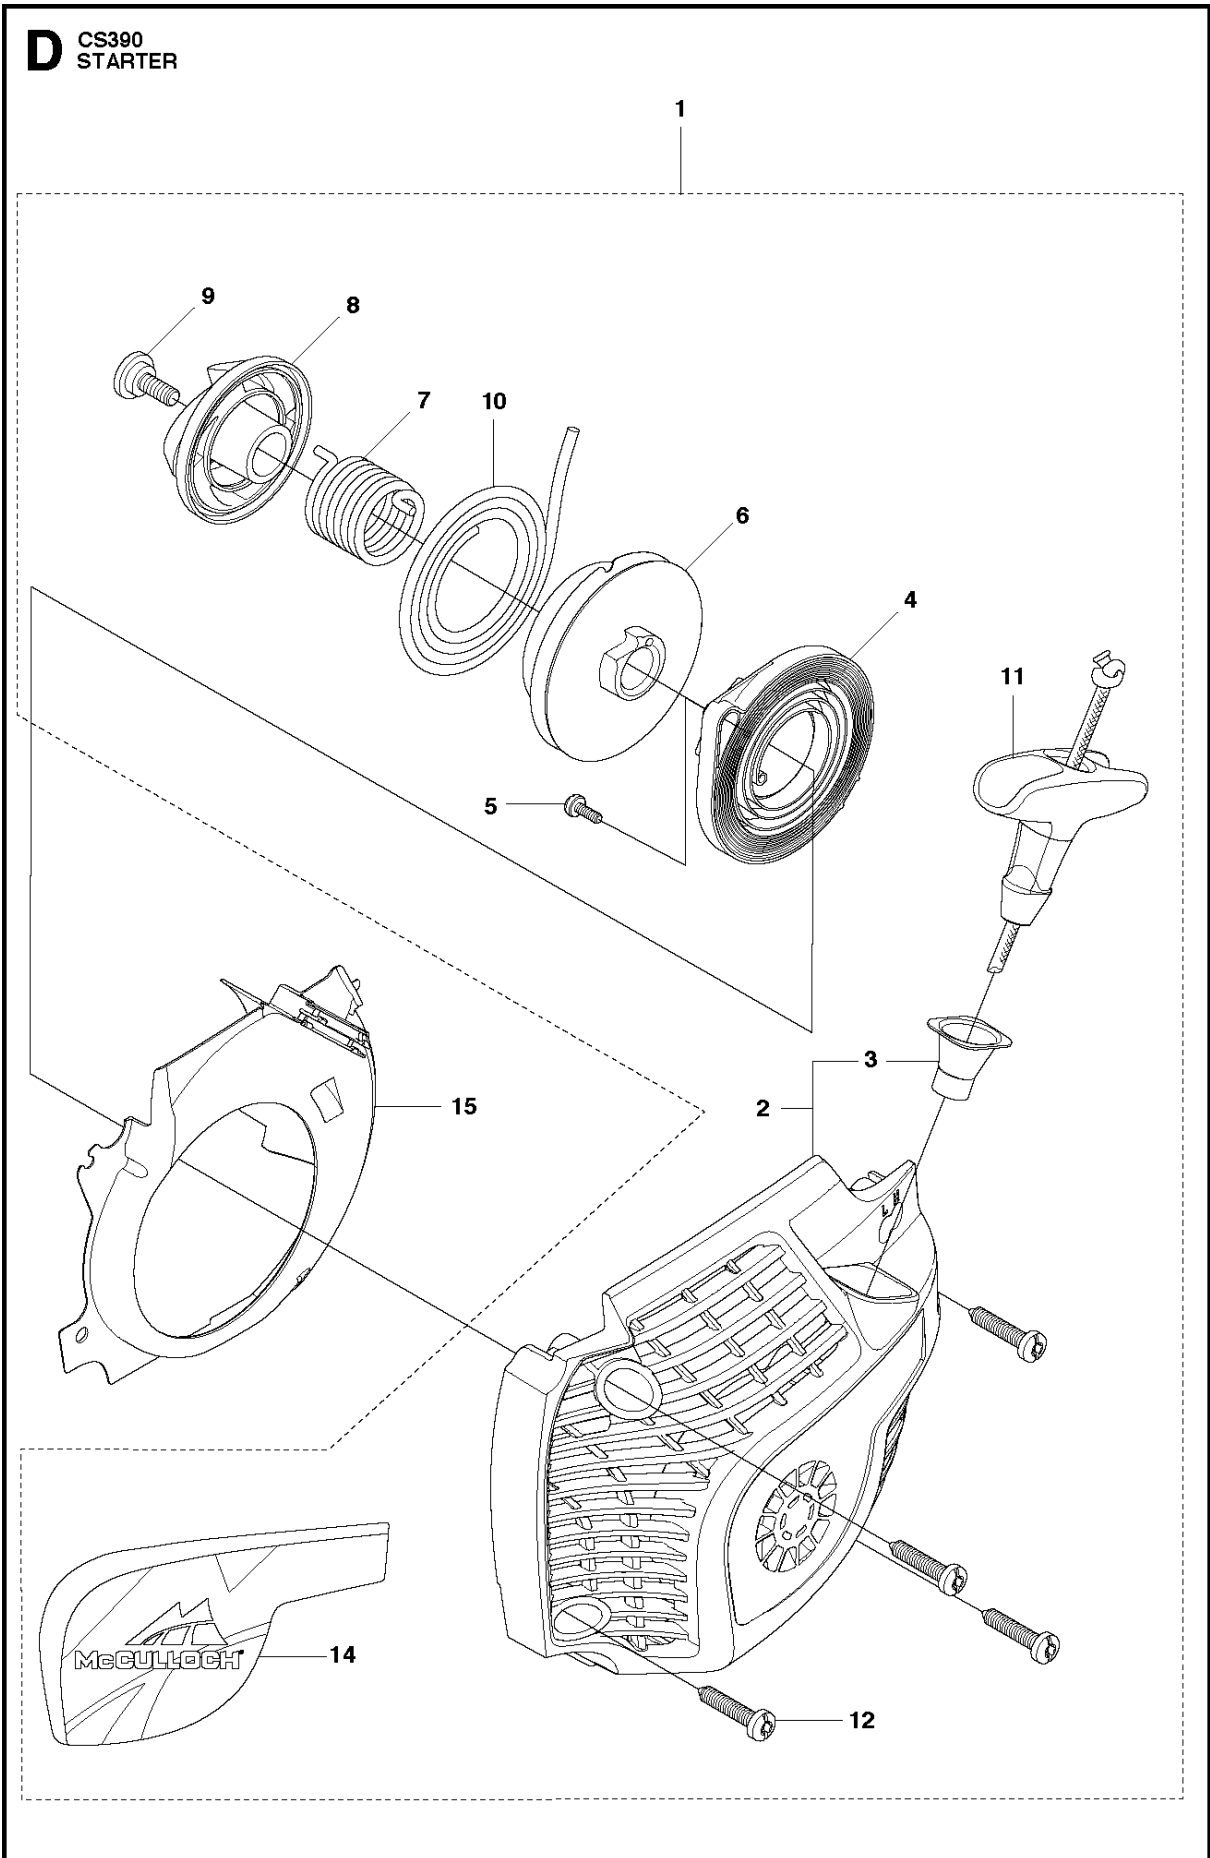

STARTER

CS390, 966766916 from 2011-07 -

Ref	Part No	Description	Remark	QTY	KIT
1	576 27 42-02	STARTER ASSY		1	
2	576 27 43-01	STARTER HOUSING		1	1
3	537 28 32-01	REINFORCEMENT SLEEVE		1	1,2
4	540 05 75-02	SPRING CASSETTE ASSY		1	1
5	503 21 28-10	SCREW CCRPANT		2	1
6	537 42 32-01	STARTER PULLEY		1	1
7	505 64 73-01	SPRING		1	1
8	537 42 33-01	DRIVER		1	1
9	537 42 66-01	SCREW		1	1
10	505 30 51-25	STARTER CORD		1	1
11	576 37 46-01	STARTER HANDLE		1	1
12	503 21 73-21	SCREW		4	1
14	576 38 20-01	DECAL		1	1
15	576 27 44-01	AIR BAFFLE		1