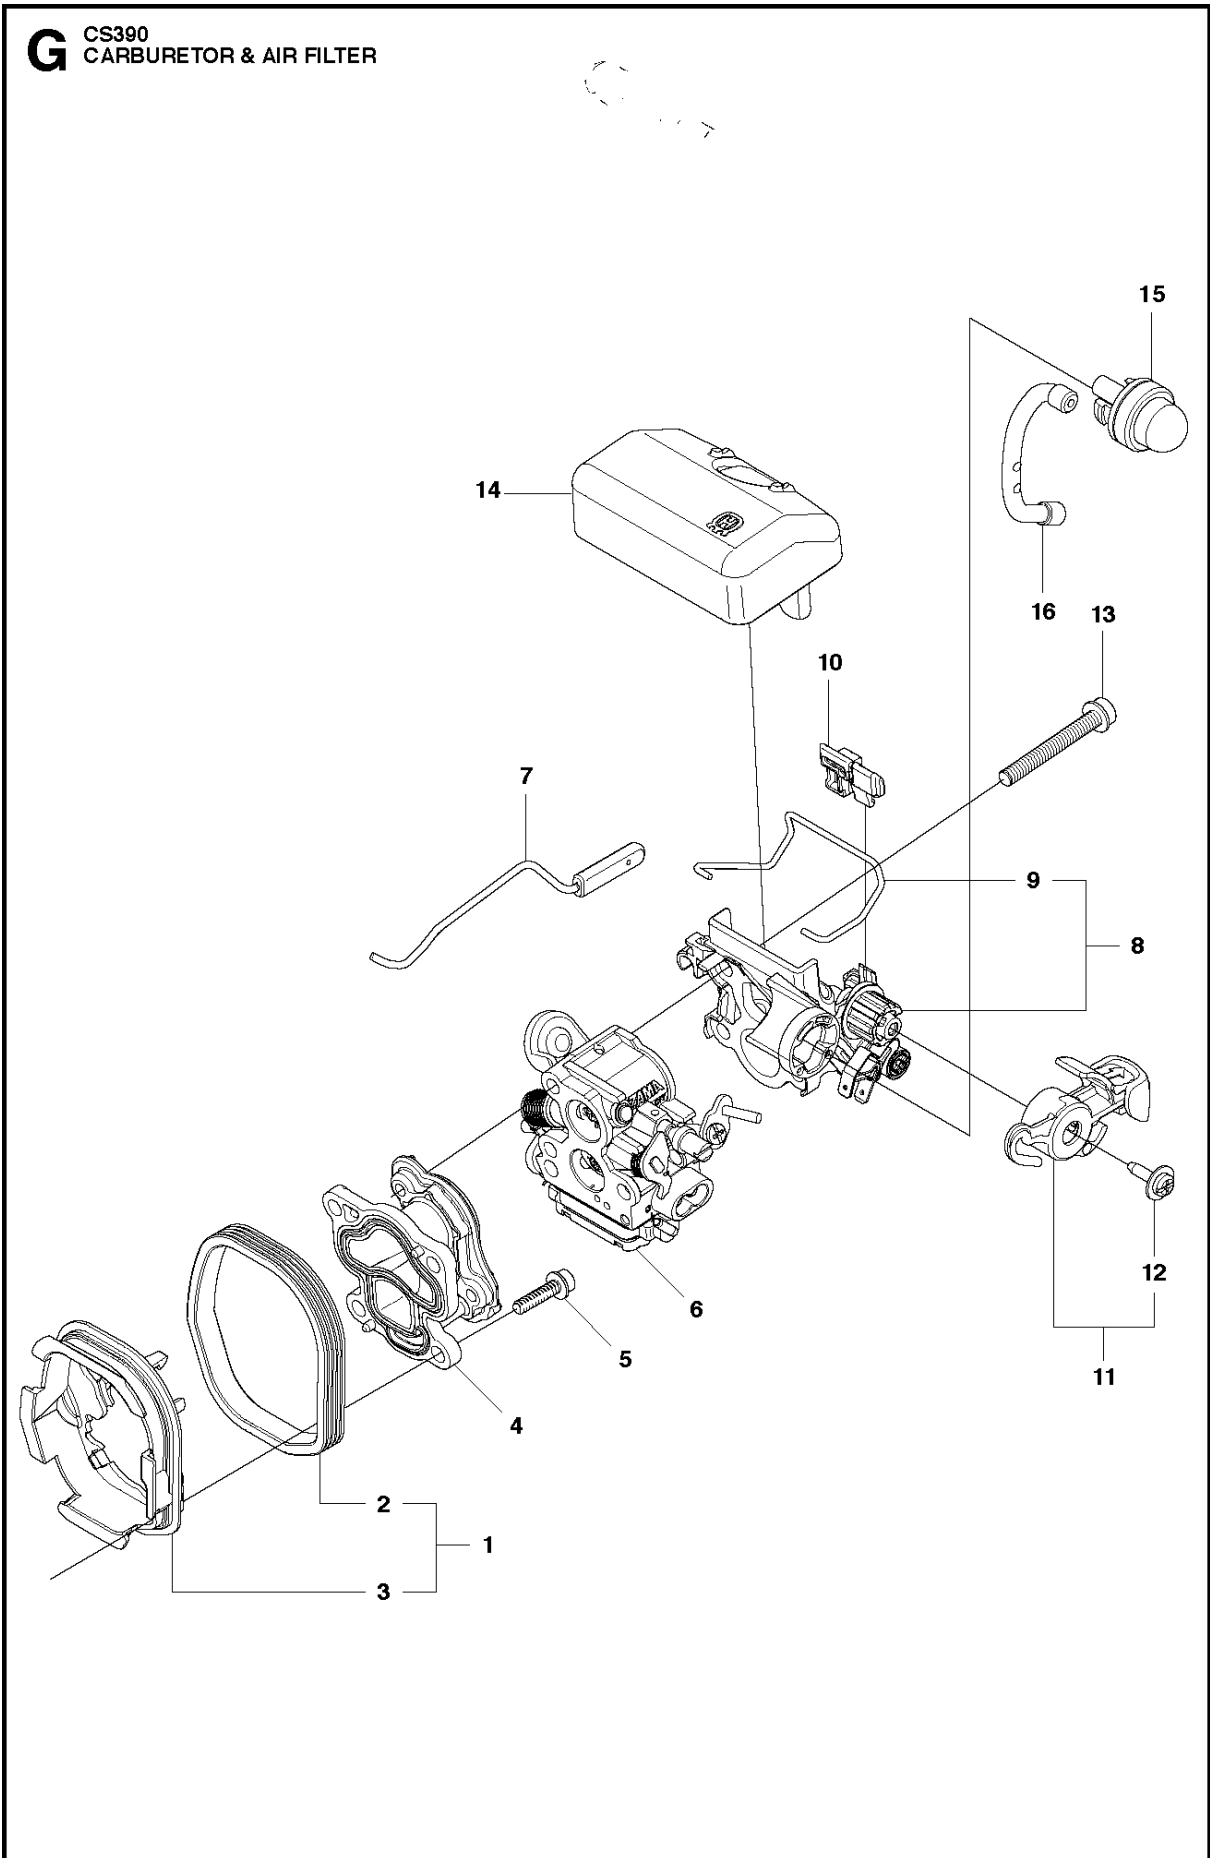

SPARE PARTS LIST

CHAIN SAWS

CS390, 966766916 from 2011-07 -

P CS390
ACCESSORIES

ACCESSORIES

CS390, 966766916 from 2011-07 -

Ref	Part No	Description	Remark	QTY KIT
1	576 86 59-02	COMBINATION WRENCH		1

N CS390
CARBURETOR

ZAMA C1T-EL41

CARBURETOR

CS390, 966766916 from 2011-07 -

Ref	Part No	Description	Remark	QTY KIT
1	506 45 05-01	CARBURETTOR		1
2	578 86 49-01	KIT		1
3	504 02 86-01	GASKET KIT		1

CARBURETOR & AIR FILTER

CS390, 966766916 from 2011-07 -

B CS350, CS390, CS410
CLUTCH & OIL PUMP

CLUTCH & OIL PUMP

CS390, 966766916 from 2011-07 -

Ref	Part No	Description	Remark	QTY	KIT
1	530 01 49-49	CLUTCH		1	
2	530 09 41-88	SPRING		1	1
3	578 25 71-01	CLUTCH DRUM		1	
4	503 53 92-01	NEEDLE BEARING		1	3
5	544 21 24-01	WORM GEAR		1	
6	540 05 79-01	PUMP PISTON		1	
7	537 15 48-01	PUMP CYLINDER		1	
8	544 08 42-01	OIL HOSE		1	
9	530 01 56-11	WASHER		1	

CRANKCASE

CS390, 966766916 from 2011-07 -

Ref	Part No	Description	Remark	QTY	KIT
1	576 24 78-01	CRANKCASE		1	
2	503 87 58-02	STIFFENING PLATE		1	1
3	503 87 54-02	BAR BOLT		1	
4	537 33 46-01	BAR BOLT		1	
5	544 03 64-01	BAR BOLT		1	1
6	503 24 09-05	NEEDLE ROLLER		1	1
7	530 02 61-19	CHECK VALVE		1	1
8	537 40 35-01	FILTER		1	1
7	530 02 61-19	CHECK VALVE		1	1
8	537 40 35-01	FILTER		1	1
9	544 08 33-01	OIL SCREEN		1	1
10	544 33 16-01	GUIDE PIN		3	1
11	503 86 93-01	CARBURETTOR		1	
12	544 11 12-02	TANK CAP ASSY		1	
15	503 88 63-01	PIN		1	
16	503 21 88-76	SCREW IHSC T		2	
17	501 00 76-01	LATERAL SUPPORT		1	
18	503 21 51-03	SCREW IHSC T		1	
19	544 28 46-01	CHAIN GUIDE PLATE		1	
20	503 21 70-10	SCREW CCRPANT		1	
21	544 28 65-01	INDRE BARKSTØD		1	
22	503 21 75-20	SCREW IHSCFT		2	
23	576 27 41-01	HAND GUARD		1	
24	503 89 24-01	LOCK		1	
25	503 89 30-01	SCREW		2	
26	503 43 65-01	POSITION SPRING		1	