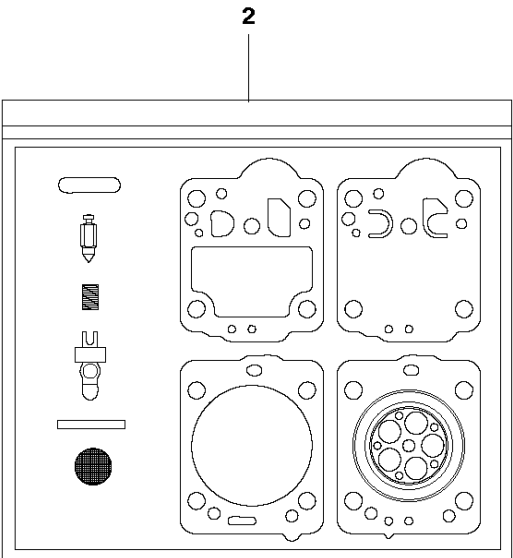

SPARE PARTS LIST

CHAIN SAWS

CS390, 966766916 from 2011-07 -

P CS390
ACCESSORIES

ACCESSORIES

CS390, 966766916 from 2011-07 -

Ref	Part No	Description	Remark	QTY KIT
1	576 86 59-02	COMBINATION WRENCH		1

N CS390
CARBURETOR

ZAMA C1T-EL41

CARBURETOR

CS390, 966766916 from 2011-07 -

Ref	Part No	Description	Remark	QTY KIT
1	506 45 05-01	CARBURETTOR		1
2	578 86 49-01	KIT		1
3	504 02 86-01	GASKET KIT		1

CARBURETOR & AIR FILTER

CS390, 966766916 from 2011-07 -

Ref	Part No	Description	Remark	QTY	KIT
1	504 72 47-02	INSULATION WALL		1	
2	504 72 45-01	INSULATION WALL		1	1
3	504 72 44-02	INSULATION WALL		1	1
4	504 20 12-01	INLET PIPE		1	
5	503 20 02-16	SCREW IHSCFM		4	
6	506 45 05-01	CARBURETTOR		1	
7	544 28 44-01	THROTTLE ROD ASSY		1	
8	544 97 64-01	FILTER HOLDER		1	
9	544 39 26-01	SHACKLE		1	8
10	504 71 25-01	GUIDE		1	
11	544 84 43-04	CONTROL		1	
12	544 97 66-01	SCREW		1	11
13	503 20 02-40	SCREW IHSCFM		3	
14	544 80 54-02	AIR FILTER	44 MICRON	1	
14	544 80 54-03	AIR FILTER	FELT	1	
15	503 93 66-01	PRIMER HOUSING		1	
16	544 40 19-01	HOSE		1	

B CS350, CS390, CS410
CLUTCH & OIL PUMP

CLUTCH & OIL PUMP

CS390, 966766916 from 2011-07 -

Ref	Part No	Description	Remark	QTY	KIT
1	530 01 49-49	CLUTCH		1	
2	530 09 41-88	SPRING		1	1
3	578 25 71-01	CLUTCH DRUM		1	
4	503 53 92-01	NEEDLE BEARING		1	3
5	544 21 24-01	WORM GEAR		1	
6	540 05 79-01	PUMP PISTON		1	
7	537 15 48-01	PUMP CYLINDER		1	
8	544 08 42-01	OIL HOSE		1	
9	530 01 56-11	WASHER		1	