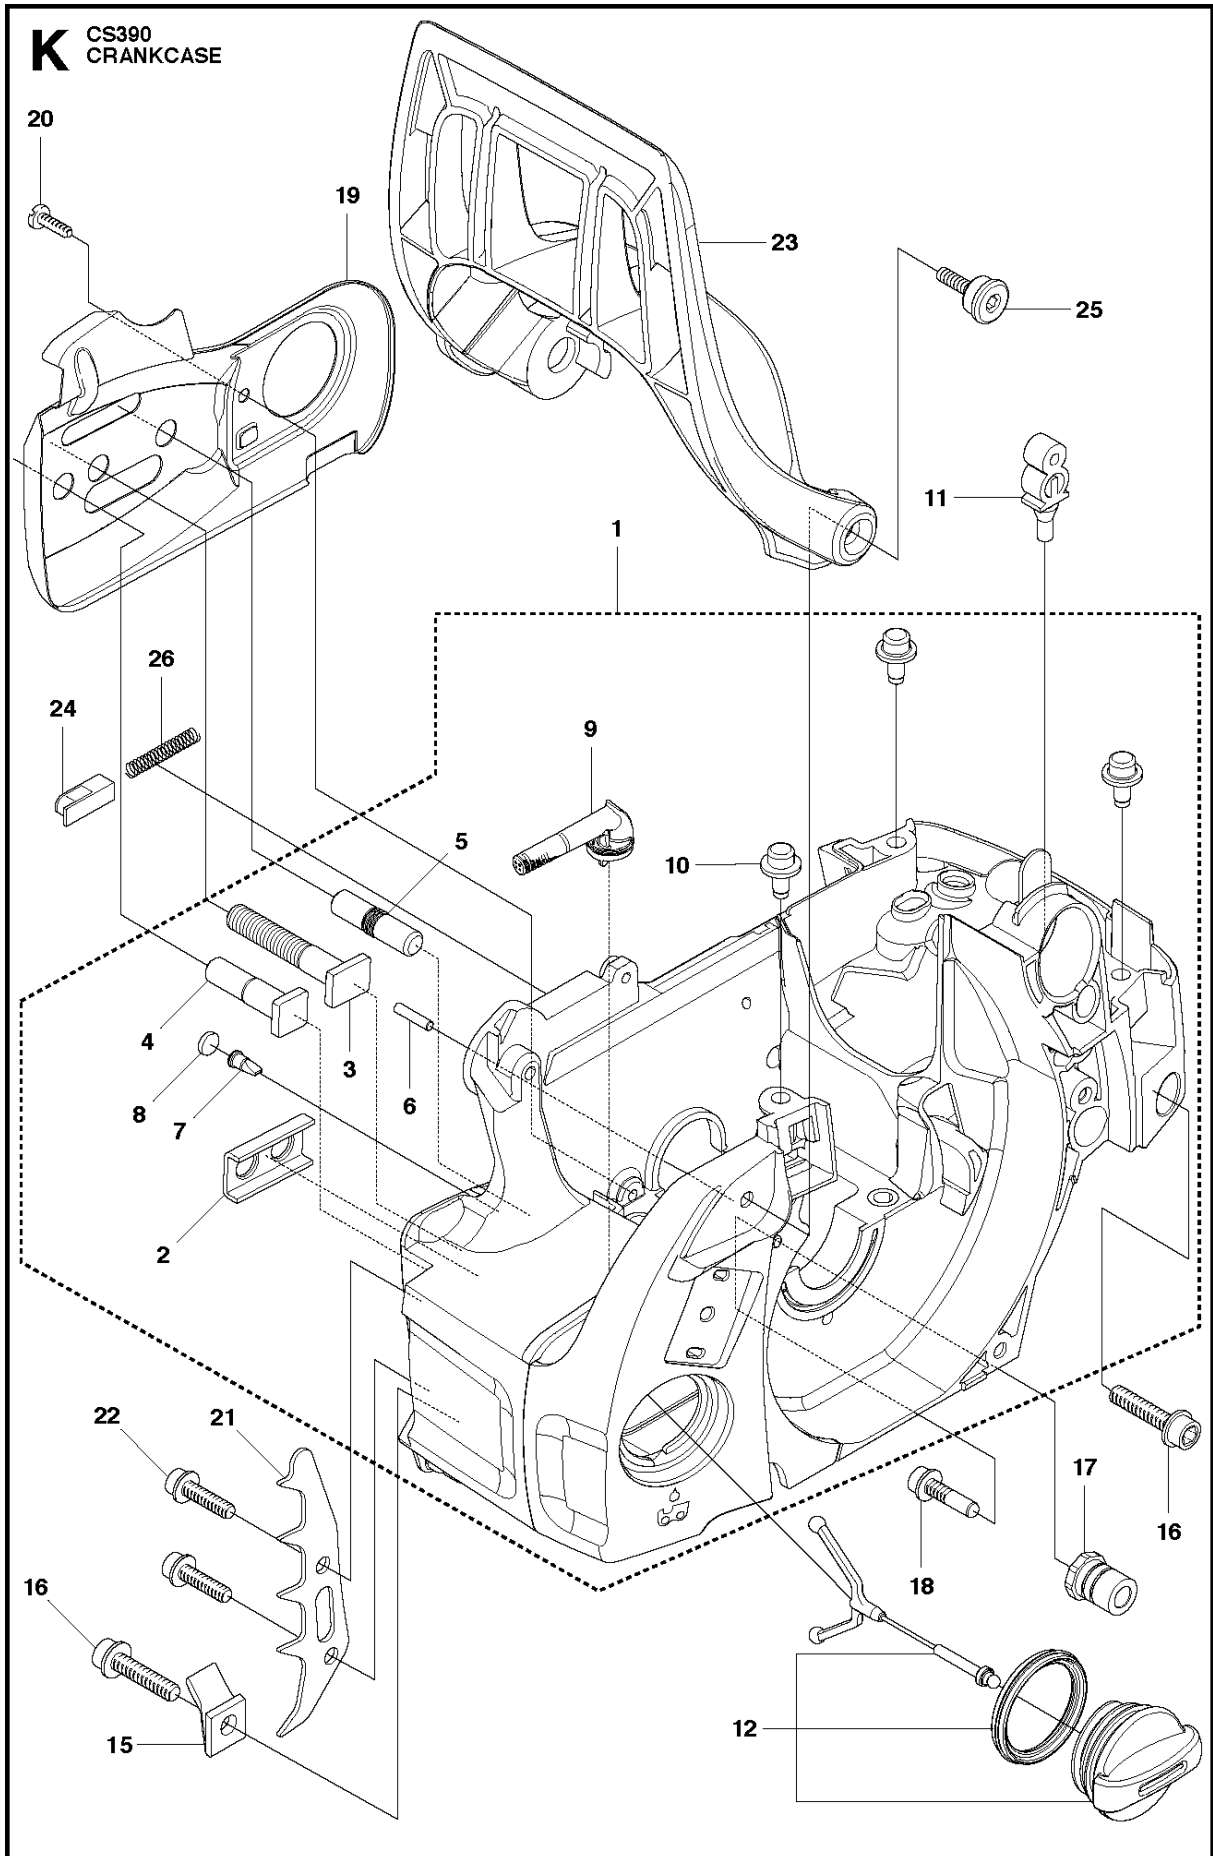

SPARE PARTS LIST

CHAIN SAWS

CS390, 966766916 from 2011-07 -

P CS390
ACCESSORIES

ACCESSORIES

CS390, 966766916 from 2011-07 -

Ref	Part No	Description	Remark	QTY KIT
1	576 86 59-02	COMBINATION WRENCH		1

N CS390
CARBURETOR

CHAIN BRAKE & CLUTCH COVER

CS390, 966766916 from 2011-07 -

Ref	Part No	Description	Remark	QTY	KIT
1	576 27 45-01	CLUTCH COVER ASSY		1	
2	504 54 28-01	COVER LID		1	1
3	544 30 60-01	BRAKE BAND ASSY		1	1
4	544 25 31-01	WEAR PROTECTION		1	1
5	503 85 52-01	GUIDE BUSHING		1	1
6	505 89 26-01	BRAKE SPRING		1	1
7	544 24 85-01	COVER LID		1	1
8	503 89 08-02	KNEE JOINT ASSY		1	1
9	503 89 29-01	PIN KNEE-JOINT		1	1
10	735 31 08-20	E-CLIP		1	1
11	537 39 29-01	SCREW		1	1
12	537 34 72-01	CHAIN TENSIONER		1	1
13	576 27 47-01	HEAT SHIELD		1	1
14	576 45 27-01	DECAL		1	1
15	503 21 70-10	SCREW CCRPANT		10	1
16	525 35 43-01	BEARING SLEEVE		1	1
17	505 32 10-01	WEAR PLATE		1	1
18	537 34 78-01	KNOB		1	

B CS350, CS390, CS410
CLUTCH & OIL PUMP

CLUTCH & OIL PUMP

CS390, 966766916 from 2011-07 -

Ref	Part No	Description	Remark	QTY	KIT
1	530 01 49-49	CLUTCH		1	
2	530 09 41-88	SPRING		1	1
3	578 25 71-01	CLUTCH DRUM		1	
4	503 53 92-01	NEEDLE BEARING		1	3
5	544 21 24-01	WORM GEAR		1	
6	540 05 79-01	PUMP PISTON		1	
7	537 15 48-01	PUMP CYLINDER		1	
8	544 08 42-01	OIL HOSE		1	
9	530 01 56-11	WASHER		1	