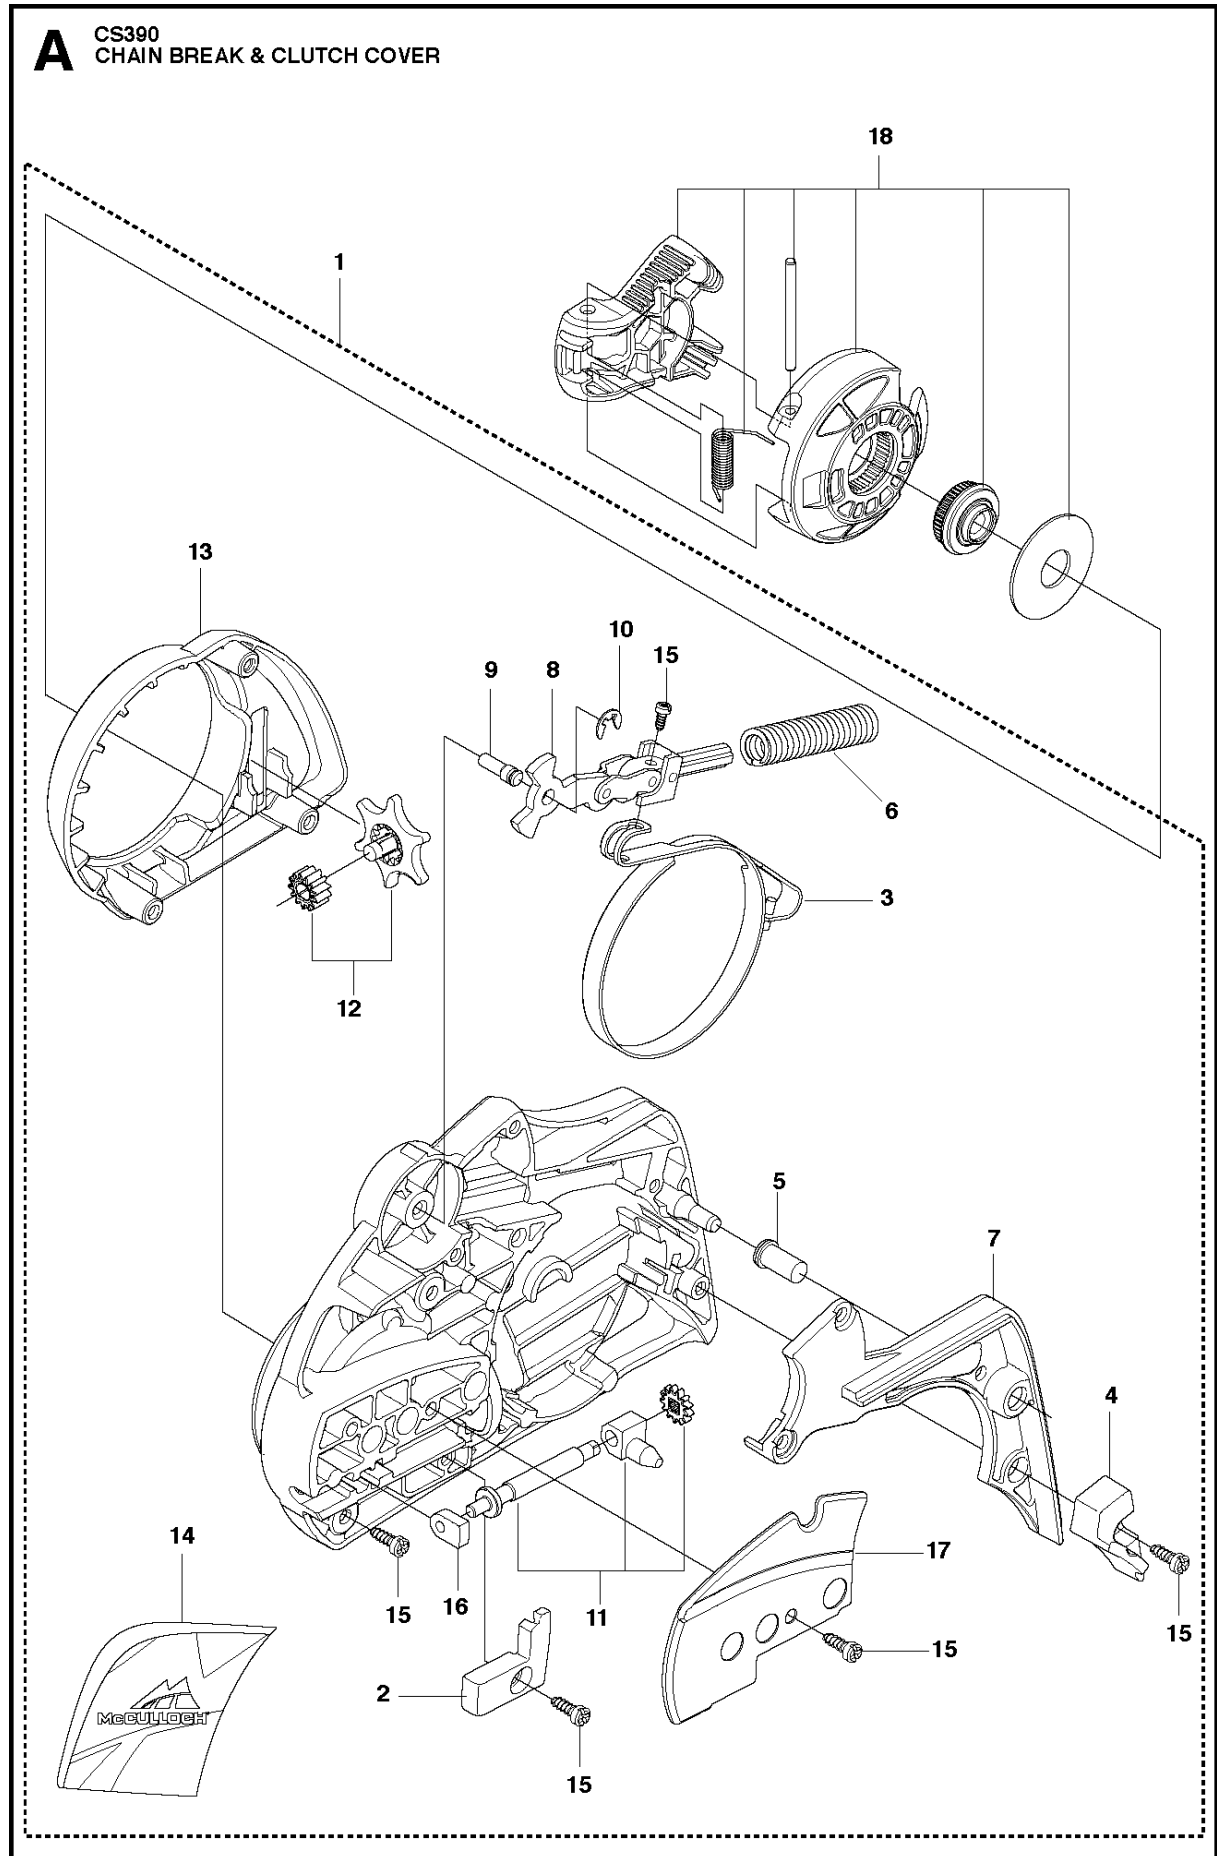

CHAIN BRAKE & CLUTCH COVER

CS390, 966766916 from 2011-07 -

Ref	Part No	Description	Remark	QTY	KIT
1	576 27 45-01	CLUTCH COVER ASSY		1	
2	504 54 28-01	COVER LID		1	1
3	544 30 60-01	BRAKE BAND ASSY		1	1
4	544 25 31-01	WEAR PROTECTION		1	1
5	503 85 52-01	GUIDE BUSHING		1	1
6	505 89 26-01	BRAKE SPRING		1	1
7	544 24 85-01	COVER LID		1	1
8	503 89 08-02	KNEE JOINT ASSY		1	1
9	503 89 29-01	PIN KNEE-JOINT		1	1
10	735 31 08-20	E-CLIP		1	1
11	537 39 29-01	SCREW		1	1
12	537 34 72-01	CHAIN TENSIONER		1	1
13	576 27 47-01	HEAT SHIELD		1	1
14	576 45 27-01	DECAL		1	1
15	503 21 70-10	SCREW CCRPANT		10	1
16	525 35 43-01	BEARING SLEEVE		1	1
17	505 32 10-01	WEAR PLATE		1	1
18	537 34 78-01	KNOB		1