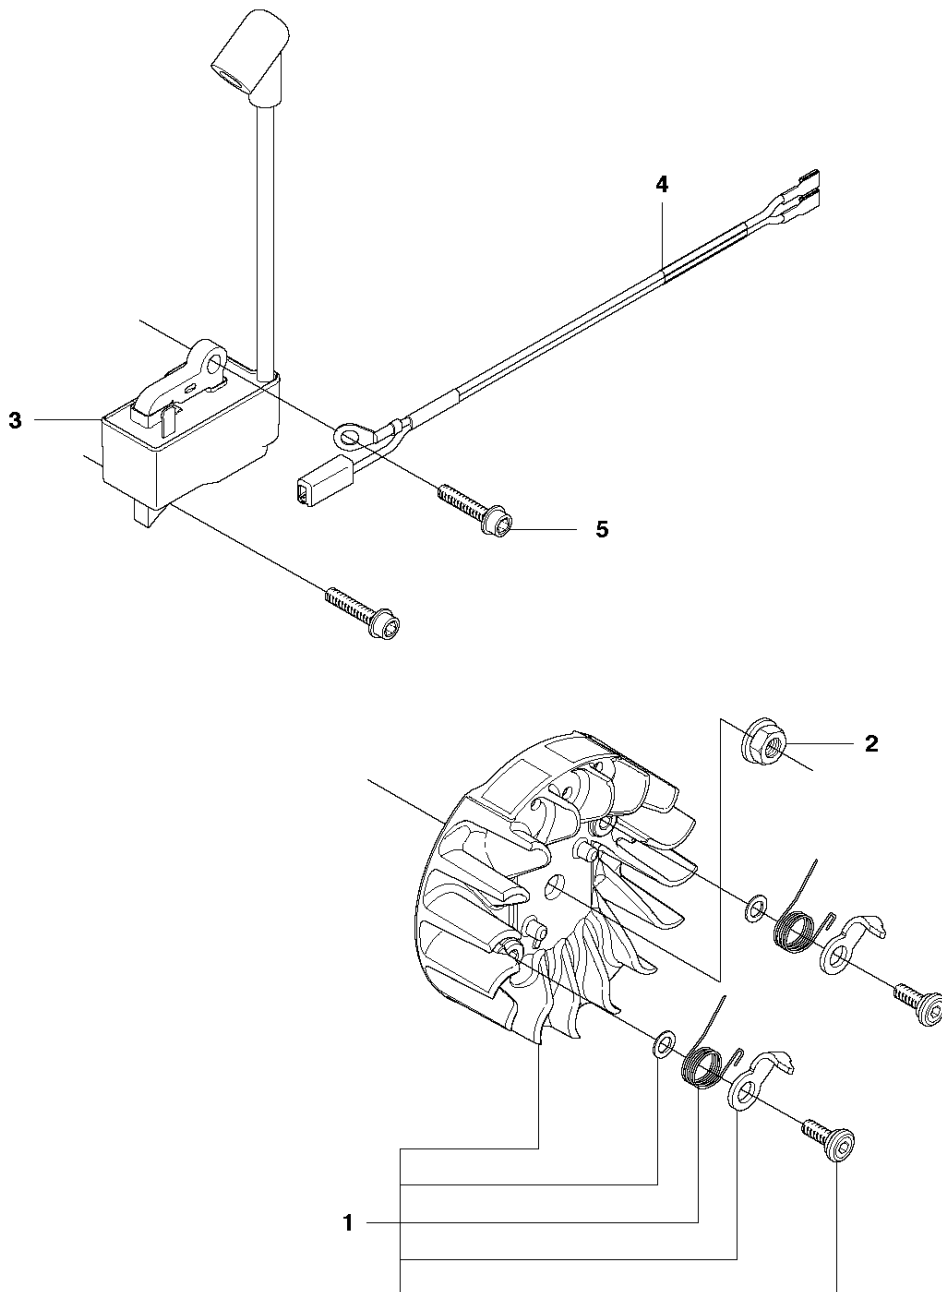

E CS390
IGNITION SYSTEM

IGNITION SYSTEM

CS390, 966766916 from 2011-07 -

Ref	Part No	Description	Remark	QTY KIT
1	544 87 42-02	FLYWHEEL ASSY		1
2	503 22 04-01	NUT		1
3	576 70 56-02	IGNITION MODULE		1
4	510 10 14-01	WIRING ASSY		1
5	503 20 02-20	SCREW IHSCFM		2