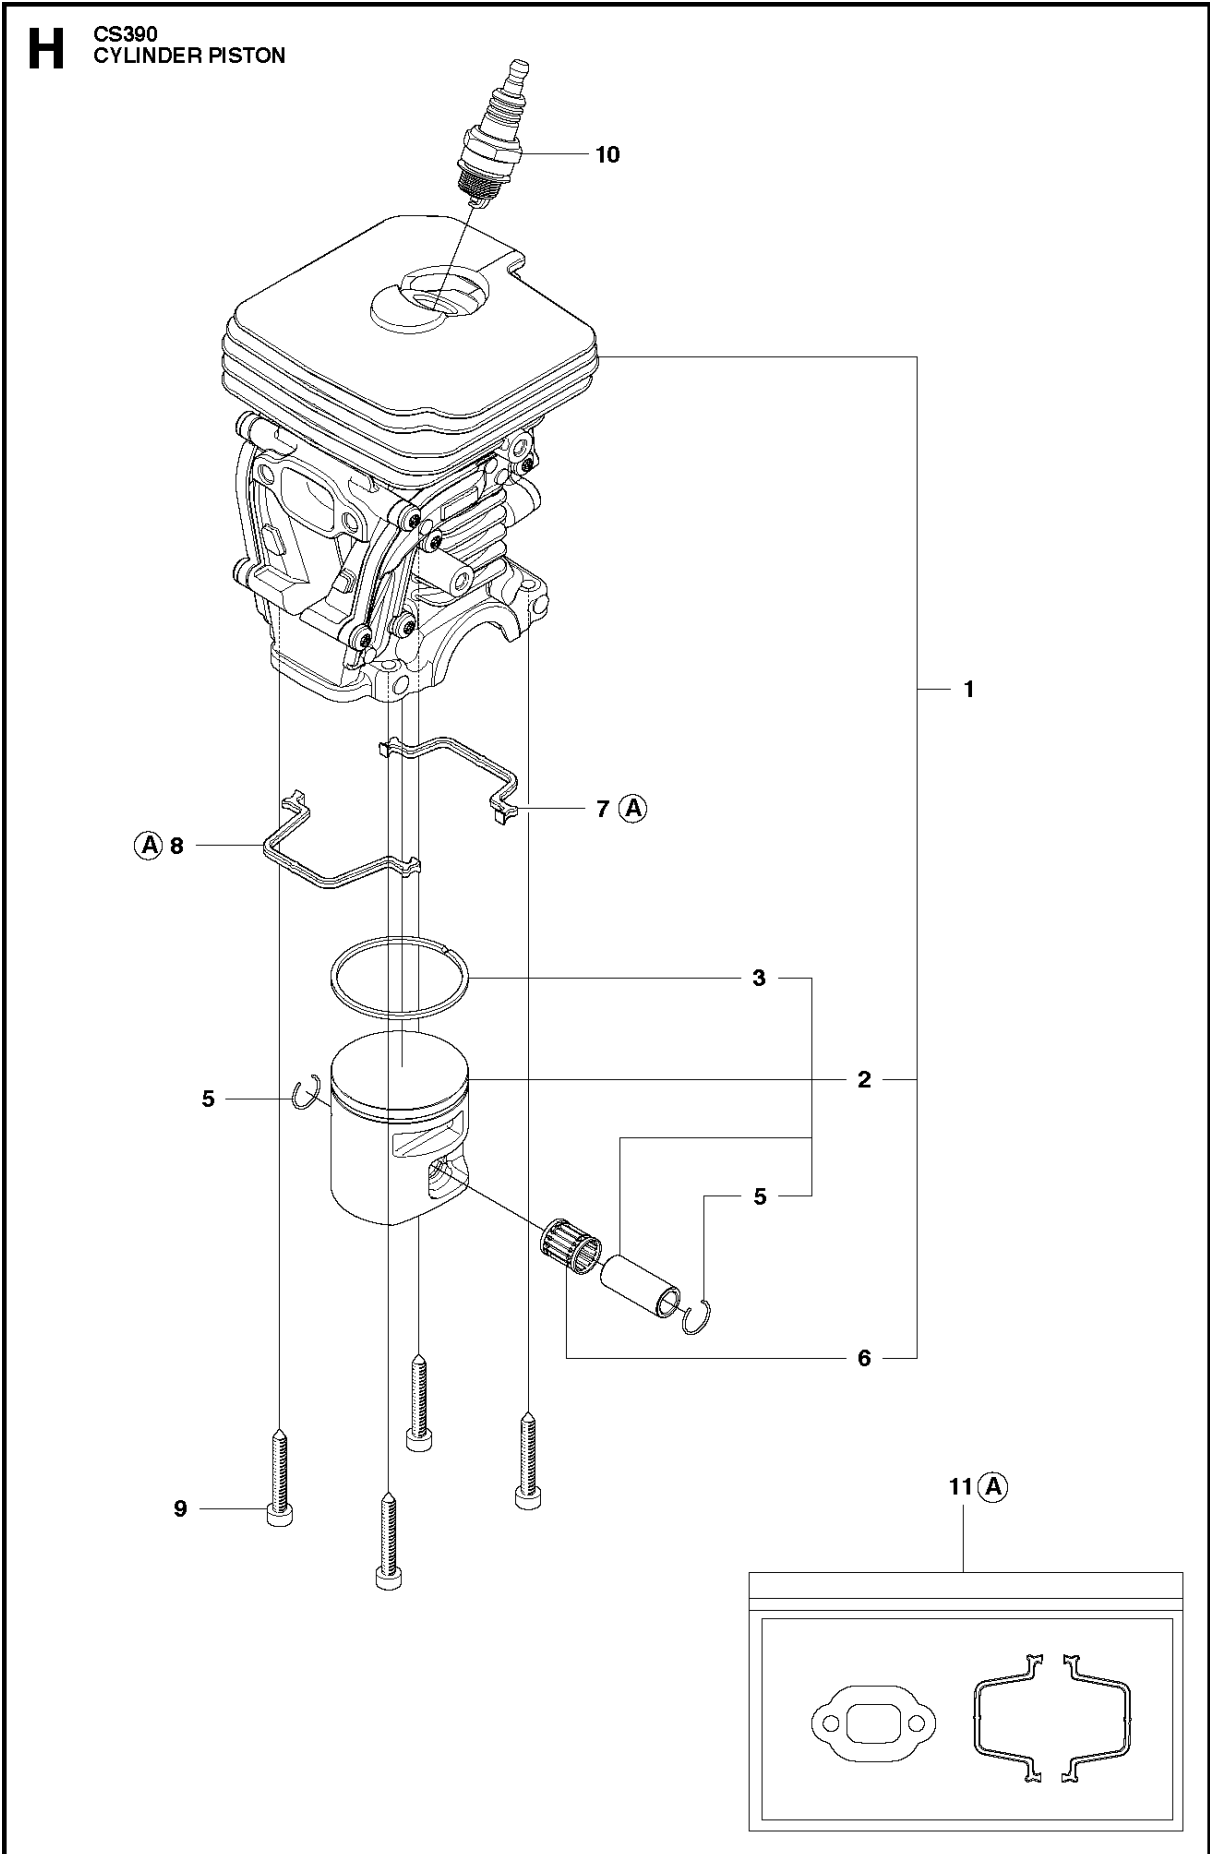

B CS350, CS390, CS410
CLUTCH & OIL PUMP

CLUTCH & OIL PUMP

CS390, 966766916 from 2011-07 -

Ref	Part No	Description	Remark	QTY	KIT
1	530 01 49-49	CLUTCH		1	
2	530 09 41-88	SPRING		1	1
3	578 25 71-01	CLUTCH DRUM		1	
4	503 53 92-01	NEEDLE BEARING		1	3
5	544 21 24-01	WORM GEAR		1	
6	540 05 79-01	PUMP PISTON		1	
7	537 15 48-01	PUMP CYLINDER		1	
8	544 08 42-01	OIL HOSE		1	
9	530 01 56-11	WASHER		1	

CRANKCASE

CS390, 966766916 from 2011-07 -

Ref	Part No	Description	Remark	QTY	KIT
1	576 24 78-01	CRANKCASE		1	
2	503 87 58-02	STIFFENING PLATE		1	1
3	503 87 54-02	BAR BOLT		1	
4	537 33 46-01	BAR BOLT		1	
5	544 03 64-01	BAR BOLT		1	1
6	503 24 09-05	NEEDLE ROLLER		1	1
7	530 02 61-19	CHECK VALVE		1	1
8	537 40 35-01	FILTER		1	1
7	530 02 61-19	CHECK VALVE		1	1
8	537 40 35-01	FILTER		1	1
9	544 08 33-01	OIL SCREEN		1	1
10	544 33 16-01	GUIDE PIN		3	1
11	503 86 93-01	CARBURETTOR		1	
12	544 11 12-02	TANK CAP ASSY		1	
15	503 88 63-01	PIN		1	
16	503 21 88-76	SCREW IHSC T		2	
17	501 00 76-01	LATERAL SUPPORT		1	
18	503 21 51-03	SCREW IHSC T		1	
19	544 28 46-01	CHAIN GUIDE PLATE		1	
20	503 21 70-10	SCREW CCRPANT		1	
21	544 28 65-01	INDRE BARKSTØD		1	
22	503 21 75-20	SCREW IHSCFT		2	
23	576 27 41-01	HAND GUARD		1	
24	503 89 24-01	LOCK		1	
25	503 89 30-01	SCREW		2	
26	503 43 65-01	POSITION SPRING		1	

J CS390
CRANKSHAFT

CRANKSHAFT

CS390, 966766916 from 2011-07 -

Ref	Part No	Description	Remark	QTY	KIT
1	544 34 38-01	CRANKSHAFT		1	
2	544 24 87-02	BALL BEARING		1	1
3	544 25 12-01	SEALING		1	1
4	544 24 88-02	BALL BEARING		1	1
5	544 25 13-01	SEALING		1	1
6	503 41 41-01	NEEDLE BEARING		1	

CYLINDER PISTON

CS390, 966766916 from 2011-07 -

Ref	Part No	Description	Remark	QTY	KIT
1	504 73 51-04	CYLINDER		1	
2	502 62 50-02	PISTON ASSY		1	1
3	544 40 59-01	PISTON RING		1	1,2
5	737 44 10-00	SNAP RING		2	1,2
6	503 41 41-01	NEEDLE BEARING		1	1
7	544 39 60-01	GASKET		1	11
8	544 39 59-01	GASKET		1	11
9	725 53 33-55	SCREW IHSCM		4	
10	503 23 51-11	SPARK PLUG		1	
11	504 79 40-01	GASKET		1	