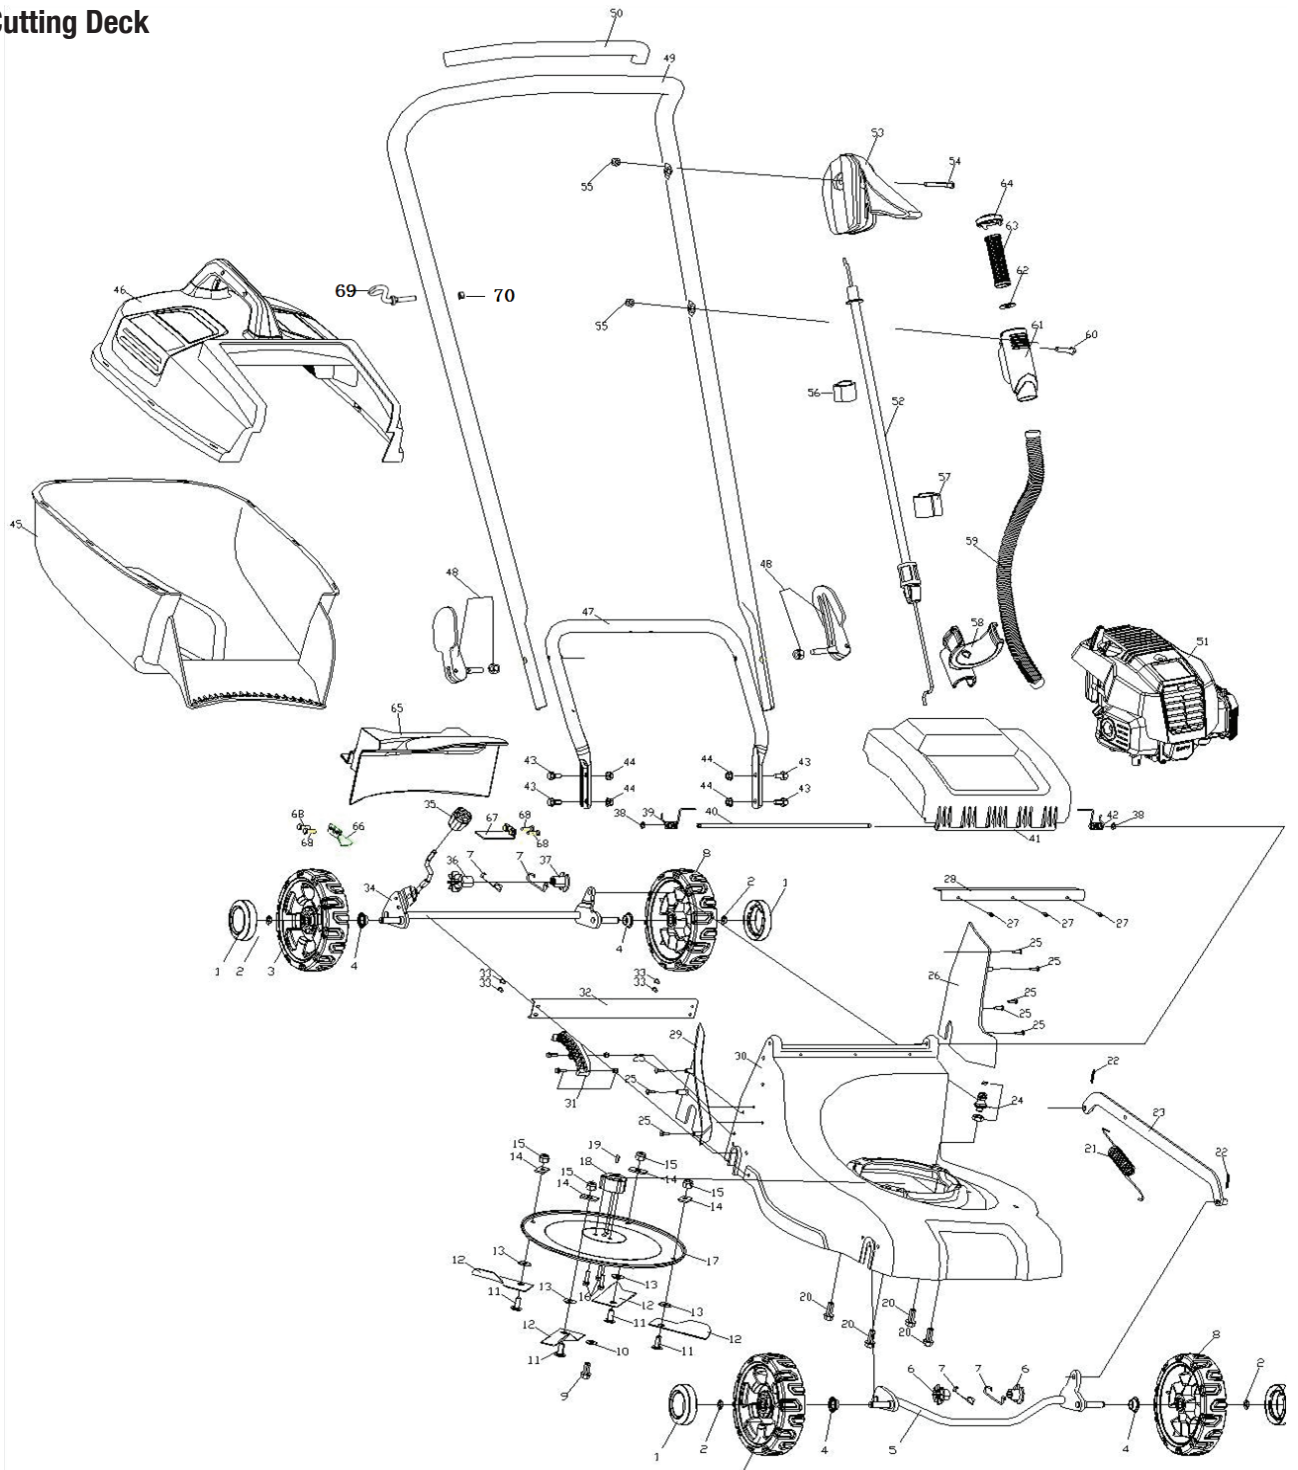

M48A Cutting Deck

Ref.	Part No.	Description	Qty
1	578831701	Wheel Cover (McCulloch Gold)	4
2	522387301	E-ring 9	4
3	578832501	Wheel Assembly-R	2
4	522242201	Dust Cover	4
5	578832601	Front Axle Assembly	1
6	578832701	Bush	2
7	522246401	Axle Securing Clip	4
8	578831501	Wheel Assembly-L	2
9	522228301	Bolt	1
10	522246801	Spacer	1
11	578845401	Blade Kit	1
12			
13			
14			
15