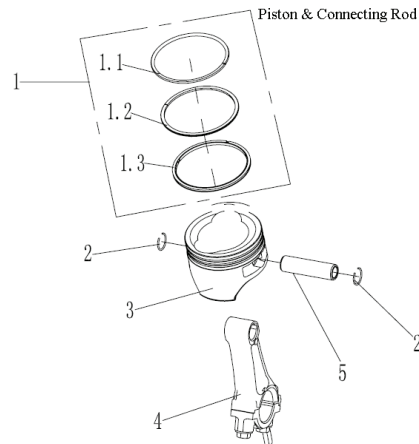

5. Piston & Connecting Rod Assembly

Ref.	Part No.	Description	Qty
1	522226801	Piston Ring Assy	1
1.1	578825901	Ring, First	1
1.2	578826001	Ring, Second	1
1.3	578826101	Oil Ring Assy	1
2	522227101	Clip, Piston Pin	2
3	522227001	Piston	1
4	522227301	Connecting Rod Assy	1
5	522227201	Piston Pin	1

Piston & Connecting Rod Ass'