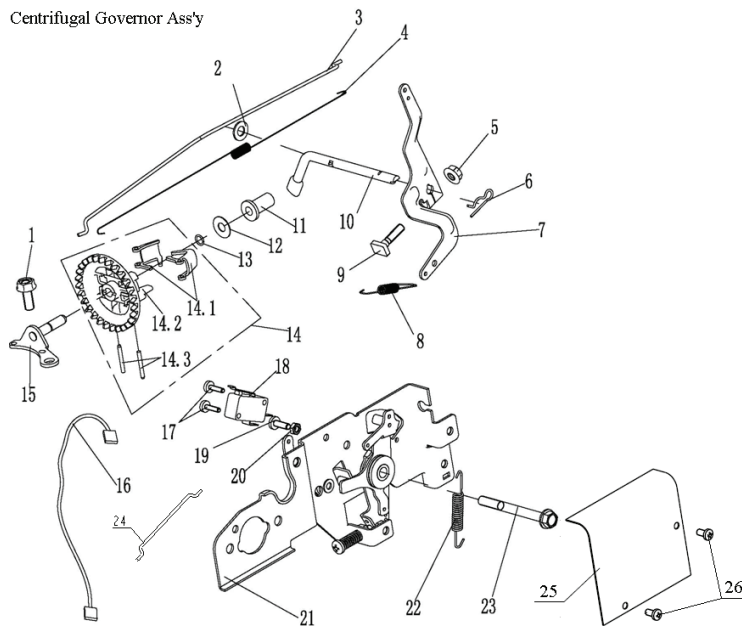

M48 & M48A Engine Components

11. Governor Assembly

Ref.	Part No.	Description	Qty
1	578825501	Bolt, M6x12	1
2	522251001	Gasket	1
3	522248501	Steel Wire Nuted Rod (I)	1
4	522248701	Tension Spring (II)	1
5	578827801	Nut, M6	1
6	522240801	clip, tube	1
7	522250801	Nutted Rod	1
8	522248301	Tension Spring (I)	1
9	522240501	Coach Bolt	1
10	522251101	Shifting Fork	1
11	578827901	Bunt	1
12	522239901	Washer 3	1
13	578828001	Retaining Ring	1
14	578845101	Centrifugal Governor Ass'y	1
14.1	578845201	Abaxial	2
14.2	578828101	Governor Body	1
14.3	578828201	Pin	2
15	578828301	Mount Ass'y	1
16	578828401	Grounding Flameout wire Ass'y	1
17	578828501	Bolt M3x12	2
18	522249601	Switch Ass'y	1
19	578828601	Bolt M4x8	1
20	522384201	Nut M4	1
21	522249401	Fixing Controller Ass'y	1
22	522248901	Controller Tension Spring	1
23	522380501	Bolt M6x60	1
24	522250601	Steel Wire Nuted Rod (I)	1
25	522249101	Shield	1
26	578828701	Bolt M5x8	2

Centrifugal Governor Ass'y