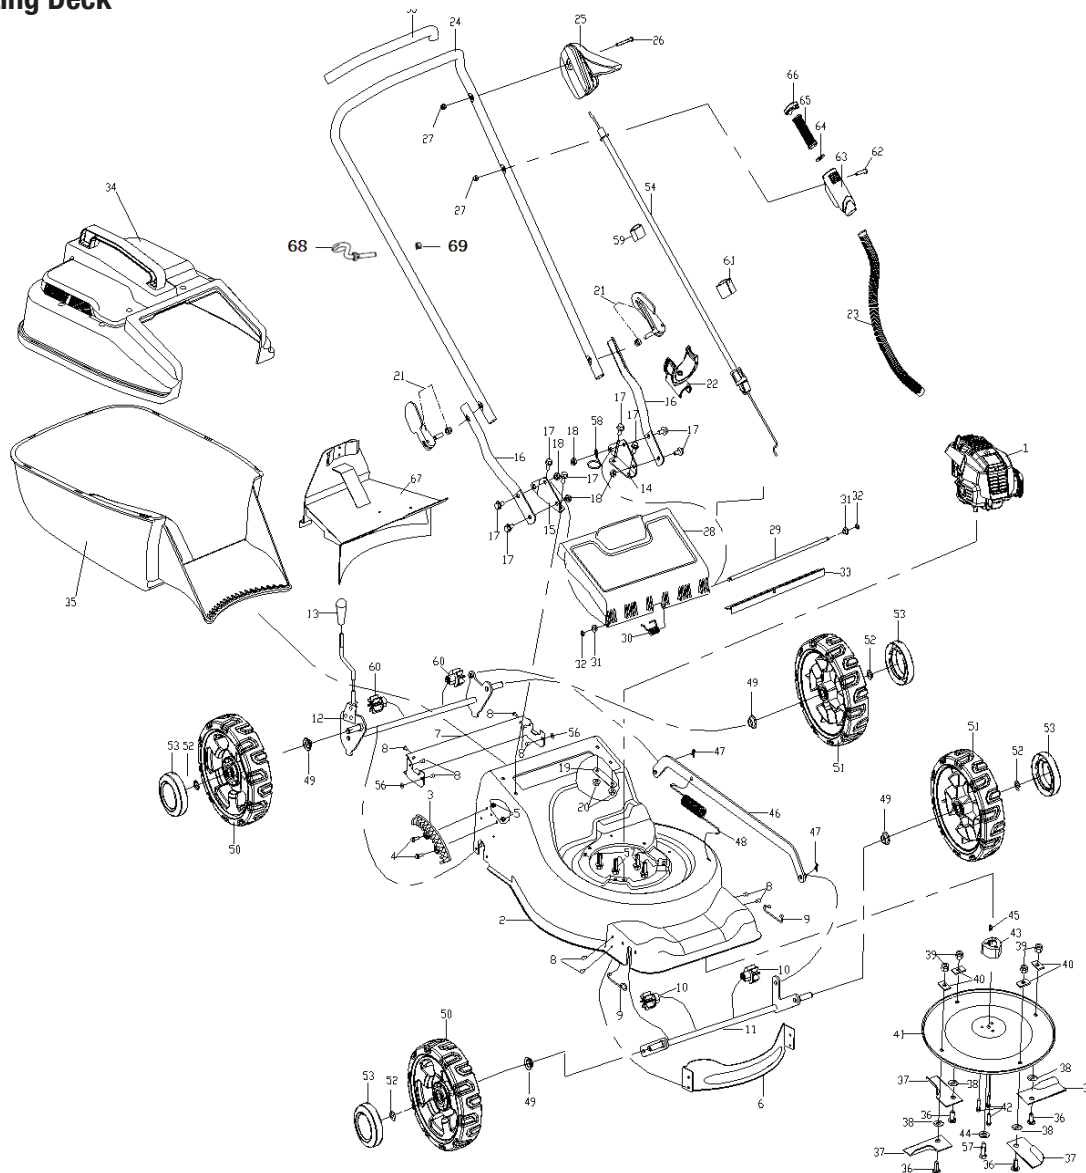

**M48 Lawn Mower 2011/07**  
**966588701**

**M48A Lawn Mower 2011/07**  
**966588801**

**M48 Cutting Deck**

| Ref. | Part No.  | Description               | Qty |
|------|-----------|---------------------------|-----|
| 1    | 578829201 | 5.5HP Engine              | 1   |
| 2    | 578845501 | Deck                      | 1   |
| 3    | 578829301 | Height Adjustment Bracket | 1   |
| 4    | 522380901 | Bolt M5x16                | 2   |
| 5    | 522384801 | Nut M5                    | 2   |
| 6    | 578829401 | Front Shield              | 1   |
| 7    | 578845601 | Rear back                 | 1   |
| 8    | 522388301 | Rivet 5x11                | 10  |
| 9    | 522246301 | Axle Securing Clip        | 2   |
| 10   | 578844801 | Front Rubber Bush         | 2   |
| 11   | 578829601 | Front Axle assembly       | 1   |
| 12   | 578829701 | Rear Axle assembly        | 1   |
| 13   | 578840901 | Knob                      | 1   |
| 14   | 578829801 | Handle Backet(L)          | 1   |
| 15   | 578829901 | Handle bracket(R)         | 1   |