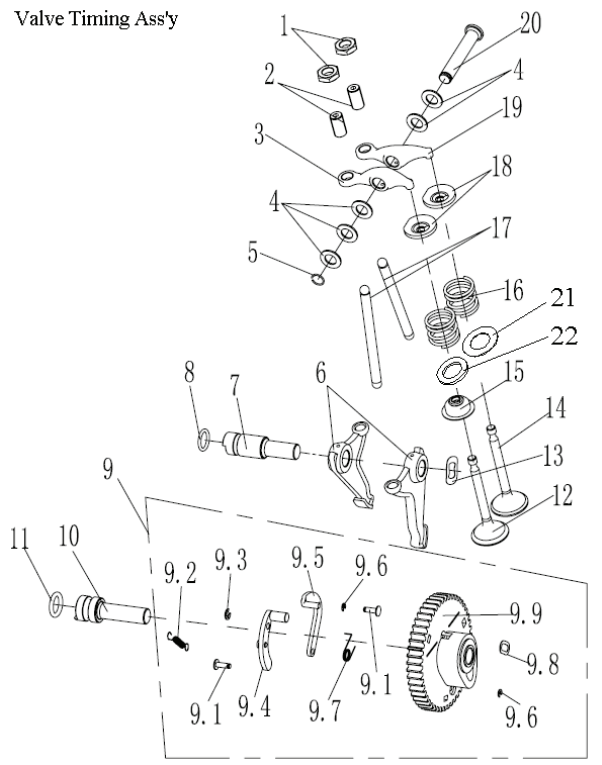

2. Valve Timing Assembly

Ref.	Part No.	Description	Qty
1	522230101	Valve Lash Adjusting Nut	2
2	522230001	Valve Lash Adjusting Screw	2
3	522229501	Inlet Valve Rocker	1
4	522230601	Washer	5
5	578823901	Retaining Ring 8	1
6	522230301	Idle Rod	2
7	522230401	Idle Rod Shaft	1
8	522232201	O Ring, 10.6 x 1.8 Diam.	1
9	522231101	Cam Assy	1
9.1	578824001	Shaft	2
9.2	578824101	Tension Spring	1
9.3	578824201	Retaining Ring 3	1
9.4	578824301	Pawl (I)	1
9.5	578824401	Pawl (II)	1
9.6	578824501	Retaining Ring 2	2
9.7	578824601	Torsion Spring	1
9.8	578824701	Ring Gasket	1
9.9	578824801	Cam Gear	1
10	522230501	Camshaft Set	1
11	522230701	O Ring, 11.2x2.5 Diam.	1
12	522228701	Inlet Valve	1
13	522230901	Wave Washer	1
14	522228801	Exhaust Valve	1
15	522231001	Inlet Valve Oil Seal	1
16	522228901	Valve Spring	2
17	522231501	Valve Tappet	2
18	522229201	Valve Spring Seat	2
19	522229701	Exhaust Valve Rocker	1
20	522230201	Rocker Shaft	1
21	578824901	Washer	1
22	578825001	Washer	1