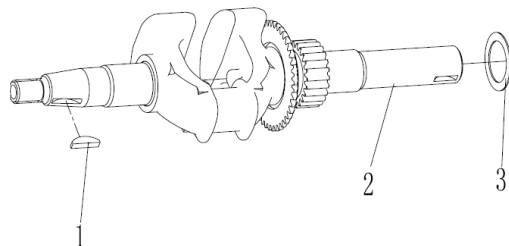

4. Crankshaft Assembly

Ref.	Part No.	Description	Qty
1	522230801	Semicircular Key	1
2	578825801	Crankshaft Assy	1
3	522226901	Washer 25*35*0.8	1

Crankshaft Ass'y