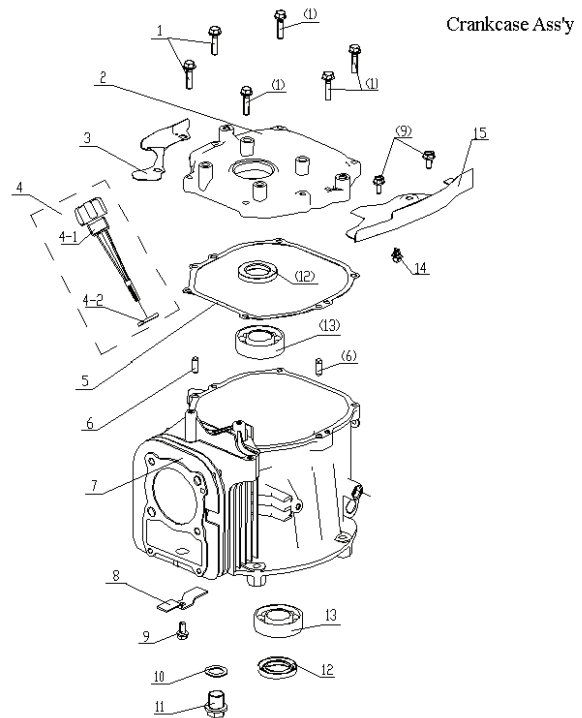

M48 & M48A Engine Components

3. Crankcase Assembly

Ref.	Part No.	Description	Qty
1	578825101	Bolt, M6×30	6
2	522226201	Crankcase Cover	1
3	578825201	Wind Shield, Left	1
4	522226501	Oil Dip Rod Assy	1
4.1	578825301	Oil Dip Rod	1
4.2	578825401	Oil Sealing Plate	1
5	522226101	Paper Gasket	1
6	522226601	Aligning Pin	2
7	579012901	Crankcase Assy	1
8	522226301	Shield	1
9	578825501	Bolt, M6x12	3
10	522242401	Washer, 16×24×1.4	1
11	522252701	Bleeding Screw, M16×15	1
12	522251601	Oil Seal	2
13	522825601	Bearing, 6025/P53	2
14	522255601	CLIP	1
15	578825701	Wind Shield, Right	1