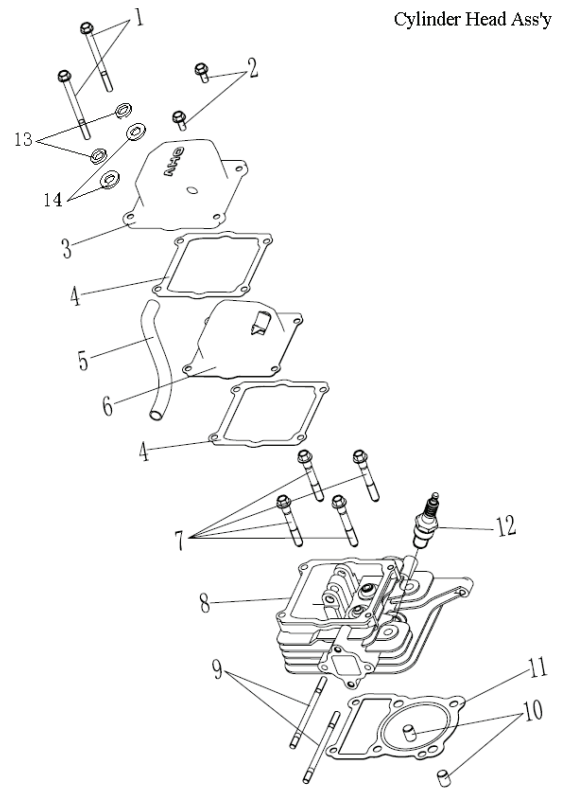

M48 & M48A Engine Components

1. Cylinder Head Assembly

Ref.	Part No.	Description	Qty
1	522225501	Bolt, M6x80	2
2	578823301	Bolt, M6x20	2
3	522225801	Cylinder Head Casing	1
4	522225301	Gasket	2
5	522225901	Breather Tube	1
6	522225701	Cylinder Head Cover Spacer	1
7	578823401	Bolt, M8x55	4
8	522225601	Cover, Cylinder	1
9	522225201	Double Screw Stud	2
10	578823501	Aligning Pin	2
11	578823601	Cylinder Head Gasket	1
12	522262201	Spark Plug	1
13	578823701	Spring Washer $\Phi 6$	2
14	578823801	Plane Washer $\Phi 6$	2