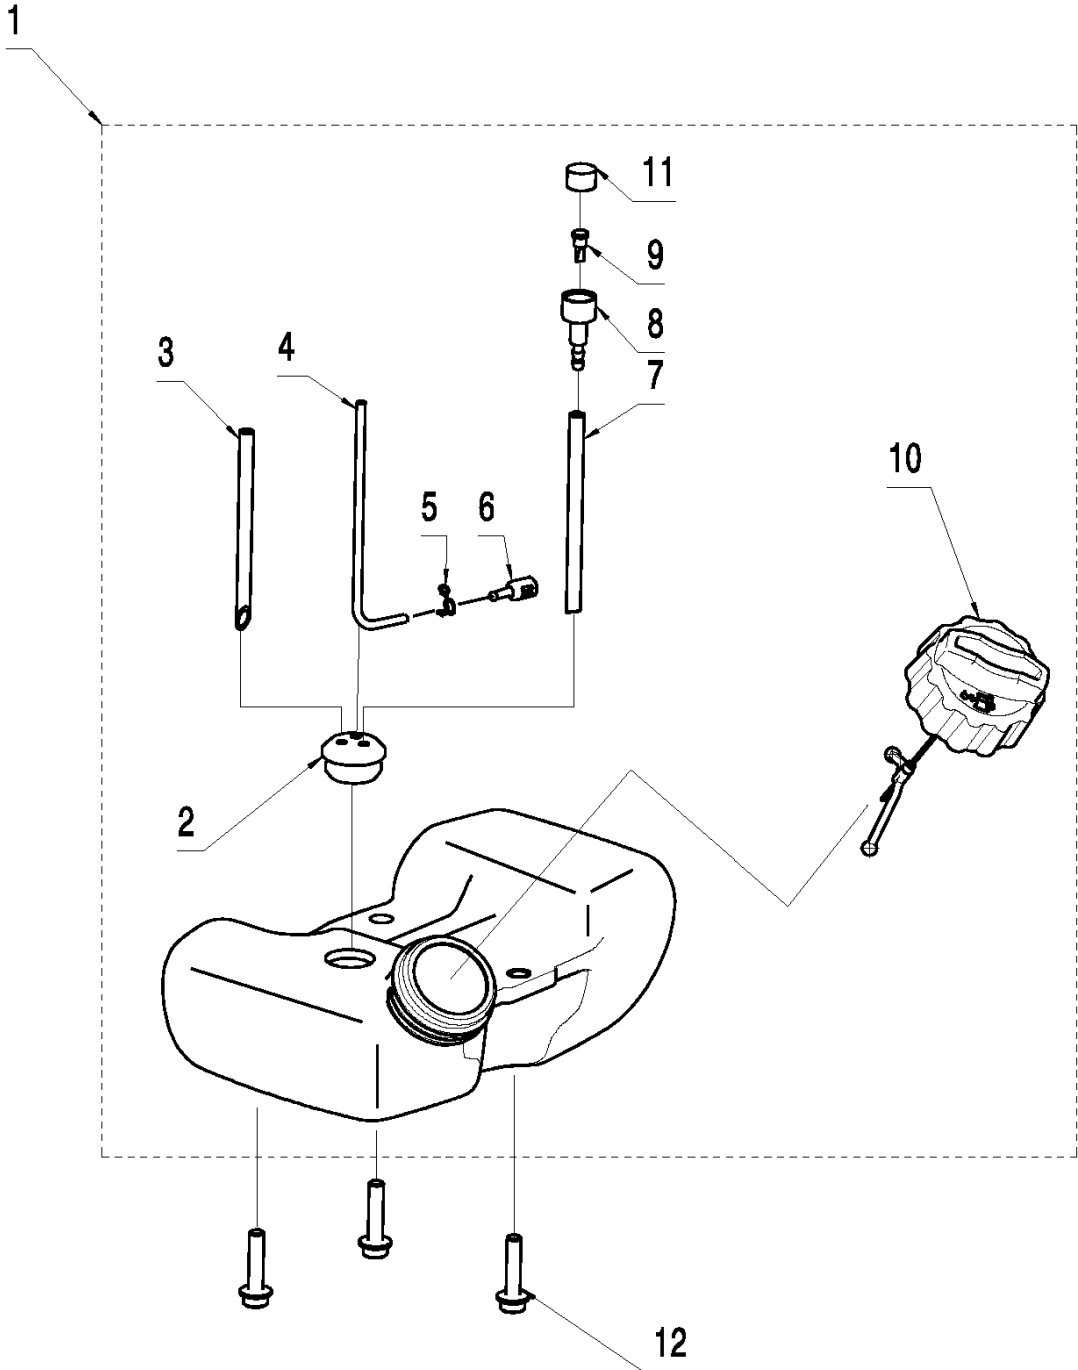

E T26CS
FUEL TANK

FUEL TANK

T26 CS, 967207701, 2014-02

Ref	Part No	Description	Remark	QTY	KIT
1	585 30 11-01	FUEL TANK ASSY		1	
2	575 31 28-01	GROMMET		1	1
3	575 31 30-01	FUEL HOSE		1	1
4	575 31 31-01	FUEL HOSE		1	1
5	586 09 54-01	CLAMP		1	1
6	574 22 70-01	FUEL FILTER		1	1
7	575 31 29-01	VENTILATING HOSE		1	1
8	575 48 44-01	VALVE HOUSING		1	1
9	575 48 45-01	VALVE NIPPLE		1	1
10	580 92 68-01	TANK CAP ASSY		1	1
11	575 48 46-01	FILTER		1	1
12	575 31 33-01	SCREW		3