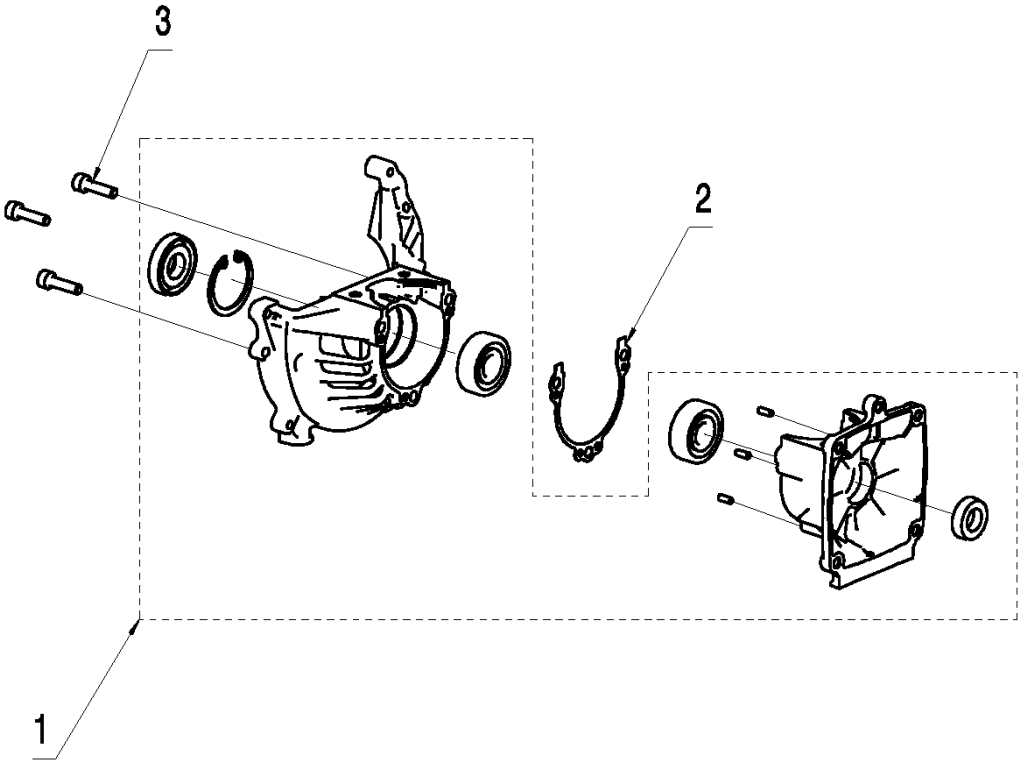

SPARE PARTS LIST

TRIMMERS/EDGERS

T26 CS, 967207701, 2014-02

A T26CS
BEVEL GEAR & LOWER SHAFT

Ref	Part No	Description	Remark	QTY	KIT
1	578 91 04-01	TUBE		1	
2	522 75 19-01	SCREW ITXSCFM		1	1
3	574 40 44-01	LOCKING NUT		1	1
4	574 61 31-01	TRIMMER GUARD ASSY		1	
5	574 52 34-01	KNIFE		1	4
6	573 92 58-01	SCREW ITXSCFT		2	4
7	586 22 16-01	WRENCH		1	

G B26PS
CARBURATER & AIR FILTER

CARBURETOR & AIR FILTER

T26 CS, 967207701, 2014-02

Ref	Part No	Description	Remark	QTY KIT
1	537 21 32-01	KNOB		1
2	584 91 76-01	FILTER COVER		1
3	575 30 95-01	AIR FILTER		1
4	578 30 39-01	SCREW		2
5	575 30 97-01	FILTER HOLDER ASSY		1
6	584 27 41-01	CARBURETTOR		1
7	575 31 09-01	GASKET		1
8	584 95 62-01	SCREW		4
9	575 31 13-01	GROMMET		1
10	575 31 14-01	INSULATOR		1
11	575 31 15-01	GASKET		1
12	575 31 11-01	INLET PIPE		1
13	575 31 12-01	HOSE CLAMP		2
14	585 69 38-01	DECAL		1

D T26CS
CLUTCH

CLUTCH COVER

T26 CS, 967207701, 2014-02

Ref	Part No	Description	Remark	QTY	KIT
1	584 91 73-01	CLUTCH COVER ASSY		1	
2	525 75 51-04	SCREW ITXSCFM		1	
3	525 75 51-01	SCREW ITXSCFM		4	
4	731 23 14-01	HEXAGON NUT		1	1
5	586 55 70-01	TOOL KIT		1	
6	586 55 69-01	CLUTCH SPRING		1	5

L T26CS
CRANKCASE

CRANKCASE

T26 CS, 967207701, 2014-02

Ref	Part No	Description	Remark	QTY KIT
1	586 59 49-01	TOOL KIT		1
2	575 31 19-01	GASKET		1
3	584 95 59-01	SCREW		3

K T26CS
Crankshaft

Ref	Part No	Description	Remark	QTY KIT
1	586 49 16-01	TOOL KIT		1