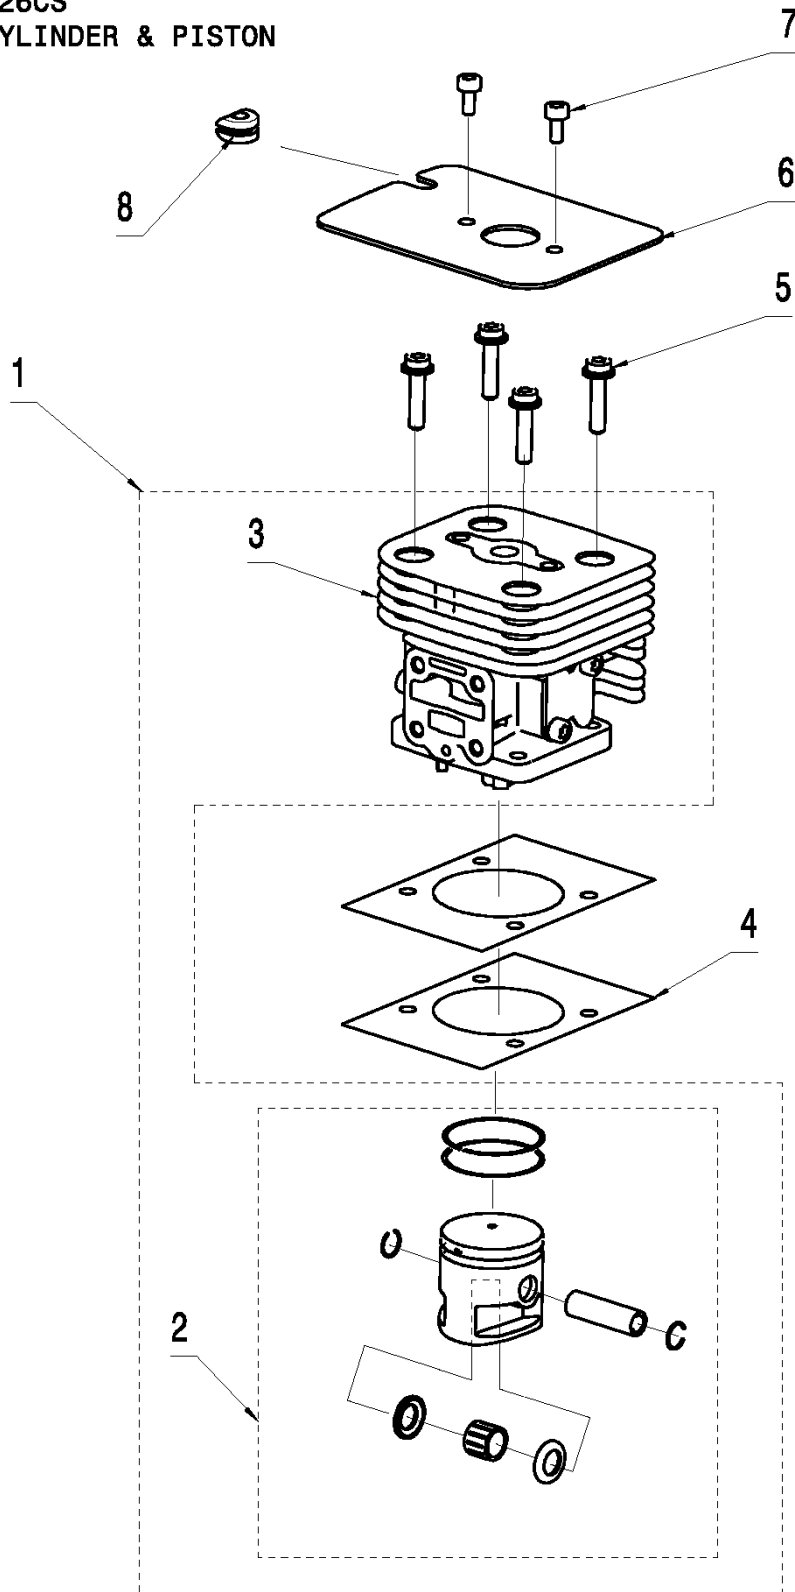

SPARE PARTS LIST

TRIMMERS/EDGERS

T26 CS, 967207701, 2014-02

A T26CS
BEVEL GEAR & LOWER SHAFT

Ref	Part No	Description	Remark	QTY	KIT
1	578 91 04-01	TUBE		1	
2	522 75 19-01	SCREW ITXSCFM		1	1
3	574 40 44-01	LOCKING NUT		1	1
4	574 61 31-01	TRIMMER GUARD ASSY		1	
5	574 52 34-01	KNIFE		1	4
6	573 92 58-01	SCREW ITXSCFT		2	4
7	586 22 16-01	WRENCH		1	

D T26CS
CLUTCH

CLUTCH COVER

T26 CS, 967207701, 2014-02

Ref	Part No	Description	Remark	QTY	KIT
1	584 91 73-01	CLUTCH COVER ASSY		1	
2	525 75 51-04	SCREW ITXSCFM		1	
3	525 75 51-01	SCREW ITXSCFM		4	
4	731 23 14-01	HEXAGON NUT		1	1
5	586 55 70-01	TOOL KIT		1	
6	586 55 69-01	CLUTCH SPRING		1	5

L T26CS
CRANKCASE

CRANKCASE

T26 CS, 967207701, 2014-02

Ref	Part No	Description	Remark	QTY KIT
1	586 59 49-01	TOOL KIT		1
2	575 31 19-01	GASKET		1
3	584 95 59-01	SCREW		3

K T26CS
Crankshaft

Ref	Part No	Description	Remark	QTY KIT
1	586 49 16-01	TOOL KIT		1

J T26CS
CYLINDER & PISTON

CYLINDER PISTON

T26 CS, 967207701, 2014-02

Ref	Part No	Description	Remark	QTY KIT
1	586 49 14-01	TOOL KIT		1
2	586 49 15-01	TOOL KIT		1
3	578 41 19-01	CYLINDER ASSY		1
4	575 30 78-01	GASKET		2
5	584 95 60-01	SCREW		4
6	575 30 67-01	PLATE		1
7	575 30 66-01	SCREW		2
8	585 59 72-01	GROMMET		1