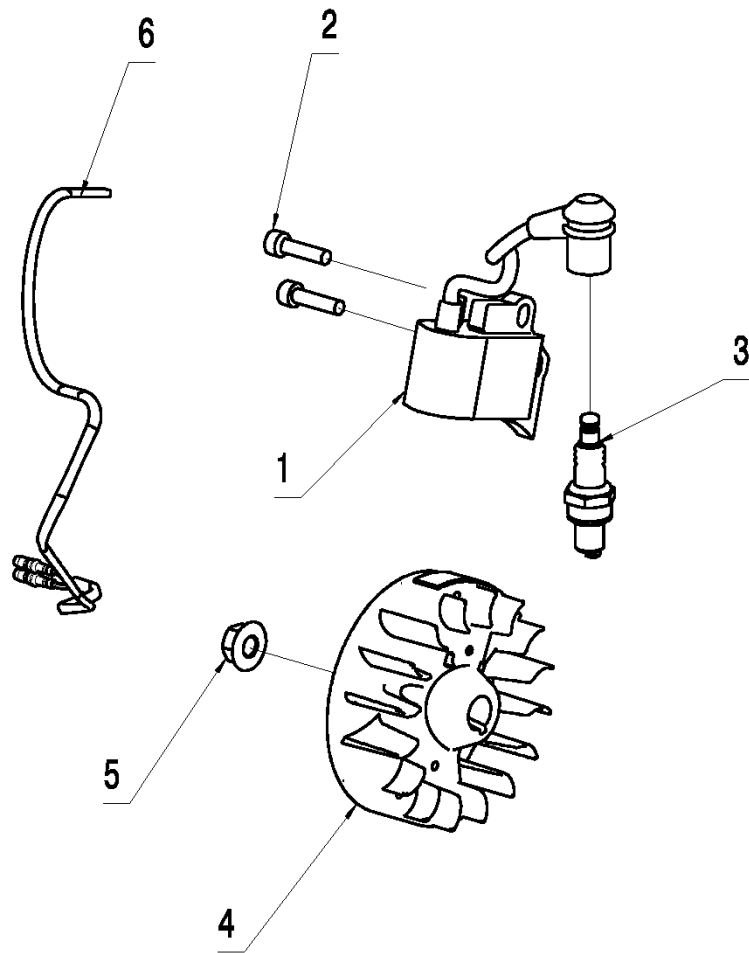

SPARE PARTS LIST

TRIMMERS/EDGERS

T26 CS, 967207701, 2014-02

A T26CS
BEVEL GEAR & LOWER SHAFT

Ref	Part No	Description	Remark	QTY	KIT
1	578 91 04-01	TUBE		1	
2	522 75 19-01	SCREW ITXSCFM		1	1
3	574 40 44-01	LOCKING NUT		1	1
4	574 61 31-01	TRIMMER GUARD ASSY		1	
5	574 52 34-01	KNIFE		1	4
6	573 92 58-01	SCREW ITXSCFT		2	4
7	586 22 16-01	WRENCH		1	

E T26CS
FUEL TANK

FUEL TANK

T26 CS, 967207701, 2014-02

Ref	Part No	Description	Remark	QTY	KIT
1	585 30 11-01	FUEL TANK ASSY		1	
2	575 31 28-01	GROMMET		1	1
3	575 31 30-01	FUEL HOSE		1	1
4	575 31 31-01	FUEL HOSE		1	1
5	586 09 54-01	CLAMP		1	1
6	574 22 70-01	FUEL FILTER		1	1
7	575 31 29-01	VENTILATING HOSE		1	1
8	575 48 44-01	VALVE HOUSING		1	1
9	575 48 45-01	VALVE NIPPLE		1	1
10	580 92 68-01	TANK CAP ASSY		1	1
11	575 48 46-01	FILTER		1	1
12	575 31 33-01	SCREW		3	

I T26CS
IGNITION

IGNITION SYSTEM

T26 CS, 967207701, 2014-02

Ref	Part No	Description	Remark	QTY KIT
1	585 56 55-01	IGNITION MODULE		1
2	584 95 59-01	SCREW		2
3	578 41 02-01	SPARK PLUG		1
4	585 56 57-01	FLYWHEEL		1
5	574 22 34-01	NUT		1
6	574 48 89-03	SHORT CIRCUIT CABLE		1

Ref	Part No	Description	Remark	QTY	KIT
1	530 01 58-20	SCREW		1	
2	545 07 42-01	HANDLE LOOP		1	
3	530 05 91-85	CLAMP		1	
4	530 01 61-52	WING NUT		1	
5	585 47 05-01	DRIVE SHAFT ASSY		1	
6	574 18 21-01	SCREW		1	5
7	585 68 52-01	CLAMP		1	5
8	574 32 22-02	KNOB		1	5