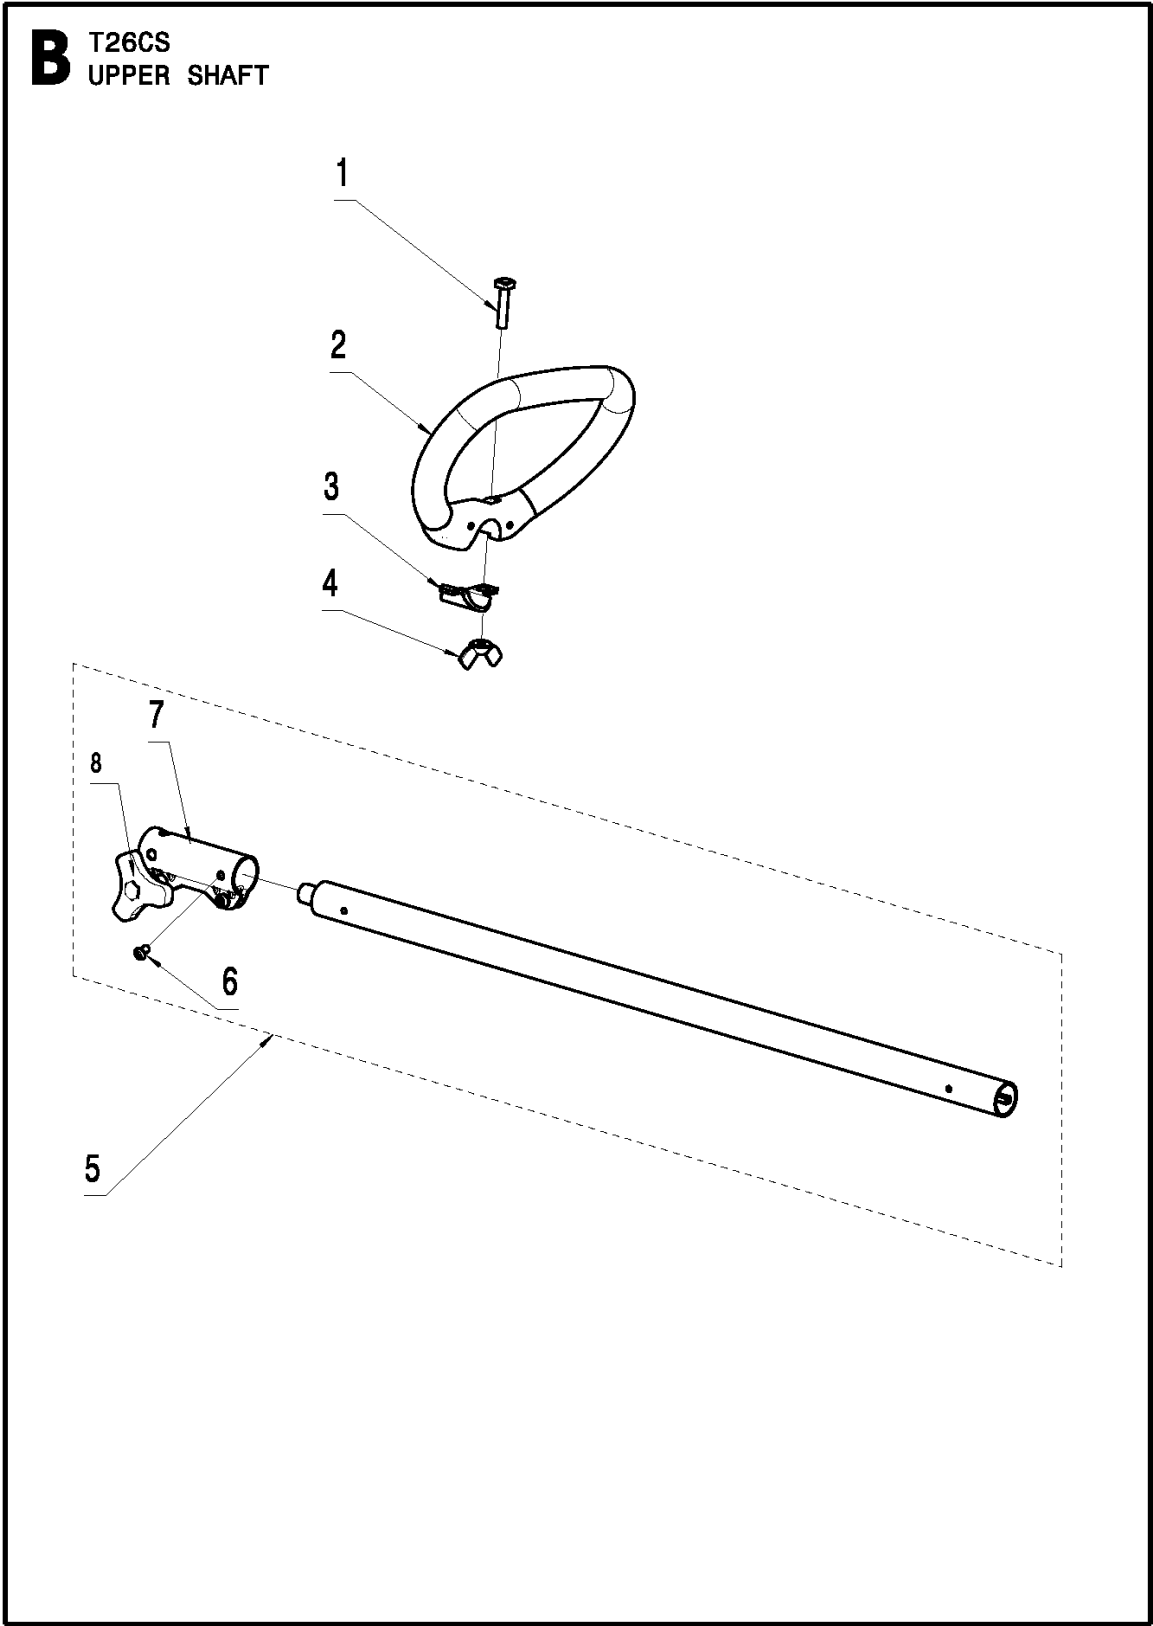

J

SHAFT & HANDLE

T26 CS, 967207701, 2014-02

Ref	Part No	Description	Remark	QTY	KIT
1	530 01 58-20	SCREW		1	
2	545 07 42-01	HANDLE LOOP		1	
3	530 05 91-85	CLAMP		1	
4	530 01 61-52	WING NUT		1	
5	585 47 05-01	DRIVE SHAFT ASSY		1	
6	574 18 21-01	SCREW		1	5
7	585 68 52-01	CLAMP		1	5
8	574 32 22-02	KNOB		1	5