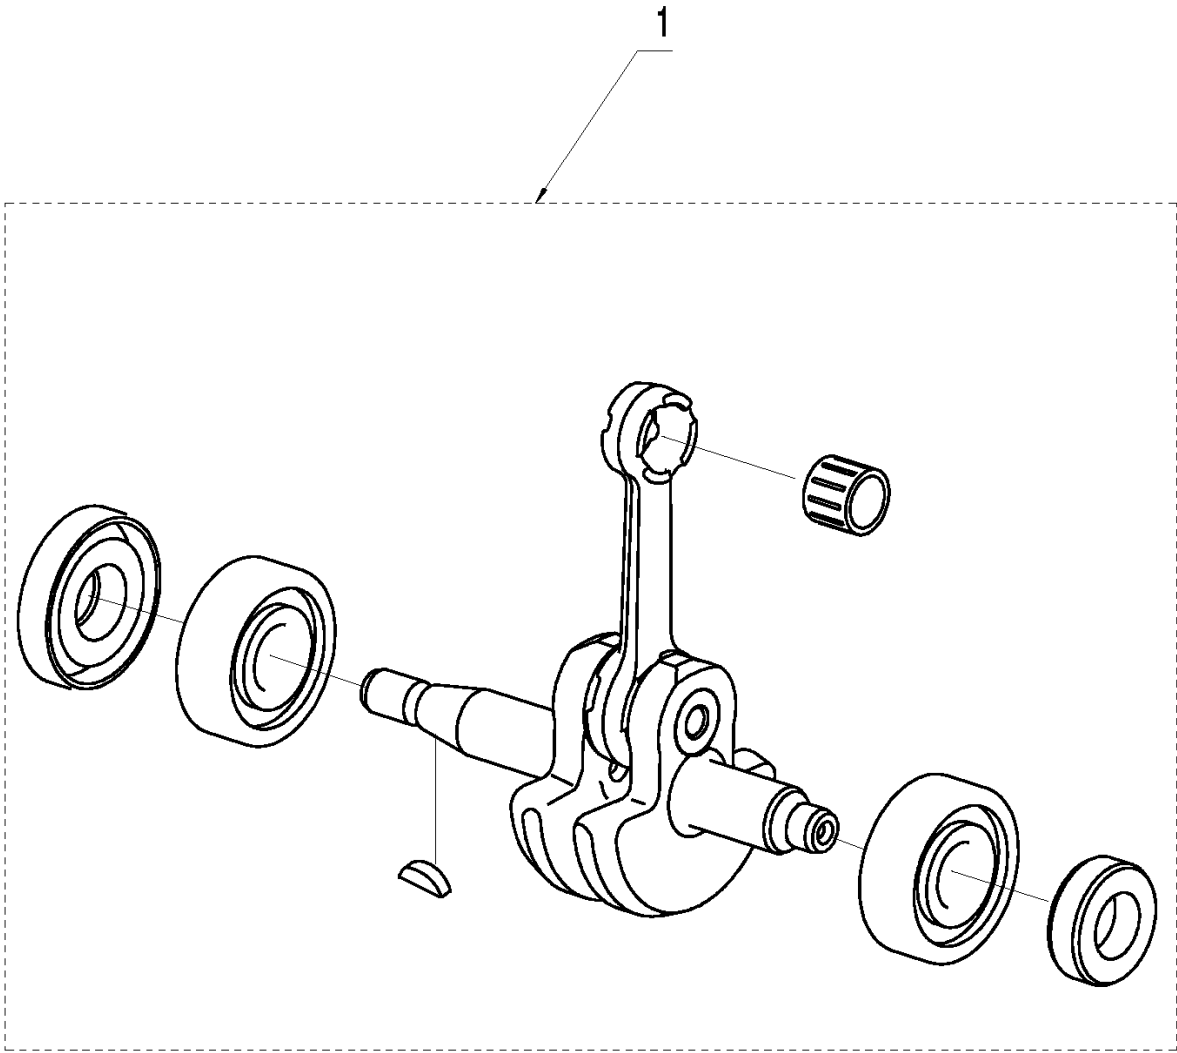

SPARE PARTS LIST

TRIMMERS/EDGERS

T26 CS, 967207701, 2014-02

A T26CS
BEVEL GEAR & LOWER SHAFT

Ref	Part No	Description	Remark	QTY	KIT
1	578 91 04-01	TUBE		1	
2	522 75 19-01	SCREW ITXSCFM		1	1
3	574 40 44-01	LOCKING NUT		1	1
4	574 61 31-01	TRIMMER GUARD ASSY		1	
5	574 52 34-01	KNIFE		1	4
6	573 92 58-01	SCREW ITXSCFT		2	4
7	586 22 16-01	WRENCH		1	

D T26CS
CLUTCH

CLUTCH COVER

T26 CS, 967207701, 2014-02

Ref	Part No	Description	Remark	QTY	KIT
1	584 91 73-01	CLUTCH COVER ASSY		1	
2	525 75 51-04	SCREW ITXSCFM		1	
3	525 75 51-01	SCREW ITXSCFM		4	
4	731 23 14-01	HEXAGON NUT		1	1
5	586 55 70-01	TOOL KIT		1	
6	586 55 69-01	CLUTCH SPRING		1	5

L T26CS
CRANKCASE

CRANKCASE

T26 CS, 967207701, 2014-02

Ref	Part No	Description	Remark	QTY KIT
1	586 59 49-01	TOOL KIT		1
2	575 31 19-01	GASKET		1
3	584 95 59-01	SCREW		3

K T26CS
Crankshaft

Ref	Part No	Description	Remark	QTY KIT
1	586 49 16-01	TOOL KIT		1

J T26CS
CYLINDER & PISTON

CYLINDER PISTON

T26 CS, 967207701, 2014-02

Ref	Part No	Description	Remark	QTY KIT
1	586 49 14-01	TOOL KIT		1
2	586 49 15-01	TOOL KIT		1
3	578 41 19-01	CYLINDER ASSY		1
4	575 30 78-01	GASKET		2
5	584 95 60-01	SCREW		4
6	575 30 67-01	PLATE		1
7	575 30 66-01	SCREW		2
8	585 59 72-01	GROMMET		1