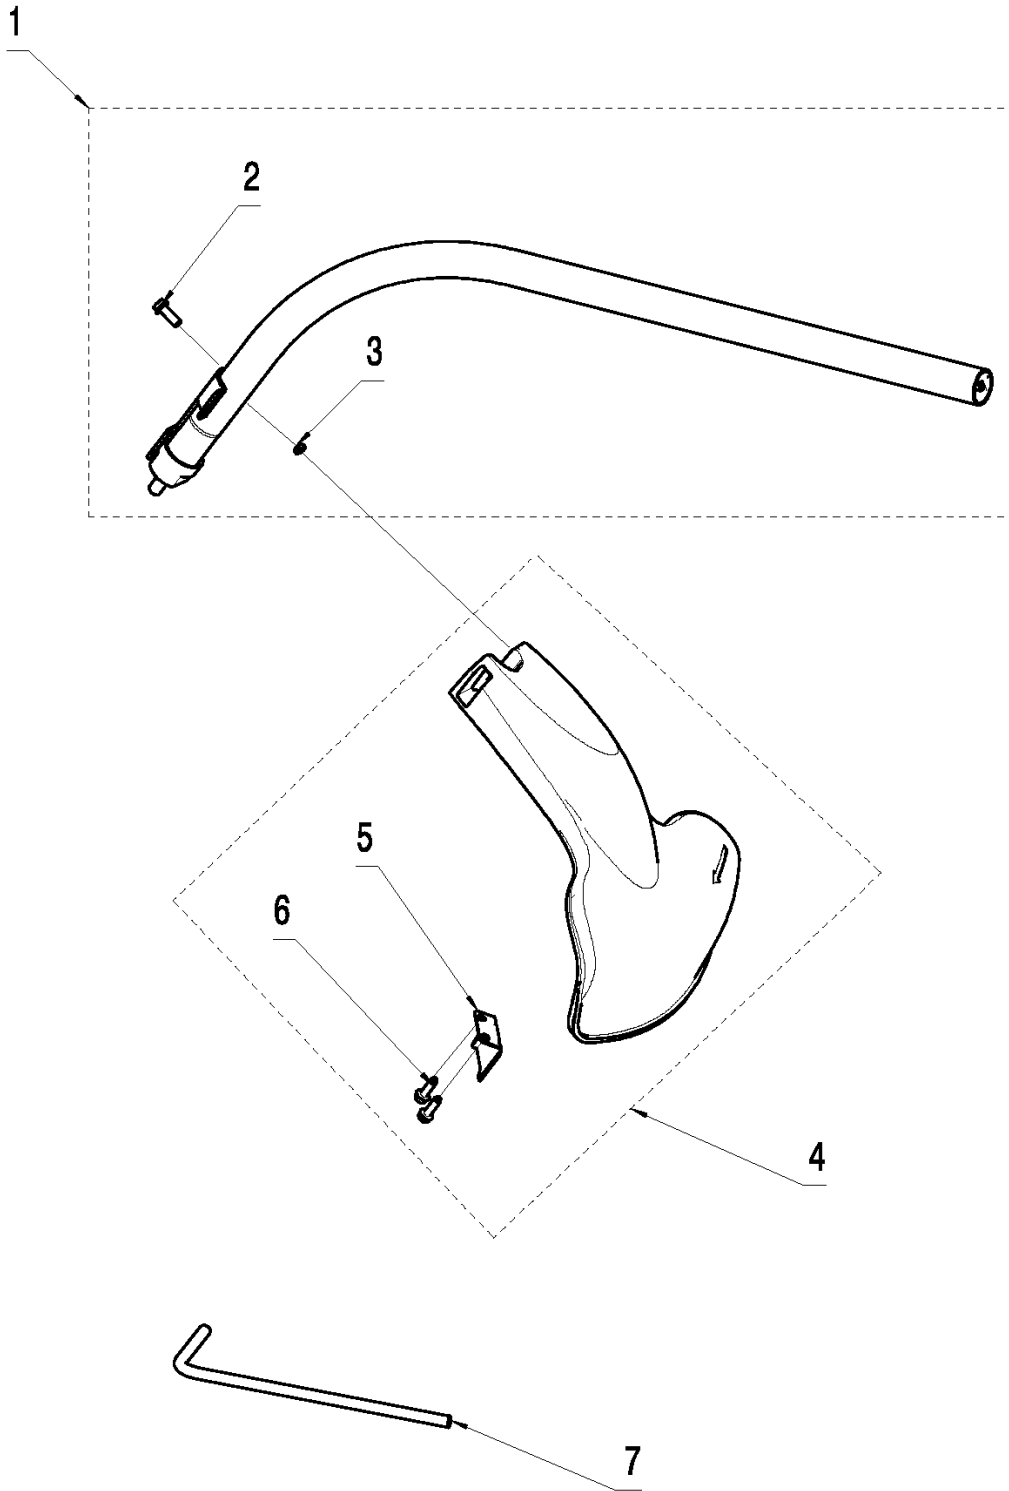

SPARE PARTS LIST

TRIMMERS/EDGERS

T26 CS, 967207701, 2014-02

A T26CS
BEVEL GEAR & LOWER SHAFT

Ref	Part No	Description	Remark	QTY	KIT
1	578 91 04-01	TUBE		1	
2	522 75 19-01	SCREW ITXSCFM		1	1
3	574 40 44-01	LOCKING NUT		1	1
4	574 61 31-01	TRIMMER GUARD ASSY		1	
5	574 52 34-01	KNIFE		1	4
6	573 92 58-01	SCREW ITXSCFT		2	4
7	586 22 16-01	WRENCH		1	

G B26PS
CARBURATER & AIR FILTER

CARBURETOR & AIR FILTER

T26 CS, 967207701, 2014-02

Ref	Part No	Description	Remark	QTY KIT
1	537 21 32-01	KNOB		1
2	584 91 76-01	FILTER COVER		1
3	575 30 95-01	AIR FILTER		1
4	578 30 39-01	SCREW		2
5	575 30 97-01	FILTER HOLDER ASSY		1
6	584 27 41-01	CARBURETTOR		1
7	575 31 09-01	GASKET		1
8	584 95 62-01	SCREW		4
9	575 31 13-01	GROMMET		1
10	575 31 14-01	INSULATOR		1
11	575 31 15-01	GASKET		1
12	575 31 11-01	INLET PIPE		1
13	575 31 12-01	HOSE CLAMP		2
14	585 69 38-01	DECAL		1

D T26CS
CLUTCH

CLUTCH COVER

T26 CS, 967207701, 2014-02

Ref	Part No	Description	Remark	QTY	KIT
1	584 91 73-01	CLUTCH COVER ASSY		1	
2	525 75 51-04	SCREW ITXSCFM		1	
3	525 75 51-01	SCREW ITXSCFM		4	
4	731 23 14-01	HEXAGON NUT		1	1
5	586 55 70-01	TOOL KIT		1	
6	586 55 69-01	CLUTCH SPRING		1	5

L T26CS
CRANKCASE

CRANKCASE

T26 CS, 967207701, 2014-02

Ref	Part No	Description	Remark	QTY KIT
1	586 59 49-01	TOOL KIT		1
2	575 31 19-01	GASKET		1
3	584 95 59-01	SCREW		3

K T26CS
Crankshaft

Ref	Part No	Description	Remark	QTY KIT
1	586 49 16-01	TOOL KIT		1