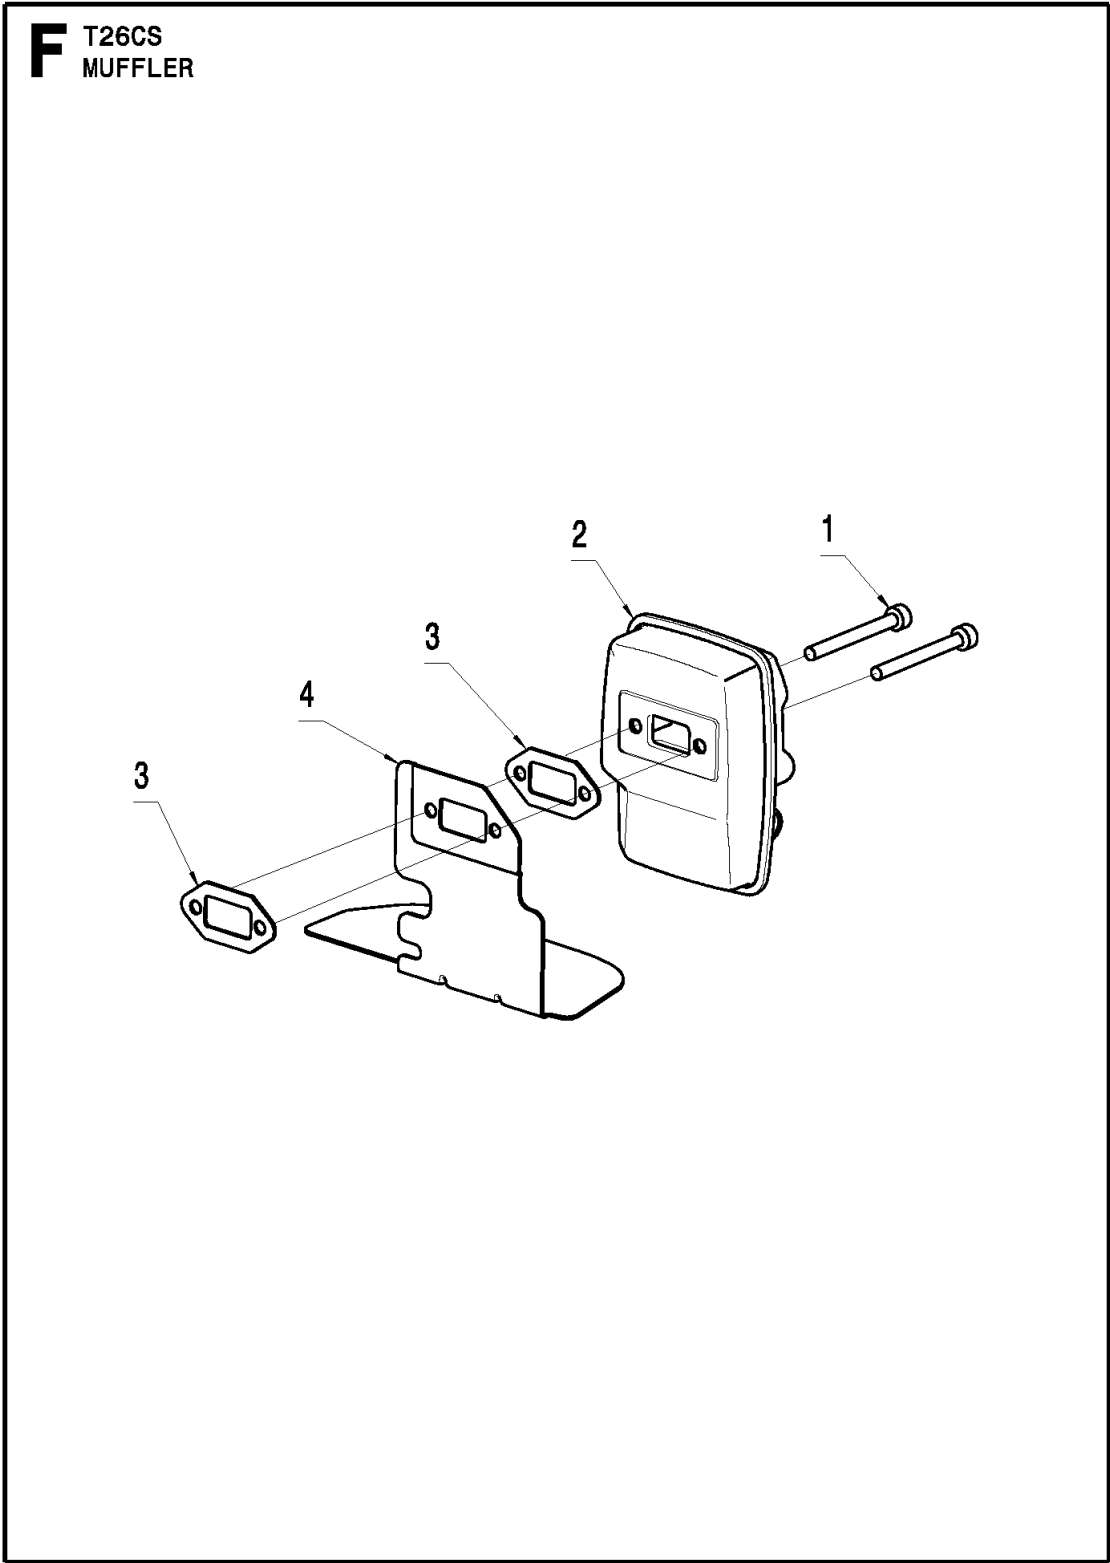

I T26CS
IGNITION

IGNITION SYSTEM

T26 CS, 967207701, 2014-02

Ref	Part No	Description	Remark	QTY KIT
1	585 56 55-01	IGNITION MODULE		1
2	584 95 59-01	SCREW		2
3	578 41 02-01	SPARK PLUG		1
4	585 56 57-01	FLYWHEEL		1
5	574 22 34-01	NUT		1
6	574 48 89-03	SHORT CIRCUIT CABLE		1