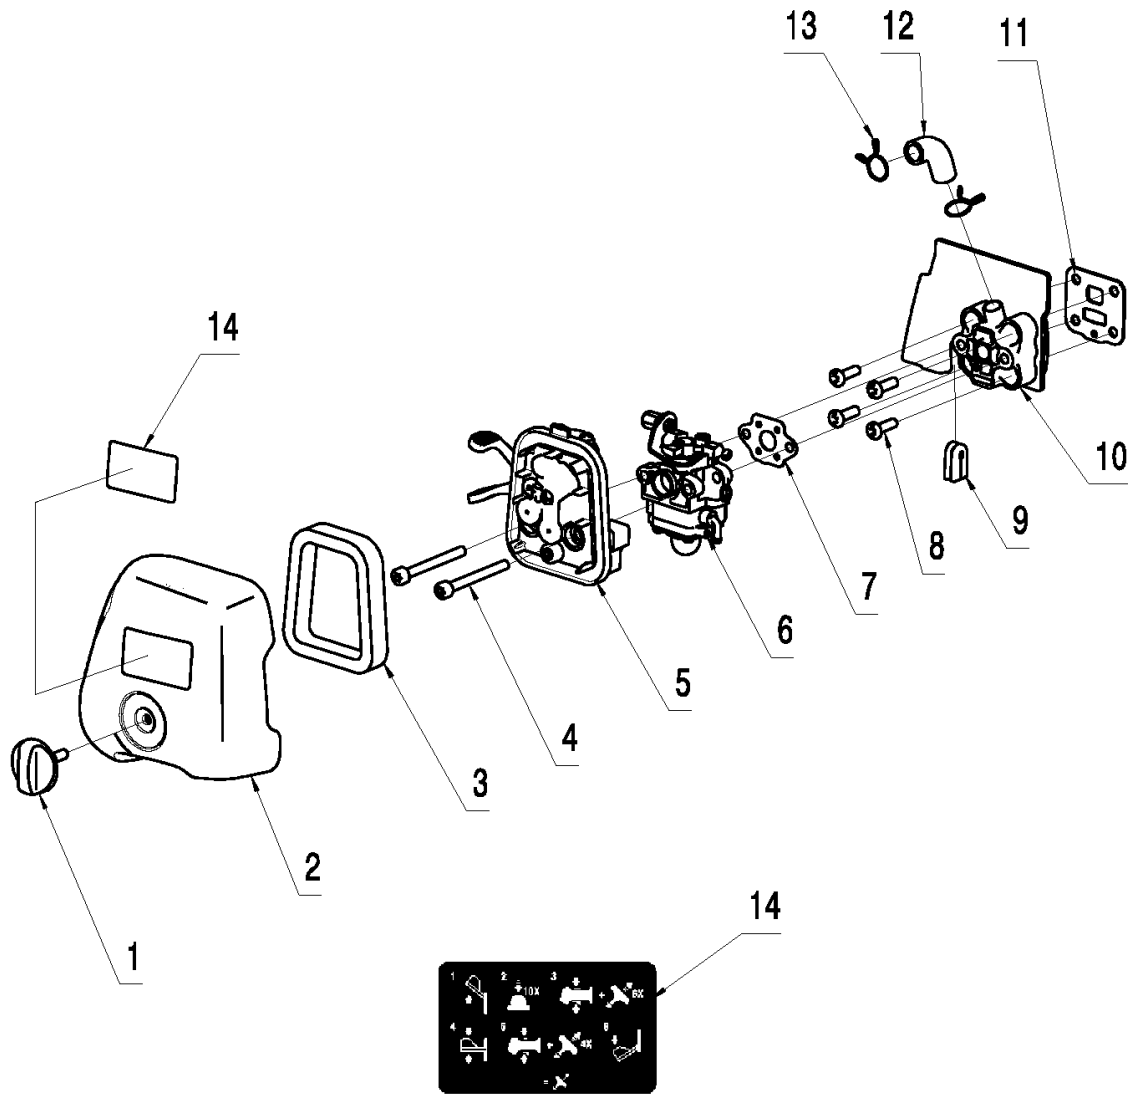

SPARE PARTS LIST

TRIMMERS/EDGERS

T26 CS, 967207701, 2014-02

A T26CS
BEVEL GEAR & LOWER SHAFT

Ref	Part No	Description	Remark	QTY	KIT
1	578 91 04-01	TUBE		1	
2	522 75 19-01	SCREW ITXSCFM		1	1
3	574 40 44-01	LOCKING NUT		1	1
4	574 61 31-01	TRIMMER GUARD ASSY		1	
5	574 52 34-01	KNIFE		1	4
6	573 92 58-01	SCREW ITXSCFT		2	4
7	586 22 16-01	WRENCH		1	

G B26PS
CARBURATER & AIR FILTER

CARBURETOR & AIR FILTER

T26 CS, 967207701, 2014-02

Ref	Part No	Description	Remark	QTY KIT
1	537 21 32-01	KNOB		1
2	584 91 76-01	FILTER COVER		1
3	575 30 95-01	AIR FILTER		1
4	578 30 39-01	SCREW		2
5	575 30 97-01	FILTER HOLDER ASSY		1
6	584 27 41-01	CARBURETTOR		1
7	575 31 09-01	GASKET		1
8	584 95 62-01	SCREW		4
9	575 31 13-01	GROMMET		1
10	575 31 14-01	INSULATOR		1
11	575 31 15-01	GASKET		1
12	575 31 11-01	INLET PIPE		1
13	575 31 12-01	HOSE CLAMP		2
14	585 69 38-01	DECAL		1

D T26CS
CLUTCH

CLUTCH COVER

T26 CS, 967207701, 2014-02

Ref	Part No	Description	Remark	QTY	KIT
1	584 91 73-01	CLUTCH COVER ASSY		1	
2	525 75 51-04	SCREW ITXSCFM		1	
3	525 75 51-01	SCREW ITXSCFM		4	
4	731 23 14-01	HEXAGON NUT		1	1
5	586 55 70-01	TOOL KIT		1	
6	586 55 69-01	CLUTCH SPRING		1	5

L T26CS
CRANKCASE

CRANKCASE

T26 CS, 967207701, 2014-02

Ref	Part No	Description	Remark	QTY KIT
1	586 59 49-01	TOOL KIT		1
2	575 31 19-01	GASKET		1
3	584 95 59-01	SCREW		3

K T26CS
Crankshaft

Ref	Part No	Description	Remark	QTY KIT
1	586 49 16-01	TOOL KIT		1