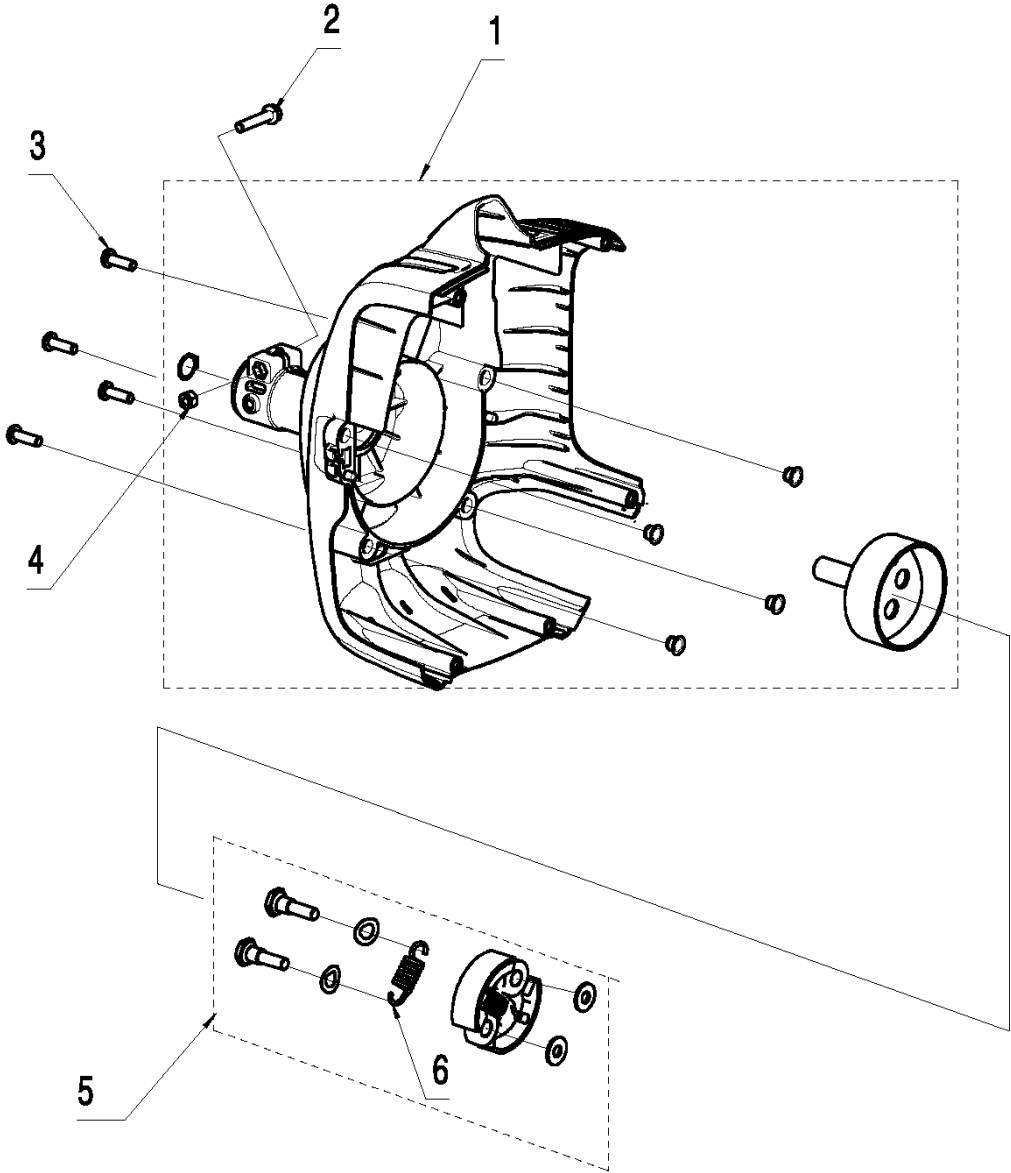

SPARE PARTS LIST

TRIMMERS/EDGERS

T26 CS, 967207701, 2014-02

A T26CS
BEVEL GEAR & LOWER SHAFT

Ref	Part No	Description	Remark	QTY	KIT
1	578 91 04-01	TUBE		1	
2	522 75 19-01	SCREW ITXSCFM		1	1
3	574 40 44-01	LOCKING NUT		1	1
4	574 61 31-01	TRIMMER GUARD ASSY		1	
5	574 52 34-01	KNIFE		1	4
6	573 92 58-01	SCREW ITXSCFT		2	4
7	586 22 16-01	WRENCH		1	

G B26PS
CARBURATER & AIR FILTER

CARBURETOR & AIR FILTER

T26 CS, 967207701, 2014-02

Ref	Part No	Description	Remark	QTY KIT
1	537 21 32-01	KNOB		1
2	584 91 76-01	FILTER COVER		1
3	575 30 95-01	AIR FILTER		1
4	578 30 39-01	SCREW		2
5	575 30 97-01	FILTER HOLDER ASSY		1
6	584 27 41-01	CARBURETTOR		1
7	575 31 09-01	GASKET		1
8	584 95 62-01	SCREW		4
9	575 31 13-01	GROMMET		1
10	575 31 14-01	INSULATOR		1
11	575 31 15-01	GASKET		1
12	575 31 11-01	INLET PIPE		1
13	575 31 12-01	HOSE CLAMP		2
14	585 69 38-01	DECAL		1

D T26CS
CLUTCH

CLUTCH COVER

T26 CS, 967207701, 2014-02

Ref	Part No	Description	Remark	QTY	KIT
1	584 91 73-01	CLUTCH COVER ASSY		1	
2	525 75 51-04	SCREW ITXSCFM		1	
3	525 75 51-01	SCREW ITXSCFM		4	
4	731 23 14-01	HEXAGON NUT		1	1
5	586 55 70-01	TOOL KIT		1	
6	586 55 69-01	CLUTCH SPRING		1	5

L T26CS
CRANKCASE

CRANKCASE

T26 CS, 967207701, 2014-02

Ref	Part No	Description	Remark	QTY KIT
1	586 59 49-01	TOOL KIT		1
2	575 31 19-01	GASKET		1
3	584 95 59-01	SCREW		3

K T26CS
Crankshaft

Ref	Part No	Description	Remark	QTY KIT
1	586 49 16-01	TOOL KIT		1