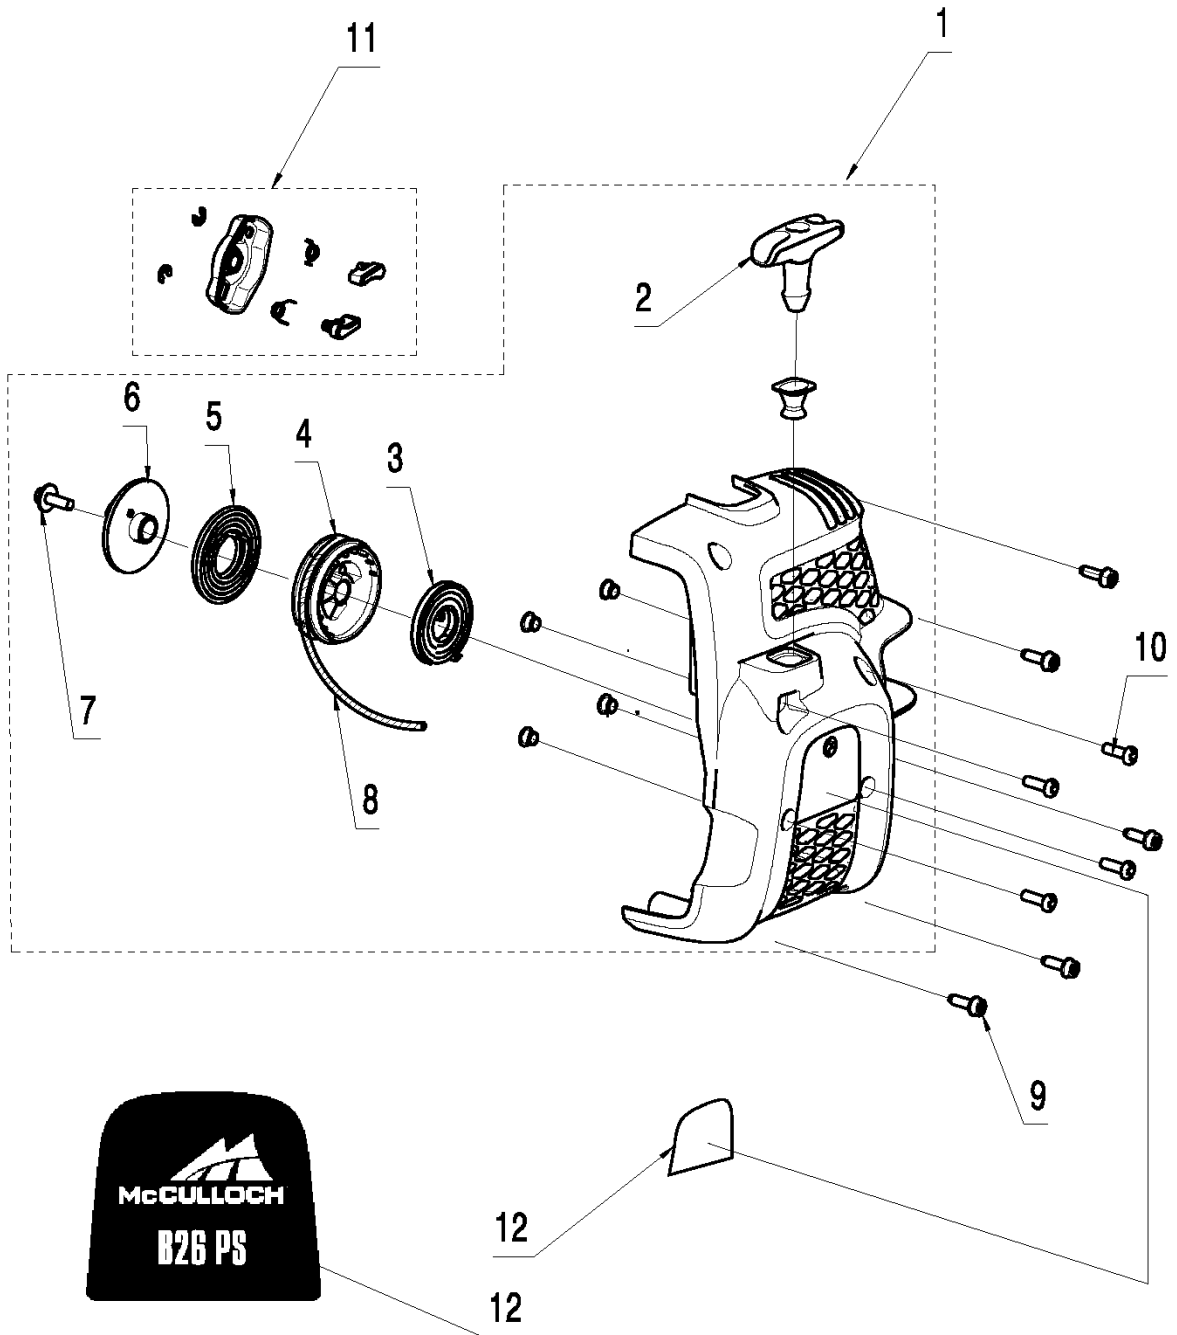

H T26CS
STARTER

STARTER

T26 CS, 967207701, 2014-02

Ref	Part No	Description	Remark	QTY	KIT
1	584 91 75-01	STARTER ASSY		1	
2	577 27 16-01	STARTER HANDLE		1	1
3	503 85 90-01	RECOIL SPRING		1	1
4	579 36 63-01	PULLEY		1	1
5	578 46 51-01	SPRING		1	1
6	585 30 14-01	DRIVER		1	1
7	530 01 64-68	SCREW		1	1
8	578 09 11-02	STARTER ROPE		1	1
9	573 92 58-01	SCREW ITXSCFT		5	
10	525 75 51-01	SCREW ITXSCFM		4	
11	585 29 65-01	BRIDGE		1	
12	585 69 36-01	DECAL		1