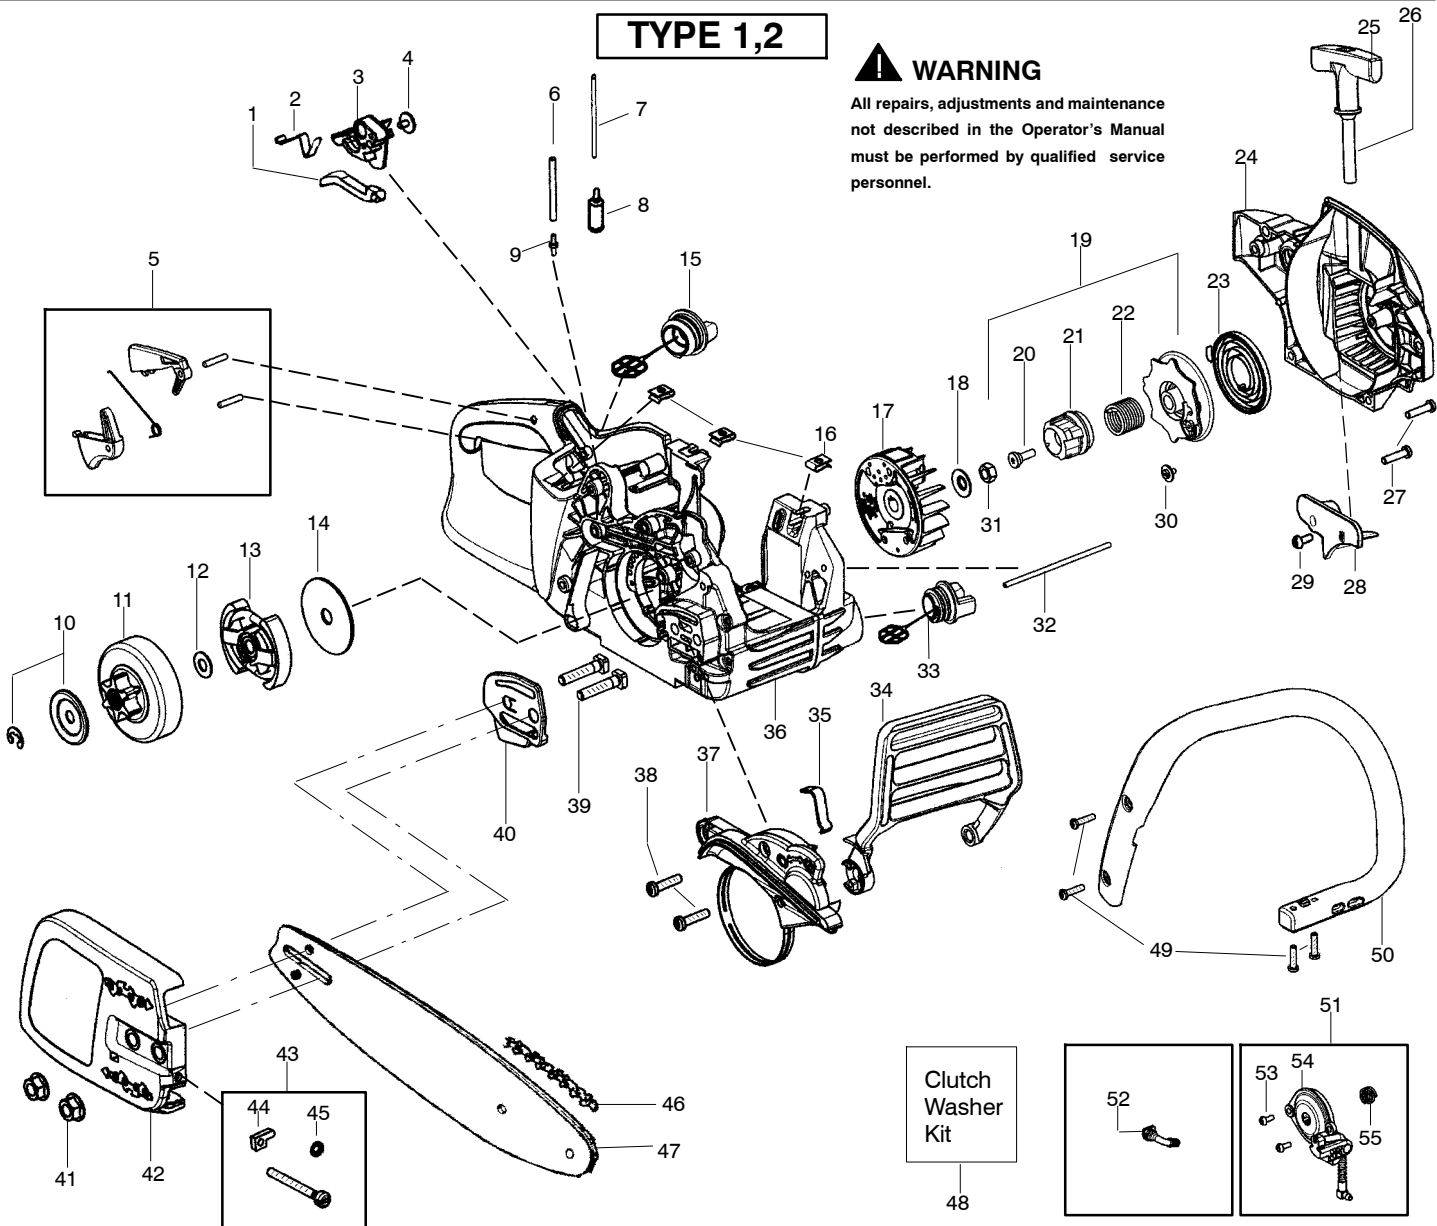

TYPE 1,2

WARNING
All repairs, adjustments and maintenance not described in the Operator's Manual must be performed by qualified service personnel.

Ref.	Part No.	Description	Ref.	Part No.	Description	Ref.	Part No.	Description
1.	530057893	Knob-Choke	22.	530021180	Spring-EPS	41.	530015917	Nut-Bar
2.	530057908	Spring-Ign. Switch	23. ✓	576657801	Spring-Starter	42.	530058940	Assy-Clutch Cover (Incl. # 43)
3.	530057891	Lever-Ign. Switch	24.	579371801	Kit - Fan Housing (Incl. 28, 29)	43.	530069611	Kit-Bar Adjust (Incl. 44,45)
4.	530016080	Screw	25.	530056402	Handle-Starter	44.	530015826	Pin-Bar Adjust
5.	530071888	Kit-Trigger/Lockout	26.	530069232	Kit-Rope	45.	530038593	Retainer-Bar Adjust
6.	530069216	Kit-Fuel Line (Large)	27.	530016432	Screw	46.	530051552	16" Chain
7.	530069247	Kit-Fuel Line (Small)	28.	578152201	Guide - Rope	47.	530044692	16" Bar
8.	530095649	Assy-Fuel Pick Up	29.	545227101	Screw	48.	530071945	Kit-Clutch Washer (Incl. 10,12)
9.	530023877	Fitting-Fuel line	30.	530016080	Screw	49.	530016432	Screw
10.	530071945	Kit-Clutch Washer	31.	530016134	Nut-Flywheel	50.	530057888	Handle-Front
11.	530057905	Assy-Clutch Drum 3/8"	32.	530058786	Assy-Oil Vent	51.	530071891	Kit-Oil Pump (Incl. 53,54,55)
12.	530071945	Kit-Clutch Washer	33.	530057236	Assy-Oil Cap w/ret.	52.	530057924	Assy-Oil Pick Up
13.	530057907	Assy-Clutch	34.	530057897	Handguard	53. ✓	545227101	Screw
14.	530016419	Washer-Large Clutch	35.	530016416	Spring-Handguard	54.	530057931	Assy-Oil Pump
15. ✓	577858501	Assy-Fuel Cap w/ret	36. ✓	577862501	Assy-Chassis (Incl. 5,6,7,8,9,15,16,33,35,39)	55.	530037820	Gear-Worm
16.	530015922	Nut-"U" type speed	37.	530071893	Kit-Chainbrake			
17.	530059635	Assy-Flywheel	38.	530016432	Screw			
18.	530015127	Washer-Flywheel	39.	530016133	Bolt-Bar			
19.	530071966	Kit-EPS Starter Pulley (Incl. 20,21,22,30)	40.	530057910	Plate-Bar			
20.	530021179	Screw-Shoulder						
21.	530059677	Hub-EPS						