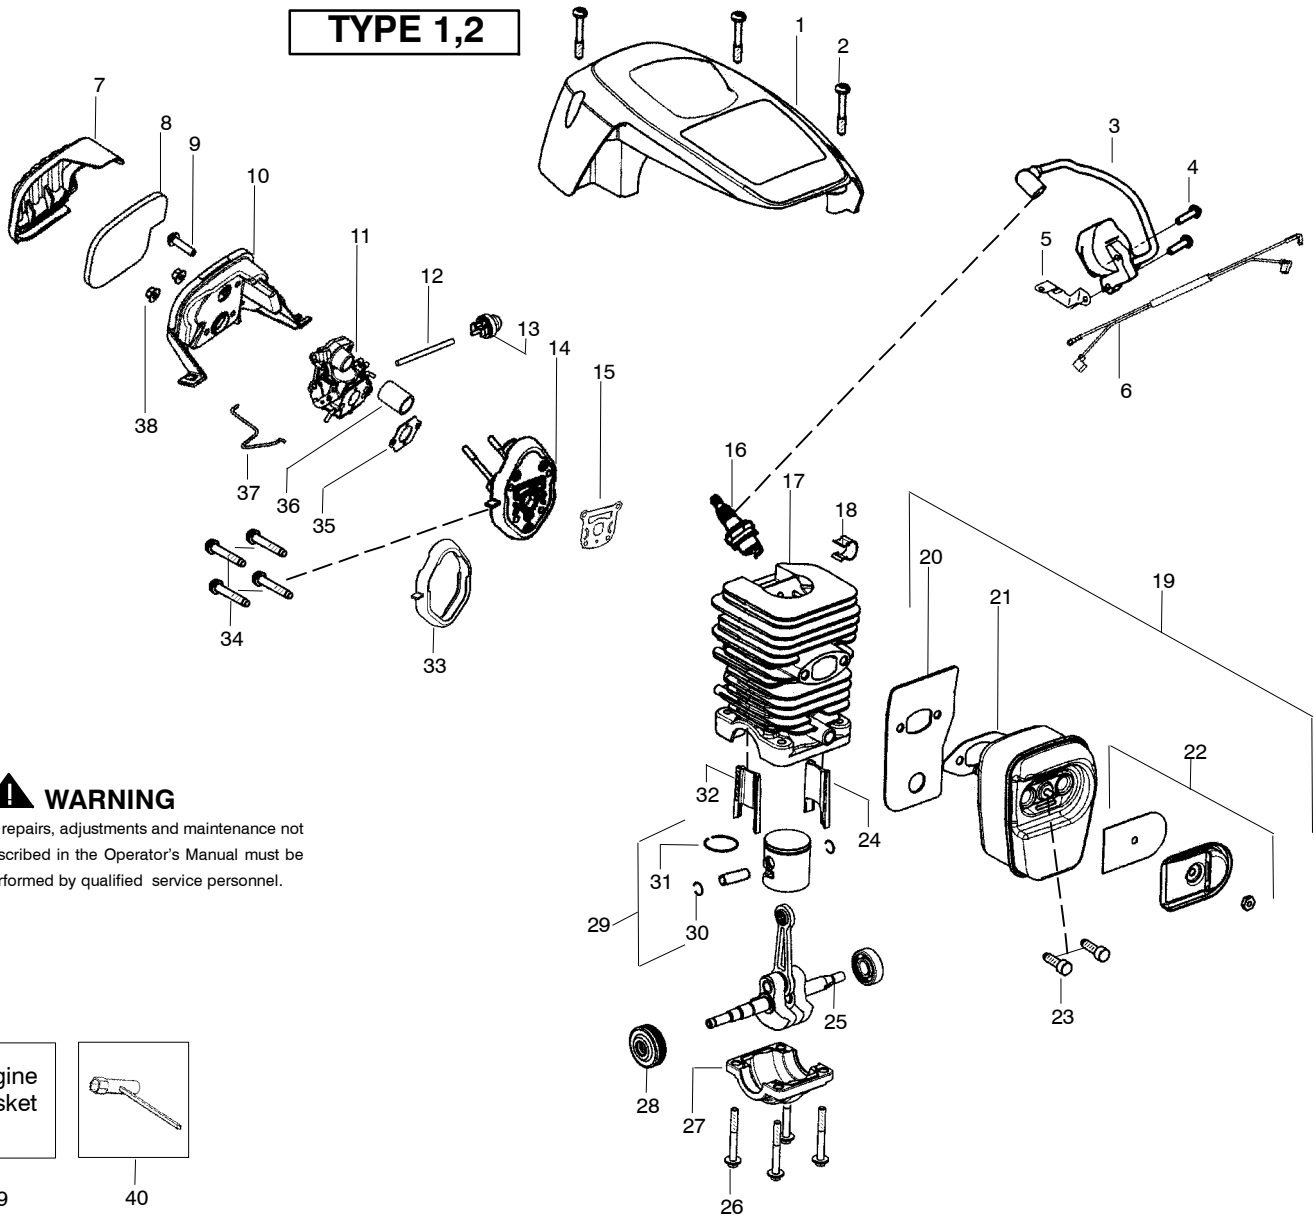

TYPE 1,2

⚠ WARNING
All repairs, adjustments and maintenance not described in the Operator's Manual must be performed by qualified service personnel.

Ref.	Part No.	Description	Ref.	Part No.	Description	Ref.	Part No.	Description
1.	530058837	Shield-Cylinder (incl. #2)	16.	952030150	Accy-Spark Plug (RCJ-7Y)	34.	530016426	Screw
2.	530016153	Screw	17.	530071885	Kit-Cylinder (Incl. 24,32)	35.	530071894	Gasket-Carb. (kit)
3.	530039238	Module - Ignition	18.	530016136	Clip-High Tension Lead	36.	530057926	Tube-Intake
4.	530016432	Screw	19.	545006007	Kit-Muffler (Incl. 20-23)	37.	530057909	Wire-Throttle
5.	530047442	Strap-Ground	20.	530057942	Backplate-Muffler	38.	530016101	Nut-Carb.
6.	530057943	Assy-Wire Harness	21.	530071894	Gasket-Muffler (kit)	39.	530071894	Kit-Gasket (Incl. 15,21,33,35)
7.	530058687	Cover-Air Filter	22.	545006056	Kit-Spark Arrestor	40.	530031163	Bar wrench
8.	530057925	Filter-Air	23.	530016338	Bolt-Muffler			Not Shown
9.	530016425	Screw	24.	545015301	Insert-Left (black) Cyl.			
10.	530057892	Housing-Air Filter	25.	545112901	Assy-Crankshaft/Rod			
11.	---	Carburetor	26.	530016417	Bolt			
	545070601	Zama W-26(Incl. 13)	27.	530057941	Cap-Crankcase			
12.	530069247	Kit-Fuel Line (Small)	28.	530056363	Assy-Bearing/Seal	576600401		Manual-Operator
13.	530047721	Bulb-Purge "snap-in"	29.	530071882	Kit-Piston (Incl. 30,31)	530059107		Decal-Warning
14.	530071889	Kit-Carb. Adaptor (Incl. # 15,33,36)	30.	530015697	Retainer-Piston Pin			
15.	530071894	Gasket-cyl. o-ring (kit)	31.	530038729	Ring-Piston			
			32.	545015401	Insert-Right (gray) Cyl.			
			33.	530071894	Seal-Adaptor (kit)			

✓ = NEW PART NUMBER FOR THIS IPL   * = REFER TO THE SERVICE REFERENCE INDICATED FOR MORE INFORMATION. (LOCATED AT END OF IPL)