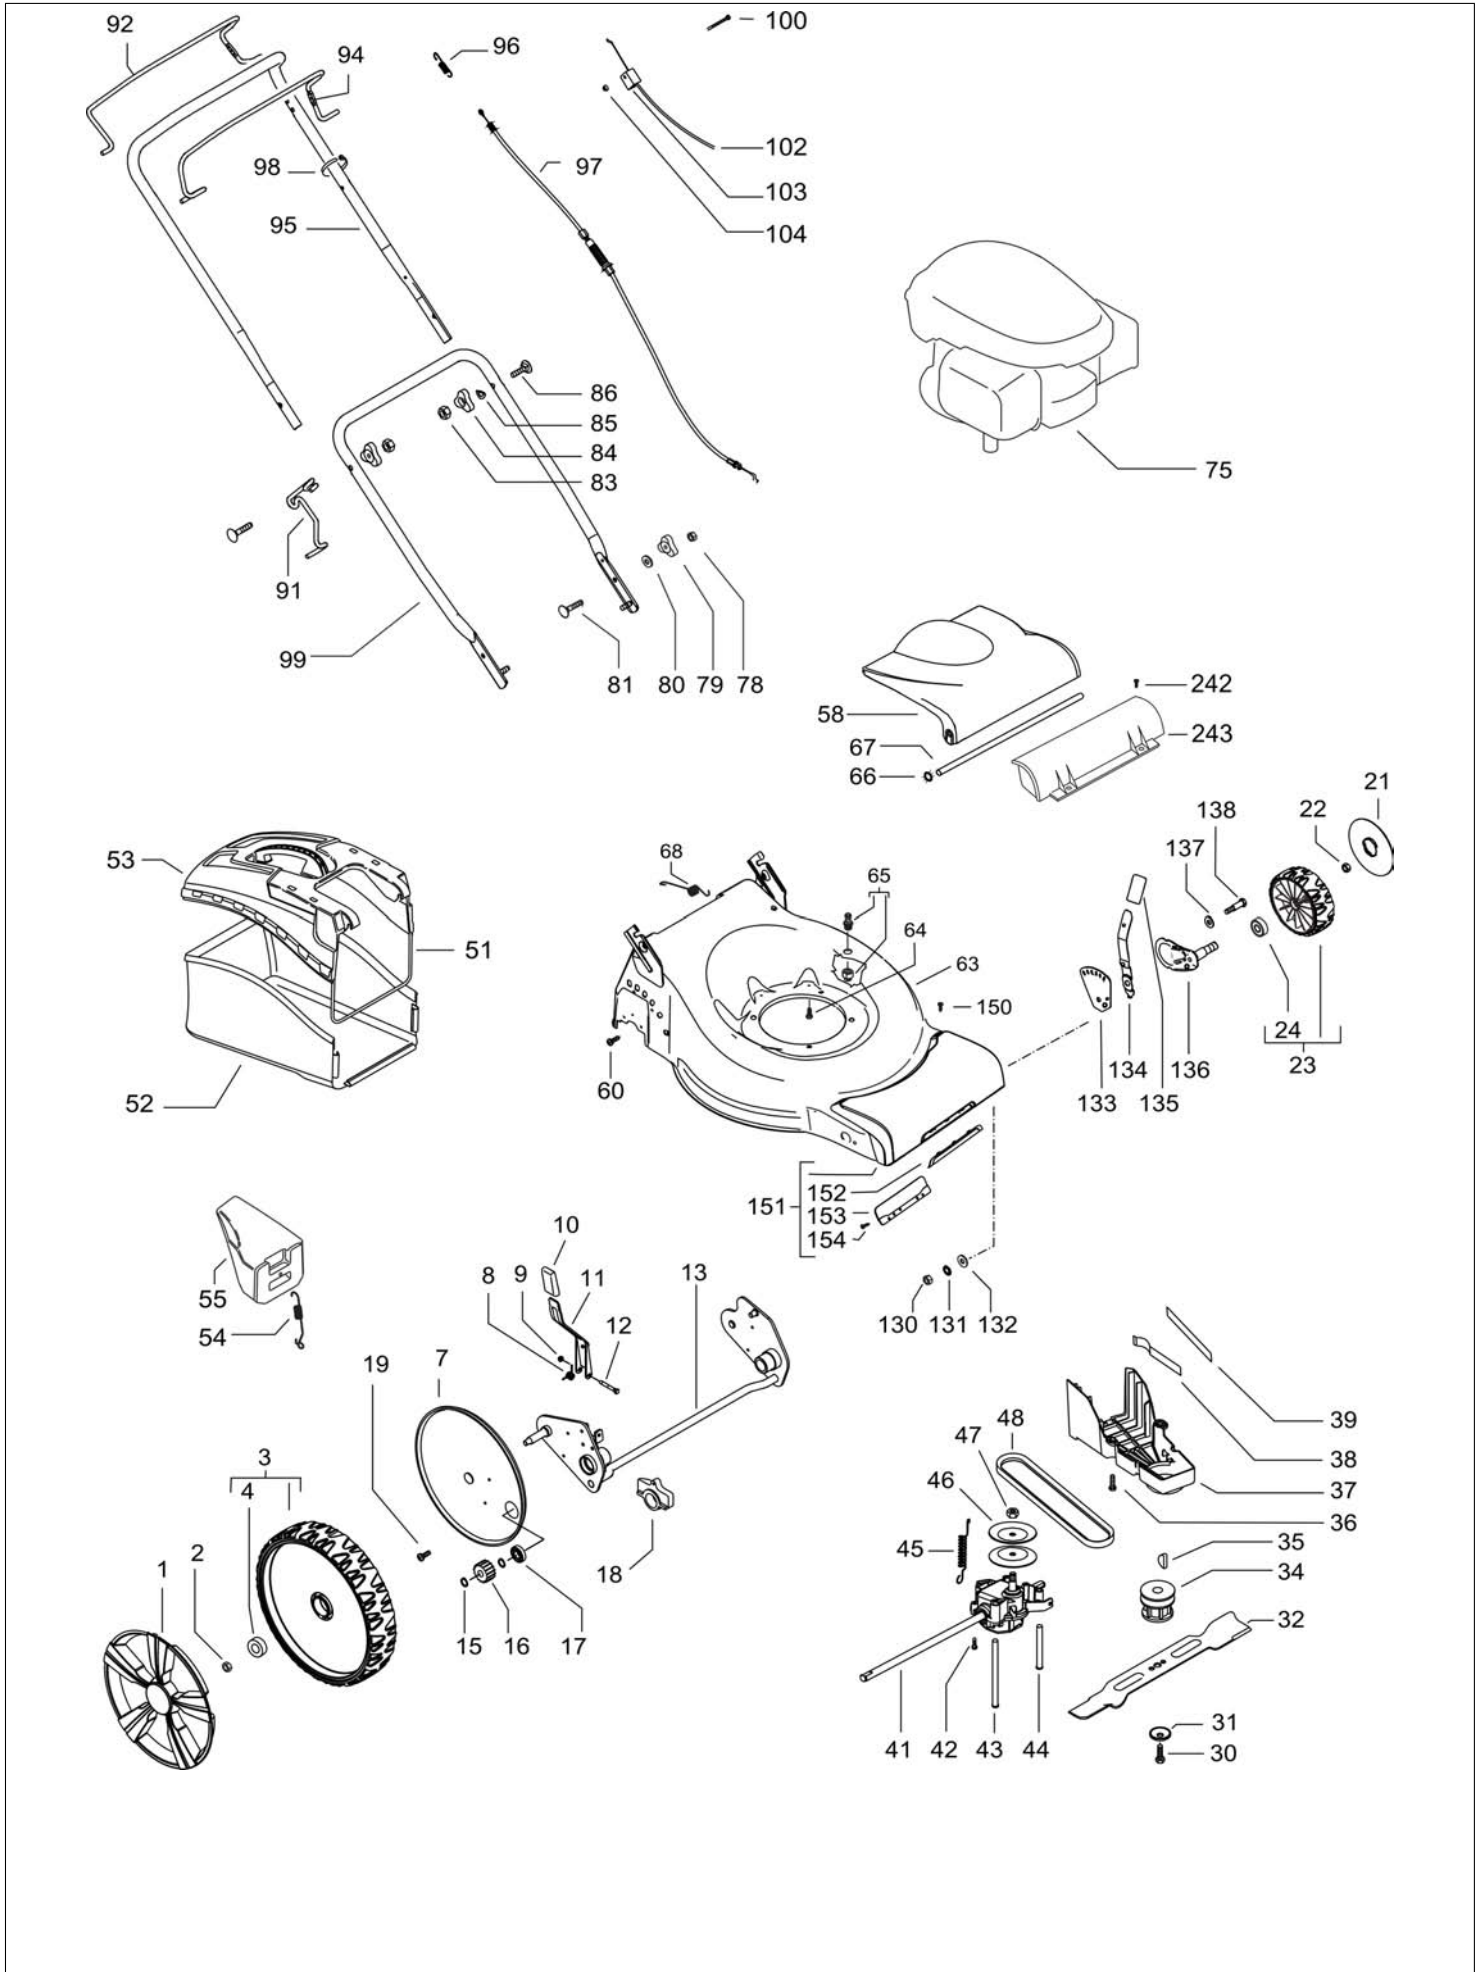

HUSQVARNA ITALIA SPA

HUSQVARNA ITALIA SPA

Item	PN	Description	Qty	Item	PN	Description	Qty
1	574 39 66-01	wheel cover Ø280	2	65	531 20 58-48	snap on connector 1/2"	1
2	504 85 78-01	nut M8, self locking, flanged	2	66	531 20 76-57	starlock	2
3	574 45 12-01	wheel assy Ø280	2	67	531 20 50-60	safety flap bar	1
4	531 20 87-78	ball bearing	4	68	531 20 59-99	spring	1
7	504 53 99-01	dust shield Ø280	2	75	————	engine, B&S 09P7020011H1 1	
8	531 21 08-17	spring, wheel regulator lever	1	78	531 20 79-82	nut M8	2
9	531 20 84-92	nut M5	1	79	531 20 49-23	knob	2
10	574 61 05-01	handle, wheel regulator	1	80	531 20 49-22	washer	2
11	501 97 99-01	wheel regulator lever	1	81	531 20 49-21	screw M8x25	2
12	538 23 58-07	screw M5x45, self threading	1	83	531 20 79-82	nut M8	2
13	510 09 29-01	rear axle	1	84	531 20 49-23	knob	2
15	531 20 87-72	seeger	4	85	531 20 70-90	washer	2
16	544 34 23-01	gear	2	86	531 20 70-89	screw M8x50	2
17	531 20 87-78	ball bearing	2	91	504 70 86-01	starter cable guide	1
18	531 20 59-44	rear axle housing	2	92	504 70 84-01	clutch lever	1
21	574 39 64-01	wheel cover Ø190	2	94	504 70 83-04	brake lever	1
22	504 85 78-01	nut M8, self locking, flanged	2	95	504 70 80-01	handle, upper half	1
23	574 45 09-01	wheel assy Ø190	2	96	531 21 05-73	clutch spring	1
24	531 20 87-78	ball bearing	4	97	544 90 80-02	clutch cable	1
30	531 20 80-08	screw, 3/8"	1	98	531 20 55-81	binder	2
31	531 20 72-37	spring washer	1	99	531 20 51-18	handle, lower half	1
32	504 11 33-01	mulching blade	1	100	531 20 63-46	screw M5x40	1
34	531 20 61-69	blade support	1	102	531 21 35-22	brake cable	1
35	505 29 09-01	key	1	103	531 20 80-43	cable support	1
36	531 20 78-56	screw 5x10	3	104	531 20 52-13	nut M5	1
37	544 46 23-01	belt cover	1	130	531 20 79-78	nut M10	2
38	504 04 61-01	belt guide	1	131	531 20 89-74	washer	2
39	544 46 25-01	belt guide	1	132	531 20 79-89	washer	2
41	504 54 14-03	gear box	1	133	574 41 32-09	bracket, wheel adj.	2
42	510 03 75-01	screw 4x16, self threading	2	134	544 45 25-01	wheel regulator lever	2
43	504 10 31-01	belt guide	1	135	574 61 05-01	handle, wheel regulator lever	2
44	544 93 43-01	belt guide	1	136	504 85 14-01	wheels support	2
45	544 93 47-01	gear box spring	1	137	531 20 60-20	washer	2
46	504 54 79-01	pulley plate	2	138	531 20 49-12	screw M10	2
47	504 54 80-01	nut	1	150	576 04 74-01	screw	2
48	504 10 33-01	belt Z30 10X765	1	151	575 56 22-02	front cover	1
51	531 21 35-88	sack frame	1	152	574 37 52-01	front cover plate	1
52	531 21 32-11	sack	1	153	574 72 17-01	back plate	1
53	531 21 35-87	hard top	1	154	575 95 57-01	screw	2
54	531 21 11-91	spring, mulching plug	1	242	576 04 74-01	screw	2
55	531 21 33-93	mulching plug	1	243	579 30 09-01	grass seal	1
58	544 25 55-01	safety flap	1				
60	531 20 66-77	screw 4.8x19, self threading	2				
63	575 50 14-02	deck	1				
64	531 21 28-51	screw 3/8" + split washer	3				