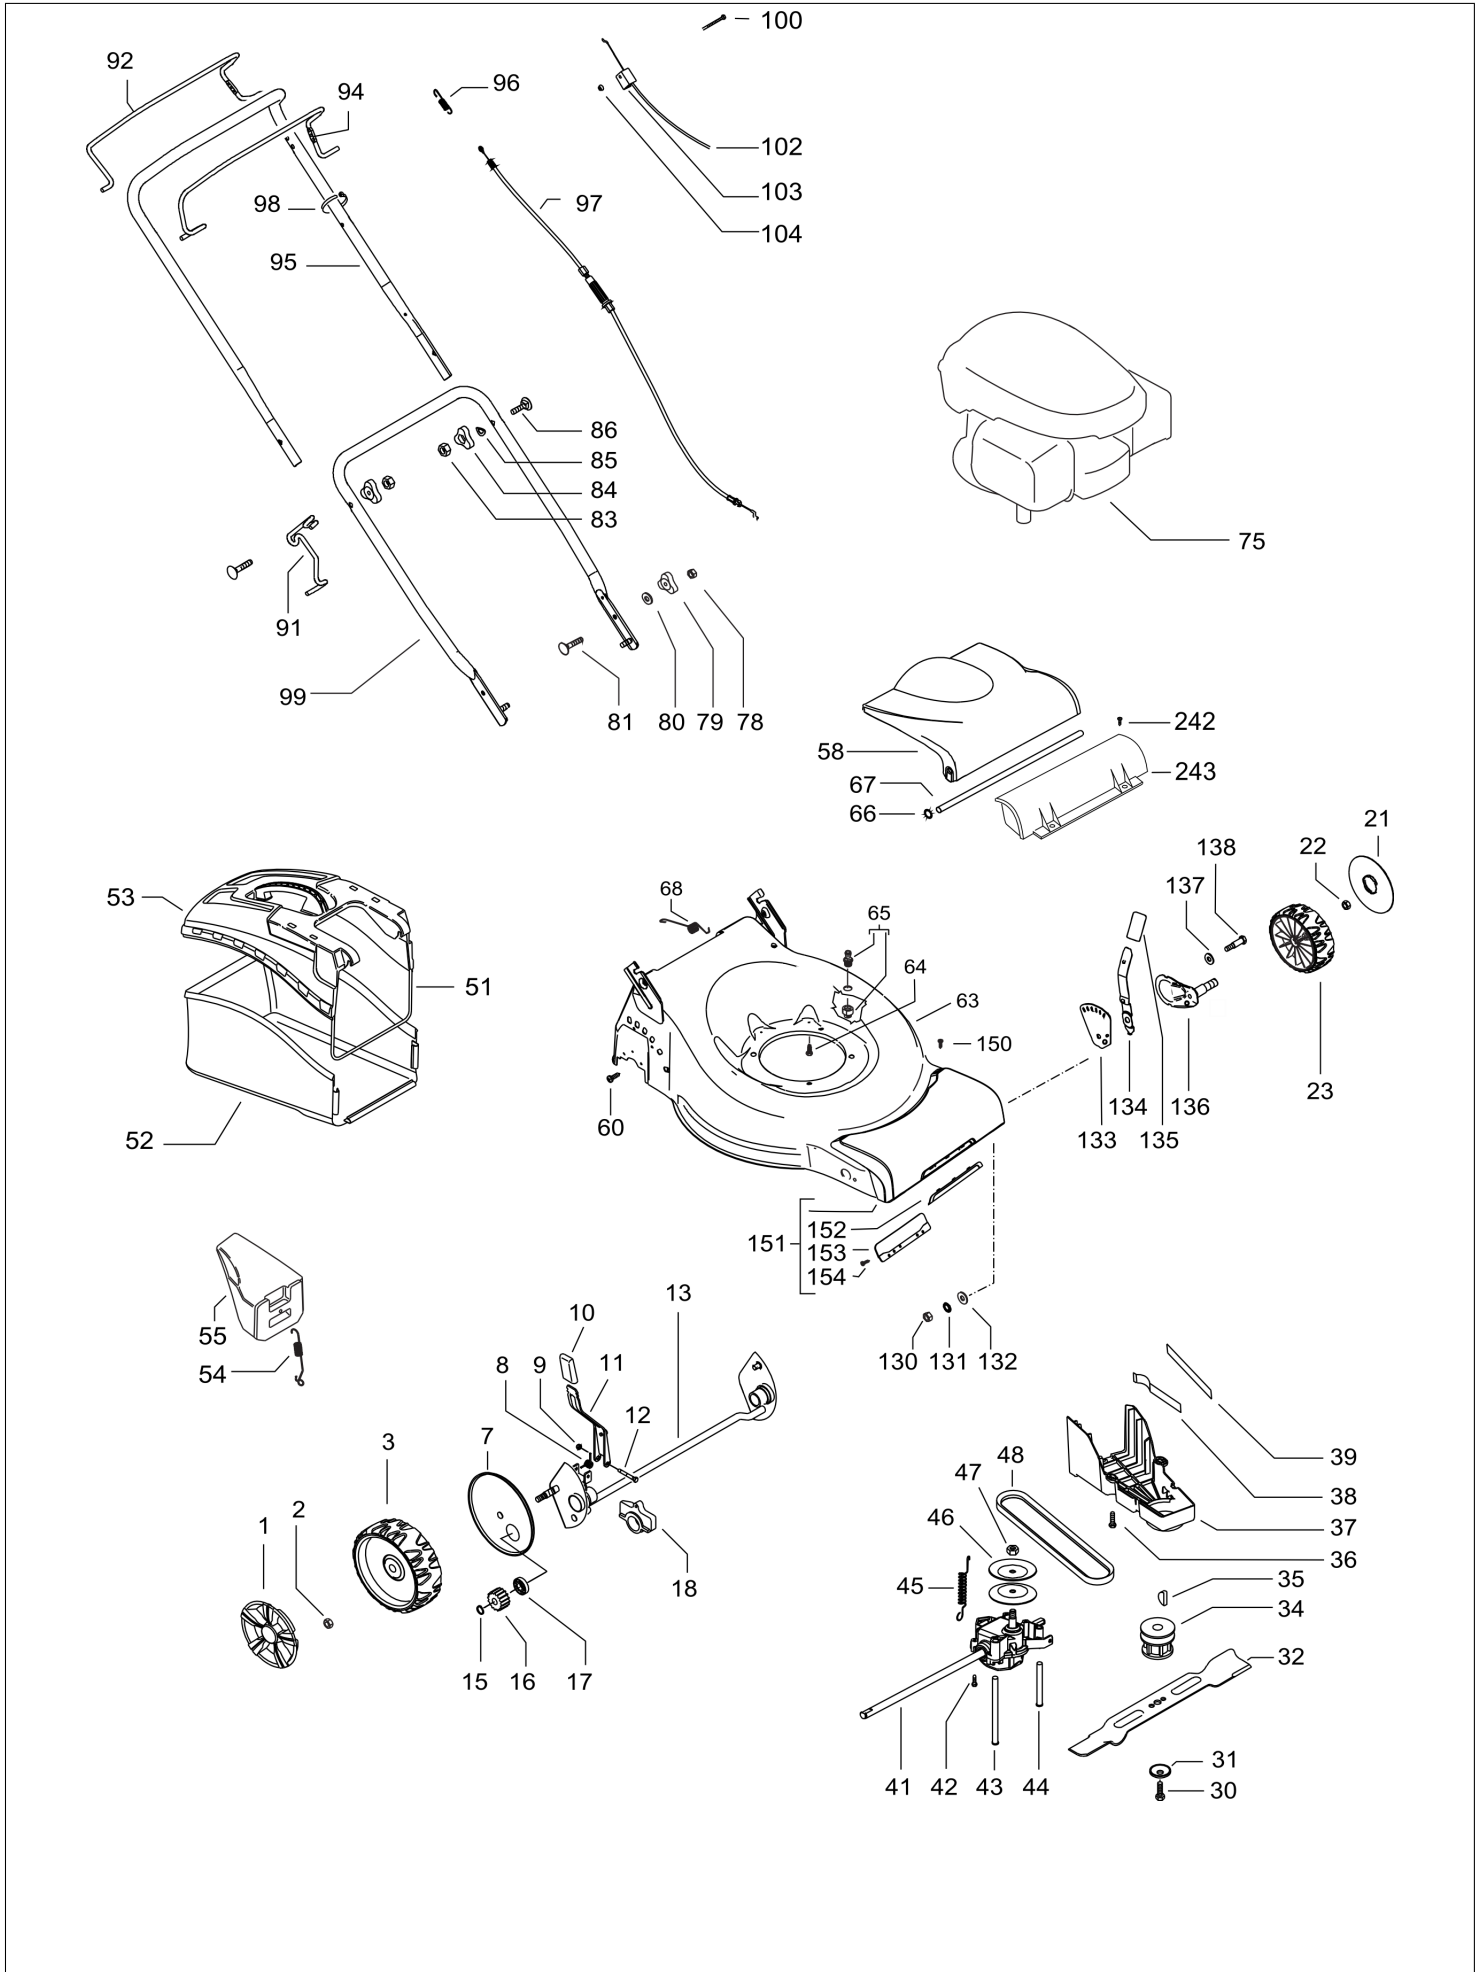

HUSQVARNA ITALIA SPA

HUSQVARNA ITALIA SPA

Item	PN	Description	Qty	Item	PN	Description	Qty
1	574 39 65-01	wheel cover Ø210	2	78	531 20 79-82	nut M8	2
2	504 85 78-01	nut M8, self locking, flanged	2	79	531 20 49-23	knob	2
3	574 41 52-02	wheel assy Ø210	2	80	531 20 49-22	washer	2
7	504 82 73-01	dust shield	2	81	531 20 49-21	screw M8x25	2
8	531 21 08-17	spring, wheel regulator lever	1	83	531 20 79-82	nut M8	2
9	531 20 84-92	nut M5	1	84	531 20 49-23	knob	2
10	574 61 05-01	handle, wheel regulator	1	85	531 20 70-90	washer	2
11	501 97 99-01	wheel regulator lever	1	86	531 20 70-89	screw M8x50	2
12	538 23 58-07	screw M5x45, self threading	1	91	504 70 86-01	starter cable guide	1
13	504 80 01-01	rear axle	1	92	504 70 84-01	clutch lever	1
15	531 20 87-72	seeger	2	94	504 70 83-04	brake lever	1
16	544 34 23-01	gear	2	95	504 70 80-01	handle, upper half	1
17	531 20 87-78	ball bearing	2	96	531 21 05-73	clutch spring	1
18	531 20 59-44	rear axle housing	2	97	544 90 80-02	clutch cable	1
21	574 39 64-01	wheel cover Ø190	2	98	531 20 55-81	binder	2
22	504 85 78-01	nut M8, self locking, flanged	2	99	531 20 51-18	handle, lower half	1
23	574 41 50-02	wheel assy Ø190	2	100	531 20 63-46	screw M5x40	1
30	531 20 80-08	screw, 3/8"	1	102	531 21 35-22	brake cable	1
31	531 20 72-37	spring washer	1	103	531 20 80-43	cable support	1
32	504 11 33-01	mulching blade	1	104	531 20 52-13	nut M5	1
34	531 20 61-69	blade support	1	130	531 20 79-78	nut M10	2
35	505 29 09-01	key	1	131	531 20 89-74	washer	2
36	531 20 78-56	screw 5x10	3	132	531 20 79-89	washer	2
37	544 46 23-01	belt cover	1	133	574 41 32-09	bracket, wheel adj.	2
38	504 04 61-01	belt guide	1	134	544 45 25-01	wheel regulator lever	2
39	544 46 25-01	belt guide	1	135	574 61 05-01	handle, wheel regulator lever	2
41	544 34 32-04	gear box	1	136	504 85 14-01	wheels support	2
42	510 03 75-01	screw 4x16, self threading	2	137	531 20 60-20	washer	2
43	504 10 31-01	belt guide	1	138	531 20 49-12	screw M10	2
44	544 93 43-01	belt guide	1	150	576 04 74-01	screw	2
45	544 93 47-01	gear box spring	1	151	575 56 22-02	front cover	1
46	504 54 79-01	pulley plate	2	152	574 37 52-01	front cover plate	1
47	504 54 80-01	nut	1	153	574 72 17-01	back plate	1
48	504 10 33-01	belt Z30 10X765	1	154	575 95 57-01	screw	2
51	531 21 35-88	sack frame	1	242	576 04 74-01	screw	2
52	531 21 32-11	sack	1	243	579 30 09-01	grass seal	1
53	531 21 35-87	hard top	1				
54	531 21 11-91	spring, mulching plug	1				
55	531 21 33-93	mulching plug	1				
58	544 25 55-01	safety flap	1				
60	531 20 66-77	screw 4.8x19, self threading	2				
63	575 50 14-02	deck	1				
64	531 21 28-51	screw 3/8" + split washer	3				
65	531 20 58-48	snap on connector 1/2"	1				
66	531 20 76-57	starlock	2				
67	531 20 50-60	safety flap bar	1				
68	531 20 59-99	spring	1				
75	———	engine, B&S 09P7020011H1 1