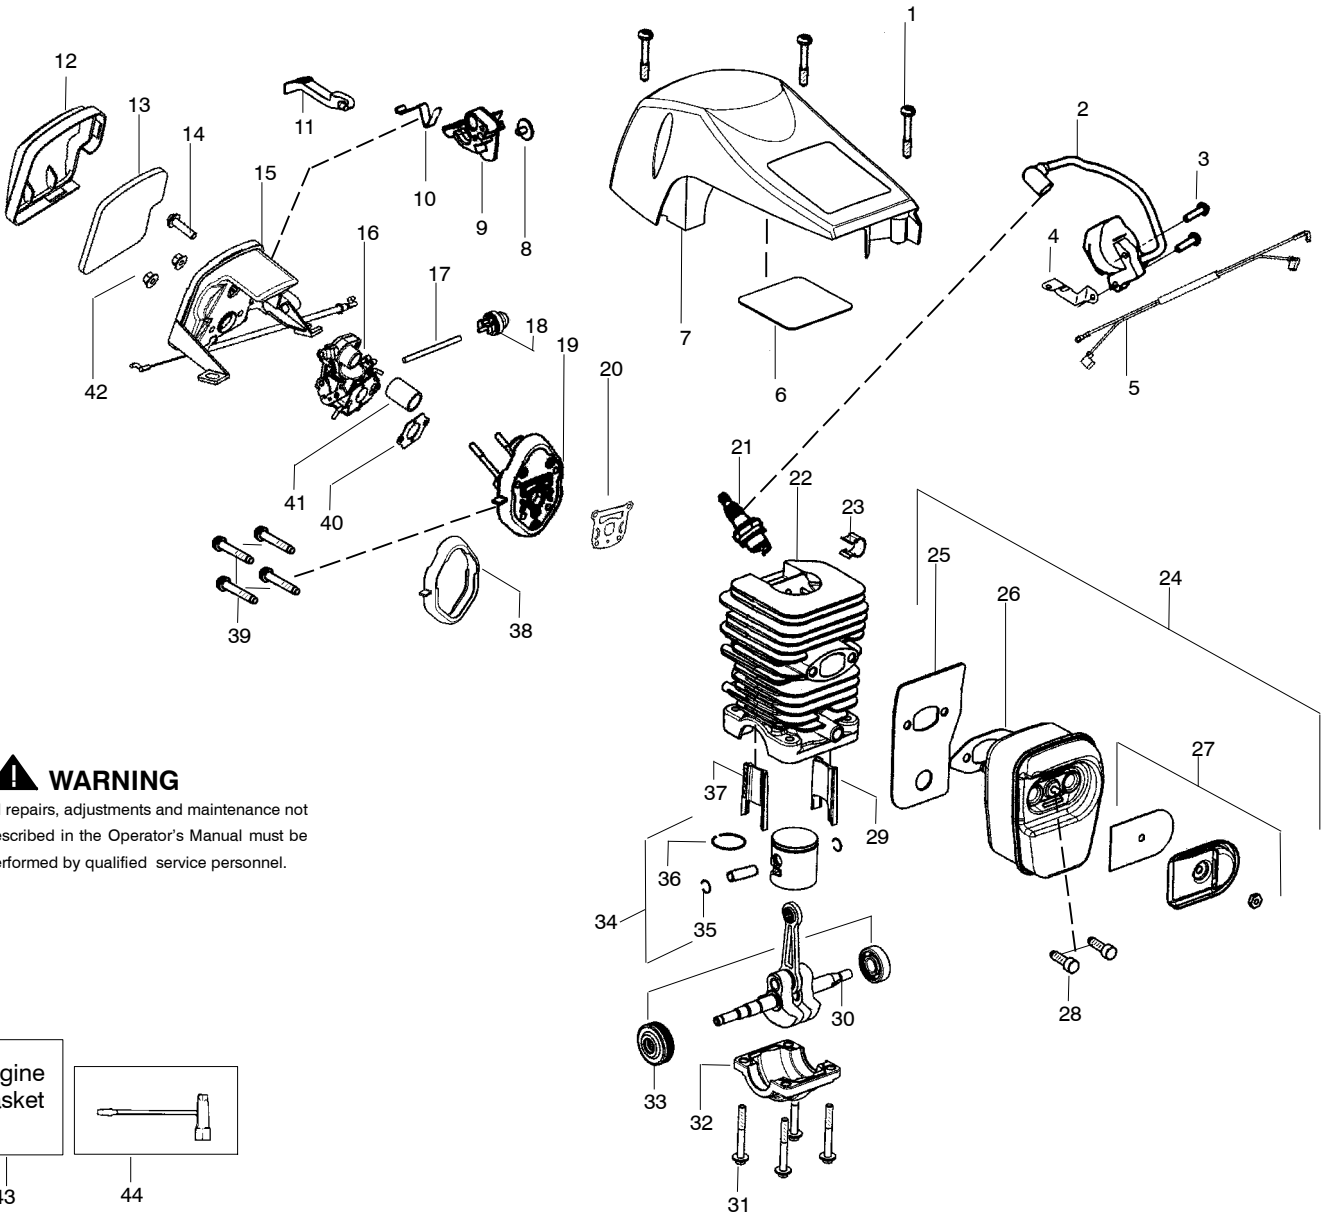

WARNING
All repairs, adjustments and maintenance not described in the Operator's Manual must be performed by qualified service personnel.

Ref.	Part No.	Description	Ref.	Part No.	Description	Ref.	Part No.	Description
1.	530016153	Screw	19.	530071889	Kit-Carb. Adaptor (Incl. # 20,38,41)	37.	545015401	Insert-Right (gray)Cyl.
2.	545115801	Module-Ignition	20.	530071894	Gasket-cyl. (kit)	38.	530071894	Seal-Adaptor (kit)
3.	530016432	Screw	21.	952030150	Accy-Spark Plug (RCJ-7Y)	39.	530016426	Screw
4.	530058661	Strap-Ground	22.	530071884	Kit-Cylinder (Incl. 29,37)	40.	530071894	Gasket-Carb. (kit)
5.	530057943	Assy-Wire Harness	23.	530016136	Clip-High Tension Lead	41.	530057926	Tube-Intake
6.	530055698	Reflector-Tape	24.	545081801	Kit-Muffler (Incl. 25,26,27,28)	42.	530016101	Nut-Carb.
7.	530057872	Shield-Cylinder(Incl.1,6)	25.	530057942	Backplate-Muffler	43.	530071894	Kit-Gasket (Incl. 20,26,38,40)
8.	530016080	Screw	26.	530071894	Gasket-Muffler (kit)	44.	530031135	Scrench
9.	530057891	Lever-Ignition Switch	27.	545081701	Kit-Spark Arrestor	Not Shown		
10.	530057908	Spring-Ignition Switch	28.	530016338	Bolt-Muffler	----		Manual-Operator
11.	530059399	Knob-Choke	29.	545015301	Insert-Left (black) Cyl.	115291626		(Euro 1)
12.	530059001	Cover-Air Filter	30.	530150392	Assy-Crankshaft/Rod Bolt	115291726		(Euro 2)
13.	530057869	Filter-Air	31.	530016417	Bolt	115163026		(Euro 3)
14.	530016425	Screw	32.	530057941	Cap-Crankcase	115291926		(Euro 4)
15.	545046901	Housing-Air Filter w/cable	33.	530056363	Assy-Bearing/Seal	115292026		(Euro 5)
16.	----	Carburetor	34.	530071883	Kit-Piston (Incl. 35,36)	115439656		(Russian)
17.	545070601	Zama W26B (Incl. 18)	35.	530015697	Retainer-Piston Pin	577923701		Decal-Warning
18.	530069247	Kit-Fuel Line (Small)	36.	530038729	Ring-Piston			
	530047721	Bulb-Purge "snap-in"						

✓ = NEW PART NUMBER FOR THIS IPL   * = REFER TO THE SERVICE REFERENCE INDICATED FOR MORE INFORMATION. (LOCATED AT END OF IPL)