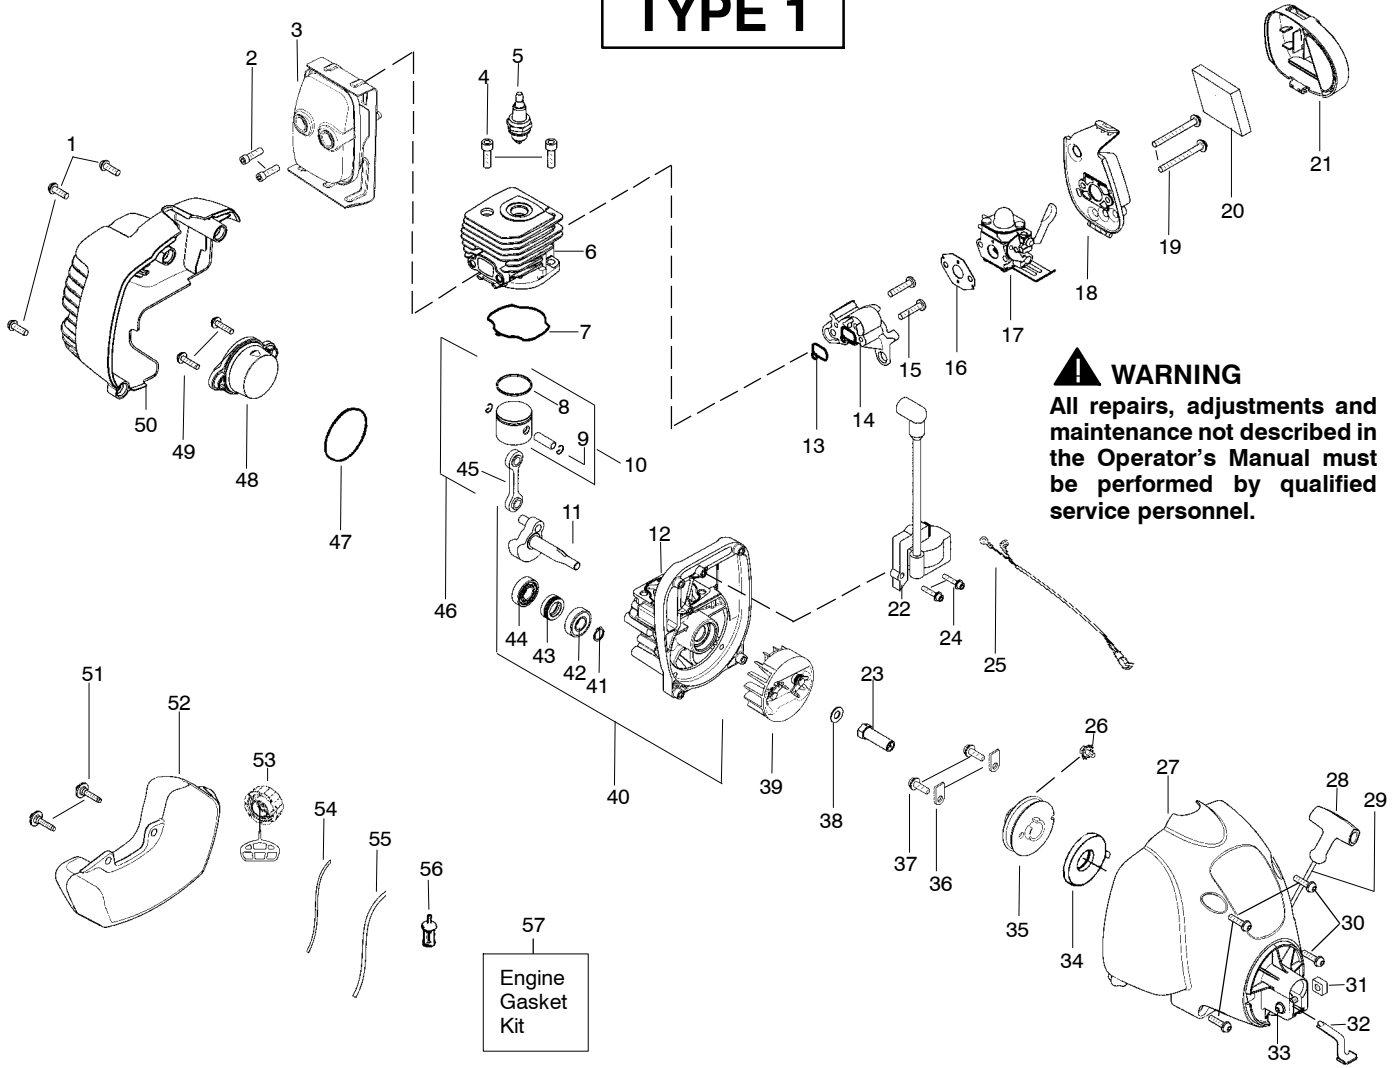

TYPE 1

⚠ WARNING
All repairs, adjustments and maintenance not described in the Operator's Manual must be performed by qualified service personnel.

Ref.	Part No.	Description	Ref.	Part No.	Description	Ref.	Part No.	Description
1.	530015880	Screw	20.	530057781	Foam-Air Filter	45.	530069945	Assy-Connecting Rod
2.	530058982	Bolt- Muffler	21.	530057584	Cover- Air Box	46.	530071785	Kit-Piston/Rod Assy (Incl. 10 & 45)
3.	530057863	Assy- Muffler/Shield (Incl. 2)	22.	545024901	Ignition Module	47.	530071750	O-Ring-C'case (kit)
4.	530015953	Screw-Cylinder	23.	530038604	Coupling-Drive	48.	530057954	Assy-Plug (incl.47)
5.	952030249	Spark Plug (RCJ 6Y)	24.	530016357	Screw	49.	530016386	Screw
6.	530012541	Cylinder	25.	530049018	Assy-Wire Harness	50.	545011001	Shroud-Rear
7.	530071750	Seal-Cylinder (kit)	26.	530016392	Screw	51.	530016445	Retainer-Tank
8.	530055120	Piston Ring	27.	545010601	Assy.-Fan Hsg	52.	530058712	Assy-Fuel Tank (incl. filter, lines & fuel cap)
9.	530015162	Retainer-Piston Pin	28.	530027569	Handle- Starter	53.	530014347	Assy-Fuel Cap
10.	530071833	Kit - Piston (Incl. 8, 9)	29.	530071767	Kit - Rope	54.	530069247	Kit-Fuel Line (Small)
11.	530057829	Assy-Crankshaft	30.	530016386	Screw	55.	530069216	Kit-Fuel Line (Large)
12.	530012582	Assy-Crankcase (Incl. 42,43,44)	31.	530016124	Nut	56.	530095646	Assy-Fuel Pickup
13.	530071750	Seal-Cyl/Carb.(kit)	32.	530057588	Clip-Spring	57.	530071750	Kit-Engine Gasket (Incl. 7,13,16,47)
14.	530057547	Adapter-Carb.	33.	530016430	Screw	Not Shown		
15.	530016441	Screw	34.	530042085	Spring-Starter	530058709	530058709	Bulb-Purge(zama)
16.	530071750	Gasket-Carb. (kit)	35.	530071786	Kit-Pulley- Starter	530035497	530035497	Bulb-Purge(walbro)
17.	----	Kit-Carb.	36.	530027523	Retainer-Pulley	530058569	530058569	Choke Lever - Zama
	530071822	Zama (C1U-W24)	37.	530015775	Screw	530059297	530059297	Choke Lever - Walbro
	545081807	Walbro (WT-670)	38.	530015828	Washer-Flat			
			39.	545005101	Assy-Flywheel			
			40.	530071768	Assy-C'case/C'shaft (Incl. 11,12,41)			
			41.	530015941	Retain. Ring-C'shaft			
			42.	530055728	Outer Bearing			
			43.	530019264	Seal			
			44.	530032125	Inner Bearing			

(Note: Repair kits are not available for this carburetor)

18.	574615001	Air Box
19.	530016429	Screw

✓ = NEW PART NUMBER FOR THIS IPL   * = REFER TO THE SERVICE REFERENCE INDICATED FOR MORE INFORMATION. (LOCATED AT END OF IPL)