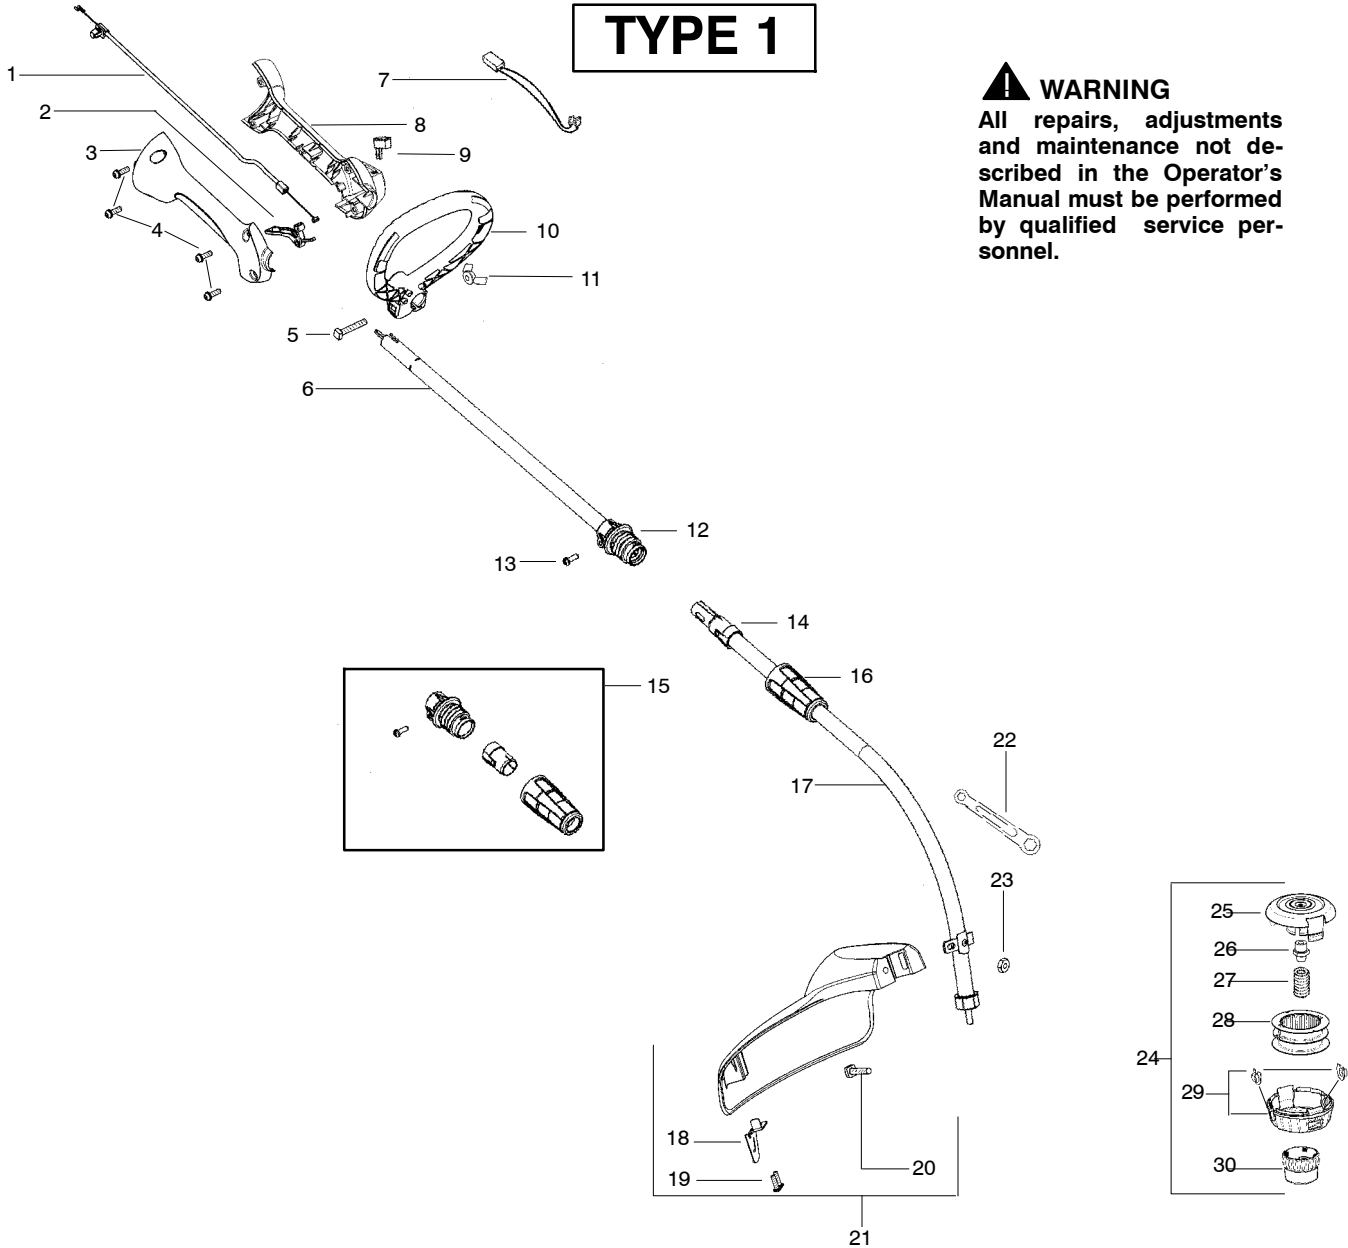

## ⚠ WARNING

All repairs, adjustments and maintenance not described in the Operator's Manual must be performed by qualified service personnel.

Ref.	Part No.	Description	Ref.	Part No.	Description
1.	530057991	Assy - Throttle Cable	22.	530056401	Wrench
2.	530049107	Trigger	23.	530015197	Nut
3.	530057582	Throttle Hsg. (Right)	24.	537419205	Assy - TNG Cutting Head (Incl. 25,26,27,28,29,30)
4.	530015880	Screw - Throttle Hsg.	25.	537419303	Housing - gray
5.	530015821	Bolt - Handle	26.	537419901	Adapter
6.	574355701	Kit - Shaft Upper (Incl. 12,13)	27.	537338801	Spring
7.	530054183	Assy - Wire	28.	545080801	Assy - Wound Spool
8.	530059952	Throttle Hsg. (Left)	29.	545003365	Kit - Cover and Eyelet
9.	530069572	Kit - Switch	30.	537419601	Knob
10.	530058580	Assy - Handle (Incl. 5,11)	Not Shown		
11.	530016152	Wingnut	---	---	Operator Manual
12.	---	Collet (Ref. 15)	545196756	545196756	Scan
13.	530015886	Screw (10 - 14 x 5/8)	545196757	545196757	Euro
14.	---	Collar - Shaft (Ref. 15)	545196758	545196758	Euro 3
15.	545008057	Kit - Coupler Shaft (Incl. 12,13,14,16)	545196759	545196759	Euro 4
16.	---	Nut - Collet (Ref. 15)	545196760	545196760	Turkish
17.	545008064	Kit - Shaft Lower (Incl. 14,16)	545221003	545221003	Decal - Shaft Warning
18.	545081862	Kit - Line Limiter (Incl. 19)			
19.	530015966	Screw - Line Limiter			
20.	530015820	Bolt			
21.	530071972	Kit - Shield Assy (Incl. 18,19,20,22,23)			