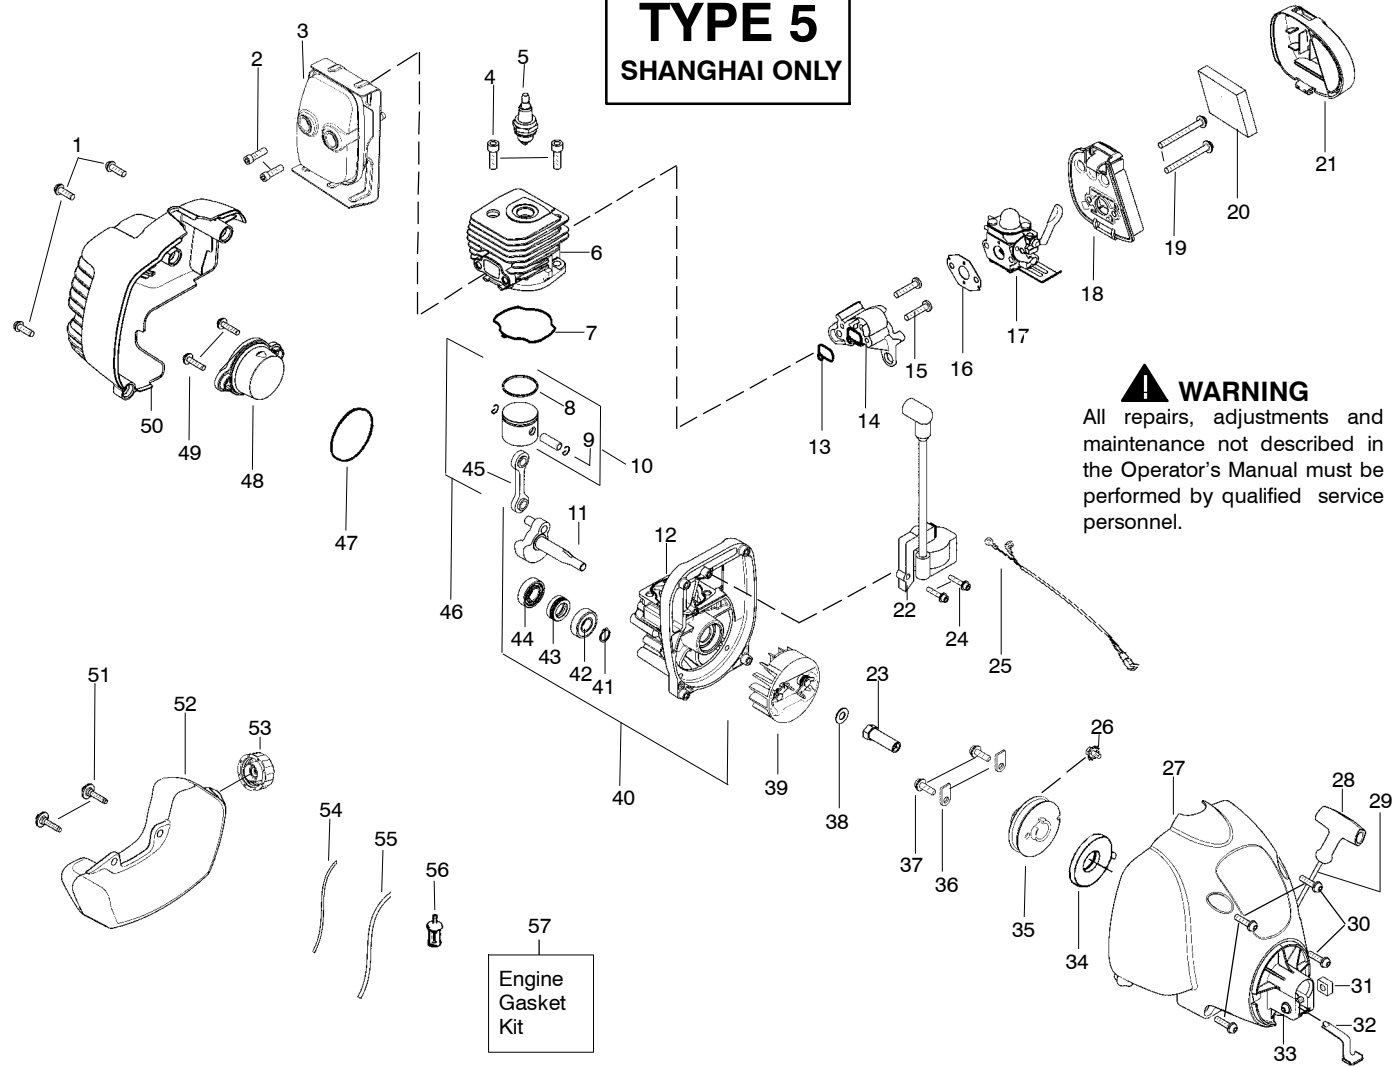

**TYPE 5
SHANGHAI ONLY**

WARNING
All repairs, adjustments and maintenance not described in the Operator's Manual must be performed by qualified service personnel.

Ref.	Part No.	Description	Ref.	Part No.	Description	Ref.	Part No.	Description
1.	530015886	Screw	20.	530057781	Foam-Air Filter	45.	530069945	Assy-Connecting Rod
2.	530058982	Bolt-Muffler	21.	530057584	Cover-Air Box	46.	530071785	Kit-Piston/Rod Assy (Incl. 10 & 45)
3.	545227901	Assy-Muffler/Shield (Incl. 2)	22.	545215801	Ignition Module	47.	530071750	O-Ring-C'case (kit)
4.	530016341	Screw-Cylinder	23.	530038604	Coupling-Drive	48.	530057954	Assy-Plug (incl.47)
5.	952030249	Spark Plug (RCJ 6Y)	24.	530016357	Screw	49.	530016386	Screw
6.	529293401	Cylinder	25.	579571601	Kit-Wire Harness / Module Wire	50.	545011001	Shroud-Rear
7.	530071750	Seal-Cylinder (kit)	26.	530016392	Screw	51.	530016445	Retainer-Tank
8.	545154001	Piston Ring	27.	545010601	Assy.-Fan Hsg w/eye	52.	530058712	Assy-Fuel Tank (incl. filter, lines & fuel cap)
9.	530015162	Retainer-Piston Pin	28.	530027569	Handle-Starter	53.	530014347	Assy-Fuel Cap
10.	530071357	Kit - Piston (Incl. 8, 9)	29.	530071767	Kit - Rope	54.	530069247	Kit-Fuel Line (Small)
11.	530057829	Assy-Crankshaft	30.	530016386	Screw	55.	530069216	Kit-Fuel Line (Large)
12.	529274501	Assy-Crankcase (Incl. 42,43,44)	31.	530016124	Nut	56.	530095646	Assy-Fuel Pickup
13.	530071750	Seal-Cyl/Carb.(kit)	32.	530057588	Clip-Spring	57.	530071750	Kit-Engine Gasket (Incl. 7,13,16,47)
14.	530057547	Adapter-Carb.	33.	530016430	Screw			Not Shown
15.	530016441	Screw	34.	530042085	Spring-Starter			
16.	530071750	Gasket-Carb. (kit)	35.	530071786	Kit-Pulley-Starter			
17.	-----	Kit-Carb. Zama (C1U-W24)	36.	530027523	Retainer-Pulley			
			37.	530015775	Screw			
			38.	530015828	Washer-Flat			
			39.	545221701	Assy-Flywheel			
			40.	577805101	Assy-C'case & C'shaft (Incl. 11,12,41)			
			41.	530015941	Retain. Ring-C'shaft		530058709	Bulb-Purge- Zama
			42.	530055728	Outer Bearing		530058569	Choke Lever - Zama
			43.	530019264	Seal			
			44.	530032125	Inner Bearing			

(Note: Repair kits are not available for this carburetor)

↗ = NEW PART NUMBER FOR THIS IPL   * = REFER TO THE SERVICE REFERENCE INDICATED FOR MORE INFORMATION. (LOCATED AT END OF IPL)