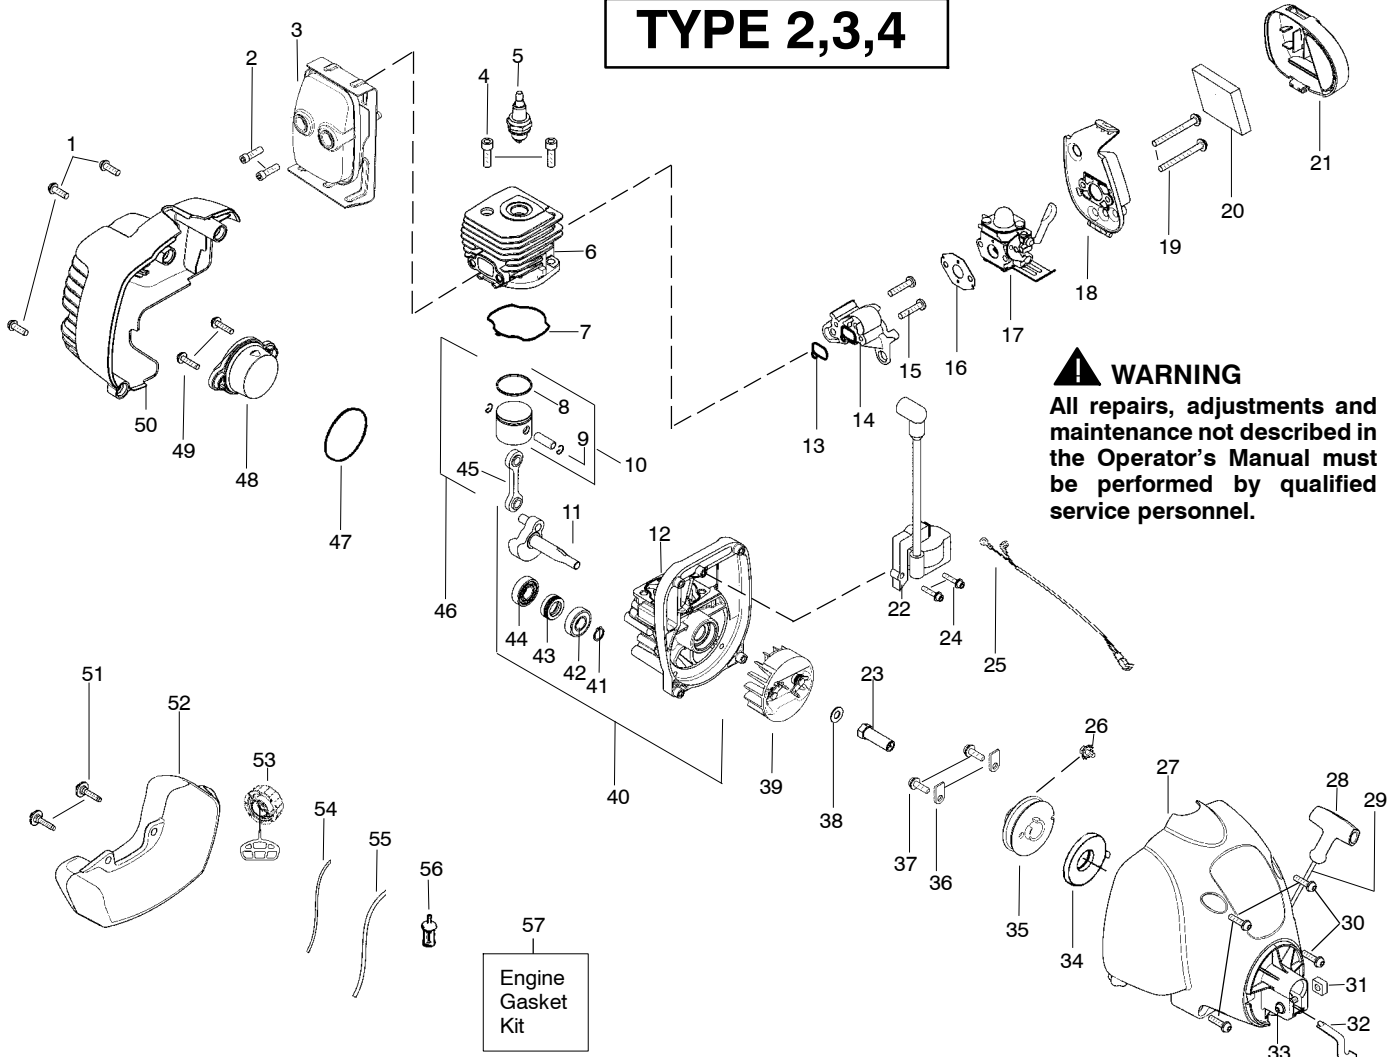

TYPE 2,3,4

⚠ WARNING
All repairs, adjustments and maintenance not described in the Operator's Manual must be performed by qualified service personnel.

Ref.	Part No.	Description	Ref.	Part No.	Description	Ref.	Part No.	Description
1.	530015814	Screw	20.	530057781	Foam-Air Filter	45.	530069945	Assy-Connecting Rod
2.	530058982	Bolt-Muffler	21.	530057584	Cover-Air Box	46.	530071785	Kit-Piston/Rod Assy (Incl. 10 & 45)
3.	545227901	Assy-Muffler/Shield (Incl. 2)	22.	545024901	Ignition Module	47.	530071750	O-Ring-C'case (kit)
4.	530015953	Screw-Cylinder	23.	530038604	Coupling-Drive	48.	530057954	Assy-Plug (incl.47)
5.	952030249	Spark Plug (RCJ 6Y)	24.	530016357	Screw	49.	530016386	Screw
6.	530012541	Cylinder	25.	579571601	Kit-Wire Harness / Module Wire	50.	545011001	Shroud-Rear
7.	530071750	Seal-Cylinder (kit)	26.	530016392	Screw	51.	530016445	Retainer-Tank
8.	530055120	Piston Ring	27.	545010601	Assy.-Fan Hsg	52.	530058712	Assy-Fuel Tank (incl. filter, lines & fuel cap)
9.	530015162	Retainer-Piston Pin	28.	530027569	Handle-Starter	53.	530014347	Assy-Fuel Cap
10.	530071833	Kit - Piston (Incl. 8, 9)	29.	530071767	Kit - Rope	54.	530069247	Kit-Fuel Line (Small)
11.	530057829	Assy-Crankshaft	30.	530016386	Screw	55.	530069216	Kit-Fuel Line (Large)
12.	530012582	Assy-Crankcase (Incl. 42,43,44)	31.	530016124	Nut	56.	530095646	Assy-Fuel Pickup
13.	530071750	Seal-Cyl/Carb.(kit)	32.	530057588	Clip-Spring	57.	530071750	Kit-Engine Gasket (Incl. 7,13,16,47)
14.	530057547	Adapter-Carb.	33.	530016430	Screw	Not Shown		
15.	530016441	Screw	34.	530042085	Spring-Starter	530058709	530058709	Bulb-Purge(zama)
16.	530071750	Gasket-Carb. (kit)	35.	530071786	Kit-Pulley-Starter	530035497	530035497	Bulb-Purge(walbro)
17.	530071822	Kit-Carb. Zama (C1U-W24)	36.	530027523	Retainer-Pulley	530058569	530058569	Choke Lever - Zama
	545180888	Walbro (WT-925)	37.	530015775	Screw	545212602	545212602	Choke Lever - Walbro (WT-925)
(Note: Repair kits are not available for this carburetor)			38.	530015828	Washer-Flat			
18.	574615001	Air Box	39.	545005101	Assy-Flywheel			
19.	530016429	Screw	40.	530071768	Assy-C'case/C'shaft (Incl. 11,12,41)			
			41.	530015941	Retain. Ring-C'shaft			
			42.	530055728	Outer Bearing			
			43.	530019264	Seal			
			44.	530032125	Inner Bearing			

↗ = NEW PART NUMBER FOR THIS IPL   * = REFER TO THE SERVICE REFERENCE INDICATED FOR MORE INFORMATION. (LOCATED AT END OF IPL)