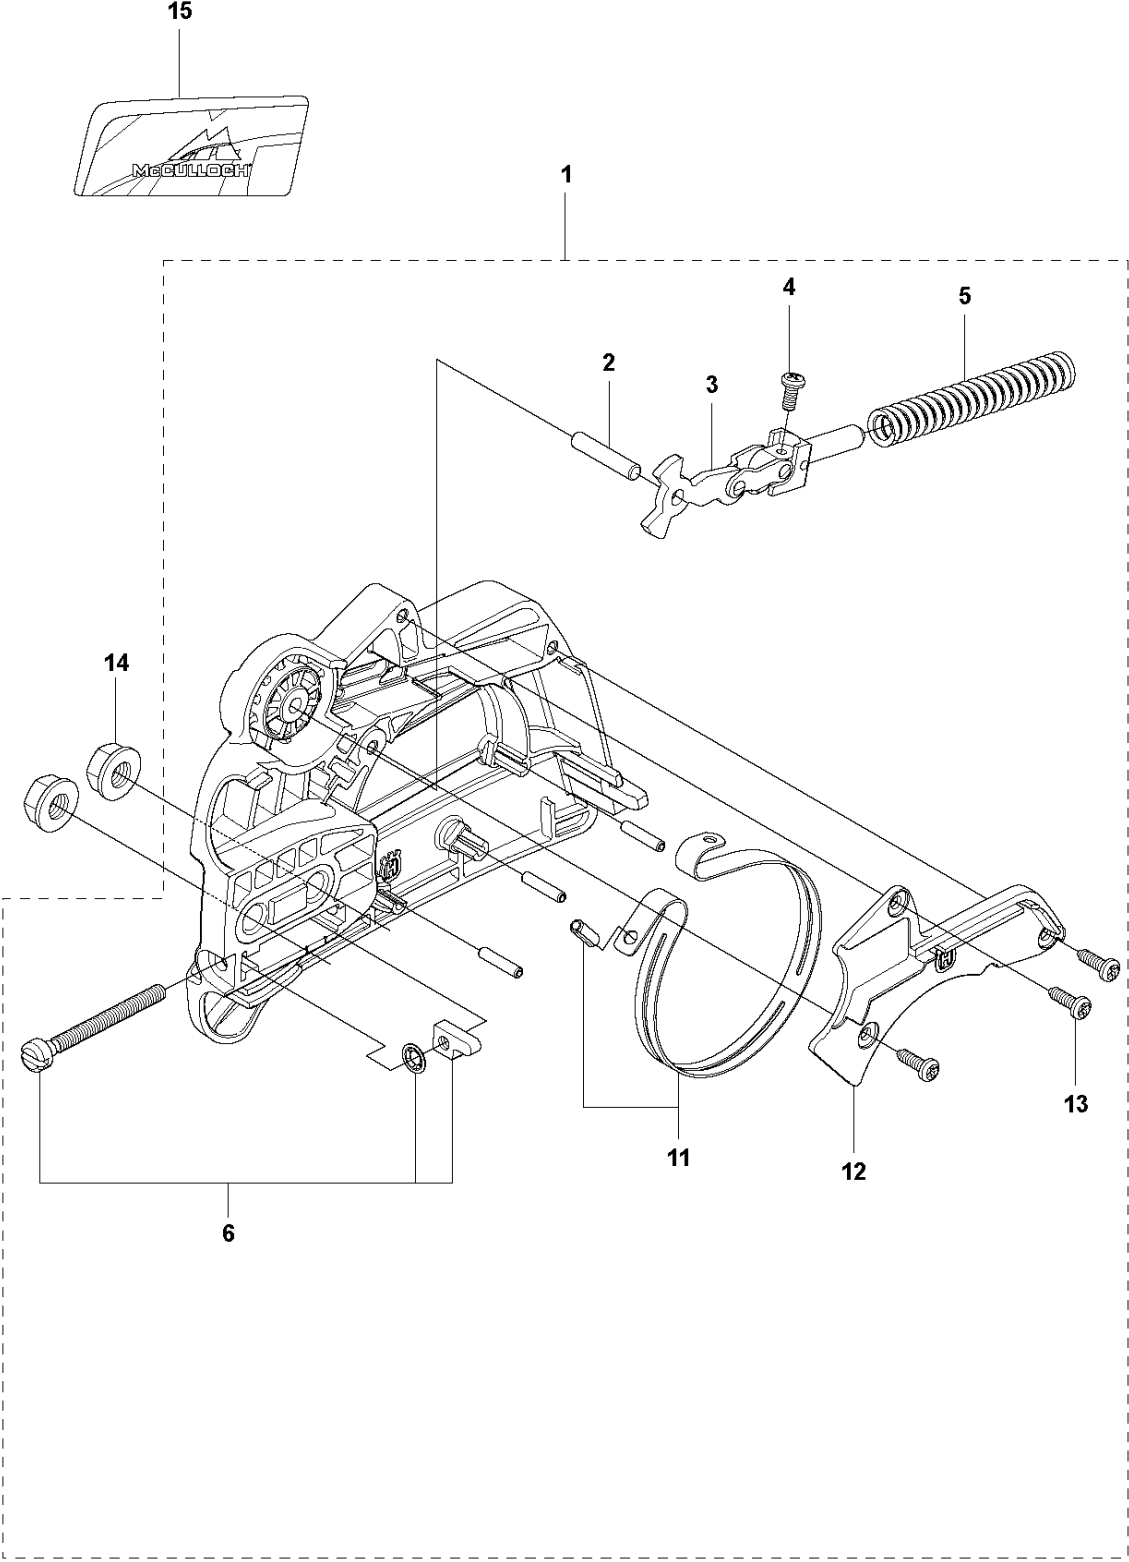

A2 CS340
CHAIN BRAKE & CLUTCH COVER

CHAIN BRAKE & CLUTCH COVER
966631405, 2011-03

CS340, 966631401, 966631402, 966631403, 966631404,

Ref	Part no.	Description	Remark	Qty	Kit
1	577 80 55-01	CHAIN BRAKE ASSY		1	
2	530 05 79-50	PIN. DOWEL		1	1
3	530 05 79-40	ASSY. FRONT LINK		1	1
4	574 78 03-01	SCREW		1	1
5	530 01 64-15	SPRING COMPRESSION		1	1
6	530 06 96-11	RETAINER		1	1
11	577 83 02-01	KIT		1	1
12	545 07 10-02	COVER		1	1
13	545 22 71-01	SCREW		3	1
14	530 01 59-17	NUT		2	
15	577 81 53-01	DECAL		1