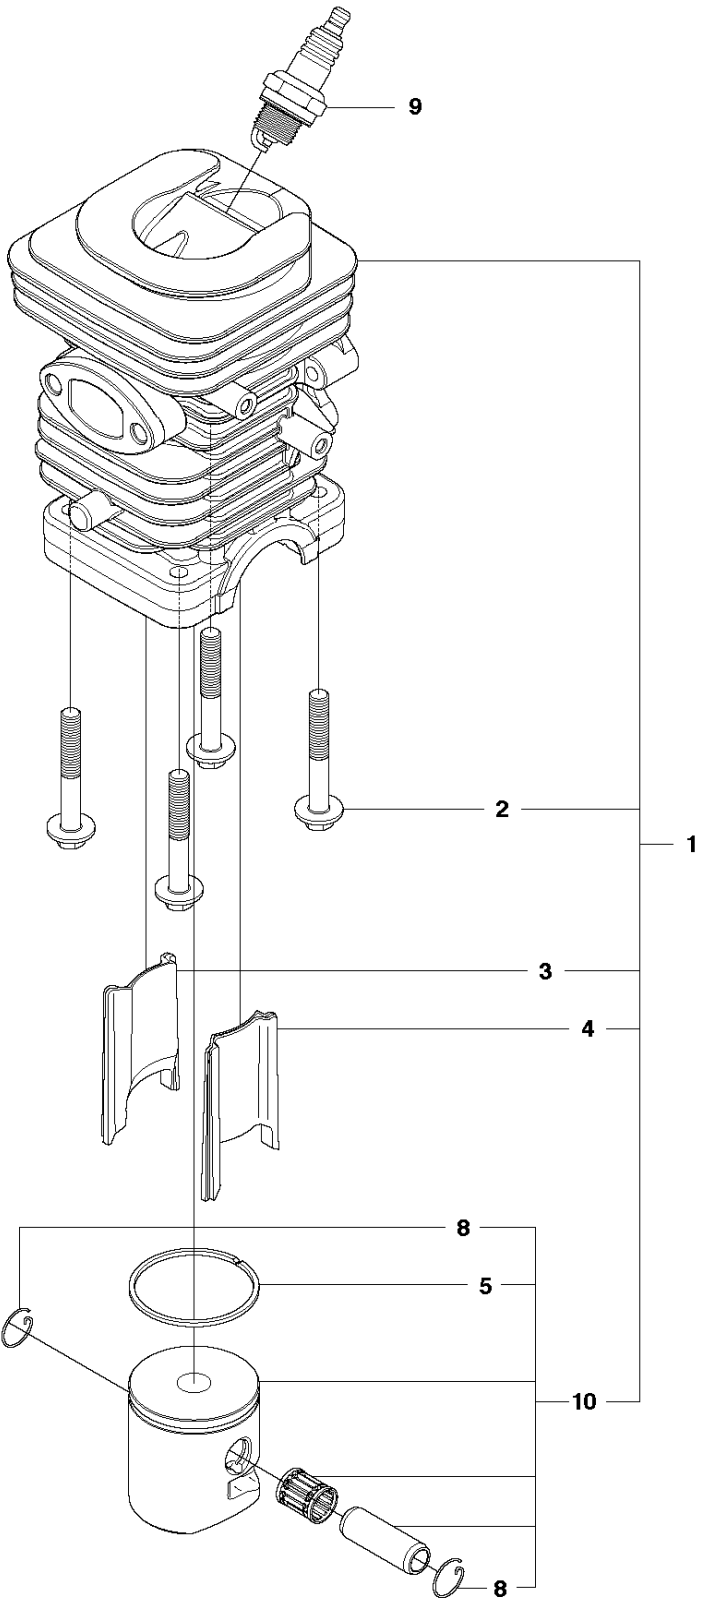

D CS340, CS380
CYLINDER & PISTON

CYLINDER PISTON CS340, 966631401, 966631402, 966631403, 966631404, 966631405, 2011-03

Ref	Part no.	Description	Remark	Qty	Kit
1	577 83 11-01	KIT		1	
2	545 08 15-01	BOLT		4	1
3	574 19 09-01	INSERT		1	1
4	574 19 08-01	INSERT		1	1
5	530 01 26-08	PISTON RING		1	10
8	530 01 56-97	LOCKING RING		2	10
9	503 23 51-08	SPARK PLUG		1	
10	577 83 13-01	KIT		1	1