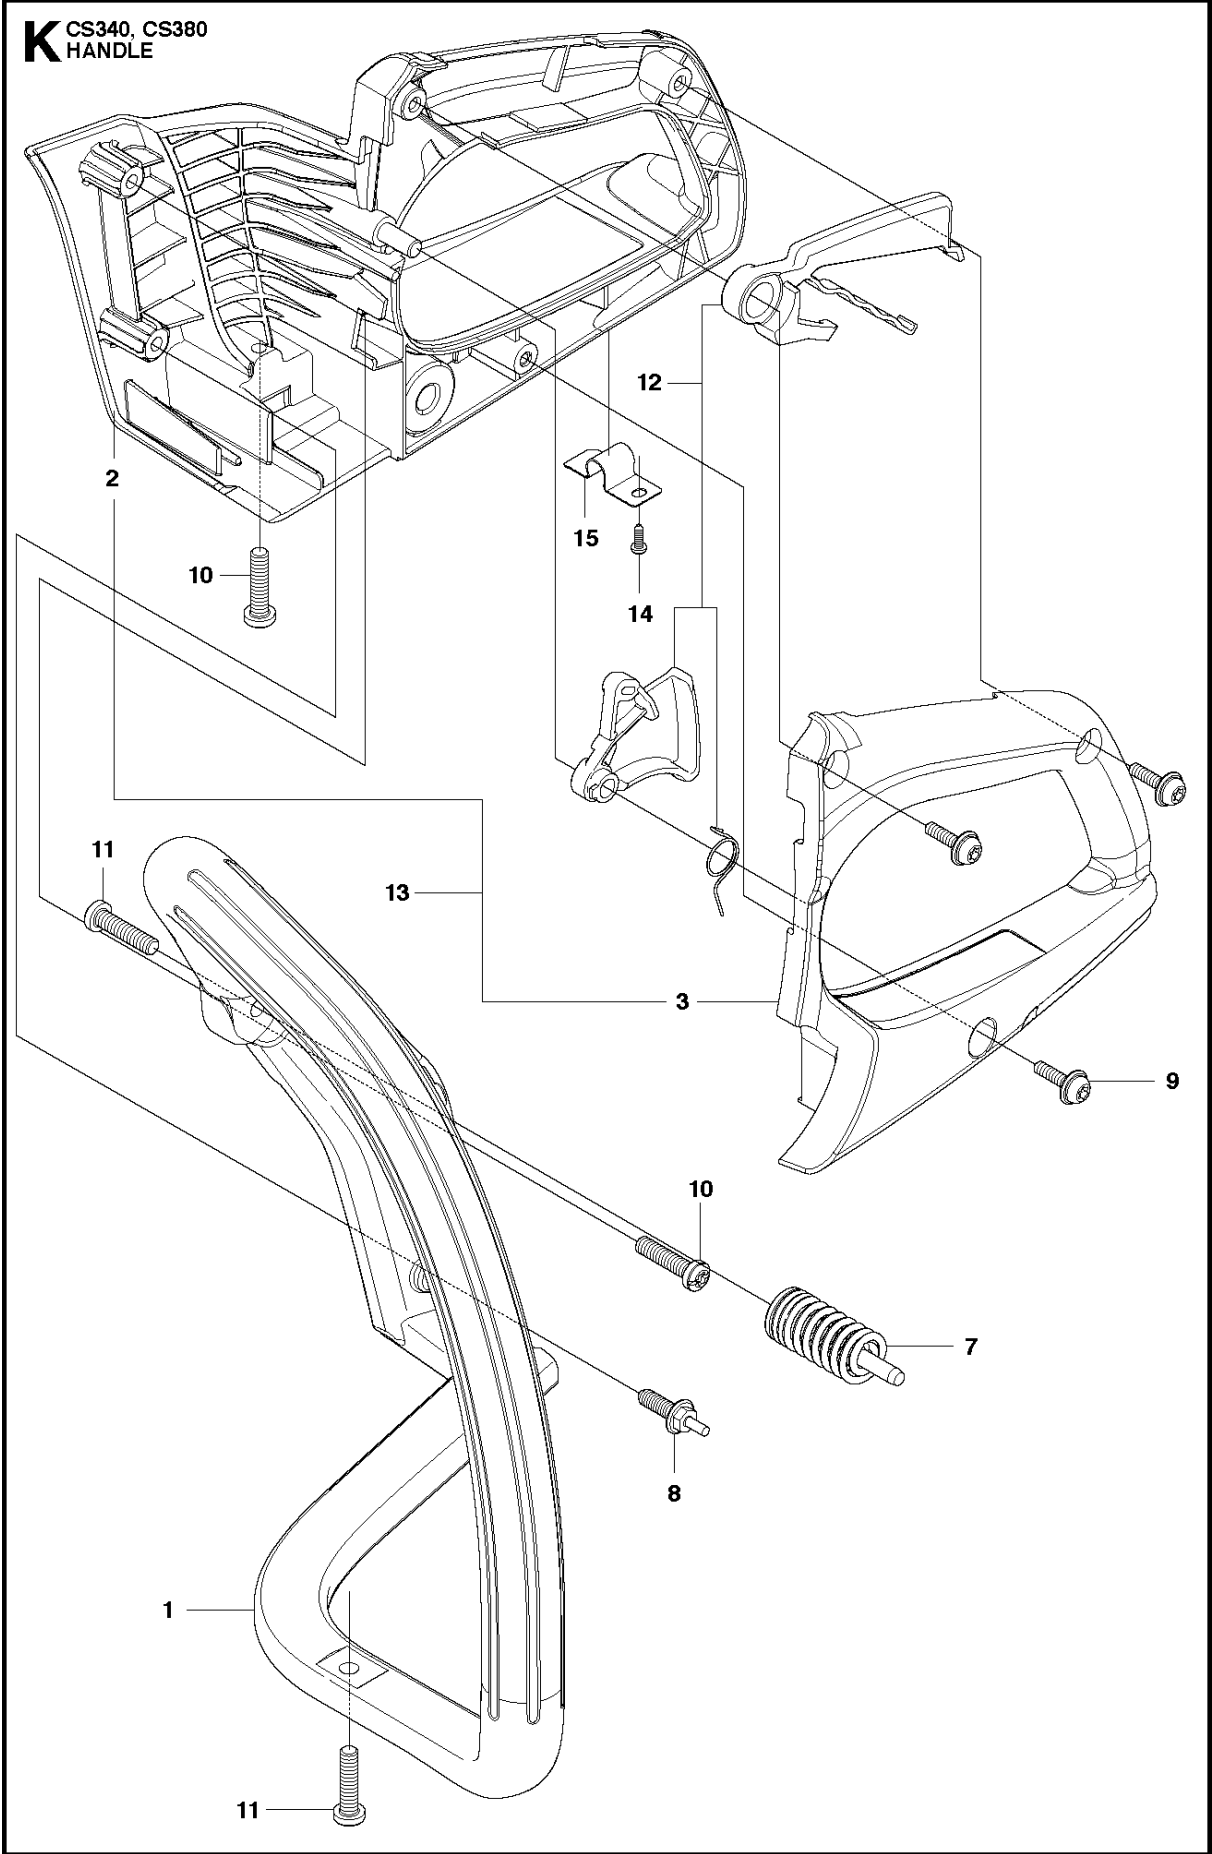

HANDLE

CS340, 966631401, 966631402, 966631403, 966631404, 966631405, 2011-03

Ref	Part no.	Description	Remark	Qty	Kit
1	576 02 54-01	FRONT HANDLE		1	
2	576 02 55-01	REAR HANDLE		1	13
3	576 02 57-01	COVER		1	13
7	577 54 07-01	SPRING		1	
8	576 80 83-01	TBD		1	
9	530 01 64-33	SCREW		3	
10	530 01 63-49	SCREW		2	
11	530 01 64-32	SCREW		2	
12	577 82 19-01	KIT		1	
13	577 83 00-01	KIT		1	
14	545 22 71-01	SCREW		1	
15	576 38 93-01	CLIP		1