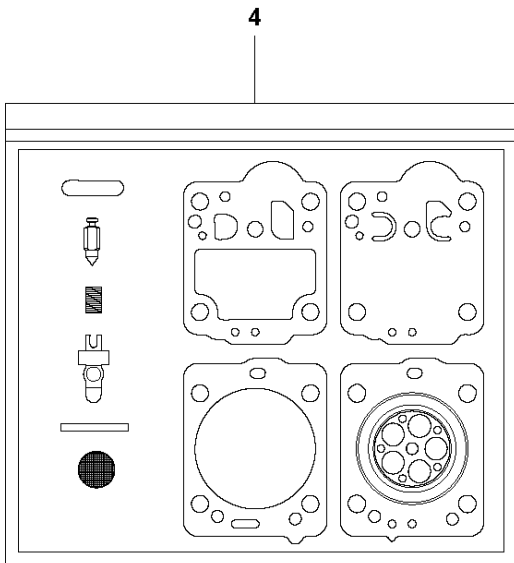

P CS340, CS380
CARBURETOR

CARBURETOR CS340, 966631401, 966631402, 966631403, 966631404, 966631405, 2011-03

Ref	Part no.	Description	Remark	Qty	Kit
1	545 07 26-01	CARBURETTOR		1	
2	545 00 80-30	PURGE AND LINE ASSEMBLY		1	1
3	545 00 80-31	KIT		1	
4	545 00 80-32	KIT		1