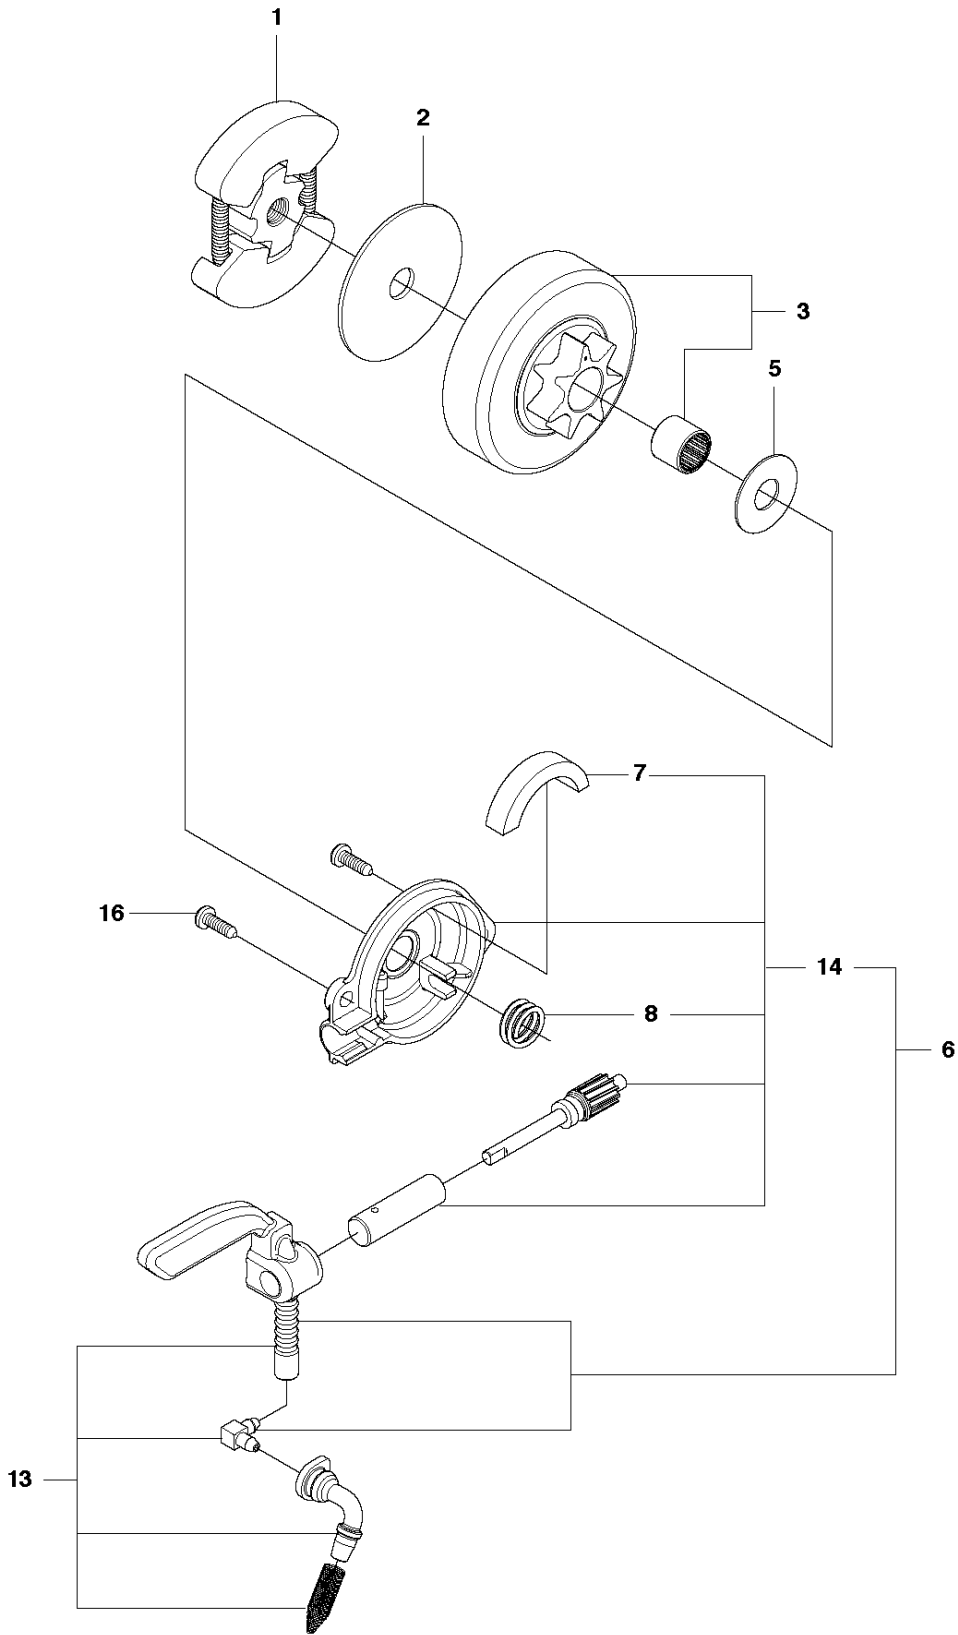

**G** CS340, CS380  
CARBURETOR & AIR FILTER

CARBURETOR & AIR FILTER CS340, 966631401, 966631402, 966631403, 966631404, 966631405,  
2011-03

Ref	Part no.	Description	Remark	Qty	Kit
1	574 71 94-02	CARBURETOR		1	
2	577 81 52-01	THROTTLE		1	
3	575 49 34-01	AIR FILTER		1	
4	545 06 18-01	AIR FILTER		1	
5	545 15 18-01	FILTER PLATE		1	
6	530 01 61-01	NUT		2	
7	545 06 19-01	ISOLATOR FILTER HOUSING		1	
9	577 83 07-01	KIT		1	
10	545 06 16-01	CHOKE KNOB		1	
11	545 06 15-01	CARB ADAPTOR SEAL		1	
13	577 63 65-01	ADAPTOR		1	
15	545 03 37-01	STUD-CARBURETOR		2	
16	545 15 83-01	CARB ADAPTOR SCREW		4	
17	530 01 60-80	SCREW		1	
18	545 07 49-01	TOP STUD-CARBURETOR		1	
19	545 08 18-92	GASKET KIT		1	
20	530 01 63-49	SCREW		1	

**A2** CS340  
CHAIN BRAKE & CLUTCH COVER

CHAIN BRAKE & CLUTCH COVER  
966631405, 2011-03

CS340, 966631401, 966631402, 966631403, 966631404,

Ref	Part no.	Description	Remark	Qty	Kit
1	577 80 55-01	CHAIN BRAKE ASSY		1	
2	530 05 79-50	PIN. DOWEL		1	1
3	530 05 79-40	ASSY. FRONT LINK		1	1
4	574 78 03-01	SCREW		1	1
5	530 01 64-15	SPRING COMPRESSION		1	1
6	530 06 96-11	RETAINER		1	1
11	577 83 02-01	KIT		1	1
12	545 07 10-02	COVER		1	1
13	545 22 71-01	SCREW		3	1
14	530 01 59-17	NUT		2	
15	577 81 53-01	DECAL		1	

**B** CS340, CS380  
CLUTCH & OIL PUMP

CLUTCH & OIL PUMP CS340, 966631401, 966631402, 966631403, 966631404, 966631405, 2011-03

Ref	Part no.	Description	Remark	Qty	Kit
1	530 01 49-49	CLUTCH		1	
2	530 01 56-11	WASHER		1	
3	530 04 70-61	CLUTCH DRUM		1	
5	530 01 59-07	WASHER		1	
6	581 06 39-01	OIL PUMP ASSY		1	
7	525 31 84-01	DUST SEAL		1	6, 14
8	530 03 78-20	PINION		1	6, 14
13	577 83 05-01	KIT		1	
14	577 83 23-01	KIT		1	6
16	530 01 60-64	SCREW		2	