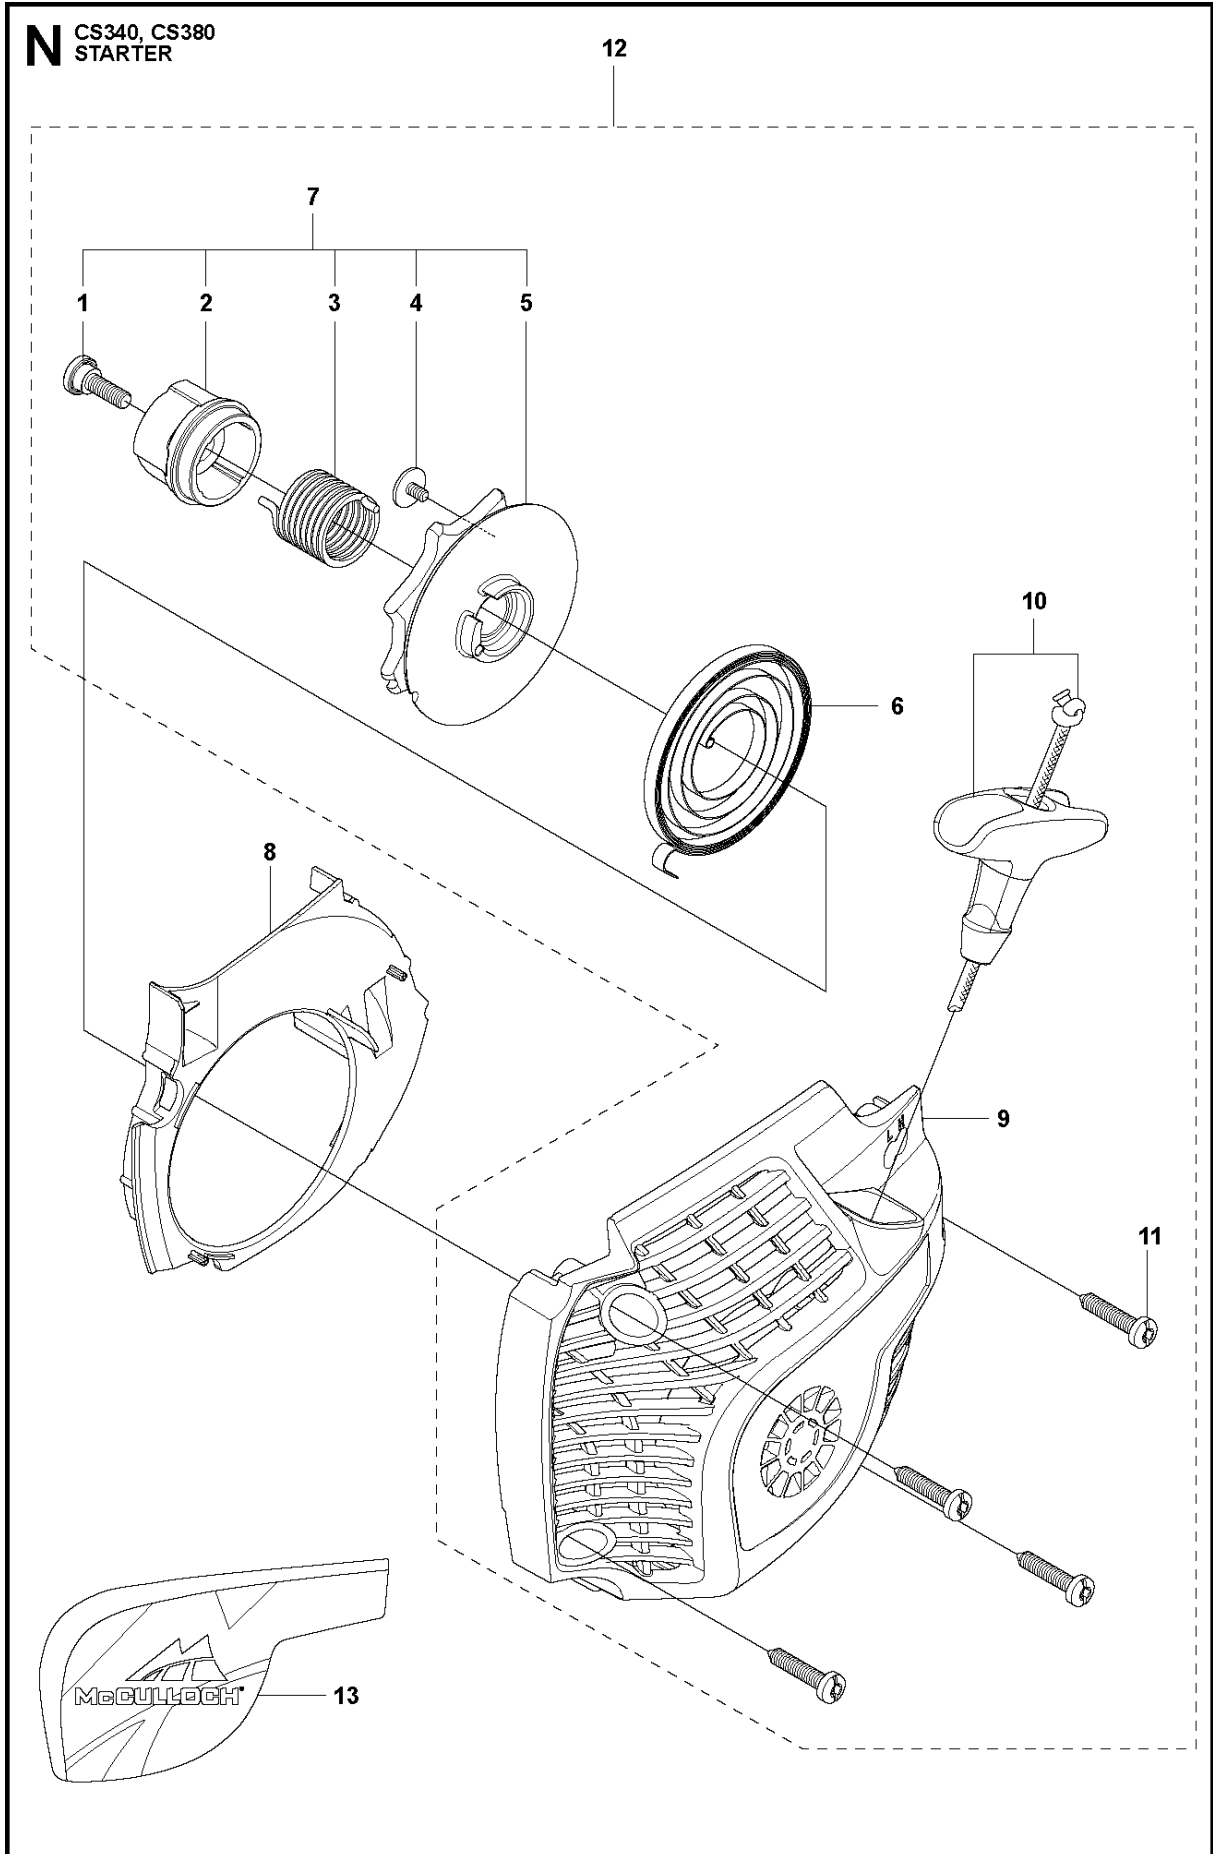

STARTER

CS340, 966631401, 966631402, 966631403, 966631404, 966631405, 2011-03

Ref	Part no.	Description	Remark	Qty	Kit
1	530 02 11-79	SCREW		1	7,12
2	530 05 96-77	SLEEVE		1	7,12
3	530 02 11-80	SPRING		1	7,12
4	530 01 60-80	SCREW		1	7,12
5	545 05 82-01	PULLEY		1	7,12
6	530 04 20-95	SPRING		1	12
7	545 18 08-12	KIT		1	12
8	575 94 28-01	BAFFLE		1	
9	575 94 23-01	HOUSING		1	12
10	576 43 13-01	HANDLE		1	12
11	530 01 64-32	SCREW		4	12
12	577 16 25-01	KIT		1	
13	576 80 75-01	DECAL		1