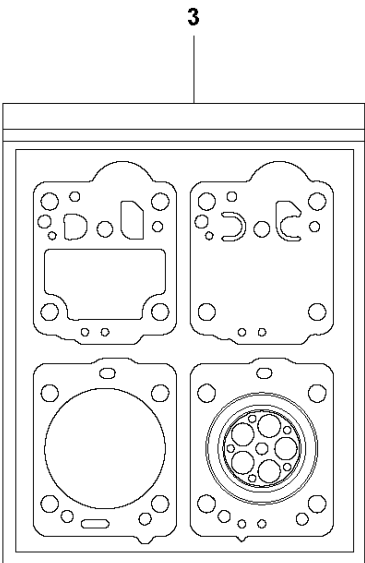

P CS340, CS380
CARBURETOR

CARBURETOR CS340, 966631401, 966631402, 966631403, 966631404, 966631405, 2011-03

Ref	Part no.	Description	Remark	Qty	Kit
1	545 07 26-01	CARBURETTOR		1	
2	545 00 80-30	PURGE AND LINE ASSEMBLY		1	1
3	545 00 80-31	KIT		1	
4	545 00 80-32	KIT		1