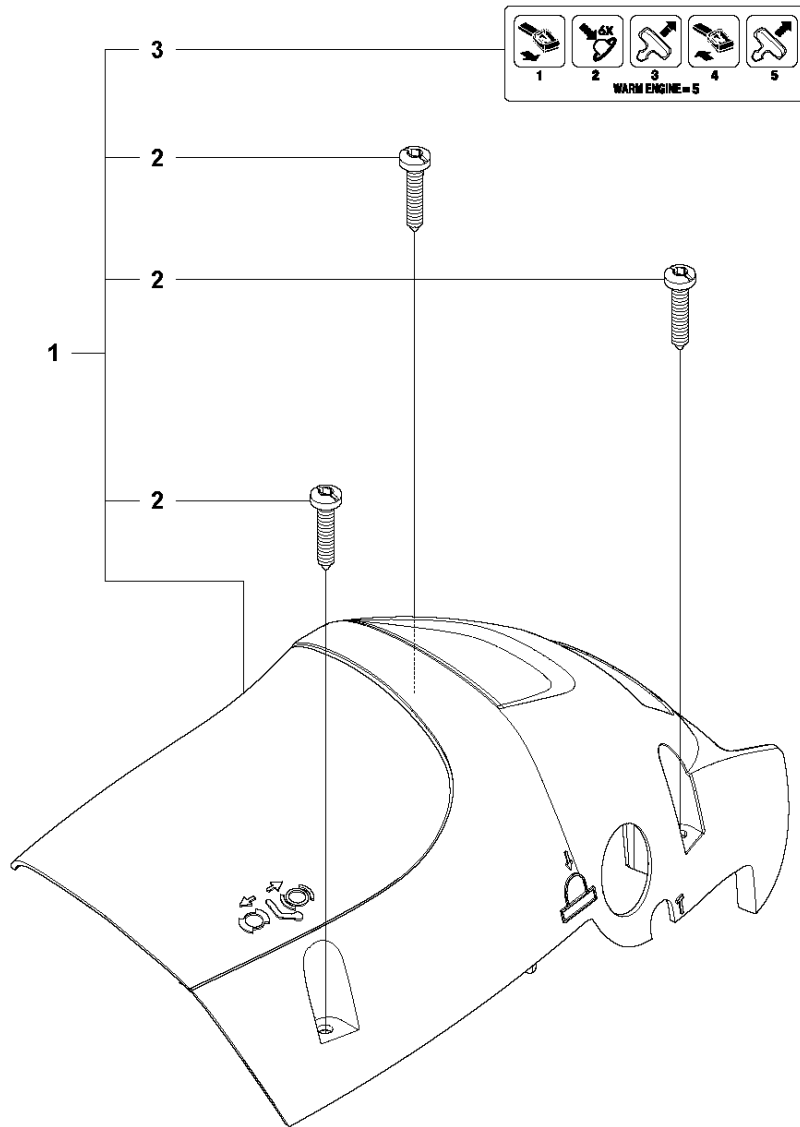

C CS340, CS380
CYLINDER COVER

CYLINDER COVER CS340, 966631401, 966631402, 966631403, 966631404, 966631405, 2011-03

Ref	Part no.	Description	Remark	Qty	Kit
1	577 83 15-01	KIT		1	
2	574 32 06-01	SCREW		3	1
3	576 80 77-01	DECAL		1	1