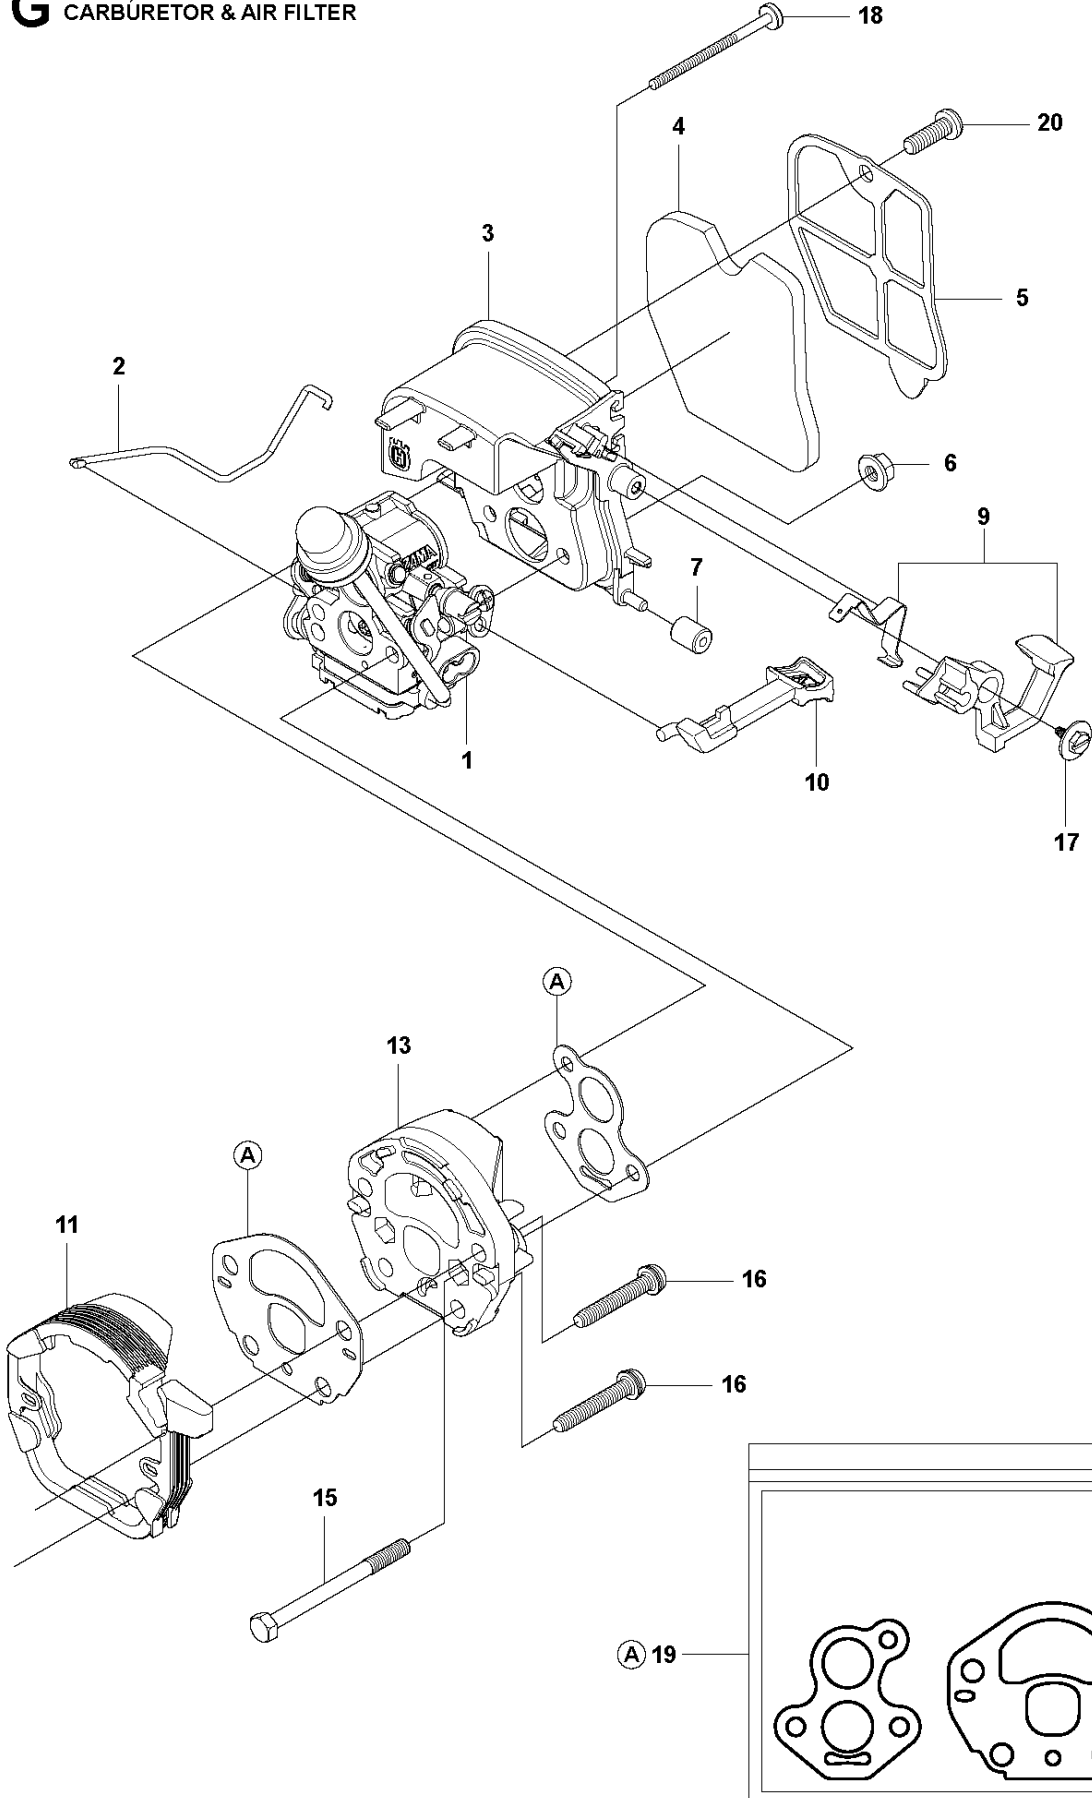

G CS340, CS380
CARBURETOR & AIR FILTER

CARBURETOR & AIR FILTER CS340, 966631401, 966631402, 966631403, 966631404, 966631405,
2011-03

Ref	Part no.	Description	Remark	Qty	Kit
1	574 71 94-02	CARBURETOR		1	
2	577 81 52-01	THROTTLE		1	
3	575 49 34-01	AIR FILTER		1	
4	545 06 18-01	AIR FILTER		1	
5	545 15 18-01	FILTER PLATE		1	
6	530 01 61-01	NUT		2	
7	545 06 19-01	ISOLATOR FILTER HOUSING		1	
9	577 83 07-01	KIT		1	
10	545 06 16-01	CHOKE KNOB		1	
11	545 06 15-01	CARB ADAPTOR SEAL		1	
13	577 63 65-01	ADAPTOR		1	
15	545 03 37-01	STUD-CARBURETOR		2	
16	545 15 83-01	CARB ADAPTOR SCREW		4	
17	530 01 60-80	SCREW		1	
18	545 07 49-01	TOP STUD-CARBURETOR		1	
19	545 08 18-92	GASKET KIT		1	
20	530 01 63-49	SCREW		1