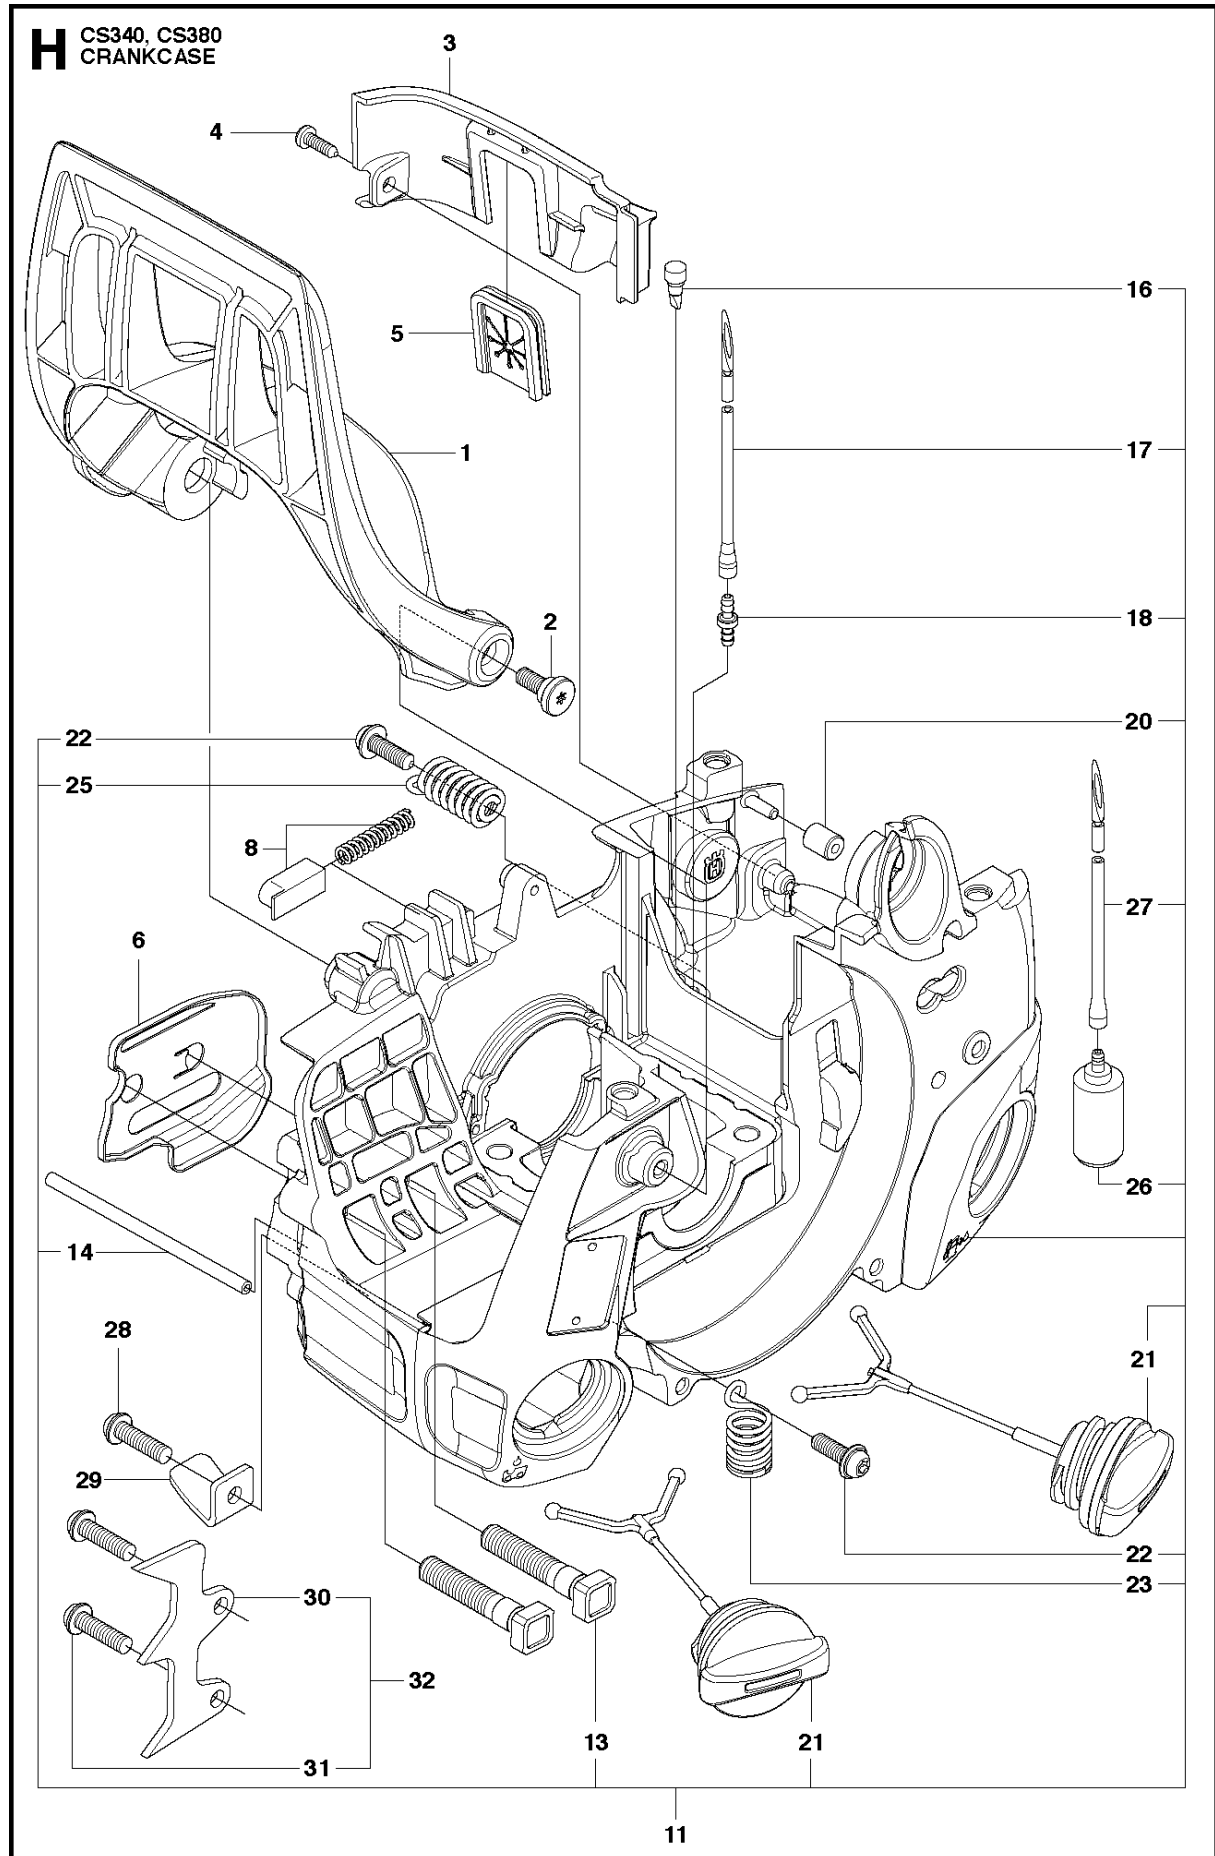

# SPARE PARTS LIST

**A2** CS340  
CHAIN BRAKE & CLUTCH COVER

CHAIN BRAKE & CLUTCH COVER  
966631405, 2011-03

CS340, 966631401, 966631402, 966631403, 966631404,

Ref	Part no.	Description	Remark	Qty	Kit
1	577 80 55-01	CHAIN BRAKE ASSY		1	
2	530 05 79-50	PIN. DOWEL		1	1
3	530 05 79-40	ASSY. FRONT LINK		1	1
4	574 78 03-01	SCREW		1	1
5	530 01 64-15	SPRING COMPRESSION		1	1
6	530 06 96-11	RETAINER		1	1
11	577 83 02-01	KIT		1	1
12	545 07 10-02	COVER		1	1
13	545 22 71-01	SCREW		3	1
14	530 01 59-17	NUT		2	
15	577 81 53-01	DECAL		1	

**B** CS340, CS380  
CLUTCH & OIL PUMP

CLUTCH & OIL PUMP CS340, 966631401, 966631402, 966631403, 966631404, 966631405, 2011-03

Ref	Part no.	Description	Remark	Qty	Kit
1	530 01 49-49	CLUTCH		1	
2	530 01 56-11	WASHER		1	
3	530 04 70-61	CLUTCH DRUM		1	
5	530 01 59-07	WASHER		1	
6	581 06 39-01	OIL PUMP ASSY		1	
7	525 31 84-01	DUST SEAL		1	6, 14
8	530 03 78-20	PINION		1	6, 14
13	577 83 05-01	KIT		1	
14	577 83 23-01	KIT		1	6
16	530 01 60-64	SCREW		2	