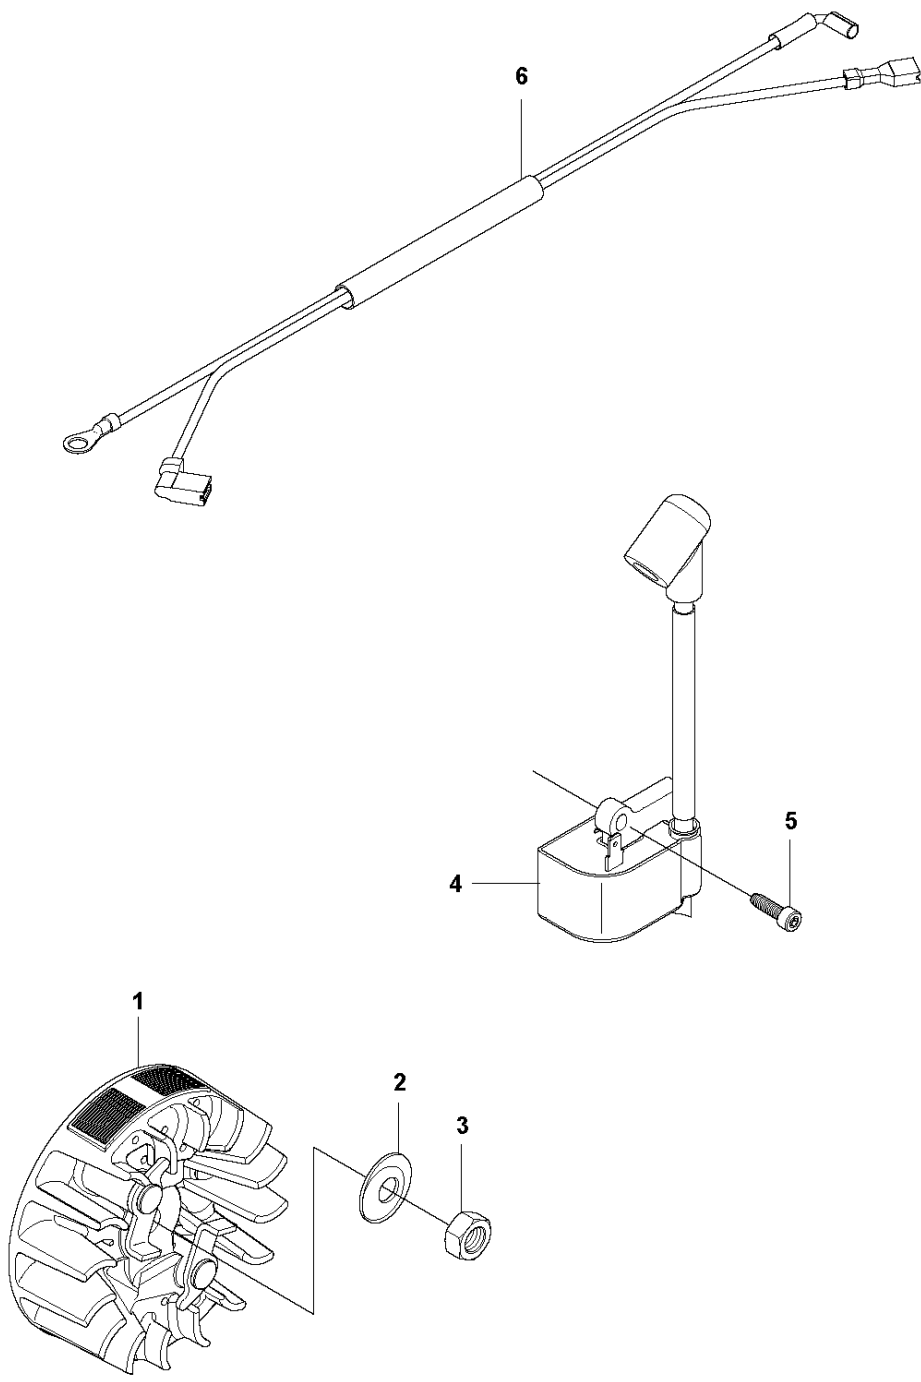

M CS340, CS380
IGNITION SYSTEM

IGNITION SYSTEM CS340, 966631401, 966631402, 966631403, 966631404, 966631405, 2011-03

Ref	Part no.	Description	Remark	Qty	Kit
1	575 63 55-01	FLYWHEEL		1	
2	530 01 51-27	WASHER		1	
3	530 01 61-34	NUT		1	
4	575 80 35-01	MODULE		1	
5	545 12 19-01	SCREW		2	
6	545 07 99-01	ASSY- WIRE HARNESS		1