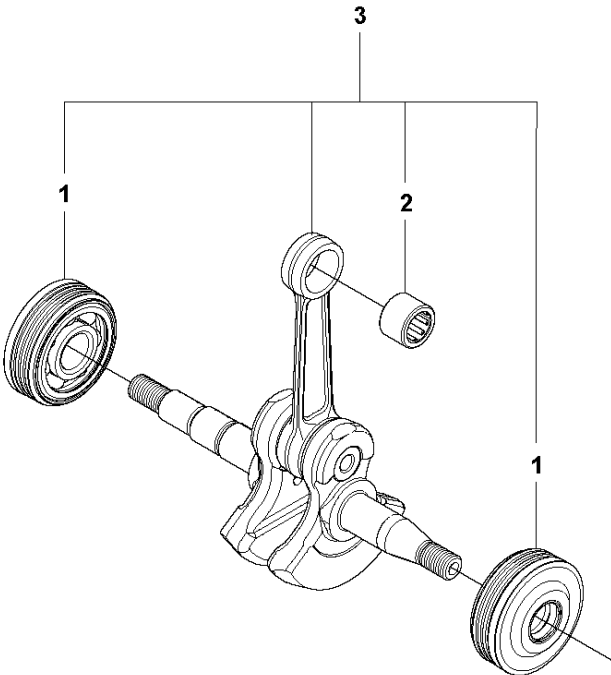

E CS340, CS380
CRANK SHAFT

CRANKSHAFT CS340, 966631401, 966631402, 966631403, 966631404, 966631405, 2011-03

Ref	Part no.	Description	Remark	Qty	Kit
1	576 24 39-01	ASSEMBLY		2	3
2	574 44 94-01	ASSEMBLY		1	3
3	580 30 27-01	CRANKSHAFT		1