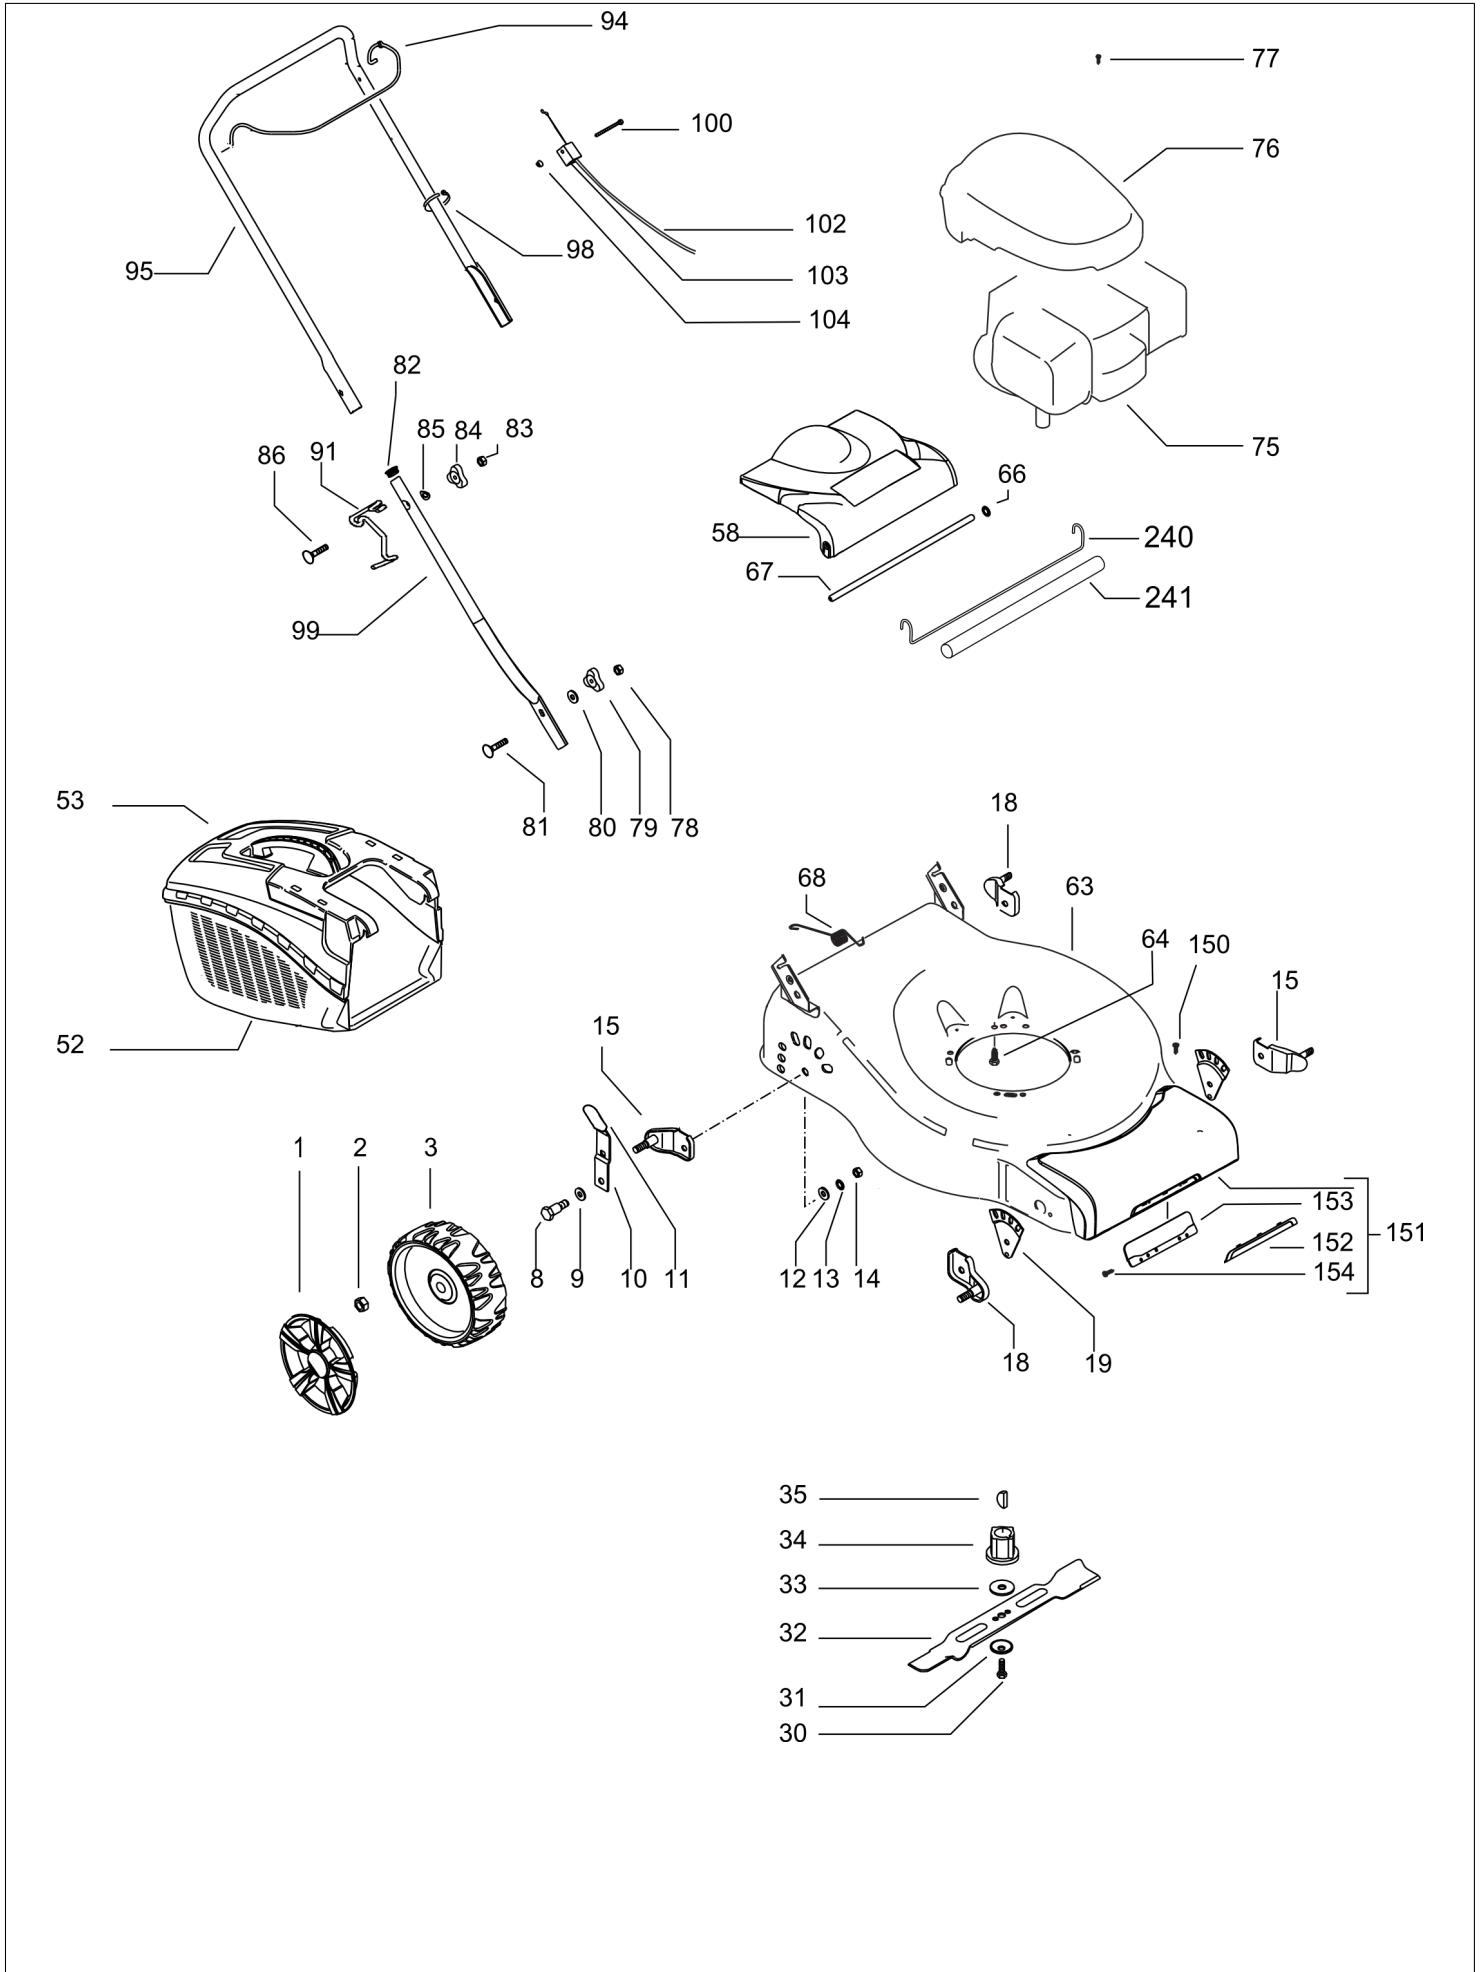

HUSQVARNA ITALIA SPA

HUSQVARNA ITALIA SPA

Item	PN	Description	Qty	Item	PN	Description	Qty
1	574 39 63-01	wheel cover Ø170	4	102	531 21 35-22	brake cable	1
2	504 85 78-01	nut	4	103	531 20 80-43	cable support	1
3	574 41 49-02	wheel Ø170	4	104	531 20 52-13	nut M5	1
8	531 20 49-12	screw M10x26.4	4	150	576 04 74-01	screw	2
9	531 20 66-43	washer	4	151	575 56 20-02	front cover	1
10	531 21 24-57	wheel regulator lever	4	152	574 37 52-01	front cover plate	1
11	574 61 05-01	sheating	4	153	531 20 98-16	back plate	1
12	531 20 79-89	washer	4	154	575 95 57-01	screw	2
13	531 20 89-74	washer	4	240	578 32 30-01	wire, grass seal	1
14	531 20 79-78	nut M10x26.4	4	241	578 32 18-01	grass seal	1
15	504 85 16-01	wheel's support	2				
18	504 85 15-01	wheel's support	2				
30	531 20 80-08	screw, 3/8"	1				
31	531 20 72-37	spring washer	1				
32	531 21 16-53	blade	1				
33	531 20 72-43	washer	1				
34	531 20 72-42	blade support	1				
35	505 29 09-01	key	1				
52	574 61 03-01	sack, lower half	1				
53	574 61 04-01	sack, upper half	1				
58	574 61 02-01	safety flap	1				
63	575 74 26-02	deck	1				
64	531 21 28-51	screw 3/8" + split washer	3				
66	531 20 76-57	star lock washer	2				
67	531 20 50-60	bar, safety flap	1				
68	531 20 59-99	spring	1				
75	———	engine, Briggs & Stratton, model number 09T5020134B1	1				
76	522 86 81-01	engine cover	1				
77	531 21 27-10	engine cover screw	2				
78	531 20 79-82	nut M8	2				
79	531 20 49-23	knob	2				
80	531 20 49-22	washer	2				
81	531 20 49-21	screw M8x25	2				
82	531 20 89-50	cap	2				
83	531 20 79-82	nut M8	2				
84	531 20 49-23	knob	2				
85	531 20 70-90	washer	2				
86	531 20 70-89	screw M8x50	2				
91	504 70 86-01	starter cable guide	1				
94	504 70 83-04	brake lever	1				
95	504 70 80-01	handle, upper half	1				
98	531 20 55-81	binder	2				
99	531 20 60-71	handle, lower half	2				
100	531 20 63-46	screw M5x40	1