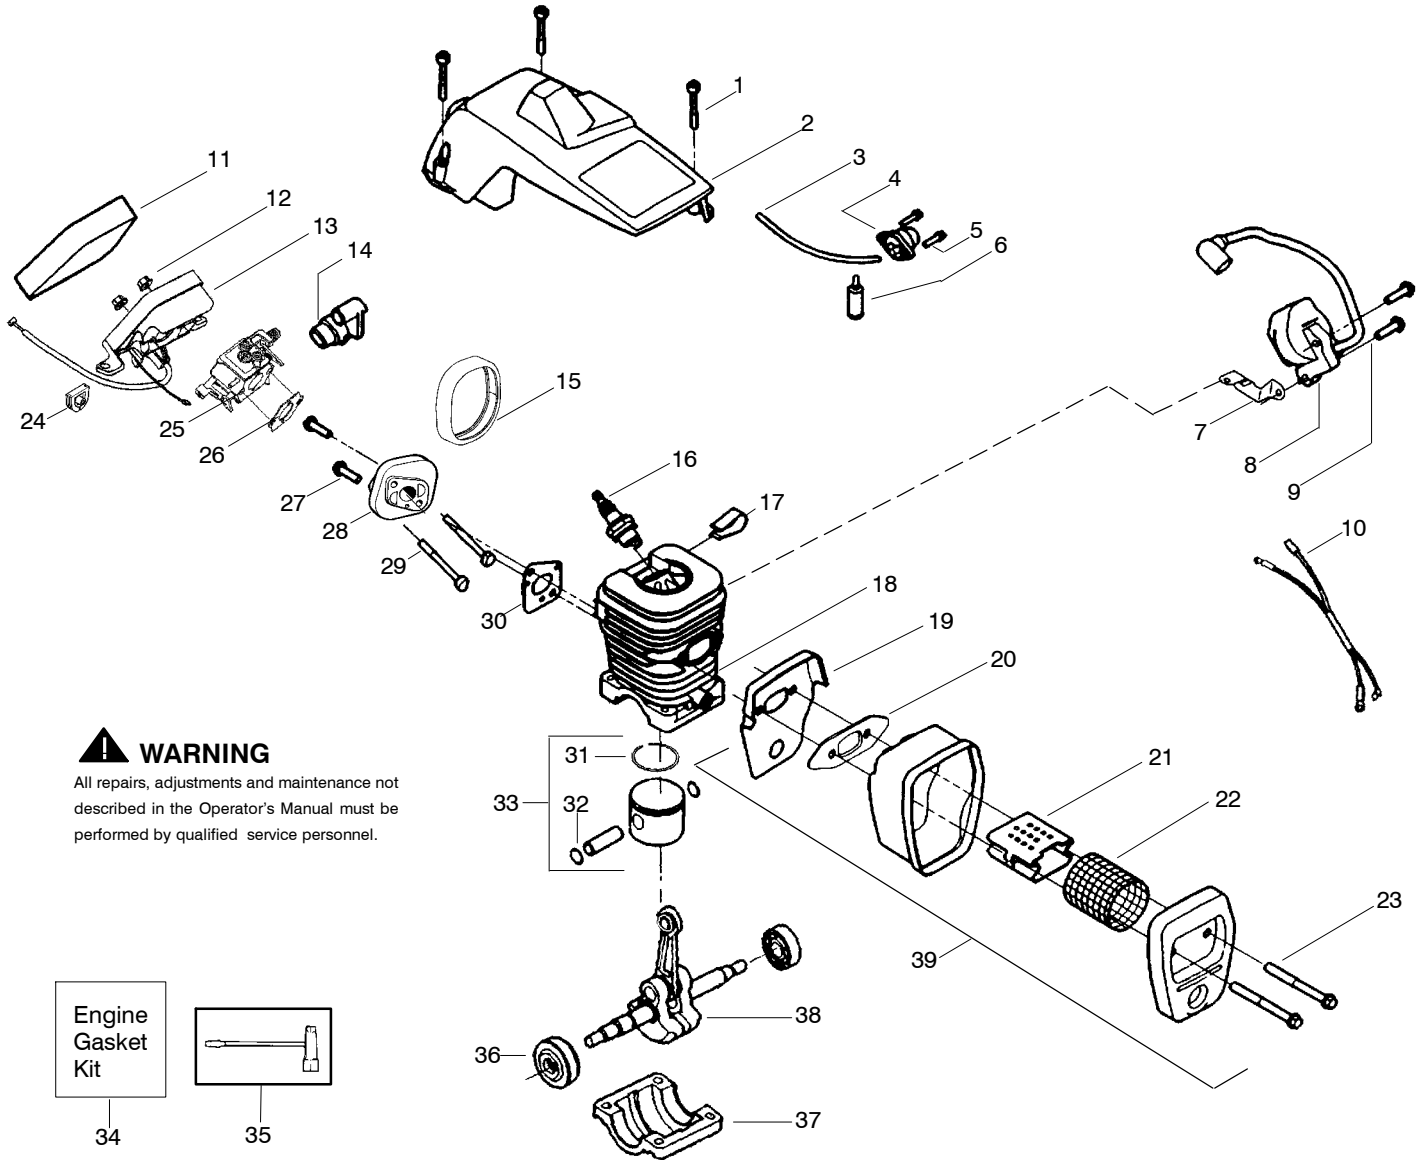

WARNING

All repairs, adjustments and maintenance not described in the Operator's Manual must be performed by qualified service personnel.

Ref.	Part No.	Description	Ref.	Part No.	Description	Ref.	Part No.	Description
1.	530016153	Screw	19.	530049870	Backplate - Muffler	35.	530031135	Scrunch
2.	530055709	Assy - Cylinder Shield	20.	530069608	Gasket - Muffler (kit)	36.	530056363	Assy - Seal & Bearing
3.	530069247	Kit - Fuel Line (Small)	21.	530037813	Diffuser - Muffler	37.	530037935	Cap - Crankcase
4.	530071835	Kit - Air Purge (incl. #5)	22.	530036103	Screen - Spark	38.	545113101	Assy - Crankshaft
5.	530015780	Screw	23.	530016132	Bolt - Muffler	39.	530047207	Assy - Muffler (Incl. 19,20,21,22,23)
6.	530095649	Assy - Fuel Pick-up	24.	530047631	Grommet - Throttle Cable	Not Shown		
7.	530047442	Strap - Ground	25.	545213401	Carburetor (RXH542)	---		Manual
8.	545211701	Ignition Module	26.	530069608	Gasket - Carb. (kit)	115389410		Scan
9.	530015886	Screw	27.	530016386	Screw	115389526		Euro 1
10.	530057475	Assy - Wire Harness	28.	530049700	Carb. Adapter	115389626		Euro 2
11.	530037793	Foam - Air Filter	29.	530016187	Screw	115389726		Euro 5
12.	530016101	Nut	30.	530069608	Gasket - Adaptor (kit)	545003009		Decal - Warning
13.	530057702	Assy - Air Box	31.	530037380	Ring - Piston			
14.	530049244	Grommet - Carb Adjust	32.	530015697	Retainer - Piston Pin			
15.	530054144	Seal - Carb Adapter	33.	545081872	Kit - Piston (Incl. 31 & 32)			
16.	545166601	Spark Plug - Torch (R7)	34.	530069608	Kit - Engine Gasket (Incl. 20, 26 & 30)			
17.	530016136	Clip - High Tension Lead						
18.	545122101	Cylinder (46cc)						

✓ = NEW PART NUMBER FOR THIS IPL   * = REFER TO THE SERVICE REFERENCE INDICATED FOR MORE INFORMATION. (LOCATED AT END OF IPL)