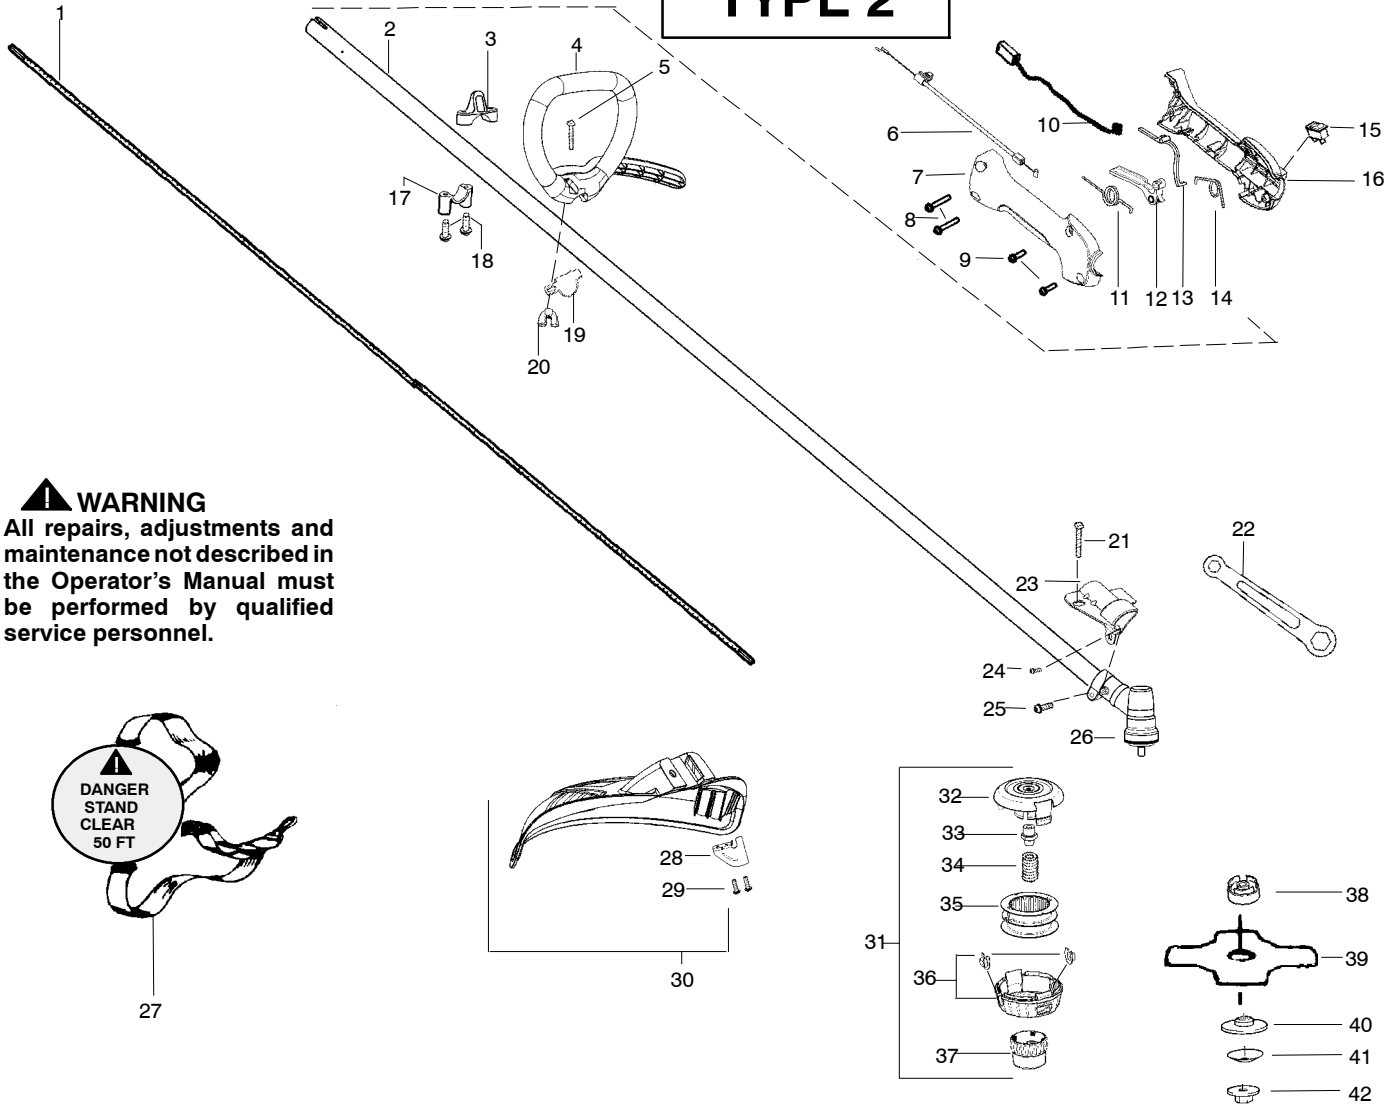

## TYPE 2

**⚠ WARNING**  
All repairs, adjustments and maintenance not described in the Operator's Manual must be performed by qualified service personnel.

Ref.	Part No.	Description	Ref.	Part No.	Description	Ref.	Part No.	Description
1	530096203	Flexshaft	21.	530015771	Screw	40.	530095816	Washer
2.	545008018	Kit-Driveshaft	22.	530056401	Wrench	41.	530016240	Washer-Belleville
3.	530057986	Clamp-Harness(upper)	23.	575963401	Bracket-Shield	42.	530015793	Nut-Flange
4.	575376001	Kit-Handle (incl. 5,19,20)	24.	530015775	Screw	Not Shown		
5.	530015820	Bolt	25.	530016014	Screw	--- Operator Manual (Euro 1) (Scan) (Euro 2) (Euro 3) (Euro 4) (Euro 5) (Turkish) Decal-Blade Direction Wrench-Hex 5/32" Decal-Shaft Warn Guard-Transport		
6.	545044301	Assy-Throttle Cable	26.	574809701	Gearbox			
7.	545012902	Handle-Throttle (RH)	27.	530092085	Shoulder Strap			
8.	530016406	Screw	28.	530052286	Limiter-Line			
9.	530015814	Screw	29.	530015814	Screw			
10.	545058801	Assy-Switch Wire	30.	575352701	Kit-Shield Assy. (incl. 21,22,28,29)			
11.	545067201	Spring-Trigger	31.	537419211	Assy-TNG 7 (Incl. 32,33,34,35,36,37)			
12.	545013001	Trigger	32.	537419302	Housing			
13.	545013101	Lockout	33.	537419901	Adapter			
14.	545015201	Spring-Lockout	34.	537338801	Spring			
15.	530069572	Kit-Switch	35.	530096328	Assy-spool (incl. line)			
16.	545013201	Handle-Throttle (LH)	36.	545003365	Kit-Cover and Eyelet			
17.	530057987	Clamp-Harness(lower)	37.	537419601	Knob			
18.	530015940	Screw	38.	530095815	Dust cup			
19.	530059185	Clamp-Handle	39.	530055892	Assy.-Weed Blade			
20.	530016152	Wingnut						