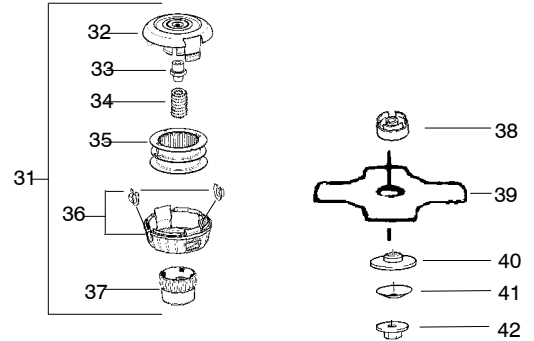

## TYPE 2

**⚠ WARNING**  
All repairs, adjustments and maintenance not described in the Operator's Manual must be performed by qualified service personnel.

Ref.	Part No.	Description	Ref.	Part No.	Description	Ref.	Part No.	Description
1	530096203	Flexshaft	21.	530015771	Screw	40.	530095816	Washer
2.	545008018	Kit-Driveshaft	22.	530056401	Wrench	41.	530016240	Washer-Belleville
3.	530057986	Clamp-Harness(upper)	23.	575963401	Bracket-Shield	42.	530015793	Nut-Flange
4.	575376001	Kit-Handle (incl. 5,19,20)	24.	530015775	Screw	Not Shown		
5.	530015820	Bolt	25.	530016014	Screw	--- Operator Manual (Euro 1) (Scan) (Euro 2) (Euro 3) (Euro 4) (Euro 5) (Turkish) Decal-Blade Direction Wrench-Hex 5/32" Decal-Shaft Warn Guard-Transport		
6.	545044301	Assy-Throttle Cable	26.	574809701	Gearbox			
7.	545012902	Handle-Throttle (RH)	27.	530092085	Shoulder Strap			
8.	530016406	Screw	28.	530052286	Limiter-Line			
9.	530015814	Screw	29.	530015814	Screw			
10.	545058801	Assy-Switch Wire	30.	575352701	Kit-Shield Assy. (incl. 21,22,28,29)			
11.	545067201	Spring-Trigger	31.	537419211	Assy-TNG 7 (Incl. 32,33,34,35,36,37)			
12.	545013001	Trigger	32.	537419302	Housing			
13.	545013101	Lockout	33.	537419901	Adapter			
14.	545015201	Spring-Lockout	34.	537338801	Spring			
15.	530069572	Kit-Switch	35.	530096328	Assy-spool (incl. line)			
16.	545013201	Handle-Throttle (LH)	36.	545003365	Kit-Cover and Eyelet			
17.	530057987	Clamp-Harness(lower)	37.	537419601	Knob			
18.	530015940	Screw	38.	530095815	Dust cup			
19.	530059185	Clamp-Handle	39.	530055892	Assy.-Weed Blade			
20.	530016152	Wingnut						