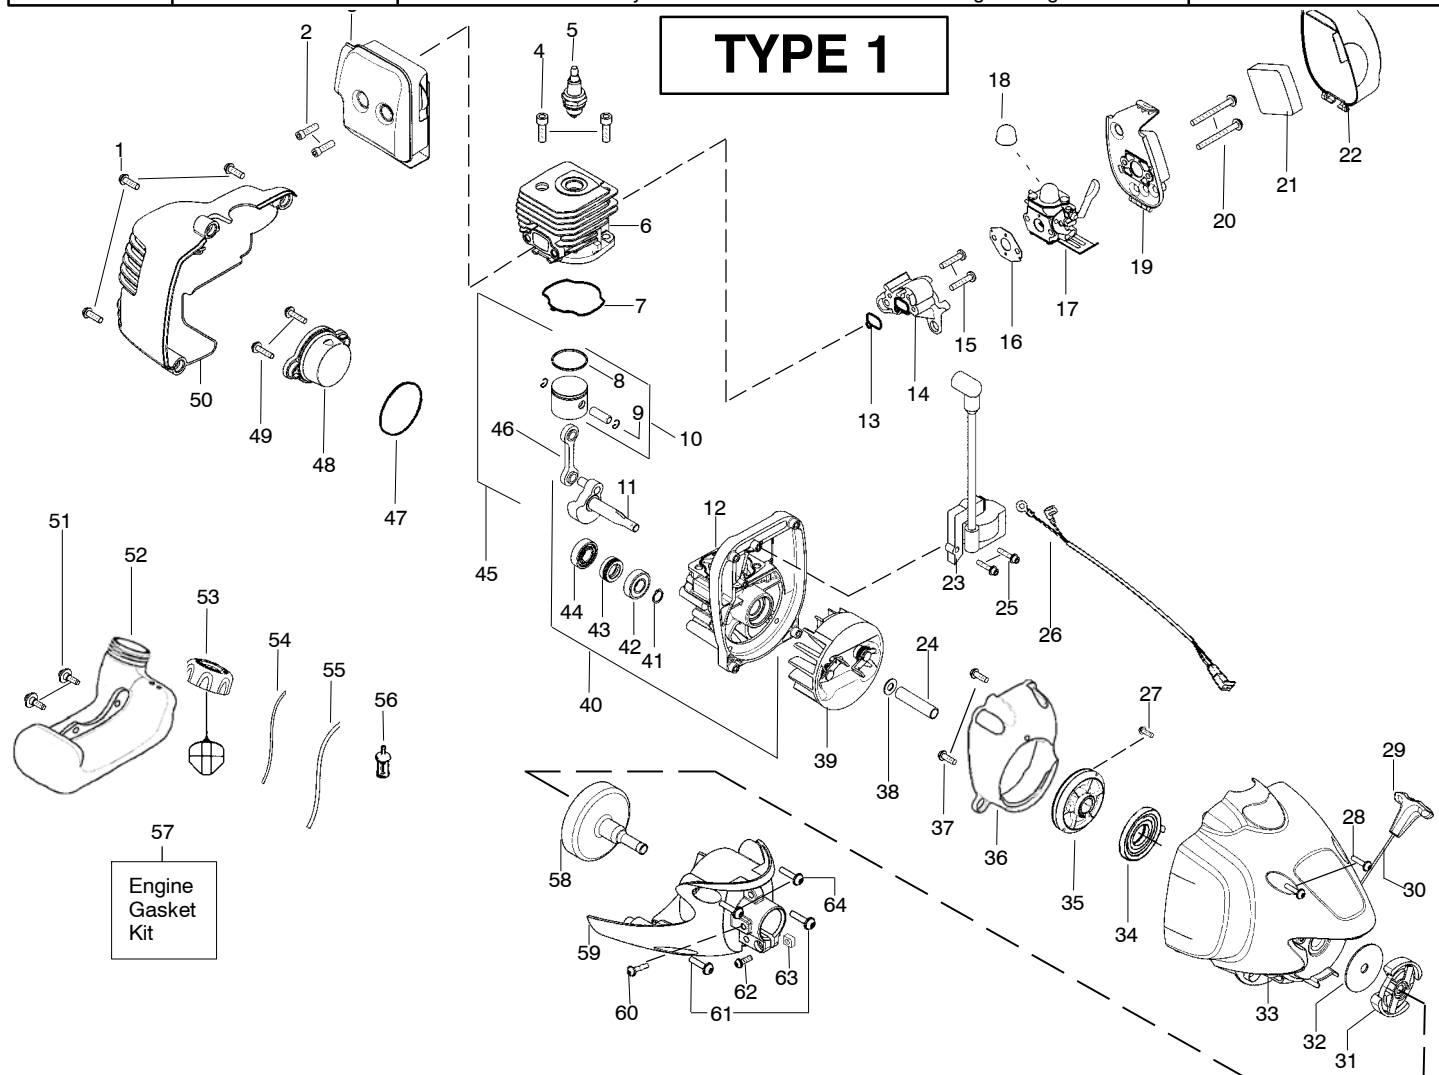

Ref.	Part No.	Description	Ref.	Part No.	Description	Ref.	Part No.	Description
1.	530015880	Screw	22.	530057545	Cover-Air Box	48.	530057954	Assy-Plug (incl.47)
2.	530058982	Bolt-Muffler	23.	530035505	Ignition Module	49.	530016386	Screw
3.	530057863	Assy-Muffler/Shield (Incl. 2)	24.	530059758	Spacer-Flywheel	50.	530057539	Shroud-Rear
4.	530015953	Screw-Cylinder	25.	530016357	Screw	51.	530016445	Retainer-Tank
5.	952030249	Spark Plug (RCJ 6Y)	26.	545054801	Assy-Switch wire	52.	530057974	Assy-Fuel Tank (incl. filter, lines & fuel cap)
6.	530012541	Cylinder	27.	530016391	Screw	53.	530057973	Assy-Fuel Cap
7.	530071750	Seal-Cylinder (kit)	28.	530016386	Screw	54.	530069247	Kit-Fuel Line (Small)
8.	530055120	Piston Ring	29.	530054834	Handle-Starter	55.	530069216	Kit-Fuel Line (Large)
9.	530015162	Retainer-Piston Pin	30.	530071798	Kit - Rope	56.	530095646	Assy-Fuel Pickup
10.	530071833	Kit - Piston (Incl. 8, 9)	31.	530055122	Assy-Clutch	57.	530071750	Kit-Engine Gasket (Incl. 7,13,16,47)
11.	530012579	Assy-Crankshaft	32.	530094189	Washer-Clutch	58.	530150247	Assy-Clutch Drum
12.	530012582	Assy-Crankcase (Incl. 42,43,44)	33.	545016004	Assy.-Fan Hsg	59.	545077301	Assy-Clutch Cover (Incl. 62,63)
13.	530071750	Seal-Cyl/Carb.(kit)	34.	545213601	Spring-Starter	60.	530016319	Screw-Align
14.	530057547	Adapter-Carb.	35.	530071797	Kit-Starter Pulley(incl. 27)	61.	530015772	Screw
15.	530016441	Screw	36.	545080601	Baffle	62.	530016381	Screw 12-24
16.	530071750	Gasket-Carb. (kit)	37.	530015880	Screw	63.	530016382	Nut 12-24
17.	545081807	Kit-Carb.(WT-670)	38.	530016463	Washer-Clutch Flat	64.	530015814	Screw
(Note: Repair kits are not available for this carburetor)			41.	530015941	Retain. Ring-C'shaft	Not Shown		
18.	-----	Purge Bulb	42.	530055728	Outer Bearing	530058569	Lever-Choke(zama)	
	530058709	Zama	43.	530019264	Seal-C'shaft	530059297	Lever-Choke(walbro)	
	530035497	Walbro	44.	530032125	Inner Bearing			
19.	530059246	Air Box	45.	530071785	Kit-piston/rod (Incl. 10,46)			
20.	530016429	Screw	46.	530069945	Kit-Conn. Rod			
21.	530036575	Foam-Air Filter	47.	530071750	O-Ring-C'case (kit)			

✓ = NEW PART NUMBER FOR THIS IPL

★ = REFER TO THE SERVICE REFERENCE INDICATED FOR MORE INFORMATION. (LOCATED AT END OF IPL)