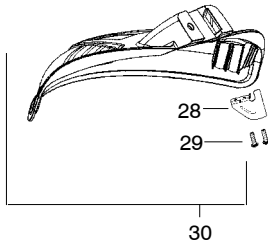

## TYPE 2

**⚠ WARNING**  
All repairs, adjustments and maintenance not described in the Operator's Manual must be performed by qualified service personnel.

Ref.	Part No.	Description	Ref.	Part No.	Description	Ref.	Part No.	Description
1	530096203	Flexshaft	21.	530015771	Screw	40.	530095816	Washer
2.	545008018	Kit-Driveshaft	22.	530056401	Wrench	41.	530016240	Washer-Belleville
3.	530057986	Clamp-Harness(upper)	23.	575963401	Bracket-Shield	42.	530015793	Nut-Flange
4.	575376001	Kit-Handle (incl. 5,19,20)	24.	530015775	Screw	Not Shown		
5.	530015820	Bolt	25.	530016014	Screw	--- Operator Manual (Euro 1) (Scan) (Euro 2) (Euro 3) (Euro 4) (Euro 5) (Turkish) Decal-Blade Direction Wrench-Hex 5/32" Decal-Shaft Warn Guard-Transport		
6.	545044301	Assy-Throttle Cable	26.	574809701	Gearbox			
7.	545012902	Handle-Throttle (RH)	27.	530092085	Shoulder Strap			
8.	530016406	Screw	28.	530052286	Limiter-Line			
9.	530015814	Screw	29.	530015814	Screw			
10.	545058801	Assy-Switch Wire	30.	575352701	Kit-Shield Assy. (incl. 21,22,28,29)			
11.	545067201	Spring-Trigger	31.	537419211	Assy-TNG 7 (Incl. 32,33,34,35,36,37)			
12.	545013001	Trigger	32.	537419302	Housing			
13.	545013101	Lockout	33.	537419901	Adapter			
14.	545015201	Spring-Lockout	34.	537338801	Spring			
15.	530069572	Kit-Switch	35.	530096328	Assy-spool (incl. line)			
16.	545013201	Handle-Throttle (LH)	36.	545003365	Kit-Cover and Eyelet			
17.	530057987	Clamp-Harness(lower)	37.	537419601	Knob			
18.	530015940	Screw	38.	530095815	Dust cup			
19.	530059185	Clamp-Handle	39.	530055892	Assy.-Weed Blade			
20.	530016152	Wingnut						