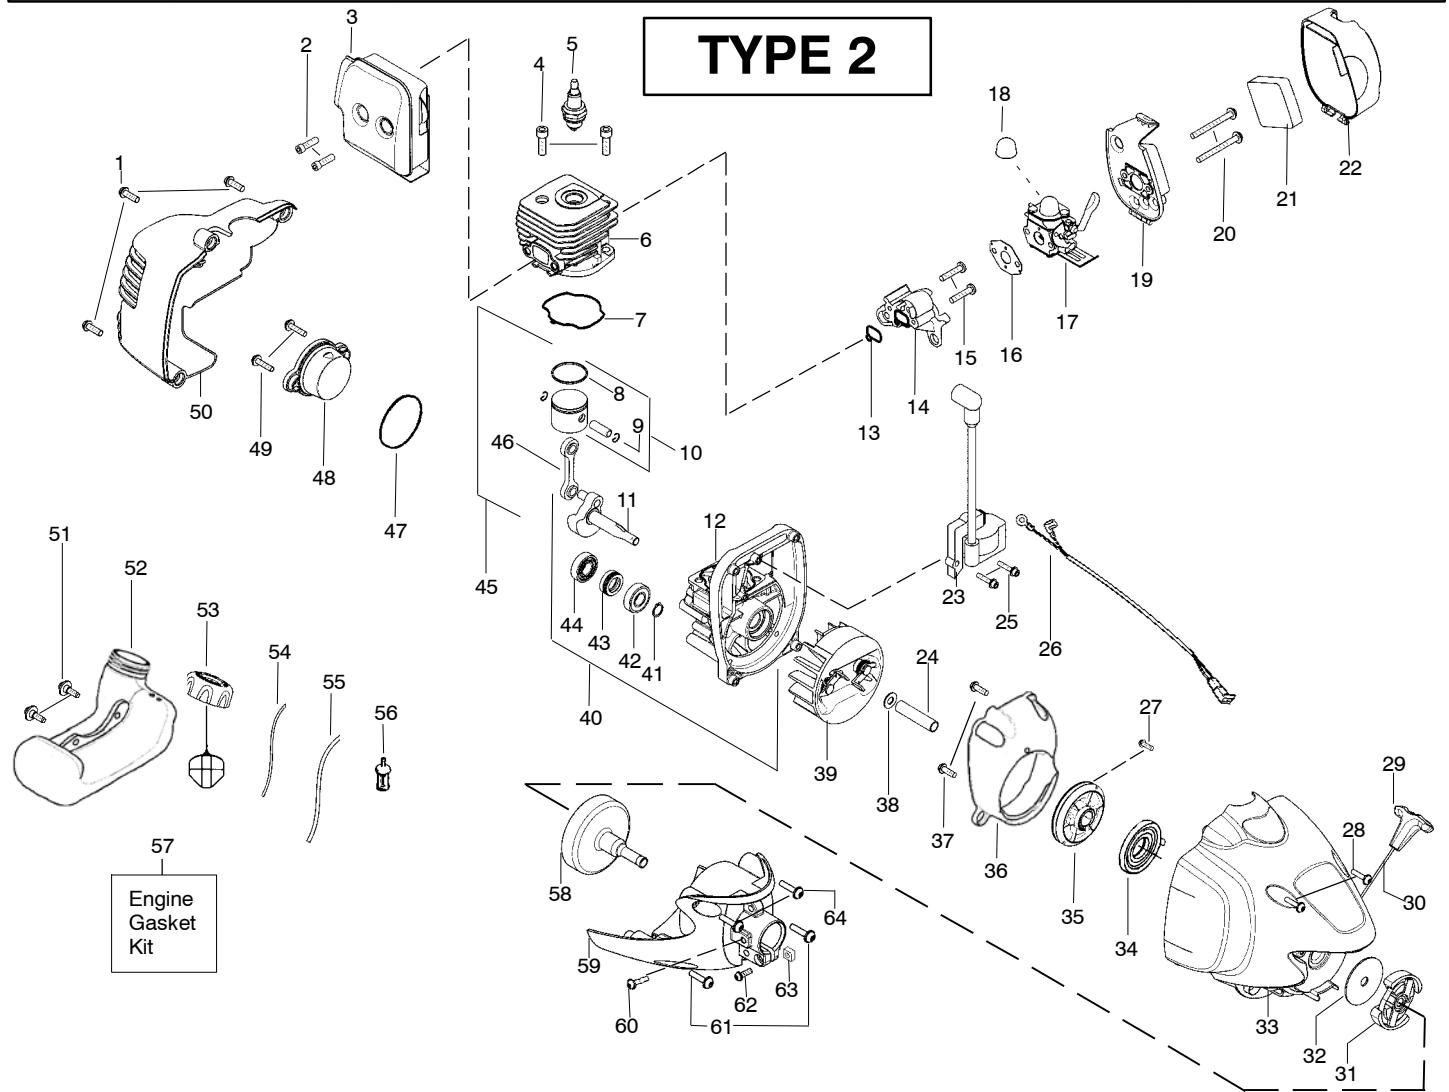

Ref.	Part No.	Description	Ref.	Part No.	Description	Ref.	Part No.	Description
1.	530015880	Screw	22.	530057545	Cover-Air Box	48.	530057954	Assy-Plug (incl.47)
2.	530058982	Bolt-Muffler	23.	530035505	Ignition Module	49.	530016386	Screw
3.	545227901	Assy-Muffler/Shield (Incl. 2)	24.	530059758	Spacer-Flywheel	50.	530057539	Shroud-Rear
4.	530015953	Screw-Cylinder	25.	530016357	Screw	51.	530016445	Retainer-Tank
5.	952030249	Spark Plug (RCJ 6Y)	26.	545054801	Assy-Switch wire	52.	530057974	Assy-Fuel Tank (incl. filter, lines & fuel cap)
6.	530012541	Cylinder	27.	530016391	Screw	53.	530057973	Assy-Fuel Cap
7.	530071750	Seal-Cylinder (kit)	28.	530016386	Screw	54.	530069247	Kit-Fuel Line (Small)
8.	530055120	Piston Ring	29.	530054834	Handle-Starter	55.	530069216	Kit-Fuel Line (Large)
9.	530015162	Retainer-Piston Pin	30.	530071798	Kit - Rope	56.	530095646	Assy-Fuel Pickup
10.	530071833	Kit - Piston (Incl. 8, 9)	31.	530055122	Assy-Clutch	57.	530071750	Kit-Engine Gasket (Incl. 7,13,16,47)
11.	530012579	Assy-Crankshaft	32.	530094189	Washer-Clutch	58.	530150247	Assy-Clutch Drum
12.	530012582	Assy-Crankcase (Incl. 42,43,44)	33.	545016004	Assy.-Fan Hsg	59.	545077301	Assy-Clutch Cover (Incl. 62,63)
13.	530071750	Seal-Cyl/Carb.(kit)	34.	545213601	Spring-Starter	60.	530016319	Screw-Align
14.	530057547	Adapter-Carb.	35.	530071797	Kit-Starter Pulley (incl. 27)	61.	530015772	Screw
15.	530016441	Screw	36.	545080601	Baffle	62.	530016381	Screw 12-24
16.	530071750	Gasket-Carb. (kit)	37.	530015880	Screw	63.	530016382	Nut 12-24
17.	530071822	Kit-Carb.(C1U-W24)	38.	530016463	Washer-Clutch Flat	64.	530015814	Screw
(Note: Repair kits are not available for this carburetor)								
18.	-----	Purge Bulb	41.	530015941	Retain. Ring-C'shaft			
	530058709	Zama	42.	530055728	Outer Bearing			
19.	530059246	Air Box	43.	530019264	Seal-C'shaft			
20.	530016429	Screw	44.	530032125	Inner Bearing			
21.	530036575	Foam-Air Filter	45.	530071785	Kit-piston/rod (Incl. 10,46)			
			46.	530069945	Kit-Conn. Rod			
			47.	530071750	O-Ring-C'case (kit)			
							Not Shown	
							530058569	Lever-Choke(zama)

✓ = NEW PART NUMBER FOR THIS IPL

★ = REFER TO THE SERVICE REFERENCE INDICATED FOR MORE INFORMATION. (LOCATED AT END OF IPL)