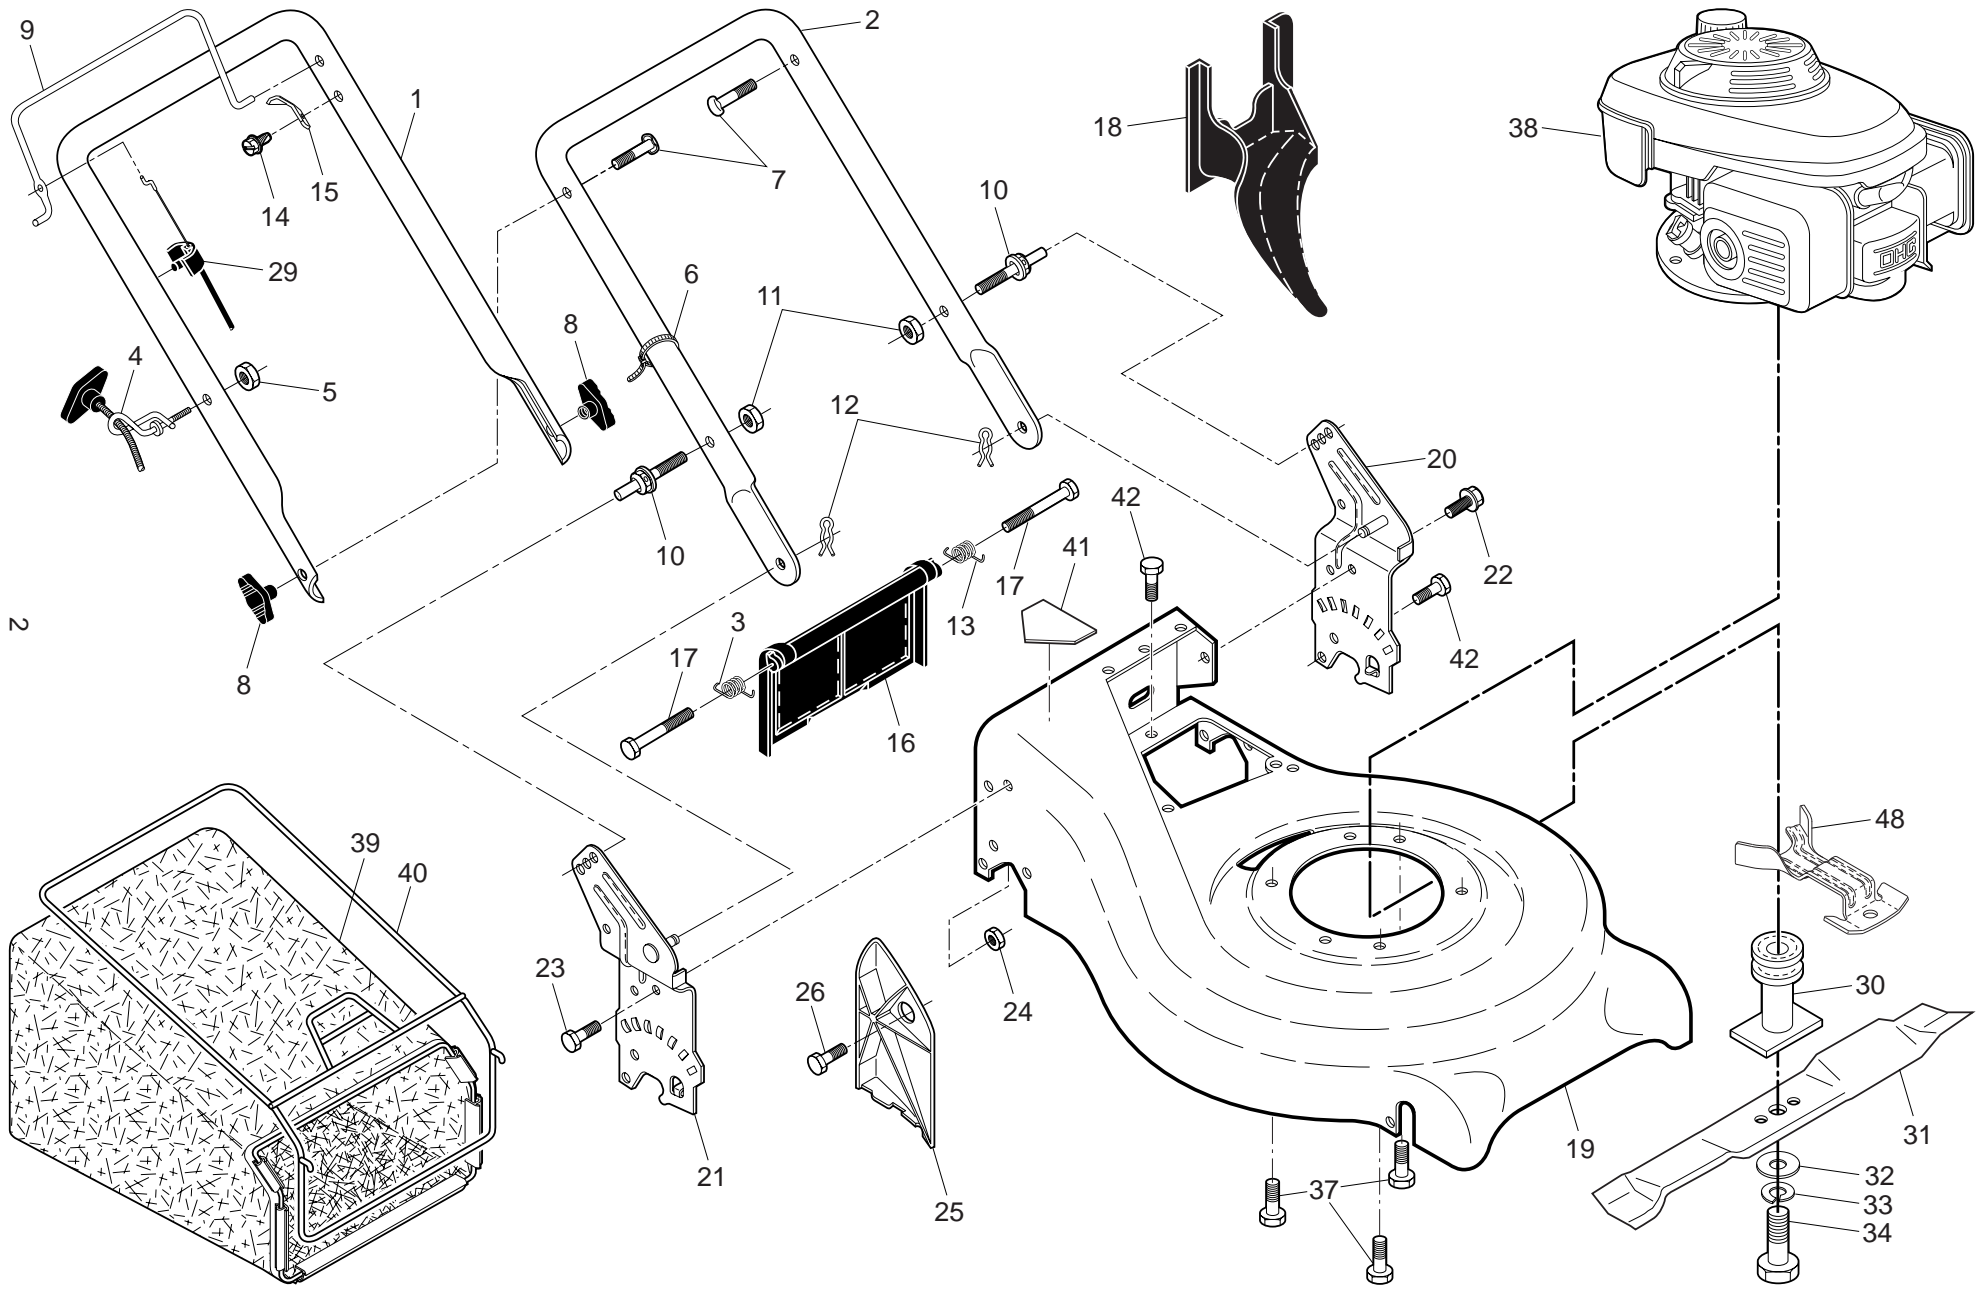

ROTARY LAWN MOWER - - MODEL NUMBER M53-160CMD (96141010707) PRODUCT NUMBER 961 41 01-07

ROTARY LAWN MOWER - - MODEL NUMBER M53-160CMD (96141010707) PRODUCT NUMBER 961 41 01-07

KEY NO.	PART NO.	DESCRIPTION	KEY NO.	PART NO.	DESCRIPTION
1	532 42 79-75	Handle, Upper	23	532 16 31-83	Bolt, Hex Head 5/16-18 x 5/8
2	532 19 60-05	Handle, Lower	24	873 80 05-00	Nut, Hex, with Lockwasher Insert 5/16-18
3	532 40 54-16	Spring, Rear Door, RH	25	532 16 13-33	Baffle, Side
4	532 19 47-88	Guide, Rope, Side	26	532 16 34-09	Screw, Hi-Lo Thread #12 x 5/8
5	532 13 20-04	Nut, Hex, with Lockwasher Insert 1/4-20	29	532 19 12-21	Cable, Operator Presence
6	532 06 64-26	Wire, Tie	30	532 42 11-76	Blade Adapter / Pulley
7	532 19 15-74	Bolt, Handle 5/16-18 x 1.75	31	532 19 93-77	Blade, 21"
8	532 08 76-92	Knob, Handle	32	532 85 10-74	Washer, Hardened
9	532 42 77-39	Bar, Control	33	532 85 02-63	Lockwasher, Helical Spring 3/8
10	532 18 88-21	Bolt, Carriage	34	532 85 10-84	Screw, Hex Head 3/8-24 x 1.38
11	532 75 11-53	Nut, Hex, with Lockwasher Insert 5/16-18 UNC	37	532 15 04-06	Bolt, Engine
12	532 05 17-93	Cotter, Hairpin	38	- - -	Engine, Honda, Model No. GCV160-AS3H2 (Order parts from engine manufacturer)
13	532 40 54-15	Spring, Rear Door, LH	39	532 41 06-82	Bag, Grass Catcher
14	532 75 06-34	Screw, Tapping, Hex Washer Head #10-24	40	532 41 19-51	Frame, Grass Bag
15	532 12 51-62	Bracket, Upstop	41	532 18 21-66	Decal Danger
16	532 40 88-88	Rear Door Assembly	42	817 06 04-10	Screw, Self Tapping
17	532 18 41-93	Bolt, Rear Door	48	532 42 90-01	Belt Keeper
18	532 19 81-70	Plug, Mulcher	- -	532 18 21-34	Warning Decal (not shown)
19	532 40 96-92	Kit, Lawn Mower Housing Assembly	- -	532 41 58-02	Operator's Manual, European
20	532 40 32-96	Handle Bracket Assembly, LH	- -	532 41 57-97	Operator's Manual, Scandinavian
21	532 40 32-97	Handle Bracket Assembly, RH	- -	532 41 57-98	Operator's Manual, East Bloc
22	532 42 88-67	Screw, Hex Washer Head	- -	532 41 57-99	Operator's Manual, Baltic

NOTE: All component dimensions given in U.S. inches. 1 inch = 25.4 mm

IMPORTANT: Use only Original Equipment Manufacturer (O.E.M.) replacement parts. Failure to do so could be hazardous, damage your lawn mower and void your warranty.