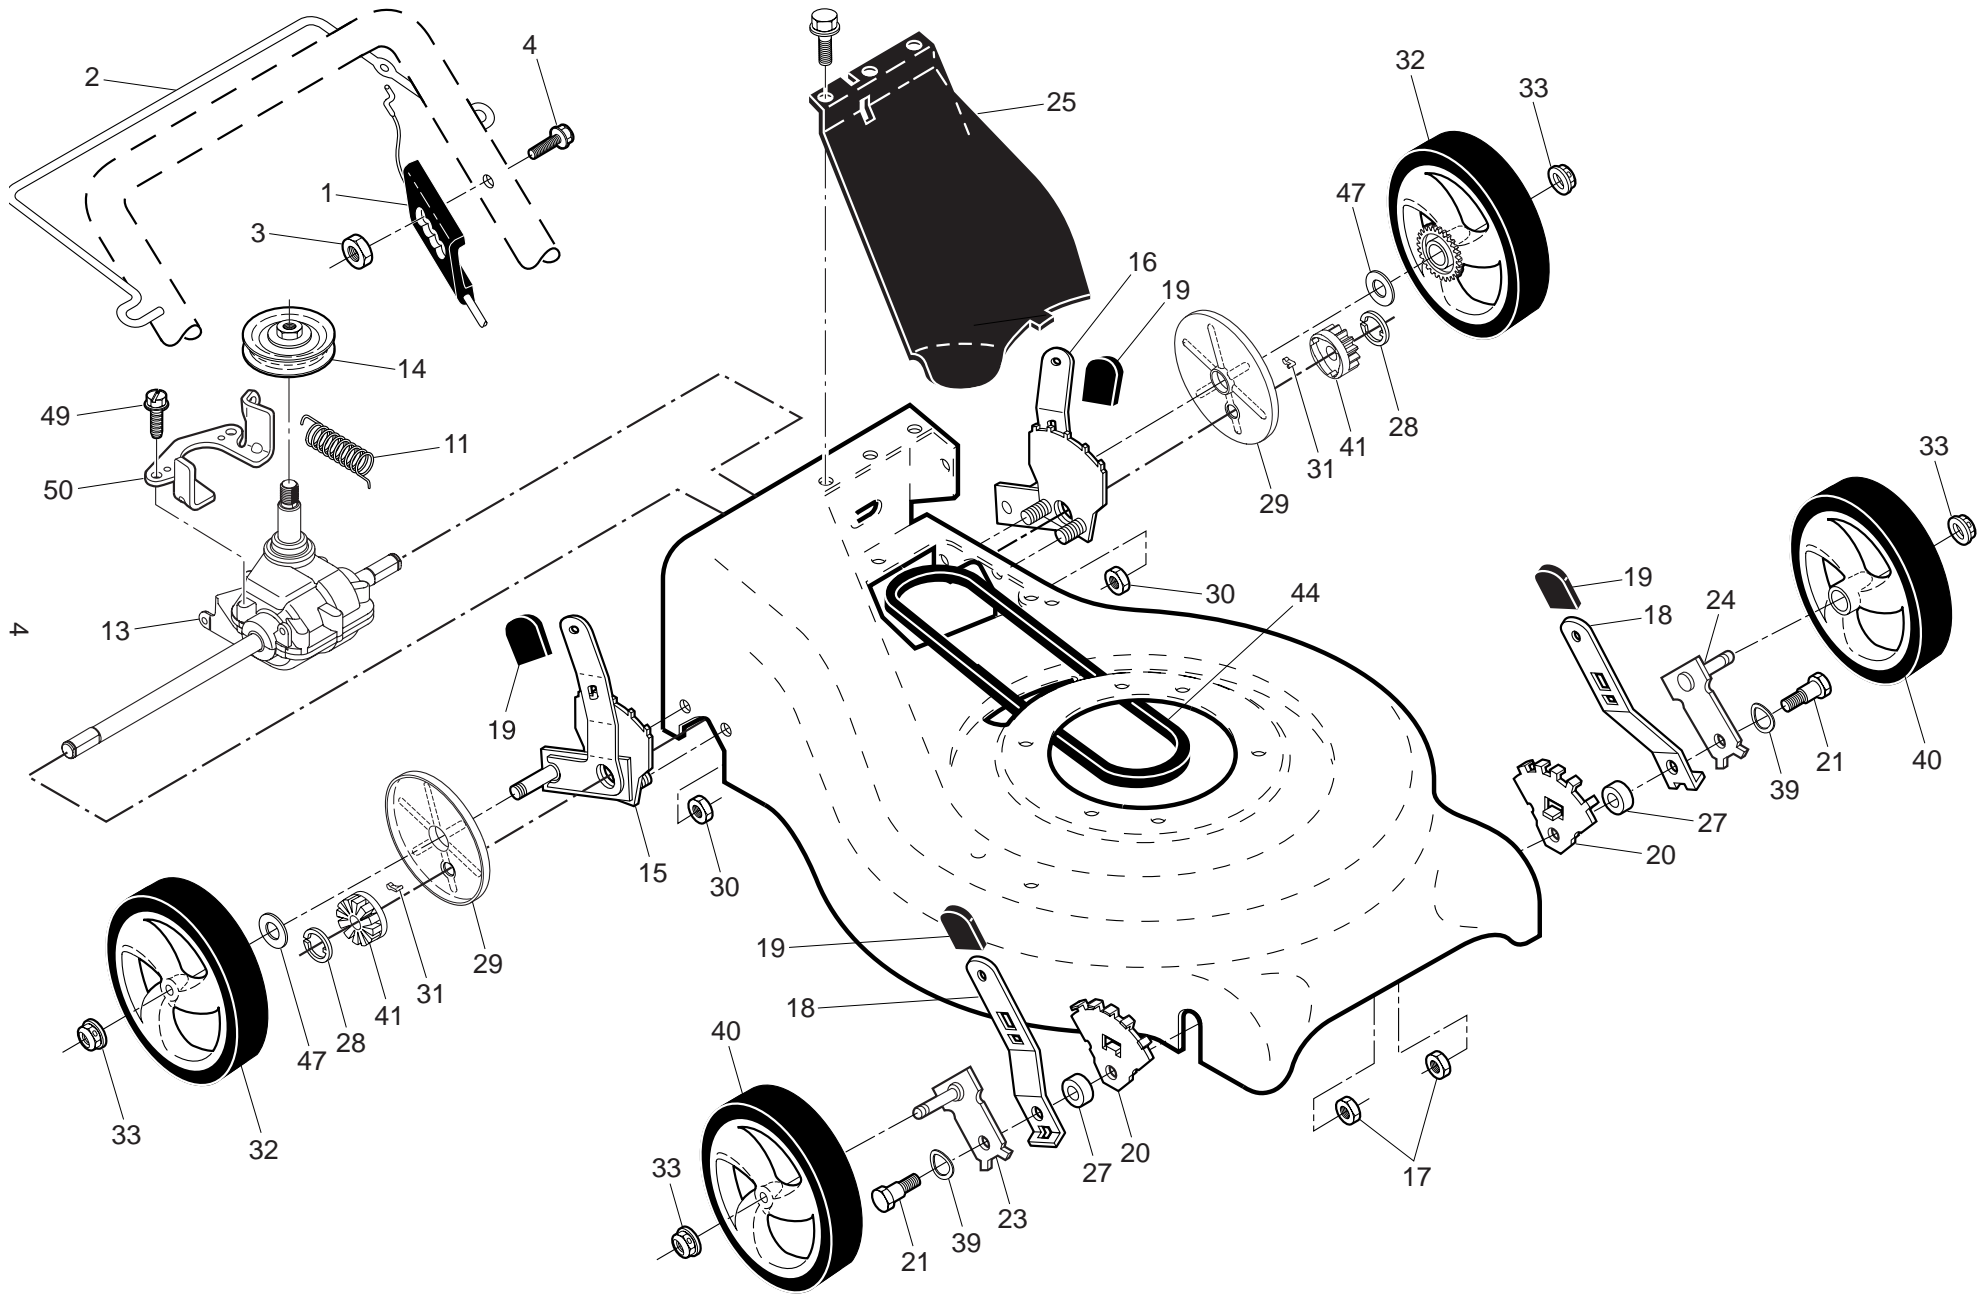

ROTARY LAWN MOWER - - MODEL NUMBER M53-160CMD (96141010707) PRODUCT NUMBER 961 41 01-07

ROTARY LAWN MOWER - - MODEL NUMBER M53-160CMD (96141010707) PRODUCT NUMBER 961 41 01-07

KEY NO.	PART NO.	DESCRIPTION	KEY NO.	PART NO.	DESCRIPTION
1	532 40 48-46	Drive Control Assembly (Includes Cable)	24	532 40 66-89	Axle Arm Assembly, LH
2	532 19 84-53	Bar, Control, Drive	25	532 43 26-71	Drive Cover Assembly (Includes Mounting Screw and Pushnut)
3	532 19 17-30	Nut, Hex	27	532 40 16-29	Spacer
4	532 19 96-87	Screw	28	812 00 00-58	E-Ring 7/16
11	532 40 65-58	Spring, Return	29	532 18 94-03	Cover, Dust, Wheel
13	532 41 92-14	Gearcase Assembly, Complete	30	873 80 04-00	Nut, Hex
14	532 19 34-43	Pulley, Drive	31	532 40 48-45	Drive Pawl
15	532 40 90-73	Kit, Wheel Adjuster Assembly, RH (Includes Knob)	32	532 41 37-23	Wheel & Tire Assembly, Rear, Driven
16	532 40 90-74	Kit, Wheel Adjuster Assembly, LH (Includes Knob)	33	532 40 91-48	Nut, Hex, Flangelock
17	532 42 65-89	Nut, Hex	39	532 40 16-30	Washer, Curved, Cylindrical
18	532 40 64-28	Spring, Selector	40	532 40 61-55	Wheel & Tire Assembly, Front
19	532 08 78-77	Knob, Selector Spring	41	532 40 48-35	Gear, Pinion
20	532 41 05-94	Bracket, Wheel Adjusting	44	532 40 65-80	V-Belt
21	532 40 16-38	Bolt, Shoulder, Hex Head	47	532 06 77-25	Washer, Flat
23	532 40 66-90	Axle Arm Assembly, RH	49	532 16 34-09	Screw, Hi-Lo Thread #12 x 5/8
			50	532 41 31-04	Belt Keeper

NOTE: All component dimensions given in U.S. inches. 1 inch = 25.4 mm

IMPORTANT: Use only Original Equipment Manufacturer (O.E.M.) replacement parts. Failure to do so could be hazardous, damage your lawn mower and void your warranty.