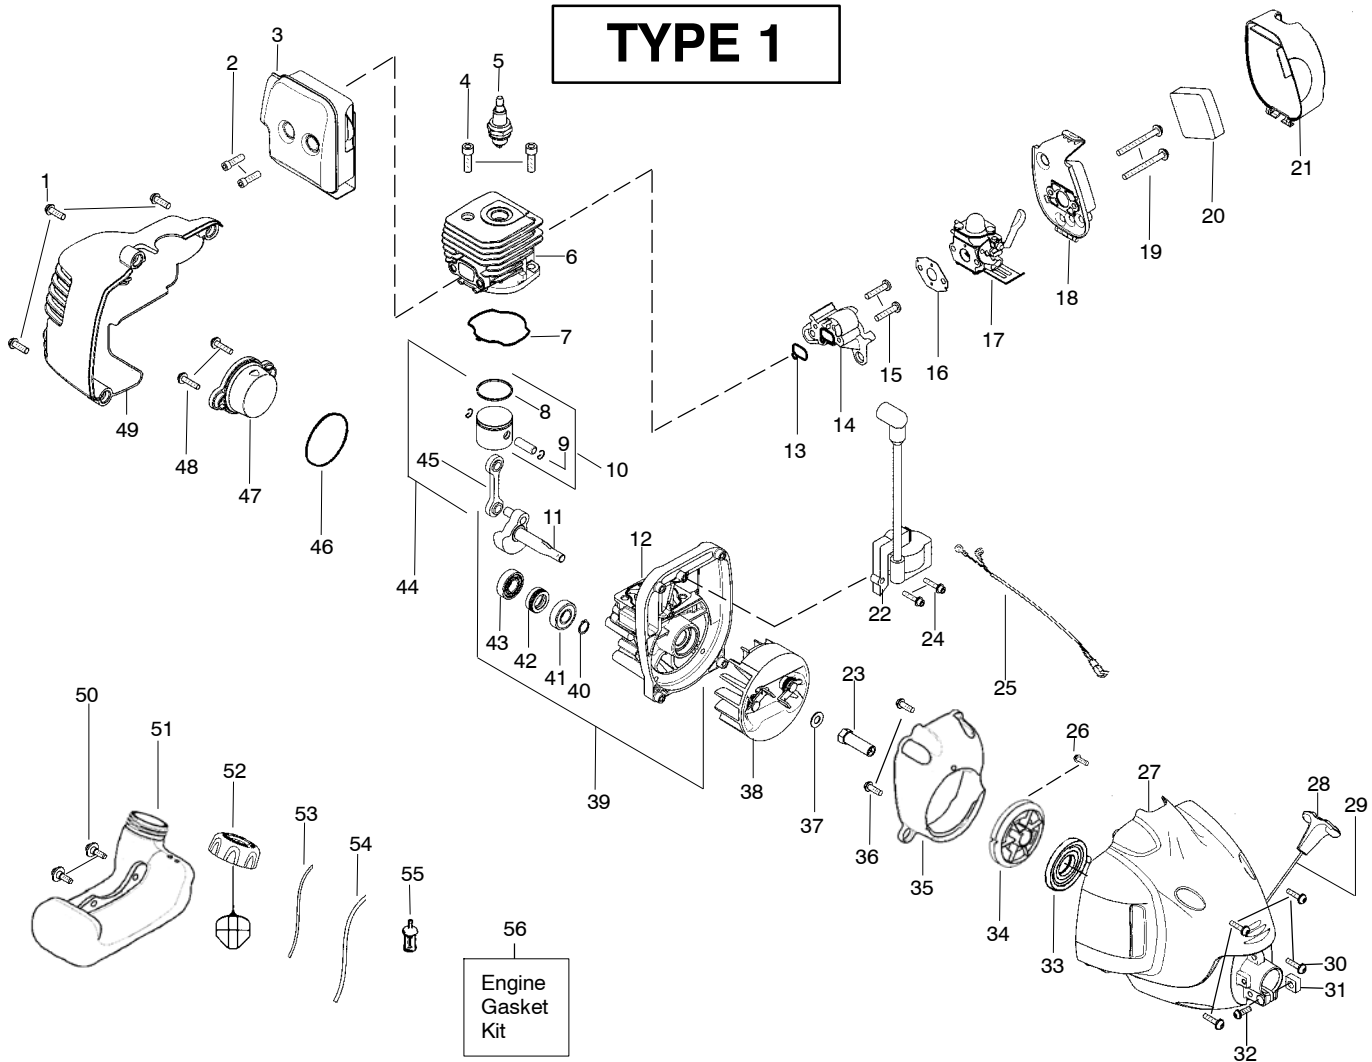

Ref.	Part No.	Description	Ref.	Part No.	Description	Ref.	Part No.	Description
1.	530015880	Screw	21.	530058912	Cover-Air Box	45.	530069945	Kit-Conn. Rod Assy
2.	530058982	Bolt-Muffler	22.	545081826	Kit - Ignition Module	46.	530071750	O-Ring-C'case (kit)
3.	530059825	Assy-Muffler/Shield (Incl. 2)	23.	530027953	Coupling-Drive	47.	530058738	Assy-Plug (incl.46)
4.	530015953	Screw-Cylinder	24.	530016357	Screw	48.	530016386	Screw
5.	952030249	Spark Plug (RCJ 6Y)	25.	530047278	Assy-Leadwire	49.	530058737	Shroud-Rear
6.	530012541	Cylinder	26.	530016391	Screw	50.	530016431	Retainer-Tank
7.	530071750	Seal-Cylinder (kit)	27.	530071941	Assy.-Fan Hsg	51.	530058847	Assy-Fuel Tank (incl. filter, lines & fuel cap)
8.	530055120	Piston Ring	28.	530058742	Handle-Starter	52.	530058743	Assy-Fuel Cap w/ret.
9.	530015162	Retainer-Piston Pin	29.	530071798	Kit - Rope	53.	530069247	Kit-Fuel Line (Small)
10.	530071833	Kit - Piston (Incl. 8, 9)	30.	530015810	Screw	54.	530069216	Kit-Fuel Line (Large)
11.	530012555	Assy-Crankshaft	31.	530016382	Nut 12-24	55.	530095646	Assy-Fuel Pickup
12.	530012542	Assy-Crankcase (Incl. 41-43)	32.	530016381	Screw 12-24	56.	530071750	Kit-Engine Gasket (Incl. 7,13,16,46)
13.	530071750	Seal-Cyl/Carb.(kit)	33.	530042086	Spring-Starter			
14.	530057547	Adapter-Carb.	34.	530071797	Kit-Starter Pulley			
15.	530016309	Screw	35.	530057548	Baffle			
16.	530071750	Gasket-Carb. (kit)	36.	530015880	Screw			
17.	530071811	Kit-Carb.(C1U-W19)	37.	530015828	Washer-Flat			
(Note: Repair kits are not available for this carburetor)			38.	530054115	Assy-Flywheel			
18.	530059246	Air Box	39.	530071751	Assy-C'case & C'shaft (Incl. 11,12,40)			
19.	530016429	Screw	40.	530015941	Retain. Ring-C'shaft			
20.	530036575	Foam-Air Filter	41.	530055728	Outer Bearing			
			42.	530019264	Seal			
			43.	530032125	Inner Bearing			
			44.	530071785	Kit-Con Rod/Piston (Incl. 10,45)			

✓ = NEW PART NUMBER FOR THIS IPL   * = REFER TO THE SERVICE REFERENCE INDICATED FOR MORE INFORMATION. (LOCATED AT END OF IPL)