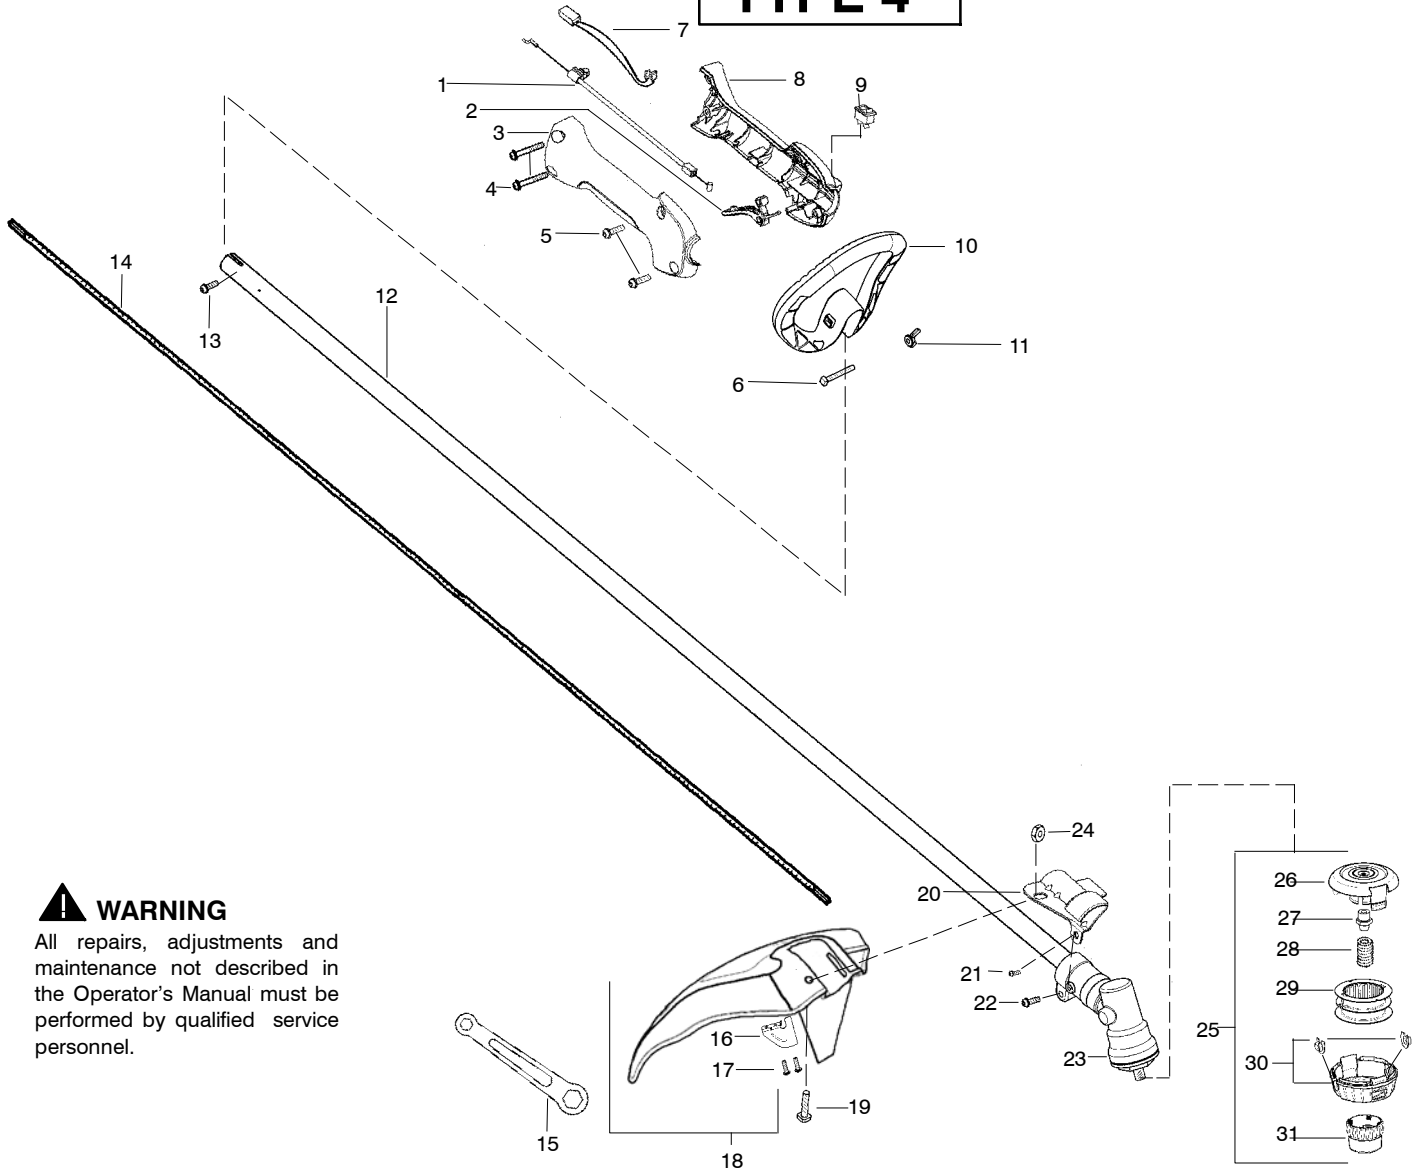

TYPE 4

⚠ WARNING

All repairs, adjustments and maintenance not described in the Operator's Manual must be performed by qualified service personnel.

Ref.	Part No.	Description	Ref.	Part No.	Description
1.	530057566	Assy - Throttle Cable	23.	530096099	Assy - Gearbox
2.	530049107	Trigger	24.	530015197	Nut
3.	530057541	Throttle Hsg. (Right)	25.	537419216	Assy - Head TNG7 (Incl. 26,27,28,29,30,31)
4.	530016406	Screw	26.	537419302	Housing - Yellow
5.	530015814	Screw	27.	537419801	Adapter
6.	530015786	Bolt - Handle	28.	537338801	Spring
7.	545058801	Assy - Switch wire	29.	545080801	Assy - Wound Spool
8.	530059760	Throttle Hsg. (Left)	30.	545003365	Kit - Cover and Eyelet
9.	530069572	Kit - Switch	31.	537419601	Knob
10.	530058583	Assy - Handle (Incl. 6,11)			
11.	530016152	Wingnut - Handle			
12.	545006026	Assy - Drive Shaft Hsg.			
13.	530015805	Screw			
14.	530096169	Shaft - Flex			Not Shown
15.	530056401	Wrench			
16.	530052286	Line Limiter			
17.	530015814	Screw			Operator Manual
18.	530071997	Kit - Shield Assy (Incl.16,17)			Scan
19.	530015820	Bolt - Shield			Euro
20.	545150701	Bracket - Shield			Euro 3
21.	530015775	Screw			Euro 4
22.	530016014	Screw			Turkish
					Decal - Shaft Warning

✓ = NEW PART NUMBER FOR THIS IPL

★ = REFER TO THE SERVICE REFERENCE INDICATED FOR MORE INFORMATION. (LOCATED AT END OF IPL)