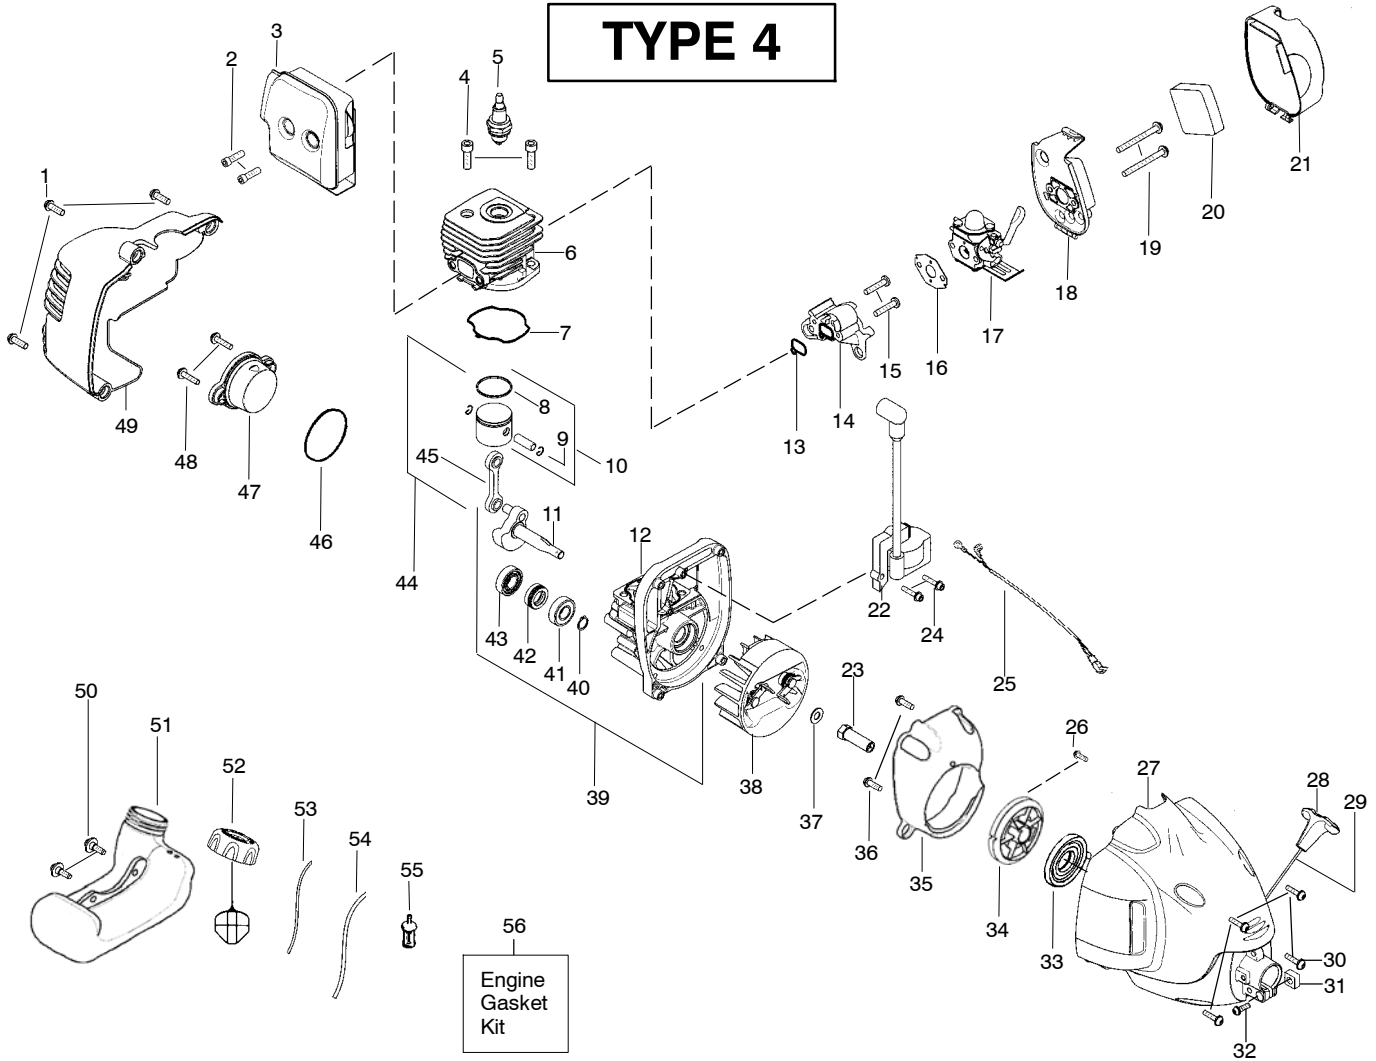

Ref.	Part No.	Description	Ref.	Part No.	Description	Ref.	Part No.	Description	
1.	530015880	Screw	21.	530057545	Cover-Air Box	45.	530069945	Kit-Conn. Rod Assy	
2.	530058982	Bolt-Muffler	22.	545158001	Ignition Module	46.	530071750	O-Ring-C'case (kit)	
3.	545227901	Assy-Muffler/Shield (Incl. 2)	23.	530027953	Coupling-Drive	47.	530057954	Assy-Plug (incl.46)	
4.	530015953	Screw-Cylinder	24.	530016357	Screw	48.	530016386	Screw	
5.	952030249	Spark Plug (RCJ 6Y)	25.	545054801	Assy-Leadwire	49.	530057539	Shroud-Rear	
6.	530012541	Cylinder	26.	530016391	Screw	50.	530016445	Retainer-Tank	
7.	530071750	Seal-Cylinder (kit)	27.	530071941	Assy.-Fan Hsg	51.	530057974	Assy-Fuel Tank (incl. filter, lines & fuel cap)	
8.	530055120	Piston Ring	28.	530054834	Handle-Starter	52.	530057973	Assy-Fuel Cap w/ret.	
9.	530015162	Retainer-Piston Pin	29.	530071798	Kit - Rope	53.	530069247	Kit-Fuel Line (Small)	
10.	530071833	Kit - Piston (Incl. 8, 9)	30.	530016386	Screw	54.	530069216	Kit-Fuel Line (Large)	
11.	530012555	Assy-Crankshaft	31.	530016382	Nut 12-24	55.	530095646	Assy-Fuel Pickup	
12.	530012582	Assy-Crankcase (Incl. 41,42,43)	32.	530016381	Screw 12-24	56.	530071750	Kit-Engine Gasket (Incl. 7,13,16,46)	
13.	530071750	Seal-Cyl/Carb.(kit)	33.	545213601	Spring-Starter				
14.	530057547	Adapter-Carb.	34.	530071797	Kit-Starter Pulley				
15.	530016441	Screw	35.	545080601	Baffle				
16.	530071750	Gasket-Carb. (kit)	36.	530015880	Screw				
17.	530071811	Kit-Carb.(C1U-W19)	37.	530015828	Washer-Flat				
		(Note: Repair kits are not available for this carburetor)	38.	530054115	Assy-Flywheel				
18.	530059246	Air Box	39.	530071751	Assy-C'case & C'shaft (Incl. 11,12,40)				
19.	530016429	Screw	40.	530015941	Retain. Ring-C'shaft				
20.	530036575	Foam-Air Filter	41.	530055728	Outer Bearing				
			42.	530019264	Seal			Not Shown	
			43.	530032125	Inner Bearing				
			44.	530071785	Kit-Con Rod/Piston (Incl. 10,45)			530058709	Bulb-Purge

✓ = NEW PART NUMBER FOR THIS IPL

★ = REFER TO THE SERVICE REFERENCE INDICATED FOR MORE INFORMATION. (LOCATED AT END OF IPL)