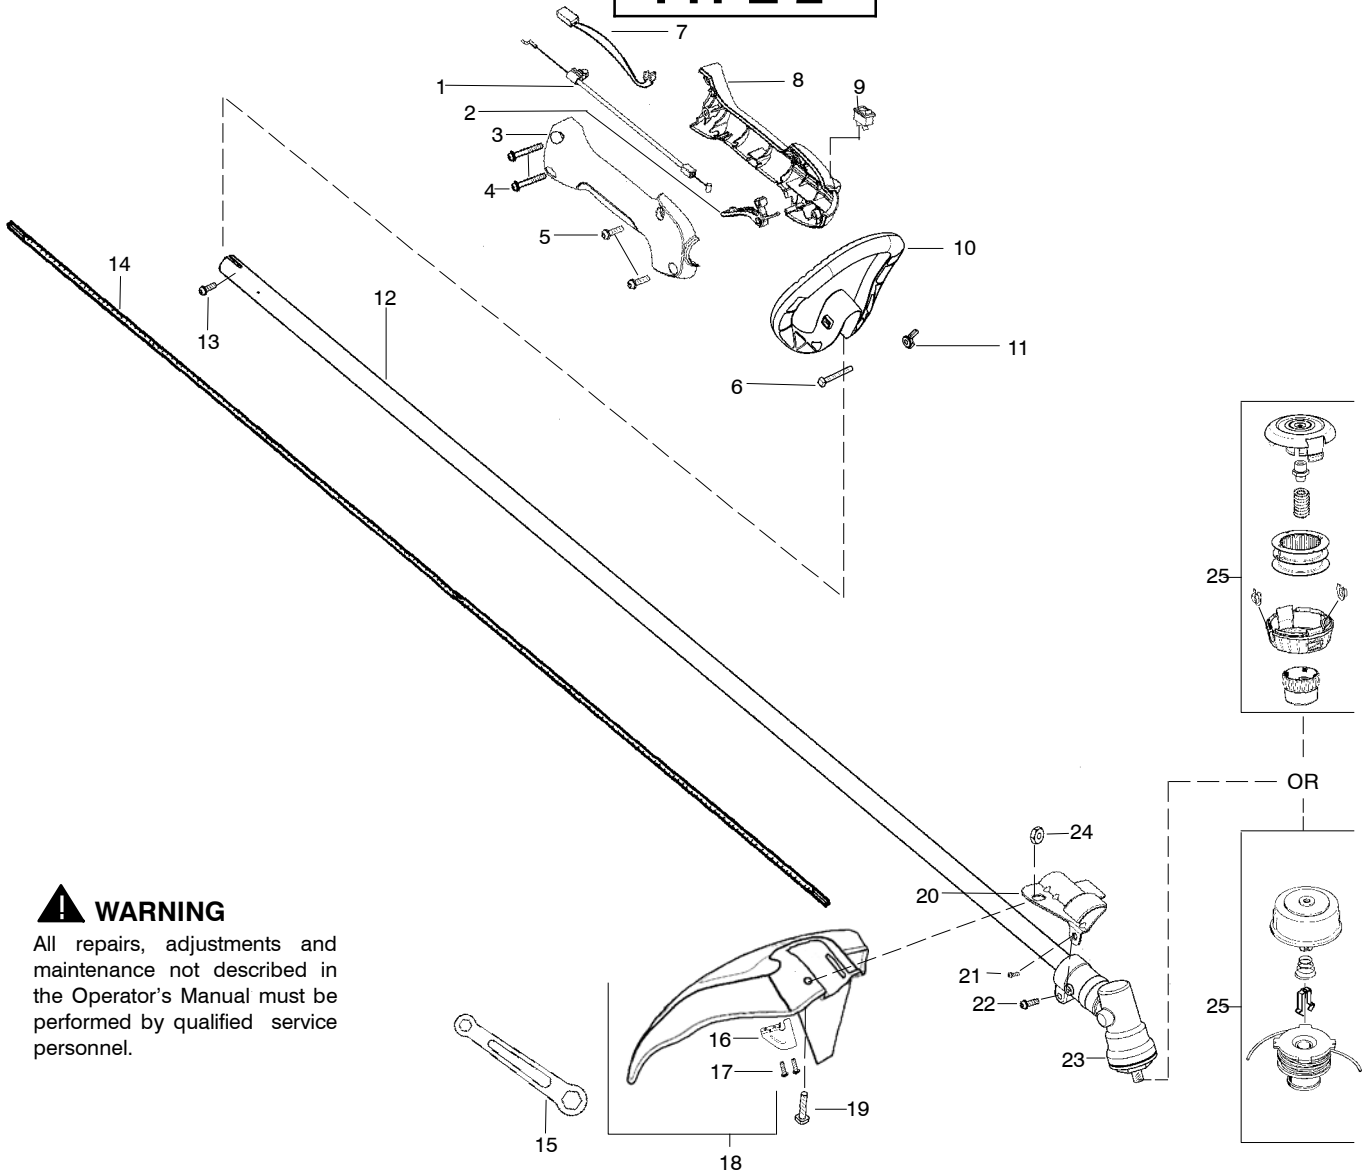

TYPE 2

⚠ WARNING

All repairs, adjustments and maintenance not described in the Operator's Manual must be performed by qualified service personnel.

Ref.	Part No.	Description	Ref.	Part No.	Description
1.	530057566	Assy - Throttle Cable	23.	530096099	Assy - Gearbox
2.	530049107	Trigger	24.	530015197	Nut
3.	530057541	Throttle Hsg. (Right)	25.	*****	Assy - Head
4.	530016406	Screw			
5.	530015814	Screw			
6.	530015786	Bolt - Handle			
7.	530054183	Assy - Wire			
8.	530059760	Throttle Hsg. (Left)			
9.	530069572	Kit - Switch			
10.	530058583	Assy - Handle (Incl. 6,11)			
11.	530016152	Wingnut - Handle			
12.	545006026	Assy - Drive Shaft Hsg.			
13.	530015805	Screw			Not Shown
14.	530096169	Shaft - Flex			
15.	530056401	Wrench			
16.	530052286	Line Limiter			
17.	530015814	Screw		---	Operator Manual
18.	530071997	Kit - Shield Assy (Incl. 16,17)		545123490	Scan
19.	530015820	Bolt - Shield		545123491	Euro
20.	545150701	Bracket - Shield		545123489	Euro 3
21.	530015775	Screw		545123492	Euro 4
22.	530016014	Screw		545123493	Turkish
				530150312	Decal - Shaft Warning

⚡ = NEW PART NUMBER FOR THIS IPL   * = REFER TO THE SERVICE REFERENCE INDICATED FOR MORE INFORMATION. (LOCATED AT END OF IPL)