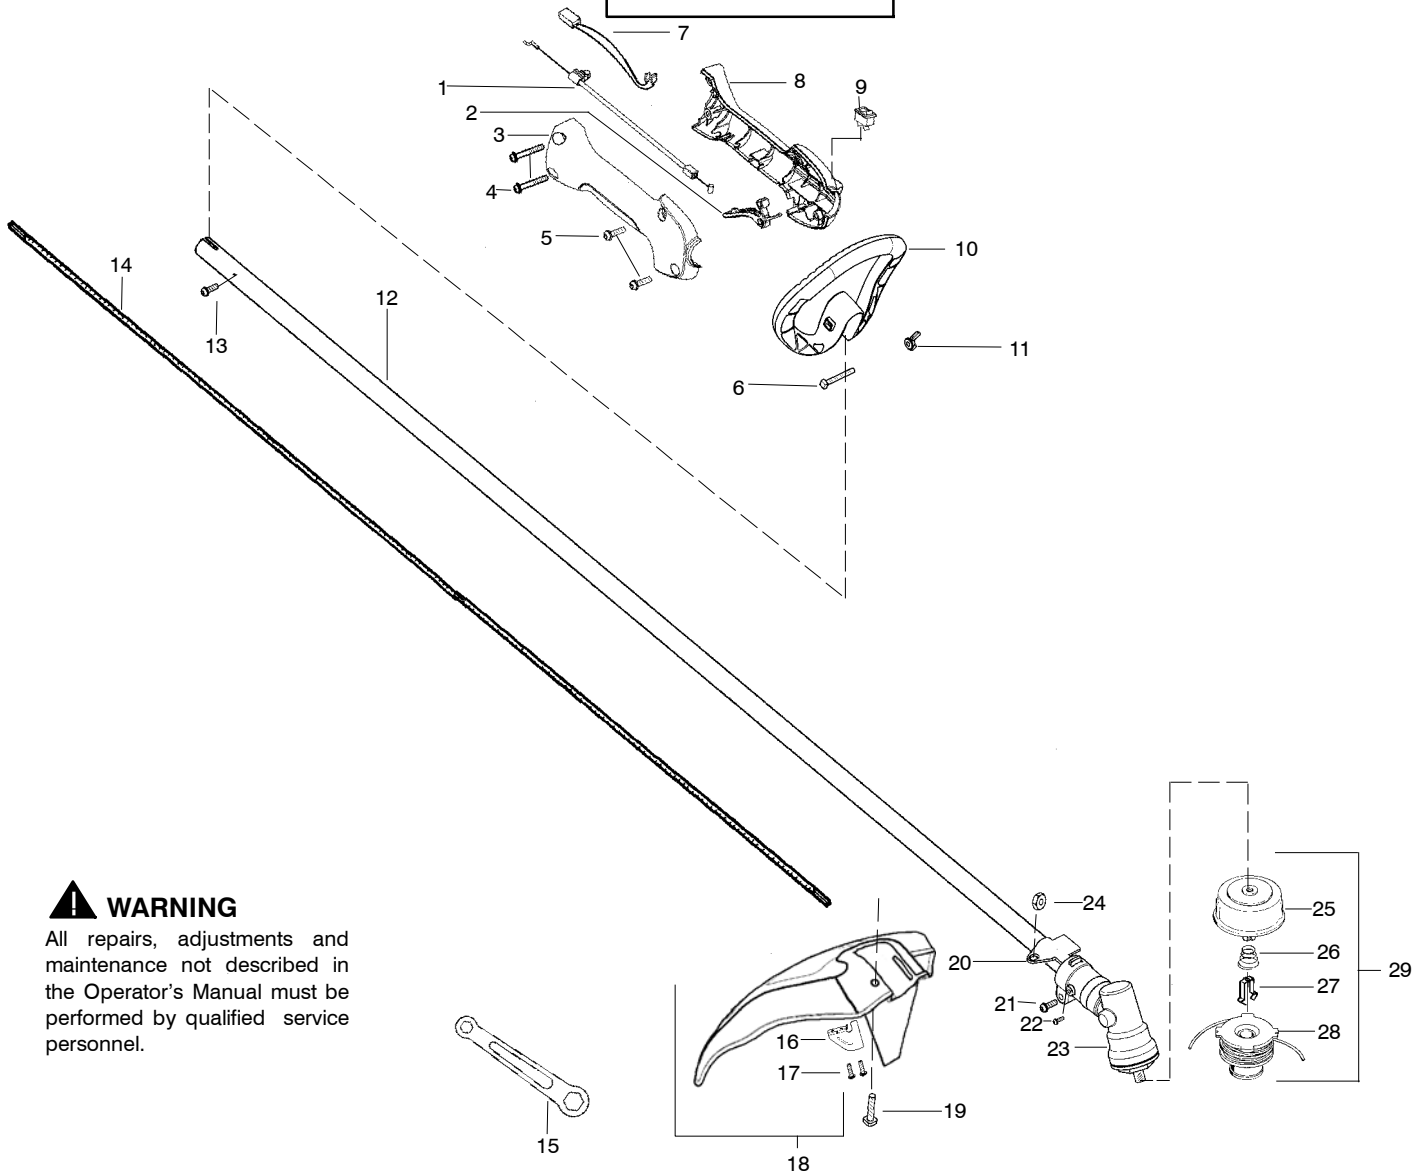

TYPE 1

! WARNING

All repairs, adjustments and maintenance not described in the Operator's Manual must be performed by qualified service personnel.

Ref.	Part No.	Description	Ref.	Part No.	Description
1.	530057566	Assy - Throttle Cable	21.	530016014	Screw
2.	530049107	Trigger	22.	530016224	Screw
3.	530058751	Throttle Hsg. (Right)	23.	530096099	Assy - Gearbox
4.	530016406	Screw	24.	530015197	Nut
5.	530015814	Screw	25.	530095772	Assy - Hub.
6.	530015786	Bolt - Handle	26.	530053241	Spring
7.	530054183	Assy - Wire	27.	530401957	'Retainer
8.	530150095	Throttle Hsg. (Left)	28.	530056500	Assy - Spool w/Line
9.	530069572	Kit - Switch	29.	530056498	Assy - Head TNG VI Assy.
10.	530058754	Handle - Assist	Not Shown		
11.	530016152	Wingnut - Handle	---	---	Operator Manual
12.	530071942	Assy - Drive Shaft Hsg.	530166170	---	Scan
13.	530015805	Screw	530166171	---	Euro
14.	530096169	Shaft - Flex	530166172	---	Euro II
15.	530056401	Wrench	530166173	---	Euro IV
16.	530052285	Line Limiter	530166174	---	Turkish
17.	530015814	Screw	530150312	---	Decal - Shaft Warning
18.	530071823	Kit - Shield Assy (Incl. 16,17)			
19.	530015820	Bolt - Shield			
20.	530057554	Bracket - Shield			