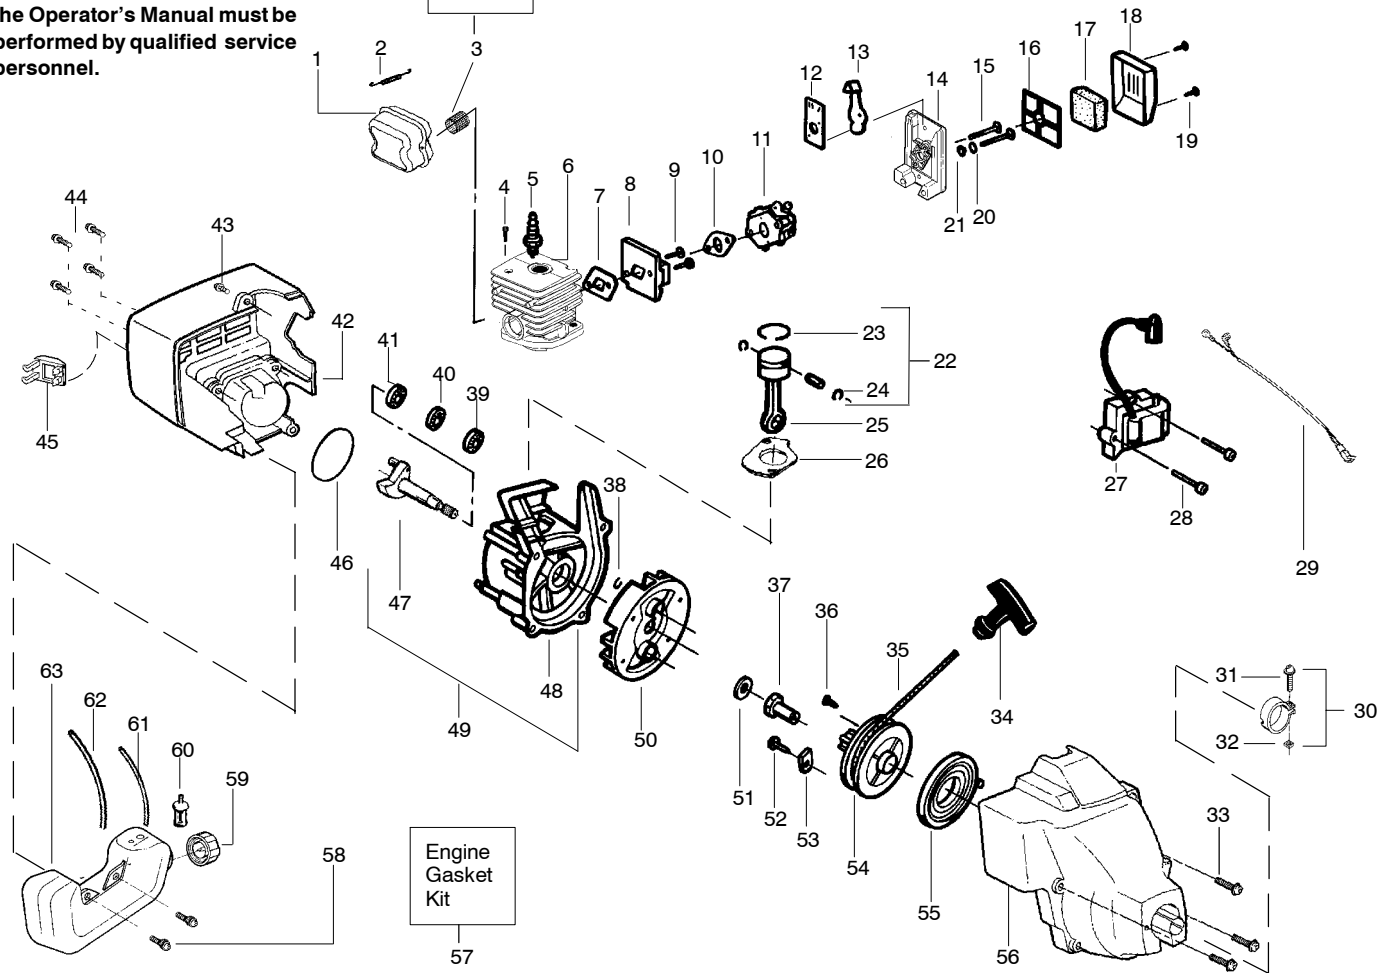

Type 2

⚠ WARNING
All repairs, adjustments and maintenance not described in the Operator's Manual must be performed by qualified service personnel.

Spark Arrestor Kit

Engine Gasket Kit

Ref.	Part No.	Description	Ref.	Part No.	Description	Ref.	Part No.	Description
1.	530071396	Kit - Muffler (incl. 2)	22.	530071357	Kit - Piston (Incl. 23, 24 & Pin)	45.	530054536	Guard-Muffler
2.	530042088	Spring-Muffler	23.	530055120	Ring-Piston	46.	530071363	O-Ring-C'case (kit)
3.	530071391	Kit-Spark Arrestor	24.	530015162	Retainer-Piston Pin	47.	530054753	Assy-Crankshaft
4.	530015953	Screw-Cylinder	25.	530069945	Kit-Connecting Rod Assy	48.	545050501	Assy-Crankcase (Incl. 39-41)
5.	Champion	Spark Plug (RCJ 6Y)	26.	530071363	Gasket-Cylinder (kit)	49.	530071624	Assy-C'case & C'shaft (Incl. 38,47,48)
6.	530071359	Kit-Cylinder	27.	530039163	Module-Ignition	50.	530054115	Assy-Flywheel
7.	530071363	Gasket-Cyl/Carb. (kit)	28.	530016357	Screw	51.	530015828	Washer-Flat
8.	530057634	Adaptor-Carb.	29.	530049018	Assy-Switch Wire	52.	530015775	Screw
9.	530016014	Screw	30.	530056365	Assy-Nose Cone Clamp (Incls. 31 & 32)	53.	530027523	Retainer
10.	530071363	Gasket-Carb. (kit)	31.	530016381	Screw-Nose Cone	54.	530069400	Kit-Starter Pulley (Incl. 36)
11.	---	Kit - Carburetor Ass'y (C1U-W7D) (WT-631)	32.	530016382	Nut-Nose Cone	55.	530042085	Spring-Starter
	530071630		33.	530015810	Screw	56.	530071677	Kit-Fan Hsg. Assy.
	530071635		34.	530027569	Handle-Starter	57.	530071363	Kit-Engine Gasket (Incl. 7,10,26,46)
Repair kits are not available for this carb.-Please order complete assy.			35.	530069232	Kit - Rope	58.	530016379	Retainer-Fuel Tank
12.	530038747	Plate-Choke Mounting	36.	530016392	Screw	59.	530014347	Assy-Fuel Cap w/ret.
13.	530038686	Shutter-Choke	37.	530038604	Coupling-Drive	60.	530095646	Assy-Fuel Pickup
14.	530052431	Box-Air	38.	530015941	Retain. Ring-C'shaft	61.	530069247	Kit-Fuel Line (Small)
15.	530016428	Screw	39.	530055728	Bearing-Outer	62.	530069216	Kit-Fuel Line (Large)
16.	530036569	Plate - Filter Support	40.	530019264	Seal-C'case	63.	530049296	Assy-Fuel Tank (Incl. cap, fuel line, filter)
17.	530036575	Foam-Air Filter	41.	530032125	Bearing-Inner			
18.	530036568	Cover-Air Filter	42.	530057026	Shroud-Rear			
19.	530016349	Screw	43.	530015934	Screw			
20.	530015852	Spacer-Choke	44.	530015810	Screw			
21.	530015254	Washer						

↗ = NEW PART NUMBER FOR THIS IPL

★ = REFER TO THE SERVICE REFERENCE INDICATED FOR MORE INFORMATION. (LOCATED AT END OF IPL)