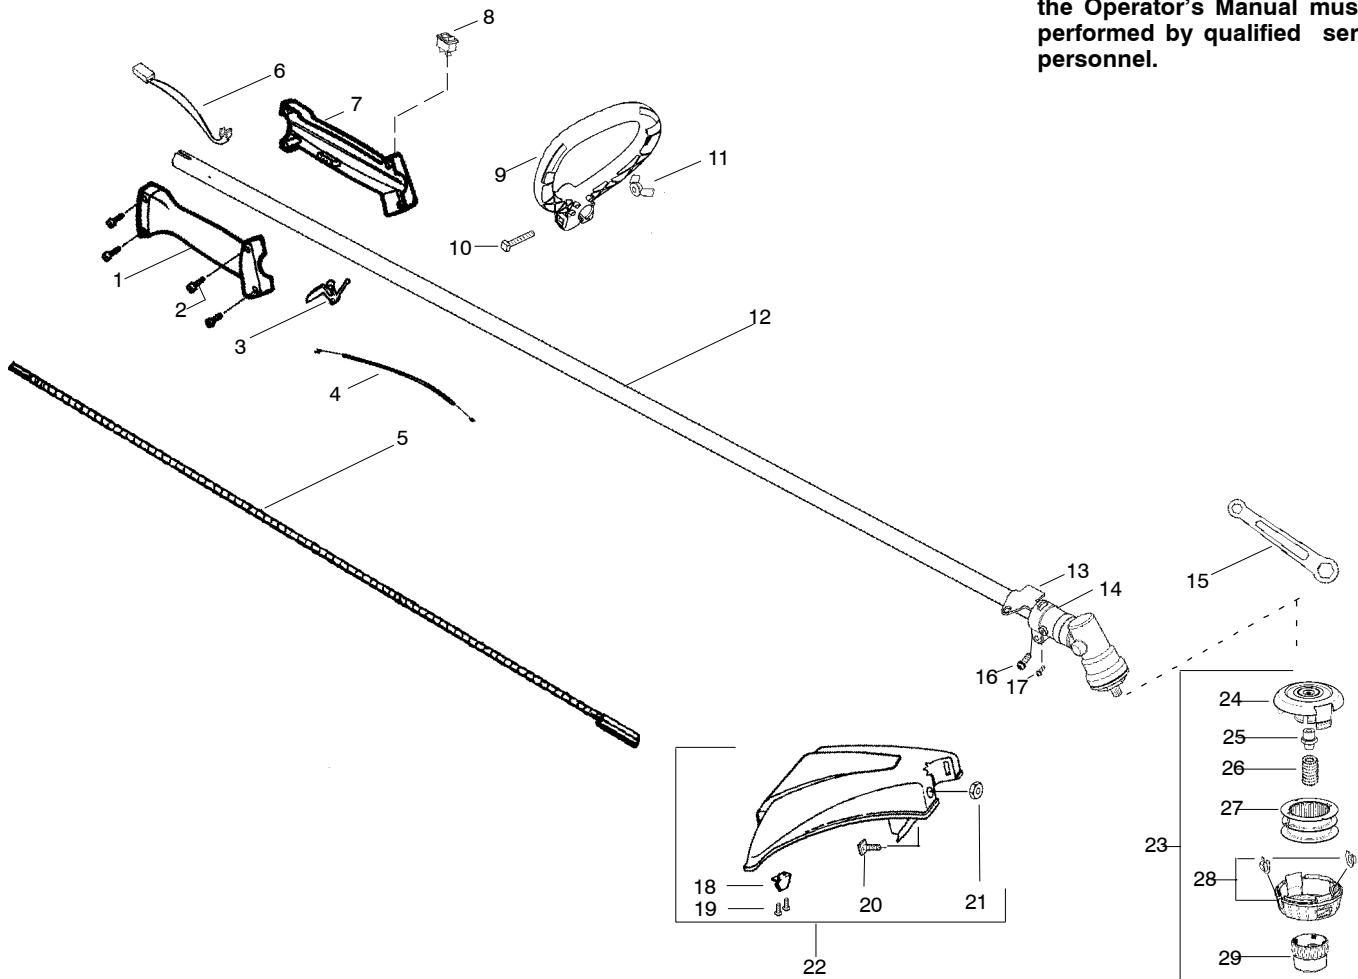

Type 2

WARNING

All repairs, adjustments and maintenance not described in the Operator's Manual must be performed by qualified service personnel.

Ref.	Part No.	Description	Ref.	Part No.	Description
1.	530069888	Kit-Throttle Hsg. (Right)	20.	530015820	Bolt
2.	530016349	Screw-Throttle Hsg.	21.	530015197	Nut
3.	530038682	Trigger	22.	530071804	Kit-Shield Ass'y. (incl. 15,18,19,20,21)
4.	530036744	Assy-Throttle Cable	23.	537419202	Assy-TNG 7 Head (Incl. 24,25,26,27,28,29)
5.	530096075	Flex-Drive Shaft	24.	537419302	Housing
6.	530054183	Assy-Leadwire	25.	537419801	Adapter
7.	530095382	Throttle Hsg. (Left)	26.	537338801	Spring
8.	530069572	Kit-Switch	27.	530096328	Assy-Wound Spool
9.	530058580	Assy-Assist Handle (Incl. 10,11)	28.	537419701	Eyelet
10.	530015821	Bolt	29.	545003365	Kit-Cover and Eyelet
11.	530016152	Wingnut	Not Shown		
12.	530071801	Assy-Drive Shaft Hsg.	---		Operator Manual
13.	530096067	Bracket-Shield			(Scan)
14.	530096068	Assy-Gear Box			(Euro)
15.	530056401	Wrench			Shaft Warning Decal
16.	530016014	Screw			
17.	530016224	Screw			
18.	530052285	Line Limiter			
19.	530015966	Screw-Line Limiter			

✓ = NEW PART NUMBER FOR THIS IPL

* = REFER TO THE SERVICE REFERENCE INDICATED FOR MORE INFORMATION. (LOCATED AT END OF IPL)