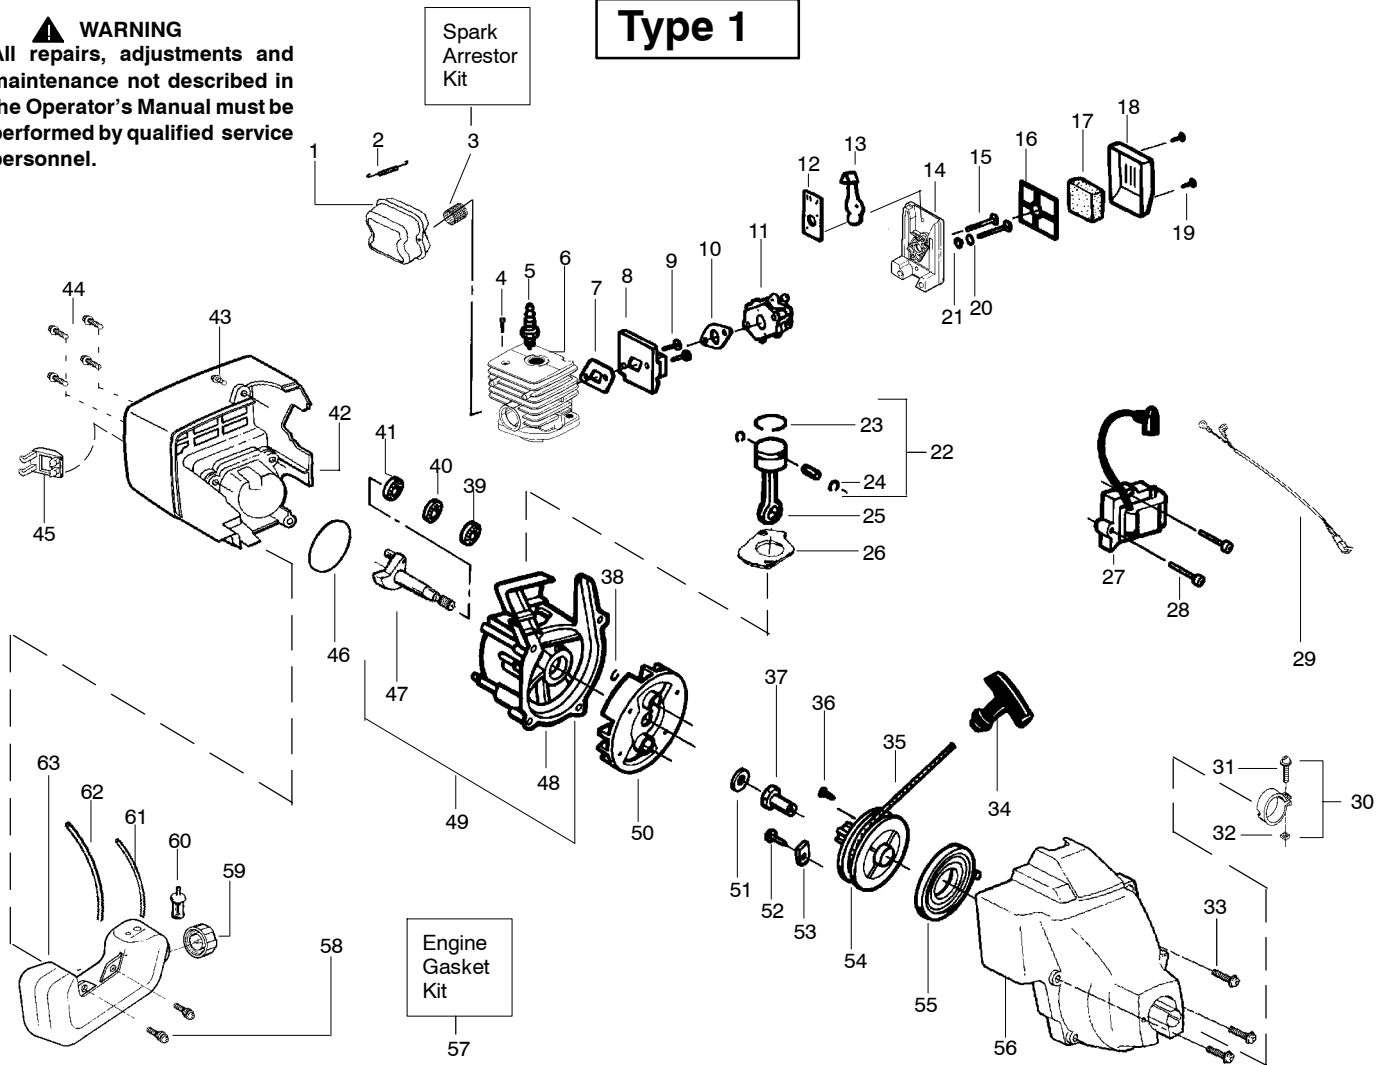

⚠ WARNING

All repairs, adjustments and maintenance not described in the Operator's Manual must be performed by qualified service personnel.

Type 1

Ref.	Part No.	Description	Ref.	Part No.	Description	Ref.	Part No.	Description
1.	530071396	Kit - Muffler (incl. 2)	22.	530071357	Kit - Piston (Incl. 23, 24 & Pin)	45.	530054536	Guard-Muffler
2.	530042088	Spring-Muffler	23.	530055120	Ring-Piston	46.	530071363	O-Ring-C'case (kit)
3.	530071391	Kit-Spark Arrestor	24.	530015162	Retainer-Piston Pin	47.	530054753	Assy-Crankshaft
4.	530015953	Screw-Cylinder	25.	530069945	Kit-Connecting Rod Assy	48.	530071627	Kit-Crankcase (Incl. 39-41)
5.	Champion	Spark Plug (RCJ 6Y)	26.	530071363	Gasket-Cylinder (kit)	49.	530071624	Assy-C'case & C'shaft (Incl. 38,47,48)
6.	530071359	Kit-Cylinder	27.	530039163	Module-Ignition	50.	530054115	Assy-Flywheel
7.	530071363	Gasket-Cyl/Carb.(kit)	28.	530016357	Screw	51.	530015828	Washer-Flat
8.	530057634	Adaptor-Carb.	29.	530049018	Assy-Switch Wire	52.	530015775	Screw
9.	530016014	Screw	30.	530056365	Assy-Nose Cone Clamp (Incls. 31 & 32)	53.	530027523	Retainer
10.	530071363	Gasket-Carb.(kit)	31.	530016381	Screw-Nose Cone	54.	530069400	Kit-Starter Pulley (Incl. 36)
11.	---	Kit - Carburetor Ass'y (C1U-W7D)	32.	530016382	Nut-Nose Cone	55.	530042085	Spring-Starter
	530071630	(C1U-W7D)	33.	530015810	Screw	56.	530071677	Kit-Fan Hsg. Assy.
	530071635	(WT-631)	34.	530027569	Handle-Starter	57.	530071363	Kit-Engine Gasket (Incl. 7,10,26,46)
Repair kits are not available for this carb. - Please order complete assy.			35.	530069232	Kit - Rope	58.	530016379	Retainer-Fuel Tank
12.	530038747	Plate-Choke Mounting	36.	530016392	Screw	59.	530014347	Assy-Fuel Cap w/ret.
13.	530038686	Shutter-Choke	37.	530038604	Coupling-Drive	60.	530095646	Assy-Fuel Pickup
14.	530052431	Box-Air	38.	530015941	Retain. Ring-C'shaft	61.	530069247	Kit-Fuel Line (Small)
15.	530016428	Screw	39.	530055728	Bearing-Outer	62.	530069216	Kit-Fuel Line (Large)
16.	530036569	Plate - Filter Support	40.	530019264	Seal-C'case	63.	530049296	Assy-Fuel Tank (Incl. cap, fuel line, filter)
17.	530036575	Foam-Air Filter	41.	530032125	Bearing-Inner			
18.	530036568	Cover-Air Filter	42.	530057026	Shroud-Rear			
19.	530016349	Screw	43.	530015934	Screw			
20.	530015852	Spacer-Choke	44.	530015810	Screw			
21.	530015254	Washer						

✓ = NEW PART NUMBER FOR THIS IPL

★ = REFER TO THE SERVICE REFERENCE INDICATED FOR MORE INFORMATION. (LOCATED AT END OF IPL)