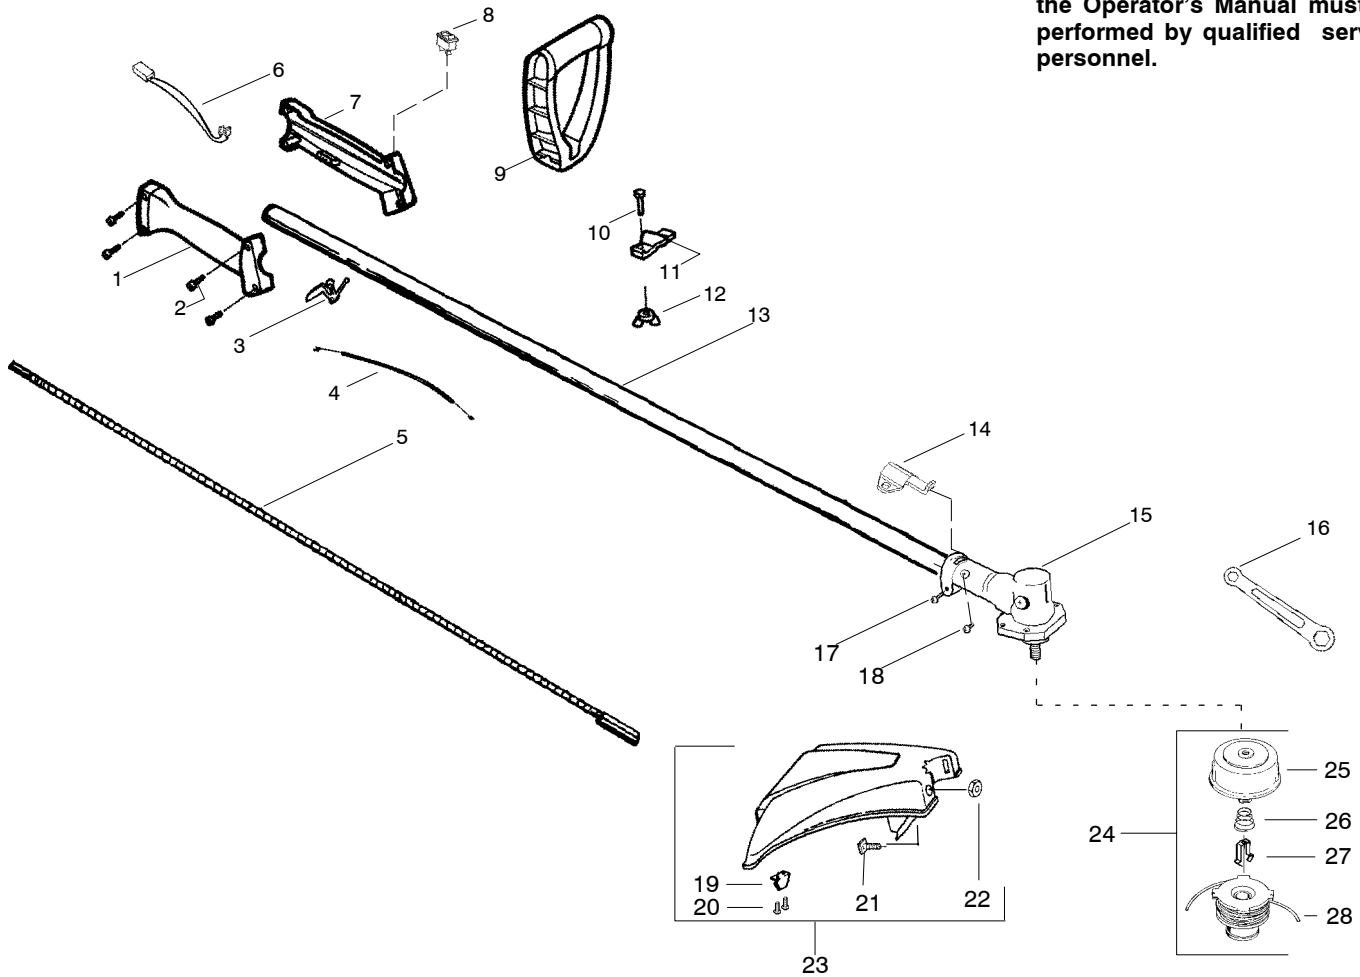

Type 1

⚠ WARNING
All repairs, adjustments and maintenance not described in the Operator's Manual must be performed by qualified service personnel.

Ref.	Part No.	Description	Ref.	Part No.	Description
1.	530069888	Kit- Throttle Hsg. (Right)	18.	530016224	Screw
2.	530016273	Screw- Throttle Hsg.	19.	530052285	Line Limiter
3.	530038682	Trigger	20.	530015966	Screw- Line Limiter
4.	530036744	Assy- Throttle Cable	21.	530015820	Bolt
5.	530096075	Flex- Drive Shaft	22.	530015197	Nut
6.	530054183	Assy- Leadwire	23.	530071804	Kit- Shield Ass'y. (incl. 16,19,20,21,22)
7.	530095382	Throttle Hsg. (Left)	24.	530056498	Assy- Cutting Head (Incl. 25-28)
8.	530069572	Kit- Switch	25.	530095772	Hub Ass'y
9.	530038708	Assist Handle	26.	530053241	Spring
10.	530015820	Bolt	27.	530401957	Clip- Retainer- Head
11.	530094742	Clamp- Handle	28.	530056500	Assy- Spool w/Line
12.	530016152	Wingnut	Not Shown		
13.	530071801	Assy- Drive Shaft Hsg.	----	545076650	Operator Manual (Scan)
14.	530096067	Bracket- Shield	----	545076649	(Euro)
15.	530096068	Assy- Gear Box	----	530150312	Shaft Warning Decal
16.	530056401	Wrench			
17.	530016014	Screw			