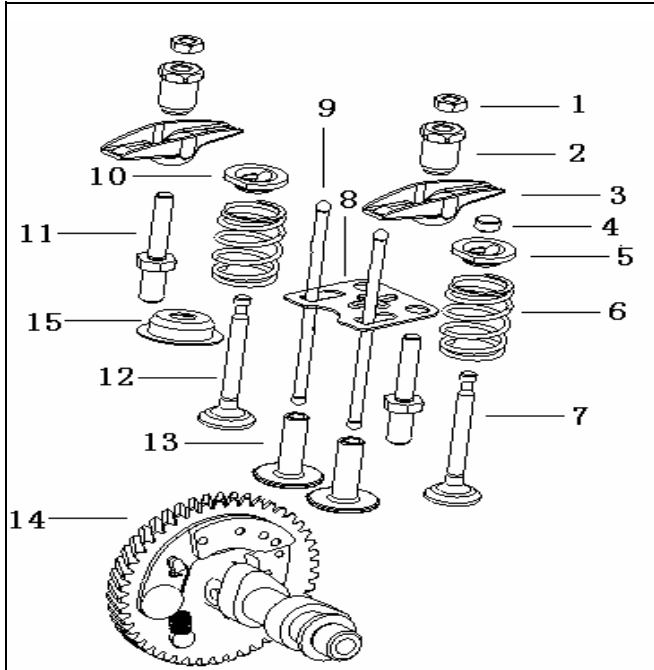

**SPARE PARTS LIST
5.5HP FG300TMO**

A3		0QJ168FJH03	CAMSHAFT AND VALVES	
No.	Parts No.	Description	Q	
1	030302L01F000	ADJUSTING NUT, VALVE CLEARANCE	2	
2	030313Q01F000	PIVOT, ROCKER ARM	2	
3	030301K07F000	ROCKER ARM	2	
4	030214K07F000	VALVE ROTATOR, EXHAUST	1	
5	030203K07F000	UPPER RETAINER, EXHAUST VALVE SPRING	1	
6	030101K07F930	SPRING, VALVE	2	
7	030201K07F000	VALVE, EXHAUST	1	
8	030231K07F000	GUIDE PLATE, CONNECTING STUD	1	
9	A 030230K07F000	PUSH ROD	2	
10	030106K07F000	UPPER RETAINER, INTAKE VALVE SPRING	1	
11	030303Q01F930	ADJUSTING STUD, VALVE CLEARANCE	2	
12	030103K07F000	VALVE, INTAKE	1	
13	030312K07F000	VALVE LIFTER	2	
14	A 030400K07F000	CAMSHAFT	1	
15	030104K07F000	OIL SEAL, VALVE	1