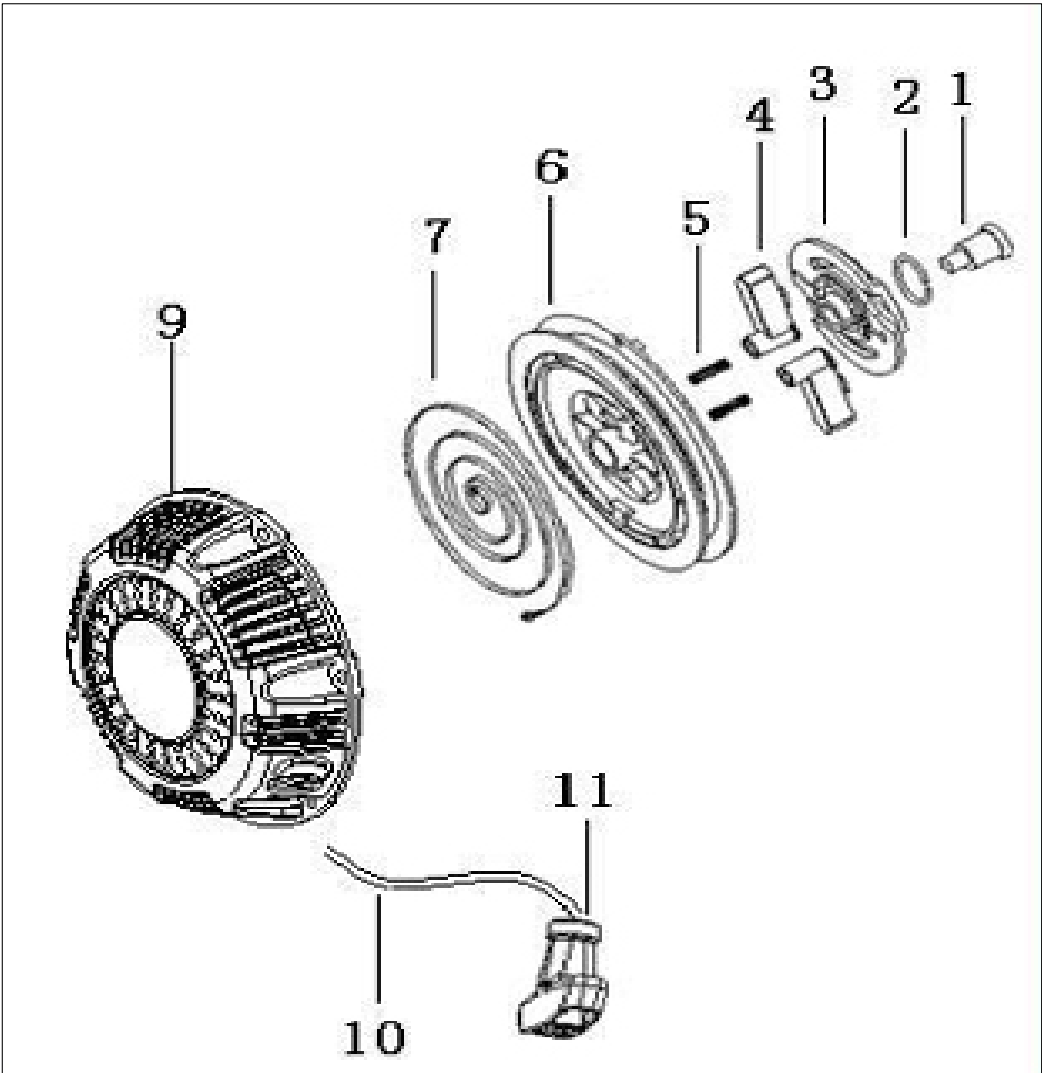

A4		0QJ168FJH04	FLYWHEEL, CRANKSHAFT, PISTON AND ROD	
No.	Parts No.	Description	Q	
1	015230K07F000	NUT, CLAMP	1	
2	017403K07F000	STARTER CUP	1	
3	034381K07F000	FAN	1	
4	034309K07F000	FLYWHEEL	1	
5	A 015116Q01F000	KEY	1	
6	015250K07F000	DRIVEN GEAR, ADJUSTING	1	
7	015200K14F000	CRANKSHAFT	1	
8	015232K07F000	GEAR, CRANKSHAFT TIMING	1	
9	A 015106K07F000	CIRCLIP, PISTON PIN	2	
10	A 015100K07F000	PISTON	1	
11	B 015103K07F000	RING, FIRST	1	
12	B 015104K07F000	RING, SECOND	1	
CAN'T BUY NO. 11-12 SOLELY. (PLS PURCHASE NO. 13)				
13	A 015300K07F000	RING SET COMPLETE	1	
14	A 015105K07FF10	PIN, PISTON	1	
15	B 015131K07F000	ROD, CONNECTING	1	
16	B 015133L01F000	BOLT, CONNECTING ROD	2	
17	B 015132K07F000	COVER, CONNECTING ROD	1	
CAN'T BUY NO. 15-17 SOLELY. (PLS PURCHASE NO. 18)				
18	015130K07F000	CONNECTING ROD ASSY	1	

REVISION	DATE
	27-Feb-06

SERVICE SPARE PARTS LIST
5.5HP FG300TMO

SPECIFY MODEL NO. WHEN ORDERING PARTS		DATE	REVISED DATE
STARTER RECOIL ASS'Y		27-Feb-06	
MODEL NO.	7228-EG3003		

No.		Parts No.	Description	Q	No.		Parts No.	Description	Q
1	B	017180K07F000	SCREW	1	8	B	0B01090608064	BOLT	3
2	B	017156K07F000	CIRCLIP	1	9	B	017170K14F001	COVER, STARTING	1
3	B	017157K07F000	PLATE, GUIDE	1	10	B	017160K07F000	ROPE, STARTING	1
4	B	017158K07F000	PAWL	2	11	B	017159K07F000	HANDLE	1
5	B	017162K07F000	SPRING, PRESSURE	2	CAN'T BUY NO. 1-11 SOLELY. (PLS PURCHASE NO. 12)				
6	B	017155K07F000	STARTER PULLEY	1	12	A	7228-EG3003	STARTER ASSY	1
7	B	017152K07F000	STARTER SPRING	1					