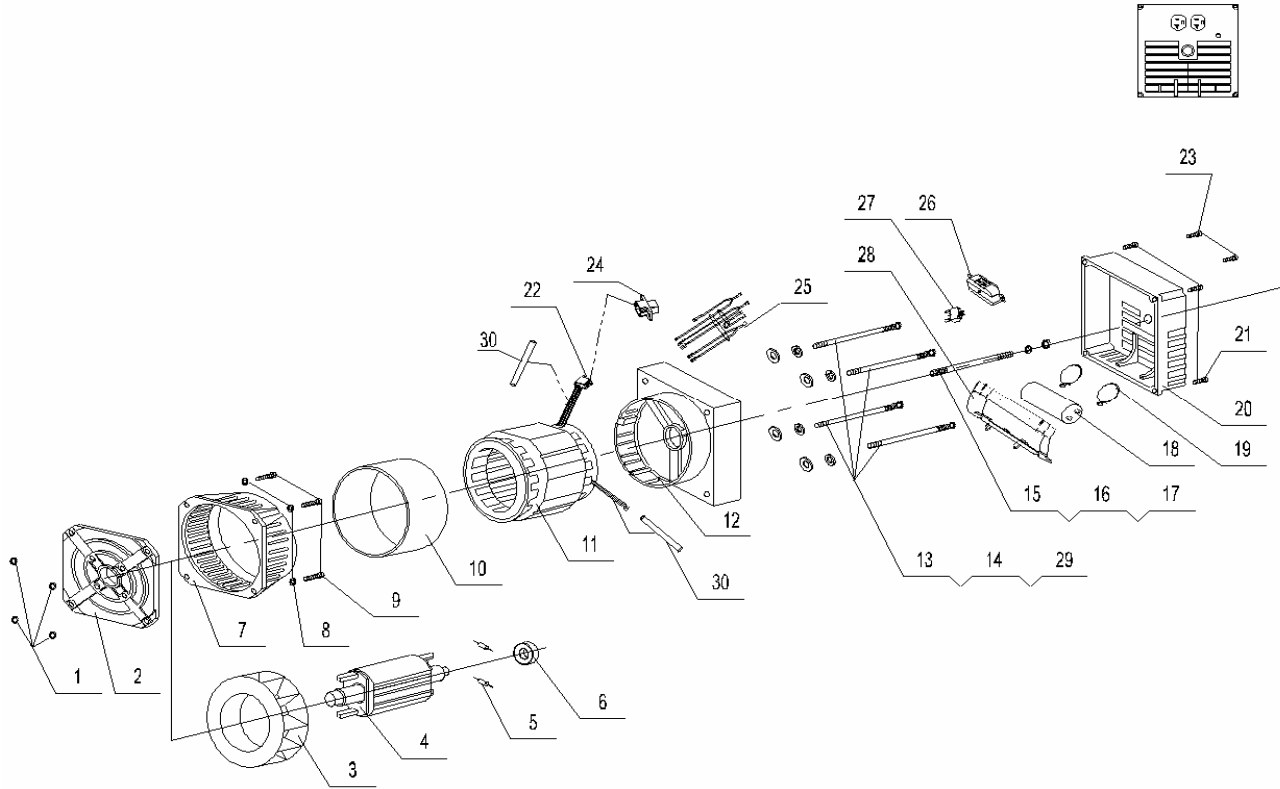

PARTS LIST 5.5HP FG300TMO

JENN FENG MODEL NO. FG300TMOUD-C

Date:2006/02/

MCCULLOCH MODEL NO. FG300T

27

No.		Parts No.	Description	QTY
1		7005-FG3002	FRAME	1
2		7099-EC3003	ENGINE	1
3		7265-EC3006	ALTERNATOR	1
4		7SXDZ-08-25	HEXAGON BOLT	4
5	A	7227-FG3009	ANTI-VIB. ISOLATOR MOUNT	2
6		7NGZ-08	NYLON NUT	6
7	A	7227-FG3008	ANTI-VIB. ISOLATOR MOUNT	2
8		7010-EG3001	WIRE ASS'Y	1
9		7WFZ-08-24	WASHER	6
10		7WFZ-08-16	WASHER	2
11		7059-FG3001	HANDLE COVER	1
12		7SXDZ-08-35	SCREW	2
13		7141-FG5701	DUPLEX	1
14		7030-AT1403	CIRCUIT BREAKER	1
15		7077-AT1401	DUSTPROOF COVER	1
16		7NGZ-04	NYLON NUT	2
17		7SGAZ-04-10	SCREW	2
18		7059-FG5701	TUBE	2
19		7010-FG3008	GROUNDING STRAP	1
20		7SVAZ-05-10	SCREW	1
21		7WSZ-08	SPRING WASHER	4

**SERVICE SPARE PARTS LIST
5.5HP FG300TMO**

SPECIFY MODEL NO. WHEN ORDERING PARTS		DATE	REVISED DATE
ALTERNATOR		27-Feb-06	
MODEL NO.	7265-EC3006		

No.	Parts No.	Description	Q	No.	Parts No.	Description	Q
1	7NAZ-08	NUT	4	16	7014-EG3001	WASHER	1
2	7040-EG3001	FLANGE	1	17	7NAZ-08	NUT	1
3	7169-EG3001	FAN	1	18	A LIST 1	CAPACITOR	1
4	A 7275-EG3001	ROTOR	1	19	7032-200-02	CAPACITOR FASTENER	2
5	A 7204-EG3001	DIODE	2	20	A 7003-EG3001	ALTERNATOR COVER	1
6	7155-EG3001	BEARING	1	21	7SVAZ-05-10	SCREW	4
7	7067-EG3001	DRIVER END BRACKET	1	22	7041-FG7002-HU	CONNECTOR, MALE	1
8	7WSC-08-QJ	SPRING WASHER	4	23	7SGAZ-04-10	SCREW	2
9	7SACZ-08-30	SCREW	4	24	7041-FG7001-HU	CONNECTOR, FEMALE	1
10	7002-EG3001	ENCLOSING BAND	1	25	7010-EG3001	ELECTRICAL WIRE	1
11	A 7267-EG3001	STATOR	1	26	7141-FG5701	DUPLEX SOCKET	1
12	7067-EG3002	NON DRIVER END BRACKET	1	27	7030-AT1403	CIRCUIT BREAKER	2
13	7191-EG3001	SCREW	4	28	7072-EG3001	CAPACITOR SHELF	1
14	7WSZ-08	SPRING WASHER	4	29	7WFZ-08-16	FLAT WASHER	4
15	7191-EG3002	SCREW	1	30	A 7059-EG7001	WIRE PROTECTOR	1