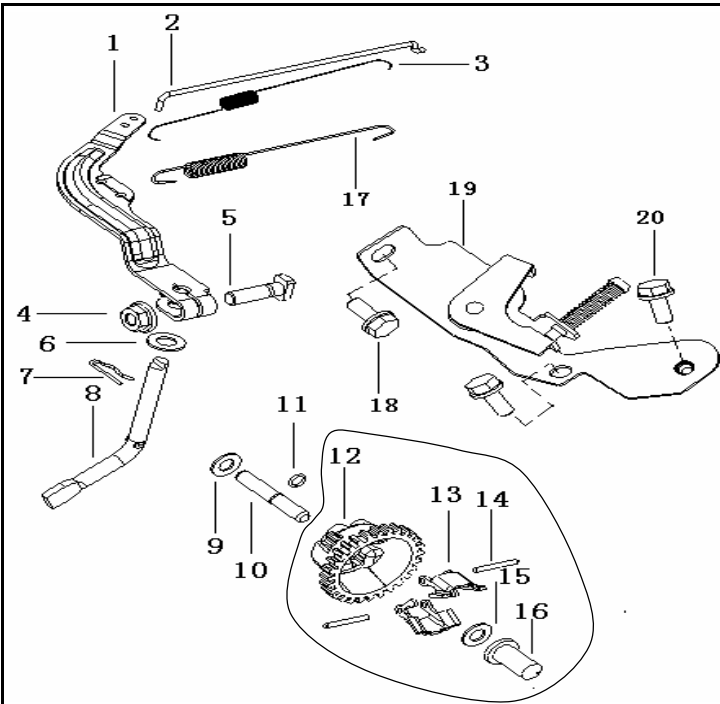

**SPARE PARTS LIST
5.5HP FG300TMO**

A5		0QJ168FJH05	GOVERNOR COMPONENTS	
No.		Parts No.	Description	Q
1		017581K07F000	ARM	1
2		017594K07F000	GOVERNOR LINK	1
3	A	017593K07F000	ANTI-RATTLE SPRING	1
4		0B04070610064	NUT	1
5	A	017589Q01F920	BOLT, SQUARE	1
6		017585K07F000	SPACER 2	1
7		017590Q01F000	CIRCLIP	1
8		017582K07F000	CROSS SHAFT/FORK	1
9		017584L01F000	SPACER 1	1
10		017627K07F000	PIN	1
11		026146L01F000	CIRCLIP	1
12-16		017587K07F000	GOVERNOR GEAR	1
		017588K07F000	GOVERNOR WEIGHT	2
		017591K07F000	PIN	2
		017586K07F000	SPACER 3	1
		017583K07F000	COVER, PUSH ROD	1
17		017592K11F000	GOVERNOR SPRING	1
18		0B01090601064	BOLT	2
19		017550K11F000	SPEED ADJUSTMENT BRACKET	1
20		0B01090602064	BOLT	1