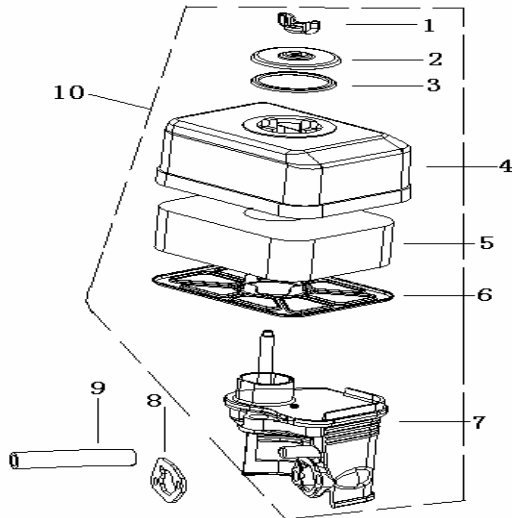

SPARE PARTS LIST
5.5HP FG300TMO

0QJ168FJH07

AIR CLEANER ASS'Y

	Parts No.	Description	Q
B	037203K07F000	NUT	1
B	037201K07F000	CLAMP	1
B	037202K07F000	SEAL, CLAMP	1
B	037101K17F000	COVER, AIR CLEANER	1
B	037102K07F000	ELEMENT, AIR CLEANER	1
B	037103K07F000	ELEMENT SUPPORT GRID	1
B	037300K07F000	COVER, UPPER BODY	1
A	037000K17F000	AIR CLEANER ASS'Y	1
A	037113K07F000	SEAL, AIR CLEANER	1
	026400K07F000	BREATHER TUBE	1