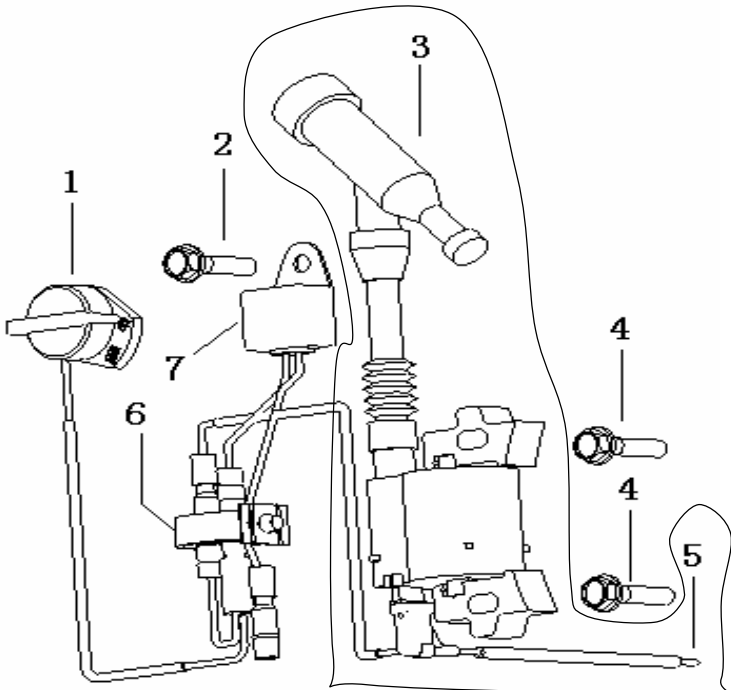

A6		0QJ168FJH06	STARTING SET ASS'Y	
No.		Parts No.	Description	Q
1-11		017180K07F000	SCREW	1
		017156K07F000	CIRCLIP	1
		017157K07F000	PLATE, GUIDE	1
		017158K07F000	PAWL	2
		017162K07F000	SPRING, PRESSURE	2
		017155K07F000	STARTER PULLEY	1
		017152K07F000	STARTER SPRING	1
		0B01090608064	BOLT	3
		017170K14F001	COVER, STARTING	1
		017160K07F000	ROPE, STARTING	1
		017159K07F000	HANDLE	1
12		017187K07F000	COWLING	1
13		0B01090601064	BOLT	6
14		017176K07F000	PLATE 1, DIVERSION	1
15		0B01090601464	BOLT	1
16		017178K07F001	PLATE 2, DIVERSION	1

PARTS 1-11 NOT AVAILABLE SEPARATELY - MUST PURCHASE COMPLETE STARTER
STARTER ASSY PART NUMBER: 7228-EG3003

REVISION	DATE
	27-Feb-06

SPARE PARTS LIST
5.5HP FG300TMO

0QJ168FJH07

AIR CLEANER ASS'Y

	Parts No.	Description	Q
B	037203K07F000	NUT	1
B	037201K07F000	CLAMP	1
B	037202K07F000	SEAL, CLAMP	1
B	037101K17F000	COVER, AIR CLEANER	1
B	037102K07F000	ELEMENT, AIR CLEANER	1
B	037103K07F000	ELEMENT SUPPORT GRID	1
B	037300K07F000	COVER, UPPER BODY	1
A	037000K17F000	AIR CLEANER ASS'Y	1
A	037113K07F000	SEAL, AIR CLEANER	1
	026400K07F000	BREATHER TUBE	1

036000K17F000

MUFFLER ASS'Y

	Parts No.	Description	Q
	036000K17F000	MUFFLER ASSY	1

DATE

27-Feb-06

SPARE PARTS LIST
5.5HP FG300TMO

A9	032500K07F000	CARBURETOR ASSY
1	A	032500K07F000 CARBURETOR ASSY 1

A10	0QJ168FJH08	IGNITION SYSTEM ASS'Y		
No.		Parts No.	Description	Q
1	A	034500K14F000	SWITCH ASSY, IGNITION	1
2		0B01070600864	BOLT	1
3&5	A	034350K07F000	COIL, IGNITION	1
		034509K07F000	CONNECTING WIRE ASSY	1
4		0B01090602563	BOLT	2
6		017558K14F000	CLIP	1
7	A	026450Q01F000	ELECTRONIC SWITCH (IGNITER)	1
NOT SHOWN		030506G15F910	SPARK PLUG	1