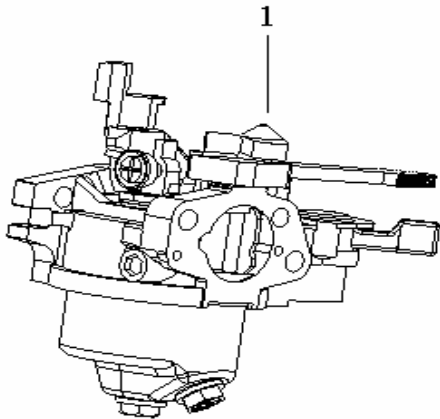

A4		0QJ168FJH04	FLYWHEEL, CRANKSHAFT, PISTON AND ROD	
No.	Parts No.	Description	Q	
1	015230K07F000	NUT, CLAMP	1	
2	017403K07F000	STARTER CUP	1	
3	034381K07F000	FAN	1	
4	034309K07F000	FLYWHEEL	1	
5	A 015116Q01F000	KEY	1	
6	015250K07F000	DRIVEN GEAR, ADJUSTING	1	
7	015200K14F000	CRANKSHAFT	1	
8	015232K07F000	GEAR, CRANKSHAFT TIMING	1	
9	A 015106K07F000	CIRCLIP, PISTON PIN	2	
10	A 015100K07F000	PISTON	1	
11	B 015103K07F000	RING, FIRST	1	
12	B 015104K07F000	RING, SECOND	1	
CAN'T BUY NO. 11-12 SOLELY. (PLS PURCHASE NO. 13)				
13	A 015300K07F000	RING SET COMPLETE	1	
14	A 015105K07FF10	PIN, PISTON	1	
15	B 015131K07F000	ROD, CONNECTING	1	
16	B 015133L01F000	BOLT, CONNECTING ROD	2	
17	B 015132K07F000	COVER, CONNECTING ROD	1	
CAN'T BUY NO. 15-17 SOLELY. (PLS PURCHASE NO. 18)				
18	015130K07F000	CONNECTING ROD ASSY	1	

PARTS 1-11 NOT AVAILABLE SEPARATELY - MUST PURCHASE COMPLETE STARTER
STARTER ASSY PART NUMBER: 7228-EG3003

REVISION	DATE
	27-Feb-06

SPARE PARTS LIST
5.5HP FG300TMO

0QJ168FJH07

AIR CLEANER ASS'Y

	Parts No.	Description	Q
B	037203K07F000	NUT	1
B	037201K07F000	CLAMP	1
B	037202K07F000	SEAL, CLAMP	1
B	037101K17F000	COVER, AIR CLEANER	1
B	037102K07F000	ELEMENT, AIR CLEANER	1
B	037103K07F000	ELEMENT SUPPORT GRID	1
B	037300K07F000	COVER, UPPER BODY	1
A	037000K17F000	AIR CLEANER ASS'Y	1
A	037113K07F000	SEAL, AIR CLEANER	1
	026400K07F000	BREATHER TUBE	1

036000K17F000

MUFFLER ASS'Y

	Parts No.	Description	Q
	036000K17F000	MUFFLER ASSY	1

DATE

27-Feb-06

SPARE PARTS LIST
5.5HP FG300TMO

A9	032500K07F000	CARBURETOR ASSY
1	A	032500K07F000 CARBURETOR ASSY 1

A10	0QJ168FJH08	IGNITION SYSTEM ASS'Y		
No.		Parts No.	Description	Q
1	A	034500K14F000	SWITCH ASSY, IGNITION	1
2		0B01070600864	BOLT	1
3&5	A	034350K07F000	COIL, IGNITION	1
		034509K07F000	CONNECTING WIRE ASSY	1
4		0B01090602563	BOLT	2
6		017558K14F000	CLIP	1
7	A	026450Q01F000	ELECTRONIC SWITCH (IGNITER)	1
NOT SHOWN		030506G15F910	SPARK PLUG	1