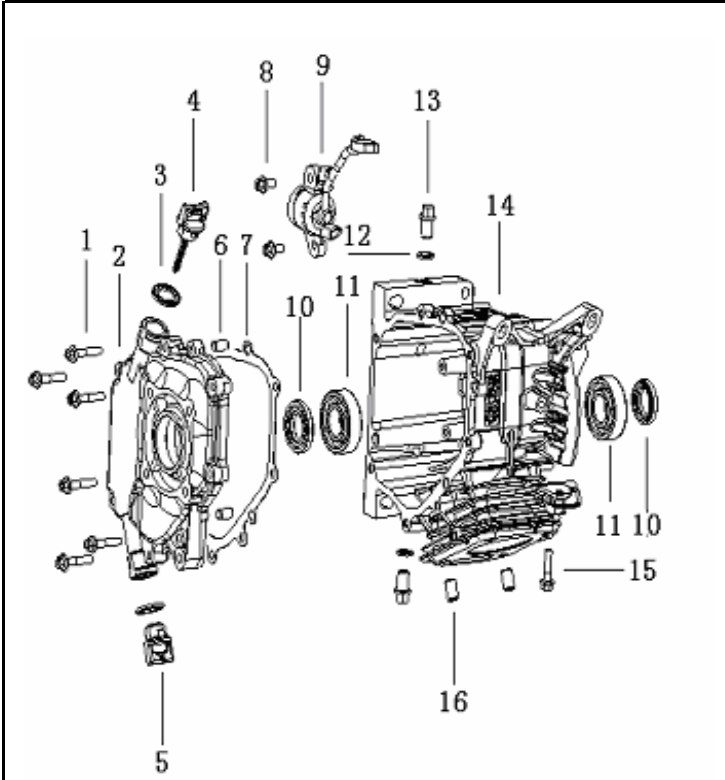

**SPARE PARTS LIST
5.5HP FG300TMO**

A1		0QJ168FJH01	CRANKCASE ASS'Y	
No.		Parts No.	Description	Q
1		0B01070803264	BOLT	6
2&11		014132K14F000	COVER, CRANK CASE	1
		0B12016620553	BEARING	2
3	A	026132K07F000	SEAL-OIL FILL/DIPSTICK	2
4		014216 K07F000	ENGINE OIL DIPSTICK	1
5		026131K07F000	OIL FILL CAP	1
6		026218J01F000	GUIDE, DOWEL	2
7	A	026201K07F000	GASKET, CRANKCASE	1
8		0B01070601264	BOLT	2
9	A	026350K14F000	LOW OIL LEVEL SENSOR ASS'Y	1
10	A	026133K07F000	OIL SEAL	2
11&14		0B12016620553	BEARING	2
		026001K14F001	CRANKCASE ASSY	1
12		026204L01F000	SEAL-DRAIN PLUG	2
13		026202L01F000	OIL DRAIN PLUG	2
15		0B01090602564	BOLT	1
16		026208J01F000	GUIDE, DOWEL	2