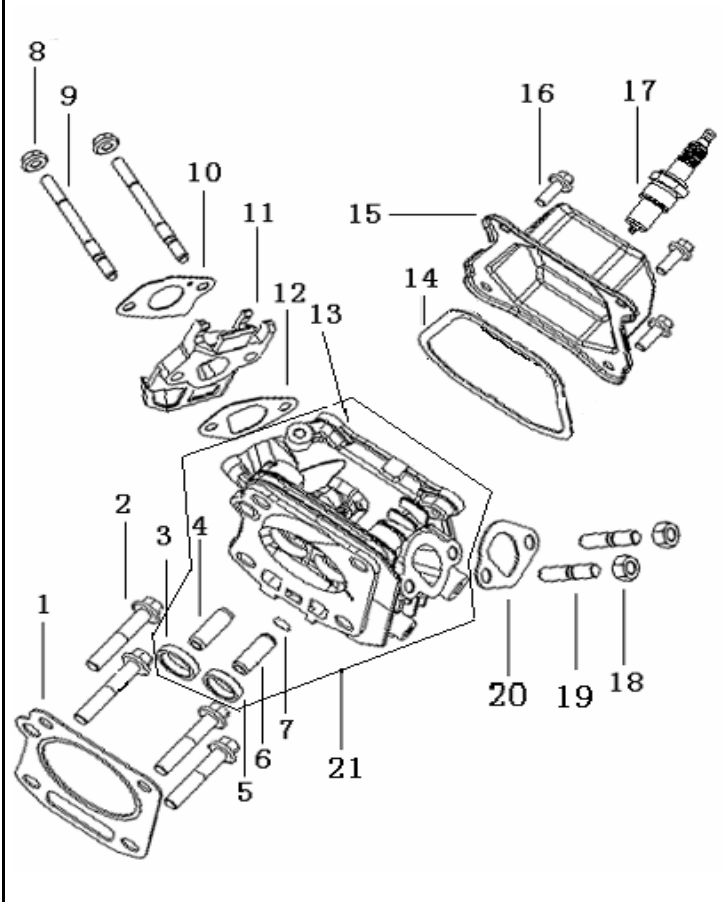

A2		0QJ168FJH02	CYLINDER HEAD ASS'Y	
No.		Parts No.	Description	Q
1	A	030707K07F000	GASKET, CYLINDER HEAD	1
2		0B01070806064	BOLT, CYLINDER HEAD	4
3	B	030110K07F000	SEAT, INTAKE VALVE	1
4	B	030109K07F000	GUIDE, INTAKE VALVE	1
5	B	030206K07F000	SEAT, EXHAUST VALVE	1
6	B	030207K07F000	GUIDE, EXHAUST VALVE	1
7	B	030216K07F000	WASHER, STOPPER	1
13	B	030501K07F000	CYLINDER HEAD	1
CAN'T BUY NO. 3-7, 13 SOLELY. (PLS PURCHASE NO. 21)				
21		030730K07F000	CYLINDER HEAD	1
8		0B04070610064	NUT	2
9		030520K07F000	BOLT, INTAKE PIPE	2
10	A	030715K07F000	GASKET	1
11		030516K07F000	HEAT INSULATOR, CARB	1
12	A	030715K07F001	GASKET	1
14	A	030702K07F000	GASKET, VAVEL COVER	1
15	A	030700K07F000	VALVE COVER	1
16		0B01090601464	BOLT	4
17	A	030506G15F910	SPARK PLUG	1
18		0B04000812564	NUT	2
19		030521K07F000	BOLT, EXHAUST PIPE	2
20		036101K07F000	GASKET, EXHAUST	1

REVISION	DATE
	27-Feb-06