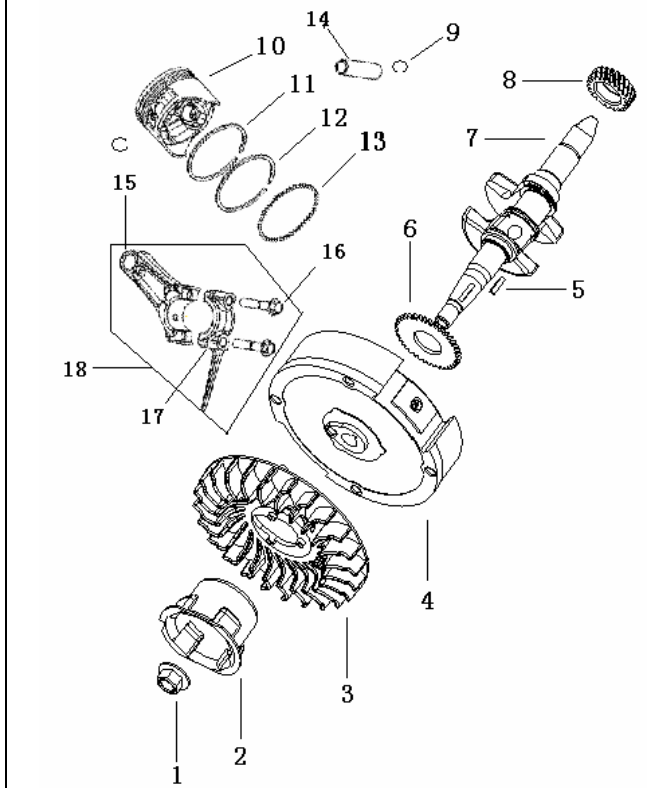

REVISION	DATE
	27-Feb-06

**SPARE PARTS LIST
5.5HP FG300TMO**

A3		0QJ168FJH03	CAMSHAFT AND VALVES	
No.	Parts No.	Description	Q	
1	030302L01F000	ADJUSTING NUT, VALVE CLEARANCE	2	
2	030313Q01F000	PIVOT, ROCKER ARM	2	
3	030301K07F000	ROCKER ARM	2	
4	030214K07F000	VALVE ROTATOR, EXHAUST	1	
5	030203K07F000	UPPER RETAINER, EXHAUST VALVE SPRING	1	
6	030101K07F930	SPRING, VALVE	2	
7	030201K07F000	VALVE, EXHAUST	1	
8	030231K07F000	GUIDE PLATE, CONNECTING STUD	1	
9	A 030230K07F000	PUSH ROD	2	
10	030106K07F000	UPPER RETAINER, INTAKE VALVE SPRING	1	
11	030303Q01F930	ADJUSTING STUD, VALVE CLEARANCE	2	
12	030103K07F000	VALVE, INTAKE	1	
13	030312K07F000	VALVE LIFTER	2	
14	A 030400K07F000	CAMSHAFT	1	
15	030104K07F000	OIL SEAL, VALVE	1	

A4		0QJ168FJH04	FLYWHEEL, CRANKSHAFT, PISTON AND ROD	
No.	Parts No.	Description	Q	
1	015230K07F000	NUT, CLAMP	1	
2	017403K07F000	STARTER CUP	1	
3	034381K07F000	FAN	1	
4	034309K07F000	FLYWHEEL	1	
5	A 015116Q01F000	KEY	1	
6	015250K07F000	DRIVEN GEAR, ADJUSTING	1	
7	015200K14F000	CRANKSHAFT	1	
8	015232K07F000	GEAR, CRANKSHAFT TIMING	1	
9	A 015106K07F000	CIRCLIP, PISTON PIN	2	
10	A 015100K07F000	PISTON	1	
11	B 015103K07F000	RING, FIRST	1	
12	B 015104K07F000	RING, SECOND	1	
CAN'T BUY NO. 11-12 SOLELY. (PLS PURCHASE NO. 13)				
13	A 015300K07F000	RING SET COMPLETE	1	
14	A 015105K07FF10	PIN, PISTON	1	
15	B 015131K07F000	ROD, CONNECTING	1	
16	B 015133L01F000	BOLT, CONNECTING ROD	2	
17	B 015132K07F000	COVER, CONNECTING ROD	1	
CAN'T BUY NO. 15-17 SOLELY. (PLS PURCHASE NO. 18)				
18	015130K07F000	CONNECTING ROD ASSY	1	