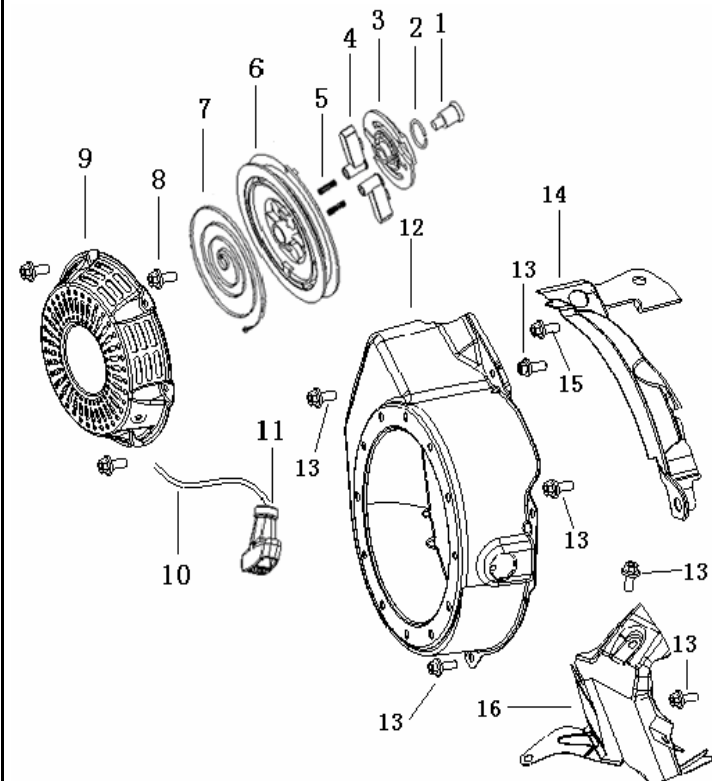

A4		0QJ168FJH04	FLYWHEEL, CRANKSHAFT, PISTON AND ROD	
No.	Parts No.	Description	Q	
1	015230K07F000	NUT, CLAMP	1	
2	017403K07F000	STARTER CUP	1	
3	034381K07F000	FAN	1	
4	034309K07F000	FLYWHEEL	1	
5	A 015116Q01F000	KEY	1	
6	015250K07F000	DRIVEN GEAR, ADJUSTING	1	
7	015200K14F000	CRANKSHAFT	1	
8	015232K07F000	GEAR, CRANKSHAFT TIMING	1	
9	A 015106K07F000	CIRCLIP, PISTON PIN	2	
10	A 015100K07F000	PISTON	1	
11	B 015103K07F000	RING, FIRST	1	
12	B 015104K07F000	RING, SECOND	1	
CAN'T BUY NO. 11-12 SOLELY. (PLS PURCHASE NO. 13)				
13	A 015300K07F000	RING SET COMPLETE	1	
14	A 015105K07FF10	PIN, PISTON	1	
15	B 015131K07F000	ROD, CONNECTING	1	
16	B 015133L01F000	BOLT, CONNECTING ROD	2	
17	B 015132K07F000	COVER, CONNECTING ROD	1	
CAN'T BUY NO. 15-17 SOLELY. (PLS PURCHASE NO. 18)				
18	015130K07F000	CONNECTING ROD ASSY	1	

REVISION	DATE
	27-Feb-06

**SPARE PARTS LIST
5.5HP FG300TMO**

A5		0QJ168FJH05	GOVERNOR COMPONENTS	
No.		Parts No.	Description	Q
1		017581K07F000	ARM	1
2		017594K07F000	GOVERNOR LINK	1
3	A	017593K07F000	ANTI-RATTLE SPRING	1
4		0B04070610064	NUT	1
5	A	017589Q01F920	BOLT, SQUARE	1
6		017585K07F000	SPACER 2	1
7		017590Q01F000	CIRCLIP	1
8		017582K07F000	CROSS SHAFT/FORK	1
9		017584L01F000	SPACER 1	1
10		017627K07F000	PIN	1
11		026146L01F000	CIRCLIP	1
12-16		017587K07F000	GOVERNOR GEAR	1
		017588K07F000	GOVERNOR WEIGHT	2
		017591K07F000	PIN	2
		017586K07F000	SPACER 3	1
		017583K07F000	COVER, PUSH ROD	1
17		017592K11F000	GOVERNOR SPRING	1
18		0B01090601064	BOLT	2
19		017550K11F000	SPEED ADJUSTMENT BRACKET	1
20		0B01090602064	BOLT	1