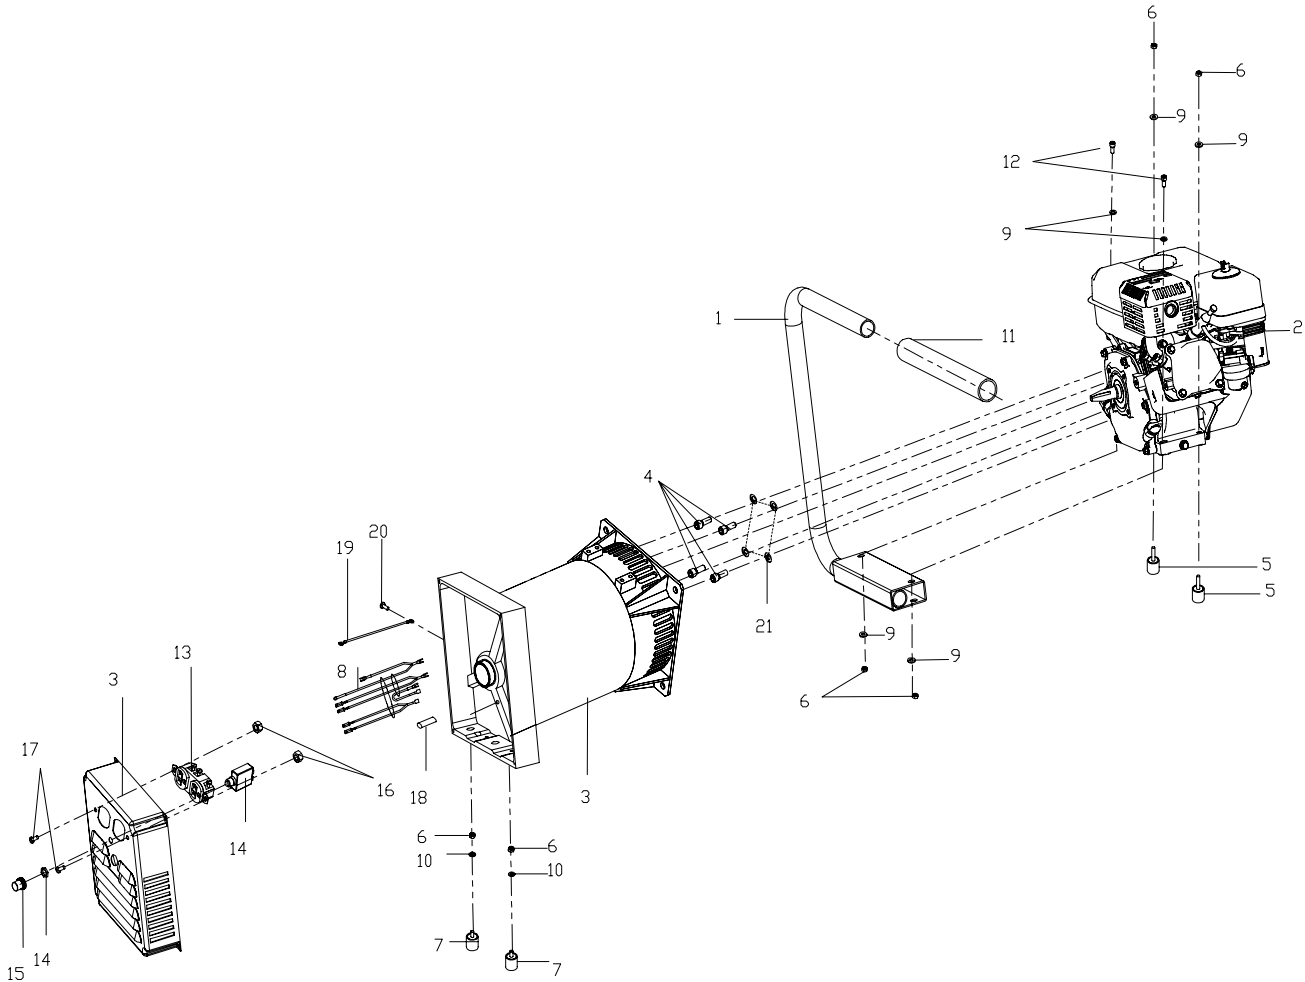

SERVICE SPARE PARTS LIST
5.5HP FG300TMO

SPECIFY MODEL NO. WHEN ORDERING PARTS	DATE	REVISED DATE
5.5 HP GENERATOR	27-Feb-06	
JENN FENG MODEL NO. FG300TMOUD-C		
MCCULLOCH MODEL NO. FG300T