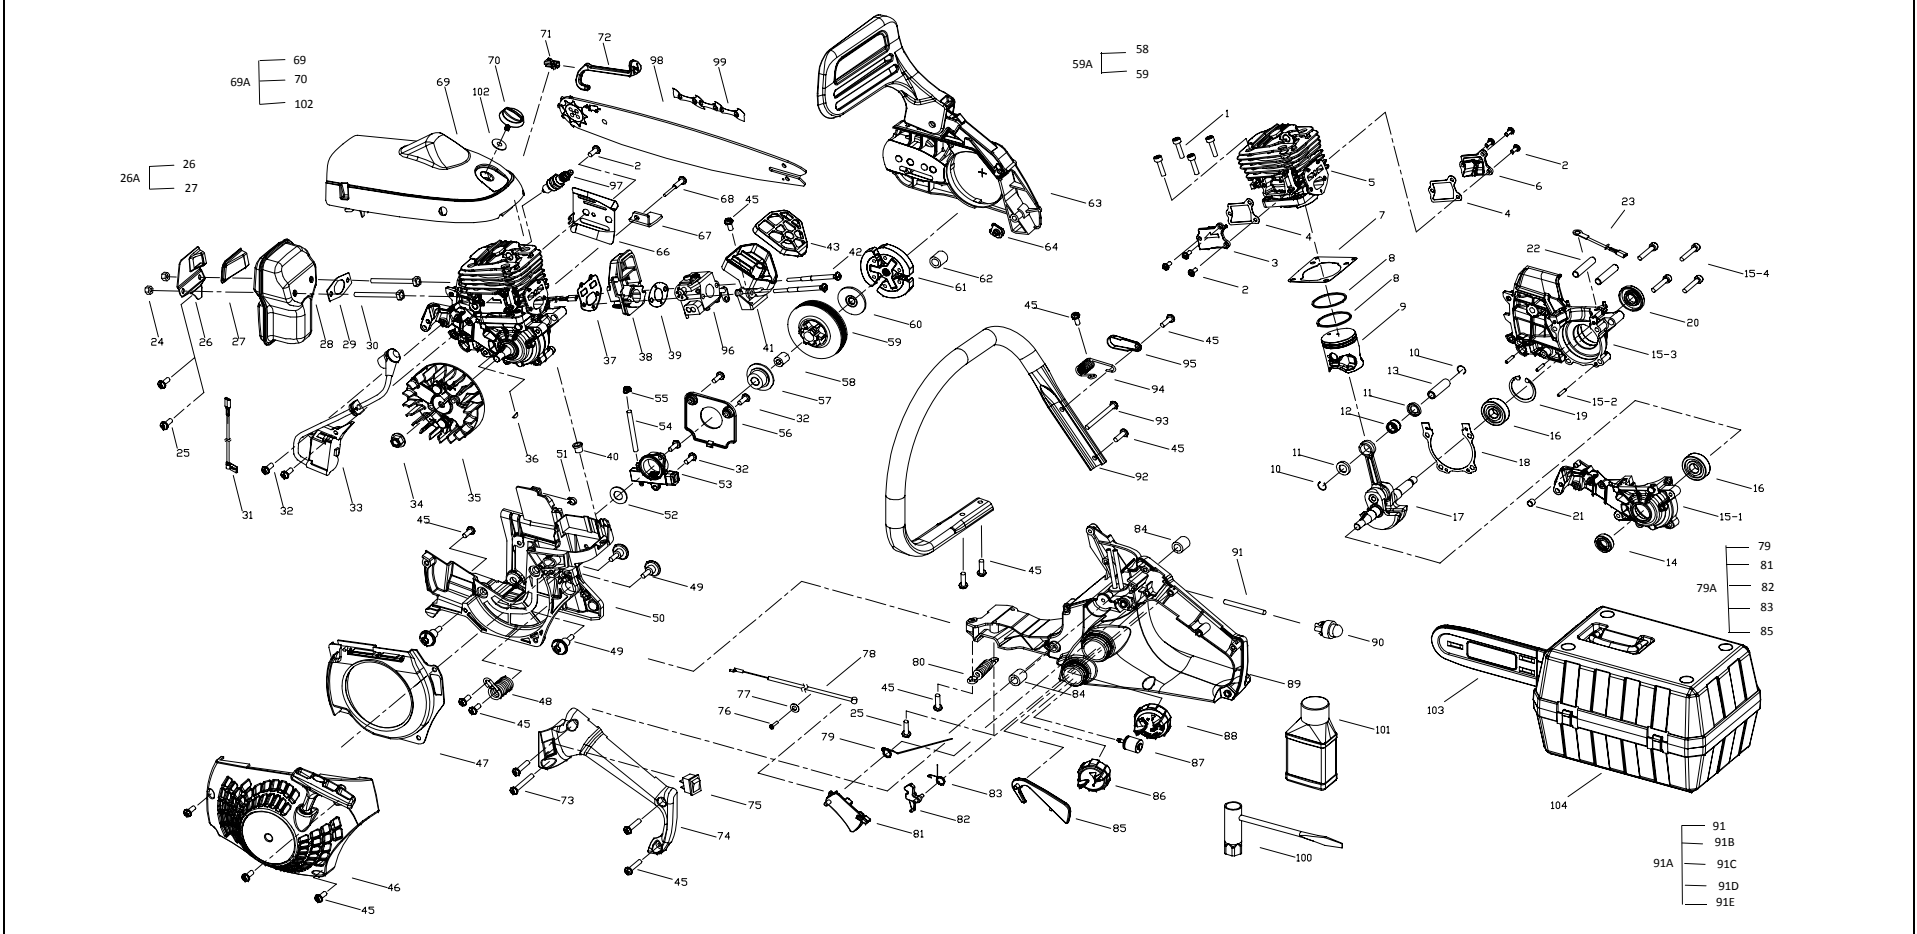

SERVICE SPARE PARTS LIST

SPECIFY MODEL NO. WHEN ORDERING PARTS		DATE	REVISED DATE	PAGE
40cc Gas Chain Saw		2/15/2007	7/23/2009	1/2
MODEL NO.	EBC1840DK			

**40cc Gas Chain Saw
EBC1840DK**

PARTS LIST

7/23/2009