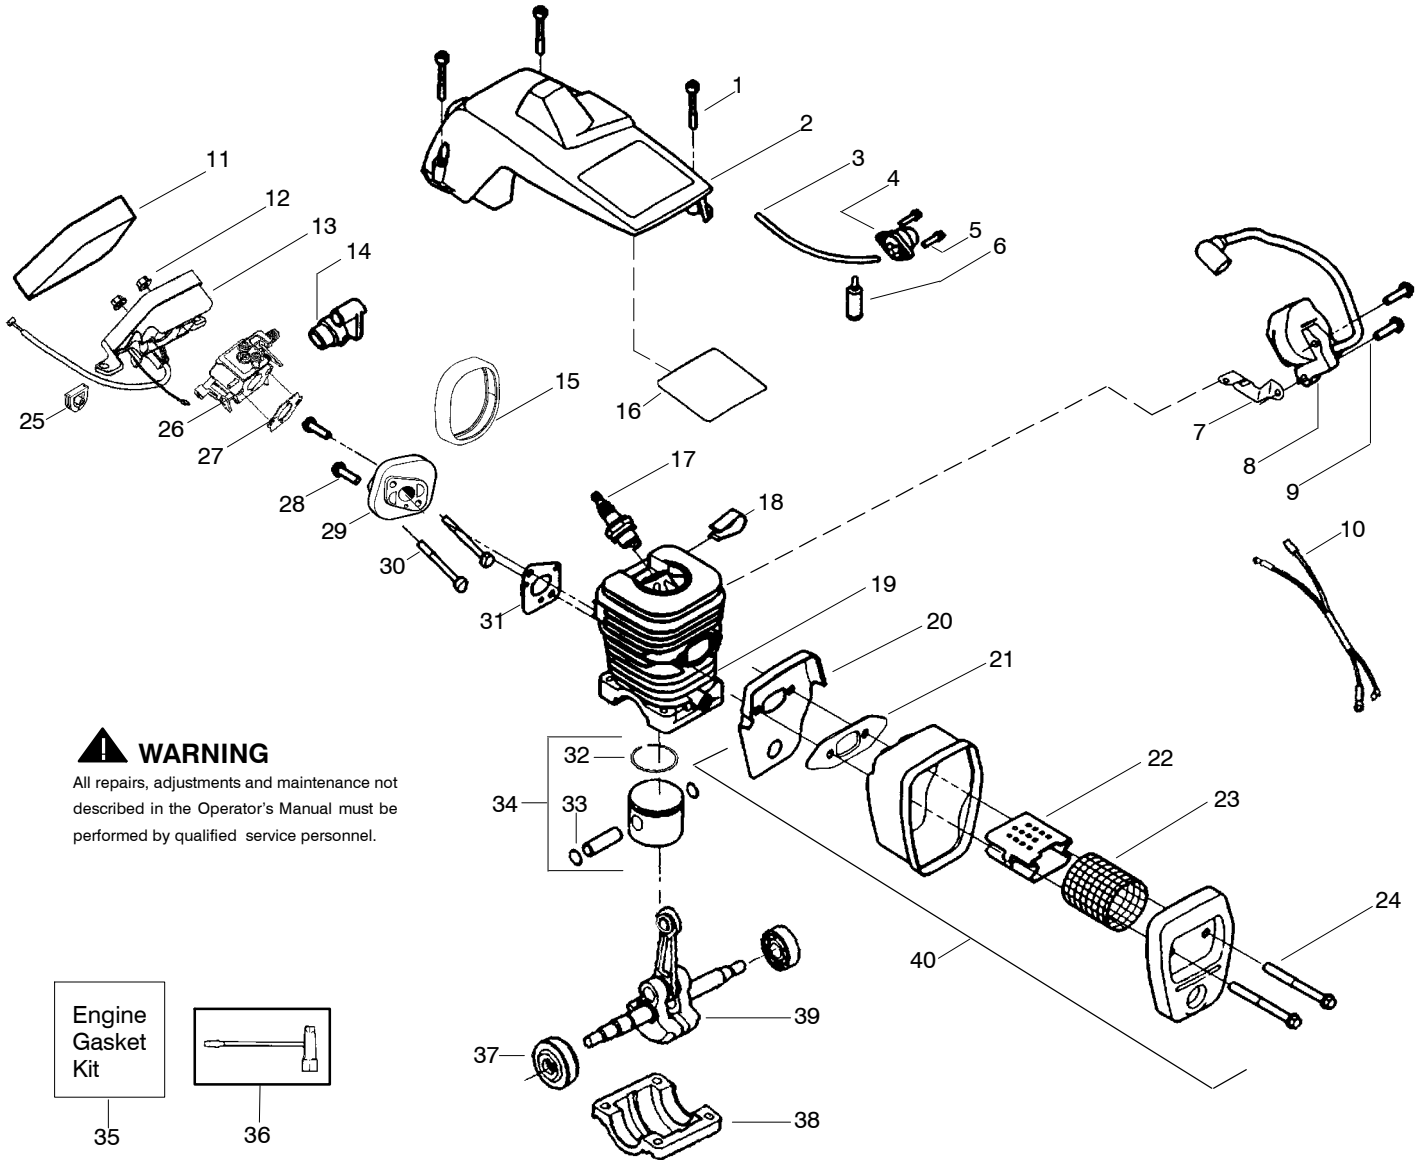

WARNING

All repairs, adjustments and maintenance not described in the Operator's Manual must be performed by qualified service personnel.

Ref.	Part No.	Description	Ref.	Part No.	Description	Ref.	Part No.	Description
1.	530016153	Screw	19.	530012550	Cylinder	35.	530069608	Kit-Engine Gasket (Incl. 21, 27 & 31)
2.	530056914	Assy-Cylinder Shield (includes # 16)	20.	530049870	Backplate-Muffler	36.	530031135	Scrench
3.	530069247	Kit-Fuel Line (Small)	21.	530069608	Gasket-Muffler(kit)	37.	530056363	Assy-Seal & Bearing
4.	530071835	Kit-Air Purge (incl. #5)	22.	530037813	Diffuser-Muffler	38.	530037935	Cap-Crankcase
5.	530015780	Screw	23.	530036103	Screen-Spark	39.	530047062	Assy-Crankshaft
6.	530095646	Assy-Fuel Pick-up	24.	530016132	Bolt-Muffler	40.	530047207	Assy-Muffler (Incl. 20,21,22,23,24)
7.	530047442	Strap-Ground	25.	530047631	Grommet-Throttle Cable			Not Shown
8.	530039167	Ignition Module	26.	---	Kit-Carburetor			---
9.	530015814	Screw		545081885	Walbro (WT-891) (Incl. Grommet)			Manual
10.	530057475	Assy-Wire Harness	27.	530069608	Gasket-Carb. (kit)			(Euro 1)
11.	530037793	Foam-Air Filter	28.	530016386	Screw		545123812	(Euro 2)
12.	530016101	Nut	29.	530049700	Carb. Adapter		545123813	(Euro 3)
13.	530057702	Assy-Air Box	30.	530016187	Screw		545003009	Decal-Warning
14.	530035526	Grommet-Carb Adjust	31.	530069608	Gasket-Adaptor(kit)			
15.	530054144	Seal-Carb Adapter	32.	530038729	Ring-Piston			
16.	530055698	Reflector-Heat	33.	530015697	Retainer-Piston Pin			
17.	952030150	Spark Plug (RCJ-7Y)	34.	530071408	Kit-Piston (Incl. 32 & 33)			
18.	530016136	Clip-High Tension Lead						

✓ = NEW PART NUMBER FOR THIS IPL

* = REFER TO THE SERVICE REFERENCE INDICATED FOR MORE INFORMATION. (LOCATED AT END OF IPL)