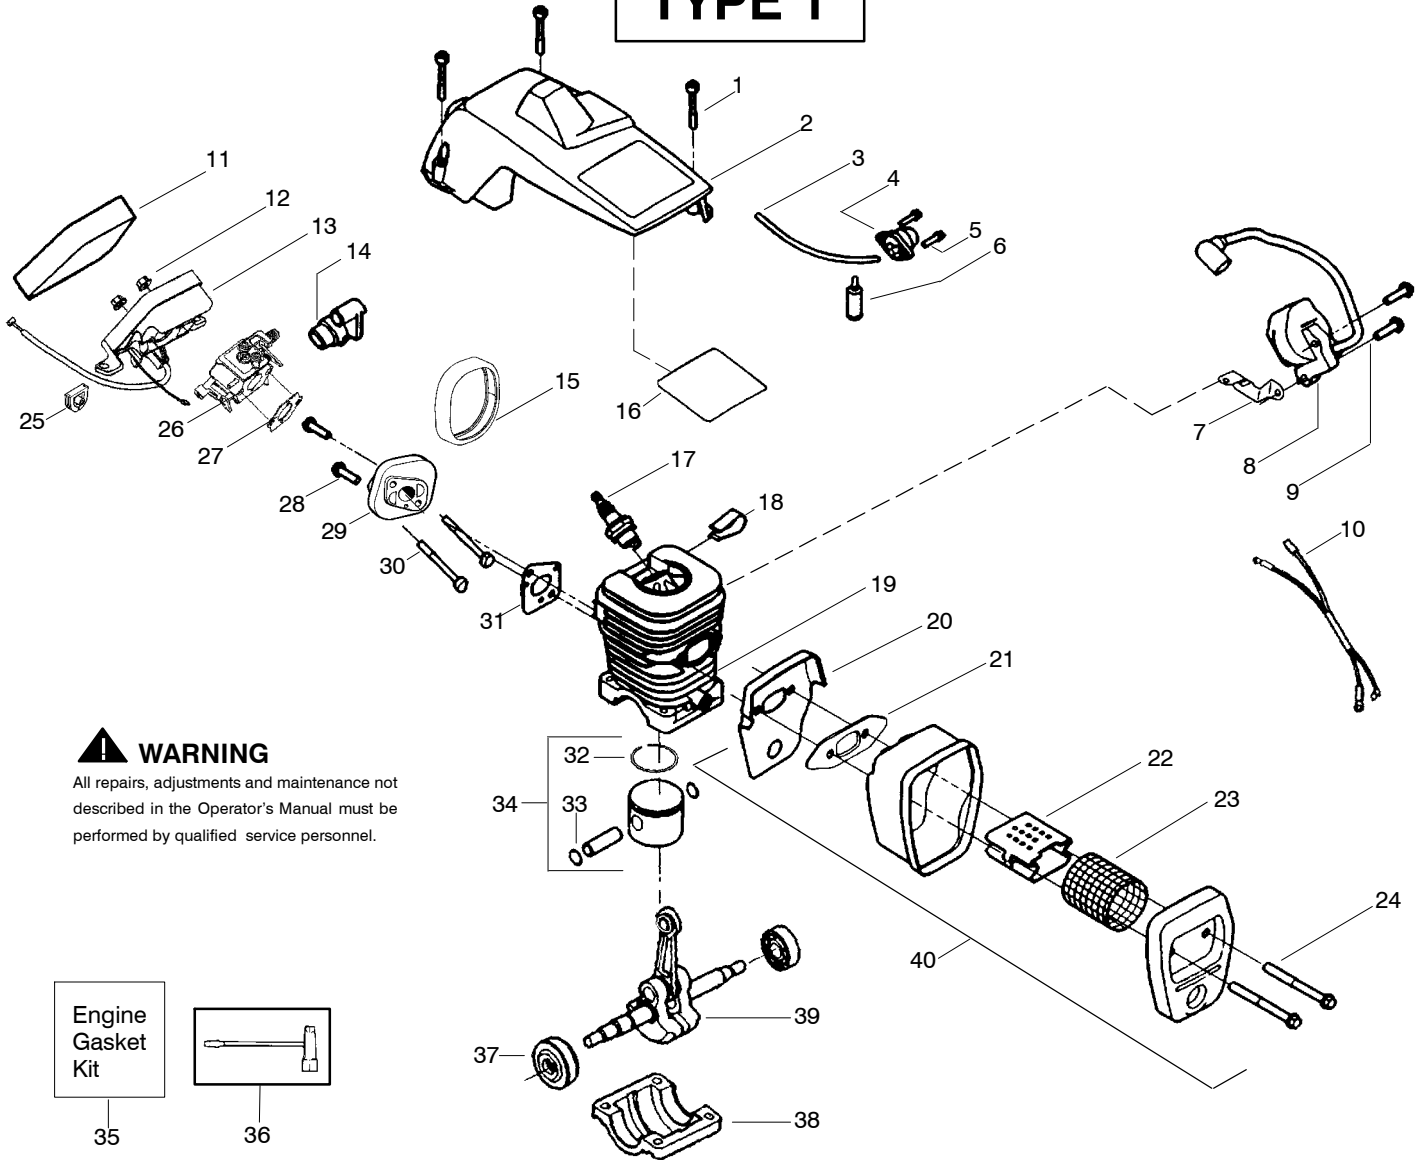

TYPE 1

⚠ WARNING

All repairs, adjustments and maintenance not described in the Operator's Manual must be performed by qualified service personnel.

Ref.	Part No.	Description	Ref.	Part No.	Description	Ref.	Part No.	Description
1.	530016153	Screw	19.	530012550	Cylinder	35.	530069608	Kit - Engine Gasket (Incl. 21, 27 & 31)
2.	530056914	Assy - Cylinder Shield (includes # 16)	20.	530049870	Backplate - Muffler	36.	530031135	Scrench
3.	530069247	Kit - Fuel Line (Small)	21.	530069608	Gasket - Muffler (kit)	37.	530056363	Assy - Seal & Bearing
4.	530071835	Kit - Air Purge (incl. #5)	22.	530037813	Diffuser - Muffler	38.	530037935	Cap - Crankcase
5.	530015780	Screw	23.	530036103	Screen - Spark	39.	530047062	Assy - Crankshaft
6.	530095646	Assy - Fuel Pick-up	24.	530016132	Bolt - Muffler	40.	530047207	Assy - Muffler (Incl. 20, 21, 22, 23, 24)
7.	530047442	Strap - Ground	25.	530047631	Grommet - Throttle Cable			Not Shown
8.	530039167	Ignition Module	26.	---	Kit - Carburetor			
9.	530015814	Screw		530071820	Zama (W-20)			
10.	530057475	Assy - Wire Harness		530071821	Walbro (WT-662)			
11.	530037793	Foam - Air Filter	27.	530069608	Gasket - Carb. (kit)			
12.	530016101	Nut	28.	530016386	Screw			
13.	530057702	Assy - Air Box	29.	530049700	Carb. Adapter	545001410		Manual
14.	530035526	Grommet - Carb Adjust	30.	530016187	Screw	545003016		Decal - Warning CE
15.	530054144	Seal - Carb Adapter	31.	530069608	Gasket - Adaptor (kit)			
16.	530055698	Reflector - Heat	32.	530038729	Ring - Piston			
17.	952030150	Spark Plug (RCJ-7Y)	33.	530015697	Retainer - Piston Pin			
18.	530016136	Clip - High Tension Lead	34.	530071408	Kit - Piston (Incl. 32 & 33)			

✓ = NEW PART NUMBER FOR THIS IPL

★ = REFER TO THE SERVICE REFERENCE INDICATED FOR MORE INFORMATION. (LOCATED AT END OF IPL)