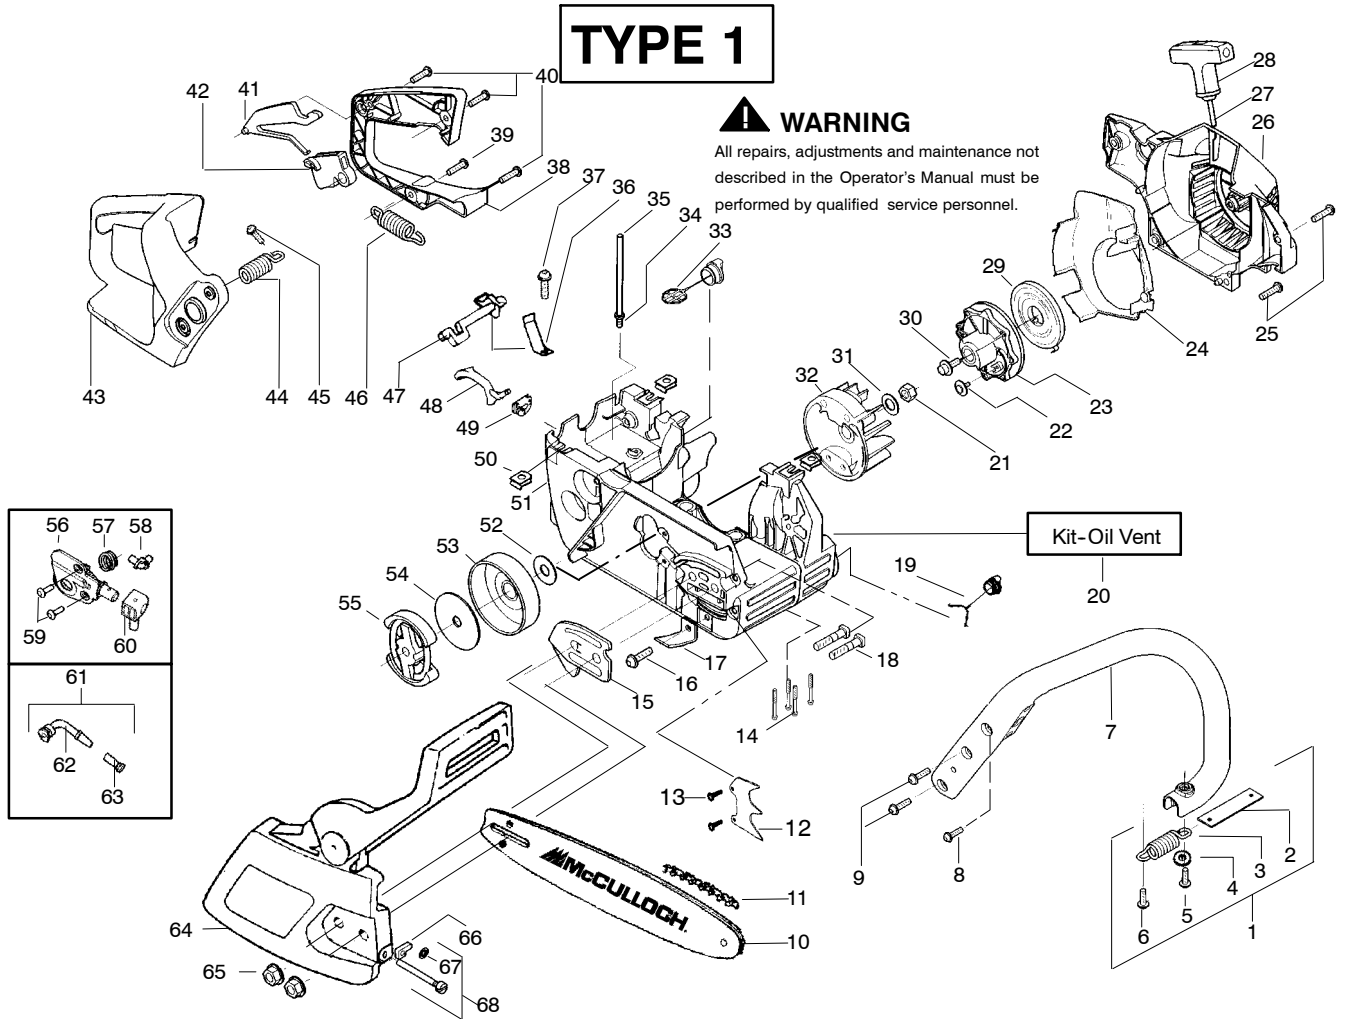

TYPE 1

⚠ WARNING

All repairs, adjustments and maintenance not described in the Operator's Manual must be performed by qualified service personnel.

Ref.	Part No.	Description	Ref.	Part No.	Description	Ref.	Part No.	Description
1.	530059667	Assy.-Isolator	28.	530056402	Handle-Starter	53.	530047061	Assy.-Clutch Drum w/bearing
2.	530047608	Limiter Strap	29.	530027531	Spring-Recoil	54.	530015611	Washer-Clutch
3.	530059668	Spring-Isolator	30.	530015920	Screw	55.	530014949	Assy. Clutch
4.	530015158	Washer	31.	530015127	Washer-Flywheel	56.	530071259	Kit - Oil Pump (incl. 57,58,60)
5.	530016018	Screw	32.	530039187	Assy-Flywheel	57.	530037820	Gear-Worm Spring
6.	530015843	Screw	33.	530047192	Assy-Fuel Cap	58.	530049477	Elbow-Oil Pickup
7.	530047583	Front Handle	34.	530023877	Fitting-fuel line	59.	530016064	Screw
8.	530015940	Screw	35.	530069216	Kit-Fuel line (large)	60.	530019206	Seal Block
9.	530015814	Screw	36.	530016149	Spring-Switch	61.	530047663	Assy-Oil Pick-up (Incl. 62,63)
10.	545005502	Bar - 18"	37.	530015775	Screw	62.	530038373	Pick-up Oiler
11.	530051453	Chain - 18"	38.	530047581	Cover-Rear Handle	63.	530056533	Filter-Oil
12.	530014381	Kit-Spike (Incl. 13)	39.	530015886	Screw	64.	530054739	Assy.-Chain Brake
13.	530016439	Screw	40.	530015906	Screw	65.	530015917	Nut-Bar Mounting
14.	530016132	Screw	41.	530036098	Throttle Lockout	66.	530015826	Pin-Bar Adjust
15.	530038238	Plate-Bar Mount.	42.	530036097	Trigger-Throttle	67.	530038593	Retainer
16.	530015814	Screw	43.	530047582	Handle - Rear	68.	530069611	Kit-Bar Adjusting (incl. # 66,67)
17.	530029850	Chain Catcher	44.	530071958	Kit-Isolator (Upper)			
18.	530016133	Bolt-Bar	45.	530015875	Screw			
19.	530057236	Assy-Oil Cap	46.	530059668	Spring-Isolator			
20.	530071666	Kit-Oil Vent	47.	530057473	Lever-Switch			
21.	530016134	Nut-Flywheel	48.	530057474	Lever-Choke			
22.	530016080	Screw	49.	530049005	Grommet-Knob			
23.	530037817	Starter Pulley	50.	530015922	Nut-"U"-Type			
24.	530055723	Baffle-Air	51.	530058733	Assy.-Chassis fuel lines and caps)			
25.	530015892	Screw	52.	530015907	Washer-Thrust			
26.	530056333	Housing-Fan						
27.	530069232	Kit - Rope						