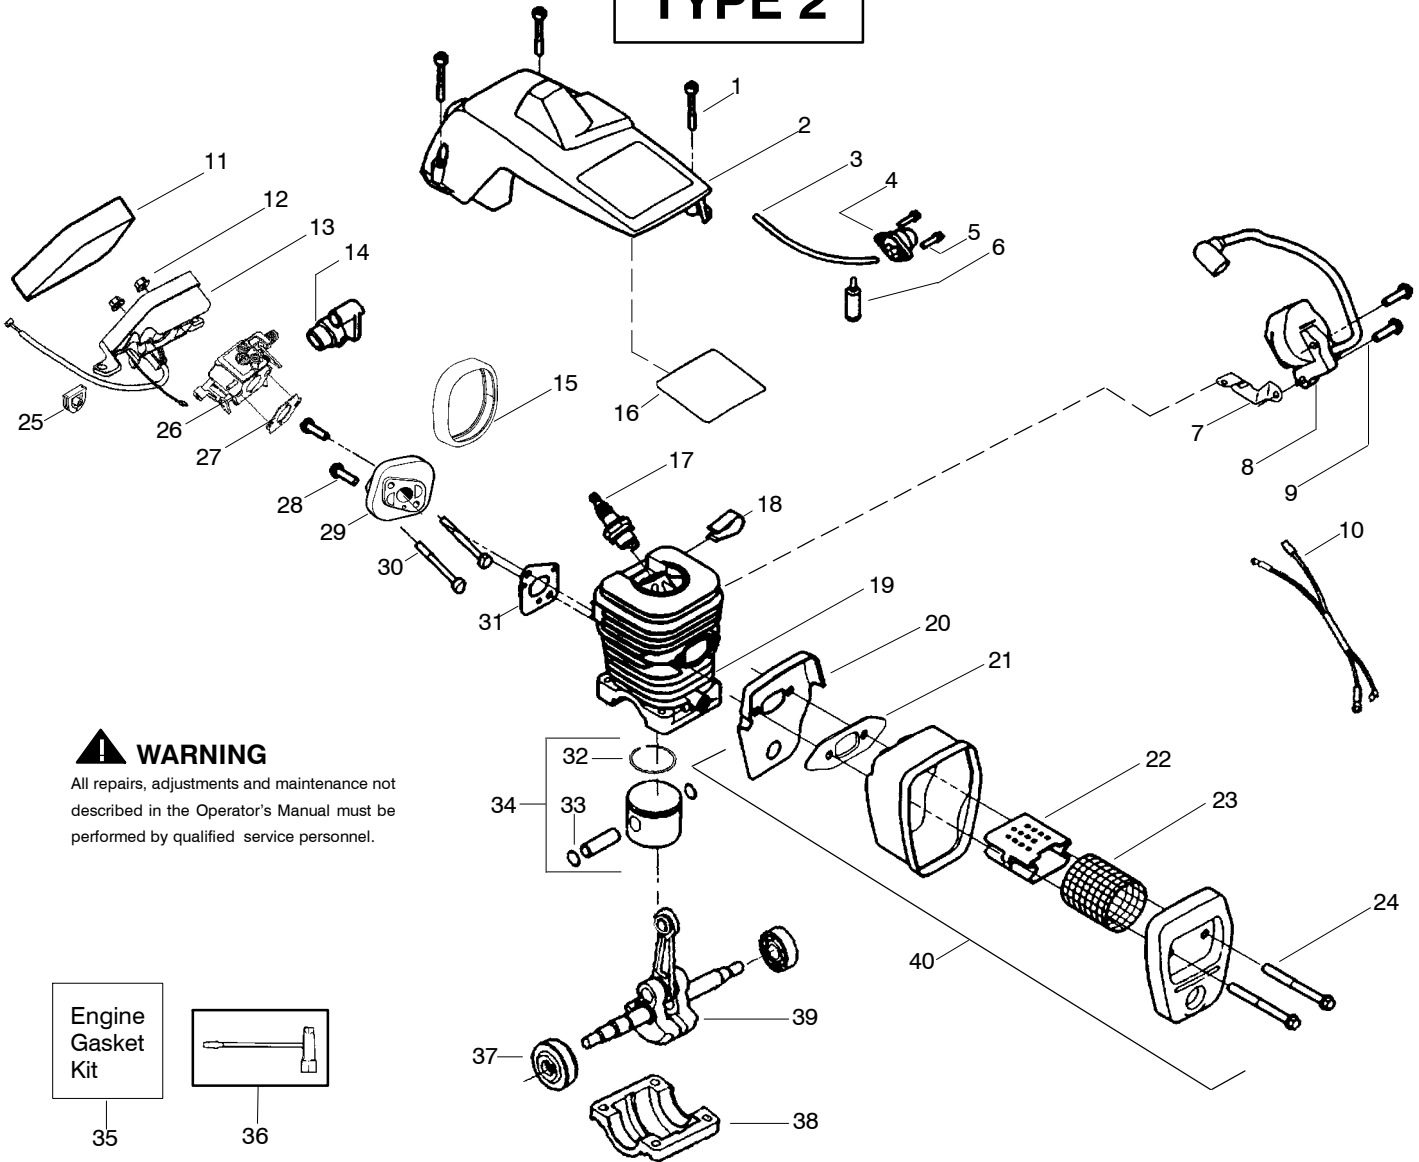

TYPE 2

⚠ WARNING

All repairs, adjustments and maintenance not described in the Operator's Manual must be performed by qualified service personnel.

Ref.	Part No.	Description	Ref.	Part No.	Description	Ref.	Part No.	Description
1.	530016153	Screw	19.	530012550	Cylinder	35.	530069608	Kit-Engine Gasket (Incl. 21, 27 & 31)
2.	530056914	Assy-Cylinder Shield (includes # 16)	20.	530049870	Backplate-Muffler	36.	530031135	Scrench
3.	530069247	Kit-Fuel Line (Small)	21.	530069608	Gasket-Muffler(kit)	37.	530056363	Assy-Seal & Bearing
4.	530071835	Kit-Air Purge (incl. #5)	22.	530037813	Diffuser-Muffler	38.	530037935	Cap-Crankcase
5.	530015780	Screw	23.	530036103	Screen-Spark	39.	530047062	Assy-Crankshaft
6.	530095646	Assy-Fuel Pick-up	24.	530016132	Bolt-Muffler	40.	530047207	Assy-Muffler (Incl. 20,21,22,23,24)
7.	530047442	Strap-Ground	25.	530047631	Grommet-Throttle Cable			
8.	530039238	Ignition Module	26.	---	Kit-Carburetor			
9.	530015814	Screw	↗ 545081885	Walbro (WT-891) (Incl. Grommet)				
10.	530057475	Assy-Wire Harness	27.	530069608	Gasket-Carb. (kit)		Not Shown	
11.	530037793	Foam-Air Filter	28.	530016386	Screw			
12.	530016101	Nut	29.	530049700	Carb. Adapter		545123742	Manual
13.	530057702	Assy-Air Box	30.	530016187	Screw		545003016	Decal-Warning CE
14.	530035526	Grommet-Carb Adjust	31.	530069608	Gasket-Adaptor(kit)			
15.	530054144	Seal-Carb Adapter	32.	530038729	Ring-Piston			
16.	530055698	Reflector-Heat	33.	530015697	Retainer-Piston Pin			
17.	952030150	Spark Plug (RCJ-7Y)	34.	530071408	Kit-Piston (Incl. 32 & 33)			
18.	530016136	Clip-High Tension Lead						

↗ = NEW PART NUMBER FOR THIS IPL

* = REFER TO THE SERVICE REFERENCE INDICATED FOR MORE INFORMATION. (LOCATED AT END OF IPL)