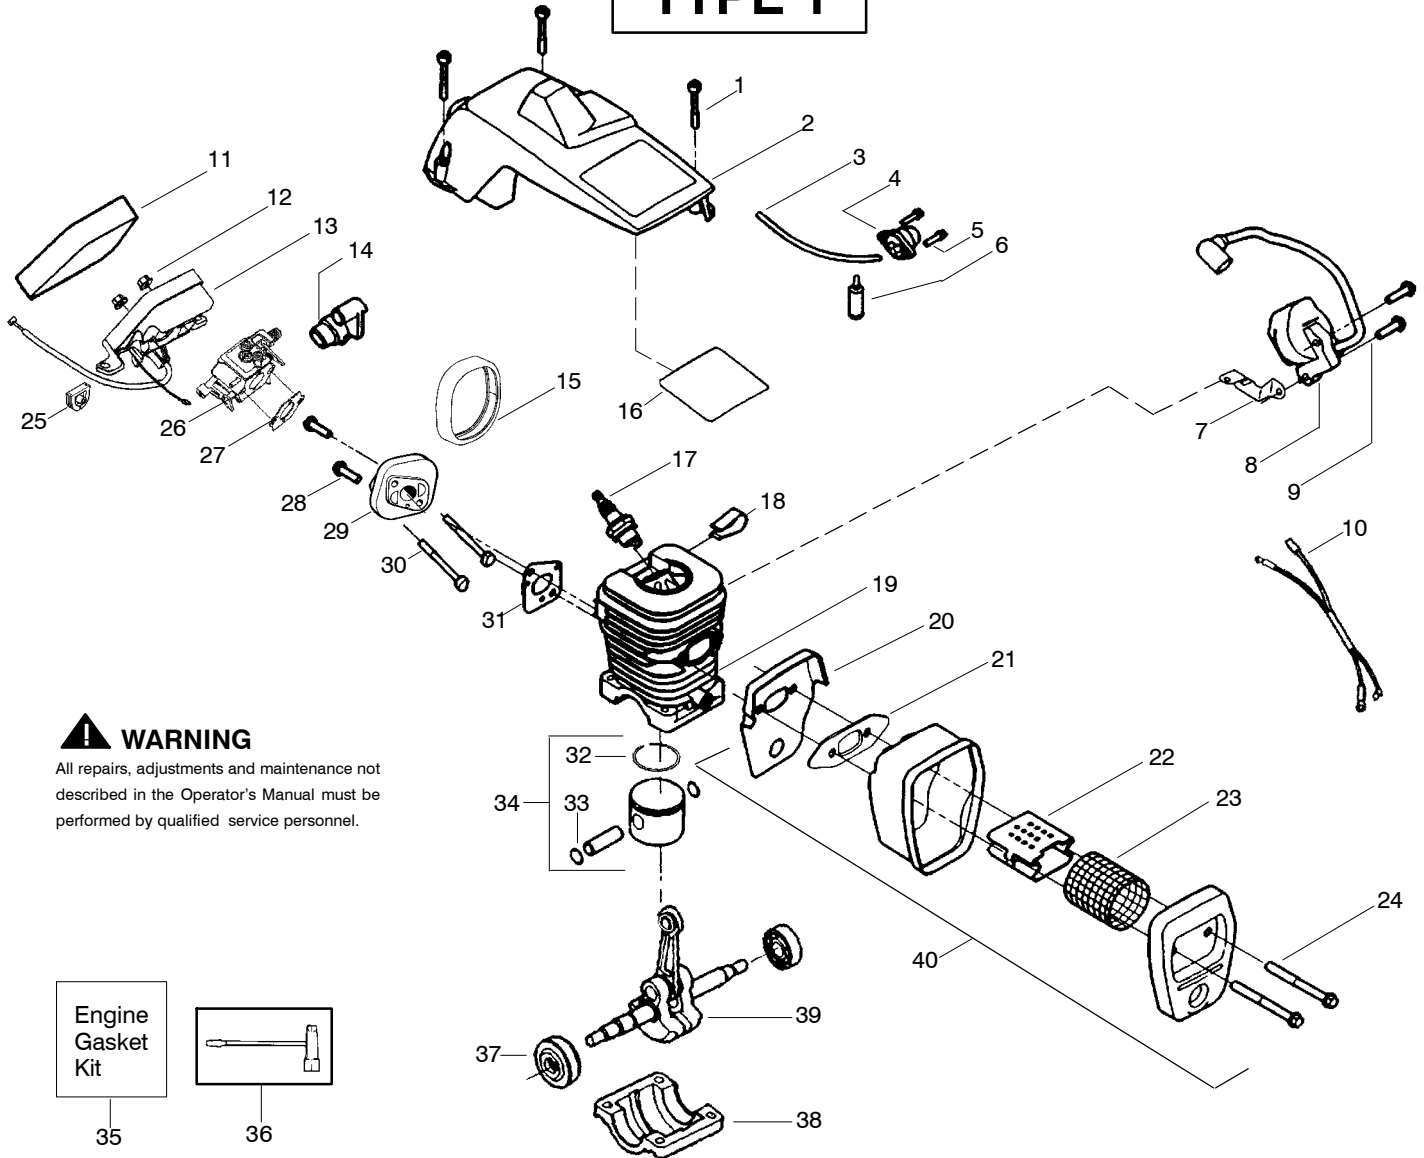

TYPE 1

WARNING
All repairs, adjustments and maintenance not described in the Operator's Manual must be performed by qualified service personnel.

Ref.	Part No.	Description	Ref.	Part No.	Description	Ref.	Part No.	Description
1.	530016153	Screw	19.	530012550	Cylinder	35.	530069608	Kit-Engine Gasket (Incl. 21, 27 & 31)
2.	530056914	Assy-Cylinder Shield (includes # 16)	20.	530049870	Backplate-Muffler	36.	530031135	Scrench
3.	530069247	Kit-Fuel Line (Small)	21.	530069608	Gasket-Muffler(kit)	37.	530056363	Assy-Seal & Bearing
4.	530071835	Kit-Purge Bulb(incl.#5)	22.	530037813	Diffuser-Muffler	38.	530037935	Cap-Crankcase
5.	530015780	Screw	23.	530036103	Screen-Spark	39.	530047062	Assy-Crankshaft
6.	530095646	Assy-Fuel Pick-up	24.	530016132	Bolt-Muffler	40.	530047207	Assy-Muffler (Incl. 20,21,22,23,24)
7.	530047442	Strap-Ground	25.	530047631	Grommet-Throttle Cable			Not Shown
8.	530039167	Ignition Module	26.	---	Kit-Carburetor			
9.	530015814	Screw		530071820	Zama (W-20)			
10.	530057475	Assy-Wire Harness		530071821	Walbro (WT-662)			
11.	530037793	Foam-Air Filter	27.	530069608	Gasket-Carb. (kit)	545079743		Manual
12.	530016101	Nut	28.	530016386	Screw	545003016		Decal-Warning CE
13.	530057702	Assy-Air Box	29.	530049700	Carb. Adapter			
14.	530035526	Grommet-Carb Adjust	30.	530016187	Screw			
15.	530054144	Seal-Carb Adapter	31.	530069608	Gasket-Adaptor(kit)			
16.	530055698	Reflector-Heat	32.	530038729	Ring-Piston			
17.	952030150	Spark Plug (RCJ-7Y)	33.	530015697	Retainer-Piston Pin			
18.	530016136	Clip-High Tension Lead	34.	530071408	Kit-Piston (Incl. 32,33)			

✓ = NEW PART NUMBER FOR THIS IPL   * = REFER TO THE SERVICE REFERENCE INDICATED FOR MORE INFORMATION. (LOCATED AT END OF IPL)