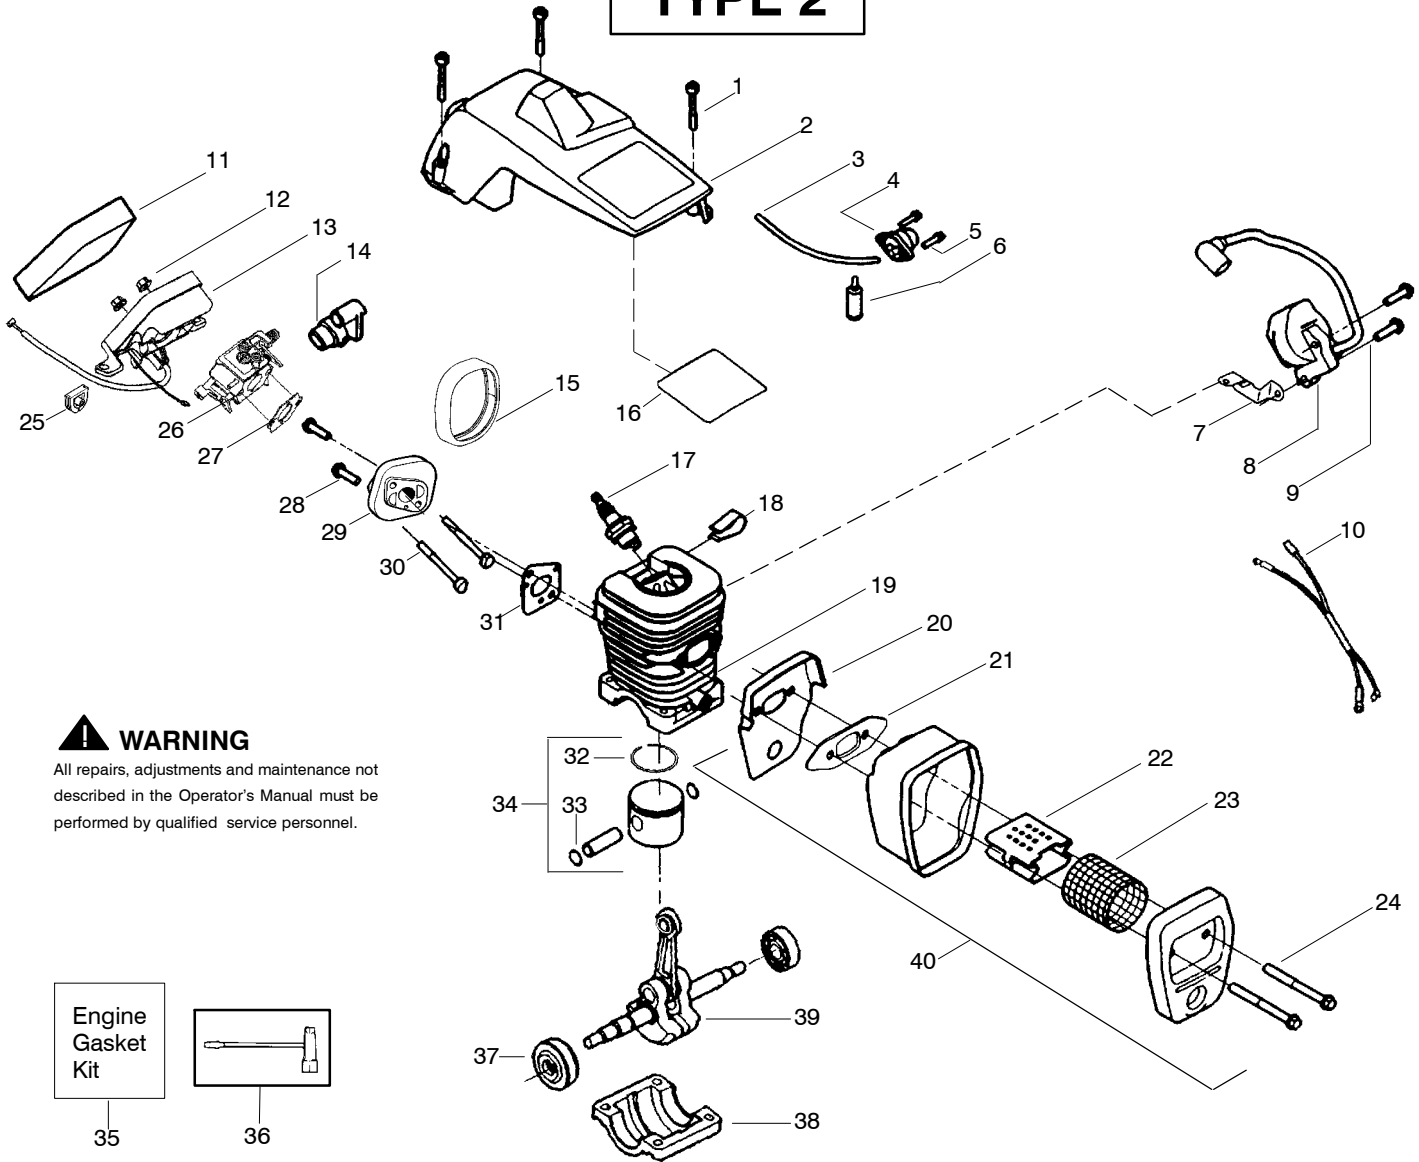

TYPE 2

WARNING
All repairs, adjustments and maintenance not described in the Operator's Manual must be performed by qualified service personnel.

Ref.	Part No.	Description	Ref.	Part No.	Description	Ref.	Part No.	Description
1.	530016153	Screw	19.	530012550	Cylinder	35.	530069608	Kit-Engine Gasket (Incl. 21, 27 & 31)
2.	530056914	Assy-Cylinder Shield (includes # 16)	20.	530049870	Backplate-Muffler	36.	530031135	Scrench
3.	530069247	Kit-Fuel Line (Small)	21.	530069608	Gasket-Muffler(kit)	37.	530056363	Assy-Seal & Bearing
4.	530071835	Kit-Purge Bulb (incl.#5)	22.	530037813	Diffuser-Muffler	38.	530037935	Cap-Crankcase
5.	530015780	Screw	23.	530036103	Screen-Spark	39.	530047062	Assy-Crankshaft
6.	530095646	Assy-Fuel Pick-up	24.	530016132	Bolt-Muffler	40.	530047207	Assy-Muffler (Incl. 20,21,22,23,24)
7.	530047442	Strap-Ground	25.	530047631	Grommet-Throttle Cable			Not Shown
8.	530039238	Ignition Module	26.	---	Kit-Carburetor			
9.	530015814	Screw		545081885	Walbro (WT-891) (Incl. Grommet)			
10.	530057475	Assy-Wire Harness	27.	530069608	Gasket-Carb. (kit)	545123741		Manual
11.	530037793	Foam-Air Filter	28.	530016386	Screw	545003016		Decal-Warning CE
12.	530016101	Nut	29.	530049700	Carb. Adapter			
13.	530057702	Assy-Air Box	30.	530016187	Screw			
14.	530035526	Grommet-Carb Adjust	31.	530069608	Gasket- Adaptor(kit)			
15.	530054144	Seal-Carb Adapter	32.	530038729	Ring-Piston			
16.	530055698	Reflector-Heat	33.	530015697	Retainer-Piston Pin			
17.	952030150	Spark Plug (RCJ-7Y)	34.	530071408	Kit-Piston (Incl. 32,33)			
18.	530016136	Clip-High Tension Lead						

↖ = NEW PART NUMBER FOR THIS IPL   ★ = REFER TO THE SERVICE REFERENCE INDICATED FOR MORE INFORMATION. (LOCATED AT END OF IPL)