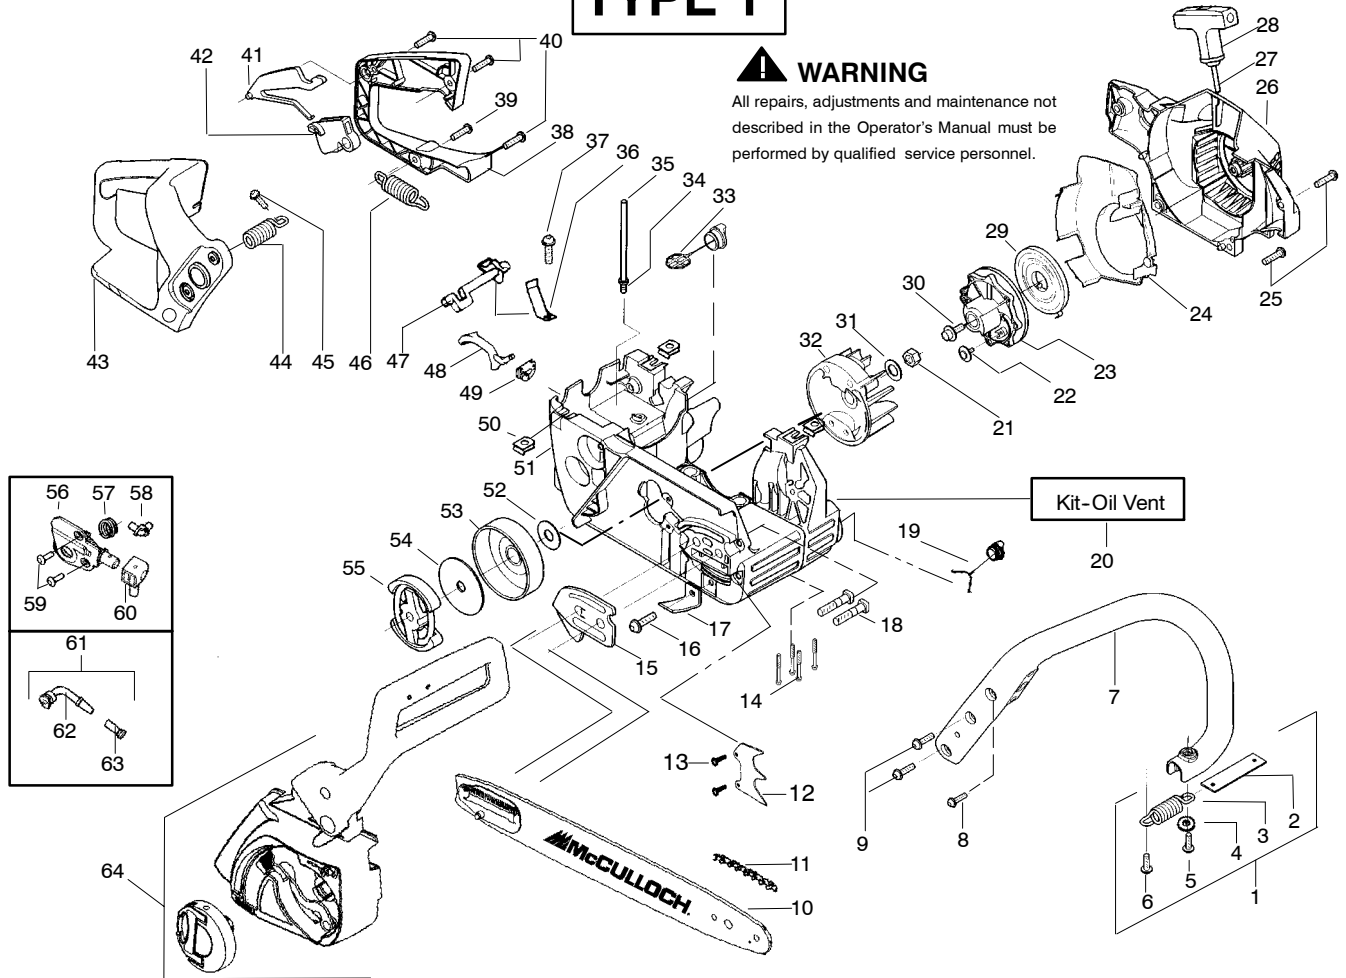

## ⚠ WARNING

All repairs, adjustments and maintenance not described in the Operator's Manual must be performed by qualified service personnel.

Ref.	Part No.	Description	Ref.	Part No.	Description	Ref.	Part No.	Description
1.	530059667	Assy.-Isolator	28.	530056402	Handle-Starter	51.	530058733	Assy-Chassis fuel lines and caps )
2.	530047608	Limiter Strap	29.	530027531	Spring-Recoil	52.	530015907	Washer-Thrust
3.	530059668	Spring-Isolator	30.	530015920	Screw	53.	530047061	Assy.-Clutch Drum w/bearing
4.	530015158	Washer	31.	530015127	Washer-Flywheel	54.	530015611	Washer-Clutch
5.	530016018	Screw	32.	530039187	Assy-Flywheel	55.	530014949	Assy. Clutch
6.	530015843	Screw	33.	530047192	Assy-Fuel Cap	56.	530071259	Kit - Oil Pump (incl. 57,58,60)
7.	530047583	Front Handle	34.	530023877	Fitting-fuel line	57.	530037820	Gear-Worm Spring
8.	530015940	Screw	35.	530069216	Kit-Fuel line (large)	58.	530049477	Elbow-Oil Pickup
9.	530015814	Screw	36.	530016149	Spring-Switch	59.	530016064	Screw
10.	530044897	Bar - 16"	37.	530015775	Screw	60.	530019206	Seal Block
11.	538248288	Chain - 16"	38.	530047581	Cover-Rear Handle	61.	530047663	Assy-Oil Pick-up (Incl. 62,63)
12.	530014381	Kit-Spike (Incl. 13)	39.	530015886	Screw	62.	530038373	Pick-up Oiler
13.	530016439	Screw	40.	530015906	Screw	63.	530056533	Filter-Oil
14.	530016132	Screw	41.	530036098	Throttle Lockout	64.	530071897	Kit-Chain Brake Adjuster (Incl. Knob)
15.	530038238	Plate-Bar Mount.	42.	530036097	Trigger-Throttle			
16.	530015814	Screw	43.	530047582	Handle - Rear			
17.	530029850	Chain Catcher	44.	530071958	Kit-Isolator (Upper)			
18.	530016133	Bolt-Bar	45.	530015875	Screw			
19.	530057236	Assy-Oil Cap	46.	530059668	Spring-Isolator			
20.	530071666	Kit-Oil Vent	47.	530057473	Lever-Switch			
21.	530016134	Nut-Flywheel	48.	530057474	Lever-Choke			
22.	530016080	Screw	49.	530049005	Grommet-Knob			
23.	530037817	Starter Pulley	50.	530015922	Nut-"U"- Type			
24.	530055723	Baffle-Air						
25.	530015892	Screw						
26.	530056333	Housing-Fan						
27.	530069232	Kit - Rope						