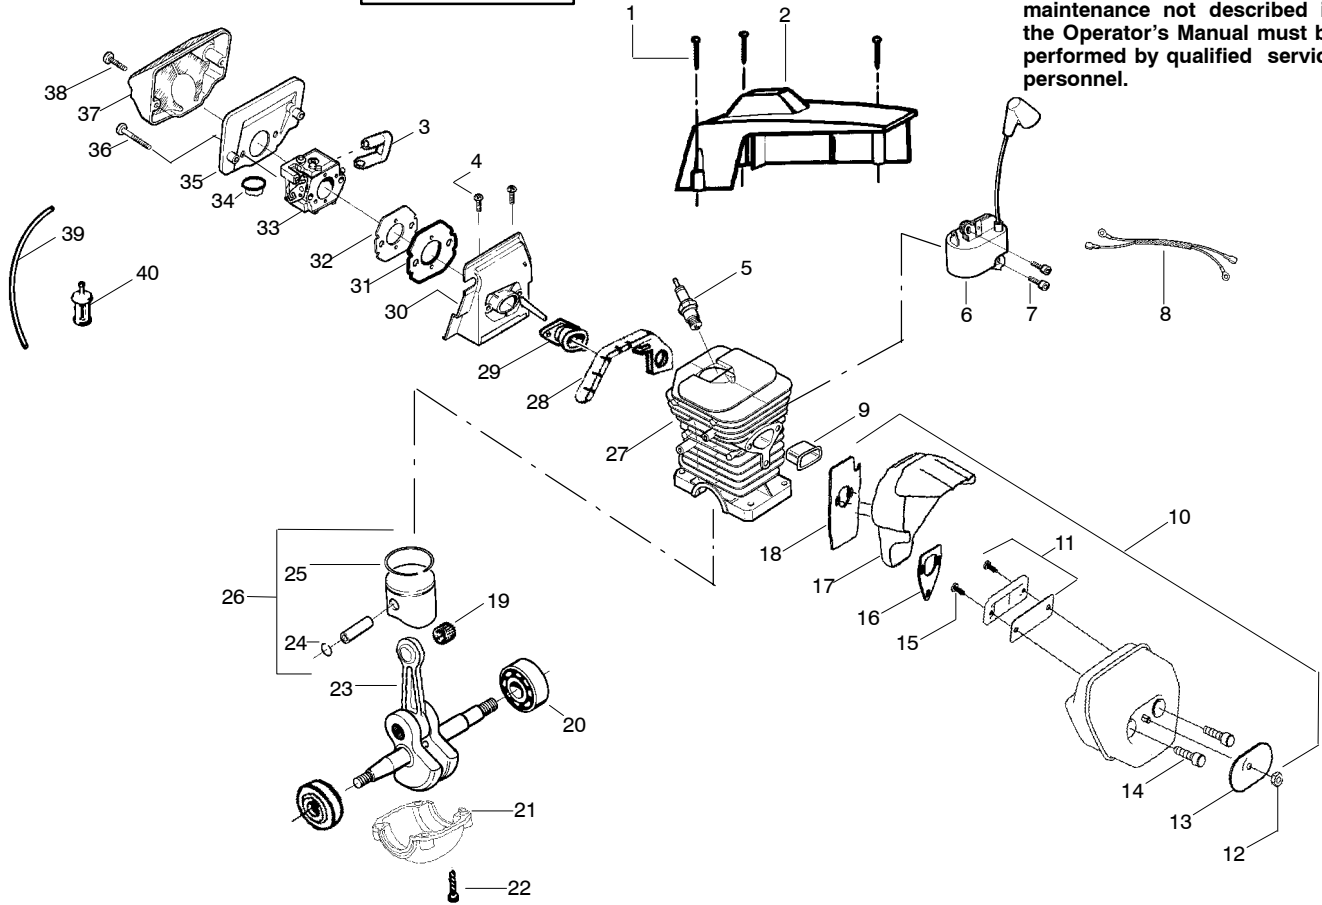

TYPE 2

WARNING
All repairs, adjustments and maintenance not described in the Operator's Manual must be performed by qualified service personnel.

Ref.	Part No.	Description	Ref.	Part No.	Description
1.	530016154	Screw	25.	530037380	Ring-Piston
2.	530069716	Kit-Cylinder Shield	26.	530071496	Kit-Piston (Incl. 19, 24,25)
3.	530035583	Grommet - Carb.	27.	530071491	Assy-Cyl/Crankcase (Incl.#21)
4.	530015814	Screw	28.	530019251	Seal-Super Clean
5.	952030150	Spark Plug (RCJ-7Y)	29.	530035581	Intake Boot
6.	545063901	Module-Ignition	30.	530053396	Adapter- Carb.
7.	545121901	Screw	31.	530037872	Intake Plate-Carb
8.	530037467	Assy-Switch Wire	32.	530019172	Gasket-Carb.
9.	530037652	Insulator-Heat	33.	530071987	Kit-Carburetor (W-29)
10.	530071495	Kit-Muffler (Incl.11,13,14,15,16,17,18)	34.	530036792	Isolator
11.	530071497	Kit-Spark Arrestor (Incl.# 15)	35.	530059738	Filter-Air (Bottom)
12.	530016359	Nut-Brass	36.	530015970	Screw
13.	530056061	Cover-Bolt	37.	545057701	Filter-Air (Top)
14.	530016338	Bolt-Muffler	38.	530015899	Screw
15.	530016351	Screw-Spark Screen	39.	530069247	Kit-Fuel Line (Small)
16.	530055128	Gasket-Muffler	40.	545038502	Assy-Fuel Pick-up
17.	530055765	Assy-Muffler Backplate			
18.	530055402	Backplate - Alum.			
19.	530032117	Bearing-Piston Pin			
20.	530056363	Assy-Bearing & Seal			
21.	530049794	Cap-Crankcase			
22.	530015897	Screw			
23.	530029794	Assy-C'shaft & Rod			
24.	530015697	Retainer-Piston Pin			
				Not Shown	
				545123743	Manual
				530031135	Scrunch
				545003018	Decal - Warning

✓ = NEW PART NUMBER FOR THIS IPL   ★ = REFER TO THE SERVICE REFERENCE INDICATED FOR MORE INFORMATION. (LOCATED AT END OF IPL)
● = THESE PARTS ARE ILLUSTRATED FOR CLARITY. ORDER COMPLETE ASSEMBLY.