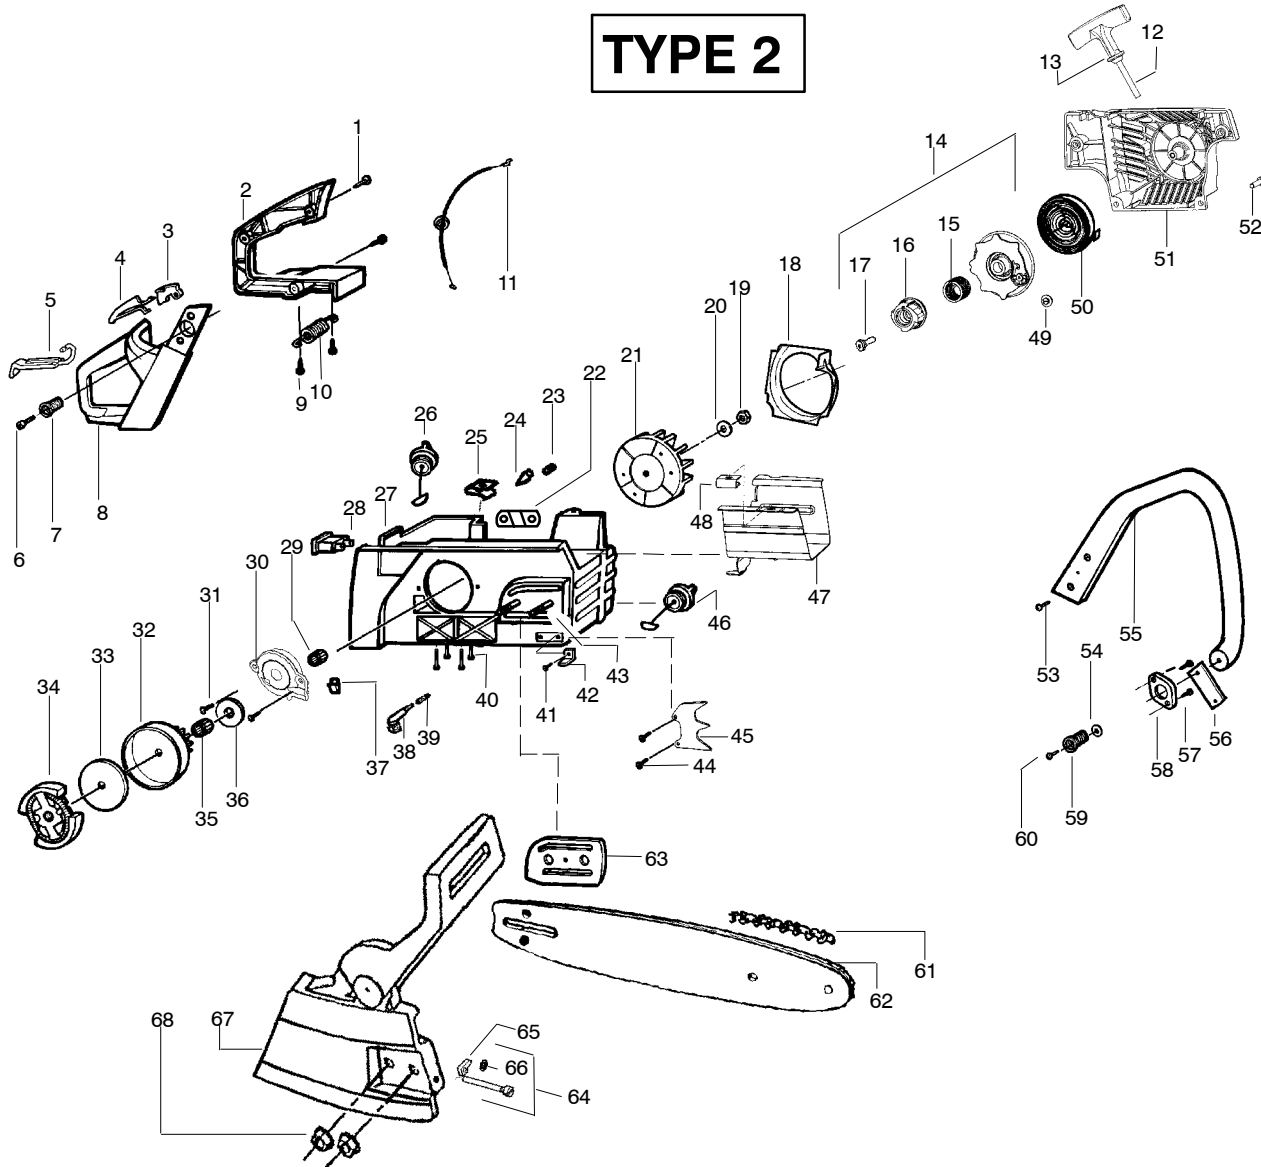

TYPE 2

Ref.	Part No.	Description	Ref.	Part No.	Description	Ref.	Part No.	Description
1.	530015957	Screw	23.	530029868	Plug-Vent	47.	530055406	Shield-Heat
2.	530071272	Assy-Rear Handle(Incl. 8)	24.	530026119	Valve-Check	48.	530055322	Clip-"U"
3.	530036097	Trigger-Throttle	25.	530015922	Nut-Speed	49.	530016080	Screw
4.	530036098	Lockout-Throttle	26.	530010845	Assy-Fuel Cap	50.	530042095	Spring-Recoil
5.	530053443	Lever-Choke	27.	530037514	Assy-Chassis	51.	545008803	Housing-Fan
6.	530015937	Screw	28.	530069572	Kit-Switch	52.	530015892	Screw
7.	530038985	Spring-Isolator	29.	530029833	Worm-Oil Pump	53.	530015814	Screw
8.	530071272	Assy-Rear Handle (incl. 2)	30.	530014410	Assy.-Oil Pump	54.	530015158	Washer
9.	530015906	Screw	31.	530015896	Screw	55.	530038327	Handle-Front
10.	530038986	Spring-Isolator	32.	530069342	Kit-Clutch Drum (Incl. #35)	56.	530036113	Front Strap-AV
11.	530038471	Assy-Throttle Cable (Incl. Grommet)	33.	530015611	Washer-Clutch	57.	530015775	Screw-Plate
12.	530069232	Kit-Rope	34.	530014949	Assy-Clutch	58.	530036101	Plate-Isolator
13.	530049797	Handle-Starter	35.	530032119	Bearing-Clutch	59.	530038985	Spring-Isolator
14.	530071966	Kit-EPS Starter (Incl. 15,16,17,49)	36.	530015907	Washer-Thrust	60.	530015984	Screw
15.	530021180	Spring-EPS	37.	530019174	Seal-Oil	61.	530051383	Chain" 18"
16.	530059677	Hub-EPS	38.	545047801	Pickup-Oil	62.	545005501	Bar 18"
17.	530021179	Bolt	39.	530056533	Filter-Oil	63.	530047855	Bar Plate
18.	530047667	Plate-Baffle Fan	40.	530016037	Screw	64.	530069611	Kit-Bar Adjust (incl. 65,66)
19.	530016134	Nut-Flywheel	41.	530015814	Screw	65.	530015826	Pin-Bar Adjust
20.	530015127	Washer-Flywheel	42.	530029850	Chain Catcher	66.	530038593	Retainer
21.	530059637	Assy-Flywheel	43.	530015877	Bar Bolt	67.	530054819	Assy-ChainBrake
22.	530036043	Plate-Support (Bar Stud)	44.	530016439	Screw	68.	530015917	Nut-Bar Mounting
			45.	530014381	Kit-Spike Assy(incl#44)			
			46.	530057236	Assy-Oil Cap			

✓ = NEW PART NUMBER FOR THIS IPL   * = REFER TO THE SERVICE REFERENCE INDICATED FOR MORE INFORMATION. (LOCATED AT END OF IPL)