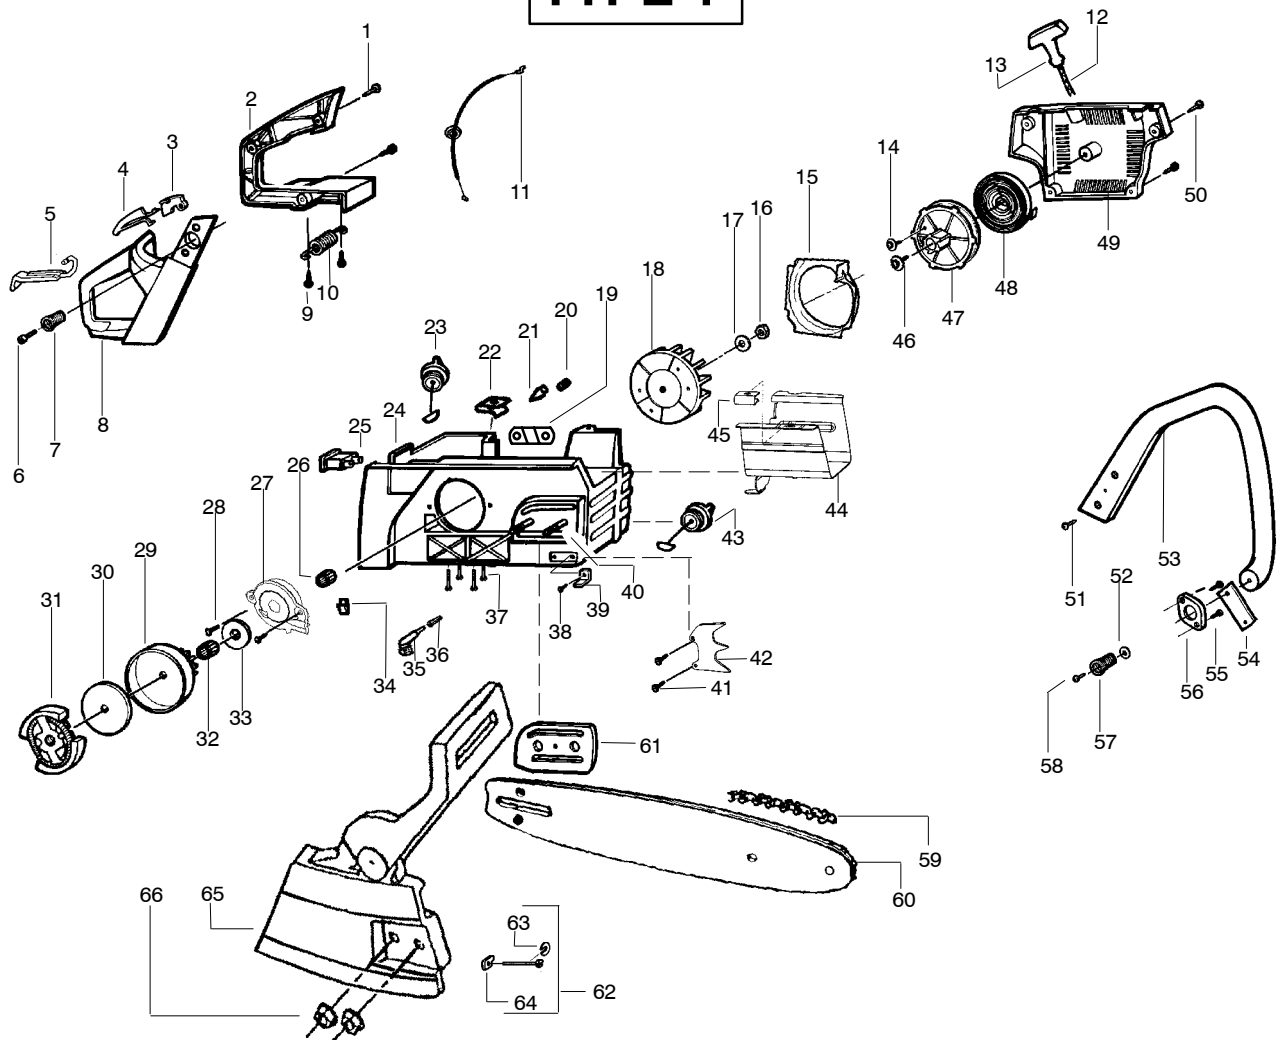

✓ = NEW PART NUMBER FOR THIS IPL ★ = REFER TO THE SERVICE REFERENCE INDICATED FOR MORE INFORMATION. (LOCATED AT END OF IPL)
● = THESE PARTS ARE ILLUSTRATED FOR CLARITY. ORDER COMPLETE ASSEMBLY.

TYPE 1

Ref.	Part No.	Description	Ref.	Part No.	Description	Ref.	Part No.	Description
1.	530015957	Screw	27.	530014410	Assy.-Oil Pump	53.	530038327	Handle-Front
2.	530071272	Assy-Rear Handle(Incl. 8)	28.	530015896	Screw	54.	530036113	Front Strap-AV
3.	530036097	Trigger-Throttle	29.	530069342	Kit-Clutch Drum (Incl. #32)	55.	530015775	Screw-Plate
4.	530036098	Lockout-Throttle	30.	530015611	Washer-Clutch	56.	530036101	Plate-Isolator
5.	530053443	Lever-Choke	31.	530014949	Assy-Clutch	57.	530038985	Spring-Isolator
6.	530015937	Screw	32.	530032119	Bearing-Clutch	58.	530015984	Screw
7.	530038985	Spring-Isolator	33.	530015907	Washer-Thrust	59.	530051383	Chain" 18"
8.	530071272	Assy-Rear Handle (incl. 2)	34.	530019174	Seal-Oil	60.	545005501	Bar 18"
9.	530015906	Screw	35.	545047801	Pickup-Oil	61.	530047855	Bar Plate
10.	530038986	Spring-Isolator	36.	530056533	Filter-Oil	62.	530069611	Kit-Bar Adjust (incl. 63,64)
11.	530038471	Assy-Throttle Cable (Incl. Grommet)	37.	530016037	Screw	63.	530038593	Retainer
12.	530069232	Kit-Rope	38.	530015814	Screw	64.	530015826	Pin-Bar Adjust
13.	530049797	Handle-Starter	39.	530029850	Chain Catcher	65.	530054819	Assy-Chain Brake
14.	530016080	Screw	40.	530015877	Bar Bolt	66.	530015917	Nut-Bar Mounting
15.	530047667	Plate-Baffle Fan	41.	530016439	Screw			
16.	530016071	Nut-Flywheel	42.	530014381	Kit-Spike Assy(incl#41)			
17.	530015127	Washer-Flywheel	43.	530057236	Assy-Oil Cap			
18.	530059637	Assy-Flywheel	44.	530055406	Shield-Heat			
19.	530036043	Plate-Support (Bar Stud)	45.	530055322	Clip-"U"			
20.	530029868	Plug-Vent	46.	530015920	Screw			
21.	530026119	Valve-Check	47.	530069313	Kit-Starter Pulley			
22.	530015922	Nut-Speed	48.	530015891	Spring-Recoil			
23.	530010845	Assy-Fuel Cap	49.	530047666	Housing-Fan			
24.	530037551	Assy-Chassis	50.	530015892	Screw			
25.	530069572	Kit-Switch	51.	530015814	Screw			
26.	530029833	Worm-Oil Pump	52.	530015158	Washer			