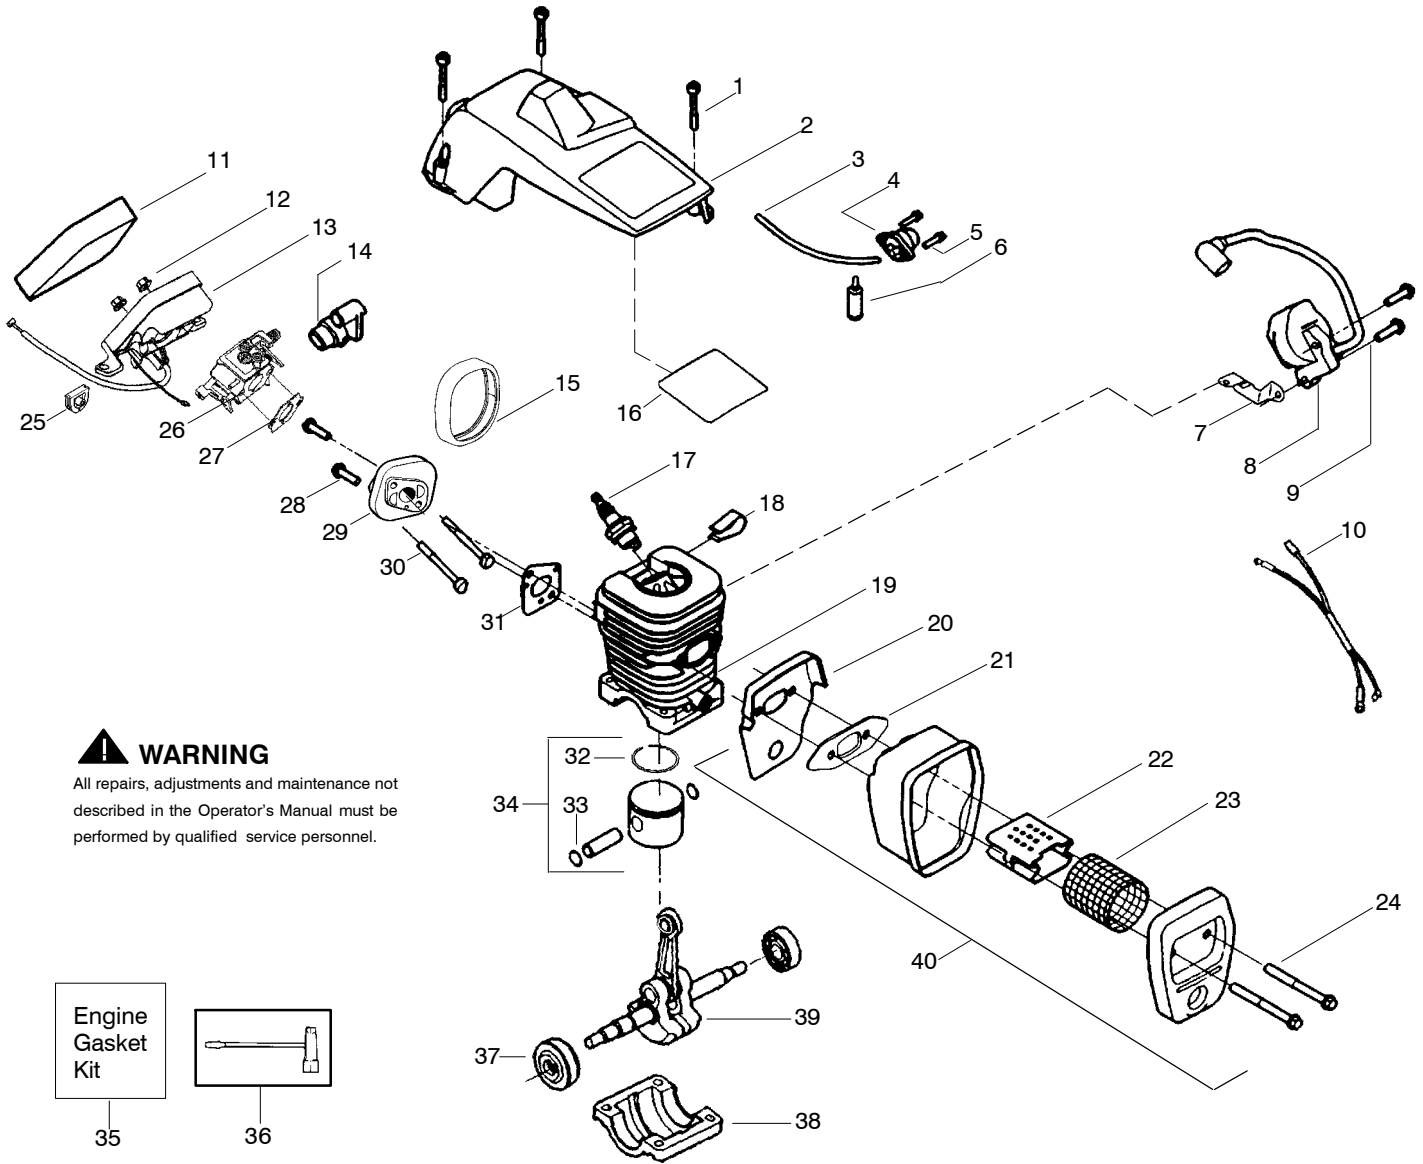

WARNING

All repairs, adjustments and maintenance not described in the Operator's Manual must be performed by qualified service personnel.

Ref.	Part No.	Description	Ref.	Part No.	Description	Ref.	Part No.	Description
1.	530016153	Screw	19.	530012550	Cylinder	35.	530069608	Kit-Engine Gasket (Incl. 21, 27 & 31)
2.	530055638	Assy-Cylinder Shield (includes # 16)	20.	530049870	Backplate-Muffler			Bar Wrench
3.	530069247	Kit-Fuel Line (Small)	21.	530069608	Gasket-Muffler(kit)	36.	530031135	
4.	530071835	Kit-Air Purge (Incl. #5)	22.	530037813	Diffuser-Muffler	37.	530056363	Assy-Seal & Bearing
5.	530015780	Screw	23.	530036103	Screen-Spark	38.	530037935	Cap-Crankcase
6.	530095646	Assy-Fuel Pick-up	24.	530016132	Bolt-Muffler	39.	530047062	Assy-Crankshaft
7.	530047442	Strap-Ground	25.	530047631	Grommet-Throttle Cable	40.	530047207	Assy-Muffler (Incl. 20-24)
8.	530039198	Ignition Module	26.	---	Kit-Carburetor			Not Shown
9.	530015814	Screw		545081885	Walbro (WT-891) (Incl. Grommet)			---
10.	530057475	Assy-Wire Harness	27.	530069608	Gasket-Carb. (kit)			Manuals (Scan)
11.	530037793	Foam-Air Filter	28.	530016386	Screw			545123675 (Euro I)
12.	530016101	Nut	29.	530049700	Carb. Adapter			545123674 (Euro II)
13.	530057702	Assy-Air Box	30.	530016187	Screw			545123673 (Euro III)
14.	530035526	Grommet-Carb Adjust	31.	530069608	Gasket-Adaptor(kit)			545123672 (Euro IV)
15.	530054144	Seal-Carb Adapter	32.	530038729	Ring-Piston			545123679 (Euro V)
16.	530055698	Reflector-Heat	33.	530015697	Retainer-Piston Pin			545123678 (Turkish)
17.	952030150	Spark Plug (RCJ-7Y)	34.	530071408	Kit-Piston (Incl. 32 & 33)			545123677 (Russian)
18.	530016136	Clip-High Tension Lead						545123676

↖ = NEW PART NUMBER FOR THIS IPL

★ = REFER TO THE SERVICE REFERENCE INDICATED FOR MORE INFORMATION. (LOCATED AT END OF IPL)