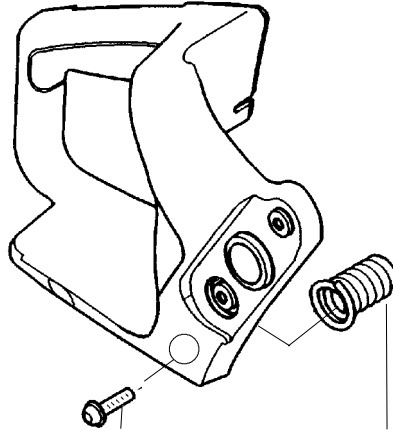

PARTS LIST NO. 530165089		McCULLOCH.® PARTS LIST	CHAIN SAW MODEL(s) MAC CAT 338	
DATE 3/04/08	Replaces 530165089 - 3/07/07		Note: Illustration may differ from actual model due to design changes	PAGE NO. 3

★★★★★ **Service Reference** ★★★★★

Note: Due to product improvements, your unit may have been built with or without the spring and screw shown below. If your unit does not have this spring and screw, no action is required. If your unit does have the spring and screw, please order the part numbers listed below.

530015814
Screw

530053274
Assy-Isolator Spring