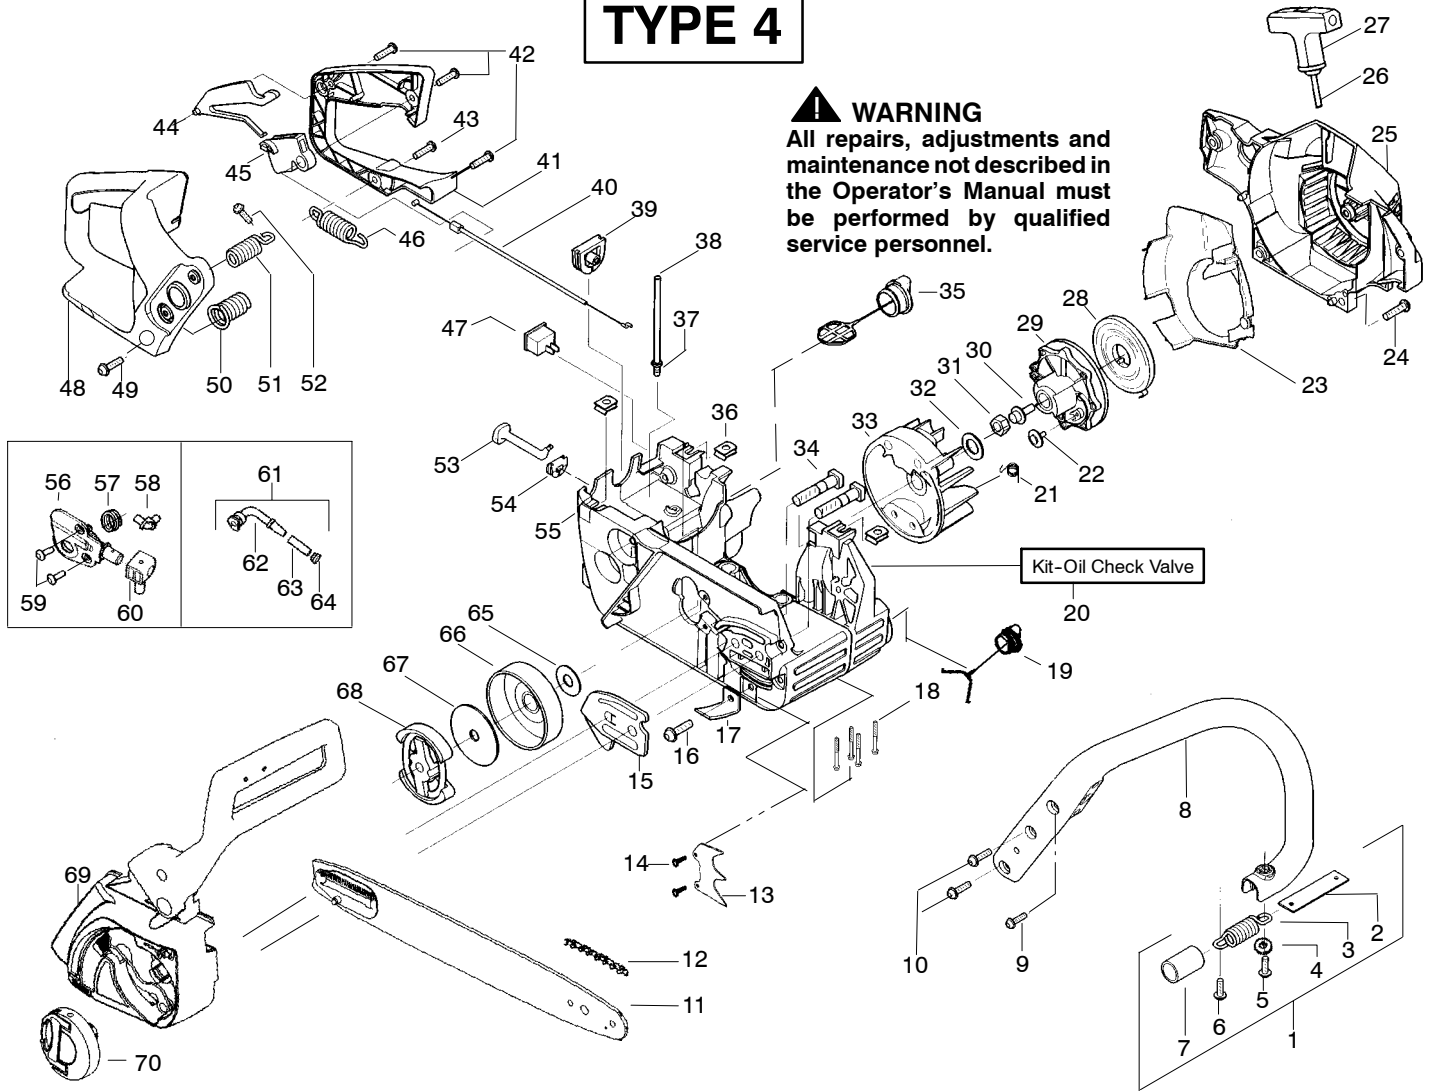

TYPE 4

WARNING
All repairs, adjustments and maintenance not described in the Operator's Manual must be performed by qualified service personnel.

Ref.	Part No.	Description	Ref.	Part No.	Description	Ref.	Part No.	Description
1.	530047963	Assy. - Isolator	27.	530056402	Handle - Starter	53.	530047605	Knob - Choke
2.	530047608	Strap - Limiter	28.	530027531	Spring - Recoil	54.	530049005	Grommet - Knob
3.	530042082	Spring - Isolator	29.	530037817	Pulley - Starter	55.	530056596	Assy - Chassis
4.	530015123	Washer	30.	530015920	Screw	56.	530071259	Kit - Oil Pump
5.	530016018	Screw	31.	530016134	Nut - Flywheel			(Incls. 57, 58, 60)
6.	530015843	Screw	32.	530015127	Washer - Flywheel	57.	530037820	Gear - Worm Spring
7.	530036142	Sleeve - AV Spring	33.	530039209	Assy - Flywheel	58.	530049477	Elbow - Oil Pickup
8.	530047583	Handle - Front	34.	530016133	Bolt - Bar	59.	530016064	Screw
9.	530015940	Screw	35.	530047192	Assy - Fuel Cap	60.	530019206	Seal Block
10.	530015814	Screw	36.	530015922	Nut - "U" - Type	61.	530047663	Assy - Oil Pickup
11.	530044897	Bar - 16"	37.	530023877	Fitting - fuel line			(Incl. 62 - 64)
12.	538248288	Chain - 16"	38.	530069216	Kit - Fuel line (large)	62.	530038373	Pick-up Oiler
13.	530014381	Kit - Assy Spike (incl. 14)	39.	530047631	Grommet - Cable	63.	530037821	Filter - Oil
14.	530015805	Screw	40.	530047602	Cable - Throttle	64.	530030189	Plug - Oil Filter
15.	530038238	Plate - Bar Mounting	41.	530047581	Cover - Rear Handle	65.	530015907	Washer - Thrust
16.	530015814	Screw	42.	530015906	Screw	66.	530047061	Assy. - Clutch Drum
17.	530029850	Chain Catcher	43.	530015886	Screw			w/bearing
18.	530016132	Screw	44.	530036098	Lockout - Throttle	67.	530015611	Washer - Clutch
19.	530010846	Assy - Oil Cap	45.	530036097	Trigger - Throttle	68.	530014949	Assy. Clutch
20.	530071666	Kit - Oil Check Valve	46.	530042082	Spring	69.	530056923	Assy - Chain Brake
21.	530023817	Spring - Starter Dog	47.	530069572	Kit - Switch	70.	530056935	Assy - Knob
22.	530016080	Screw	48.	530047582	Handle - Rear			
23.	530055723	Baffle - Air	49.	530015814	Screw			
24.	530015892	Screw	50.	530053274	Assy. Isolator - lower			
25.	530056333	Housing - Fan	51.	530071385	Kit - Isolator (Upper)			
26.	530069232	Kit - Rope	52.	530015875	Screw			

✓ = NEW PART NUMBER FOR THIS IPL

* = REFER TO THE SERVICE REFERENCE INDICATED FOR MORE INFORMATION. (LOCATED AT END OF IPL)