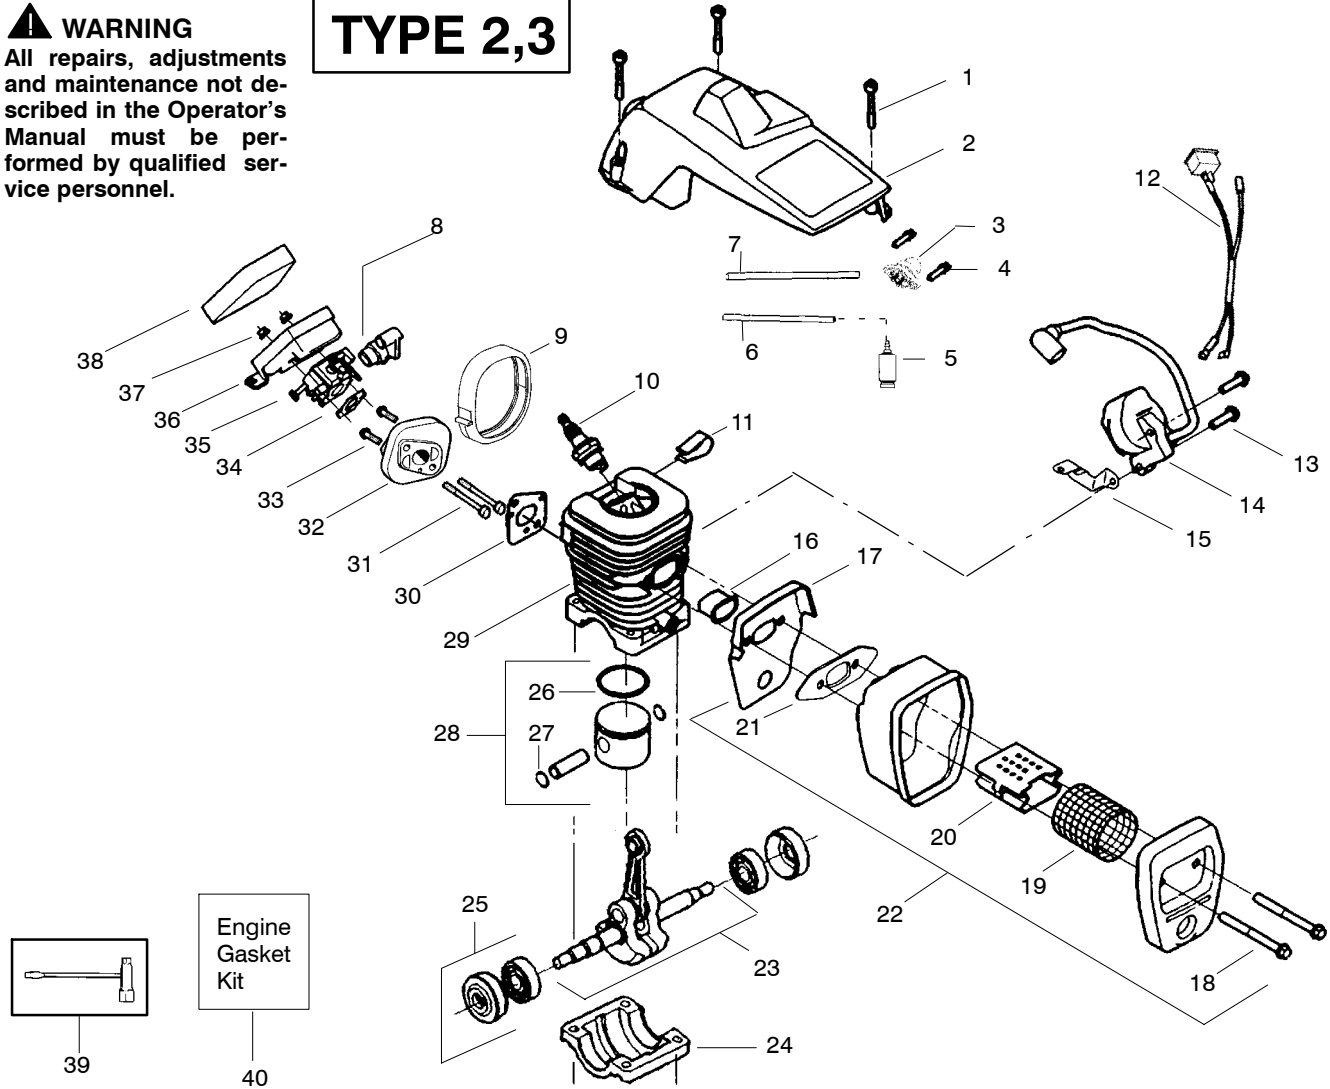

▲ WARNING
All repairs, adjustments and maintenance not described in the Operator's Manual must be performed by qualified service personnel.

TYPE 2,3

Ref.	Part No.	Description	Ref.	Part No.	Description	Ref.	Part No.	Description	
1.	530016153	Screw	19.	530036103	Screen-Spark	36.	530047604	Housing-Air Filter	
2.	530056924	Shield-Cylinder	20.	530037813	Diffuser-Muffler	37.	530016101	Nut	
3.	530047213	Assy-Air Purge	21.	530069608	Gasket-Muffler (kit)	38.	530037793	Air Filter - Foam	
4.	530015780	Screw	22.	530047207	Assy-Muffler (Incl. 17-21)	39.	530031135	Wrench-Bar	
5.	530095646	Assy-Fuel Pick-up	23.	530047062	Assy-Crankshaft	40.	530069608	Kit-Engine Gasket (incl. 21,30,34)	
6.	530069247	Kit-Line Purge/Carb. (Small Dia)	24.	530037935	Cap-Crankcase				
7.	530069216	Kit-Line Purge/Tank (large line)	25.	530056363	Assy-Seal & Bearing				
8.	530049244	Grommet-Carb Adjust.	26.	530029805	Ring-Piston				
9.	530054144	Seal-Carb Adapter	27.	530015697	Retainer - Piston Pin				
10.	952030150	Spark Plug (RCJ-7Y)	28.	530069605	Kit-Piston - (incl. 26,27)				
11.	530016136	Clip-High Tension Lead	29.	530069607	Kit-Cylinder				
12.	530049117	Assy-Wire Harness (includes switch)	30.	530069608	Gasket-Carb. Adapter (kit)				
13.	530015814	Screw	31.	530016187	Screw			Not Shown	
14.	530039167	Module-Ignition	32.	530049700	Carb. Adapter			530163670	Manual- (Scan)
15.	530047442	Strap-Ground	33.	530016386	Screw			530163671	Manual - (Euro I)
16.	530037652	Insulator-Heat	34.	530069608	Carb. Gasket (kit)			530163672	Manual - (Euro II)
17.	530049870	Back Plate-Muffler	35.	---	Kit-Carburetor (WT-391)			530054781	Decal-Warning
18.	530016132	Screw		530069722				530038478	Cap-limiter low(tan)
								530038479	Cap-limiter high(brn)

↖ = NEW PART NUMBER FOR THIS IPL

★ = REFER TO THE SERVICE REFERENCE INDICATED FOR MORE INFORMATION. (LOCATED AT END OF IPL)