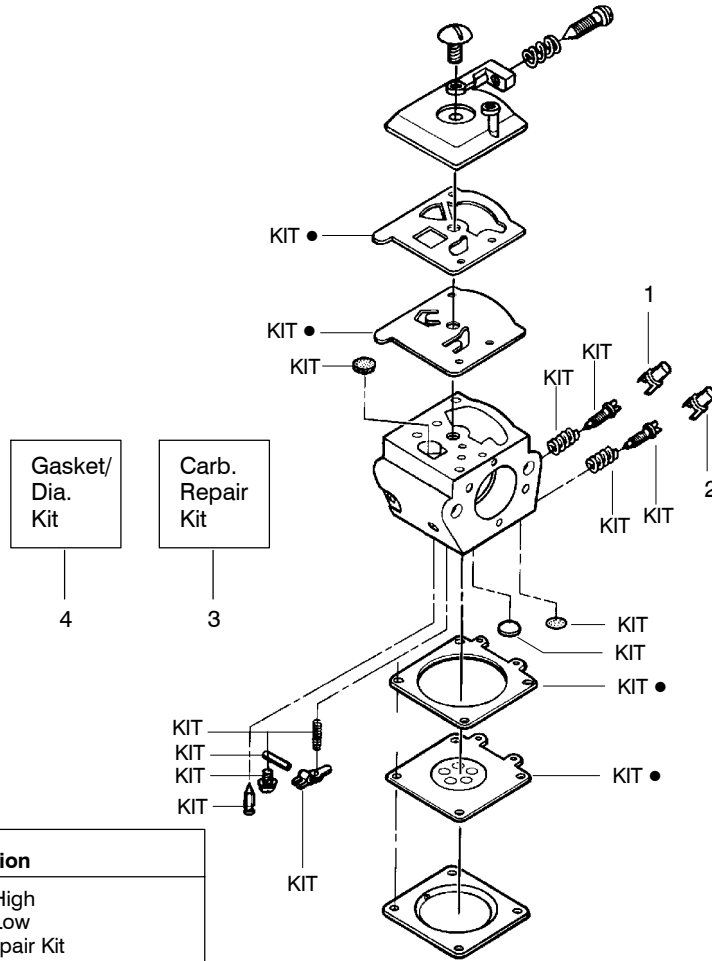

Carburetor Assembly – WT-391 – #530069722

Ref.	Part No.	Description
1.	530038479	Limiters Cap – High
2.	530038478	Limiters Cap – Low
3.	530069826	Carburetor Repair Kit (KIT= Indicates Contents) & Includes Limiters Caps
4.	530069844	Gasket/Diaphragm Kit (● = Indicates Contents)

Kit - Carburetor Assembly No. 530071621 - WT-625
Kit - Carburetor Assembly No. 530071820 - W-20
Kit - Carburetor Assembly No. 530071821 - WT-662

Note: No Repair kits are available for these carburetors