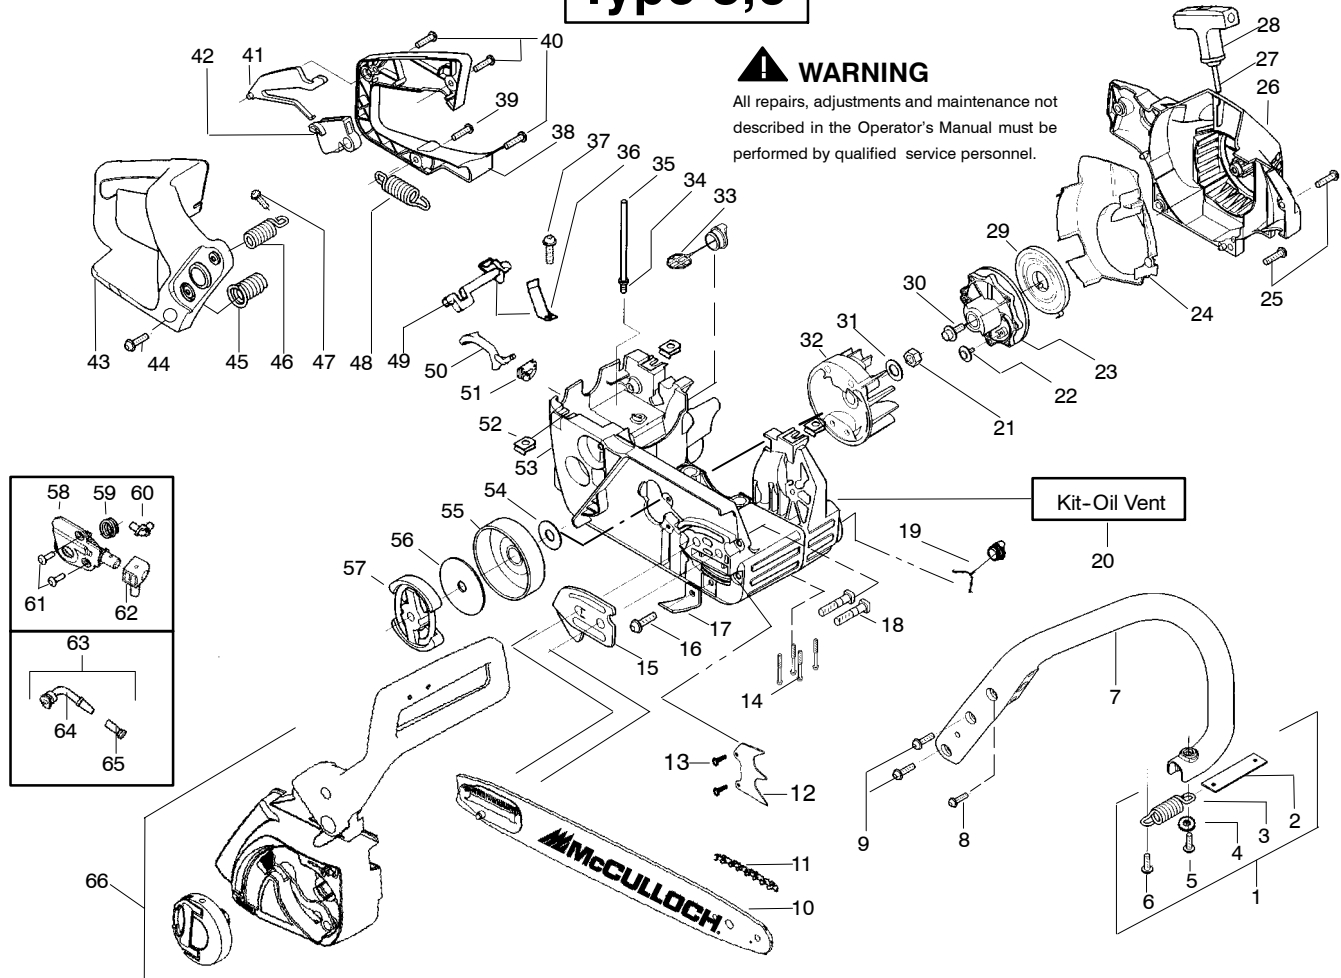

Type 5,6

Ref.	Part No.	Description	Ref.	Part No.	Description	Ref.	Part No.	Description
1.	530059667	Assy.- Isolator	28.	530056402	Handle-Starter	53.	530058733	Kit-Chassis Assy. fuel lines and caps)
2.	530047608	Limiter Strap	29.	530027531	Spring-Recoil	54.	530015907	Washer-Thrust
3.	530059668	Spring-Isolator	30.	530015920	Screw	55.	530047061	Assy.-Clutch Drum w/bearing
4.	530015158	Washer	31.	530015127	Washer-Flywheel	56.	530015611	Washer-Clutch
5.	530016018	Screw	32.	530039187	Assy-Flywheel	57.	530014949	Assy. Clutch
6.	530015843	Screw	33.	530047192	Assy-Fuel Cap	58.	530071259	Kit - Oil Pump (incl. 59,60,62)
7.	530047583	Front Handle	34.	530023877	Fitting-fuel line	59.	530037820	Gear-Worm Spring
8.	530015940	Screw	35.	530069216	Kit-Fuel line (large)	60.	530049477	Elbow-Oil Pickup
9.	530015814	Screw	36.	530016149	Spring-Switch	61.	530016064	Screw
10.	530044897	Bar - 16"	37.	530015775	Screw	62.	530019206	Seal Block
11.	538248288	Chain - 16"	38.	530047581	Cover-Rear Handle	63.	530047663	Assy-Oil Pick-up (Incl. 64,65)
12.	530014381	Kit-Spike (Incl. 13)	39.	530015886	Screw	64.	530038373	Pick-up Oiler
13.	530016439	Screw	40.	530015906	Screw	65.	530056533	Filter-Oil
14.	530016132	Screw	41.	530036098	Throttle Lockout	66.	545140601	Assy-Chain Brake Adjuster (Incl. knob)
15.	530038238	Plate-Bar Mount.	42.	530036097	Trigger-Throttle			
16.	530015814	Screw	43.	530047582	Handle - Rear			
17.	530029850	Chain Catcher	44.	★★★★★	Screw			
18.	530016133	Bolt-Bar	45.	★★★★★	Assy Isolator-lower			
19.	530010846	Assy-Oil Cap	46.	530071958	Kit-Isolator (Upper)			
20.	530071666	Kit-Oil Vent	47.	530015875	Screw			
21.	530016134	Nut-Flywheel	48.	530059668	Spring-Isolator			
22.	530016080	Screw	49.	530057473	Lever-Switch			
23.	530037817	Starter Pulley	50.	530057474	Lever-Choke			
24.	530055723	Baffle-Air	51.	530049005	Grommet-Knob			
25.	530015892	Screw	52.	530015922	Nut-"U"-Type			
26.	530056333	Housing-Fan						
27.	530069232	Kit - Rope						

✓ = NEW PART NUMBER FOR THIS IPL

★ = REFER TO THE SERVICE REFERENCE INDICATED FOR MORE INFORMATION. (LOCATED AT END OF IPL)