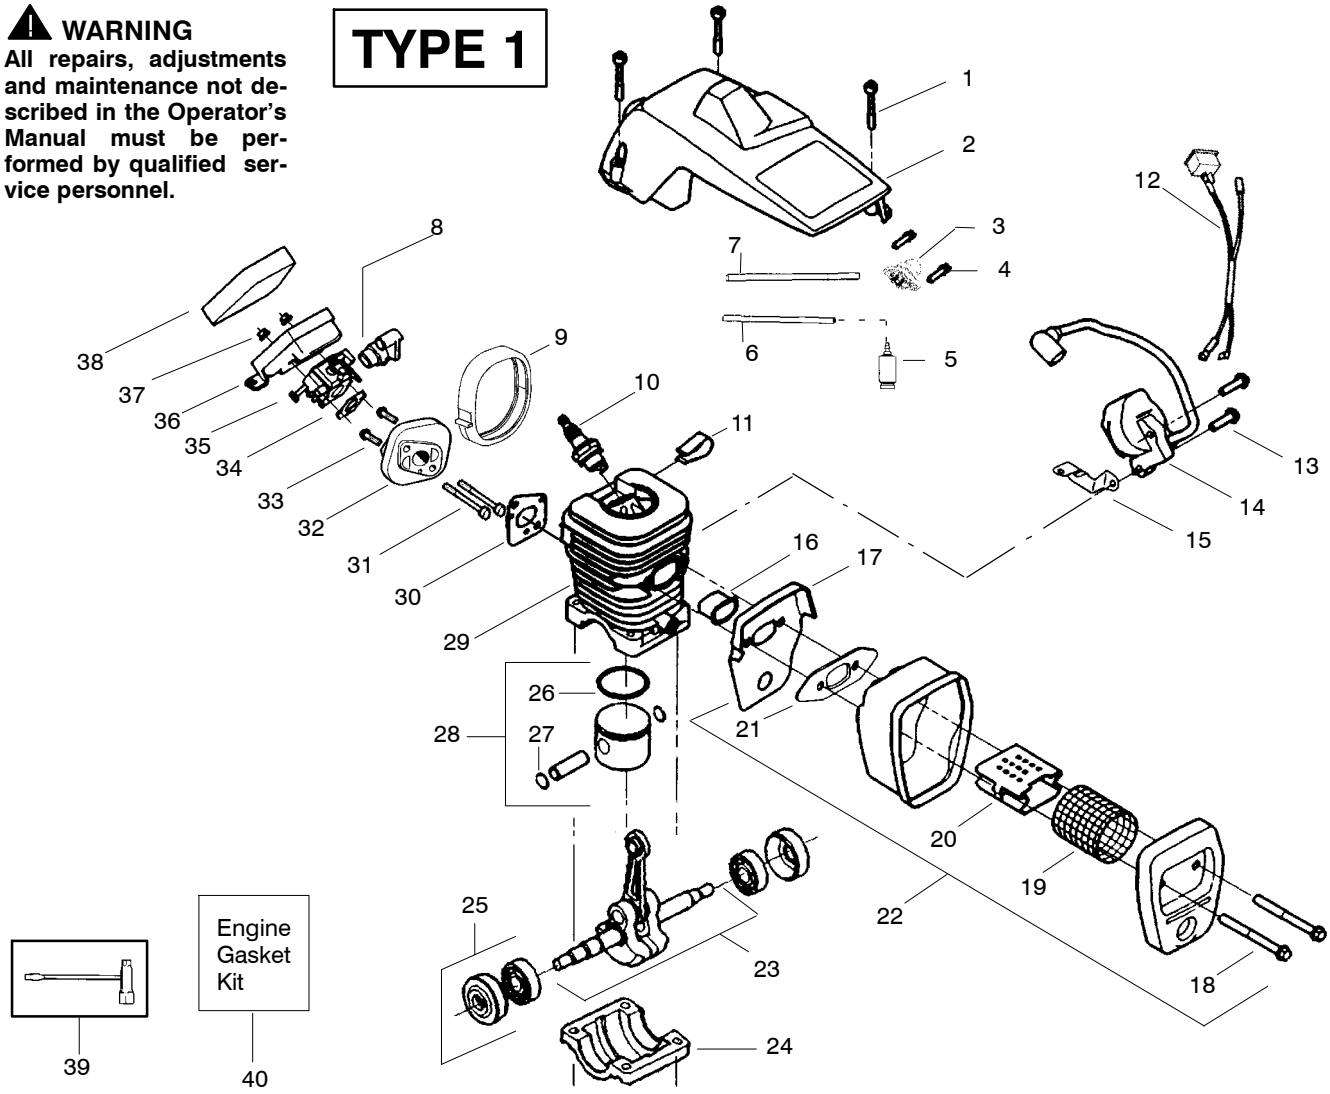

WARNING
All repairs, adjustments and maintenance not described in the Operator's Manual must be performed by qualified service personnel.

TYPE 1

Ref.	Part No.	Description	Ref.	Part No.	Description	Ref.	Part No.	Description
1.	530016153	Screw	19.	530036103	Screen-Spark	36.	530047604	Housing-Air Filter
2.	530056924	Shield-Cylinder	20.	530037813	Diffuser-Muffler	37.	530016101	Nut
3.	530047213	Assy-Air Purge	21.	530069608	Gasket-Muffler (kit)	38.	530037793	Air Filter - Foam
4.	530015780	Screw	22.	530047207	Assy-Muffler (Incl. 17-21)	39.	530031135	Wrench-Bar
5.	530095646	Assy-Fuel Pick-up Kit-Line Purge/Carb. (Small Dia)	23.	530047062	Assy-Crankshaft	40.	530069608	Kit-Engine Gasket (incl. 21,30,34)
6.	530069247	Kit-Line Purge/Tank (large line)	24.	530037935	Cap-Crankcase			
7.	530069216	Kit-Line Purge/Tank (large line)	25.	530056363	Assy-Seal & Bearing			
8.	530035526	Grommet-Carb Adjust.	26.	530038729	Ring-Piston			
9.	530054144	Seal-Carb Adapter	27.	530015697	Retainer - Piston Pin			
10.	952030150	Spark Plug (RCJ-7Y)	28.	530071408	Kit-Piston - (incl. 26,27)			
11.	530016136	Clip-High Tension Lead	29.	530071412	Kit-Cylinder			
12.	530049117	Assy-Wire Harness (includes switch)	30.	530069608	Gasket-Carb. Adapter (kit)			
13.	530015814	Screw	31.	530016187	Screw		530163895	Manual- (Scan)
14.	530039167	Module-Ignition	32.	530049700	Carb. Adapter		530163896	Manual - (Euro I)
15.	530047442	Strap-Ground	33.	530016386	Screw		530163897	Manual - (Euro II)
16.	530037652	Insulator-Heat	34.	530069608	Carb. Gasket (kit)		530054781	Decal-Warning
17.	530049870	Back Plate-Muffler	35.	---	Kit-Carburetor (WT-391)			
18.	530016132	Screw		530069722	(WT-625)			
				530071621				

Not Shown

↖ = NEW PART NUMBER FOR THIS IPL

* = REFER TO THE SERVICE REFERENCE INDICATED FOR MORE INFORMATION. (LOCATED AT END OF IPL)