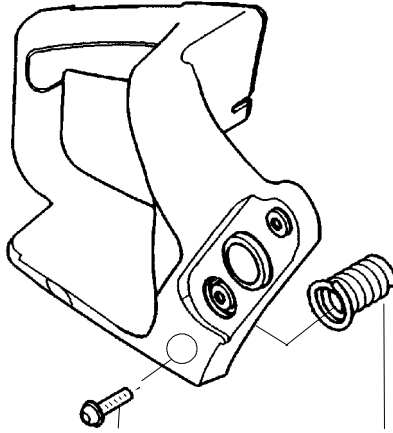

PARTS LIST NO. 530163180		McCULLOCH.® PARTS LIST	CHAIN SAW MODEL(s) MAC CAT 441	
DATE 3/04/08	Replaces 530163180 - 3/07/07		Note: Illustration may differ from actual model due to design changes	PAGE NO. 10

★★★★★ **Service Reference** ★★★★★

Note: Due to product improvements, your unit may have been built with or without the spring and screw shown below. If your unit does not have this spring and screw, no action is required. If your unit does have the spring and screw, please order the part numbers listed below.

530015814
Screw

530053274
Assy-Isolator Spring