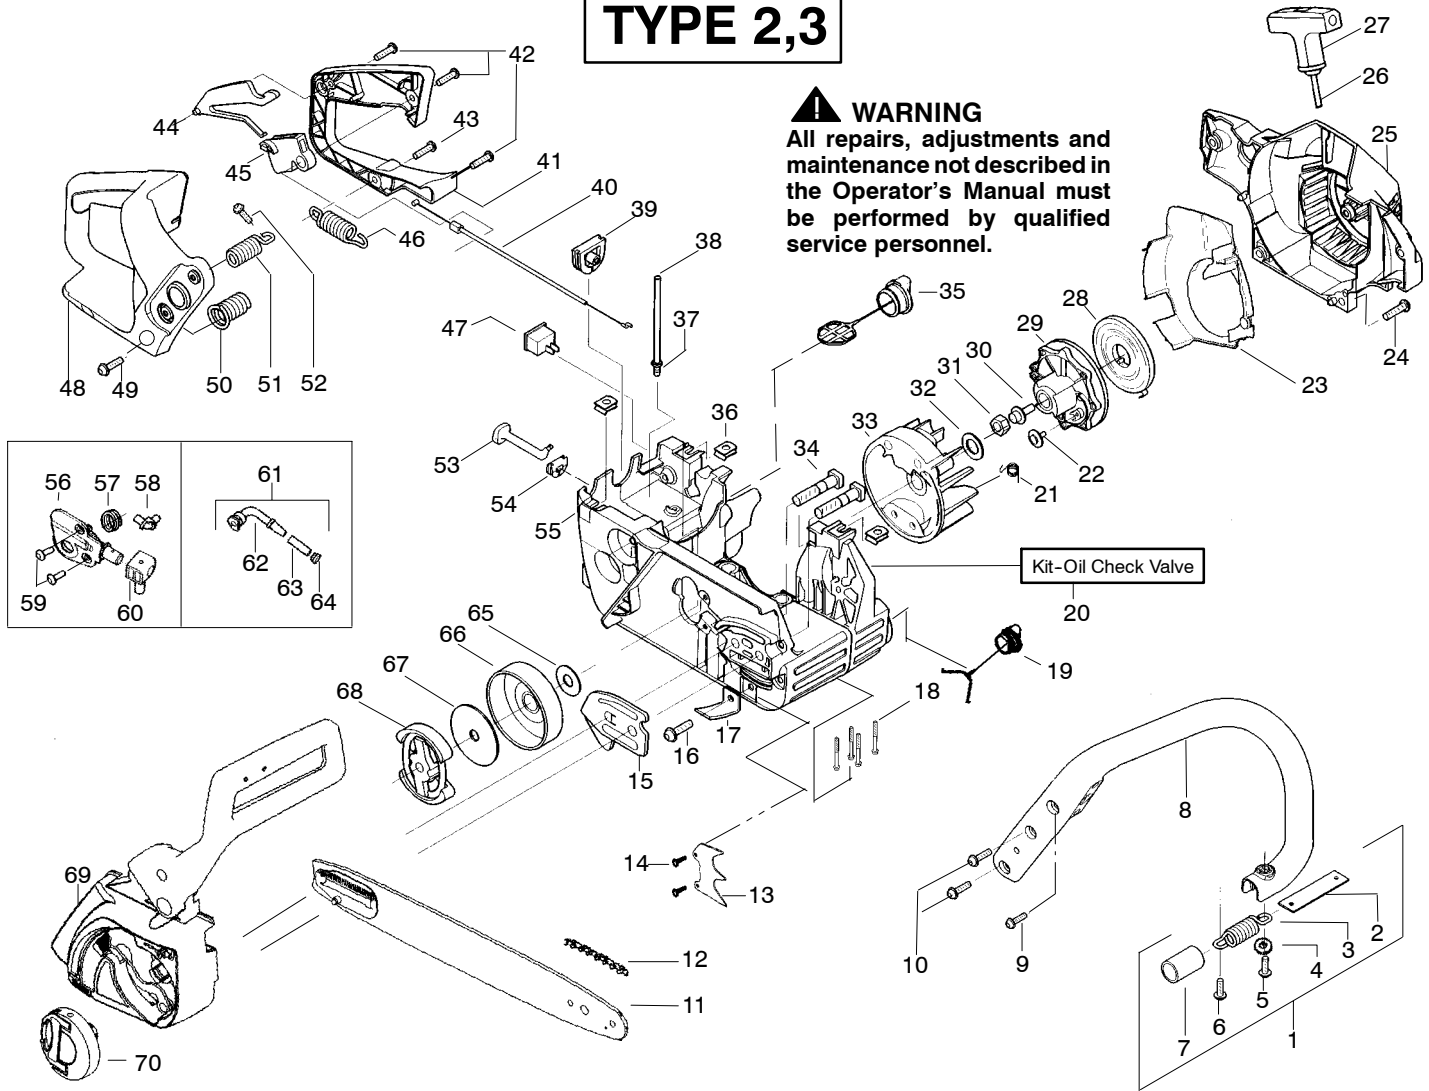

Ref.	Part No.	Description	Ref.	Part No.	Description	Ref.	Part No.	Description
1.	530047963	Assy. - Isolator	27.	530056402	Handle - Starter	53.	530047605	Knob - Choke
2.	530047608	Strap - Limiter	28.	530027531	Spring - Recoil	54.	530049005	Grommet - Knob
3.	530042082	Spring - Isolator	29.	530037817	Pulley - Starter	55.	530056597	Assy - Chassis
4.	530015123	Washer	30.	530015920	Screw	56.	530071259	Kit - Oil Pump (Incls. 57, 58, 60)
5.	530016018	Screw	31.	530016134	Nut - Flywheel	57.	530037820	Gear - Worm Spring
6.	530015843	Screw	32.	530015127	Washer - Flywheel	58.	530049477	Elbow - Oil Pickup
7.	530036142	Sleeve - AV Spring	33.	530039209	Assy - Flywheel	59.	530016064	Screw
8.	530047583	Handle - Front	34.	530016133	Bolt - Bar	60.	530019206	Seal Block
9.	530015940	Screw	35.	530047192	Assy - Fuel Cap	61.	530047663	Assy - Oil Pickup (Incl. 62 - 64)
10.	530015814	Screw	36.	530015922	Nut - "U" - Type	62.	530038373	Pick-up Oiler
11.	530044897	Bar - 16"	37.	530023877	Fitting - fuel line	63.	530037821	Filter - Oil
12.	538248288	Chain - 16"	38.	530069216	Kit - Fuel line (large)	64.	530030189	Plug - Oil Filter
13.	530014381	Kit - Assy Spike (incl. 14)	39.	530047631	Grommet - Cable	65.	530015907	Washer - Thrust
14.	530015805	Screw	40.	530047602	Cable - Throttle	66.	530047061	Assy. - Clutch Drum w/bearing
15.	530038238	Plate - Bar Mounting	41.	530047581	Cover - Rear Handle	67.	530015611	Washer - Clutch
16.	530015814	Screw	42.	530015906	Screw	68.	530014949	Assy. Clutch
17.	530029850	Chain Catcher	43.	530015886	Screw	69.	530056832	Assy - Chain Brake
18.	530016132	Screw	44.	530036098	Lockout - Throttle	70.	530056935	Assy - Knob
19.	530010846	Assy - Oil Cap	45.	530036097	Trigger - Throttle			
20.	530071666	Kit - Oil Check Valve	46.	530042082	Spring			
21.	530023817	Spring - Starter Dog	47.	530069572	Kit - Switch			
22.	530016080	Screw	48.	530047582	Handle - Rear			
23.	530055723	Baffle - Air	49.	530015814	Screw			
24.	530015892	Screw	50.	530053274	Assy. Isolator - lower			
25.	530055708	Housing - Fan	51.	530071385	Kit - Isolator (Upper)			
26.	530069232	Kit - Rope	52.	530015875	Screw			