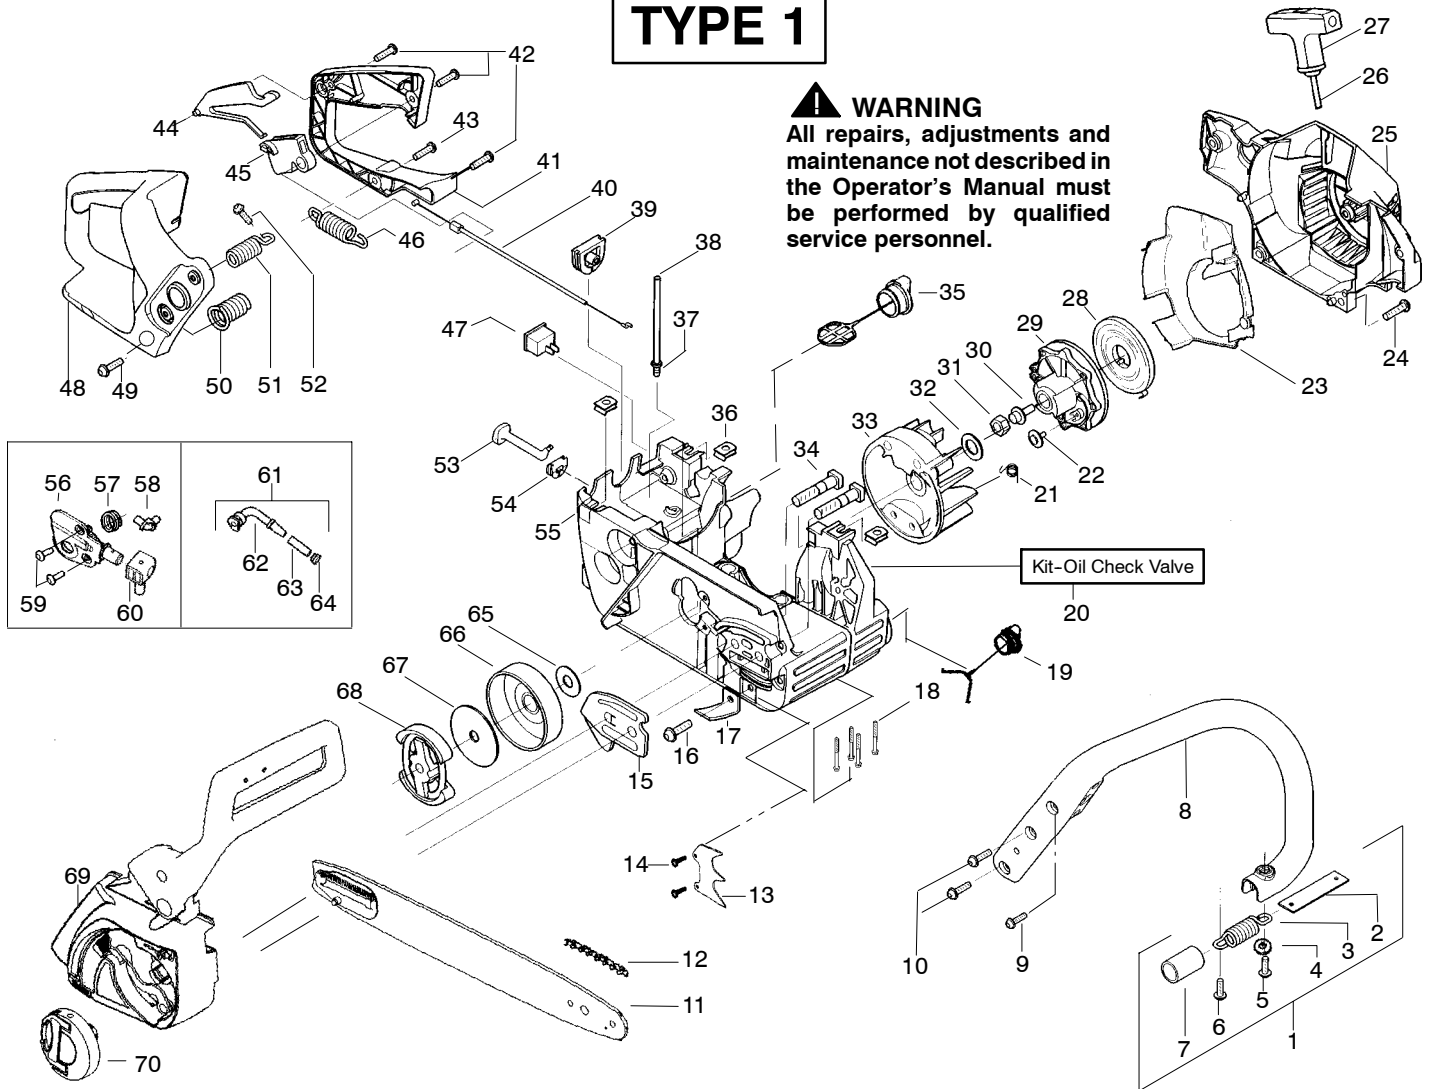

TYPE 1

⚠ WARNING
All repairs, adjustments and maintenance not described in the Operator's Manual must be performed by qualified service personnel.

Ref.	Part No.	Description	Ref.	Part No.	Description	Ref.	Part No.	Description
1.	530047963	Assy. - Isolator	27.	530056402	Handle - Starter	53.	530047605	Knob - Choke
2.	530047608	Strap - Limiter	28.	530027531	Spring - Recoil	54.	530049005	Grommet - Knob
3.	530042082	Spring - Isolator	29.	530037817	Pulley - Starter	55.	530056597	Assy - Chassis
4.	530015123	Washer	30.	530015920	Screw	56.	530071259	Kit - Oil Pump (Incls. 57, 58, 60)
5.	530016018	Screw	31.	530016134	Nut - Flywheel	57.	530037820	Gear - Worm Spring
6.	530015843	Screw	32.	530015127	Washer - Flywheel	58.	530049477	Elbow - Oil Pickup
7.	530036142	Sleeve - AV Spring	33.	530039209	Assy - Flywheel	59.	530016064	Screw
8.	530047583	Handle - Front	34.	530016133	Bolt - Bar	60.	530019206	Seal Block
9.	530015940	Screw	35.	530047192	Assy - Fuel Cap	61.	530047663	Assy - Oil Pickup (Incl. 62 - 64)
10.	530015814	Screw	36.	530015922	Nut - "U" - Type	62.	530038373	Pick - up Oiler
11.	530044897	Bar - 16"	37.	530023877	Fitting - fuel line	63.	530037821	Filter - Oil
12.	538248288	Chain - 16"	38.	530069216	Kit - Fuel line (large)	64.	530030189	Plug - Oil Filter
13.	530014381	Kit - Assy Spike (incl. 14)	39.	530047631	Grommet - Cable	65.	530015907	Washer - Thrust
14.	530015805	Screw	40.	530047602	Cable - Throttle	66.	530047061	Assy. - Clutch Drum w/bearing
15.	530038238	Plate - Bar Mounting	41.	530047581	Cover - Rear Handle	67.	530015611	Washer - Clutch
16.	530015814	Screw	42.	530015906	Screw	68.	530014949	Assy. Clutch
17.	530029850	Chain Catcher	43.	530015886	Screw	69.	530056832	Assy - Chain Brake
18.	530016132	Screw	44.	530036098	Lockout - Throttle	70.	530056935	Assy - Knob
19.	530010846	Assy - Oil Cap	45.	530036097	Trigger - Throttle			
20.	530071666	Kit - Oil Check Valve	46.	530042082	Spring			
21.	530023817	Spring - Starter Dog	47.	530069572	Kit - Switch			
22.	530016080	Screw	48.	530047582	Handle - Rear			
23.	530055723	Baffle - Air	49.	530015814	Screw			
24.	530015892	Screw	50.	530053274	Assy. Isolator - lower			
25.	530055708	Housing - Fan	51.	530071385	Kit - Isolator (Upper)			
26.	530069232	Kit - Rope	52.	530015875	Screw			

✂ = NEW PART NUMBER FOR THIS IPL

★ = REFER TO THE SERVICE REFERENCE INDICATED FOR MORE INFORMATION. (LOCATED AT END OF IPL)