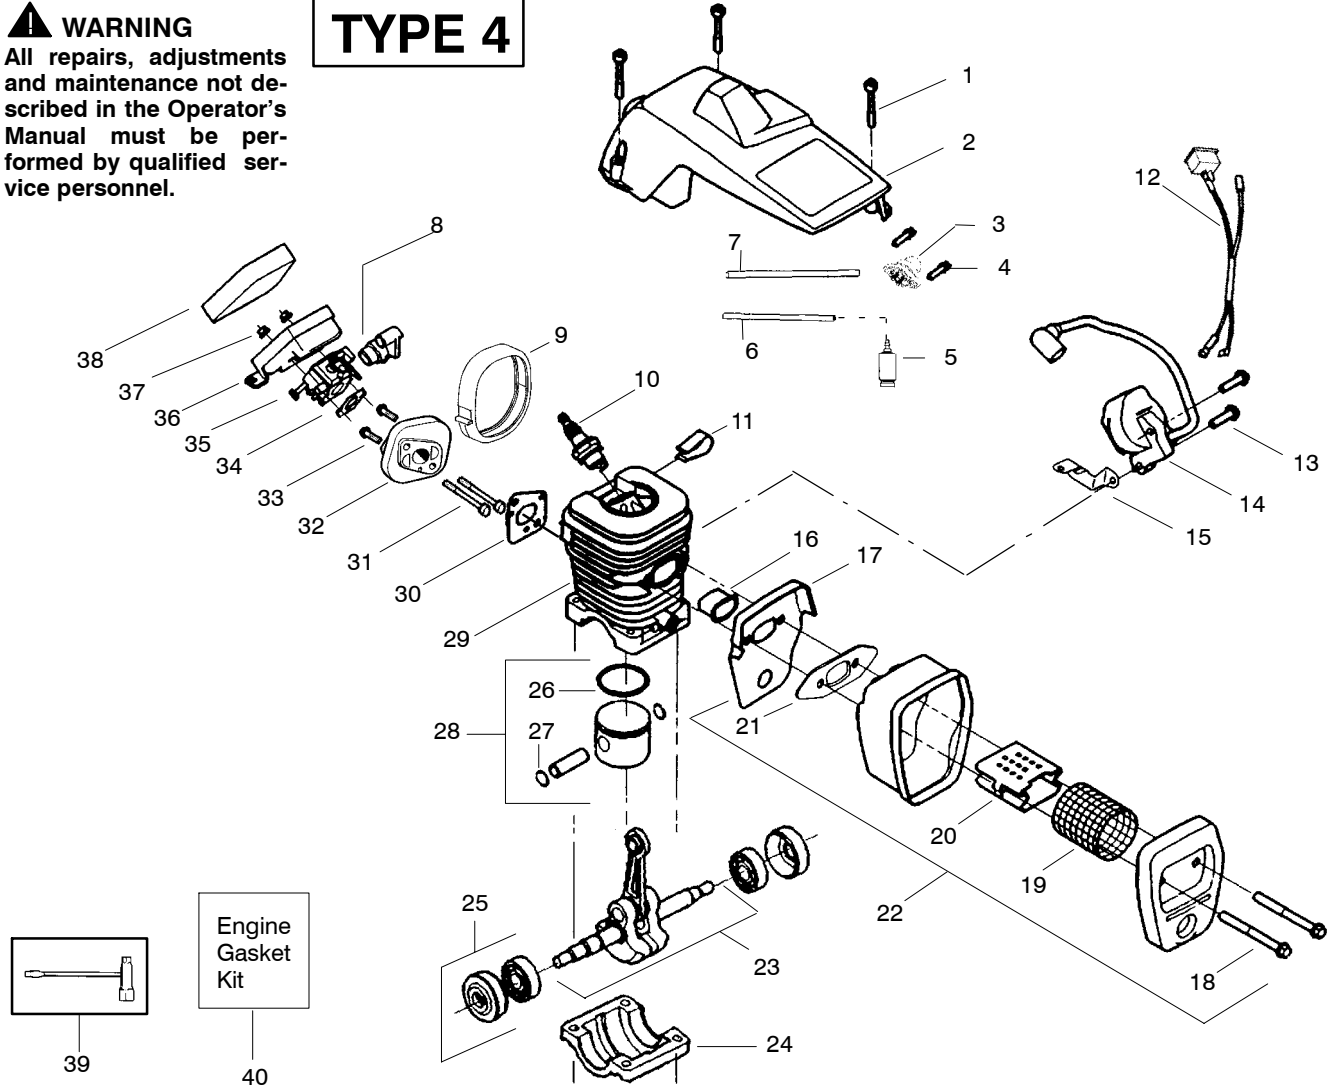

▲ WARNING
All repairs, adjustments and maintenance not described in the Operator's Manual must be performed by qualified service personnel.

TYPE 4

Ref.	Part No.	Description	Ref.	Part No.	Description	Ref.	Part No.	Description
1.	530016153	Screw	19.	530036103	Screen-Spark	36.	530047604	Housing-Air Filter
2.	530056914	Shield-Cylinder	20.	530037813	Diffuser-Muffler	37.	530016101	Nut
3.	530047213	Assy-Air Purge	21.	530069608	Gasket-Muffler (kit)	38.	530037793	Air Filter - Foam
4.	530015780	Screw	22.	530047207	Assy-Muffler (Incl. 17-21)	39.	530031135	Wrench-Bar
5.	530095646	Assy-Fuel Pick-up	23.	530047062	Assy-Crankshaft	40.	530069608	Kit-Engine Gasket (incl. 21,30,34)
6.	530069247	Kit-Line Purge/Carb. (Small Dia)	24.	530037935	Cap-Crankcase			
7.	530069216	Kit-Line Purge/Tank (large line)	25.	530056363	Assy-Seal & Bearing			
8.	530035526	Grommet-Carb Adjust.	26.	530038729	Ring-Piston			
9.	530054144	Seal-Carb Adapter	27.	530015697	Retainer - Piston Pin			
10.	952030150	Spark Plug (RCJ-7Y)	28.	530071408	Kit- Piston - (incl. 26,27)			
11.	530016136	Clip-High Tension Lead	29.	530071412	Kit-Cylinder			
12.	530049117	Assy-Wire Harness (includes switch)	30.	530069608	Gasket-Carb.			
13.	530015814	Screw	31.	530016187	Adapter (kit)			
14.	530039167	Module-Ignition	32.	530049700	Screw			
15.	530047442	Strap-Ground	33.	530016386	Carb. Adapter			
16.	530037652	Insulator-Heat	34.	530069608	Screw			
17.	530049870	Back Plate-Muffler	35.	---	Carb. Gasket (kit)			
18.	530016132	Screw		530069722	Kit-Carburetor (WT-391)			
				530071621	(WT-625)			
								Not Shown
							530163895	Manual- (Scan)
							530163896	Manual - (Euro I)
							530163897	Manual - (Euro II)
							530054781	Decal-Warning
							530038478	Cap-limiter low(tan)
							530038479	Cap-limiter high(brn)

↖ = NEW PART NUMBER FOR THIS IPL

* = REFER TO THE SERVICE REFERENCE INDICATED FOR MORE INFORMATION. (LOCATED AT END OF IPL)