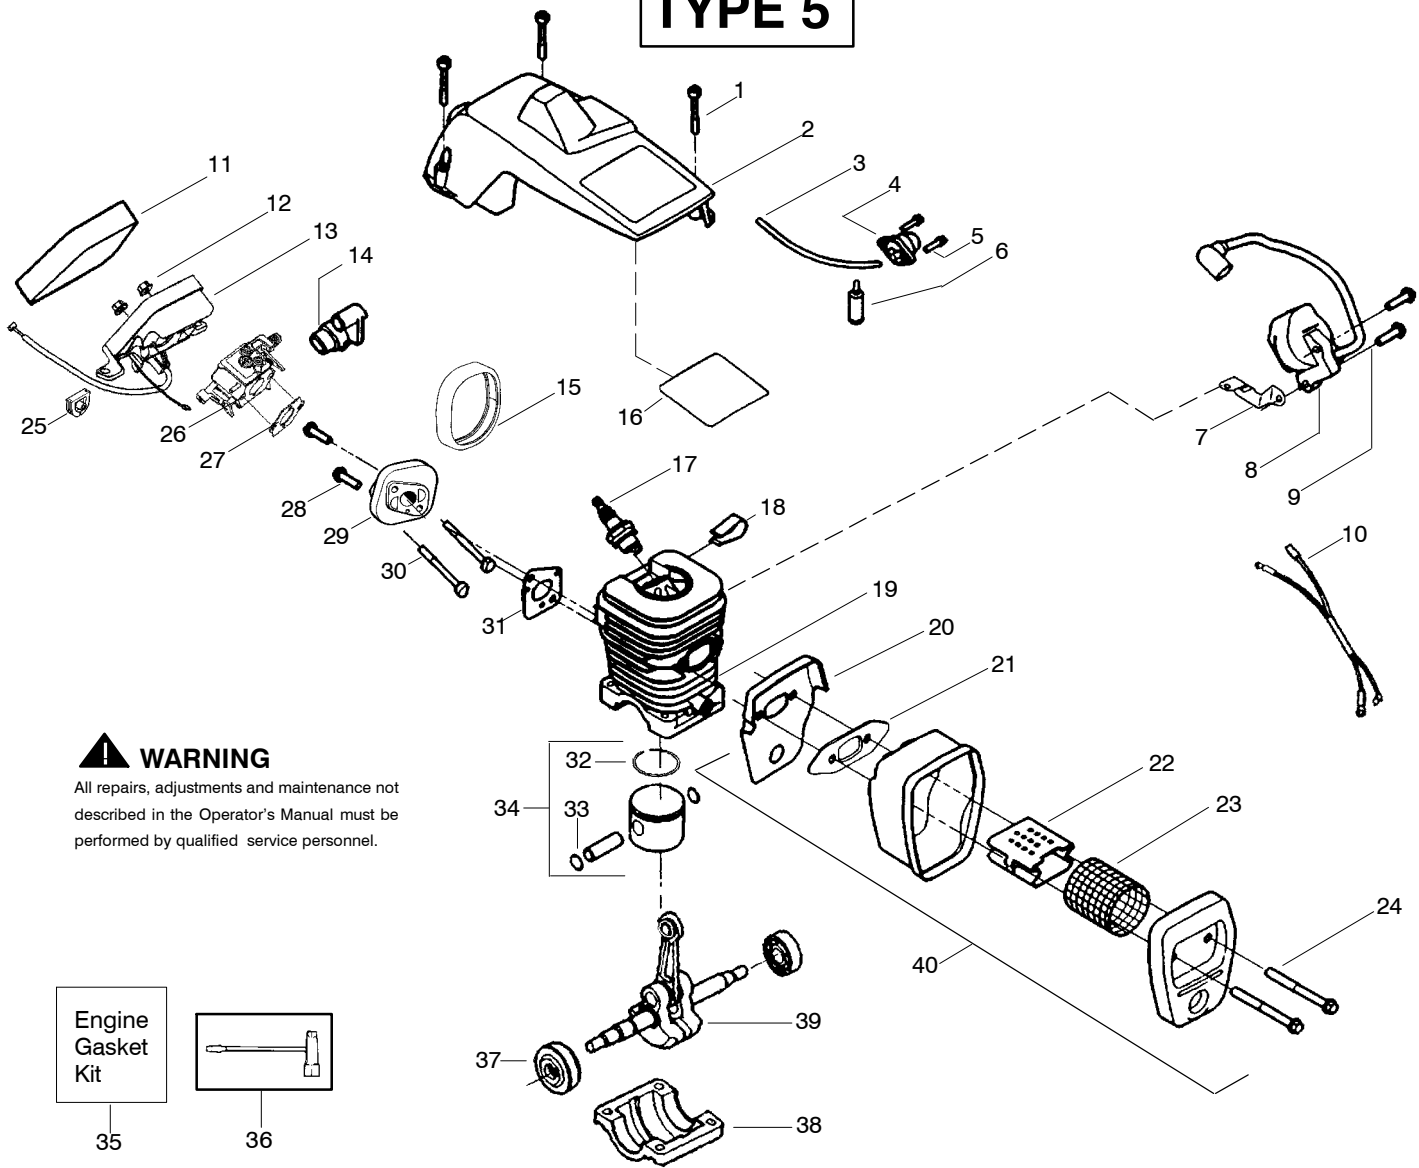

TYPE 4

Ref.	Part No.	Description	Ref.	Part No.	Description	Ref.	Part No.	Description
1.	530016153	Screw	19.	530036103	Screen-Spark	36.	530047604	Housing-Air Filter
2.	530056914	Shield-Cylinder	20.	530037813	Diffuser-Muffler	37.	530016101	Nut
3.	530047213	Assy-Air Purge	21.	530069608	Gasket-Muffler (kit)	38.	530037793	Air Filter - Foam
4.	530015780	Screw	22.	530047207	Assy-Muffler (Incl. 17-21)	39.	530031135	Wrench-Bar
5.	530095646	Assy-Fuel Pick-up	23.	530047062	Assy-Crankshaft	40.	530069608	Kit-Engine Gasket (incl. 34,30,21)
6.	530069247	Kit-Line Purge/Carb. (Small Dia)	24.	530037935	Cap-Crankcase			
7.	530069216	Kit-Line Purge/Tank (large line)	25.	530056363	Assy-Seal & Bearing			
8.	530035526	Grommet-Carb Adjust.	26.	530038729	Ring-Piston			
9.	530054144	Seal-Carb Adapter	27.	530015697	Retainer - Piston Pin			
10.	952030150	Spark Plug (RCJ-7Y)	28.	530071408	Kit-Piston - (incl. 26-27)			
11.	530016136	Clip-High Tension Lead	29.	530071412	Kit-Cylinder			
12.	530049117	Assy-Wire Harness (includes switch)	30.	530069608	Gasket-Carb. Adapter (kit)			
13.	530015814	Screw	31.	530016187	Screw		530164543	Manual- (Scan)
14.	530039167	Module-Ignition	32.	530049700	Carb. Adapter		530164544	Manual - (Euro I)
15.	530047442	Strap-Ground	33.	530016386	Screw		530164545	Manual - (Euro II)
16.	530037652	Insulator-Heat	34.	530069608	Carb. Gasket (kit)		530054781	Decal-Warning
17.	530049870	Back Plate-Muffler	35.	---	Kit-Carburetor (WT-391)			
18.	530016132	Screw		530069722	(WT-625)			
				530071621				

Not Shown

↖ = NEW PART NUMBER FOR THIS IPL

* = REFER TO THE SERVICE REFERENCE INDICATED FOR MORE INFORMATION. (LOCATED AT END OF IPL)

TYPE 5

⚠ WARNING

All repairs, adjustments and maintenance not described in the Operator's Manual must be performed by qualified service personnel.