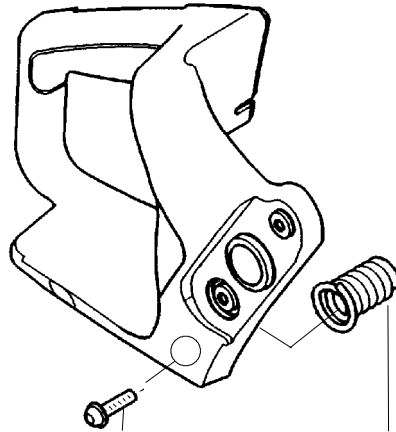

PARTS LIST NO. 530163179		McCULLOCH.® PARTS LIST	CHAIN SAW MODEL(s) MAC CAT 436	
DATE 3/04/08	Replaces 163179 - 3/07/07		Note: Illustration may differ from actual model due to design changes	PAGE NO. 8

★★★★★ **Service Reference** ★★★★★

Note: Due to product improvements, your unit may have been built with or without the spring and screw shown below. If your unit does not have this spring and screw, no action is required. If your unit does have the spring and screw, please order the part numbers listed below.

530015814
Screw

530053274
Assy-Isolator Spring