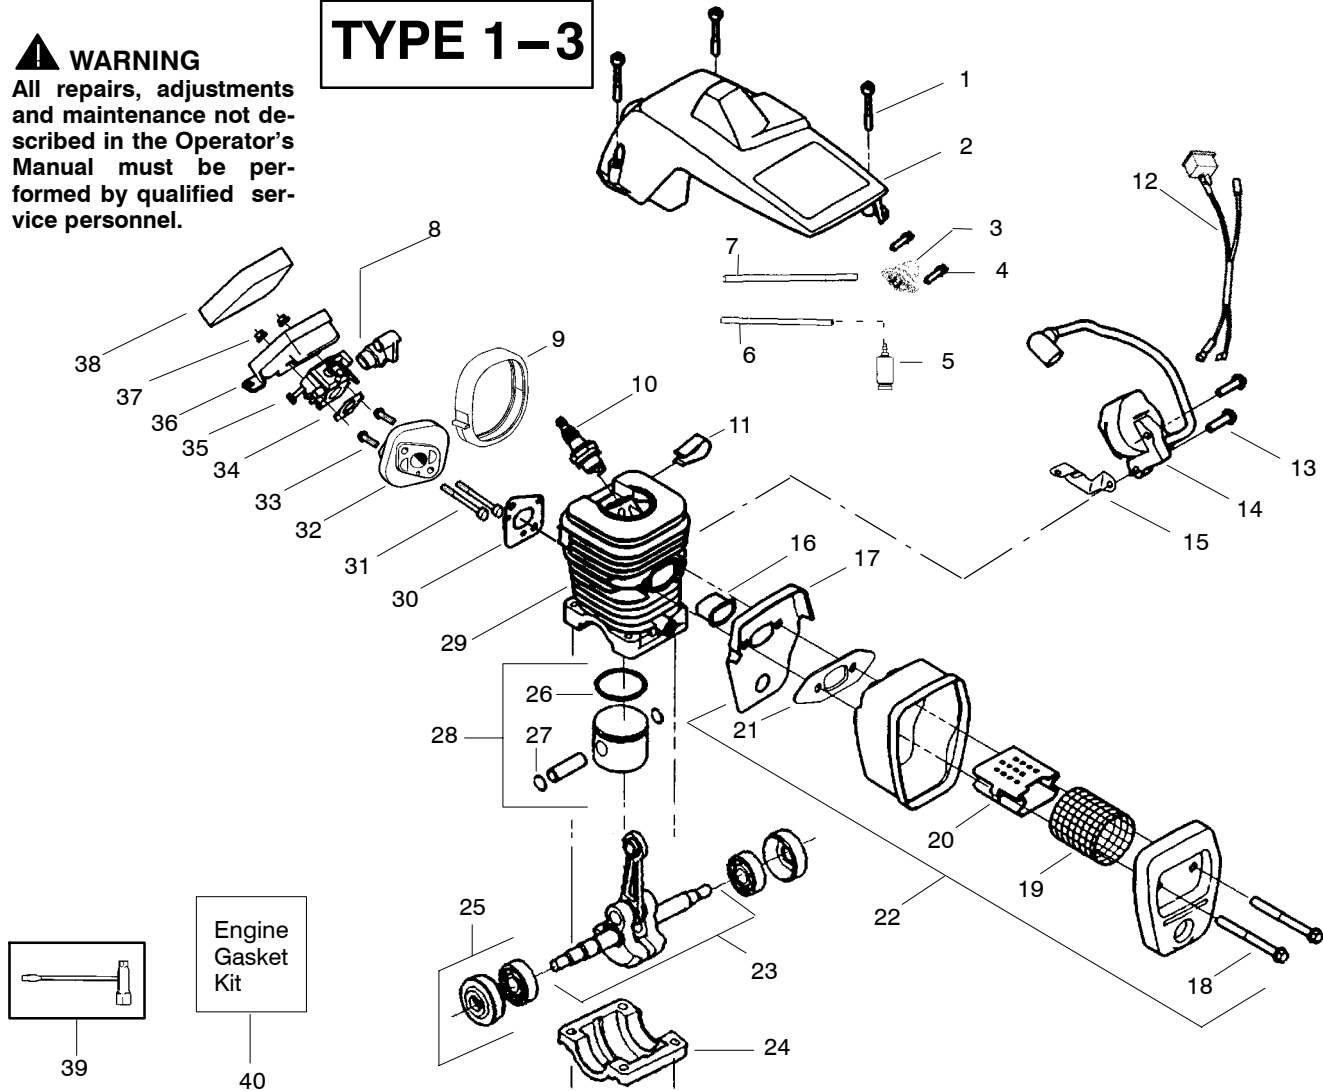

⚠ WARNING
All repairs, adjustments and maintenance not described in the Operator's Manual must be performed by qualified service personnel.

TYPE 1-3

Ref.	Part No.	Description	Ref.	Part No.	Description	Ref.	Part No.	Description	
1.	530016153	Screw	19.	530036103	Screen-Spark	36.	530047604	Housing-Air Filter	
2.	530056924	Shield-Cylinder	20.	530037813	Diffuser-Muffler	37.	530016101	Nut	
3.	530047213	Assy-Air Purge	21.	530069608	Gasket-Muffler (kit)	38.	530037793	Air Filter - Foam	
4.	530015780	Screw	22.	530047207	Assy-Muffler (Incl. 17-21)	39.	530031135	Wrench-Bar	
5.	530095646	Assy-Fuel Pick-up	23.	530047062	Assy-Crankshaft	40.	530069608	Kit-Engine Gasket (incl. 34,30,21)	
6.	530069247	Kit-Line Purge/Carb. (Small Dia)	24.	530037935	Cap-Crankcase				
7.	530069216	Kit-Line Purge/Tank (large line)	25.	530056363	Assy-Seal & Bearing				
8.	530035526	Grommet-Carb Adjust.	26.	530038729	Ring-Piston				
9.	530054144	Seal-Carb Adapter	27.	530015697	Retainer - Piston Pin				
10.	952030150	Spark Plug (RCJ-7Y)	28.	530071408	Kit-Piston - (incl. 26-27)				
11.	530016136	Clip-High Tension Lead	29.	530071412	Kit-Cylinder				
12.	530049117	Assy-Wire Harness (includes switch)	30.	530069608	Gasket-Carb. Adapter (kit)				
13.	530015814	Screw	31.	530016187	Screw			Not Shown	
14.	530039167	Module-Ignition	32.	530049700	Carb. Adapter			530163664	Manual- (Scan)
15.	530047442	Strap-Ground	33.	530016386	Screw			530163665	Manual - (Euro I)
16.	530037652	Insulator-Heat	34.	530069608	Carb. Gasket (kit)			530163666	Manual - (Euro II)
17.	530049870	Back Plate-Muffler	35.	---	Kit-Carburetor (WT-391)			530054781	Decal-Warning
18.	530016132	Screw		530069722	Kit-Carburetor (WT-625)				

✓ = NEW PART NUMBER FOR THIS IPL

★ = REFER TO THE SERVICE REFERENCE INDICATED FOR MORE INFORMATION. (LOCATED AT END OF IPL)