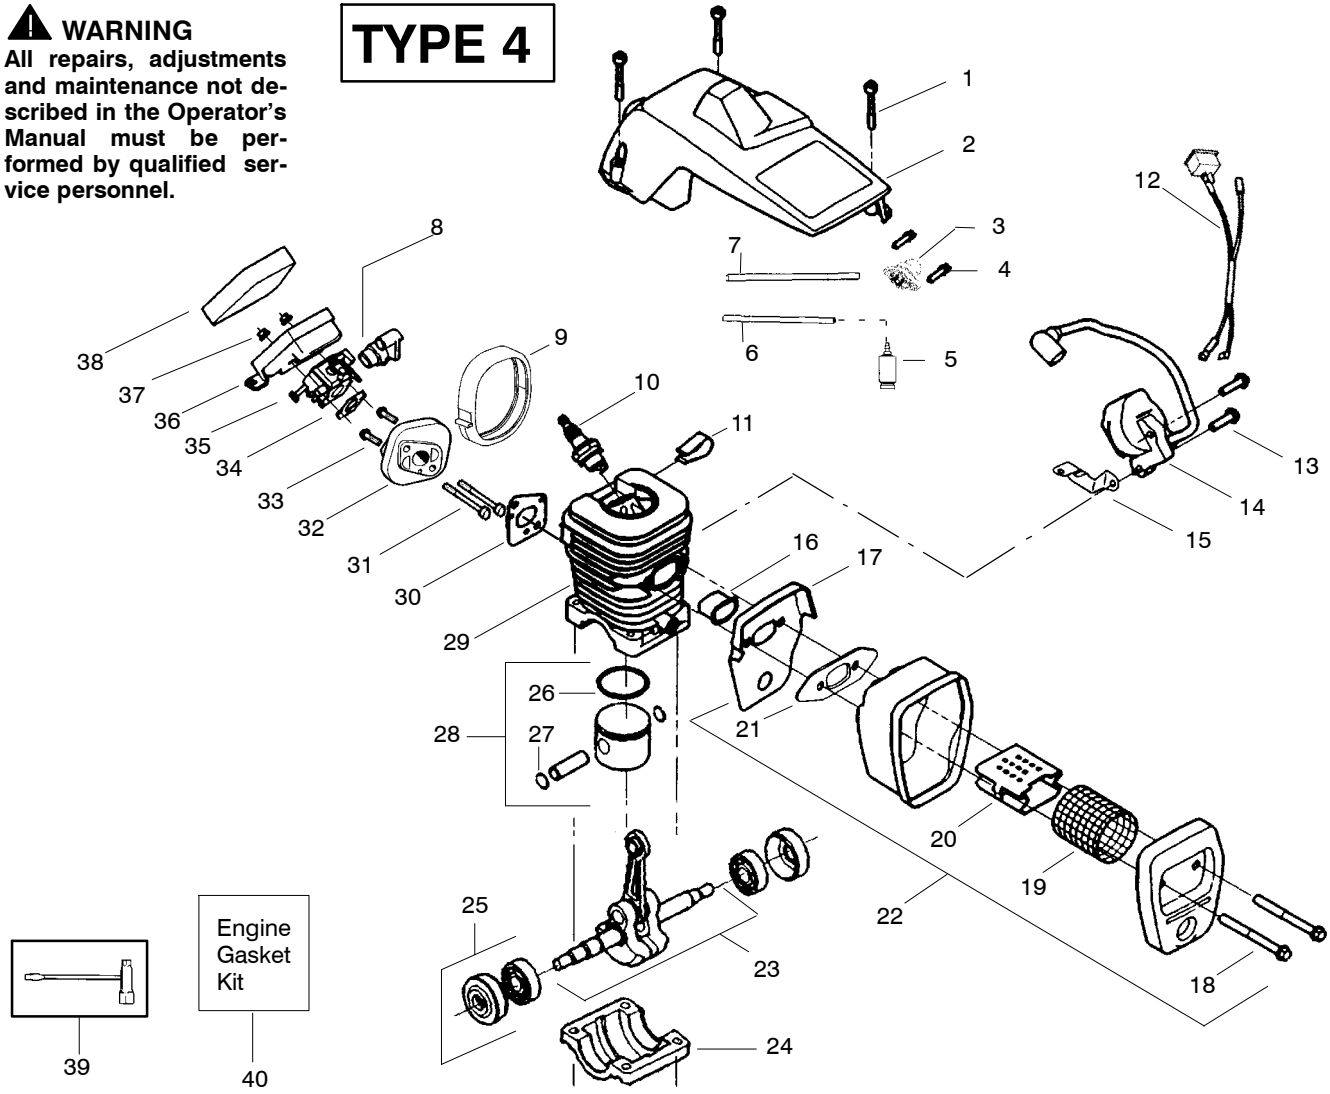

⚠ WARNING
All repairs, adjustments and maintenance not described in the Operator's Manual must be performed by qualified service personnel.

TYPE 4

Ref.	Part No.	Description	Ref.	Part No.	Description	Ref.	Part No.	Description
1.	530016153	Screw	19.	530036103	Screen-Spark	36.	530047604	Housing-Air Filter
2.	530056914	Shield-Cylinder	20.	530037813	Diffuser-Muffler	37.	530016101	Nut
3.	530047213	Assy-Air Purge	21.	530069608	Gasket-Muffler (kit)	38.	530037793	Air Filter - Foam
4.	530015780	Screw	22.	530047207	Assy-Muffler (Incl. 17-21)	39.	530031135	Wrench-Bar
5.	530095646	Assy-Fuel Pick-up	23.	530047062	Assy-Crankshaft	40.	530069608	Kit-Engine Gasket (incl. 34,30,21)
6.	530069247	Kit-Line Purge/Carb. (Small Dia)	24.	530037935	Cap-Crankcase			
7.	530069216	Kit-Line Purge/Tank (large line)	25.	530056363	Assy-Seal & Bearing			
8.	530035526	Grommet-Carb Adjust.	26.	530038729	Ring-Piston			
9.	530054144	Seal-Carb Adapter	27.	530015697	Retainer - Piston Pin			
10.	952030150	Spark Plug (RCJ-7Y)	28.	530071408	Kit-Piston - (incl. 26-27)			
11.	530016136	Clip-High Tension Lead	29.	530071412	Kit-Cylinder			
12.	530049117	Assy-Wire Harness (includes switch)	30.	530069608	Gasket-Carb. Adapter (kit)			
13.	530015814	Screw	31.	530016187	Screw		530164543	Manual- (Scan)
14.	530039167	Module-Ignition	32.	530049700	Carb. Adapter		530164544	Manual - (Euro I)
15.	530047442	Strap-Ground	33.	530016386	Screw		530164545	Manual - (Euro II)
16.	530037652	Insulator-Heat	34.	530069608	Carb. Gasket (kit)		530054781	Decal-Warning
17.	530049870	Back Plate-Muffler	35.	---	Kit-Carburetor (WT-391)			
18.	530016132	Screw		530069722	(WT-625)			
				530071621				

Not Shown

↖ = NEW PART NUMBER FOR THIS IPL

* = REFER TO THE SERVICE REFERENCE INDICATED FOR MORE INFORMATION. (LOCATED AT END OF IPL)