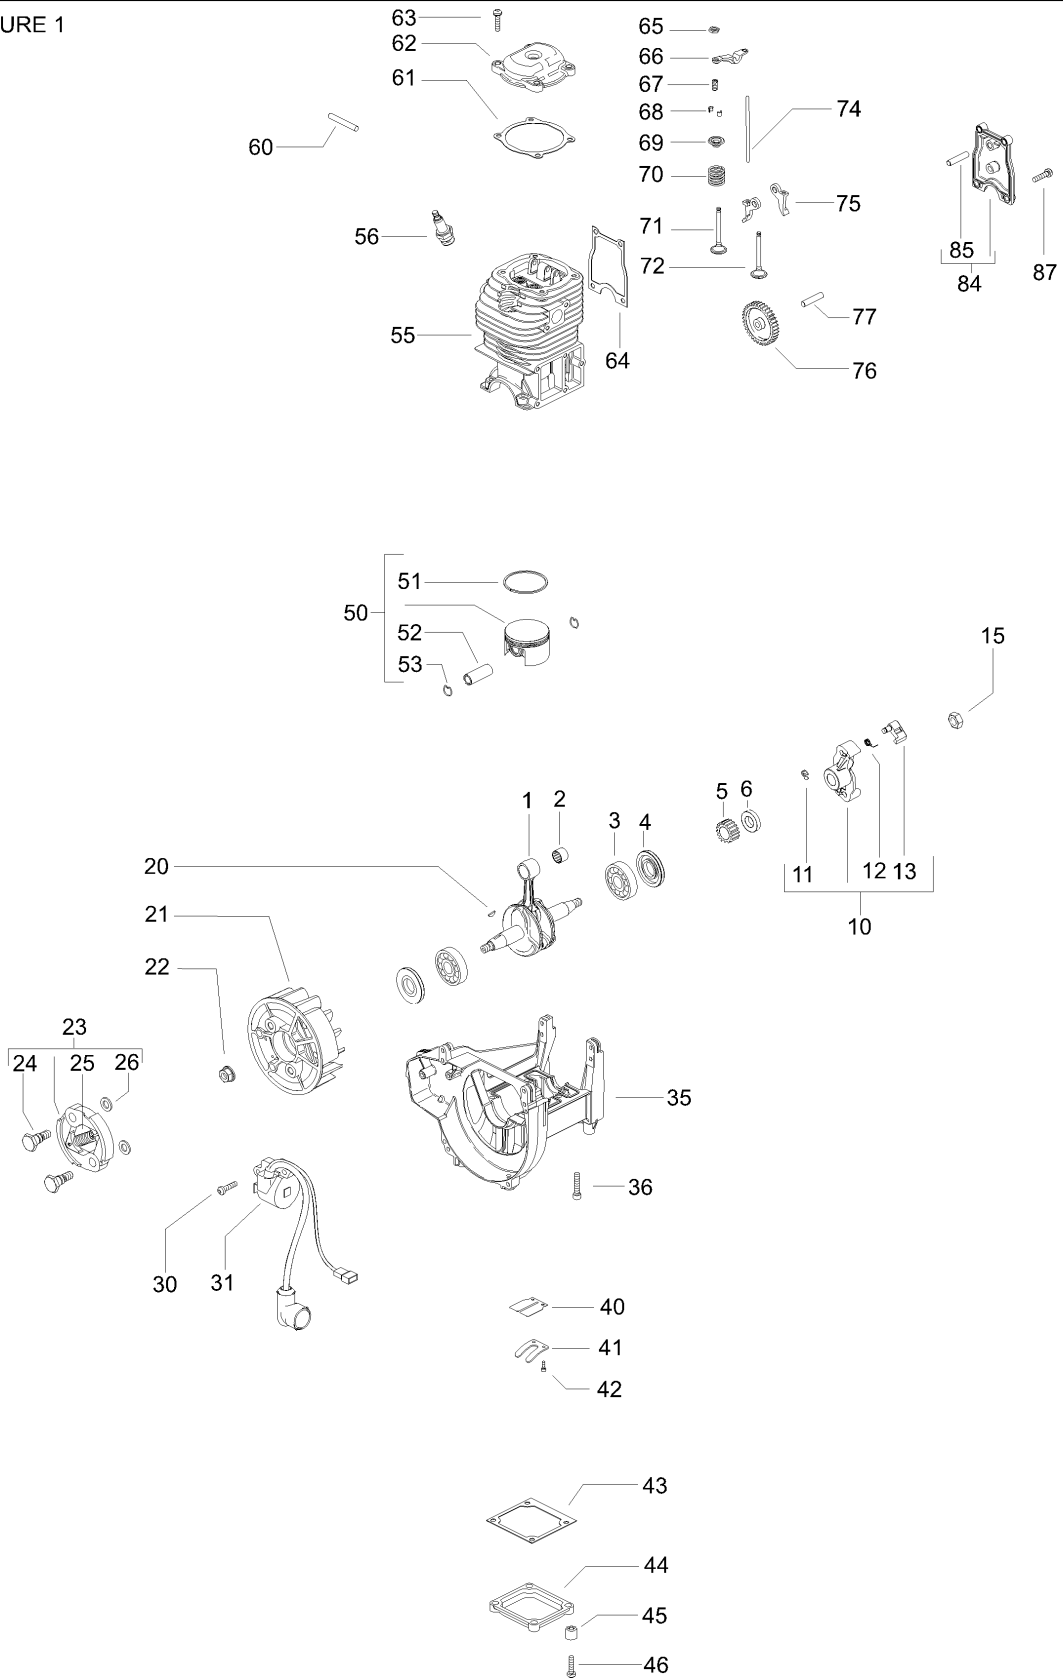

FIGURE 1

Item	PN	Qty	Description
FIGURE 1			
1	538243600	1	crankshaft ass'y
2	538227335	1	needle bearing
3	538227541	2	ball bearing
4	538243174	2	seal
5	538242213	1	gear
6	538242223	1	seal 15/24-7
10	538242800	1	starter pawl ass'y
11	* 538111088	2	snap ring
12	* 538241782	2	spring
13	* 538241781	2	ratchet
15	538235218	1	nut M8
20	538227631	1	key
21	538242192	1	flywheel
22	538235218	1	nut M8
23	538248808	1	clutch ass'y
24	* 538242369	2	clutch pin
25	* 538241270	1	clutch spring
26	* 538241076	2	washer
30	538243520	2	screw M5x20 w.washer
31	538242444	1	ignition coil
35	538243545	1	crankcase
36	538227565	5	screw M5x25
40	538242215	1	blade
41	538242216	1	plate
42	538236531	2	screw M3x8
43	538242231	1	gasket
44	538242177	1	engine cover
45	538242477	4	bushing
46	538243520	4	screw M5x20 w.washer
50	538249162	1	piston kit
51	538227544	2	piston ring
52	538227344	1	piston pin
53	538229544	2	retaining ring
55	538243612	1	cylinder
56	538243546	1	spark plug RZ7C
60	538242428	1	pin
61	538242232	1	engine cover gasket
62	538242591	1	valve cover
63	538243520	4	screw M5x20 w.washer
64	538242230	1	gasket
65	538242508	2	nut
66	538243241	2	valve rocker
67	538243242	2	screw
68	538242467	4	valve cotter
69	538242429	2	cotter
70	538243259	2	spring
71	538242207	1	valve — exhaust

Item	PN	Qty	Description
72	538243534	1	valve — intake
74	538243243	2	rocker rod
75	538242179	2	valve rocker
76	538242178	1	gear
77	538244013	1	pin
84	538244014	1	cover
85	* 538244013	1	pin
87	538243520	4	screw M5x20 w.washer

Item	PN	Qty	Description
<b>FIGURE 3</b>			
C -	538242998	1	carburettor WYJ 327 A
B 1	* 538247955	1	repair kit K20 WYJ
A 2	** 538247956	1	gasket kit K20 WYJ
C 3	* 538225834	1	primer bulb
C 4	* 538247957	1	176-64 valve
C 5	* 538247958	1	spring
C 6	* 538247962	1	body ass'y pulse
C 7	* 538247961	1	valve
C 8	* 538250178	1	jet 0.51