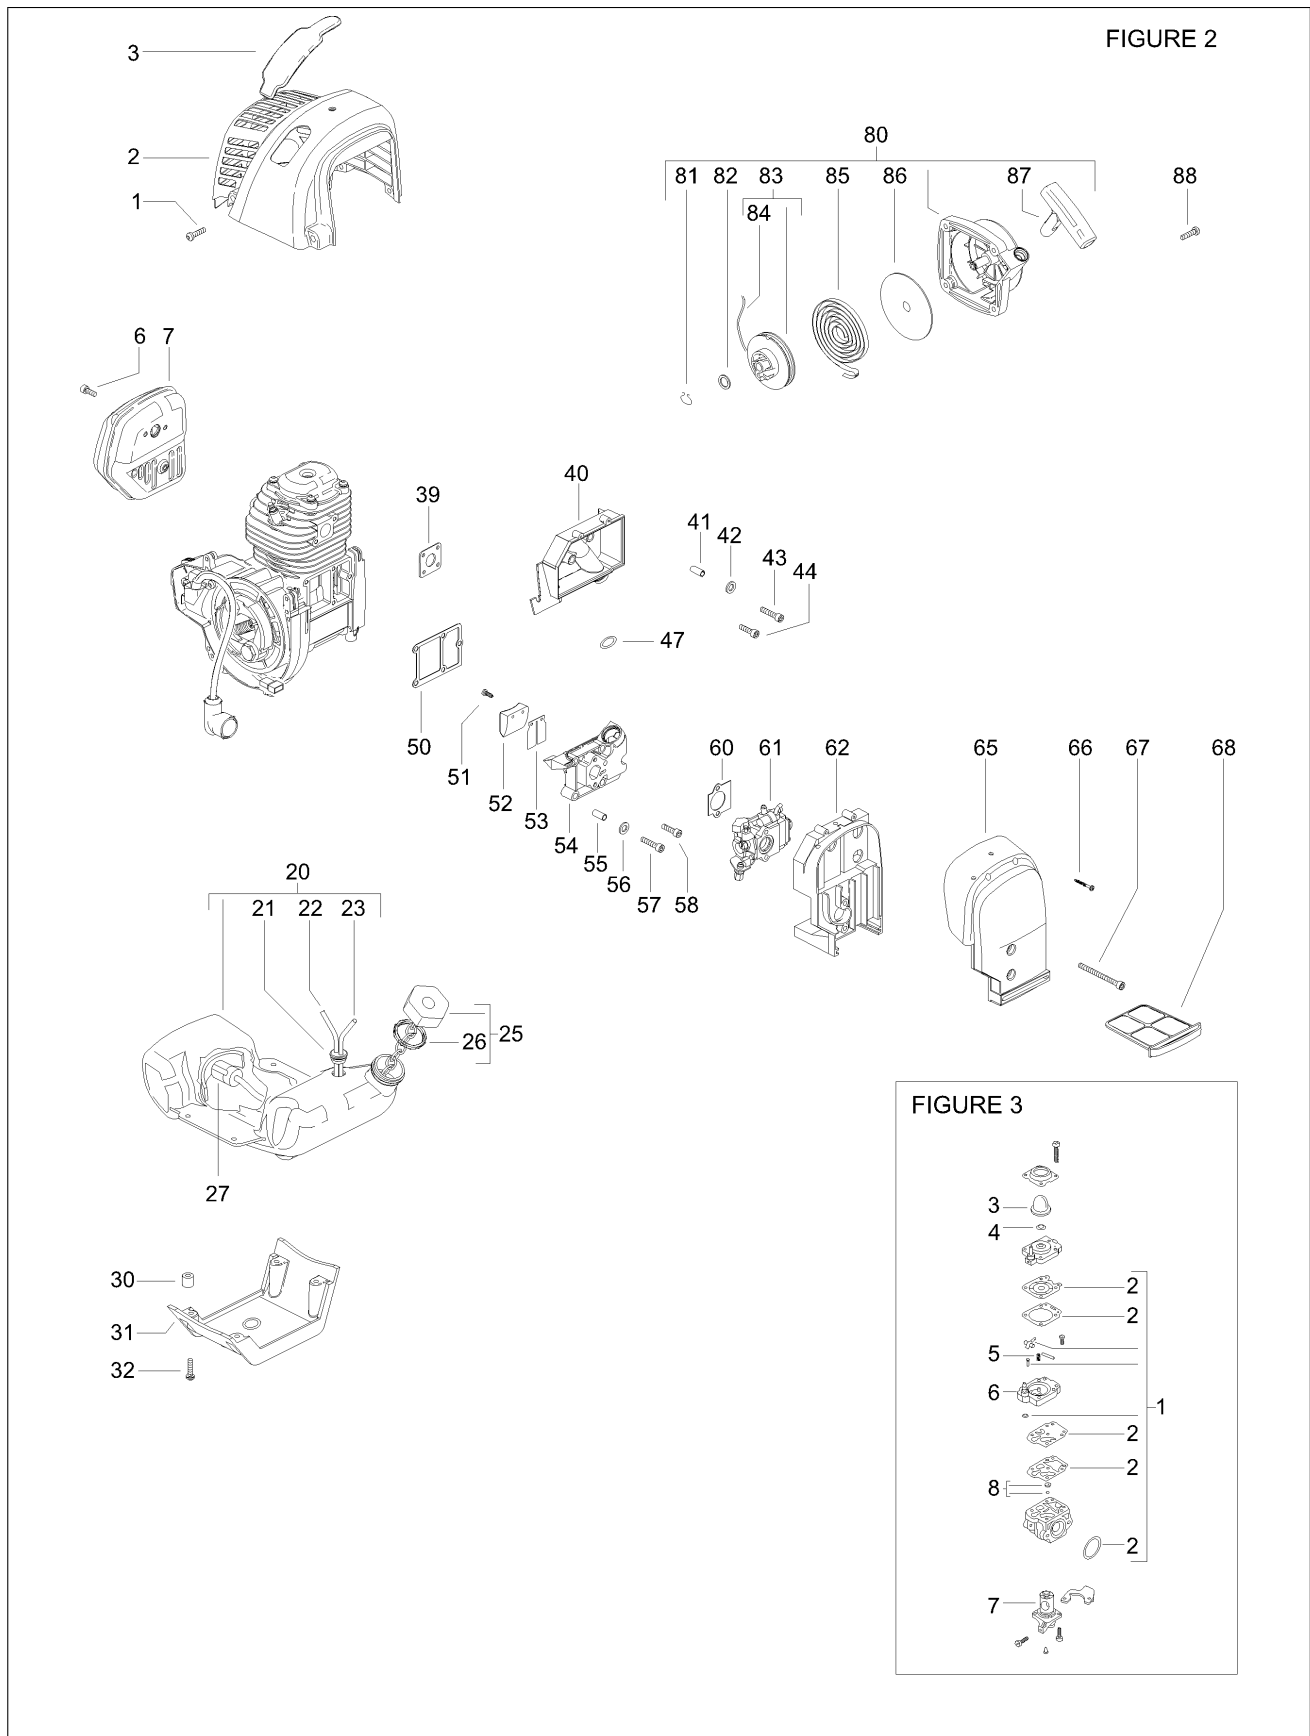

Item	PN	Qty	Description
FIGURE 2			
1	538243520	4	screw M5x20/washer
2	538242714	1	engine cover
3	538242188	1	spark plug cover
6	538235802	3	screw M5x14
7	538242245	1	muffler ass'y
20	538242250	1	fuel tank ass'y
21	* 538235675	1	fuel tank grommet
22	* 538229809	1	fuel hose 245 mm
23	* 538229743	1	fuel hose 150 mm
25	538242484	1	fuel cap
26	* 538236564	1	fuel cap gasket
27	538240452	1	fuel pick up
30	538242477	4	bushing
31	538242971	1	engine support
32	538243520	4	screw M5x20/washer
39	538243950	1	gasket
40	538242221	1	boot intake, upper
41	538240358	2	bushing
42	538235248	2	washer
43	538242173	1	screw 5x30
44	538235803	1	screw 5x25
47	538242449	1	OR 3068
50	538242229	1	gasket
51	538240618	2	screw 3x16
52	538242220	1	blade clamp
53	538242215	1	blade
54	538242183	1	boot intake, lower
55	538240358	2	bushing
56	538235248	2	washer
57	538242173	1	screw 5x30
58	538235803	4	screw 5x25
60	538242647	1	gasket
61	—	1	FIGURE 3
62	538242184	1	air filter housing
65	538242715	1	air filter cover
66	538240617	2	screw 3x25
67	538242450	1	screw M5x60
68	538242186	1	air filter
C 80	538242807	1	starter ass'y
81	* 538242789	1	seeger
B 82	* 538227470	1	washer
83	* 538249163	1	rope+pulley
B 84	** 538227703	1	rope
B 85	* 538227300	1	spring
86	* 538227467	1	spring shield
87	* 538240884	1	handle
88	538243520	4	screw M5x20/washer

Item	PN	Qty	Description
FIGURE 3			
C -	538242998	1	carburettor WYJ 327 A
B 1	* 538247955	1	repair kit K20 WYJ
A 2	** 538247956	1	gasket kit K20 WYJ
C 3	* 538225834	1	primer bulb
C 4	* 538247957	1	176-64 valve
C 5	* 538247958	1	spring
C 6	* 538247962	1	body ass'y pulse
C 7	* 538247961	1	valve
C 8	* 538250178	1	jet 0.51

A = ALTA ROTAZIONE	A = HIGH MOVING	A = HAUTE DEMANDE	A = GROBE NACHFRAGE
B = MEDIA ROTAZIONE	B = MEDIUM MOVING	B = MOYENNE DEMANDE	B = MITTELMAESSIGE
C = BASSA ROTAZIONE	C = SLOW MOVING	C = BASSE DEMANDE	C = WENIGE NACHFRAGE
NUOVI CODICI	NEW PARTS	NOUVELLE REFERENCES	NEU CODEX