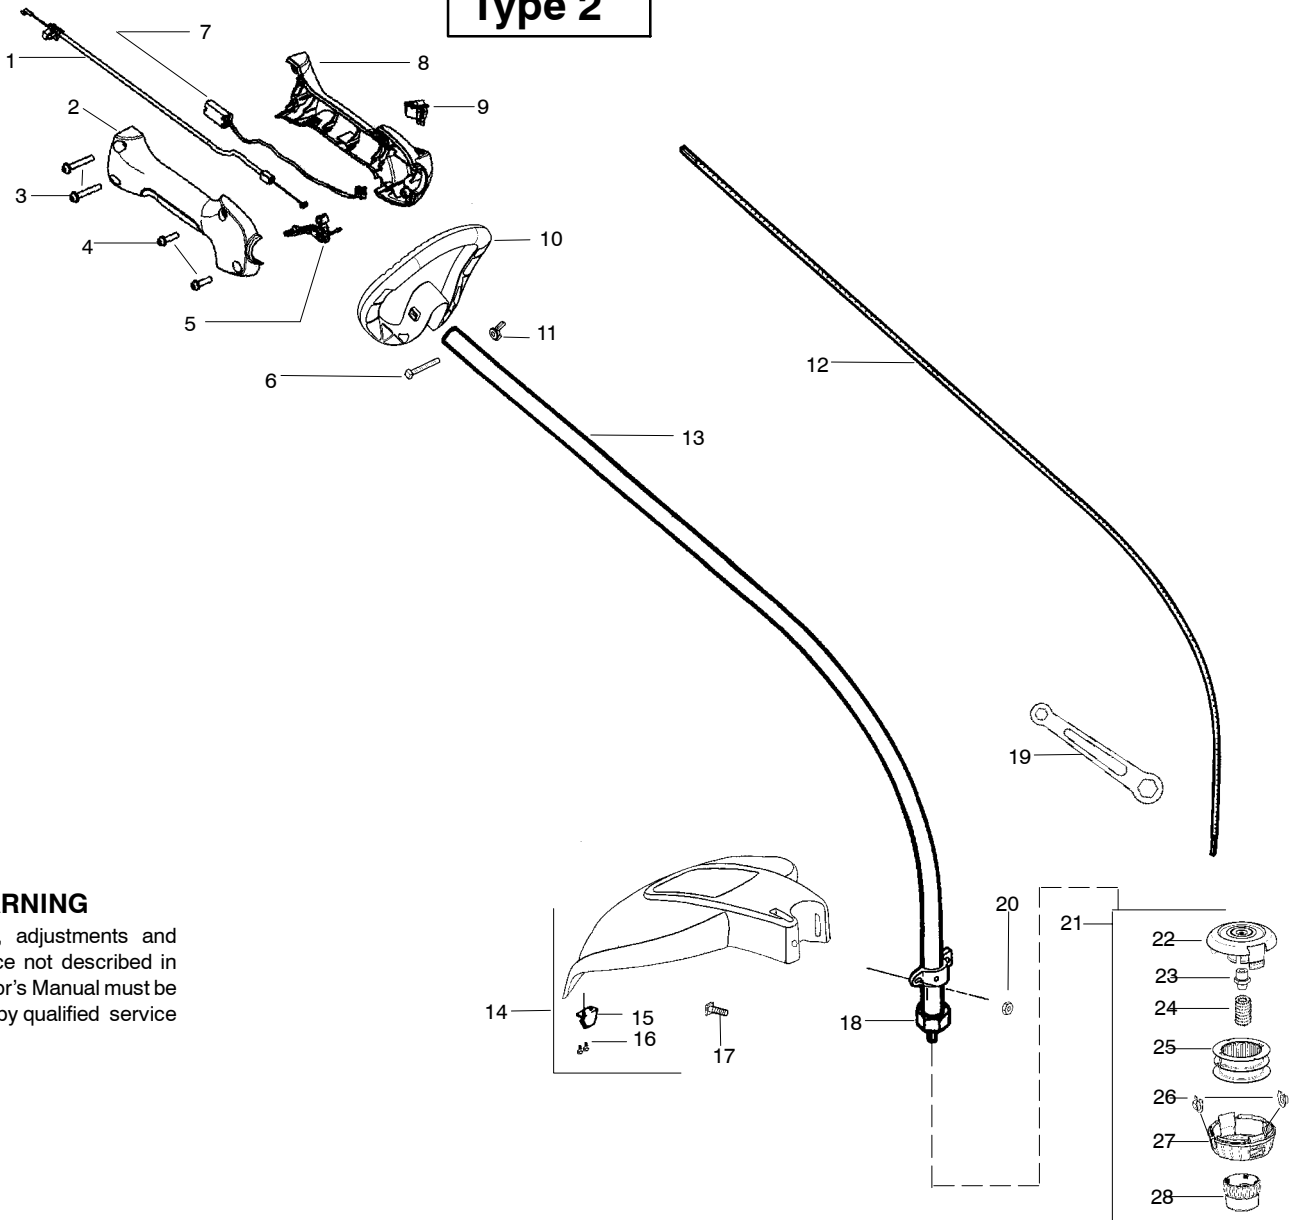

Type 2

WARNING

All repairs, adjustments and maintenance not described in the Operator's Manual must be performed by qualified service personnel.

Ref.	Part No.	Description	Ref.	Part No.	Description
1.	530059759	Assy – Throttle Cable	20.	530015197	Nut
2.	530057541	Throttle Hsg. (Right)	21.	537419205	Assy – TNG7 (Incl. 22,23,24,25,26,27,28)
3.	530016406	Screw	22.	537419303	Housing
4.	530015814	Screw	23.	537419901	Adapter
5.	530049107	Trigger	24.	537338801	Spring
6.	530015786	Bolt – Handle	25.	545080801	Assy – Wound Spool
7.	530054183	Assy – Wire	26.	537419701	Eyelet
8.	530059760	Throttle Hsg. (Left)	27.	537419401	Cover
9.	530069572	Kit – Switch	28.	537419601	Knob
10.	530058583	Assy – Handle (Incl. 6,11)			Not Shown
11.	530016152	Wingnut – Handle			
12.	545007503	Shaft – Flex			
13.	545010202	Kit – Drive Shaft Assy.			
14. ↗	545006021	Kit – Shield (Incl. 15,16,17,19,20)			
15.	530052286	Line Limiter		545123523	Operator Manual
16.	530015814	Screw		545116701	Decal – Shaft Warning
17.	530015820	Bolt – Shield		530058709	Bulb – Purge
18.	530057559	Dustcup		530058569	Choke Lever – Zama
19.	530056401	Wrench		530059297	Choke Lever – Walbro

↗ = NEW PART NUMBER FOR THIS IPL   * = REFER TO THE SERVICE REFERENCE INDICATED FOR MORE INFORMATION. (LOCATED AT END OF IPL)