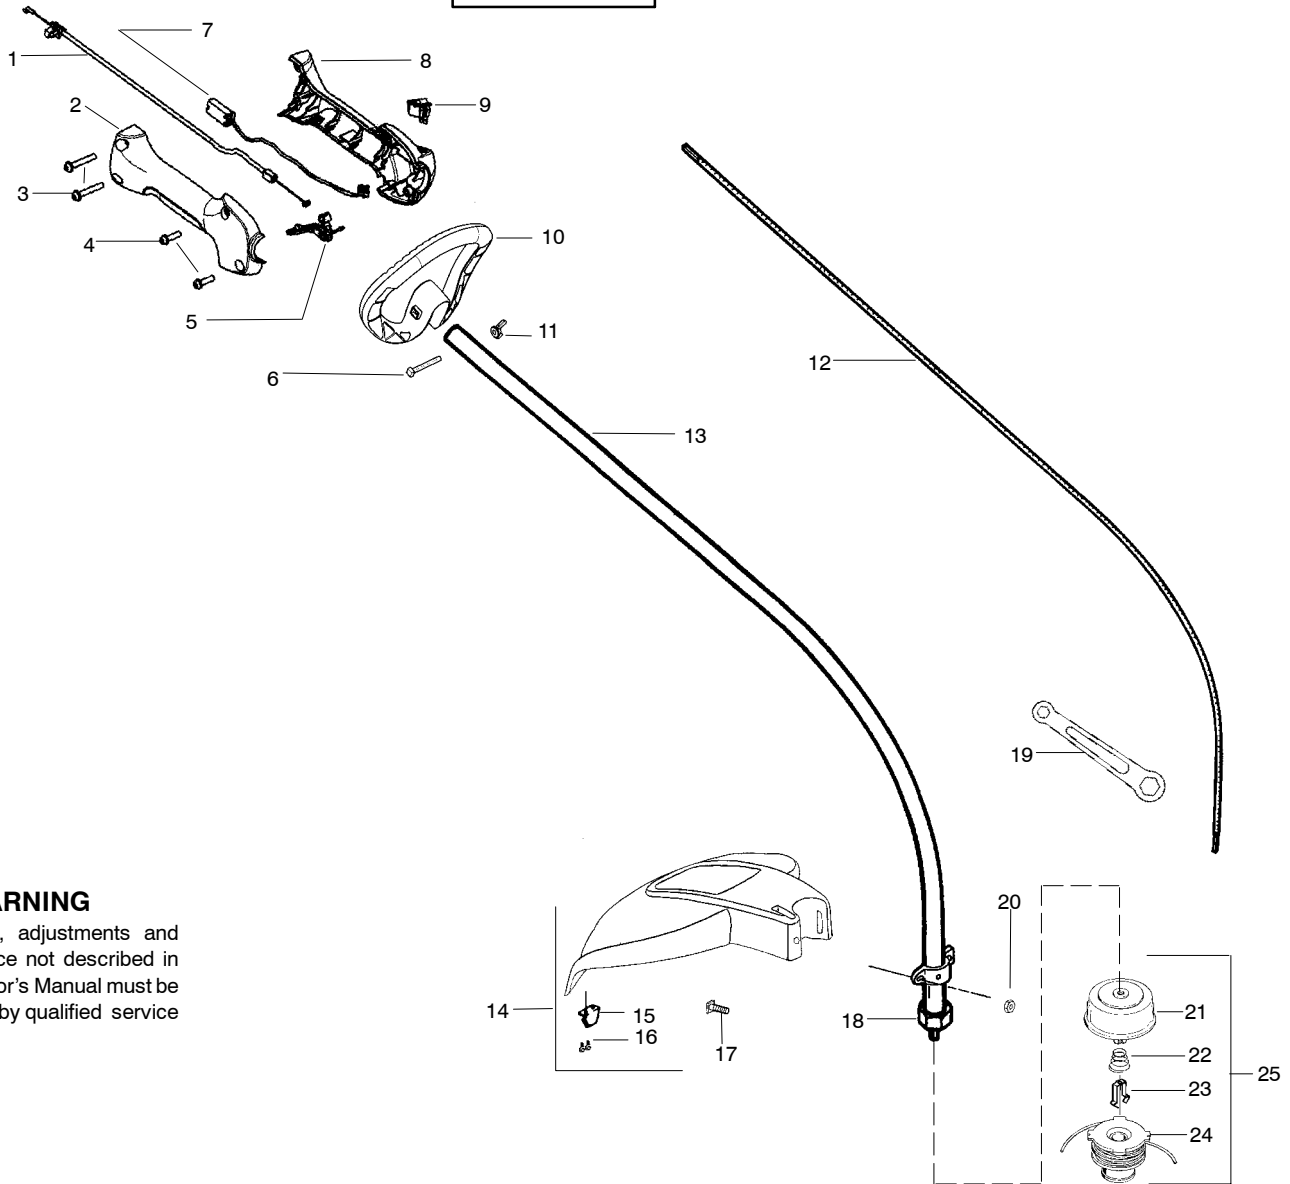

Type 1

WARNING

All repairs, adjustments and maintenance not described in the Operator's Manual must be performed by qualified service personnel.

Ref.	Part No.	Description	Ref.	Part No.	Description
1.	530059759	Assy - Throttle Cable	18.	530057559	Dustcup
2.	530057541	Throttle Hsg. (Right)	19.	530056401	Wrench
3.	530016406	Screw	20.	530015197	Nut
4.	530015814	Screw	21.	530095776	Assy - Hub.
5.	530049107	Trigger	22.	530053241	Spring
6.	530015786	Bolt - Handle	23.	530401957	'Retainer
7.	530054183	Assy - Wire	24.	530095845	Assy - Spool w/Line
8.	530059760	Throttle Hsg. (Left)	25.	530095846	Assy - Head TNG VI Assy. (Incl . 21,22,23,24)
9.	530069572	Kit - Switch	Not Shown		
10.	530058583	Assy - Handle (Incl. 6,11)		545082966	Operator Manual
11.	530016152	Wingnut - Handle		545116701	Decal - Shaft Warning
12.	545007503	Shaft - Flex		530058709	Bulb - Purge
13.	545010202	Kit - Drive Shaft Assy.		530058569	Choke Lever - Zama
14.	545006021	Kit - Shield (Incl.15,16,17,19,20)		530059297	Choke Lever - Walbro
15.	530052286	Line Limiter			
16.	530015814	Screw			
17.	530015820	Bolt - Shield			