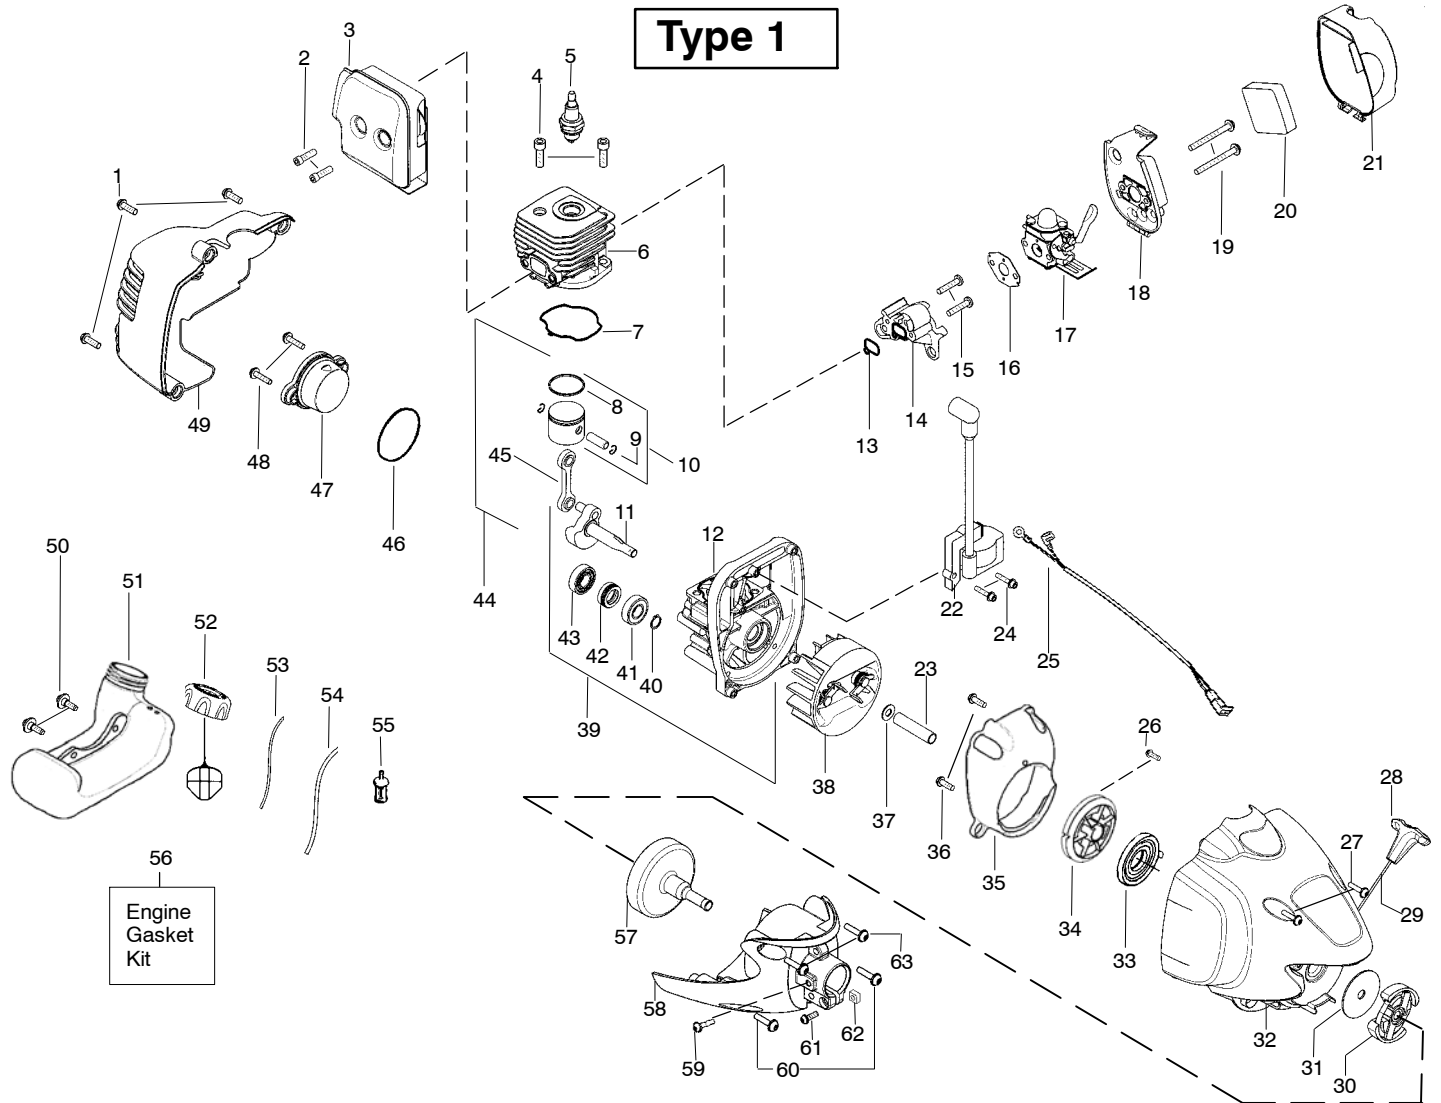

Ref.	Part No.	Description	Ref.	Part No.	Description	Ref.	Part No.	Description
1.	530015880	Screw	21.	530057569	Cover-Air Box	44.	530071785	Kit-piston/rod (Incl. 10,45)
2.	530058982	Bolt-Muffler	22.	530035505	Ignition Module	45.	530069945	Kit-Conn. Rod
3.	530059825	Assy-Muffler (Incl. 2)	23.	530059758	Spacer-Flywheel	46.	530071750	O-Ring-C'case (kit)
4.	530015953	Screw-Cylinder	24.	530016357	Screw	47.	530057954	Assy-Plug (incl.46)
5.	952030249	Spark Plug (RCJ 6Y)	25.	545015601	Assy-Switch wire	48.	530016386	Screw
6.	530012541	Cylinder	26.	530016391	Screw	49.	530057539	Shroud-Rear
7.	530071750	Seal-Cylinder (kit)	27.	530015810	Screw	50.	530016445	Retainer-Tank
8.	530055120	Piston Ring	28.	530054834	Handle-Starter	51.	530057974	Assy-Fuel Tank (incl. filter, lines & fuel cap)
9.	530015162	Retainer-Piston Pin	29.	530071798	Kit - Rope	52.	530057973	Assy-Fuel Cap
10.	530071833	Kit - Piston (Incl. 8, 9)	30.	530055122	Assy-Clutch	53.	530069247	Kit-Fuel Line (Small)
11.	530012579	Assy-Crankshaft	31.	530094189	Washer-Clutch	54.	530069216	Kit-Fuel Line (Large)
12.	530012582	Assy-Crankcase (Incl. 41,42,43)	32.	545016004	Assy.-Fan Hsg	55.	530095646	Assy-Fuel Pickup
13.	530071750	Seal-Cyl/Carb. (kit)	33.	530042086	Spring-Starter	56.	530071750	Kit-Engine Gasket (Incl. 7,13,16,46)
14.	530057547	Adapter-Carb.	34.	530071797	Kit-Starter Pulley	57.	530150247	Assy-Drum/Adaptor
15.	530016309	Screw	35.	530057548	Baffle	58.	545077301	Assy-Clutch Cover (Incl. 61,62)
16.	530071750	Gasket-Carb. (kit)	36.	530015880	Screw	59.	530016319	Screw-Align
17.	-----	Kit-Carb.	37.	530016463	Washer-Clutch Flat	60.	530015772	Screw
	530071822	Zama (C1U-W24)	38.	530039243	Assy-Flywheel	61.	530016381	Screw 12-24
	545081807	Walbro (WT-670)	39.	545102101	Assy-C'case & C'shaft (Incl. 11,12,40)	62.	530016382	Nut 12-24
(Note: Repair kits are not available for this carburetor)			40.	530015941	Retain. Ring-C'shaft	63.	530015814	Screw
18.	530059246	Air Box	41.	530055728	Outer Bearing			
19.	530016429	Screw	42.	530019264	Seal-C'shaft			
20.	530036575	Foam-Air Filter	43.	530032125	Inner Bearing			

↗ = NEW PART NUMBER FOR THIS IPL

* = REFER TO THE SERVICE REFERENCE INDICATED FOR MORE INFORMATION. (LOCATED AT END OF IPL)