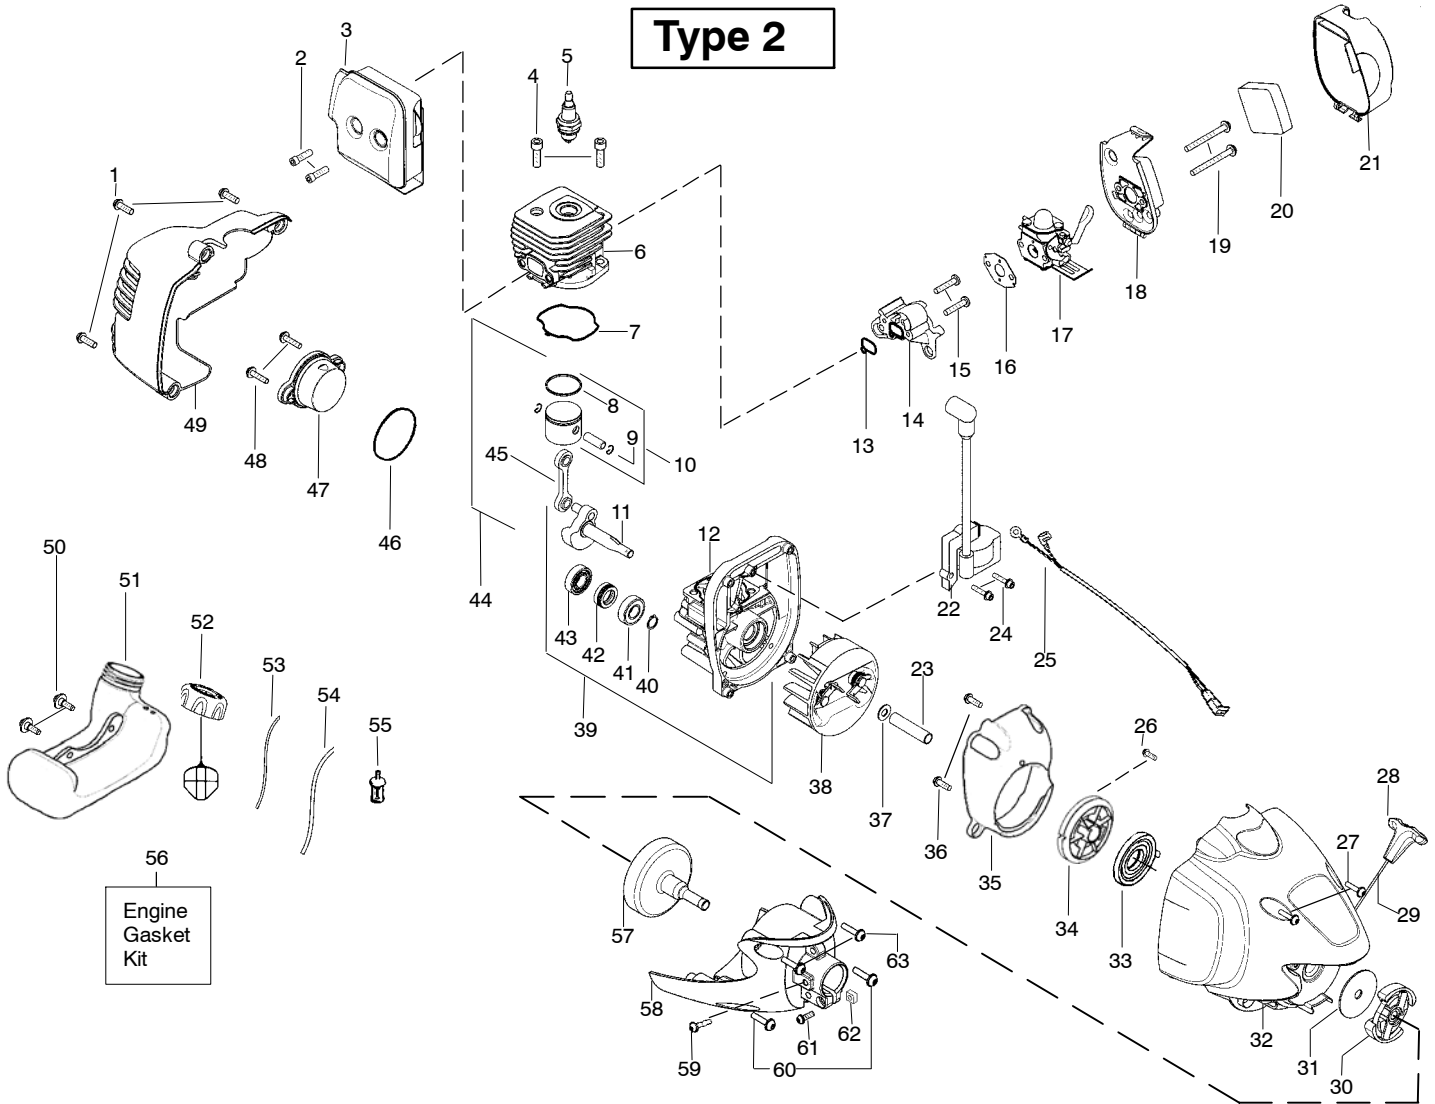

Ref.	Part No.	Description	Ref.	Part No.	Description	Ref.	Part No.	Description
1.	530015880	Screw	21.	530057569	Cover-Air Box	44.	530071785	Kit-piston/rod (Incl. 10,45)
2.	530058982	Bolt-Muffler	22.	530035505	Ignition Module	45.	530069945	Kit-Conn. Rod
3.	530059825	Assy-Muffler (Incl. 2)	23.	530059758	Spacer-Flywheel	46.	530071750	O-Ring-C'case (kit)
4.	530015953	Screw-Cylinder	24.	530016357	Screw	47.	530057954	Assy-Plug (incl.46)
5.	952030249	Spark Plug (RCJ 6Y)	25.	545015601	Assy-Switch wire	48.	530016386	Screw
6.	530012541	Cylinder	26.	530016391	Screw	49.	530057539	Shroud-Rear
7.	530071750	Seal-Cylinder (kit)	27.	530015810	Screw	50.	530016445	Retainer-Tank
8.	530055120	Piston Ring	28.	530054834	Handle-Starter	51.	530057974	Assy-Fuel Tank (incl. filter, lines & fuel cap)
9.	530015162	Retainer-Piston Pin	29.	530071798	Kit - Rope	52.	530057973	Assy-Fuel Cap
10.	530071833	Kit - Piston (Incl. 8, 9)	30.	530055122	Assy-Clutch	53.	530069247	Kit-Fuel Line (Small)
11.	530012579	Assy-Crankshaft	31.	530094189	Washer-Clutch	54.	530069216	Kit-Fuel Line (Large)
12.	530012582	Assy-Crankcase (Incl. 41,42,43)	32.	545016004	Assy.-Fan Hsg	55.	530095646	Assy-Fuel Pickup
13.	530071750	Seal-Cyl/Carb. (kit)	33.	530042086	Spring-Starter	56.	530071750	Kit-Engine Gasket (Incl. 7,13,16,46)
14.	530057547	Adapter-Carb.	34.	530071797	Kit-Starter Pulley	57.	530150247	Assy-Drum/Adaptor
15.	530016441	Screw	35.	545080601	Baffle	58.	545077301	Assy-Clutch Cover (Incl. 61,62)
16.	530071750	Gasket-Carb. (kit)	36.	530015880	Screw	59.	530016319	Screw-Align
17.	----	Kit-Carb.	37.	530016463	Washer-Clutch Flat	60.	530015772	Screw
	530071822	Zama (C1U-W24)	38.	530039243	Assy-Flywheel	61.	530016381	Screw 12-24
	545081807	Walbro (WT-670)	39.	545102101	Assy-C'case & C'shaft (Incl. 11,12,40)	62.	530016382	Nut 12-24
(Note: Repair kits are not available for this carburetor)			40.	530015941	Retain. Ring-C'shaft	63.	530015814	Screw
18.	530059246	Air Box	41.	530055728	Outer Bearing			
19.	530016429	Screw	42.	530019264	Seal-C'shaft			
20.	530036575	Foam-Air Filter	43.	530032125	Inner Bearing			

✓ = NEW PART NUMBER FOR THIS IPL

★ = REFER TO THE SERVICE REFERENCE INDICATED FOR MORE INFORMATION. (LOCATED AT END OF IPL)