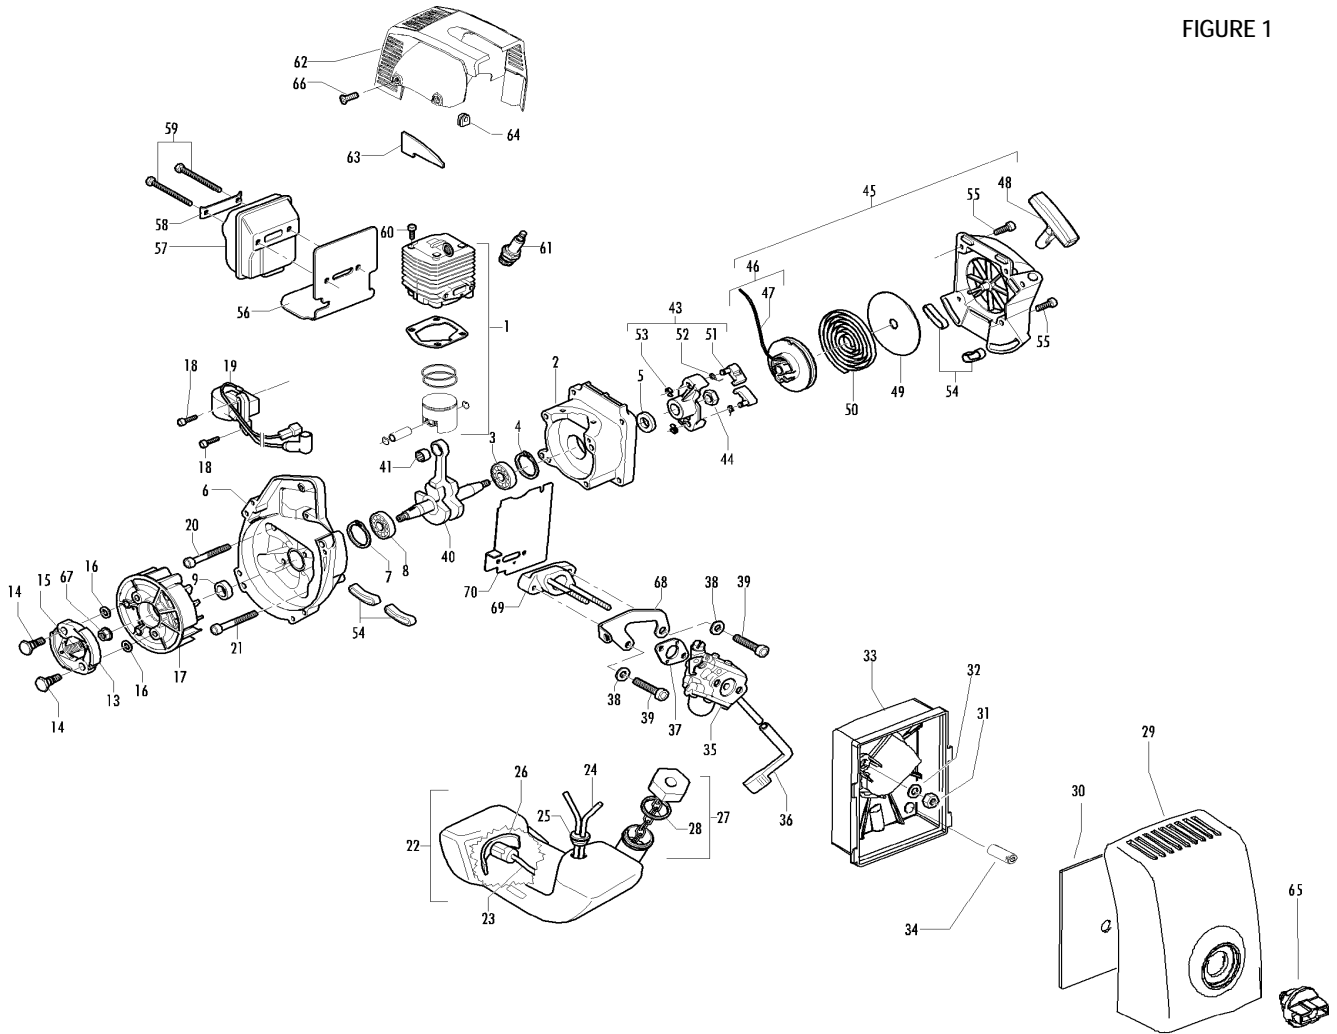

FIGURE 1

FIGURE 3

FIGURE 4

FIGURE 2

Item	P/N McC	P/N ELX	Qty	DESCRIPTION
<b>FIGURE 1</b>				
1	<b>FIGURE 2</b>			
2	247936	538247936	1	crankcase kit (starter)
3	• 235900	538235900	1	ball bearing 6002(15/32/9)
4	• 235899	538235899	1	seeger
C 5	• 228872	538228872	1	seal 13-32-5 (S7)
6	247935	538247935	1	crankcase kit (Flywheel)
7	• 235899	538235899	1	seeger ring
8	• 235900	538235900	1	ball bearing 6002(15/32/9)
C 9	• 228872	538228872	1	seal 13-32-5 (S7)
B 13	247937	538247937	1	clutch assy
14	• 241269	538241269	2	pin
C 15	• 241270	538241270	1	clutch spring
16	• 236956	538236956	2	washer
17	242673	538242673	1	flywheel
18	235806	538235806	2	screw M5x20
C 19	241298	538241298	1	ignition coil
20	235808	538235808	2	screw M5x50
21	235804	538235804	2	screw M5x30
C 22	241541	538241541	1	tank mix assy
B 23	• 229809	538229809	1	hose fuel mm245
B 24	• 229743	538229743	1	hose fuel 150mm
C 25	• 235675	538235675	1	fuel tank grommet
A 26	240452	538240452	1	pick up fuel
B 27	236563	538236563	1	fuel cap ass'y
A 28	• 236564	538236564	1	cap gasket
29	243743	538243743	1	air filter cover
B 30	243764	538243764	1	air filter
31	235642	538235642	1	nut M5
32	235248	538235348	1	washer
33	249579	538049579	1	air filter box
A 34	227143	538227143	1	spacer
C 35	<b>FIGURES 3,4</b>			
36	227255	538227255	1	choke knob
A 37	227692	538227692	1	gasket
38	235248	538235248	2	washer
39	235803	538235803	2	screw M5x25
40	241266	538241266	1	crankshaft assy
C 41	• 235742	538235742	1	needle bearing Ø 9x14x12
43	242800	538242800	1	starter pawl ass'y
44	235218	538235218	1	nut M8
C 45	242808	538242808	1	starter assy
B 46	• 249163	538249163	1	pulley/rope
A 47	•• 227703	538227703	1	rope
48	• 240884	538240884	1	starter handle
49	• 227467	538227467	1	spring shield
B 50	• 227300	538227300	1	rewind spring
B 51	• 241781	538241781	2	pawl
52	• 241782	538241782	2	spring shield
B 53	• 111088	538111088	2	snap ring
54	241248	538241248	4	fuel tank grommet
55	236527	538236527	4	screw M6x16
C 56	241280	538241280	1	muffler gasket
C 57	241432	538241432	1	muffler assy
58	• 227236	538227236	1	clamp
59	• 227274	538227274	2	screw M5x60