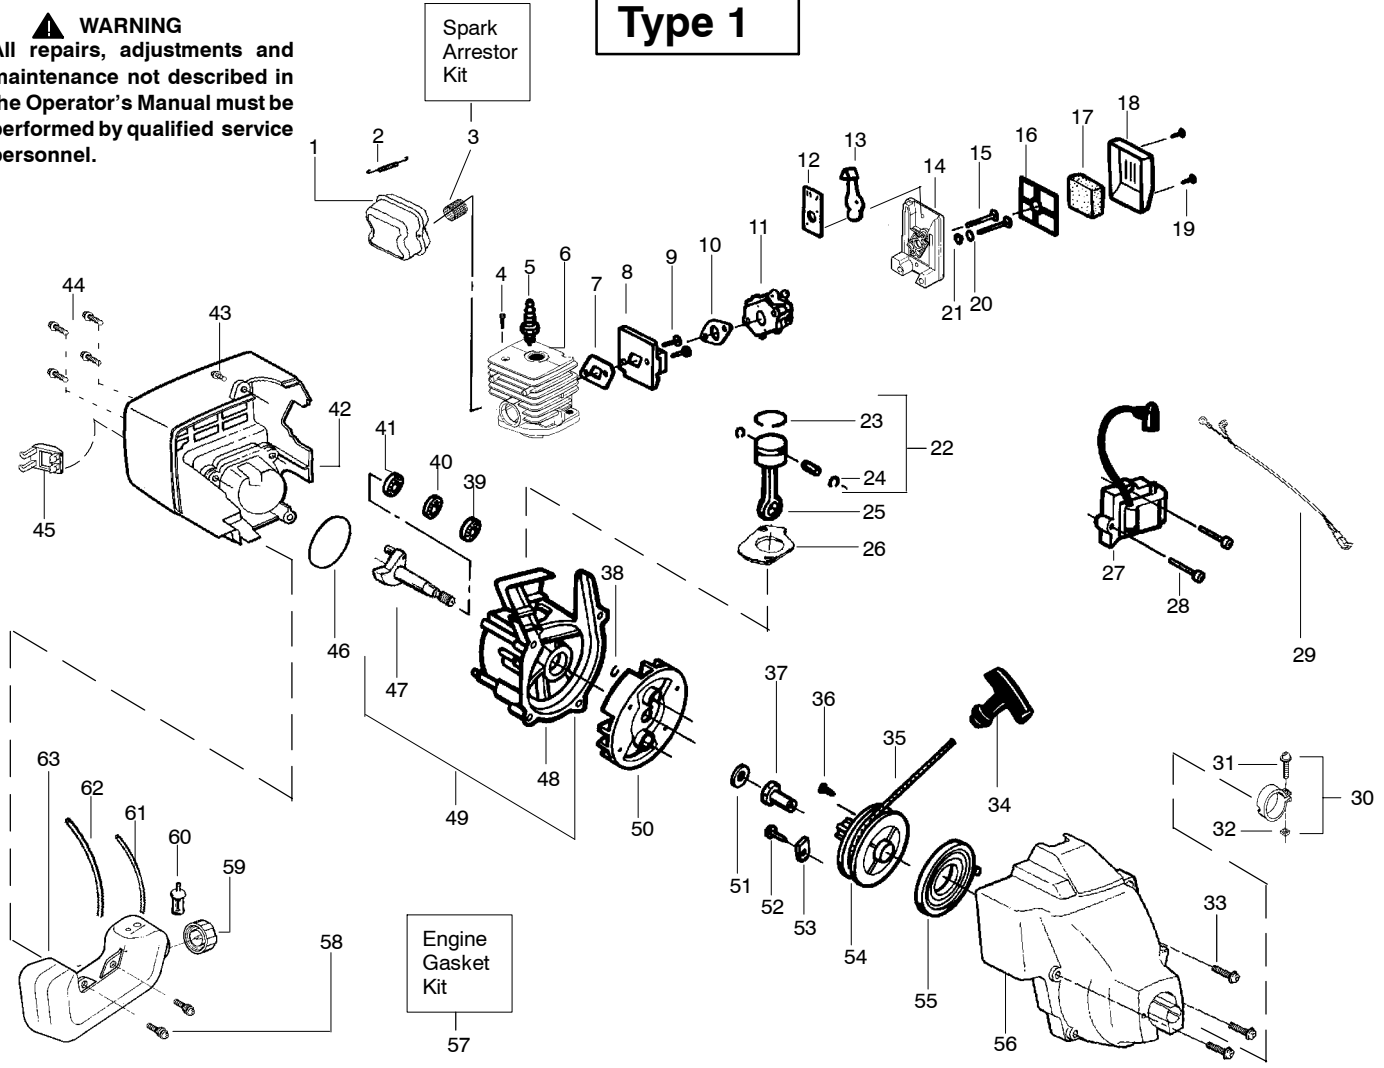

⚠ WARNING

All repairs, adjustments and maintenance not described in the Operator's Manual must be performed by qualified service personnel.

Type 1

Ref.	Part No.	Description	Ref.	Part No.	Description	Ref.	Part No.	Description
1.	530071396	Kit - Muffler (incl. 2)	22.	530071357	Kit - Piston (Incl. 23, 24 & Pin)	45.	530054536	Guard-Muffler
2.	530042088	Spring-Muffler	23.	530055120	Ring-Piston	46.	530071363	O-Ring-C'case (kit)
3.	530071391	Kit-Spark Arrestor	24.	530015162	Retainer-Piston Pin	47.	530054753	Assy-Crankshaft
4.	530015953	Screw-Cylinder	25.	530069945	Kit-Connecting Rod Assy	48.	530071627	Kit-Crankcase (Incl. 39-41)
5.	Champion	Spark Plug (RCJ 6Y)	26.	530071363	Gasket-Cylinder (kit)	49.	530071624	Assy-C'case & C'shaft (Incl. 38,47,48)
6.	530071359	Kit-Cylinder	27.	530039163	Module-Ignition	50.	530054115	Assy-Flywheel
7.	530071363	Gasket-Cyl/Carb.(kit)	28.	530016357	Screw	51.	530015828	Washer-Flat
8.	530057634	Adaptor-Carb.	29.	530049018	Assy-Switch Wire	52.	530015775	Screw
9.	530016014	Screw	30.	530056365	Assy-Nose Cone Clamp (Incls. 31 & 32)	53.	530027523	Retainer
10.	530071363	Gasket-Carb.(kit)	31.	530016381	Screw-Nose Cone	54.	530069400	Kit-Starter Pulley (Incl. 36)
11.	---	Kit - Carburetor Ass'y (C1U-W7D)	32.	530016382	Nut-Nose Cone	55.	530042085	Spring-Starter
	530071630	(C1U-W7D)	33.	530015810	Screw	56.	530071677	Kit-Fan Hsg. Assy.
	530071635	(WT-631)	34.	530027569	Handle-Starter	57.	530071363	Kit-Engine Gasket (Incl. 7,10,26,46)
Repair kits are not available for this carb. - Please order complete assy.			35.	530069232	Kit - Rope	58.	530016379	Retainer-Fuel Tank
12.	530038747	Plate-Choke Mounting	36.	530016392	Screw	59.	530014347	Assy-Fuel Cap w/ret.
13.	530038686	Shutter-Choke	37.	530038604	Coupling-Drive	60.	530095646	Assy-Fuel Pickup
14.	530052431	Box-Air	38.	530015941	Retain. Ring-C'shaft	61.	530069247	Kit-Fuel Line (Small)
15.	530016428	Screw	39.	530055728	Bearing-Outer	62.	530069216	Kit-Fuel Line (Large)
16.	530036569	Plate - Filter Support	40.	530019264	Seal-C'case	63.	530049296	Assy-Fuel Tank (Incl. cap, fuel line, filter)
17.	530036575	Foam-Air Filter	41.	530032125	Bearing-Inner			
18.	530036568	Cover-Air Filter	42.	530057026	Shroud-Rear			
19.	530016349	Screw	43.	530015934	Screw			
20.	530015852	Spacer-Choke	44.	530015810	Screw			
21.	530015254	Washer						

✓ = NEW PART NUMBER FOR THIS IPL

★ = REFER TO THE SERVICE REFERENCE INDICATED FOR MORE INFORMATION. (LOCATED AT END OF IPL)