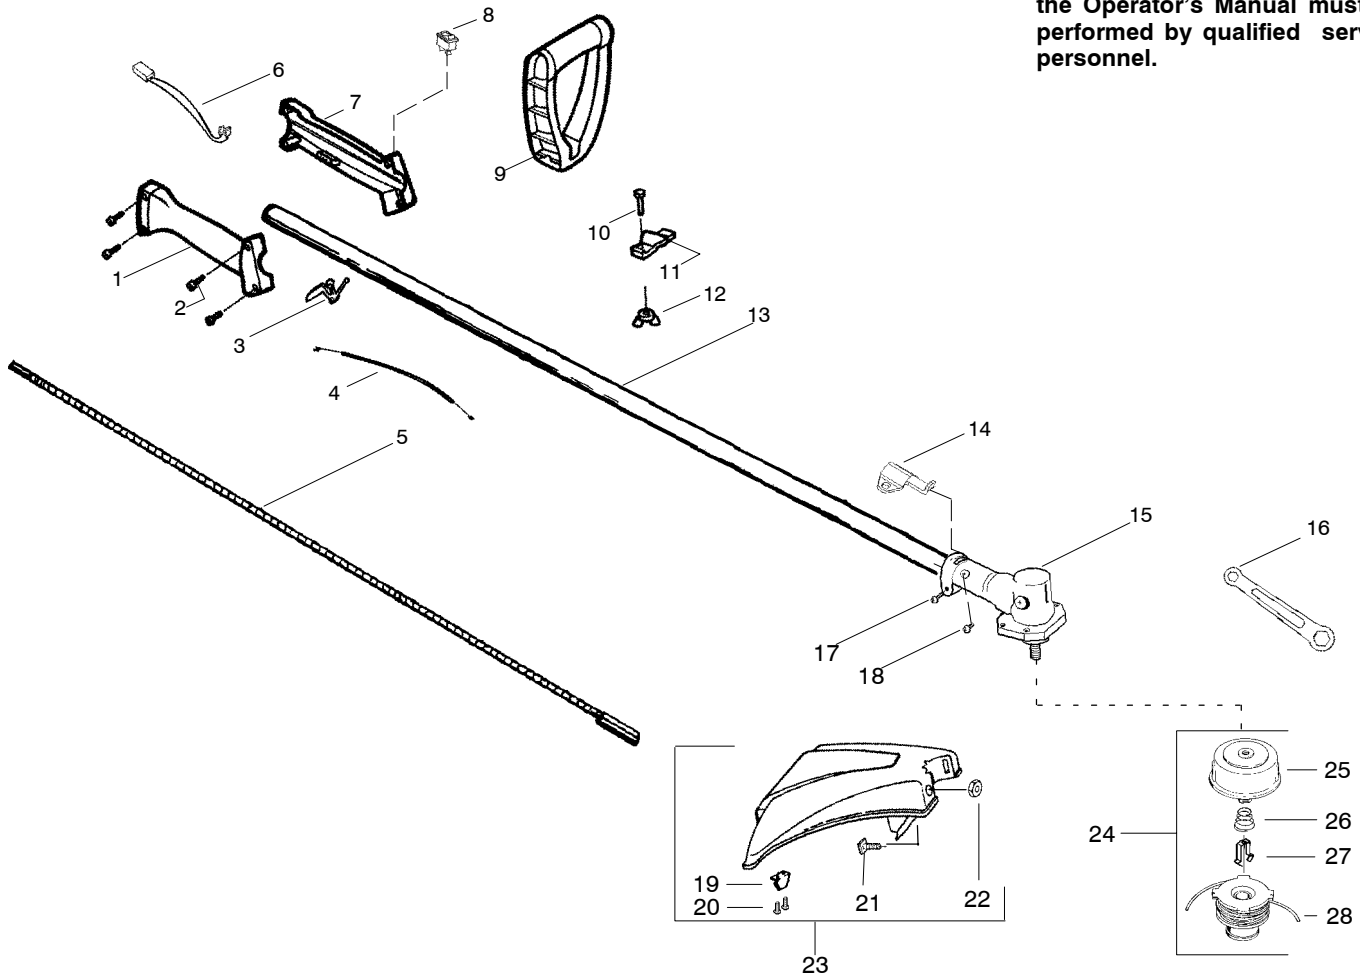

Type 1

⚠ WARNING
All repairs, adjustments and maintenance not described in the Operator's Manual must be performed by qualified service personnel.

Ref.	Part No.	Description	Ref.	Part No.	Description
1.	530069888	Kit- Throttle Hsg. (Right)	18.	530016224	Screw
2.	530016273	Screw- Throttle Hsg.	19.	530052285	Line Limiter
3.	530038682	Trigger	20.	530015966	Screw- Line Limiter
4.	530036744	Assy- Throttle Cable	21.	530015820	Bolt
5.	530096075	Flex- Drive Shaft	22.	530015197	Nut
6.	530054183	Assy- Leadwire	23.	530071804	Kit- Shield Ass'y. (incl. 16,19,20,21,22)
7.	530095382	Throttle Hsg. (Left)	24.	530056498	Assy- Cutting Head (Incl. 25-28)
8.	530069572	Kit- Switch	25.	530095772	Hub Ass'y
9.	530038708	Assist Handle	26.	530053241	Spring
10.	530015820	Bolt	27.	530401957	Clip- Retainer- Head
11.	530094742	Clamp- Handle	28.	530056500	Assy- Spool w/Line
12.	530016152	Wingnut	Not Shown		
13.	530071801	Assy- Drive Shaft Hsg.	----		Operator Manual
14.	530096067	Bracket- Shield	545076650		(Scan)
15.	530096068	Assy- Gear Box	545076649		(Euro)
16.	530056401	Wrench	530150312		Shaft Warning Decal
17.	530016014	Screw			