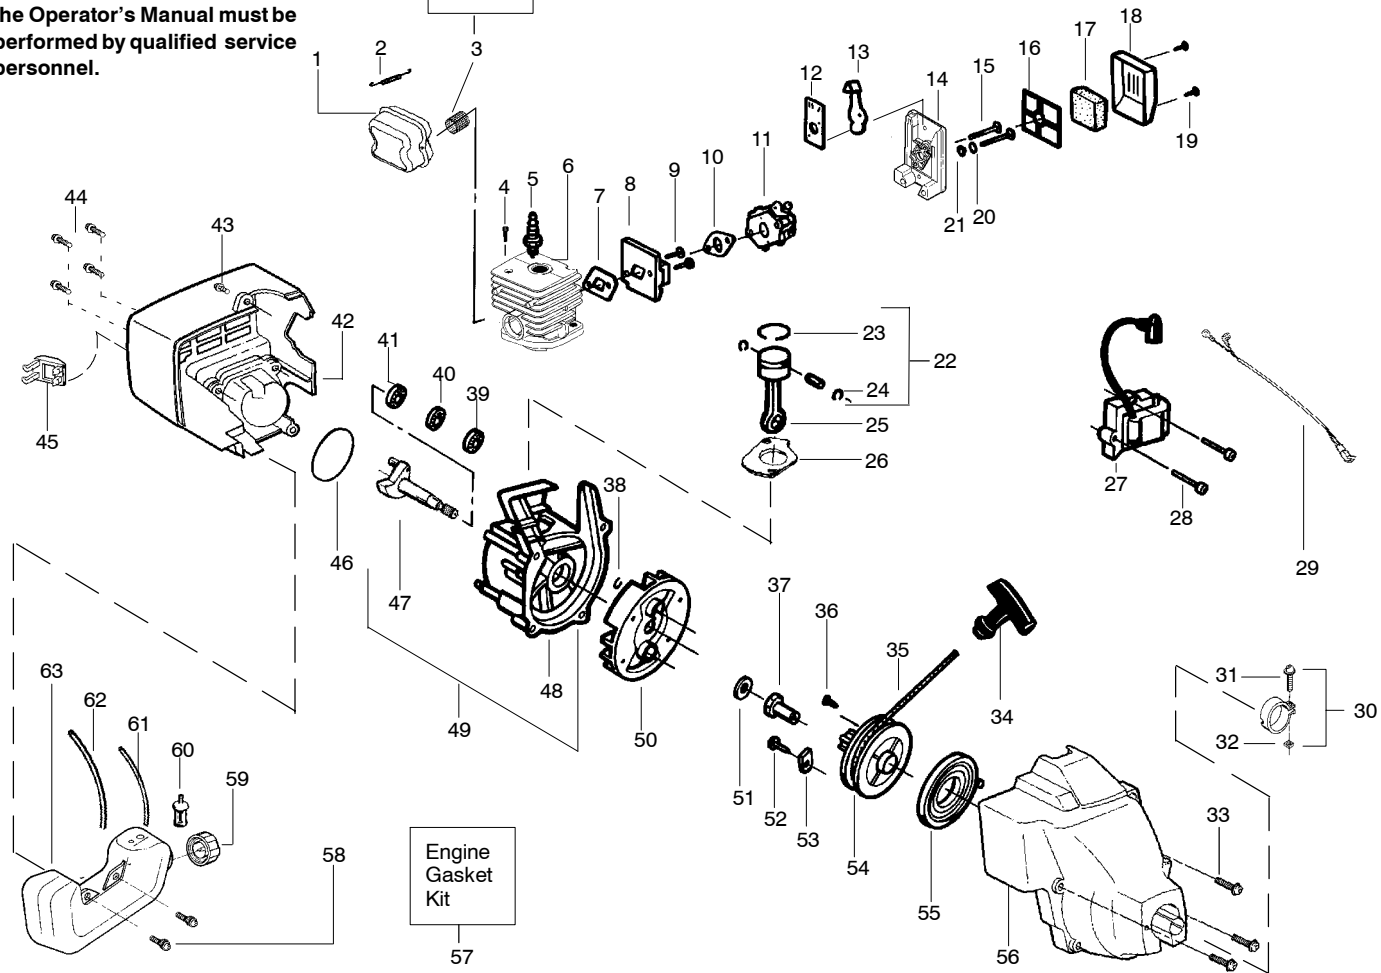

Type 2

⚠ WARNING
All repairs, adjustments and maintenance not described in the Operator's Manual must be performed by qualified service personnel.

Spark Arrestor Kit

Engine Gasket Kit

Ref.	Part No.	Description	Ref.	Part No.	Description	Ref.	Part No.	Description
1.	530071396	Kit - Muffler (incl. 2)	22.	530071357	Kit - Piston (Incl. 23, 24 & Pin)	45.	530054536	Guard-Muffler
2.	530042088	Spring-Muffler	23.	530055120	Ring-Piston	46.	530071363	O-Ring-C'case (kit)
3.	530071391	Kit-Spark Arrestor	24.	530015162	Retainer-Piston Pin	47.	530054753	Assy-Crankshaft
4.	530015953	Screw-Cylinder	25.	530069945	Kit-Connecting Rod Assy	48.	545050501	Assy-Crankcase (Incl. 39-41)
5.	Champion	Spark Plug (RCJ 6Y)	26.	530071363	Gasket-Cylinder (kit)	49.	530071624	Assy-C'case & C'shaft (Incl. 38,47,48)
6.	530071359	Kit-Cylinder	27.	530039163	Module-Ignition	50.	530054115	Assy-Flywheel
7.	530071363	Gasket-Cyl/Carb. (kit)	28.	530016357	Screw	51.	530015828	Washer-Flat
8.	530057634	Adaptor-Carb.	29.	530049018	Assy-Switch Wire	52.	530015775	Screw
9.	530016014	Screw	30.	530056365	Assy-Nose Cone Clamp (Incls. 31 & 32)	53.	530027523	Retainer
10.	530071363	Gasket-Carb. (kit)	31.	530016381	Screw-Nose Cone	54.	530069400	Kit-Starter Pulley (Incl. 36)
11.	---	Kit - Carburetor Ass'y (C1U-W7D)	32.	530016382	Nut-Nose Cone	55.	530042085	Spring-Starter
	530071630	(WT-631)	33.	530015810	Screw	56.	530071677	Kit-Fan Hsg. Assy.
	530071635	(WT-631)	34.	530027569	Handle-Starter	57.	530071363	Kit-Engine Gasket (Incl. 7,10,26,46)
Repair kits are not available for this carb. - Please order complete assy.			35.	530069232	Kit - Rope	58.	530016379	Retainer-Fuel Tank
12.	530038747	Plate-Choke Mounting	36.	530016392	Screw	59.	530014347	Assy-Fuel Cap w/ret.
13.	530038686	Shutter-Choke	37.	530038604	Coupling-Drive	60.	530095646	Assy-Fuel Pickup
14.	530052431	Box-Air	38.	530015941	Retain. Ring-C'shaft	61.	530069247	Kit-Fuel Line (Small)
15.	530016428	Screw	39.	530055728	Bearing-Outer	62.	530069216	Kit-Fuel Line (Large)
16.	530036569	Plate - Filter Support	40.	530019264	Seal-C'case	63.	530049296	Assy-Fuel Tank (Incl. cap, fuel line, filter)
17.	530036575	Foam-Air Filter	41.	530032125	Bearing-Inner			
18.	530036568	Cover-Air Filter	42.	530057026	Shroud-Rear			
19.	530016349	Screw	43.	530015934	Screw			
20.	530015852	Spacer-Choke	44.	530015810	Screw			
21.	530015254	Washer						

↗ = NEW PART NUMBER FOR THIS IPL

★ = REFER TO THE SERVICE REFERENCE INDICATED FOR MORE INFORMATION. (LOCATED AT END OF IPL)