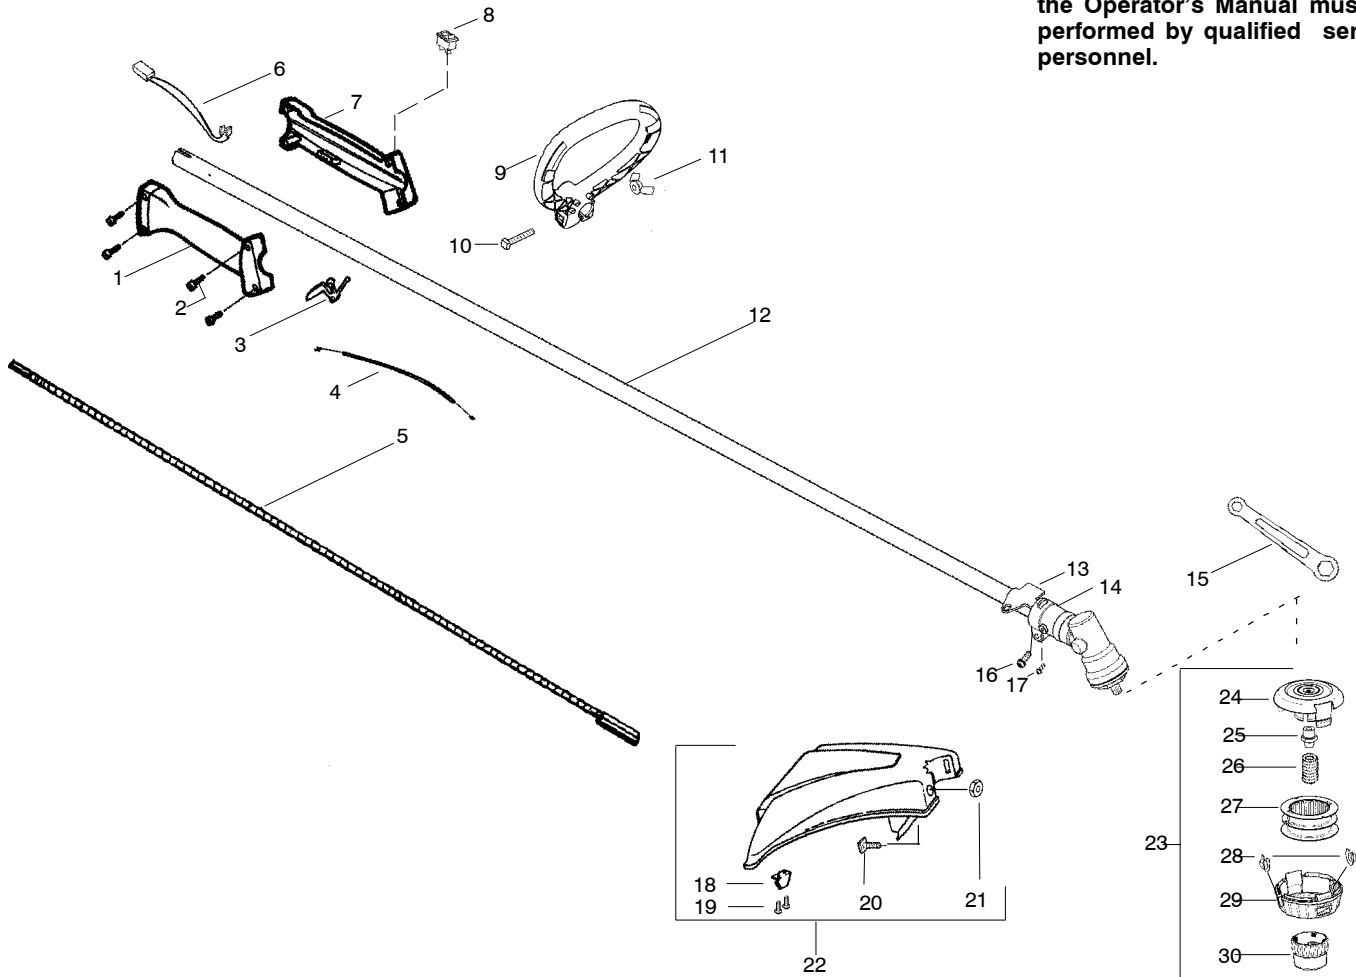

Type 2

⚠ WARNING
All repairs, adjustments and maintenance not described in the Operator's Manual must be performed by qualified service personnel.

Ref.	Part No.	Description	Ref.	Part No.	Description
1.	530069888	Kit-Throttle Hsg. (Right)	20.	530015820	Bolt
2.	530016349	Screw-Throttle Hsg.	21.	530015197	Nut
3.	530038682	Trigger	22.	530071804	Kit-Shield Ass'y. (incl. 15,18,19,20,21)
4.	530036744	Assy-Throttle Cable	23.	537419202	Assy-TNG 7 Head (Incl. 24,25,26,27,28,29,30)
5.	530096075	Flex-Drive Shaft	24.	537419302	Housing
6.	530054183	Assy-Leadwire	25.	537419801	Adapter
7.	530095382	Throttle Hsg. (Left)	26.	537338801	Spring
8.	530069572	Kit-Switch	27.	530096328	Assy-Wound Spool
9.	530058580	Assy-Assist Handle (Incl. 10,11)	28.	537419701	Eyelet
10.	530015821	Bolt	29.	537419401	Cover
11.	530016152	Wingnut	30.	537419601	Knob
12.	530071801	Assy-Drive Shaft Hsg.		Not Shown	
13.	530096067	Bracket-Shield		---	Operator Manual (Scan)
14.	530096068	Assy-Gear Box		545082960	545082959 (Euro)
15.	530056401	Wrench		530150312	Shaft Warning Decal
16.	530016014	Screw			
17.	530016224	Screw			
18.	530052285	Line Limiter			
19.	530015966	Screw-Line Limiter			

✓ = NEW PART NUMBER FOR THIS IPL

★ = REFER TO THE SERVICE REFERENCE INDICATED FOR MORE INFORMATION. (LOCATED AT END OF IPL)