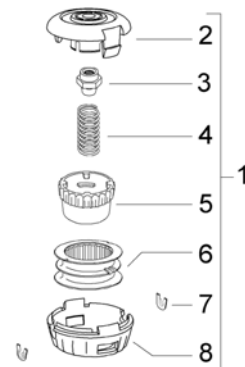

Brand	All
--------------	-----

date	27/03/2006
number	MBEN2006_V130000001

Models

BENT SHAFT (without gearbox)	
952715415	W/E Featherlite (Aust) XT25
952715448	McCulloch Trimmac TM251 GT
952715459	Partner Colibri II GT
952715462	McCulloch Trimmac SL
952715467	McCulloch Trimmac TM281 GT
952715468	Partner T281 GT
952715469	Flymo XLT 250
952715621	Okay T212 GT
952715622	McCulloch Trimmac TM252 GT
952715624	Poulan Pro 025 export
952715626	Poulan Pro 032 export
952715631	McCulloch Twist-n-Edge
STRAIGHT SHAFT (with gearbox)	
952715416	W/E Featherlite (Aust) SST
952715449	Trimmac TM251 SST
952715460	Partner SST250
952715463	McCulloch Trimmac ST
952715470	Flymo XLT 2000
952715471	Flymo XLT 3000
952715483	Partner T330
952715598	McCulloch Pro Mac 320X
952715623	McCulloch Trimmac TM252SST GT
952715625	Poulan Pro export 125
952715627	Poulan Pro 132 export

All USA trimmers and brushcutters listed above are now assembled (from 2006 on) with the new string head P25. Please see table below for the new spareparts' PN.

New P25 trimmer head

Item	P/N	Qty	DESCRIPTION
A 1	531025001	1	Trimmer head ⁽¹⁾
2	• 537419302	1	Body
3	• 537419801	1	Adapter 3/8" Left (for straight shaft models)
	• 537419901	1	Adapter 5/16" Right (for bent shaft models)
C 4	• 537338801	1	Spring
C 5	• 537419601	1	Knob
C 6	• 537419501	1	Spool, without line ⁽²⁾
C 7	• 537419701	2	Bushing
8	• 537419401	1	Cover

⁽¹⁾ Complete string heads have to be ordered as an accessory in sweden

⁽²⁾ Spool+line for the P25 string head may be ordered as an accessory in sweden, with PN 531025901