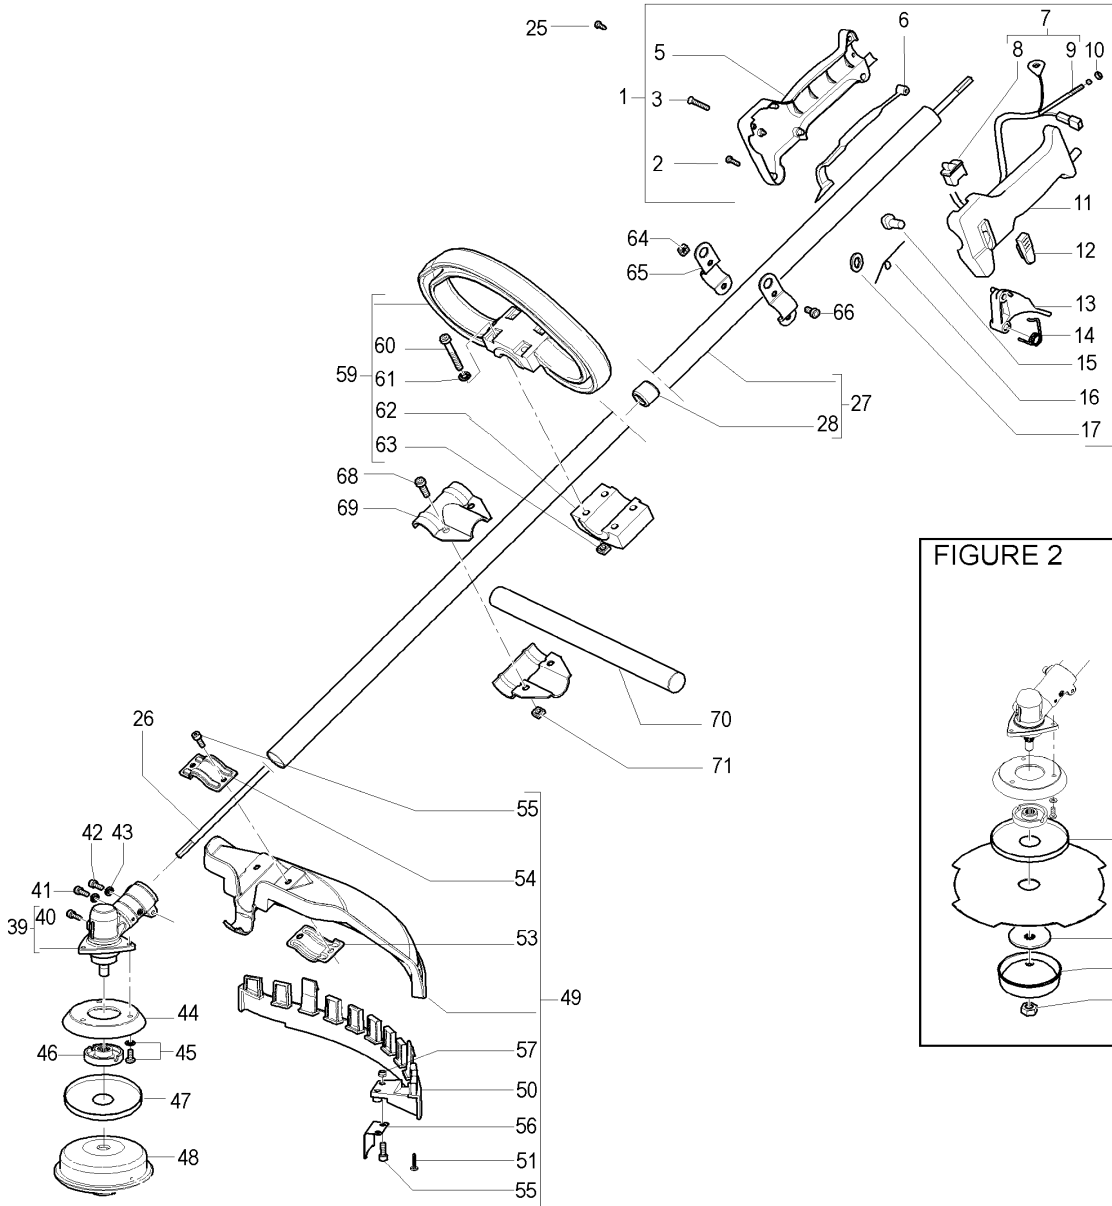

FIGURE 2

FIGURE 1