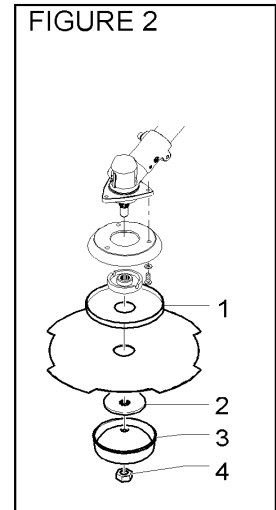

FIGURE 1

FIGURE 2

FIGURE 4

Item	P/N McC	P/N ELX	Qty	DESCRIPTION
------	---------	---------	-----	-------------

Item	P/N McC	P/N ELX	Qty	DESCRIPTION
------	---------	---------	-----	-------------

**FIGURE 1**

1	227280	538227280	1	trigger box assy
2	• 240618	538240618	2	screw 3x16
3	• 240883	538240883	4	screw 3x20
5	• 229836	538229836	1	half trigger box (right)
6	• 229819	538229819	1	safety lever
7	• 227067	538227067	1	cable/switch assy
8	•• 236394	538236394	1	switch
9	•• 227053	538227053	1	gas cable
10	• 235912	538235912	1	nut M6
11	• 229837	538229837	1	half trigger box (left)
12	• 229824	538229824	1	throttle advance slide
13	• 241296	538241296	1	throttle trigger
14	• 240019	538240019	1	throttle trigger spring
15	• 229823	538229823	1	throttle advance pin
16	• 229973	538229973	1	throttle advance spring
17	• 227065	538227065	1	retain
25	236981	538236981	2	screw
26	240486	538240486	1	drive shaft
27	242442	538242442	1	shaft assy
28	• 228192	538228192	5	bushing
39	242728	538242728	1	gear box
40	• 240151	538240151	1	screw M8x10
41	235802	538235802	1	screw 5x14
42	235803	538235803	1	screw 5x25
43	236529	538236529	2	split washer
44	242729	538242729	1	flange adapter
45	240688	538240688	3	screw M5 and washer
A 46	242815	538242815	1	flange
B 47	241155	538241155	1	spacer
A 48		<b>FIGURE 4</b>	1	string head
B 49	249155	538249155	1	guard ass'y
B 50	• 242644	538242644	1	guard extension
51	• 240862	538240862	1	screw M5x14
53	• 242752	538242752	1	lower clamp
54	• 242629	538242629	1	upper clamp
55	• 227563	538227563	4	screw M5x16
56	• 241973	538241973	1	line cutter
57	• 229208	538229208	2	nut
59	227068	538227068	1	front handle assy
60	• 228320	538228320	4	screw
61	• 236936	538236936	4	washer
62	• 227046	538227046	1	clamp
63	• 236642	538236642	4	nut