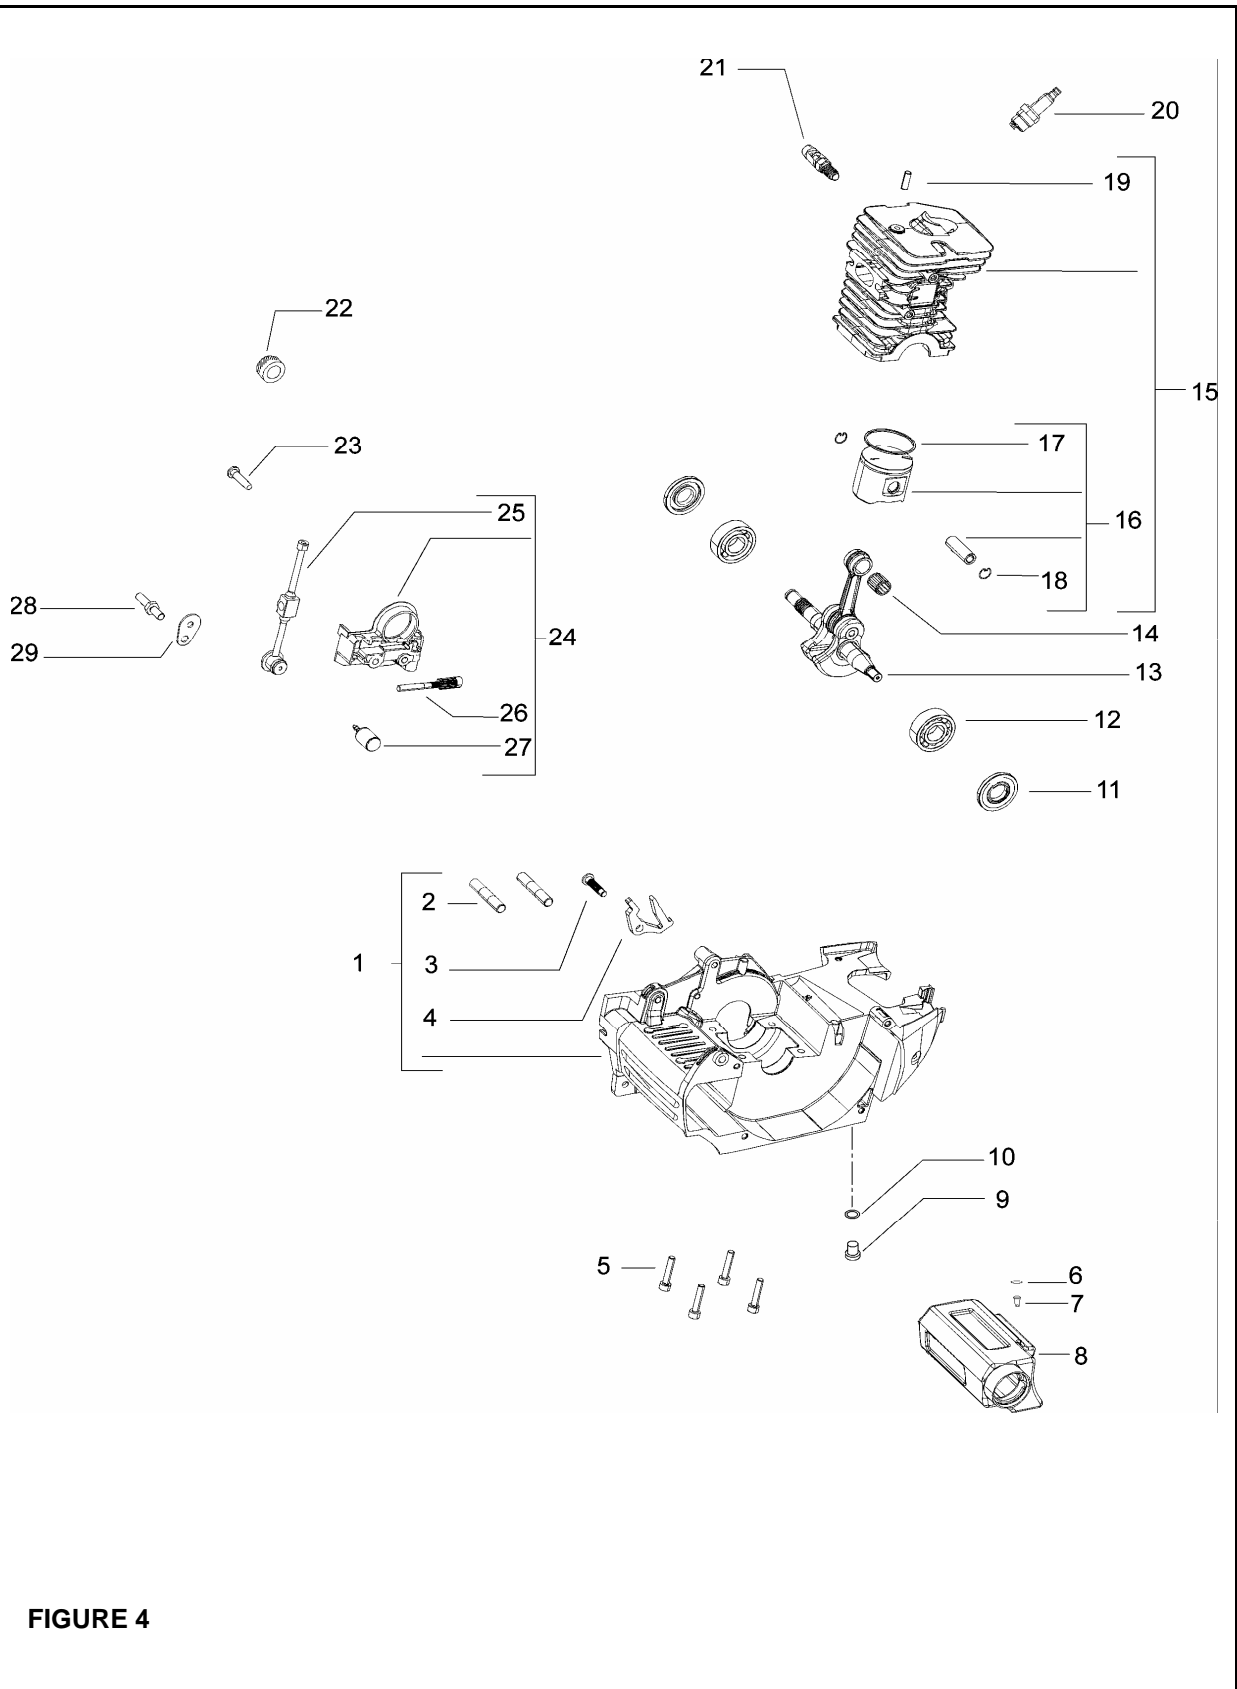

NEW P. NUMBERS

NOUVELLES REFERENCES

NEU CODEX

FIGURE 4

Item P/N McC P/N ELX Qty DESCRIPTION

Item P/N McC P/N ELX Qty DESCRIPTION

FIGURE 4

1	249708	538249708	1	crankcase kit
2	• 241881	538241881	2	bar bolt
3	• 235075	538235075	1	latch pivot
4	• 242367	538242367	1	brake latch
5	227565	538227565	4	screw
C 6	241717	538241717	1	felt
C 7	322199	538322199	1	valve
8	243097	538243097	1	oil tank
9	243340	538243340	1	grommet
10	236936	538236936	1	washer
B 11	243174	538243174	2	seal
C 12	227541	538227541	2	ball bearing
13	243172	538243172	1	crankshaft assy
14	501451601	501451601	1	needle bearing
C 15	249697	538249697	1	cylinder kit 42 cc
C	249698	538249698	1	cylinder kit 46 cc
C	249699	538249699	1	cylinder kit 49 cc
C	249700	538249700	1	cylinder kit 51 cc
B 16	• 249709	538249709	1	piston kit 42 cc
B	• 249710	538249710	1	piston kit 46 cc
B	• 249711	538249711	1	piston kit 49 cc
B	• 249712	538249712	1	piston kit 51 cc
B 17	•• 240085	538240085	1	piston ring 42cc
B	•• 240353	538240353	1	piston ring 46cc
B	•• 503289010	503289010	1	piston ring 49cc
B	•• 227543	538227543	1	piston ring 51cc
B 18	•• 737441000	737441000	2	snap ring
19	• 240319	538240319	1	bolt
A 20	240010	5382401010	1	spark plug RCJ7Y
21	94273	538094273	1	decompression valve
C 22	243415	538243415	1	endless screw
23	503202520	503202520	2	screw
A 24	243098	538243098	1	oil pump assy
B 25	• 243095	538243095	1	oil pump hose
C 26	• 249719	538249719	1	oil pump piston kit
C 27	• 225062	538225062	1	oil filter
28	240363	538240363	1	oil cap plate
C 29	240309	538240309	1	chain catcher