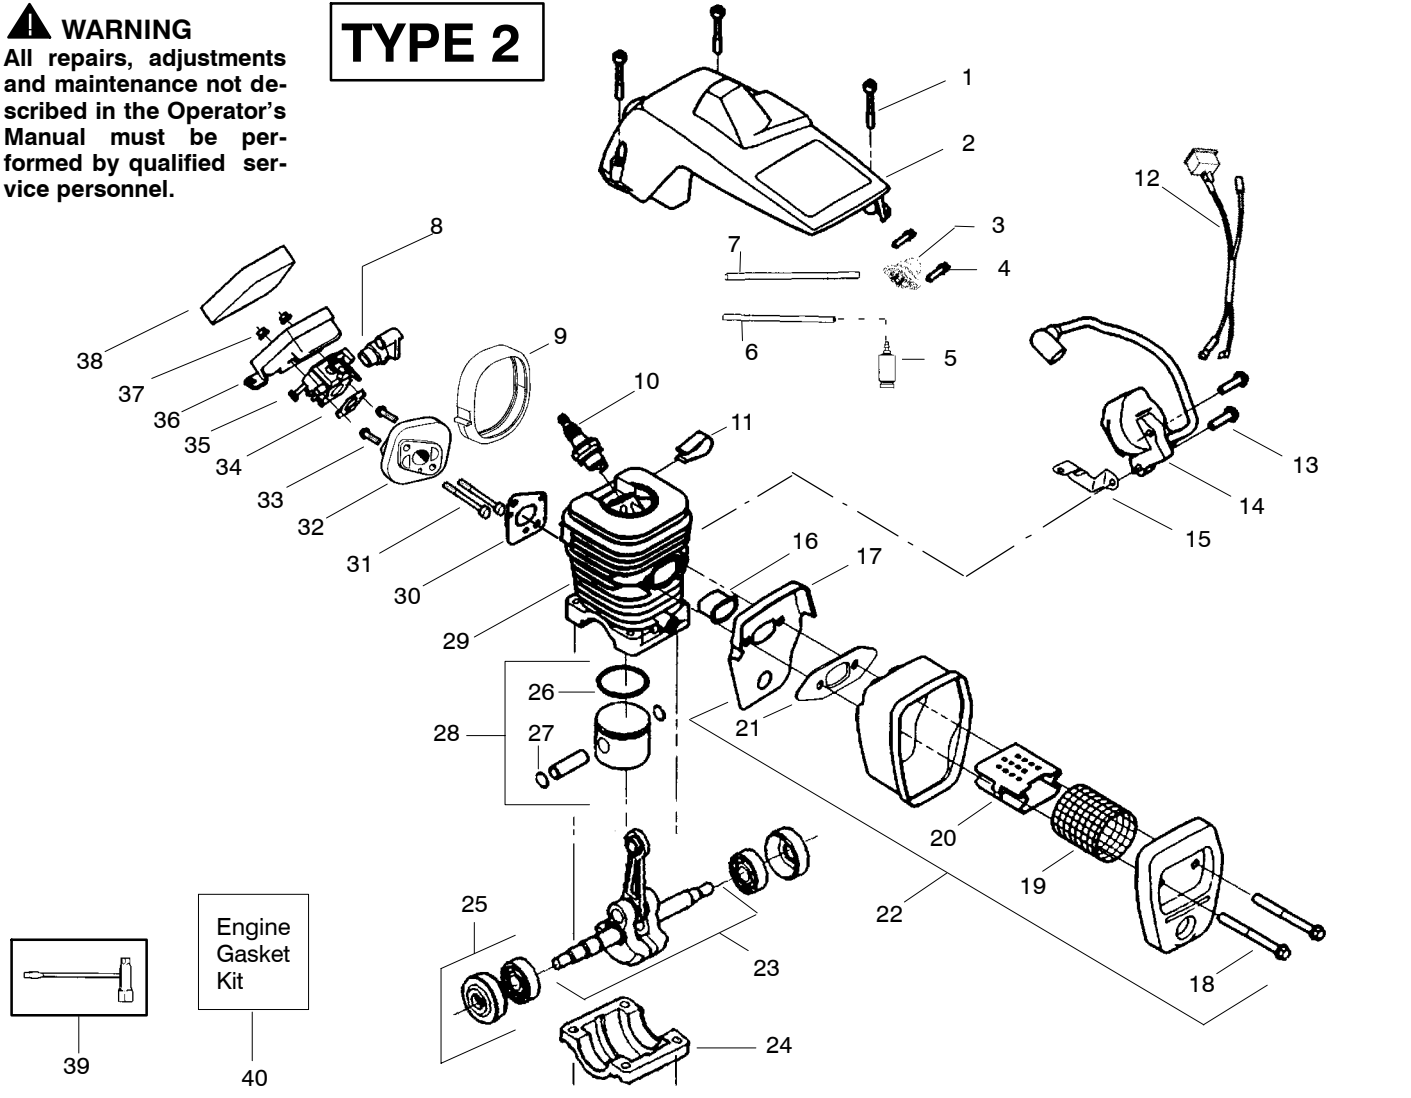

WARNING
All repairs, adjustments and maintenance not described in the Operator's Manual must be performed by qualified service personnel.

TYPE 2

Ref.	Part No.	Description	Ref.	Part No.	Description	Ref.	Part No.	Description
1.	530016153	Screw	19.	530036103	Screen-Spark	36.	530047604	Housing-Air Filter
2.	530056966	Shield-Cylinder	20.	530037813	Diffuser-Muffler	37.	530016101	Nut
3.	530047213	Assy-Air Purge	21.	530069608	Gasket-Muffler (kit)	38.	530037793	Air Filter - Foam
4.	530015780	Screw	22.	530047207	Assy-Muffler (Incl. 17-21)	39.	530031135	Wrench-Bar
5.	530095646	Assy-Fuel Pick-up	23.	530047062	Assy-Crankshaft	40.	530069608	Kit-Engine Gasket (incl. 34,30,21)
6.	530069247	Kit-Line Purge/Carb. (Small Dia)	24.	530037935	Cap-Crankcase			
7.	530069216	Kit-Line Purge/Tank (large line)	25.	530056363	Assy-Seal & Bearing			
8.	530049244	Grommet-Carb Adjust.	26.	530038729	Ring-Piston			
9.	530054144	Seal-Carb Adapter	27.	530015697	Retainer - Piston Pin			
10.	952030150	Spark Plug (RCJ-7Y)	28.	530071408	Kit-Piston - (incl. 26-27)			
11.	530016136	Clip-High Tension Lead	29.	530012411	Cylinder			
12.	530049117	Assy-Wire Harness (includes switch)	30.	530069608	Gasket-Carb. Adapter (kit)			
13.	530015814	Screw	31.	530016187	Screw			Not Shown
14.	530039167	Module-Ignition	32.	530049700	Carb. Adapter	530163664		Manual- (Scan)
15.	530047442	Strap-Ground	33.	530016386	Screw	530163665		Manual - (Euro I)
16.	530037652	Insulator-Heat	34.	530069608	Carb. Gasket (kit)	530163666		Manual - (Euro II)
17.	530049870	Back Plate-Muffler	35.	---	Kit-Carburetor (WT-391)	530054781		Decal-Warning
18.	530016132	Screw				530038478		Cap-limiter low(tan)
						530038479		Cap-limiter high(brn)

↙ = NEW PART NUMBER FOR THIS IPL

★ = REFER TO THE SERVICE REFERENCE INDICATED FOR MORE INFORMATION. (LOCATED AT END OF IPL)