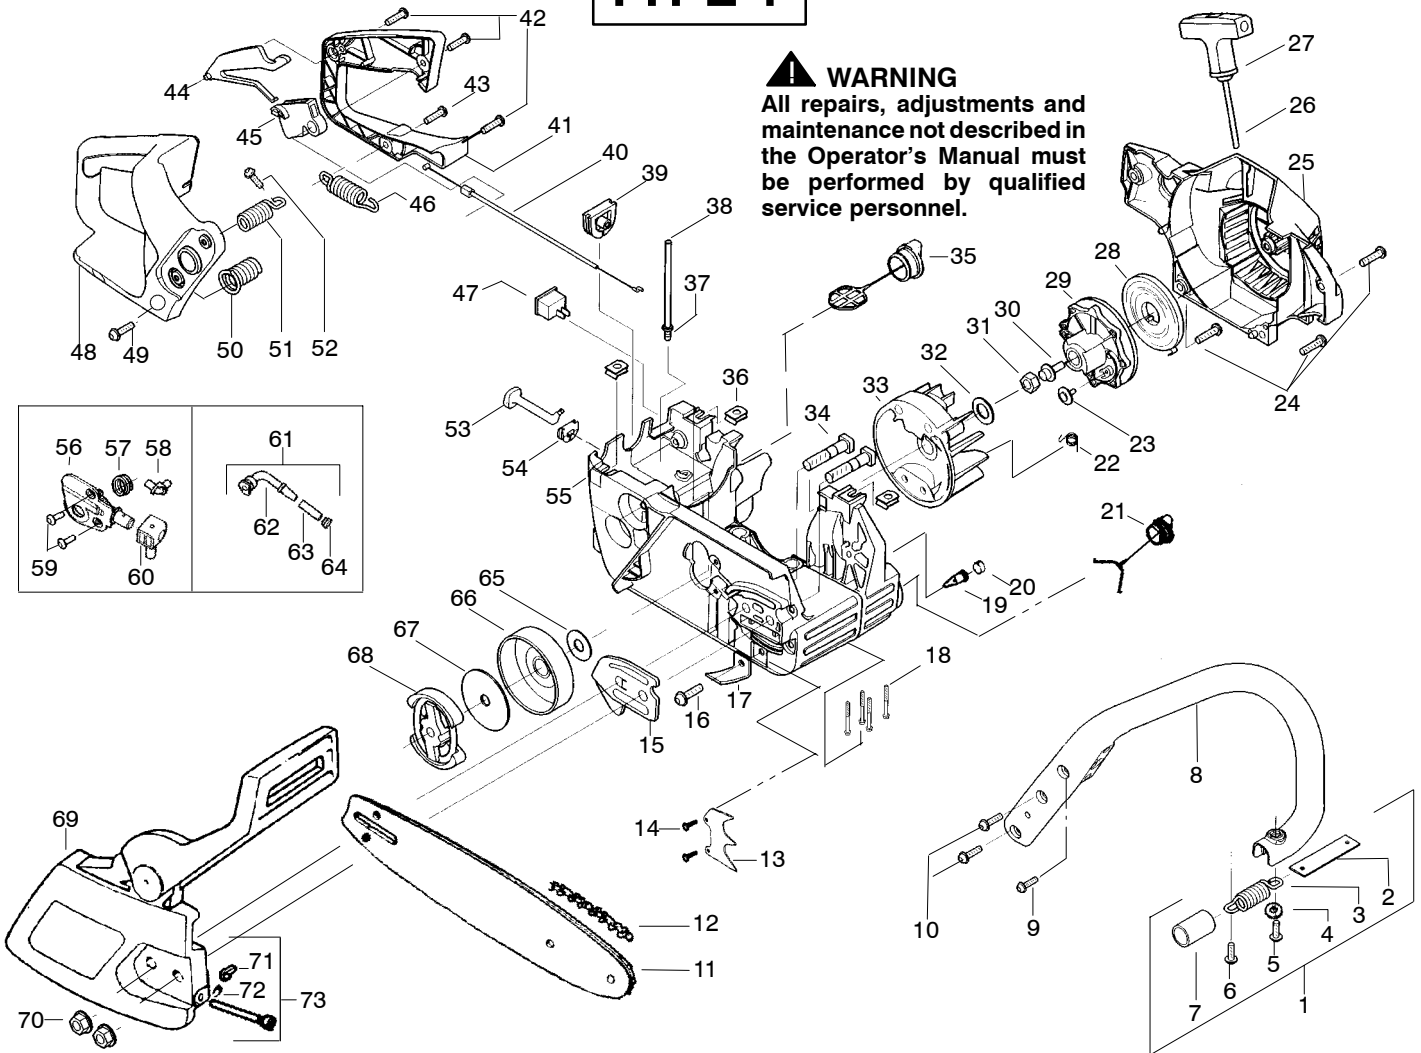

## TYPE 1

**⚠ WARNING**  
All repairs, adjustments and maintenance not described in the Operator's Manual must be performed by qualified service personnel.

Ref.	Part No.	Description	Ref.	Part No.	Description	Ref.	Part No.	Description
1.	530047963	Assy. - Isolator	27.	530056402	Handle - Starter	53.	530047605	Knob - Choke
2.	530047608	Strap - Limiter	28.	530027531	Spring - Recoil	54.	530049005	Grommet - Knob
3.	530042082	Spring - Isolator	29.	530037817	Pulley - Starter	55.	530056597	Assy - Chassis (incl. 19 - 21, 34 - 36)
4.	530015123	Washer	30.	530015920	Screw	56.	530071259	Kit - Oil Pump (Incls. 57, 58, 60)
5.	530016018	Screw	31.	530016134	Nut - Flywheel	57.	530037820	Gear - Worm Spring
6.	530015843	Screw	32.	530015127	Washer - Flywheel	58.	530049477	Elbow - Oil Pickup
7.	530036142	Sleeve - AV Spring	33.	530039209	Assy - Flywheel	59.	530016064	Screw
8.	530047583	Handle - Front	34.	530016133	Bolt - Bar	60.	530019206	Seal Block
9.	530015940	Screw	35.	530047192	Assy - Fuel Cap	61.	530047663	Assy - Oil Pickup (Incl. 62 - 64)
10.	530015814	Screw	36.	530015922	Nut - "U" - Type	62.	530038373	Pick-up Oiler
11.	530044816	Bar - 14"	37.	530023877	Fitting - fuel line	63.	530037821	Filter - Oil
12.	538029933	Chain 14"	38.	530069216	Kit - Fuel line (large)	64.	530030189	Plug - Oil Filter
13.	530014381	Kit - Assy Spike (incl. 14)	39.	530047631	Grommet - Cable	65.	530015907	Washer - Thrust
14.	530015805	Screw	40.	530047602	Cable - Throttle	66.	530047061	Assy. - Clutch Drum w/bearing
15.	530038238	Plate - Bar Mounting	41.	530047581	Cover - Rear Handle	67.	530015611	Washer - Clutch
16.	530015814	Screw	42.	530015906	Screw	68.	530014949	Assy. Clutch
17.	530029850	Chain Catcher	43.	530015886	Screw	69.	530054736	Assy - Chain Brake
18.	530016132	Screw	44.	530036098	Lockout - Throttle	70.	530015917	Nut - Bar Mounting
19.	530026119	Check Valve	45.	530036097	Trigger - Throttle	71.	530015826	Pin - Retainer
20.	530038264	Plug - Bronze Vent	46.	530042082	Spring	72.	530038593	Retainer
21.	530010846	Assy - Oil Cap	47.	530069572	Kit - Switch	73.	530069611	Kit - Bar Adjust
22.	530023817	Spring - Starter Dog	48.	530047582	Handle - Rear			
23.	530016080	Screw	49.	530015814	Screw			
24.	530015892	Screw	50.	530053274	Assy. Isolator - lower			
25.	530054175	Housing - Fan	51.	530071385	Kit - Isolator (Upper)			
26.	530069232	Kit - Rope	52.	530015875	Screw			