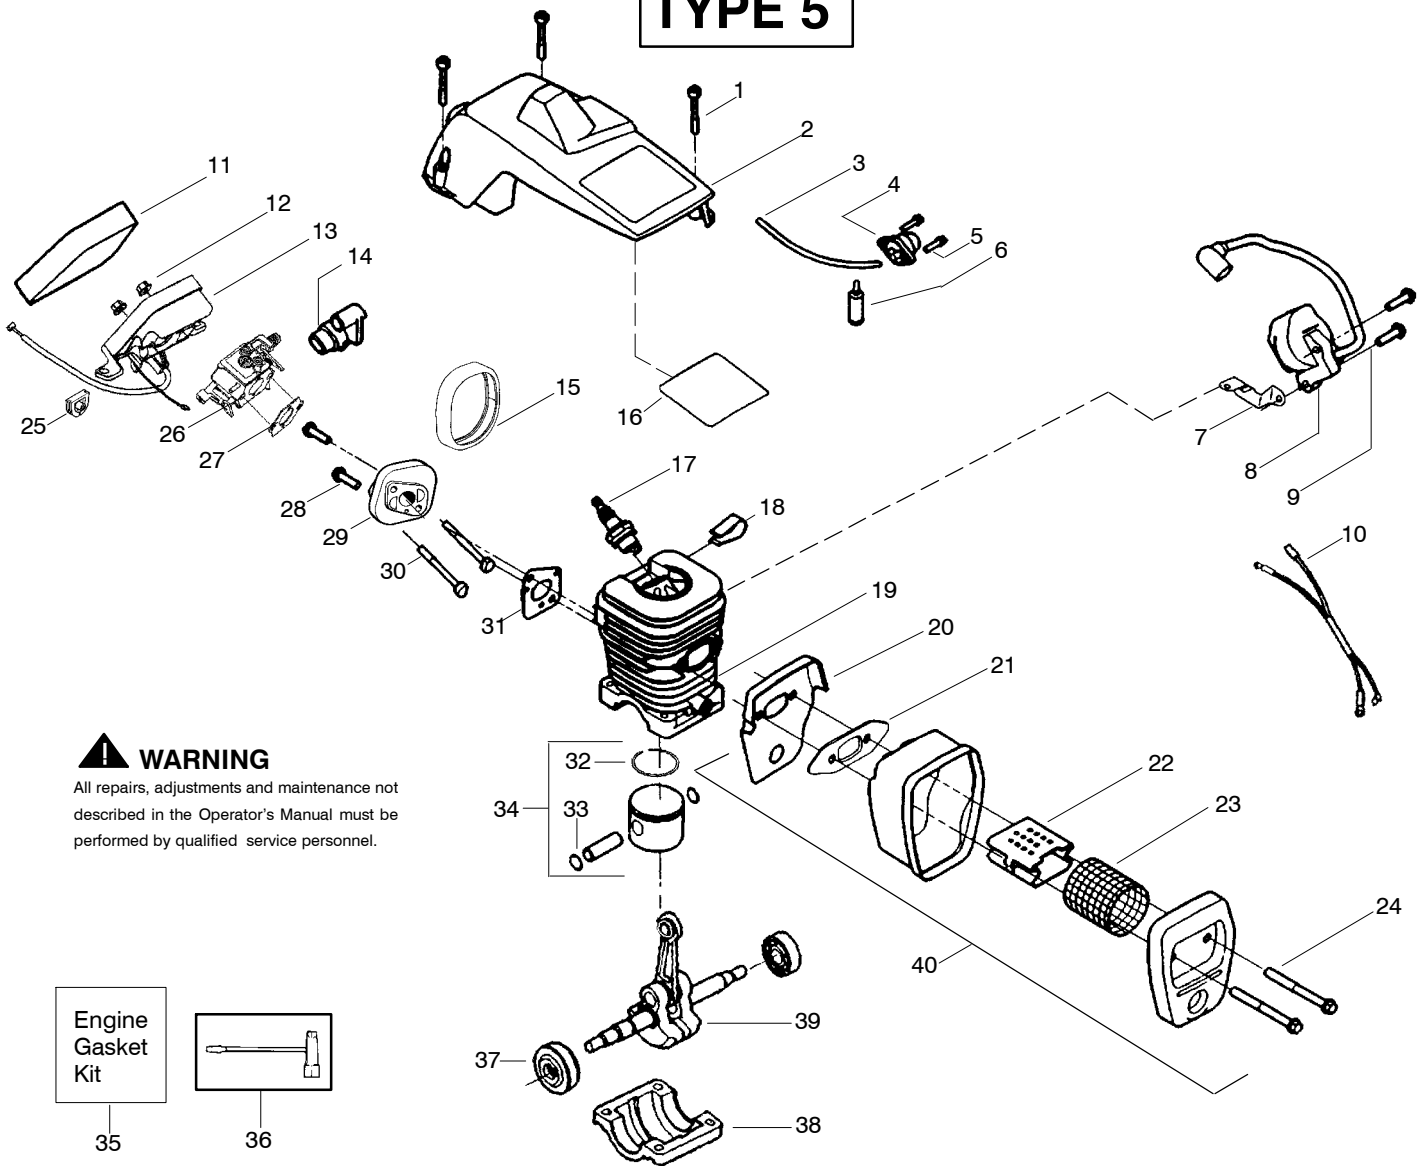

TYPE 5

⚠ WARNING

All repairs, adjustments and maintenance not described in the Operator's Manual must be performed by qualified service personnel.

Engine Gasket Kit

35

36

Ref.	Part No.	Description	Ref.	Part No.	Description	Ref.	Part No.	Description
1.	530016153	Screw	19.	530012550	Cylinder	35.	530069608	Kit-Engine Gasket (Incl. 21, 27 & 31)
2.	530055638	Assy-Cylinder Shield (includes # 16)	20.	530049870	Backplate-Muffler	36.	530031135	Bar Wrench
3.	530069247	Kit-Fuel Line (Small)	21.	530069608	Gasket-Muffler(kit)	37.	530056363	Assy-Seal & Bearing
4.	530071835	Kit-Air Purge (Incl. #5)	22.	530037817	Diffuser-Muffler	38.	530037935	Cap-Crankcase
5.	530015780	Screw	23.	530036103	Screen-Spark	39.	530047062	Assy-Crankshaft
6.	530095646	Assy-Fuel Pick-up	24.	530016132	Bolt-Muffler	40.	530047207	Assy-Muffler (Incl. 20-24)
7.	530047442	Strap-Ground	25.	530047631	Grommet-Throttle Cable			
8.	530039198	Ignition Module	26.	---	Kit-Carburetor			
9.	530015814	Screw		530071820	Zama (W-20)			--- Not Shown als
10.	530057475	Assy-Wire Harness		530071821	Walbro (WT-662)		530164671	(Scan)
11.	530037793	Foam-Air Filter	27.	530069608	Gasket-Carb. (kit)		530164672	(Euro I)
12.	530016101	Nut	28.	530016386	Screw		530164673	(Euro II)
13.	530057702	Assy-Air Box	29.	530049700	Carb. Adapter		530165153	(Euro III)
14.	530035526	Grommet-Carb Adjust	30.	530016187	Screw		530165154	(Euro IV)
15.	530054144	Seal-Carb Adapter	31.	530069608	Gasket-Adaptor(kit)		530165155	(Euro V)
16.	530055698	Reflector-Heat	32.	530038729	Ring-Piston		530164902	(Eng/Russian)
17.	952030150	Spark Plug (RCJ-7Y)	33.	530015697	Retainer-Piston Pin		530165156	(Turkish)
18.	530016136	Clip-High Tension Lead	34.	530071408	Kit-Piston (Incl. 32 & 33)		530164912	(Russian)

✓ = NEW PART NUMBER FOR THIS IPL

* = REFER TO THE SERVICE REFERENCE INDICATED FOR MORE INFORMATION. (LOCATED AT END OF IPL)