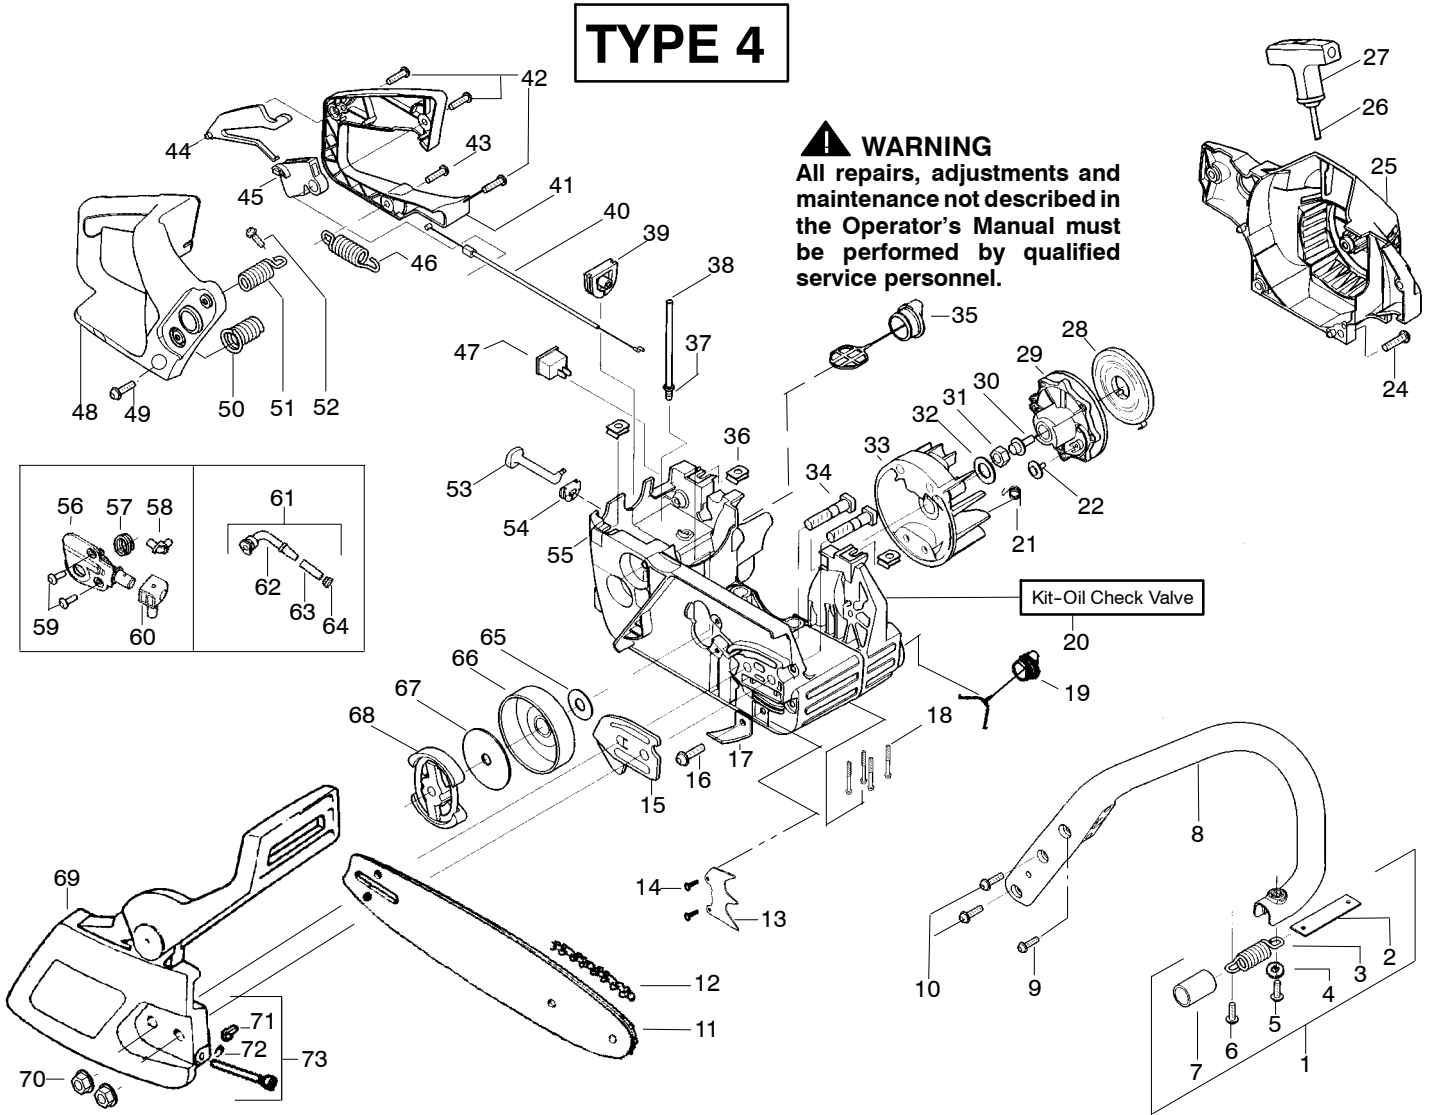

TYPE 4

Ref.	Part No.	Description	Ref.	Part No.	Description	Ref.	Part No.	Description
1.	530047963	Assy. - Isolator	27.	530056402	Handle - Starter	53.	530047605	Knob - Choke
2.	530047608	Strap - Limiter	28.	530027531	Spring - Recoil	54.	530049005	Grommet - Knob
3.	530042082	Spring - Isolator	29.	530037817	Pulley - Starter	55.	530056596	Assy - Chassis
4.	530015123	Washer	30.	530015920	Screw	56.	530071259	Kit - Oil Pump (Incls. 57, 58, 60)
5.	530016018	Screw	31.	530016134	Nut - Flywheel	57.	530037820	Gear - Worm Spring
6.	530015843	Screw	32.	530015127	Washer - Flywheel	58.	530049477	Elbow - Oil Pickup
7.	530036142	Sleeve - AV Spring	33.	530039209	Assy - Flywheel	59.	530016064	Screw
8.	530047583	Handle - Front	34.	530016133	Bolt - Bar	60.	530019206	Seal Block
9.	530015940	Screw	35.	530047192	Assy - Fuel Cap	61.	530047663	Assy - Oil Pickup (Incl. 62 - 64)
10.	530015814	Screw	36.	530015922	Nut - "U" - Type	62.	530038373	Pick-up Oiler
11.	530044896	Bar - 14"	37.	530023877	Fitting - fuel line	63.	530037821	Filter - Oil
12.	538029933	Chain 14"	38.	530069216	Kit - Fuel line (large)	64.	530030189	Plug - Oil Filter
13.	530014381	Kit - Assy Spike (incl. 14)	39.	530047631	Grommet - Cable	65.	530015907	Washer - Thrust
14.	530015805	Screw	40.	530047602	Cable - Throttle	66.	530047061	Assy. - Clutch Drum w/bearing
15.	530038238	Plate - Bar Mounting	41.	530047581	Cover - Rear Handle	67.	530015611	Washer - Clutch
16.	530015814	Screw	42.	530015906	Screw	68.	530014949	Assy. Clutch
17.	530029850	Chain Catcher	43.	530015886	Screw	69.	530054739	Assy - Chain Brake
18.	530016132	Screw	44.	530036098	Lockout - Throttle	70.	530015917	Nut - Bar Mounting
19.	530010846	Assy - Oil Cap	45.	530036097	Trigger - Throttle	71.	530015826	Pin - Retainer
20.	530071666	Kit - Oil Check Valve	46.	530042082	Spring	72.	530038593	Retainer
21.	530023817	Spring - Starter Dog	47.	530069572	Kit - Switch	73.	530069611	Kit - Bar Adjust (incl. 71 & 72)
22.	530016080	Screw	48.	530047582	Handle - Rear			
23.	---	---	49.	530015814	Screw			
24.	530015892	Screw	50.	530053274	Assy. Isolator - lower			
25.	530049335	Housing - Fan	51.	530071385	Kit - Isolator (Upper)			
26.	530069232	Kit - Rope	52.	530015875	Screw			

✓ = NEW PART NUMBER FOR THIS IPL

* = REFER TO THE SERVICE REFERENCE INDICATED FOR MORE INFORMATION. (LOCATED AT END OF IPL)