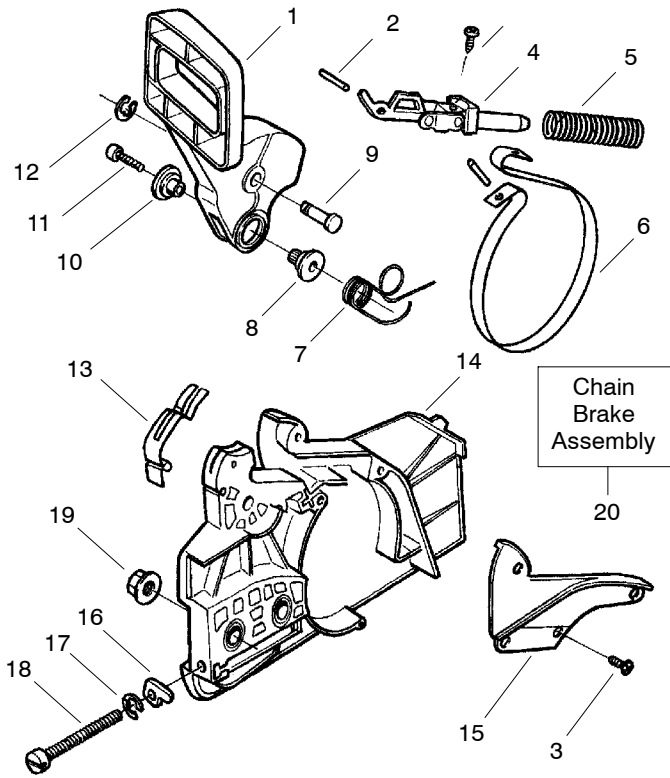

✓ = NEW PART NUMBER FOR THIS IPL

\* = REFER TO THE SERVICE REFERENCE INDICATED FOR MORE INFORMATION. (LOCATED AT END OF IPL)

**Carburetor Assembly – WT-391 – #530069722**

Ref.	Part No.	Description
1.	530038479	Limiter Cap – High
2.	530038478	Limiter Cap – Low
3.	530069826	Carburetor Repair Kit ( KIT= Indicates Contents) & Includes Limiter Caps
4.	530069844	Gasket/Diaphragm Kit ( • = Indicates Contents)

Ref.	Part No.	Description
1.	530071347	Actuating Lever
2.	530015913	Spring Pin
3.	530015911	Screw
4.	530054741	Front & Rear Link Ass'y.
5.	530016237	Spring Compression
6.	530052232	Brake Band
7.	530015910	Handguard Spring
8.	530056531	Journal-Right
9.	530029879	Pivot Pin
10.	530029881	Journal-Left
11.	530016384	Screw
12.	530038593	Retainer
13.	530029878	Position Spring
14.	530054747	Cover-Clutch (Type 1-3)
14.	530054744	Cover-Clutch (Type 4-5)
15.	530038679	Chain Brake Cover
16.	530015826	Bar Adjusting Pin
17.	530038593	Retainer
18.	530016110	Screw-Bar Adjusting
19.	530015917	Nut
20.	530054736	Assy-Chain Brake (Type 1-3)
20.	530054739	Assy-Chain Brake (Type 4-5)