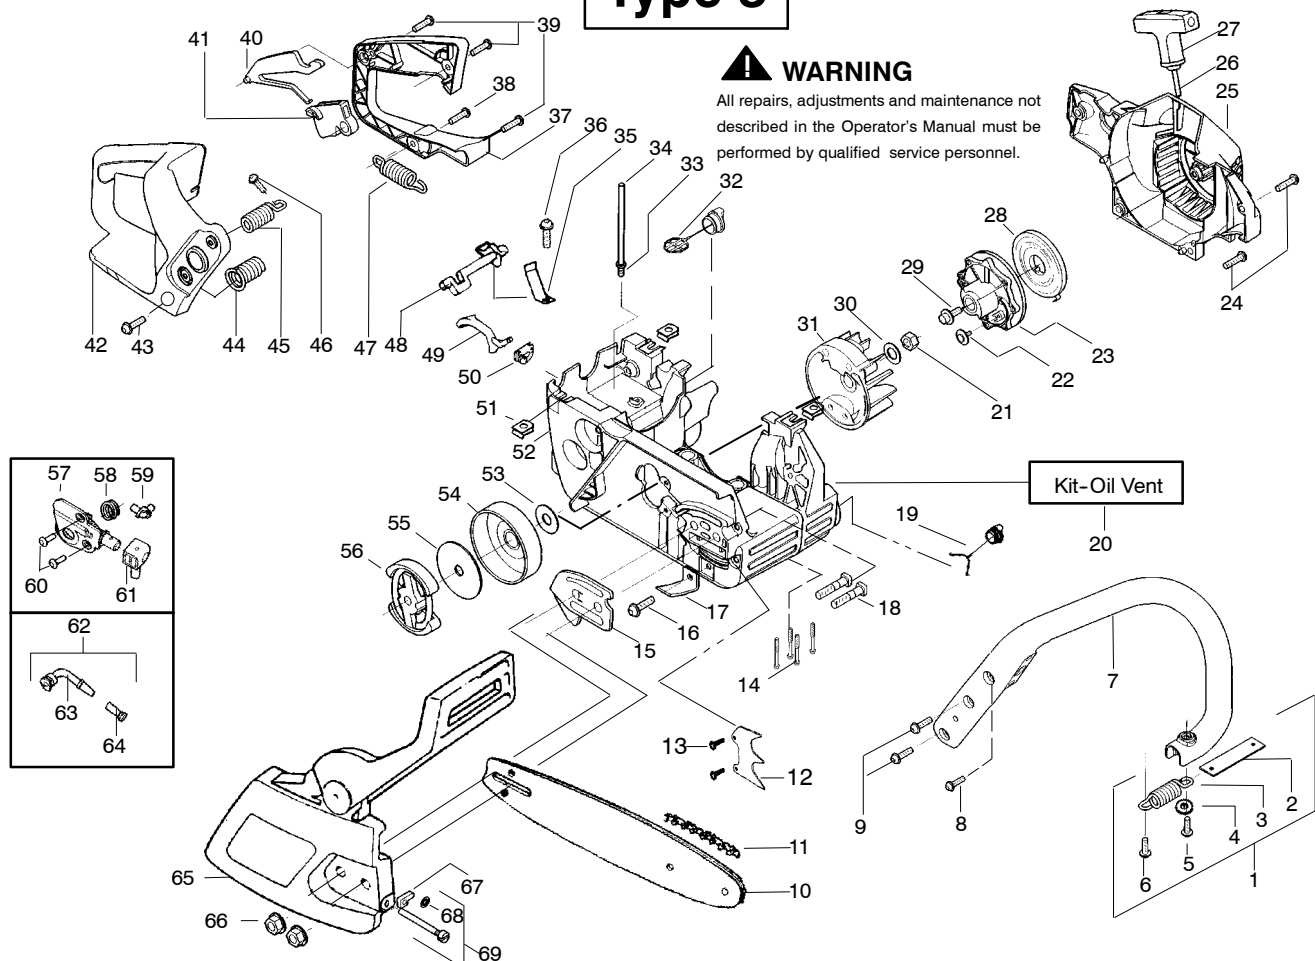

Type 5

⚠ WARNING

All repairs, adjustments and maintenance not described in the Operator's Manual must be performed by qualified service personnel.

Ref.	Part No.	Description	Ref.	Part No.	Description	Ref.	Part No.	Description
1.	530047963	Assy.-Isolator	29.	530015920	Screw	54.	530047061	Assy.-Clutch Drum w/bearing
2.	530047608	Limiter Strap	30.	530015127	Washer-Flywheel	55.	530015611	Washer-Clutch
3.	530042082	Spring-Isolator	31.	530039187	Assy-Flywheel	56.	530014949	Assy. Clutch
4.	530015158	Washer	32.	530047192	Assy-Fuel Cap	57.	530071259	Kit - Oil Pump (incl. 58,59,61)
5.	530016018	Screw	33.	530023877	Fitting-fuel line			
6.	530015843	Screw	34.	530069216	Kit-Fuel line (large)	58.	530037820	Gear-Worm Spring
7.	530047583	Front Handle	35.	530016149	Spring-Switch	59.	530049477	Elbow-Oil Pickup
8.	530015940	Screw	36.	530015775	Screw	60.	530016064	Screw
9.	530015814	Screw	37.	530047581	Cover-Rear Handle	61.	530019206	Seal Block
10.	530044896	Bar - 14"	38.	530015886	Screw	62.	530047663	Assy-Oil Pick-up (Incl. 63,64)
	530044915	Bar - 16"	39.	530015906	Screw	63.	530038373	Pick-up Oiler
11.	538029933	Chain - 14"	40.	530036098	Throttle Lockout	64.	530056533	Filter-Oil
	538248288	Chain - 16"	41.	530036097	Trigger-Throttle	65.	530054739	Assy.-Chain Brake
12.	530014381	Kit-Spike (Incl. 13)	42.	530047582	Handle - Rear	66.	530015917	Nut-Bar Mounting
13.	530016439	Screw	43.	530015814	Screw	67.	530015826	Pin-Bar Adjust
14.	530016132	Screw	44.	530053274	Assy Isolator-lower	68.	530038593	Retainer
15.	530038238	Plate-Bar Mount.	45.	530071385	Kit-Isolator (Upper)	69.	530069611	Kit-Bar Adjusting (incl. # 67,68)
16.	530015814	Screw	46.	530015875	Screw			
17.	530029850	Chain Catcher	47.	530042082	Spring-Isolator			
18.	530016133	Bolt-Bar	48.	530057473	Lever-Switch			
19.	530010846	Assy-Oil Cap	49.	530057474	Lever-Choke			
20.	530071666	Kit-Oil Vent	50.	530049005	Grommet-Knob			
21.	530016134	Nut-Flywheel	51.	530015922	Nut-"U"-Type			
22.	530016080	Screw	52.	530058733	Kit-Chassis Assy. fuel lines and caps)			
23.	530037817	Starter Pulley	53.	530015907	Washer-Thrust			
24.	530015892	Screw						
25.	530049335	Housing-Fan						
26.	530069232	Kit - Rope						
27.	530056402	Handle-Starter						
28.	530027531	Spring-Recoil						

✓ = NEW PART NUMBER FOR THIS IPL

★ = REFER TO THE SERVICE REFERENCE INDICATED FOR MORE INFORMATION. (LOCATED AT END OF IPL)