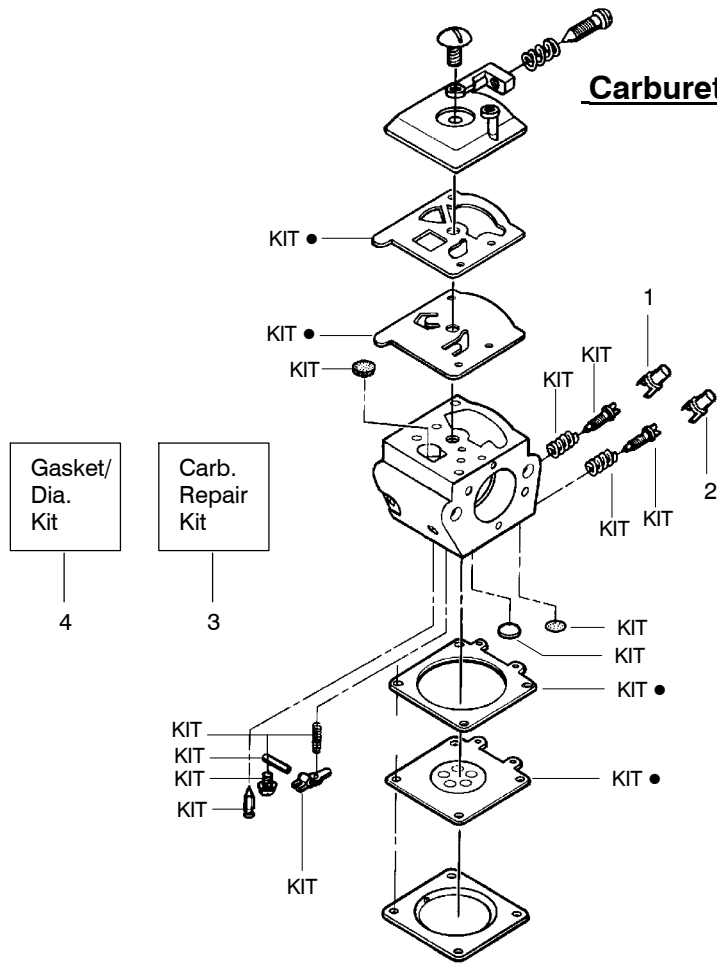

Carburetor Assembly – WT-391 – #530069722

Ref.	Part No.	Description
1.	530038479	Limiter Cap – High
2.	530038478	Limiter Cap – Low
3.	530069826	Carburetor Repair Kit (KIT= Indicates Contents) & Includes Limiter Caps
4.	530069844	Gasket/Diaphragm Kit (• = Indicates Contents)

Kit - Carburetor Assembly No. 530071621 - WT-625
Kit - Carburetor Assembly No. 530071820 - W-20
Kit - Carburetor Assembly No. 530071821 - WT-662

Note: No Repair kits are available for these carburetors