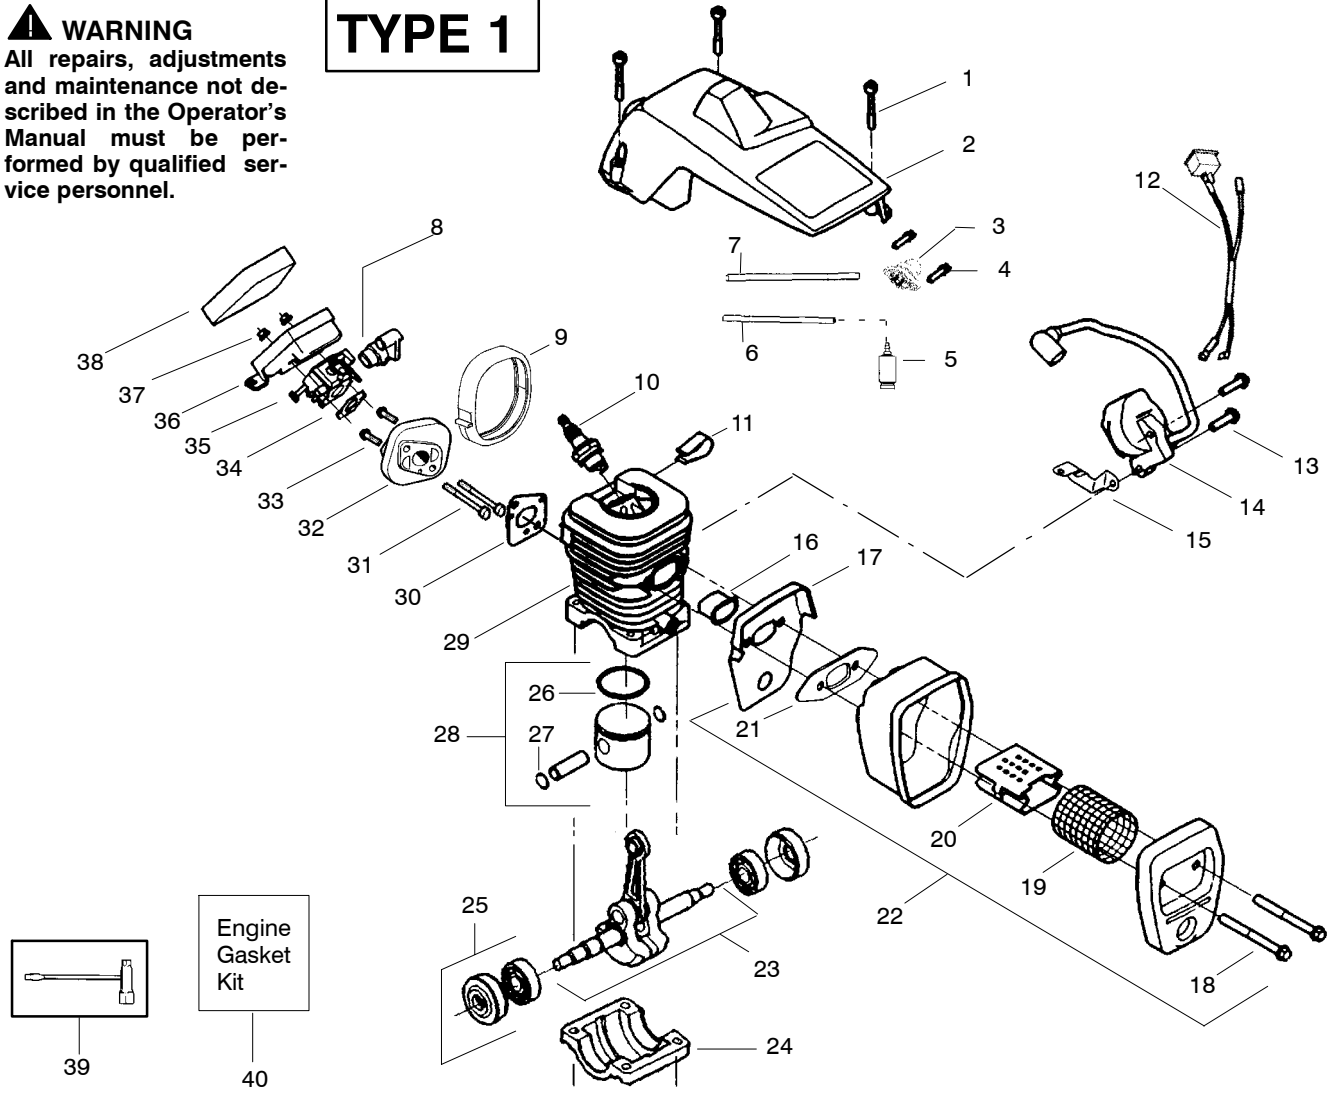

WARNING
All repairs, adjustments and maintenance not described in the Operator's Manual must be performed by qualified service personnel.

TYPE 1

Ref.	Part No.	Description	Ref.	Part No.	Description	Ref.	Part No.	Description
1.	530016153	Screw	19.	530036103	Screen-Spark	36.	530047604	Housing-Air Filter
2.	530055460	Shield-Cylinder	20.	530037813	Diffuser-Muffler	37.	530016101	Nut
3.	530047213	Assy-Air Purge	21.	530069608	Gasket-Muffler (kit)	38.	530037793	Air Filter - Foam
4.	530015780	Screw	22.	530047207	Assy-Muffler (Incl. 17-21)	39.	530031135	Wrench-Bar
5.	530095646	Assy-Fuel Pick-up	23.	530047062	Assy-Crankshaft	40.	530069608	Kit-Engine Gasket (incl. 34,30,21)
6.	530069247	Kit-Line Purge/Carb. (Small Dia)	24.	530037935	Cap-Crankcase			
7.	530069216	Kit-Line Purge/Tank (large line)	25.	530056363	Assy-Seal & Bearing			
8.	530049244	Grommet-Carb Adjust.	26.	530029805	Ring-Piston			
9.	530054144	Seal-Carb Adapter	27.	530015697	Retainer - Piston Pin			
10.	952030150	Spark Plug (RCJ-7Y)	28.	530069604	Kit-Piston - (incl. 26-27)			
11.	530016136	Clip-High Tension Lead	29.	530069606	Kit-Cylinder			
12.	530049117	Assy-Wire Harness (includes switch)	30.	530069608	Gasket-Carb.			
13.	530015814	Screw	31.	530016187	Screw			
14.	530039167	Module-Ignition	32.	530049700	Carb. Adapter			
15.	530047442	Strap-Ground	33.	530016386	Screw			
16.	530037652	Insulator-Heat	34.	530069608	Carb. Gasket (kit)			
17.	530049870	Back Plate-Muffler	35.	---	Kit-Carburetor (WT-391)			
18.	530016132	Screw		530069722				
								Not Shown
							530088226	Manual- (Scan)
							530088160	Manual - (Euro I)
							530088161	Manual - (Euro II)
							530054781	Decal-Warning
							530038478	Cap-limiter low(tan)
							530038479	Cap-limiter high(brn)

↖ = NEW PART NUMBER FOR THIS IPL

* = REFER TO THE SERVICE REFERENCE INDICATED FOR MORE INFORMATION. (LOCATED AT END OF IPL)