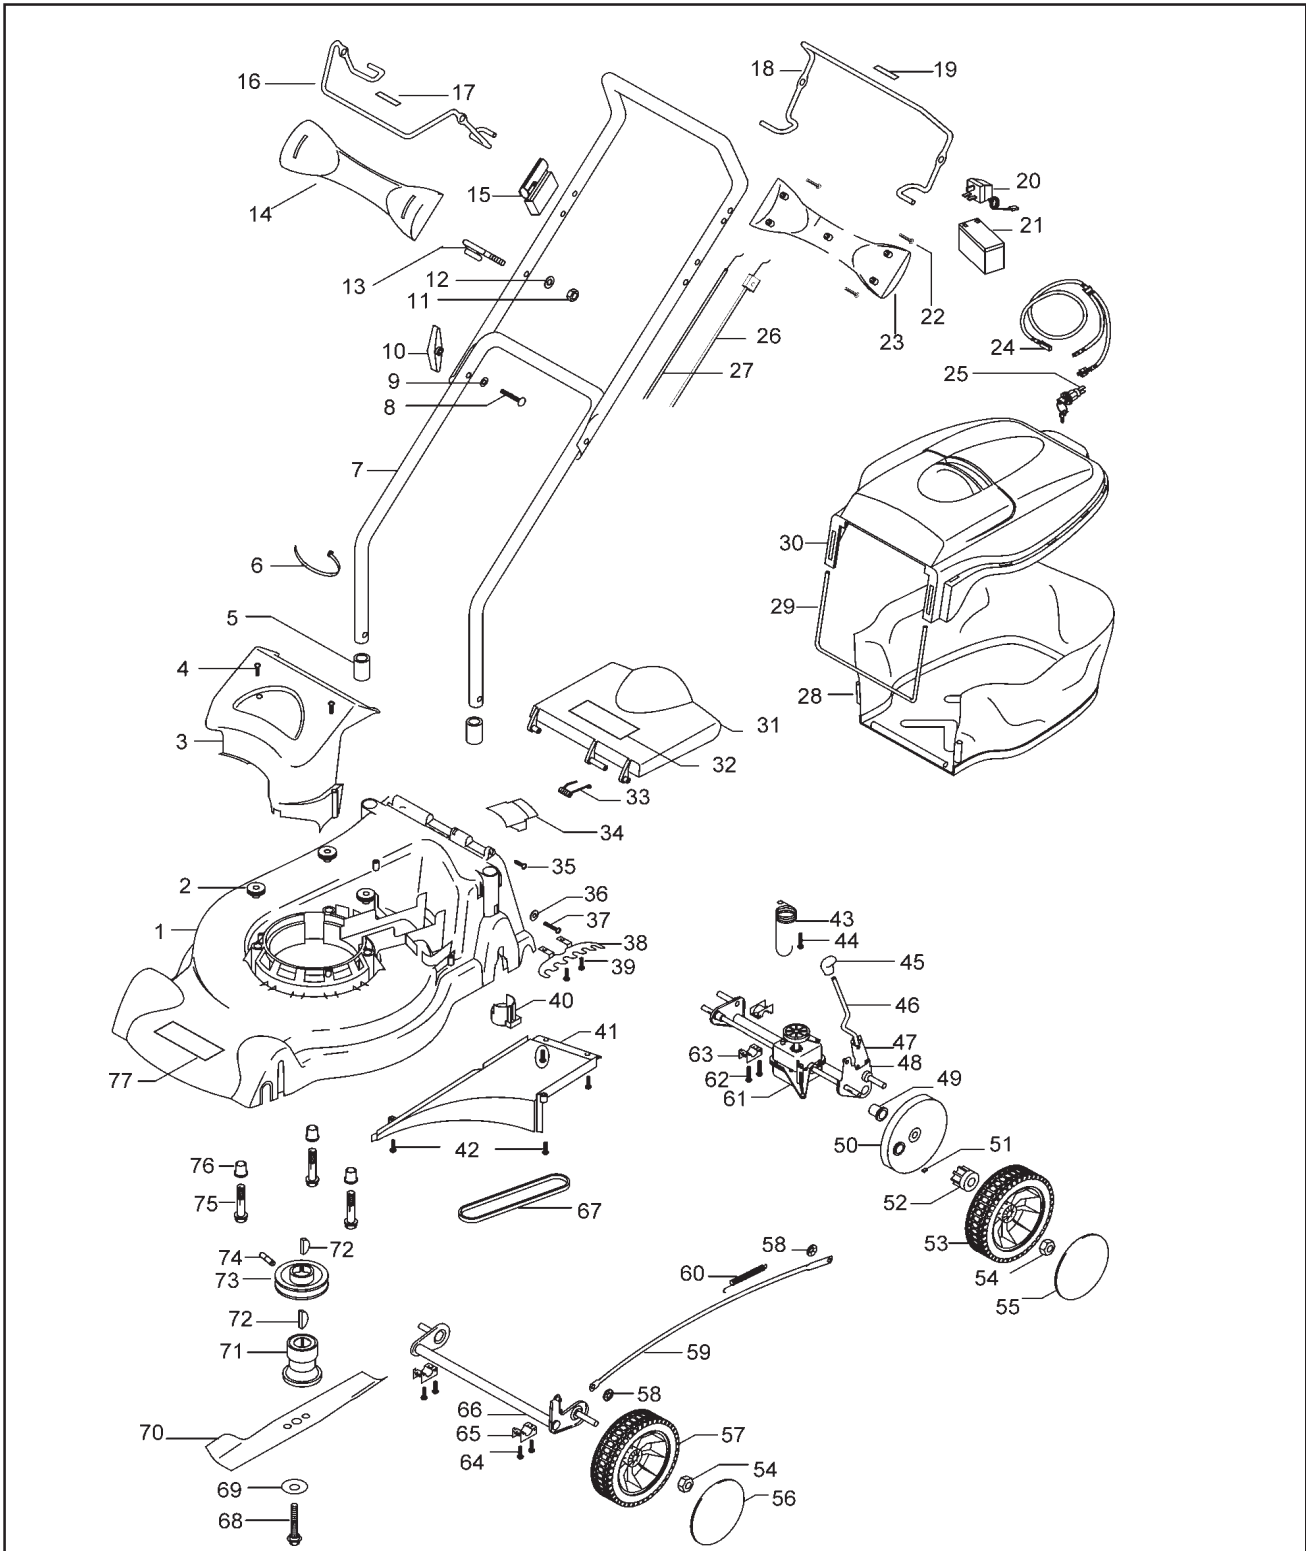

### Product Number

9645491-05

Date	10.02.04	Sheet 2/2
------	----------	-----------

Brand	McCulloch		Pos	Part No	Description	Qty	
Elite 47PDE			39	5149753-01/3	Screw	2	
Pos	Part No	Description	Qty				
			40	5130508-68/1	Handle Support	2	
			41	5106909-67/3	Collection Plate	1	
1	5107046-86/3	Deck 46cm Green	1	42	5149753-01/3	Screw	4
2	5139621-00/6	Bush Deck Insulator	3	43	5139508-02/1	Spring	1
3	5106910-86/1	Battery Coner 46 (Green)	1	44	5149753-01/3	Screw	1
4	5149753-01/3	Screw	2	45	5127925-67/4	Knob Height Adjuster	1
5	5127999-67/9	Deck Collar	2	46	5130793-00/2	Change Lever	1
6	5130842-00/7	Tie Wrap	4	47	5137724-00/0	Spring	1
7	5118839-68/6	Handle Lower	1	48	5118898-00/5	Rear Axle Driven	1
8	5149945-03/1	M8 Coachbolt	2	49	5148485-00/5	Axle Bush	2
9	5149164-00/5	Washer	2	50	5126884-01/3	Backplate	2
10	5127931-67/2	Wing Knob	2	51	5148831-00/0	Pawl	2
11	5147180-00/3	Nut	1	52	LH 5138050-00/9	Drive Sprocket LH	1
12	5140266-00/7	Washer	1		RH 5138050-01/7	Drive Sprocket RH	1
13	5130763-00/5	Cord Guide	1	53	5127965-02/7	Wheel & Tyre Driven	2
14	5106880-86/6	Console Front (Green)	1	54	5149134-00/8	Nut	4
15	5127801-68/5	Console Carrier Plate	2	55	5127814-83/7	Hub Cap	2
16	5106949-67/9	Bale Arm Drive Black	1	56	5127530-83/9	Hub Cap	2
17	5139531-00/7	Label Drive Lever	1	57	5127949-01/3	Wheel & Tyre	2
18	5106948-67/1	Bale Arm Brake Black	1	58	5149679-00/2	Starlock Washer	2
19	5139532-00/5	Label Stop	1	59	5119254-02/6	Link Arm 46cm	1
20	5139196-01/7	Battery Charger	1	60	5138659-00/7	Spring	1
21	5138662-00/1	Battery	1	61	5128034-00/5	Gearbox 1 Speed	1
22	5149753-01/3	Screw	5	62	5149753-04/7	Screw	4
23	5106881-86/4	Console Rear (Green)	1	63	5138618-00/3	Axle Clamp	4
24	5130928-01/2	Loom Assembly	1	64	5149753-01/3	Screw	4
25	6844602/0	Key (Pair)	1	65	5138618-00/3	Axle Clamp	2
26	5130539-00/9	Cable Brake	1	66	5118892-00/8	Axle Front	1
27	5127892-02/3	Cable Throttle	1	67	5139109-03/6	V Belt	1
28	5119260-03/1	Grassbag	1	68	5146677-09/0	Blade Bolt	1
29	5139348-01/4	Softbox Bar	1	69	5139480-00/7	Washer Bevelled	1
30	5106933-86/3	Hardtop	1	70	5119224-00/3	Blade 45cm	1
31	5106859-86/0	Safety Flap	1	71	5128001-00/4	Blade Adaptor	1
32	5139987-00/1	Warning Label	1	72	5140053-00/9	Key (Woodruff)	2
33	5138620-00/9	Safety Flap Spring	1	73	5127768-00/9	Veel Pulley	1
34	5139338-67/6	Drive Cover Guard	1	74	5138692-00/8	Grub Screw	1
35	5138692-00/8	Screw	1	75	5149167-00/8	Bolt Engine Shanked	3
36	5149313-00/8	Washer	2	76	5148551-00/4	Bush Deck Insulator	3
37	5149923-02/0	Screw	2	77	5131156-03/5	Label Model Brand	1
38	5127863-00/8	Quadrant 6 Position	1				