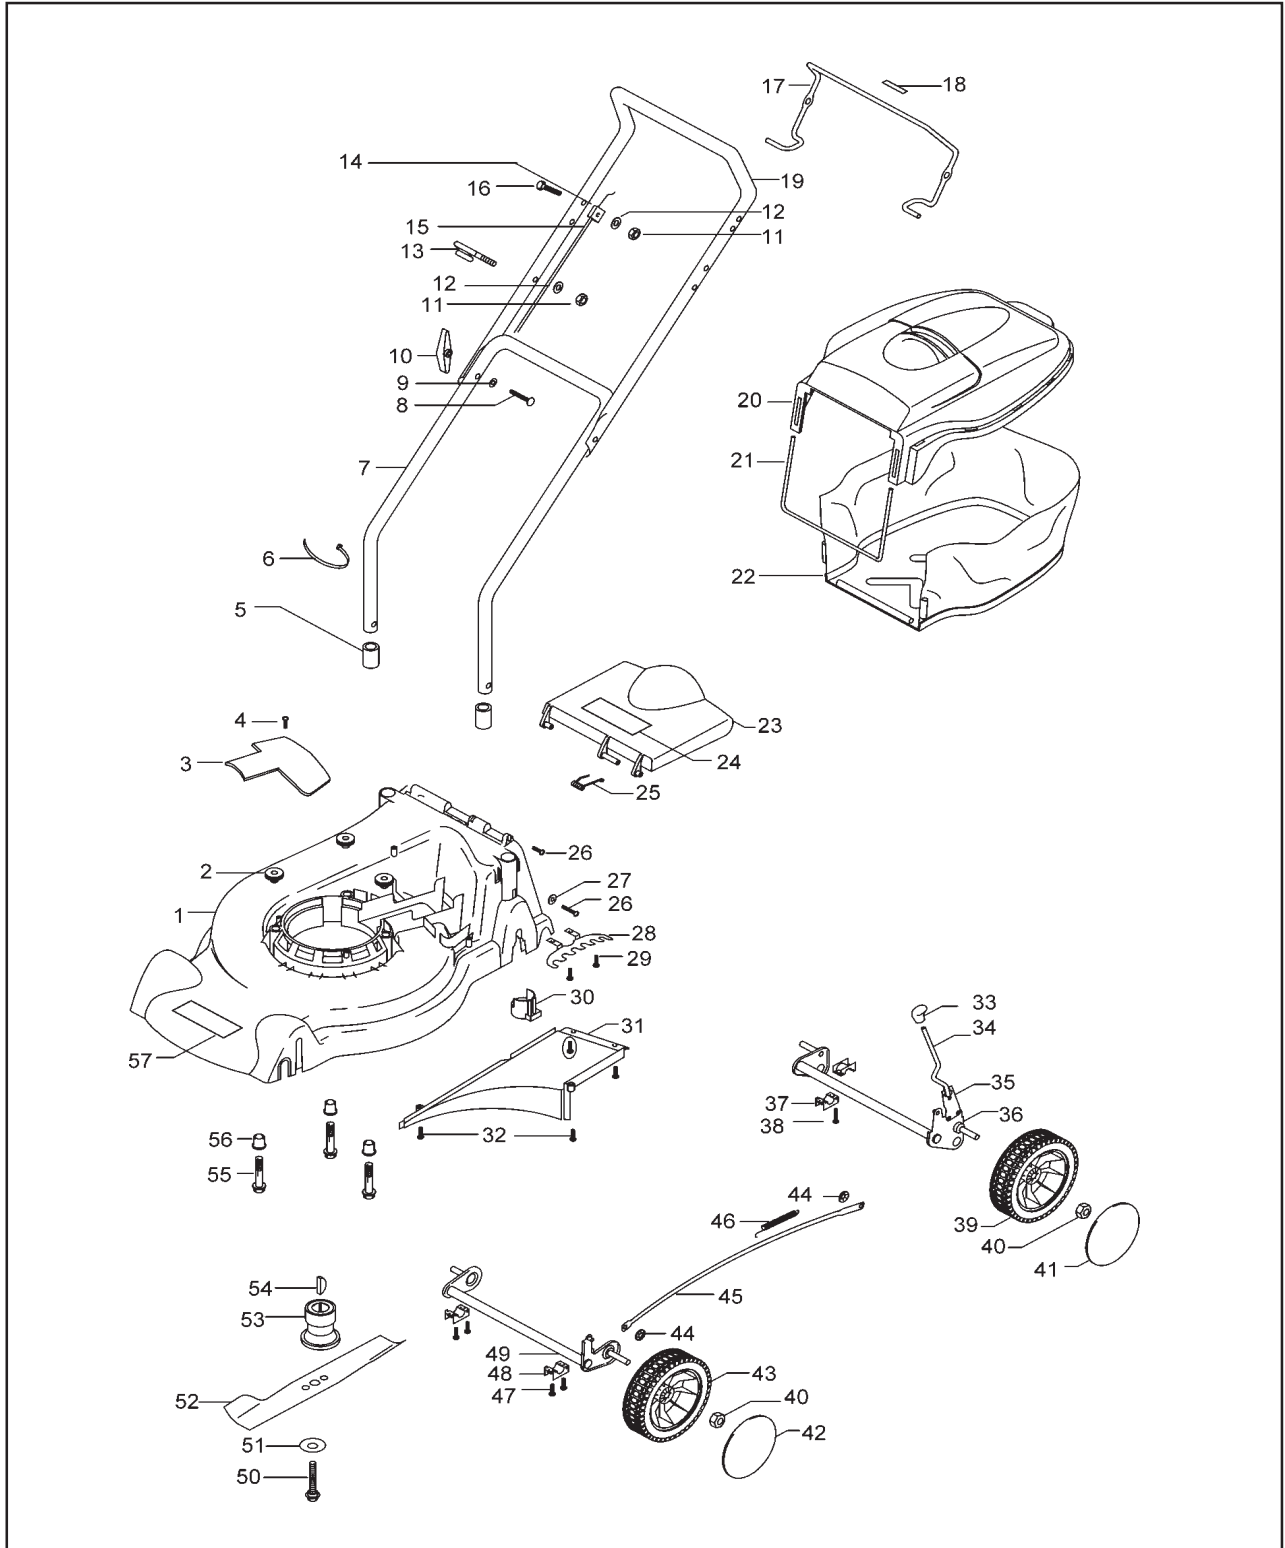

Date	02.02.04	Sheet 2/2
------	----------	-----------

Brand	McCulloch	Pos
-------	-----------	-----

Elite 47P

Pos	Part No	Description	Qty	Part No	Description	Qty
			40	5149134-00/8	Nut M10	4
			41	5127816-83/2	8" Hub Cap	2
			42	5127530-83/9	7" Hub Cap	2
1	5107046-86/3	Deck 46cm (Green)	1	5127949-01/3	7" Wheel and tyre	2
2	5148551-00/4	Dush Deck Insulator	3	5149679-00/5	Starlock Washer	
3	5139338-67/6	460 Drive Cover			8mm	2
		Guard	1	5119254-02/6	Link Arm	1
4	5149197-01/3	Screw No. 10	1	5138659-00/7	Spring Change	1
5	5127999-67/9	Deck Collar	2	5149753-01/3	Screw No. 8	
6	5130842-00/7	Tie Wrap	4		Polymate	4
7	5118839-68/6	Handle lower	1	5138618-00/3	Axle Clamp	2
8	5149945-03/1	M8 Coachbolt	2	5118892-00/8	Axle Front	1
9	5149164-00/5	Washer 8mm	2	5146677-09/0	Bolt Blade	1
10	5127931-67/2	Wing Knob M8	2	5139480-00/7	Washer Bevelled	1
11	5147180-00/3	Nut M6 Nyloc	2	5119224-00/3	Blade 45cm	1
12	5140266-00/7	Washer	2	5128001-00/4	Assembly - Blade	
13	5130763-00/5	Cord Guide	1		Adaptor	1
14	6877309/2	Wire Clamp Double	1	5140053-00/9	Key (Woodruff)	1
15	5130539-00/9	Cable Brake Briggs	1	5149167-00/8	Bolt Engine Shank	3
16	725237851/3	Screw M6 x 40	1	5139621-00/6	Bush Deck insulator	3
17	5106948-67/1	Bale Arm Brake		5131156-01/9	Label Brand Model	1
		(Black)	1			
18	5139532-00/5	Label Stop	1			
19	5118919-02/5	Handle Upper	1			
20	5106911-86/3	Softbox (Green)	1			
21	5139348-01/4	Softbox	1			
22	5119260-01/2	Downvent Grassbag	1			
23	5106859-86/0	Safety Flap (Green)	1			
24	5139987-00/1	Warning Label	1			
25	5138620-00/9	Safety Flap Spring	1			
26	5149923-02/0	Screw No. 8	2			
27	5149313-00/8	Washer	2			
28	5127863-00/8	Quadrant 6 Position	1			
29	5149753-01/3	Screw No 8	2			
30	5130508-68/1	Handle Support	2			
31	5106909-67/3	460 Collection Plate	1			
32	5149753-01/3	Screw No. 8	4			
33	5127925-67/4	Knob Height Adjuster	1			
34	5130793-00/2	Change Lever	1			
35	5137724-00/0	Adjustment Spring	1			
36	5118897-00/7	Axle Rear Push	1			
37	5138618-00/3	Axle Clamp	4			
38	5149753-04/7	Screw No.8 Polymate	4			
39	5127965-01/9	8" Wheel and Tyre	2			