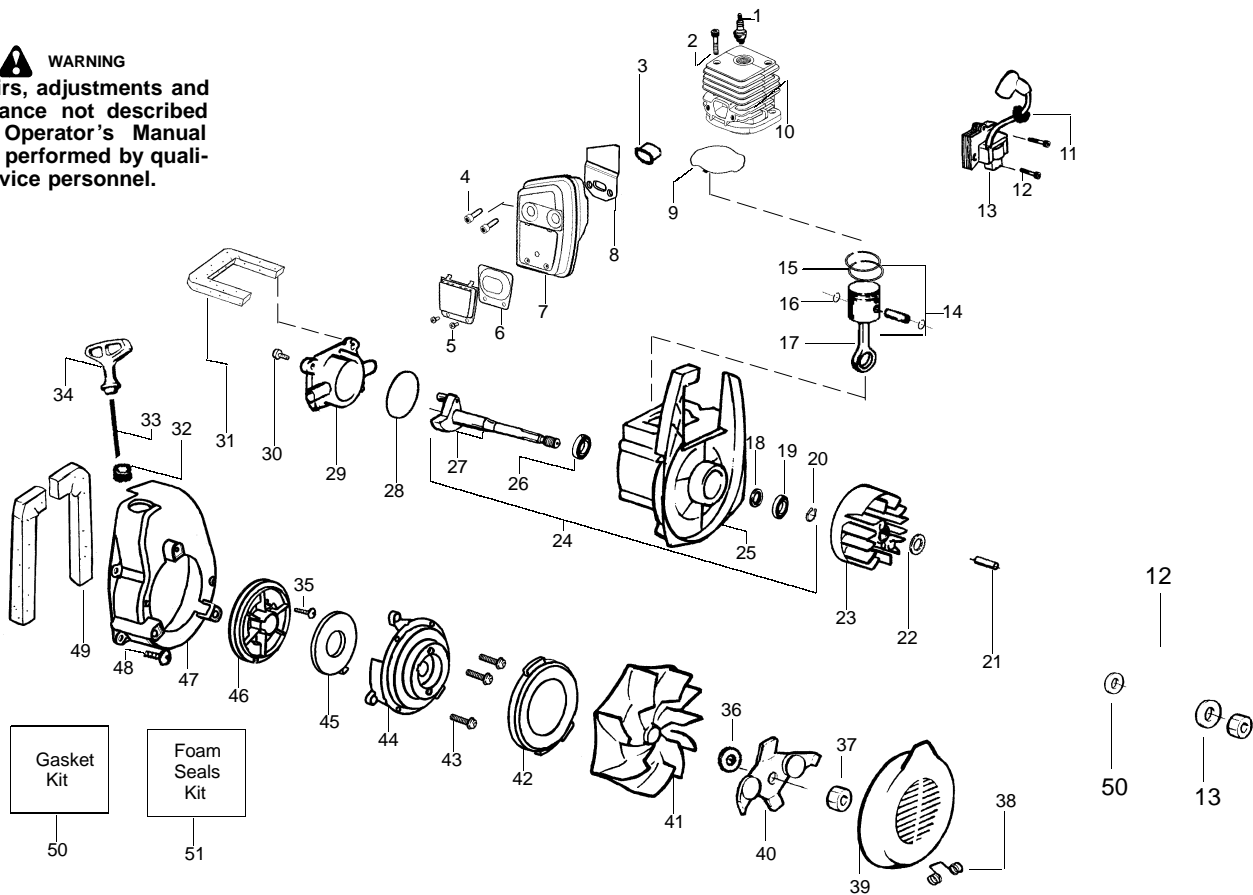

TYPE 3

WARNING

All repairs, adjustments and maintenance not described in the Operator's Manual must be performed by qualified service personnel.

Ref.	Part No.	Description	Ref.	Part No.	Description	Ref.	Part No.	Description
1.	952030249	Spark Plug (RCJ-6Y)	21.	530016190	Spacer-Flywheel	40.	530095461	Assy-Mulch Blade
2.	530015953	Screw	22.	530015149	Washer	41.	530069817	Assy-Impeller
3.	530055191	Insulator-Heat	23.	530039209	Assy-Flywheel	42.	530056625	Seal-Ring
4.	530016387	Screw-Muffler-Internal	24.	530071456	Assy-Crankcase/Crank shaft (incl. 20,25,27)	43.	530016349	Screw
5.	530015241	Screw	25.	530012492	Assy-Crankcase (Incl. 18,19,26)	44.	530055101	Housing-Pulley
6.	530071593	Kit-Spark Screen (incl. #5)	26.	530032125	Bearing-Inner	45.	530042086	Spring-Starter
7.	530071600	Kit-Muffler (incl. 4,5,6, & 8)	27.	530012452	Assy-Crankshaft	46.	530071466	Kit-Starter Pulley
8.	530071458	Gasket-Baffle (kit)	28.	530071458	O-ring-C/case (kit)	47.	530055102	Fan Housing
9.	530071458	Gasket-Cylinder (kit)	29.	530012443	Cover-Crankcase	48.	530015810	Screw
10.	530071457	Kit-Cylinder	30.	530015810	Screw	49.	530071459	Foam-182mm (kit)
11.	530019182	Grommet-Ign. Module	31.	530071459	Foam-219mm (kit)	50.	530071458	Kit-Gasket (page 3 incl. 2 & 5) (page 6 incl. 8,9, & 28)
12.	530016357	Screw-Ignition Module	32.	530029182	Eyelet-Flange	51.	530071459	Kit-Foam Seals (page 3 incl. 1,16, & 32) (page 6 incl. 31 & 49)
13.	530035505	Ignition Module	33.	530071467	Kit-Rope			
14.	530069812	Kit-Piston (Incl. 15 & 16)	34.	530049488	Handle-Starter			
15.	530055120	Piston Ring	35.	530016326	Screw-Rope			
16.	530015162	Retainer-Piston Pin	36.	530016240	Washer-Belleville			
17.	530069945	Assy-Connecting Rod	37.	530626605	Nut			
18.	530071615	Kit-Crankcase Seal	38.	530402043	Spring-Return Cover			
19.	530055728	Bearing-Outer	39.	530049313	Inlet Door			
20.	530015941	Retainer Ring-C'chaft						

✓ = NEW PART NUMBER FOR THIS IPL

* = REFER TO THE SERVICE REFERENCE INDICATED FOR MORE INFORMATION. (LOCATED AT END OF IPL)