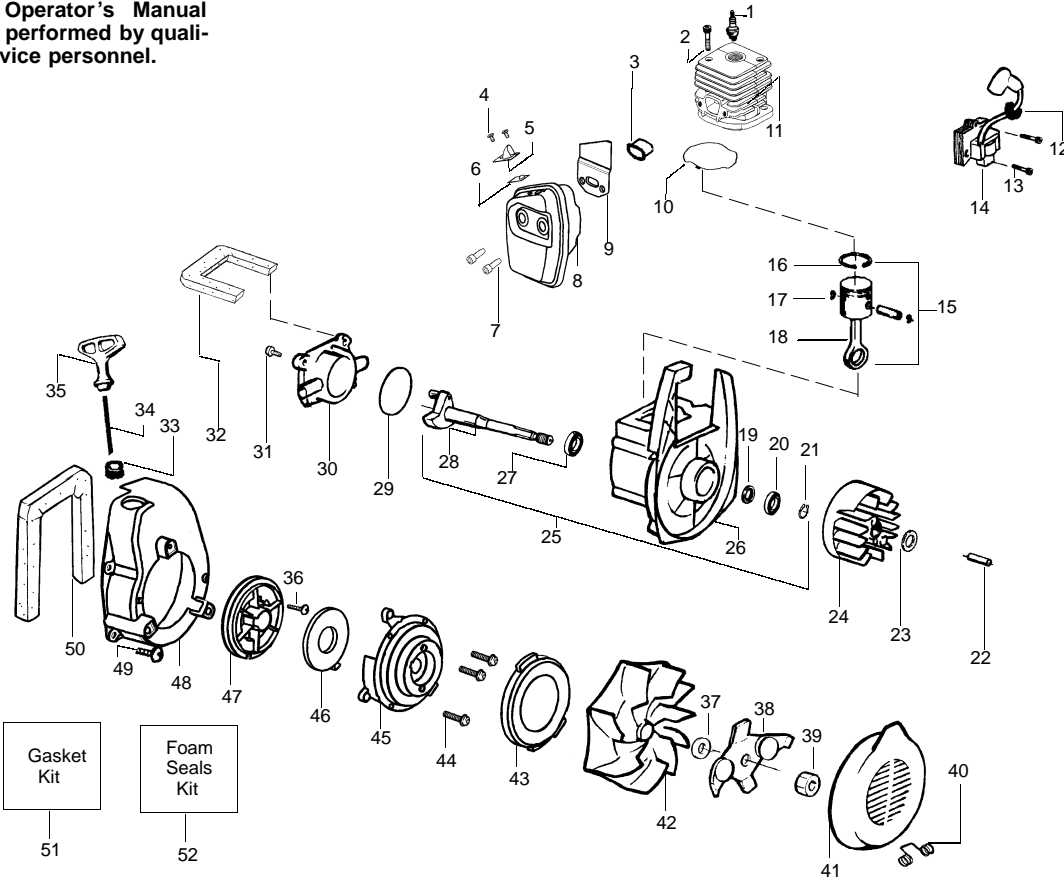

## TYPE 2

**⚠ WARNING**

All repairs, adjustments and maintenance not described in the Operator's Manual must be performed by qualified service personnel.

Ref.	Part No.	Description	Ref.	Part No.	Description	Ref.	Part No.	Description
1.	952030164	Spark Plug (RCJ-6Y)	20.	530055728	Bearing-Outer	39.	530626605	Nut
2.	530015953	Screw	21.	530015941	Retainer Ring-C'chaft	40.	530402043	Spring-Return Cover
3.	530055191	Insulator-Heat	22.	530016190	Spacer-Flywheel	41.	530049313	Door-Inlet
4.	530055240	Screw	23.	530015149	Washer	42.	530069817	Kit-Impeller Assy
5.	530055241	Deflector-Muffler	24.	530039209	Assy-Flywheel	43.	530055106	Seal-Ring
6.	530071461	Kit-Spark Screen(incl. #4)	25.	530071456	Assy-Crankcase/Crank shaft (incl. 21,26,28)	44.	530016349	Screw
7.	530016341	Screw-Muffler-Internal	26.	530012440	Assy-Crankcase (Incl. 19,20,27)	45.	530055101	Housing-Pulley
8.	530071499	Kit-Muffler (incl. 4-6,7,9)	27.	530032125	Bearing-Inner	46.	530042086	Spring-Starter
9.	530071458	Gasket-Baffle (Kit)	28.	530012452	Assy-Crankshaft	47.	530071466	Kit-Starter Pulley
10.	530071458	Gasket-Cylinder (Kit)	29.	530071458	O-ring-C/case (Kit)	48.	530055102	Housing-Fan
11.	530071457	Kit-Cylinder	30.	530012443	Cover-Crankcase	49.	530015810	Screw
12.	530019182	Grommet-Ign. Module	31.	530015810	Screw	50.	530071459	Foam-365mm (Kit)
13.	530016357	Screw-Ignition Module	32.	530071459	Foam-219mm (Kit)	51.	530071458	Kit-Gasket (includes #9,10,29, adaptor gas ket, & carb. gasket)
14.	530035505	Module-Ignition	33.	530029182	Eyelet-Flange	52.	530071459	Kit-Foam Seals (includes #32,50, air dam & Fuel line grommet)
15.	530069812	Kit-Piston (Incl. 16 & 17)	34.	530071467	Kit-Rope			
16.	530055120	Ring-Piston	35.	530049488	Handle-Starter			
17.	530015162	Retainer-Piston Pin	36.	530016326	Screw-Rope			
18.	530069945	Assy-Connecting Rod	37.	530016240	Washer-Belleville			
19.	530019264	Seal-Crankcase	38.	530095461	Assy-Mulch Blade			