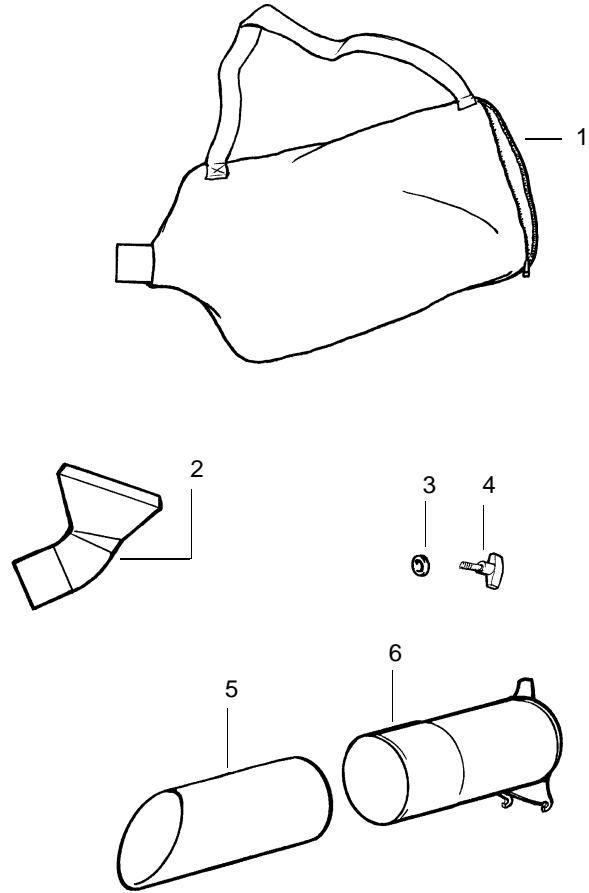

## TYPE 1 ONLY

**Carburetor Assembly Part # 530069924 - (WA-229)**

Key No.	Part No.	Description
1	530038403	Limiter Cap
2	530069842	Carburetor Repair Kit
3	530069845	Gasket/Diaphragm Kit

## TYPE 2,3 ONLY

**Carburetor Assembly Part # 530071465 - (C1Q-W11)**

Ref.	Part No.	Description
1.	530071465	Assy-Carb. Zama (C1Q-W11)
2.	530038479	Cap-Limiter (high) brown
3.	530038478	Cap-Limiter (low) tan
4.	530071475	Kit-Carb. Repair
5.	530071489	Kit-Carb. Gasket (Zama)

## TYPE 1,2,3

**Vacuum Tube Ass'y.**

Ref.	Part No.	Description
1.	530095564	Assy-Vac. Bag w/strap
2.	530095470	Tube-Elbow Vac
3.	530049686	Retainer-Vac Tube Knob
4.	530016322	Knob
5.	530094476	Tube-Lower Vac
6.	*****	Tube-Upper Vac