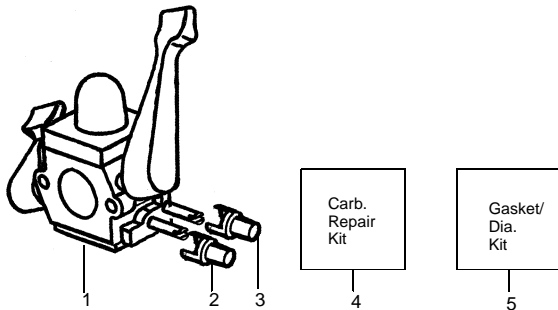

✓ = NEW PART NUMBER FOR THIS IPL

\* = REFER TO THE SERVICE REFERENCE INDICATED FOR MORE INFORMATION. (LOCATED AT END OF IPL)

## TYPE 1 ONLY

**Carburetor Assembly Part # 530069924 - (WA-229)**

Key No.	Part No.	Description
1	530038403	Limiter Cap
2	530069842	Carburetor Repair Kit
3	530069845	Gasket/Diaphragm Kit

## TYPE 2,3 ONLY

**Carburetor Assembly Part # 530071465 - (C1Q-W11)**

Ref.	Part No.	Description
1.	530071465	Assy-Carb. Zama (C1Q-W11)
2.	530038479	Cap-Limiter (high) brown
3.	530038478	Cap-Limiter (low) tan
4.	530071475	Kit-Carb. Repair
5.	530071489	Kit-Carb. Gasket (Zama)