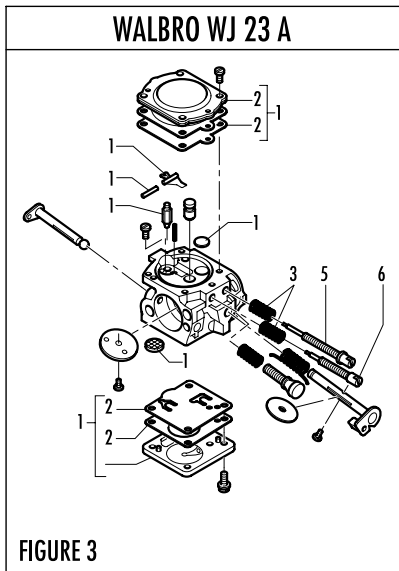

brand	McCULLOCH

date	FEB/03	SHEET 3/4

Model	Prefix
PROMAC 72 24"	01

Product number
24779900B

FIGURA 2