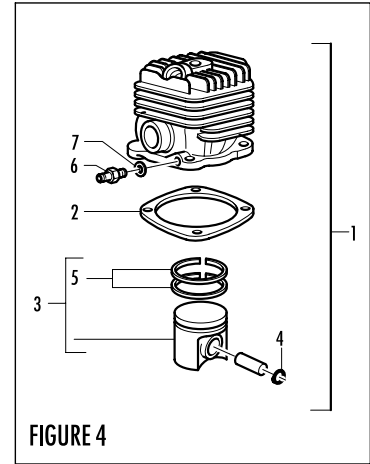

brand	McCULLOCH

date	FEB/03	SHEET 3/4

Model	Prefix
PROMAC 72 24"	01

Product number
24779900B

FIGURA 2