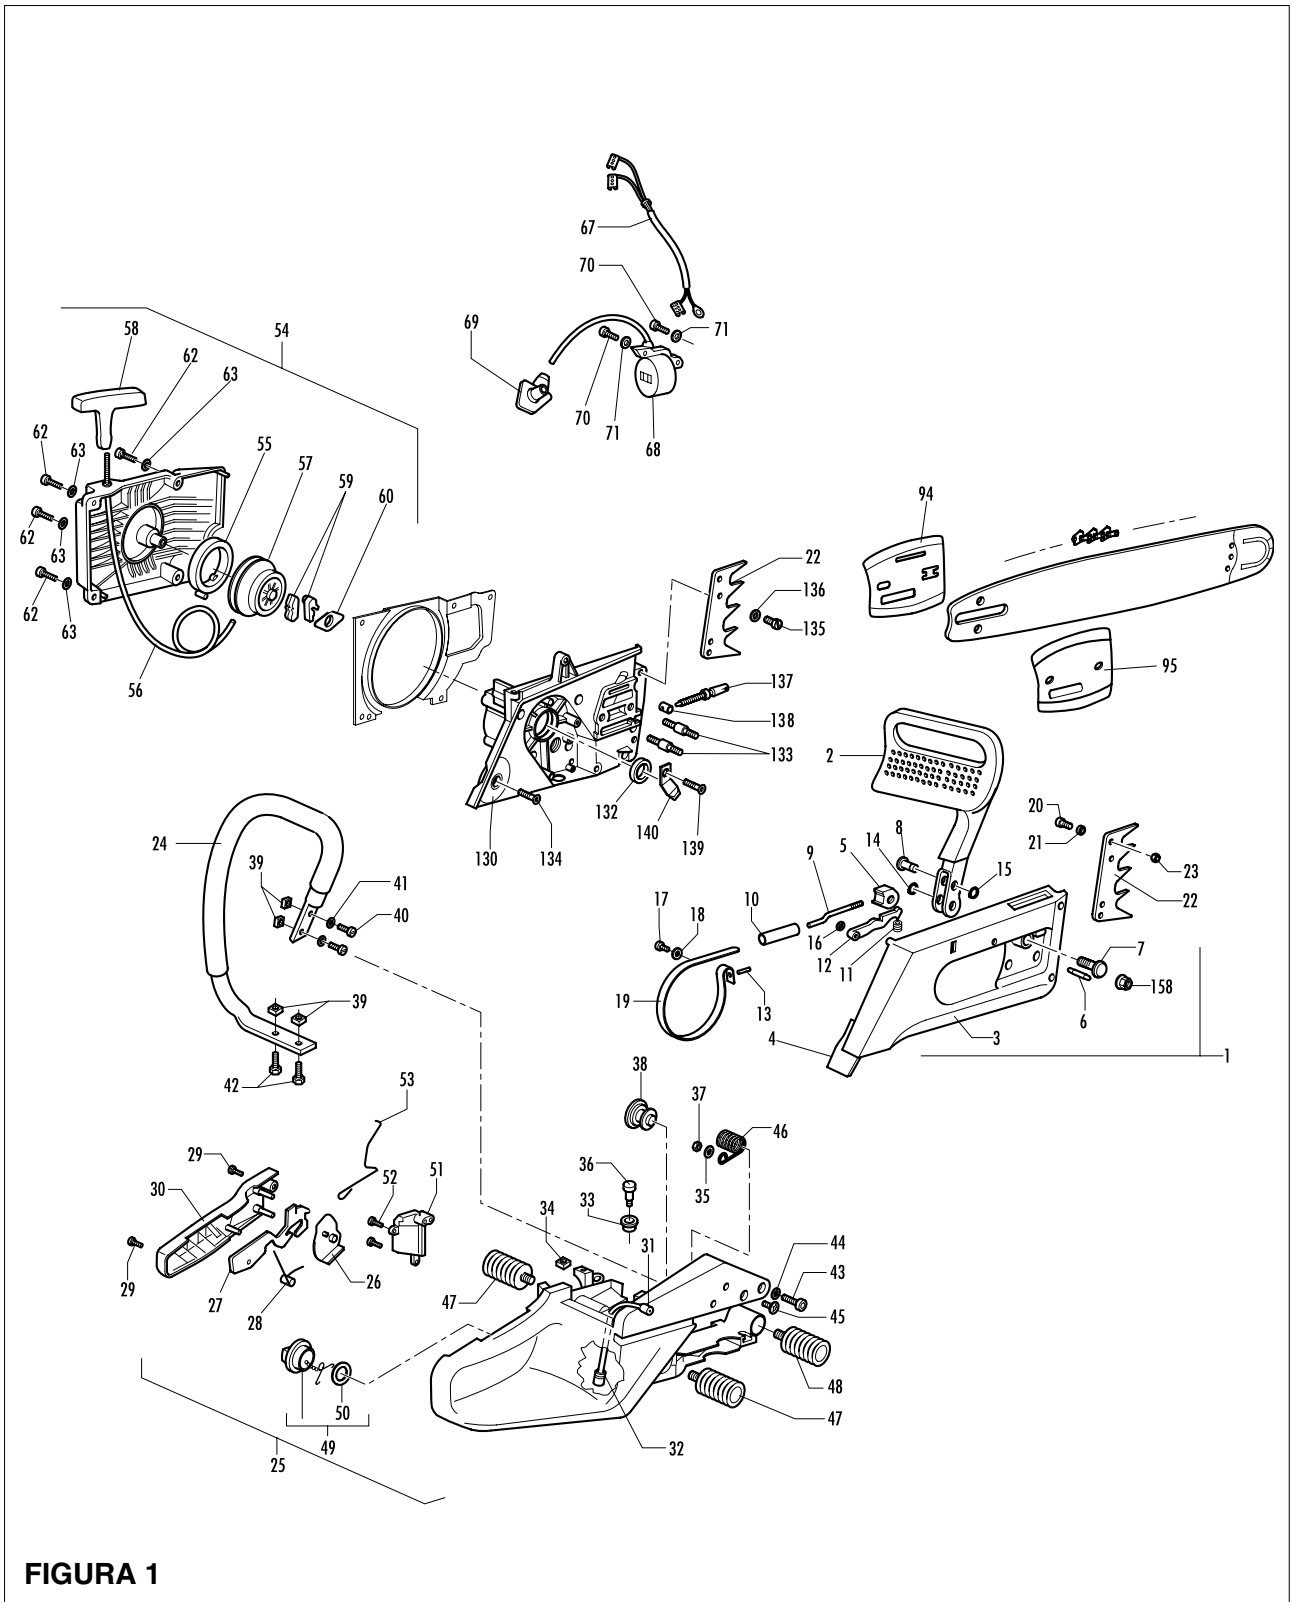

brand	McCULLOCH

date	FEB/03	SHEET 1/4

Model	Prefix
PROMAC 72 24"	01

Product number
24779900B

FIGURA 1