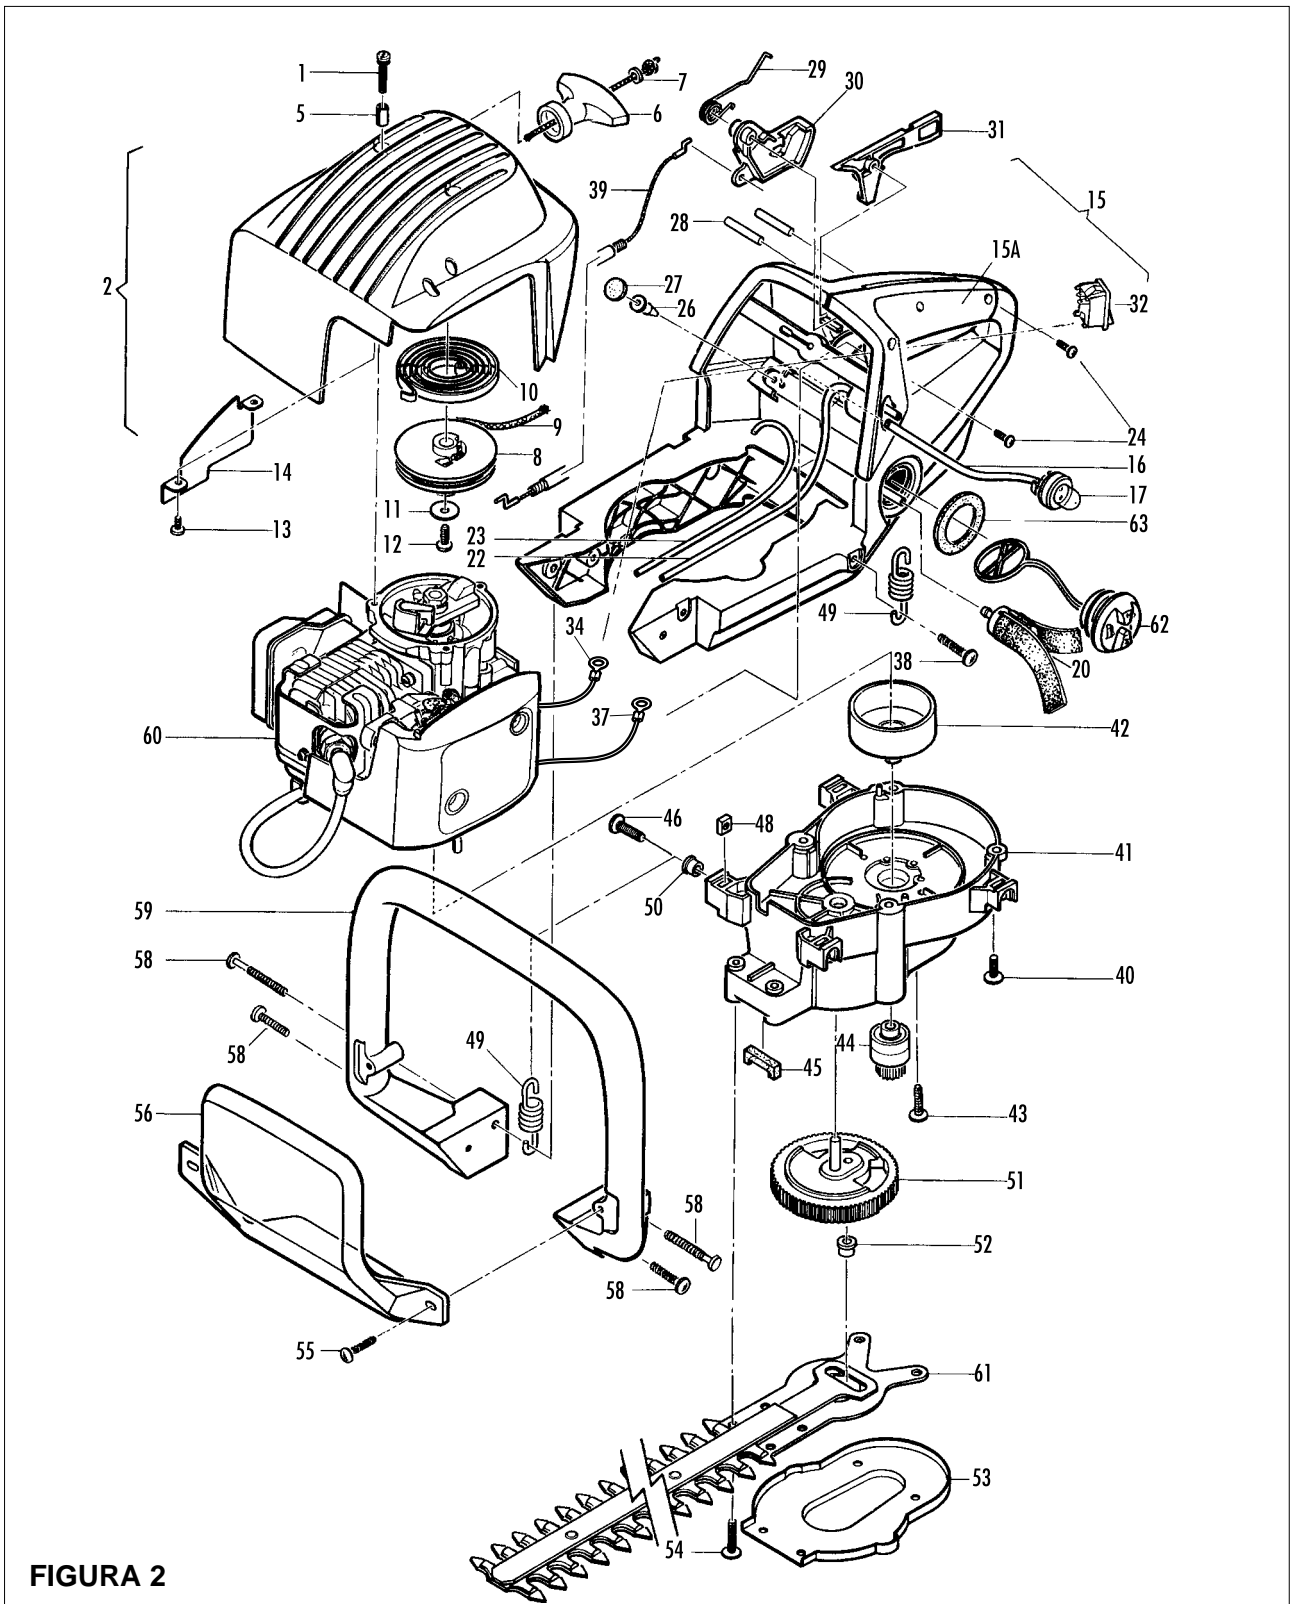

brand	MC CULLOCH - PARTNER

date	NOV/02	SHEET 1/4

Model	Prefix
VIRGINIA MH 542 - MH 555	07
PARTNER HG 17- HG 22	07
BRICOMARCHE BMTH 2555	07

Product number
953900128 - 953900129
953900213 - 953900180
953900262

FIGURA 2