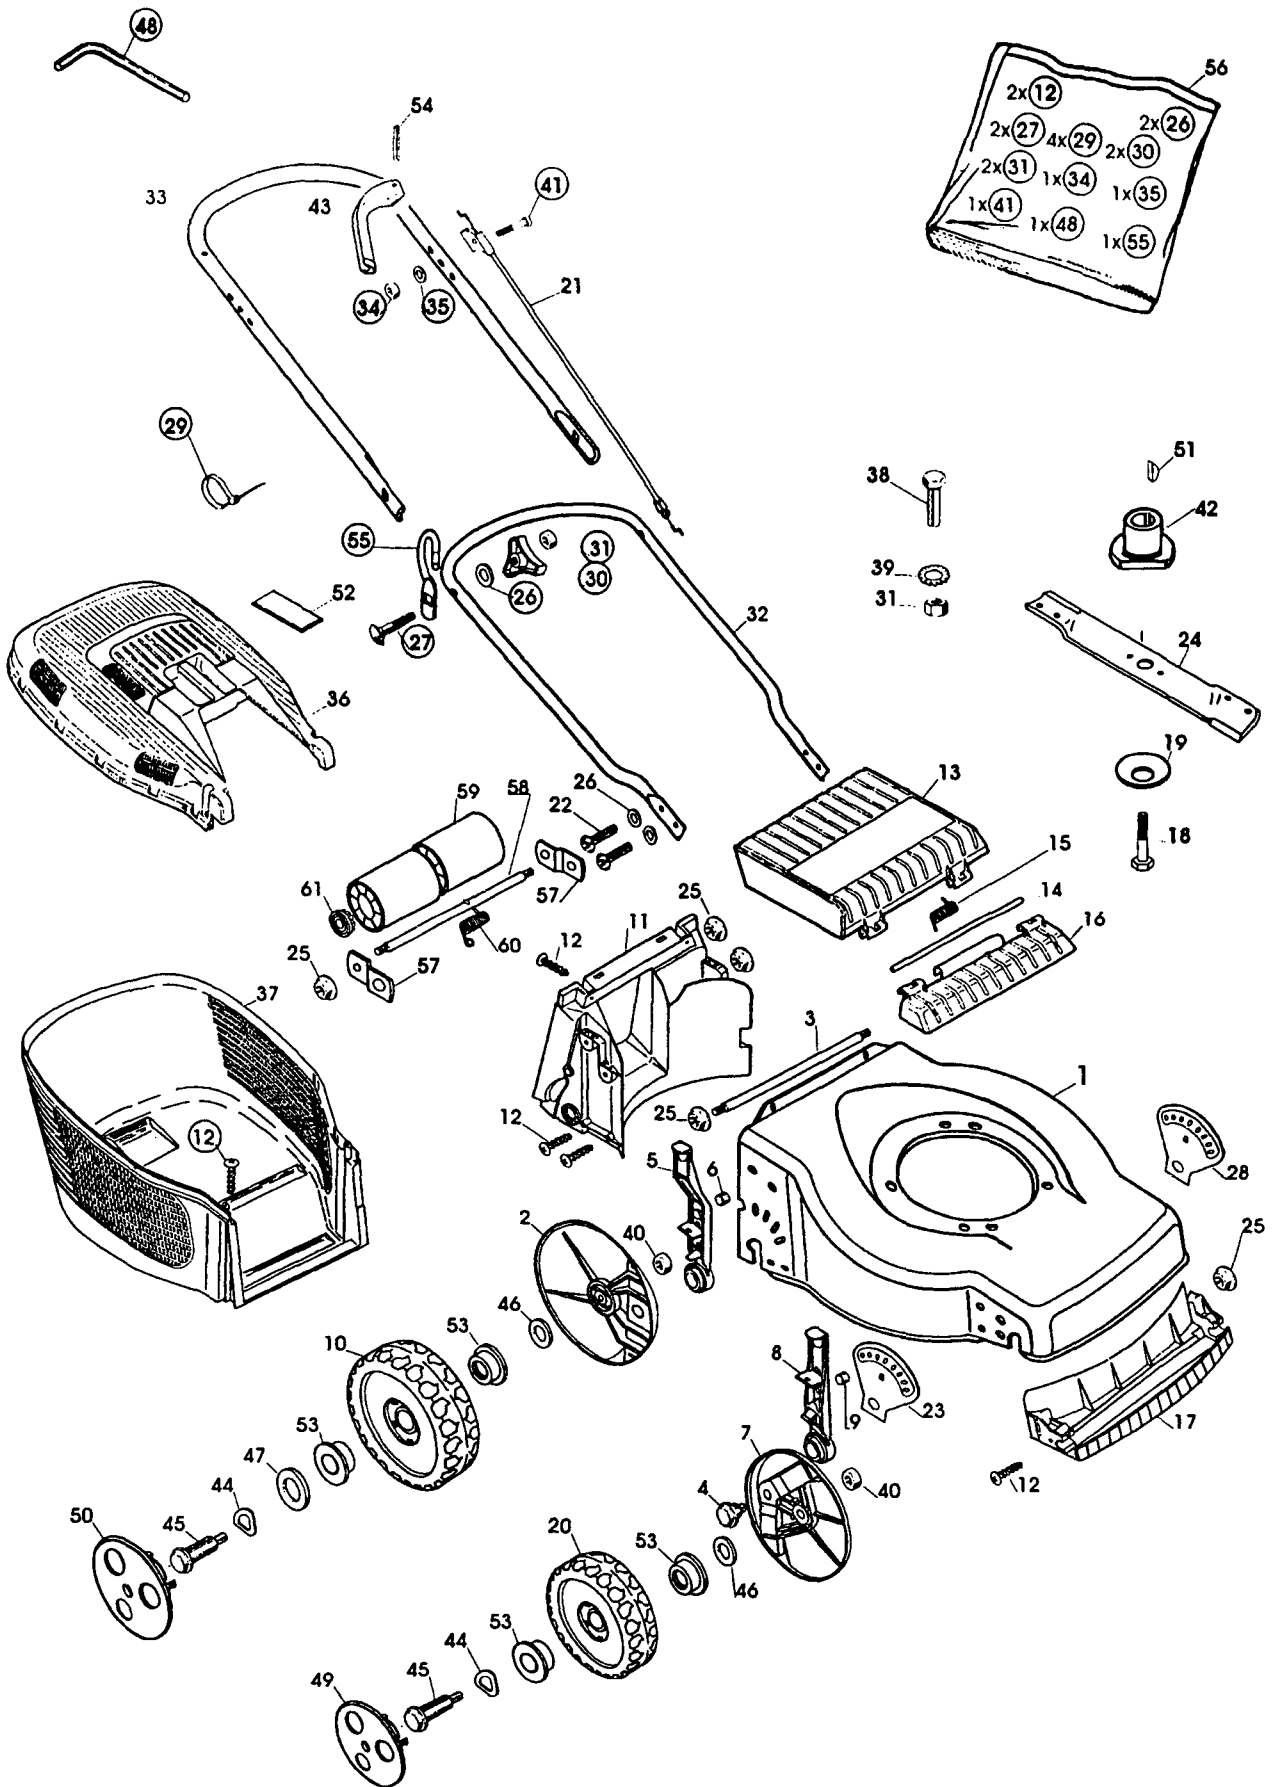

Lawn Mac Model ML433R

Lawn Mac Model ML433R

Item	Part No	Description	Item	Part No	Description
1.	1117.3142-02	Deck	32.	1117.1300-01	Lower Handle Tube
2.	1117.1377-01	Wheel Lever	33.	1117.1221-01	Upper Handle Tube
3.	1117.3039-01	Reinforcement	34.	9799.0631-02	Nut
4.	1117.1182-01	Shoulder Bolt	35.	9699.0025-02	Washer
5.	1117.1229-01	Spring Lever	36.	1117.1157-01	Upper Grass Box
6.	1117.1214-01	Key	37.	1117.1218-01	Lower Grass Box
7.	1117.1376-01	Wheel Lever	38.	9997.0830-16	Bolt
8.	1117.1228-01	Spring Lever	39.	9678.0009-02	Grip Washer
9.	1117.1215-01	Key	40.	9716.0831-02	Nut
10.	1111.3238-01	Wheel	41.	9948.0635-16	Screw
11.	1117.1153-01	Rear Baffle	42.	1111.9074-01	Blade Mount
12.	9836.9516-12	Screw	43.	1117.1177-01	OPC Knob
13.	1117.1156-01	Rear Flap	44.	9694.0003-00	Washer
14.	1117.1143-01	Shaft for Rear Flap	45.	1111.3164-01	Wheel Bolt
15.	1117.1126-01	Spring Rear Flap	46.	9699.0062-02	Washer
16.	1117.1155-01	Rear Flap Fixing	47.	9699.0037-02	Washer
17.	1117.3143-01	Front Baffle	48.	1117.1355-01	Allen Key
18.	9987.5251-12	Blade Bolt	49.	1111.2804-01	Hub Cap
19.	1117.1065-01	Disk Washer	50.	1111.2815-01	Hubcap
20.	1111.3163-01	Wheel	51.	9600.0014-00	Key
21.	1117.1183-01	OPC Cable	52.	1117.1135-01	Cap
22.	1117.1364-01	Bolt	53.	9549.0053-00	Ball Bearing
23.	1117.1213-01	Sector	54.	9595.0258-00	Key
24.	1117.1259-01	Blade	55.	1117.1116-01	Rope Holder
25.	1117.1131-01	Nut	56.	1117.3030-01	Montage Kit
26.	9699.0028-02	Washer	57.	1117.3014-01	Roller Lever
27.	9898.0845-12	Screw	58.	1117.3003-01	Shaft
28.	1117.3145-01	Sector Right	59.	1117.3002-01	Wheel
29.	9579.0008-00	Cable Holder	60.	1117.3004-01	Spring
30.	1117.1108-01	Knob	61.	1117.1193-01	Bushing
31.	9799.0831-02	Nut M8			