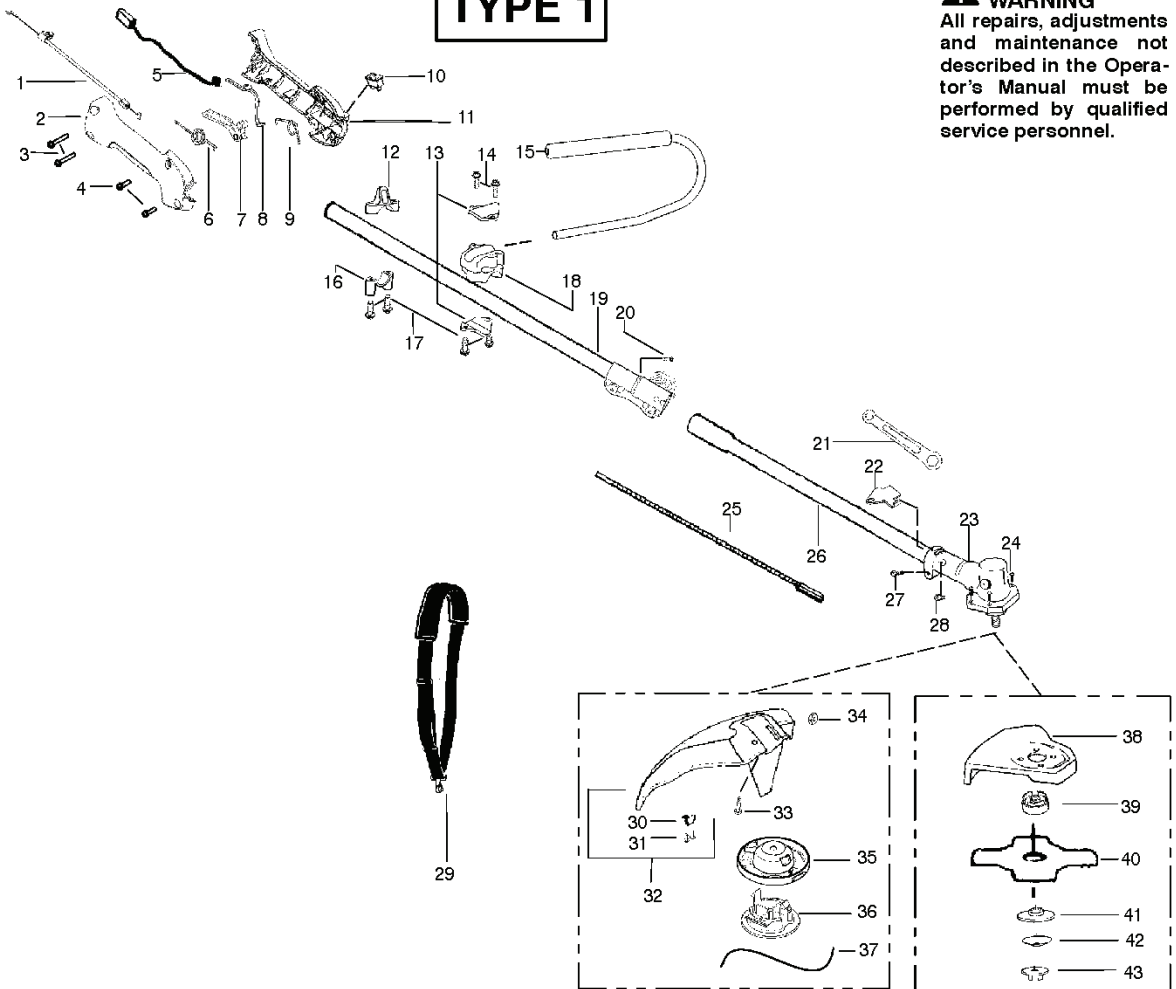

TYPE 1

▲ WARNING
All repairs, adjustments and maintenance not described in the Operator's Manual must be performed by qualified service personnel.

REF.	PART NO.	DESCRIPTION	REMARK	QTY.	KIT
1	545044301	ASSEMBLY		1	
2	545012902	HSG THROTTLE RIGHT BLACK		1	
3	530016406	SCREW		1	
4	530015814	SCREW		1	
5	530054183	ASSY THROTTLE WIRE		1	
6	545067201	SPRING		1	
7	545013001	THROTTLE TRIGGER RED		1	
8	545013101	THROTTLE LOCKOUT RED		1	
9	545015201	SPRING		1	
10	530069572	SWITCH		1	
11	545013201	HSG THROTTLE LH BLACK EURO		1	
12	530057986	CLAMP		1	
13	530058563	BRACKET		1	
14	530015886	SCREW		1	
15	530071974	KIT		1	
16	530057987	CLAMP		1	
17	530015940	SCREW		1	
18	545024501	CLAMP		1	
19	545006014	COVER		1	
20	530016344	SCREW		1	
21	530056401	WRENCH		1	
22	530057554	BRACKET		1	
23	530096100	GEARBOX.		1	
24	530016312	SCREW		1	
25	530096218	SHAFT		1	
26	545006059	SHAFT		1	
27	530016014	SCREW		1	
28	530015775	SCREW		1	
29	530092085	HARNESS		1	
30	530052286	LINE		1	
31	530015814	SCREW		1	
32	545081001	KIT		1	
33	530015820	SCREW		1	
34	530015197	NUT		1	
35	545053902	TRIMMER HEAD		1	
36	545049501	CAP		1	
37	545068001	TRIMMER LINE		1	
38	530071947	KIT		1	
39	530095815	CUP		1	
40	530055892	GRASS BLADE		1	
41	530095816	WASHER		1	
42	530016240	WASHER		1	
43	530015793	NUT		1