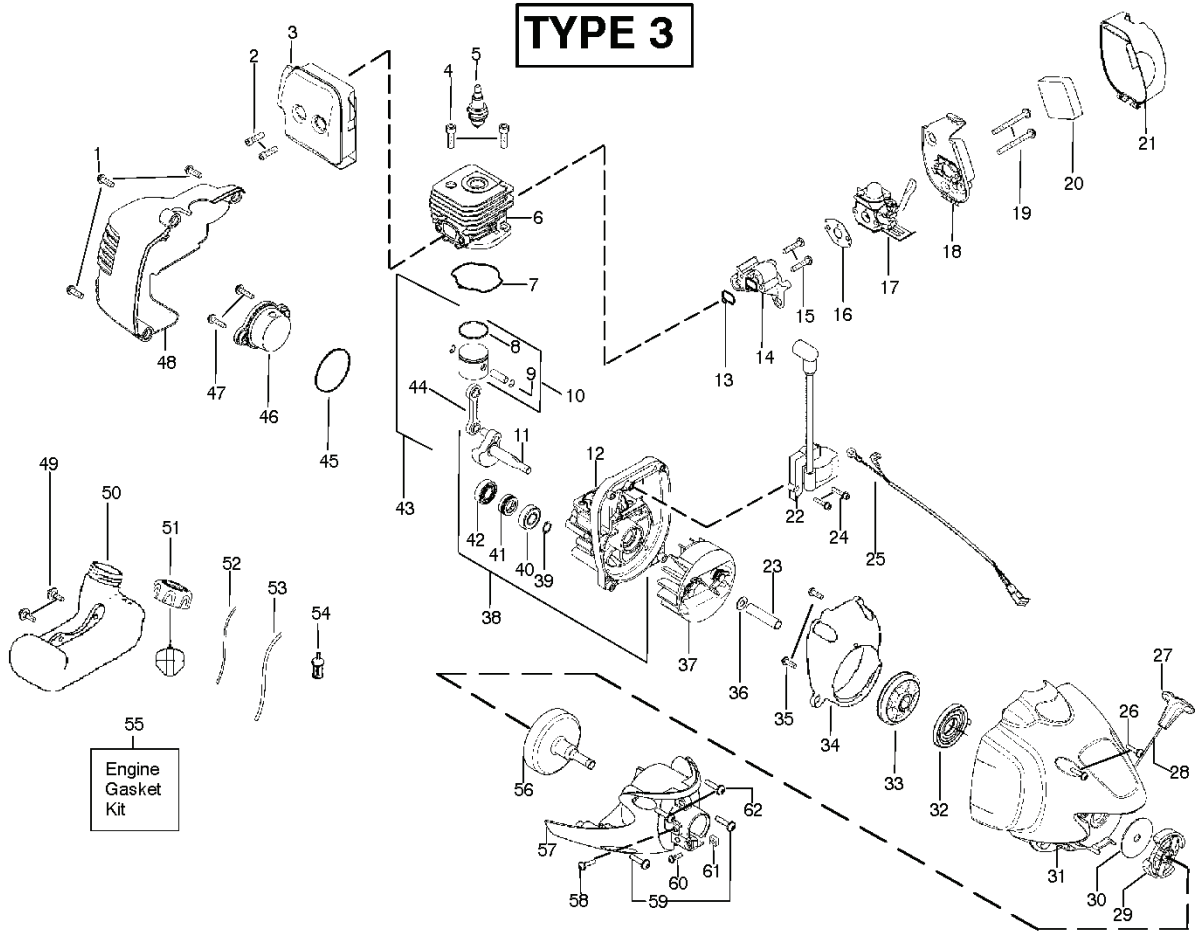

TYPE 3

REF.	PART NO.	DESCRIPTION	REMARK	QTY.	KIT
1	530015880	SCREW		1	
2	530058982	BOLT		1	
3	545227901	ASSY MUFFLER/SHIELD		1	
4	530015953	SCREW		1	
5	952030249	SPARK PLUG		1	
6	530012541	CYLINDER		1	
7	530071750	GASKET KIT		1	
8	530055120	PISTON RING		1	
9	530015162	CIRCLIP		1	
10	530071833	KIT		1	
11	530012579	CRANKSHAFT ASSY		1	
12	530012582	CRANKCASE		1	
13	530071750	GASKET KIT		1	
14	530057547	ADAPTER		1	
15	530016441	SCREW		1	
16	530071750	GASKET KIT		1	
17	530071811	CARBURETTOR		1	
18	530059246	AIR BOX		1	
19	530016429	SCREW		1	
20	530036575	AIR FILTER		1	
21	530057545	COVER		1	
22	530035505	IGNITION MODULE		1	
23	530059758	SPACER		1	
24	530016357	SCREW		1	
25	545054801	WIRE ASSY		1	
26	530015810	SCREW		1	
27	530054834	HANDLE		1	
28	545050409	KIT		1	
29	530055122	CLUTCH ASSY		1	
30	530094189	WASHER		1	
31	545016004	HSG FAN W/EYELET PP GOLD		1	
32	545054901	SPRING		1	
33	545050407	KIT		1	
34	545080601	BAFFLE		1	
35	530015880	SCREW		1	
36	530016463	WASHER		1	
37	530039243	FLYWHEEL ASSY		1	
38	545102101	ASSY C'CASE & C'SHAFT		1	
39	530015941	CLIP		1	
40	530055728	BEARING		1	
41	530019264	SEAL		1	
42	530032125	BEARING		1	
43	530071785	PISTON		1	
44	530069945	CONNECTING ROD		1	
45	530071750	GASKET KIT		1	
46	530057954	PLUG		1	
47	530016386	SCREW		1	
48	530057539	SHROUD REAR BLACK		1	
49	530016445	SCREW FUEL TANK RETAINER		1	
50	530057974	FUEL TANK ASSY		1	
51	530057973	ASSY FUEL CAP W/RETAINER		1	
52	530069247	HOSE		1	
53	530069216	FUEL HOSE		1	
54	530095646	FILTER		1	
55	530071750	GASKET KIT		1	
56	530150247	CLUTCH DRUM		1	
57	545077301	CLUTCH COVER ASSY		1	
58	530016319	SCREW		1	
59	530015772	SCREW		1	
60	530016381	SCREW		1	
61	530016382	NUT--NOSE CONE		1	
62	530015814	SCREW		1