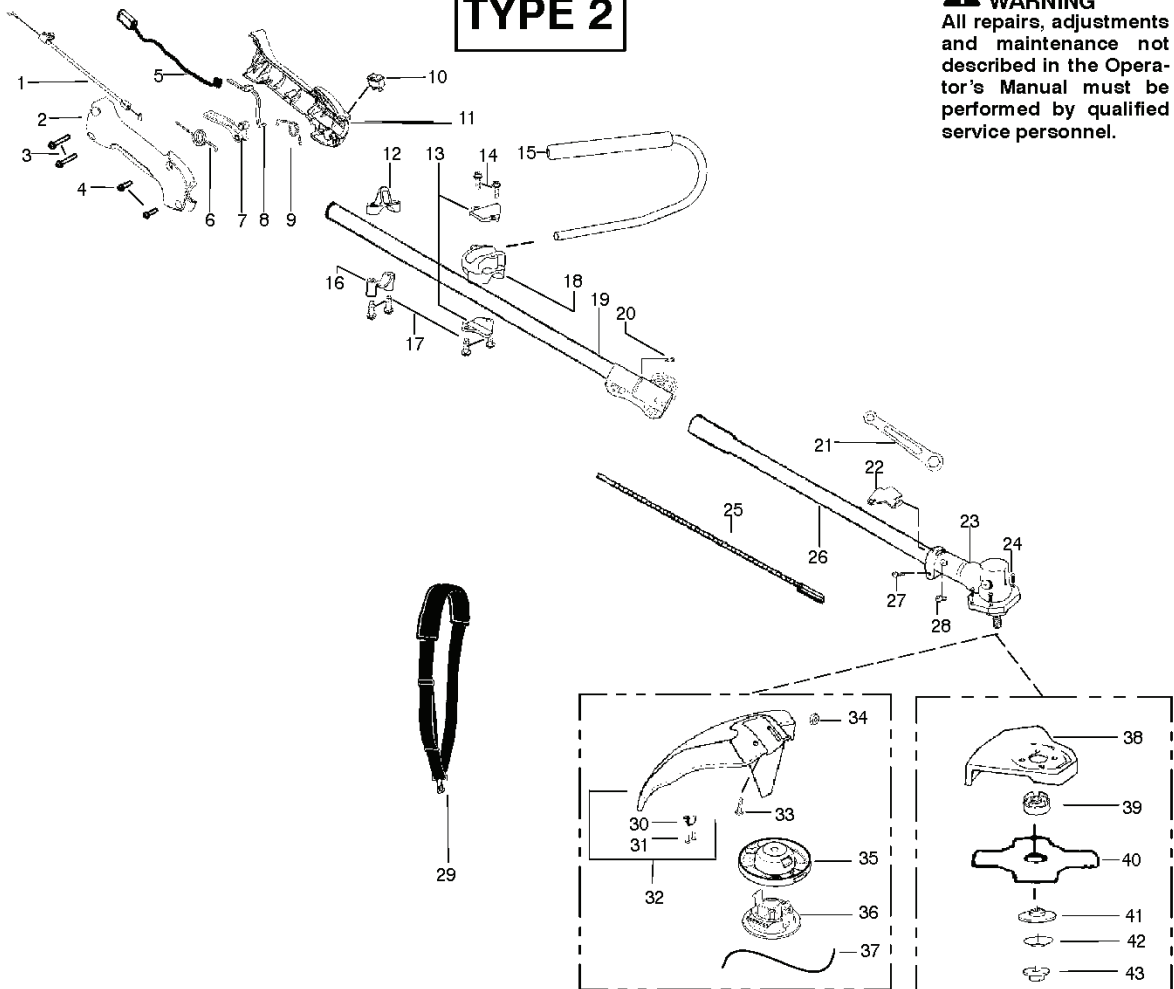

PARTS LIST NO. 545103426		McCULLOCH PARTS LIST	MODEL(s) 2500 CXL	
DATE 2/24/10	Replaces 545103426 - 11/07/07		Note: Illustration may differ from actual model due to design changes	PAGE NO. 2

TYPE 2

⚠ WARNING
All repairs, adjustments and maintenance not described in the Operator's Manual must be performed by qualified service personnel.