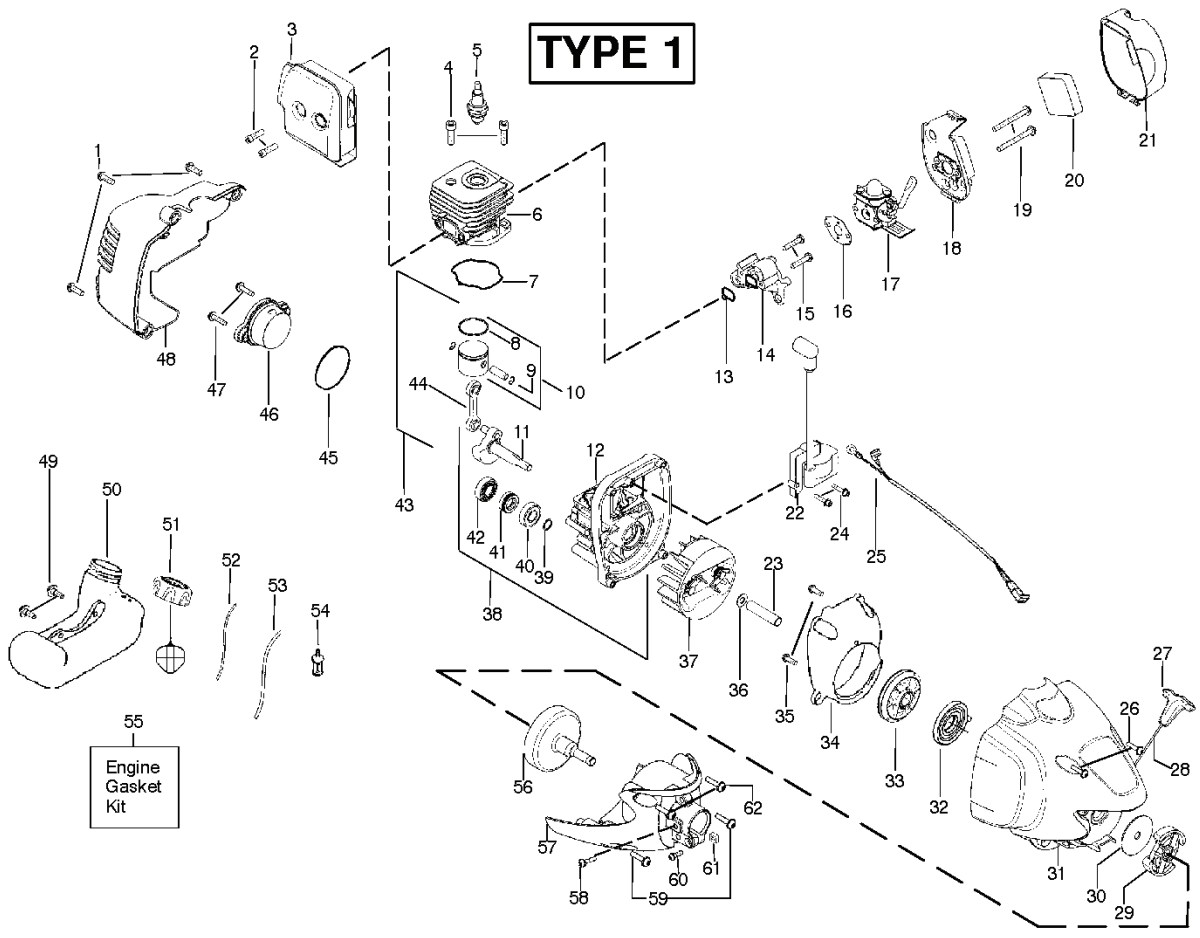

TYPE 1

REF.	PART NO.	DESCRIPTION	REMARK	QTY.	KIT
1	530015880	SCREW		1	
2	530058982	BOLT		1	
3	530059825	ASSEMBLY		1	
4	530015953	SCREW		1	
5	952030249	SPARK PLUG		1	
6	530012541	CYLINDER		1	
7	530071750	GASKET KIT		1	
8	530055120	PISTON RING		1	
9	530015162	CIRCLIP		1	
10	530071833	KIT		1	
11	530012579	CRANKSHAFT ASSY		1	
12	530012582	CRANKCASE		1	
13	530071750	GASKET KIT		1	
14	530057547	ADAPTER		1	
15	530016441	SCREW		1	
16	530071750	GASKET KIT		1	
17	530071811	CARBURETTOR		1	
18	530059246	AIR BOX		1	
19	530016429	SCREW		1	
20	530036575	AIR FILTER		1	
21	530057545	COVER		1	
22	530035505	IGNITION MODULE		1	
23	530059758	SPACER		1	
24	530016357	SCREW		1	
25	545015601	ASSY WIRE SWITCH		1	
26	530015810	SCREW		1	
27	530054834	HANDLE		1	
28	545050409	KIT		1	
29	530055122	CLUTCH ASSY		1	
30	530094189	WASHER		1	
31	545016004	HSG FAN W/EYELET PP GOLD		1	
32	545054901	SPRING		1	
33	545050407	KIT		1	
34	545080601	BAFFLE		1	
35	530015880	SCREW		1	
36	530016463	WASHER		1	
37	530039243	FLYWHEEL ASSY		1	
38	545102101	ASSY C'CASE & C'SHAFT		1	
39	530015941	CLIP		1	
40	530055728	BEARING		1	
41	530019264	SEAL		1	
42	530032125	BEARING		1	
43	530071785	PISTON		1	
44	530069945	CONNECTING ROD		1	
45	530071750	GASKET KIT		1	
46	530057954	PLUG		1	
47	530016386	SCREW		1	
48	530057539	SHROUD REAR BLACK		1	
49	530016445	SCREW FUEL TANK RETAINER		1	
50	530057974	FUEL TANK ASSY		1	
51	530057973	ASSY FUEL CAP W/RETAINER		1	
52	530069247	HOSE		1	
53	530069216	FUEL HOSE		1	
54	530095646	FILTER		1	
55	530071750	GASKET KIT		1	
56	530150247	CLUTCH DRUM		1	
57	545077301	CLUTCH COVER ASSY		1	
58	530016319	SCREW		1	
59	530015772	SCREW		1	
60	530016381	SCREW		1	
61	530016382	NUT--NOSE CONE		1	
62	530015814	SCREW		1