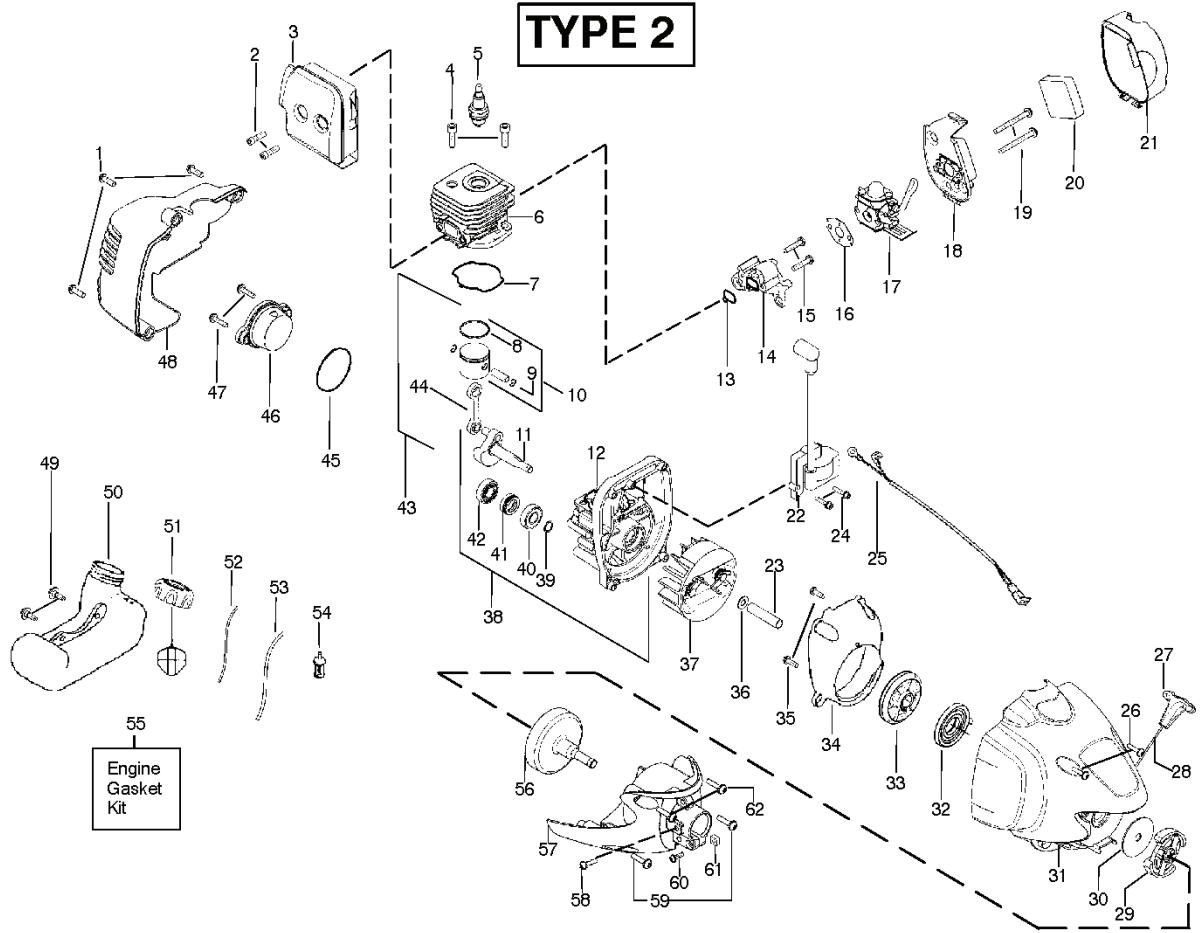

2500 CXL, 952715656, 952715698, 2010-03

SPARE PARTS LIST

TYPE 2

REF.	PART NO.	DESCRIPTION	REMARK	QTY.	KIT
1	530015880	SCREW		1	
2	530058982	BOLT		1	
3	530057863	ASSY MUFFLER/SHIELD		1	
4	530015953	SCREW		1	
5	952030249	SPARK PLUG		1	
6	530012541	CYLINDER		1	
7	530071750	GASKET KIT		1	
8	530055120	PISTON RING		1	
9	530015162	CIRCLIP		1	
10	530071833	KIT		1	
11	530012579	CRANKSHAFT ASSY		1	
12	530012582	CRANKCASE		1	
13	530071750	GASKET KIT		1	
14	530057547	ADAPTER		1	
15	530016441	SCREW		1	
16	530071750	GASKET KIT		1	
17	530071811	CARBURETTOR		1	
18	530059246	AIR BOX		1	
19	530016429	SCREW		1	
20	530036575	AIR FILTER		1	
21	530057545	COVER		1	
22	530035505	IGNITION MODULE		1	
23	530059758	SPACER		1	
24	530016357	SCREW		1	
25	545054801	WIRE ASSY		1	
26	530015810	SCREW		1	
27	530054834	HANDLE		1	
28	545050409	KIT		1	
29	530055122	CLUTCH ASSY		1	
30	530094189	WASHER		1	
31	545016004	HSG FAN W/EYELET PP GOLD		1	
32	545054901	SPRING		1	
33	545050407	KIT		1	
34	545080601	BAFFLE		1	
35	530015880	SCREW		1	
36	530016463	WASHER		1	
37	530039243	FLYWHEEL ASSY		1	
38	545102101	ASSY C'CASE & C'SHAFT		1	
39	530015941	CLIP		1	
40	530055728	BEARING		1	
41	530019264	SEAL		1	
42	530032125	BEARING		1	
43	530071785	PISTON		1	
44	530069945	CONNECTING ROD		1	
45	530071750	GASKET KIT		1	
46	530057954	PLUG		1	
47	530016386	SCREW		1	
48	530057539	SHROUD REAR BLACK		1	
49	530016445	SCREW FUEL TANK RETAINER		1	
50	530057974	FUEL TANK ASSY		1	
51	530057973	ASSY FUEL CAP W/RETAINER		1	
52	530069247	HOSE		1	
53	530069216	FUEL HOSE		1	
54	530095646	FILTER		1	
55	530071750	GASKET KIT		1	
56	530150247	CLUTCH DRUM		1	
57	545077301	CLUTCH COVER ASSY		1	
58	530016319	SCREW		1	
59	530015772	SCREW		1	
60	530016381	SCREW		1	
61	530016382	NUT--NOSE CONE		1	
62	530015814	SCREW		1	