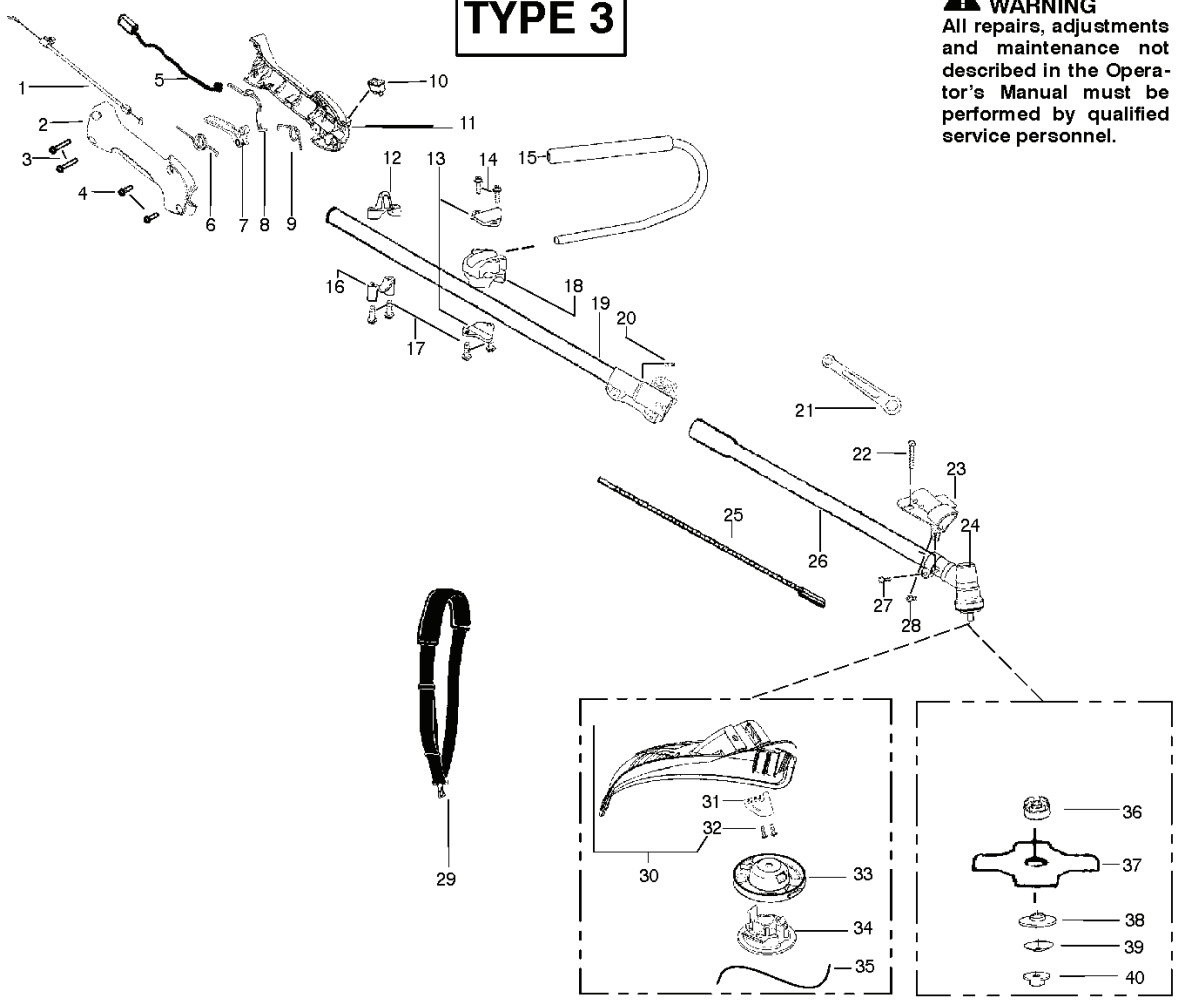

TYPE 3

▲ WARNING
All repairs, adjustments and maintenance not described in the Operator's Manual must be performed by qualified service personnel.

REF.	PART NO.	DESCRIPTION	REMARK	QTY.	KIT
1	545044301	ASSEMBLY		1	
2	545012902	HSG THROTTLE RIGHT BLACK		1	
3	530016406	SCREW		1	
4	530015814	SCREW		1	
5	545058801	ASSY SWITCH WIRE		1	
6	545067201	SPRING		1	
7	545013001	THROTTLE TRIGGER RED		1	
8	545013101	THROTTLE LOCKOUT RED		1	
9	545015201	SPRING		1	
10	530069572	SWITCH		1	
11	545013201	HSG THROTTLE LH BLACK EURO		1	
12	530057986	CLAMP		1	
13	530058563	BRACKET		1	
14	530015886	SCREW		1	
15	530071974	KIT		1	
16	530057987	CLAMP		1	
17	530015940	SCREW		1	
18	545024501	CLAMP		1	
19	545006014	COVER		1	
20	530016344	SCREW		1	
21	530056401	WRENCH		1	
22	530015771	SCREW		1	
23	575963401	BRACKET		1	
24	574809701	GEARBOX		1	
25	530096218	SHAFT		1	
26	545006059	SHAFT		1	
27	530016014	SCREW		1	
28	530015775	SCREW		1	
29	530092085	HARNESS		1	
30	575352701	KIT		1	
31	530052286	LINE		1	
32	530015814	SCREW		1	
33	545053902	TRIMMER HEAD		1	
34	545049501	CAP		1	
35	545068001	TRIMMER LINE		1	
36	530095815	CUP		1	
37	530055892	GRASS BLADE		1	
38	530095816	WASHER		1	
39	530016240	WASHER		1	
40	530015793	NUT		1	