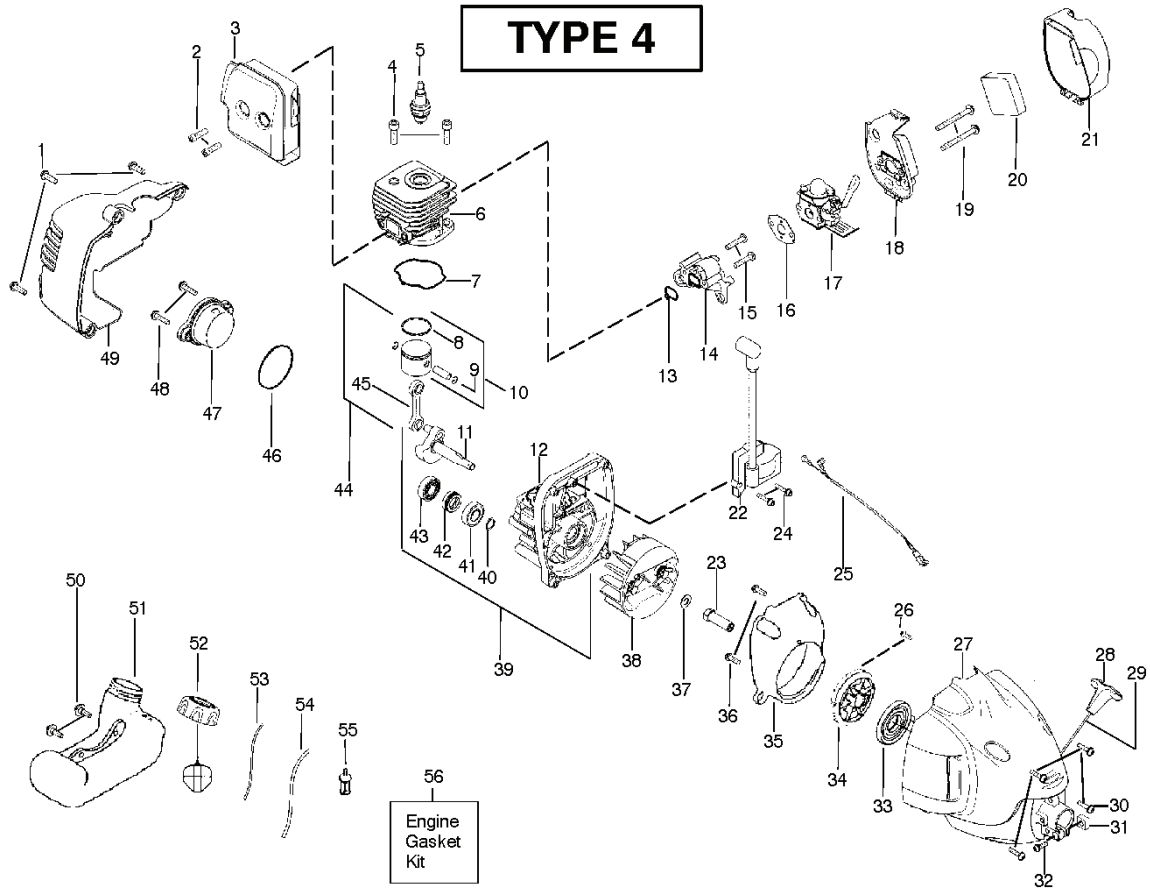

TYPE 4

REF.	PART NO.	DESCRIPTION	REMARK	QTY.	KIT
1	530015880	SCREW		1	
2	530058982	BOLT		1	
3	545227901	ASSY MUFFLER/SHIELD		1	
4	530015953	SCREW		1	
5	952030249	SPARK PLUG		1	
6	530012541	CYLINDER		1	
7	530071750	GASKET KIT		1	
8	530055120	PISTON RING		1	
9	530015162	CIRCLIP		1	
10	530071833	KIT		1	
11	530012555	CRANKSHAFT ASSY		1	
12	530012582	CRANKCASE		1	
13	530071750	GASKET KIT		1	
14	530057547	ADAPTER		1	
15	530016441	SCREW		1	
16	530071750	GASKET KIT		1	
17	530071811	CARBURETTOR		1	
18	530059246	AIR BOX		1	
19	530016429	SCREW		1	
20	530036575	AIR FILTER		1	
21	530057545	COVER		1	
22	545158001	MODULE IGN 8 DEG 1600 V		1	
23	530027953	COUPLING		1	
24	530016357	SCREW		1	
25	545054801	WIRE ASSY		1	
26	530016391	SCREW		1	
27	530071941	FAN		1	
28	530054834	HANDLE		1	
29	530071798	KIT		1	
30	530016386	SCREW		1	
31	530016382	NUT--NOSE CONE		1	
32	530016381	SCREW		1	
33	545213601	SPRING		1	
34	530071797	KIT		1	
35	545080601	BAFFLE		1	
36	530015880	SCREW		1	
37	530015828	WASHER		1	
38	530054115	FLYWHEEL		1	
39	530071751	ASSEMBLY		1	
40	530015941	CLIP		1	
41	530055728	BEARING		1	
42	530019264	SEAL		1	
43	530032125	BEARING		1	
44	530071785	PISTON		1	
45	530069945	CONNECTING ROD		1	
46	530071750	GASKET KIT		1	
47	530057954	PLUG		1	
48	530016386	SCREW		1	
49	530057539	SHROUD REAR BLACK		1	
50	530016445	SCREW FUEL TANK RETAINER		1	
51	530057974	FUEL TANK ASSY		1	
52	530057973	ASSY FUEL CAP W/RETAINER		1	
53	530069247	HOSE		1	
54	530069216	FUEL HOSE		1	
55	530095646	FILTER		1	
56	530071750	GASKET KIT		1