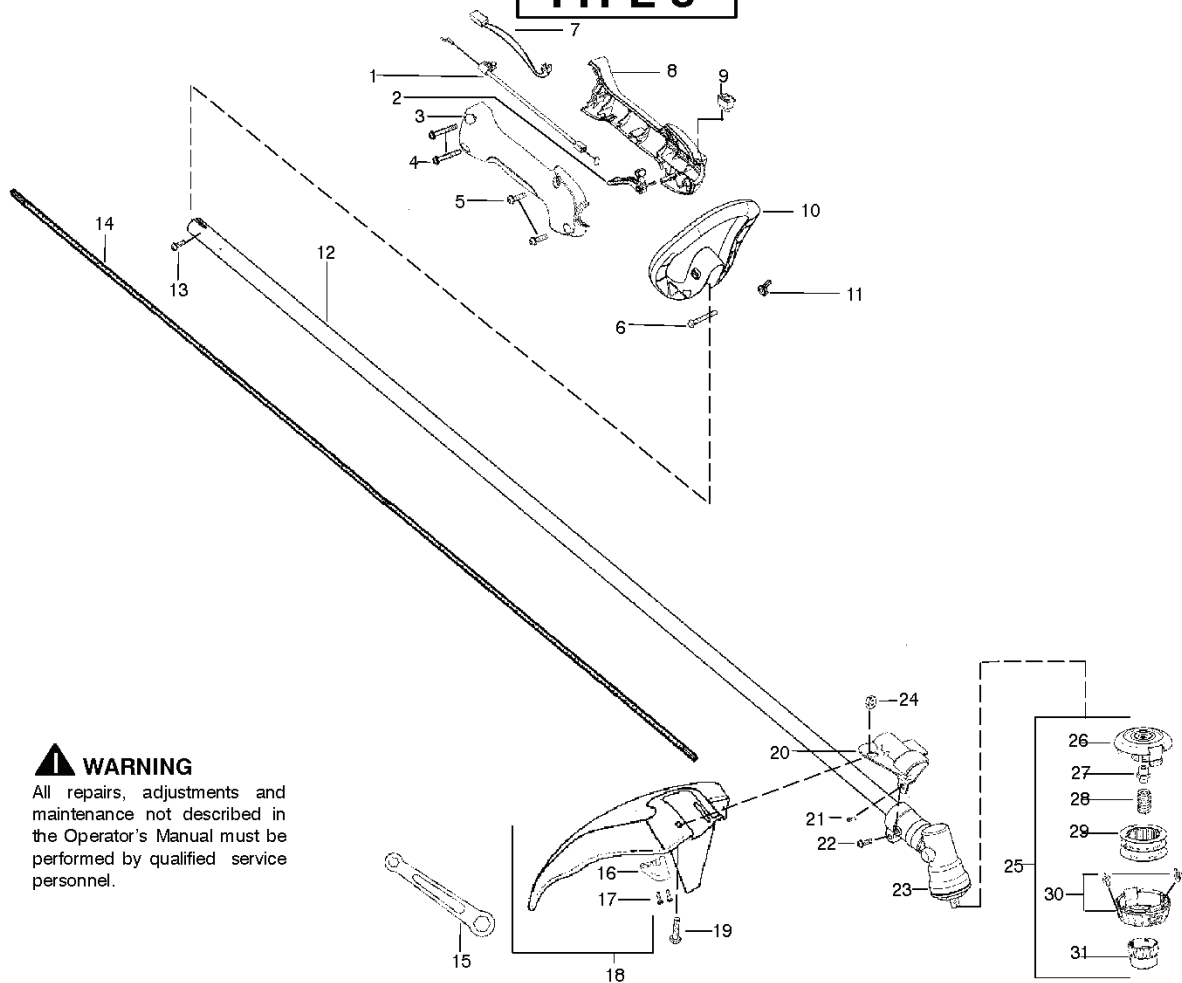

## WARNING

All repairs, adjustments and maintenance not described in the Operator's Manual must be performed by qualified service personnel.

---

REF.	PART NO.	DESCRIPTION	REMARK	QTY.	KIT
1	530057566	ASSEMBLY		1	
2	530049107	THROTTLE		1	
3	530058751	THROTTLE HSG. (RIGHT)		1	
4	530016406	SCREW		1	
5	530015814	SCREW		1	
6	530015786	BOLT		1	
7	530054183	ASSY THROTTLE WIRE		1	
8	530150095	THROTTLE HSG. (LEFT)		1	
9	530069572	SWITCH		1	
10	530058754	HANDLE		1	
11	530016152	WING NUT		1	
12	530071942	ASSY-DRIVE SHAFT		1	
13	530015805	SCREW		1	
14	530096169	SHAFT--- FLEX		1	
15	530056401	WRENCH		1	
16	530052285	LIMITER CAP		1	
17	530015814	SCREW		1	
18	530071823	KIT		1	
19	530015820	SCREW		1	
20	530057554	BRACKET		1	
21	530016014	SCREW		1	
22	530016224	SCREW		1	
23	530096099	BEVEL GEAR		1	
24	530015197	NUT		1	
25	530095772	ASSEMBLY		1	
26	530053241	SPRING		1	
27	530401957	RETAINER		1	
28	530056500	ASSEMBLY		1	
29	530056498	TRIMMER HEAD		1	

## WARNING

All repairs, adjustments and maintenance not described in the Operator's Manual must be performed by qualified service personnel.

REF.	PART NO.	DESCRIPTION	REMARK	QTY.	KIT
1	530057566	ASSEMBLY		1	
2	530049107	THROTTLE		1	
3	530057541	HOUSING		1	
4	530016406	SCREW		1	
5	530015814	SCREW		1	
6	530015786	BOLT		1	
7	545058801	ASSY SWITCH WIRE		1	
8	530059760	HSG THROTTLE LH EURO		1	
9	530069572	SWITCH		1	
10	530058583	ASSEMBLY		1	
11	530016152	WING NUT		1	
12	545006026	SHAFT		1	
13	530015805	SCREW		1	
14	530096169	SHAFT--- FLEX		1	
15	530056401	WRENCH		1	
16	530052286	LINE		1	
17	530015814	SCREW		1	
18	530071997	KIT		1	
19	530015820	SCREW		1	
20	545150701	BRACKET		1	
21	530015775	SCREW		1	
22	530016014	SCREW		1	
23	530096099	BEVEL GEAR		1	
24	530015197	NUT		1	
25	537419207	TRIMMER HEAD		1	
26	537419302	HOUSING		1	
27	537419801	ADAPTER		1	
28	537338801	SPRING		1	
29	545080801	SPOOL		1	
30	545003365	EYELET		1	
31	537419601	KNOB		1	