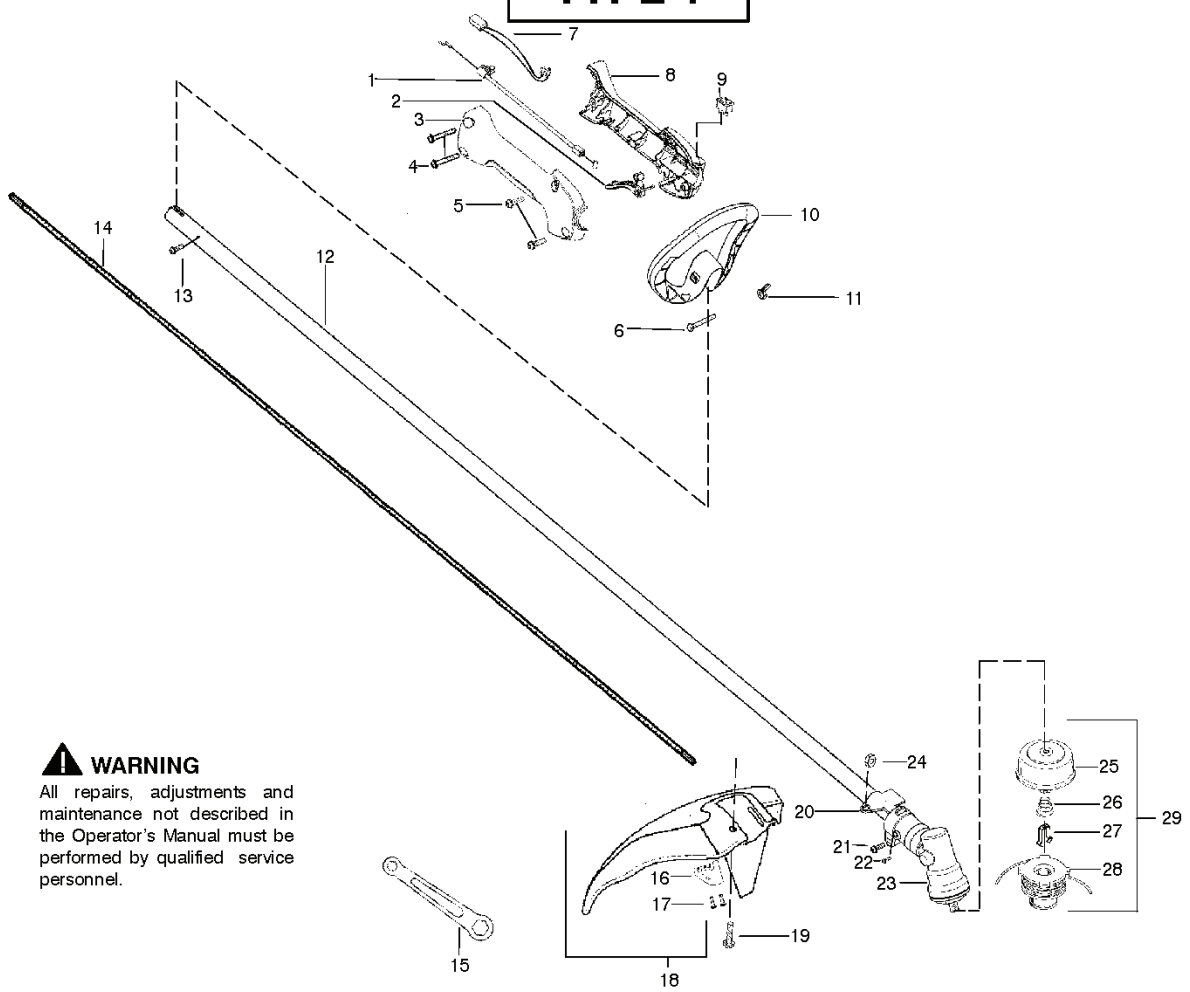

TYPE 1

WARNING

All repairs, adjustments and maintenance not described in the Operator's Manual must be performed by qualified service personnel.

REF.	PART NO.	DESCRIPTION	REMARK	QTY.	KIT
1	530057566	ASSEMBLY		1	
2	530049107	THROTTLE		1	
3	530058751	THROTTLE HSG. (RIGHT)		1	
4	530016406	SCREW		1	
5	530015814	SCREW		1	
6	530015786	BOLT		1	
7	530054183	ASSY THROTTLE WIRE		1	
8	530150095	THROTTLE HSG. (LEFT)		1	
9	530069572	SWITCH		1	
10	530058754	HANDLE		1	
11	530016152	WING NUT		1	
12	530071942	ASSY-DRIVE SHAFT		1	
13	530015805	SCREW		1	
14	530096169	SHAFT--- FLEX		1	
15	530056401	WRENCH		1	
16	530052285	LIMITER CAP		1	
17	530015814	SCREW		1	
18	530071823	KIT		1	
19	530015820	SCREW		1	
20	530057554	BRACKET		1	
21	530016014	SCREW		1	
22	530016224	SCREW		1	
23	530096099	BEVEL GEAR		1	
24	530015197	NUT		1	
25	530095772	ASSEMBLY		1	
26	530053241	SPRING		1	
27	530401957	RETAINER		1	
28	530056500	ASSEMBLY		1	
29	530056498	TRIMMER HEAD		1