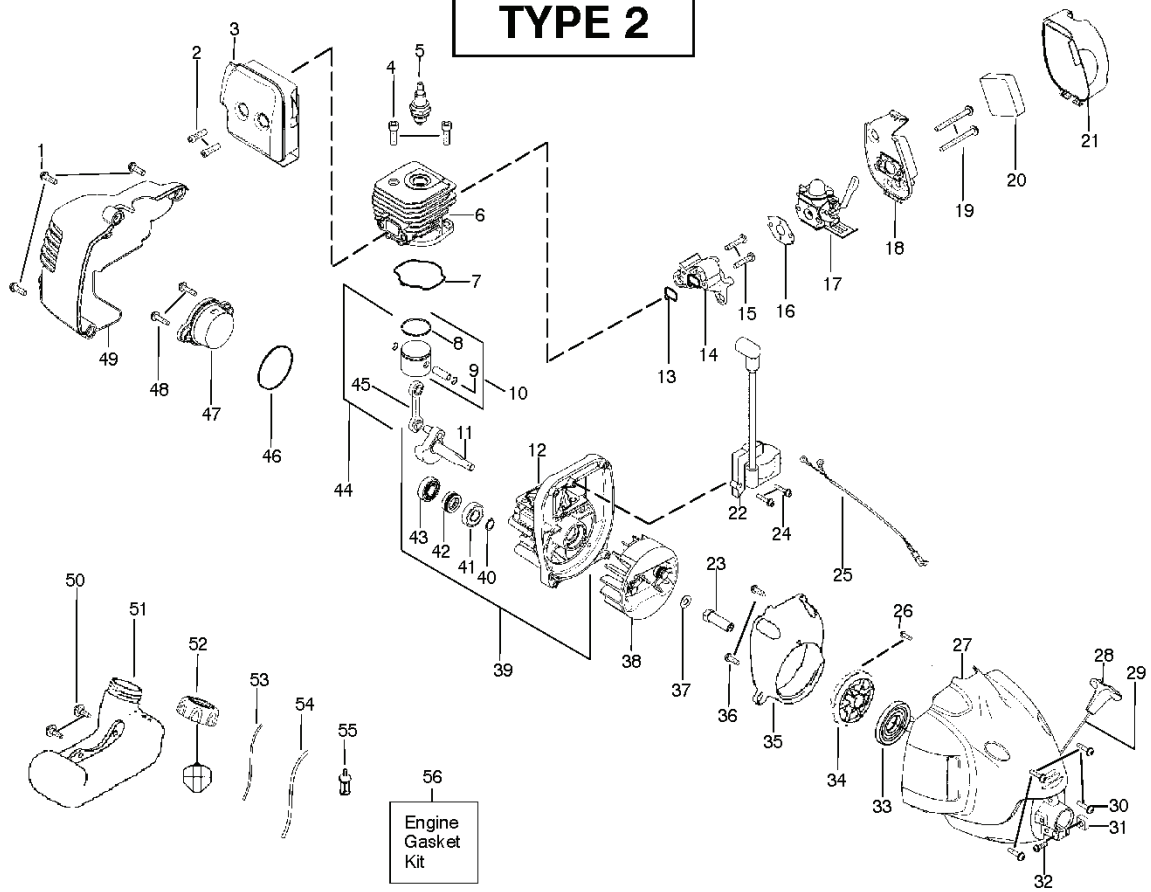

TYPE 2

REF.	PART NO.	DESCRIPTION	REMARK	QTY.	KIT
1	530015880	SCREW		1	
2	530058982	BOLT		1	
3	530059825	ASSEMBLY		1	
4	530015953	SCREW		1	
5	952030249	SPARK PLUG		1	
6	530012541	CYLINDER		1	
7	530071750	GASKET KIT		1	
8	530055120	PISTON RING		1	
9	530015162	CIRCLIP		1	
10	530071833	KIT		1	
11	530012555	CRANKSHAFT ASSY		1	
12	530012582	CRANKCASE		1	
13	530071750	GASKET KIT		1	
14	530057547	ADAPTER		1	
15	530016309	SCREW		1	
16	530071750	GASKET KIT		1	
17	530071811	CARBURETTOR		1	
18	530059246	AIR BOX		1	
19	530016429	SCREW		1	
20	530036575	AIR FILTER		1	
21	530057545	COVER		1	
22	545081826	IGNITION COIL		1	
23	530027953	COUPLING		1	
24	530016357	SCREW		1	
25	530047278	CABLE		1	
26	530016391	SCREW		1	
27	530071941	FAN		1	
28	530054834	HANDLE		1	
29	530071798	KIT		1	
30	530016386	SCREW		1	
31	530016382	NUT--NOSE CONE		1	
32	530016381	SCREW		1	
33	530042086	RETURN SPRING		1	
34	530071797	KIT		1	
35	530057548	BAFFLE		1	
36	530015880	SCREW		1	
37	530015828	WASHER		1	
38	530054115	FLYWHEEL		1	
39	530071751	ASSEMBLY		1	
40	530015941	CLIP		1	
41	530055728	BEARING		1	
42	530019264	SEAL		1	
43	530032125	BEARING		1	
44	530071785	PISTON		1	
45	530069945	CONNECTING ROD		1	
46	530071750	GASKET KIT		1	
47	530057954	PLUG		1	
48	530016386	SCREW		1	
49	530057539	SHROUD REAR BLACK		1	
50	530016445	SCREW FUEL TANK RETAINER		1	
51	530057974	FUEL TANK ASSY		1	
52	530057973	ASSY FUEL CAP W/RETAINER		1	
53	530069247	HOSE		1	
54	530069216	FUEL HOSE		1	
55	530095646	FILTER		1	
56	530071750	GASKET KIT		1