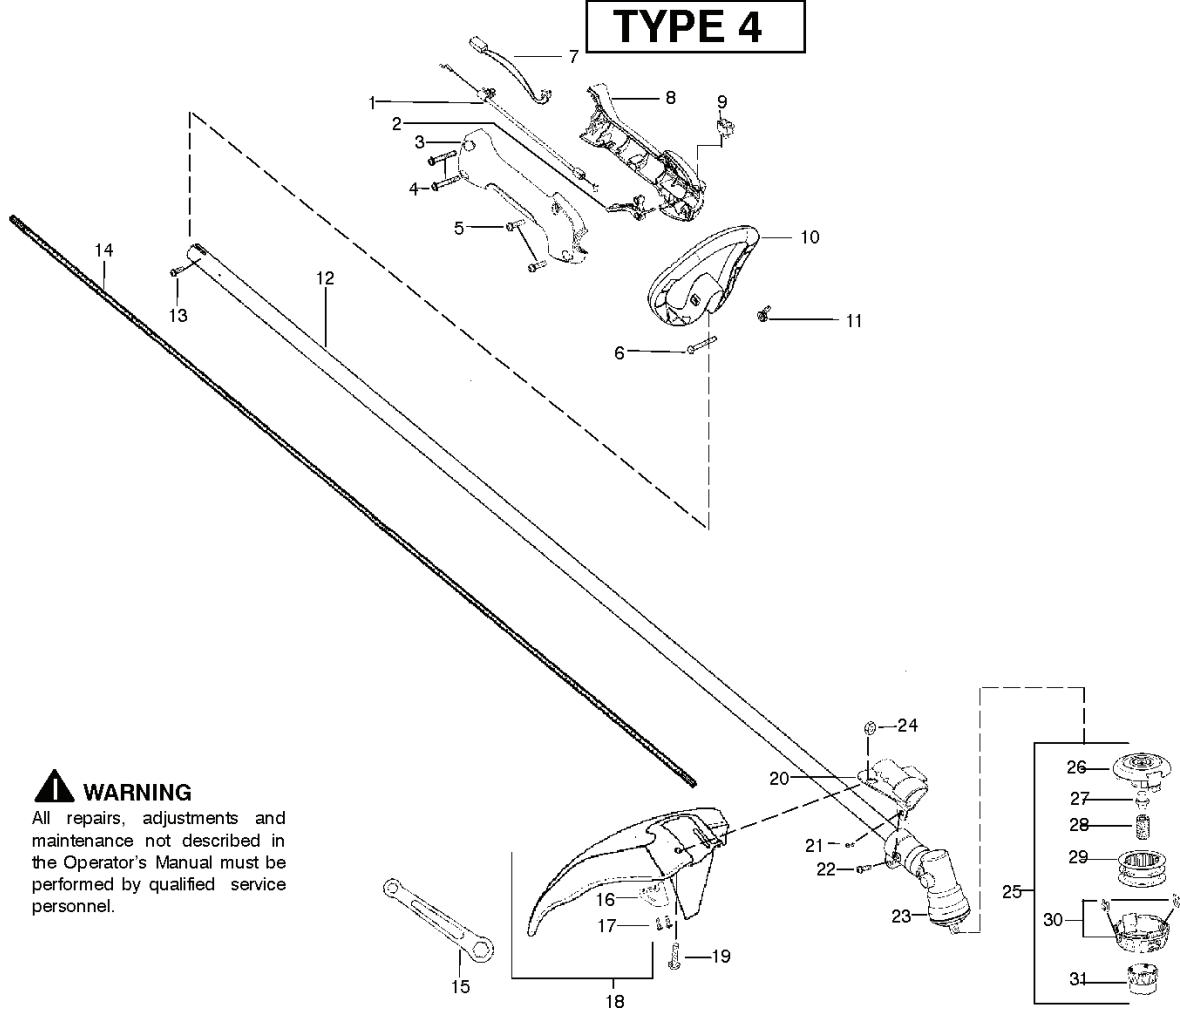

TYPE 4

⚠ WARNING

All repairs, adjustments and maintenance not described in the Operator's Manual must be performed by qualified service personnel.

REF.	PART NO.	DESCRIPTION	REMARK	QTY.	KIT
1	530057566	ASSEMBLY		1	
2	530049107	THROTTLE		1	
3	530057541	HOUSING		1	
4	530016406	SCREW		1	
5	530015814	SCREW		1	
6	530015786	BOLT		1	
7	545058801	ASSY SWITCH WIRE		1	
8	530059760	HSG THROTTLE LH EURO		1	
9	530069572	SWITCH		1	
10	530058583	ASSEMBLY		1	
11	530016152	WING NUT		1	
12	545006026	SHAFT		1	
13	530015805	SCREW		1	
14	530096169	SHAFT--- FLEX		1	
15	530056401	WRENCH		1	
16	530052286	LINE		1	
17	530015814	SCREW		1	
18	530071997	KIT		1	
19	530015820	SCREW		1	
20	545150701	BRACKET		1	
21	530015775	SCREW		1	
22	530016014	SCREW		1	
23	530096099	BEVEL GEAR		1	
24	530015197	NUT		1	
26	537419302	HOUSING		1	
27	537419801	ADAPTER		1	
28	537338801	SPRING		1	
29	545080801	SPOOL		1	
30	545003365	EYELET		1	
31	537419601	KNOB		1