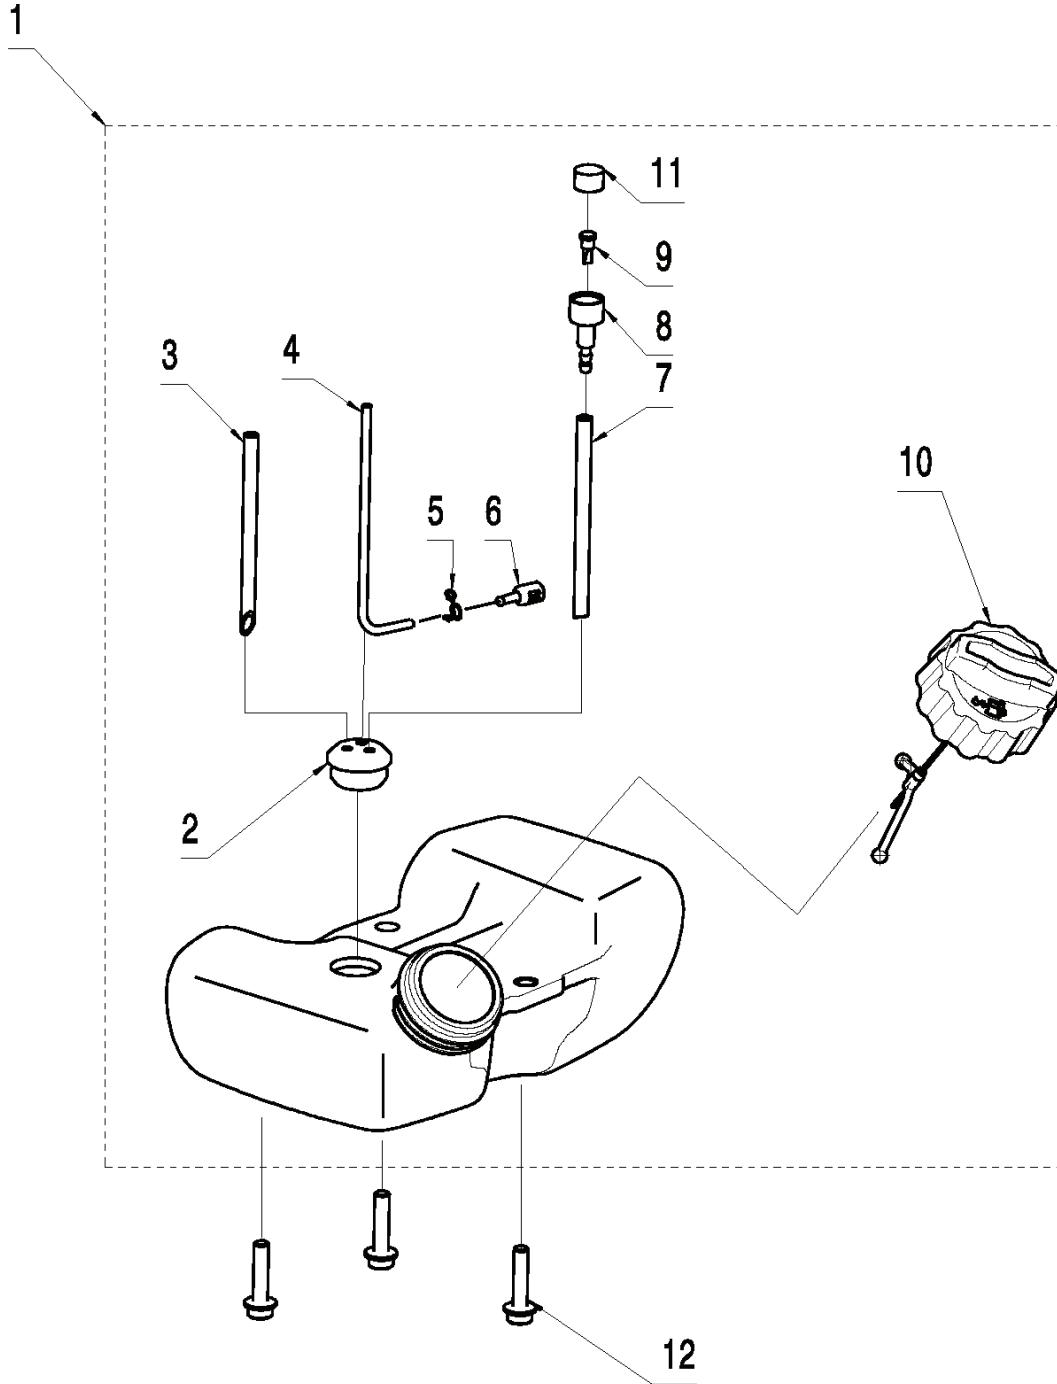

E T26CS
FUEL TANK

REF.	PART NO.	DESCRIPTION	REMARK	QTY.	KIT
1	585301101	FUEL TANK ASSY		1	
2	575312801	GROMMET		1	1
3	575313001	FUEL HOSE		1	1
4	575313101	FUEL HOSE		1	1
5	586095401	CLAMP		1	1
6	574227001	FUEL FILTER		1	1
7	575312901	VENTILATING HOSE		1	1
8	575484401	VALVE HOUSING		1	1
9	575484501	VALVE NIPPLE		1	1
10	580926801	TANK CAP ASSY		1	1
11	575484601	FILTER		1	1
12	575313301	SCREW		3