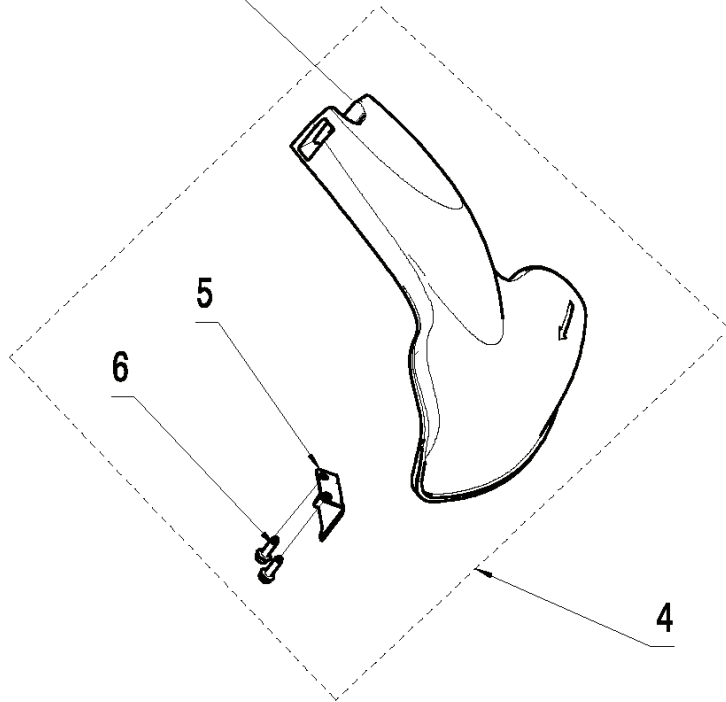

T26 CS, 967207701, 2014-02

SPARE PARTS LIST

A T26CS
BEVEL GEAR & LOWER SHAFT

REF.	PART NO.	DESCRIPTION	REMARK	QTY.	KIT
1	578910401	TUBE		1	
2	522751901	SCREW ITXSCFM		1	1
3	574404401	LOCK NUT		1	1
4	574613101	TRIMMER GUARD ASSY		1	
5	574523401	KNIFE		1	4
6	573925801	SCREW ITXSCFT		2	4
7	586221601	WRENCH		1	

J T26CS
CYLINDER & PISTON

REF.	PART NO.	DESCRIPTION	REMARK	QTY.	KIT
1	586491401	TOOL KIT		1	
2	586491501	TOOL KIT		1	
3	578411901	CYLINDER ASSY		1	
4	575307801	GASKET		2	
5	584956001	SCREW		4	
6	575306701	PLATE		1	
7	575306601	SCREW		2	
8	585597201	GROMMET		1	

H T26CS STARTER

REF.	PART NO.	DESCRIPTION	REMARK	QTY.	KIT
1	584917501	STARTER ASSY		1	
2	577271601	STARTER HANDLE		1	1
3	503859001	RECOIL SPRING		1	1
4	579366301	PULLEY		1	1
5	578465101	SPRING		1	1
6	585301401	DRIVER		1	1
7	530016468	SCREW		1	1
8	578091102	STARTER ROPE		1	1
9	573925801	SCREW ITXSCFT		5	
10	525755101	SCREW ITXSCFM		4	
11	585296501	BRIDGE		1	
12	585693601	DECAL		1	

C T26CS
THROTTLE CONTROL

REF.	PART NO.	DESCRIPTION	REMARK	QTY.	KIT
1	574193102	HANDLE ASSY		1	
2	575315801	STOP SWITCH		1	1
3	574192801	THROTTLE LOCKOUT		1	1
4	574824401	ANTIVIBRATION ELEMENT		1	1
5	585966901	TRIGGER		1	1
6	574488801	SHORT CIRCUIT CABLE		1	1
7	576851701	SPRING		1	1
8	585094401	THROTTLE ASSY		1	1
9	574444001	SCREW ITXSCT		4	1
10	574273201	SCREW ITXPANT		2	