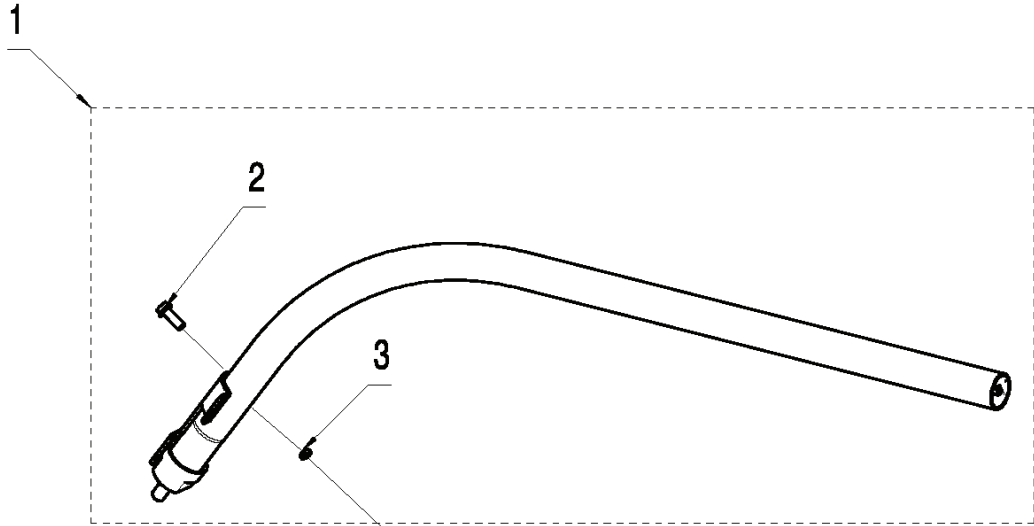

T26 CS, 967207701, 2014-02

SPARE PARTS LIST

A T26CS
BEVEL GEAR & LOWER SHAFT

REF.	PART NO.	DESCRIPTION	REMARK	QTY.	KIT
1	578910401	TUBE		1	
2	522751901	SCREW ITXSCFM		1	1
3	574404401	LOCK NUT		1	1
4	574613101	TRIMMER GUARD ASSY		1	
5	574523401	KNIFE		1	4
6	573925801	SCREW ITXSCFT		2	4
7	586221601	WRENCH		1	

J T26CS
CYLINDER & PISTON

REF.	PART NO.	DESCRIPTION	REMARK	QTY.	KIT
1	586491401	TOOL KIT		1	
2	586491501	TOOL KIT		1	
3	578411901	CYLINDER ASSY		1	
4	575307801	GASKET		2	
5	584956001	SCREW		4	
6	575306701	PLATE		1	
7	575306601	SCREW		2	
8	585597201	GROMMET		1	