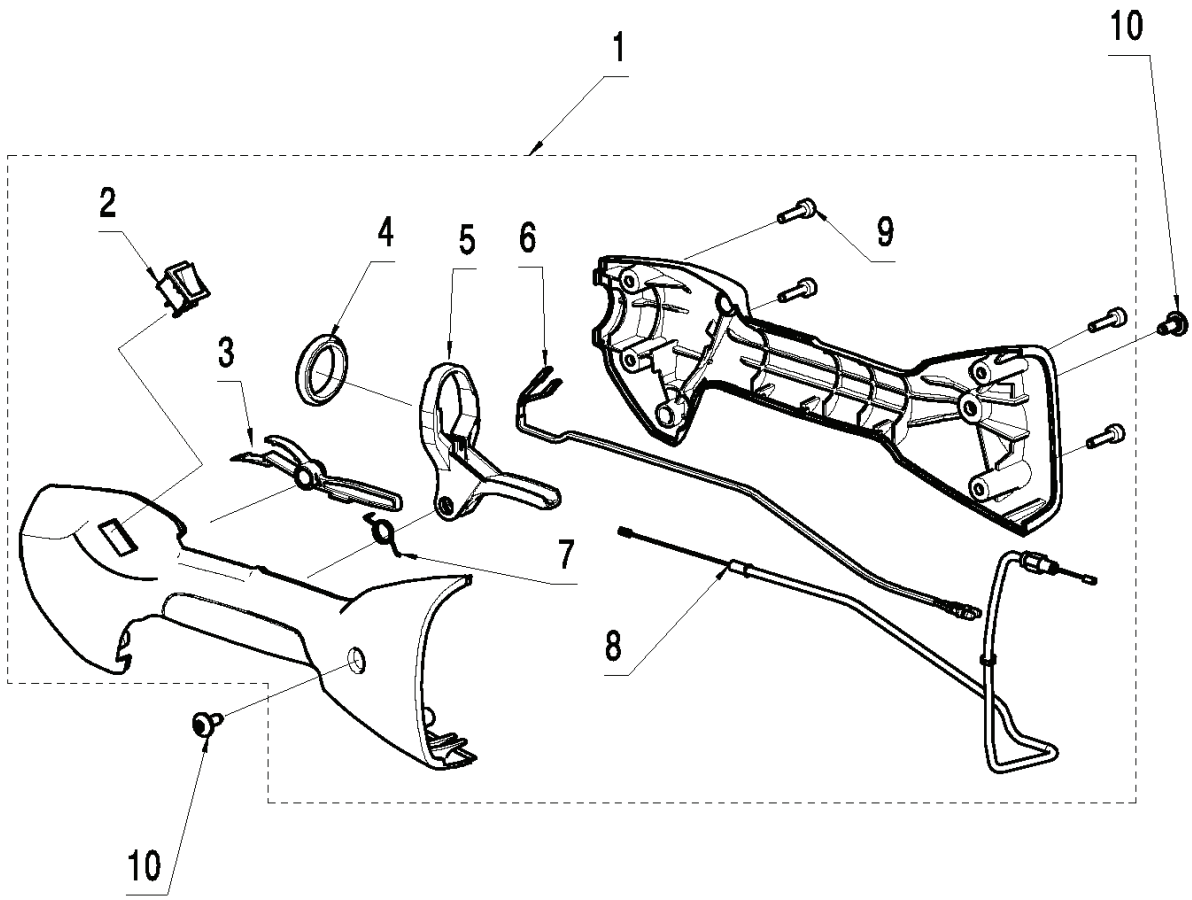

T26 CS, 967207701, 2014-02

SPARE PARTS LIST

A T26CS
BEVEL GEAR & LOWER SHAFT

REF.	PART NO.	DESCRIPTION	REMARK	QTY.	KIT
1	578910401	TUBE		1	
2	522751901	SCREW ITXSCFM		1	1
3	574404401	LOCK NUT		1	1
4	574613101	TRIMMER GUARD ASSY		1	
5	574523401	KNIFE		1	4
6	573925801	SCREW ITXSCFT		2	4
7	586221601	WRENCH		1	

J T26CS
CYLINDER & PISTON

REF.	PART NO.	DESCRIPTION	REMARK	QTY.	KIT
1	586491401	TOOL KIT		1	
2	586491501	TOOL KIT		1	
3	578411901	CYLINDER ASSY		1	
4	575307801	GASKET		2	
5	584956001	SCREW		4	
6	575306701	PLATE		1	
7	575306601	SCREW		2	
8	585597201	GROMMET		1	

H T26CS STARTER

REF.	PART NO.	DESCRIPTION	REMARK	QTY.	KIT
1	584917501	STARTER ASSY		1	
2	577271601	STARTER HANDLE		1	1
3	503859001	RECOIL SPRING		1	1
4	579366301	PULLEY		1	1
5	578465101	SPRING		1	1
6	585301401	DRIVER		1	1
7	530016468	SCREW		1	1
8	578091102	STARTER ROPE		1	1
9	573925801	SCREW ITXSCFT		5	
10	525755101	SCREW ITXSCFM		4	
11	585296501	BRIDGE		1	
12	585693601	DECAL		1	

C T26CS
THROTTLE CONTROL

REF.	PART NO.	DESCRIPTION	REMARK	QTY.	KIT
1	574193102	HANDLE ASSY		1	
2	575315801	STOP SWITCH		1	1
3	574192801	THROTTLE LOCKOUT		1	1
4	574824401	ANTIVIBRATION ELEMENT		1	1
5	585966901	TRIGGER		1	1
6	574488801	SHORT CIRCUIT CABLE		1	1
7	576851701	SPRING		1	1
8	585094401	THROTTLE ASSY		1	1
9	574444001	SCREW ITXSCT		4	1
10	574273201	SCREW ITXPANT		2	