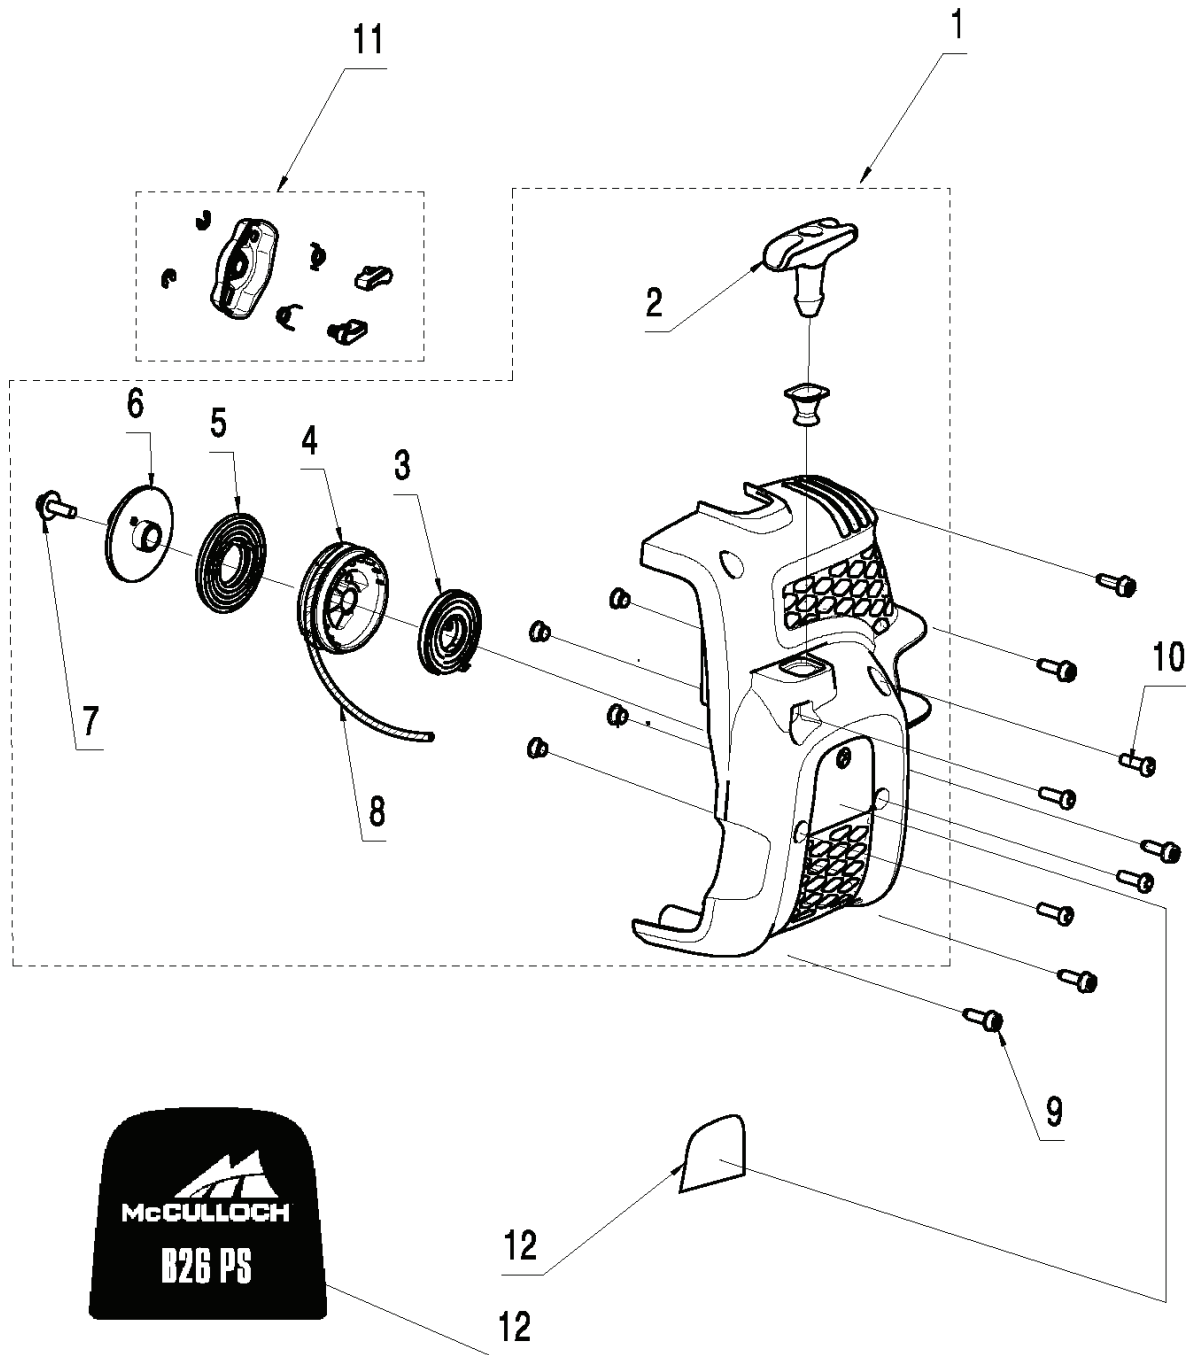

T26 CS, 967207701, 2014-02

SPARE PARTS LIST

A T26CS
BEVEL GEAR & LOWER SHAFT

REF.	PART NO.	DESCRIPTION	REMARK	QTY.	KIT
1	578910401	TUBE		1	
2	522751901	SCREW ITXSCFM		1	1
3	574404401	LOCK NUT		1	1
4	574613101	TRIMMER GUARD ASSY		1	
5	574523401	KNIFE		1	4
6	573925801	SCREW ITXSCFT		2	4
7	586221601	WRENCH		1	

J T26CS
CYLINDER & PISTON

REF.	PART NO.	DESCRIPTION	REMARK	QTY.	KIT
1	586491401	TOOL KIT		1	
2	586491501	TOOL KIT		1	
3	578411901	CYLINDER ASSY		1	
4	575307801	GASKET		2	
5	584956001	SCREW		4	
6	575306701	PLATE		1	
7	575306601	SCREW		2	
8	585597201	GROMMET		1	

H T26CS STARTER

REF.	PART NO.	DESCRIPTION	REMARK	QTY.	KIT
1	584917501	STARTER ASSY		1	
2	577271601	STARTER HANDLE		1	1
3	503859001	RECOIL SPRING		1	1
4	579366301	PULLEY		1	1
5	578465101	SPRING		1	1
6	585301401	DRIVER		1	1
7	530016468	SCREW		1	1
8	578091102	STARTER ROPE		1	1
9	573925801	SCREW ITXSCFT		5	
10	525755101	SCREW ITXSCFM		4	
11	585296501	BRIDGE		1	
12	585693601	DECAL		1	

C T26CS
THROTTLE CONTROL

REF.	PART NO.	DESCRIPTION	REMARK	QTY.	KIT
1	574193102	HANDLE ASSY		1	
2	575315801	STOP SWITCH		1	1
3	574192801	THROTTLE LOCKOUT		1	1
4	574824401	ANTIVIBRATION ELEMENT		1	1
5	585966901	TRIGGER		1	1
6	574488801	SHORT CIRCUIT CABLE		1	1
7	576851701	SPRING		1	1
8	585094401	THROTTLE ASSY		1	1
9	574444001	SCREW ITXSCT		4	1
10	574273201	SCREW ITXPANT		2	