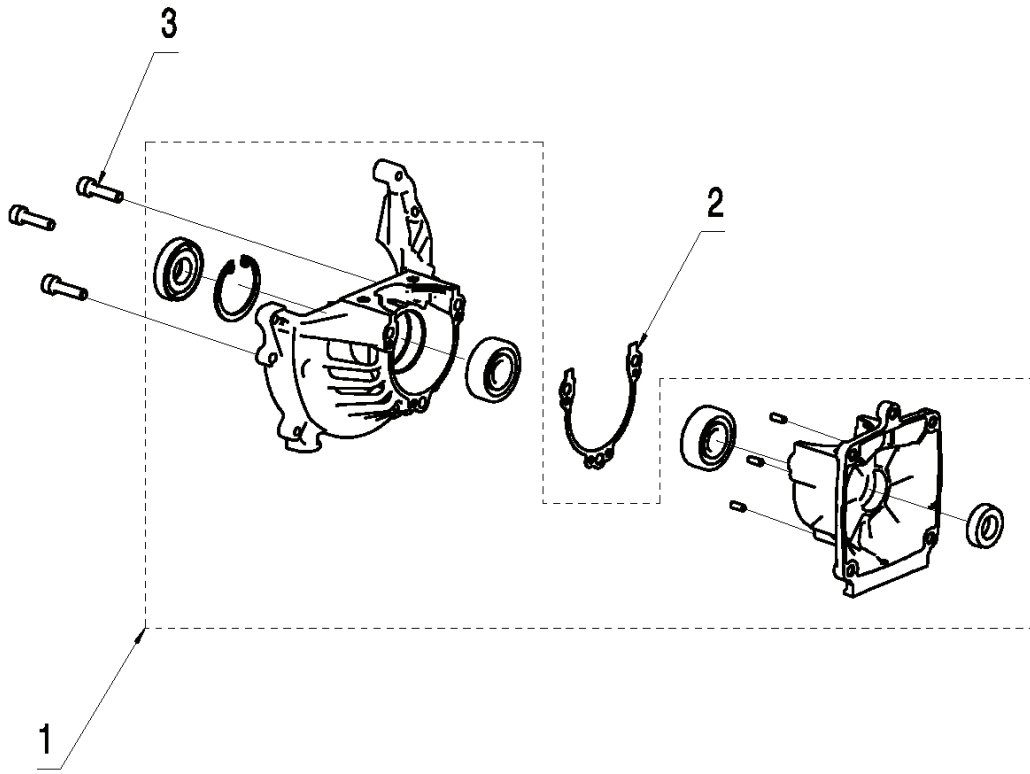

C T26CS
THROTTLE CONTROL

REF.	PART NO.	DESCRIPTION	REMARK	QTY.	KIT
1	574193102	HANDLE ASSY		1	
2	575315801	STOP SWITCH		1	1
3	574192801	THROTTLE LOCKOUT		1	1
4	574824401	ANTIVIBRATION ELEMENT		1	1
5	585966901	TRIGGER		1	1
6	574488801	SHORT CIRCUIT CABLE		1	1
7	576851701	SPRING		1	1
8	585094401	THROTTLE ASSY		1	1
9	574444001	SCREW ITXSCT		4	1
10	574273201	SCREW ITXPANT		2	

G B26PS
CARBURATER & AIR FILTER

REF.	PART NO.	DESCRIPTION	REMARK	QTY.	KIT
1	537213201	KNOB		1	
2	584917601	FILTER COVER		1	
3	575309501	AIR FILTER		1	
4	578303901	SCREW		2	
5	575309701	FILTER HOLDER ASSY		1	
6	584274101	CARBURETTOR		1	
7	575310901	GASKET		1	
8	584956201	SCREW		4	
9	575311301	GROMMET		1	
10	575311401	INSULATOR		1	
11	575311501	GASKET		1	
12	575311101	INLET PIPE		1	
13	575311201	HOSE CLAMP		2	
14	585693801	DECAL		1	

D T26CS
CLUTCH

REF.	PART NO.	DESCRIPTION	REMARK	QTY.	KIT
1	584917301	CLUTCH COVER ASSY		1	
2	525755104	SCREW ITXSCFM		1	
3	525755101	SCREW ITXSCFM		4	
4	731231401	HEXAGON NUT		1	1
5	586557001	TOOL KIT		1	
6	586556901	CLUTCH SPRING		1	5

L T26CS
CRANKCASE

REF.	PART NO.	DESCRIPTION	REMARK	QTY.	KIT
1	586594901	TOOL KIT		1	
2	575311901	GASKET		1	
3	584955901	SCREW		3	

K T26CS
Crankshaft

REF.	PART NO.	DESCRIPTION	REMARK	QTY.	KIT
1	586491601	TOOL KIT		1	