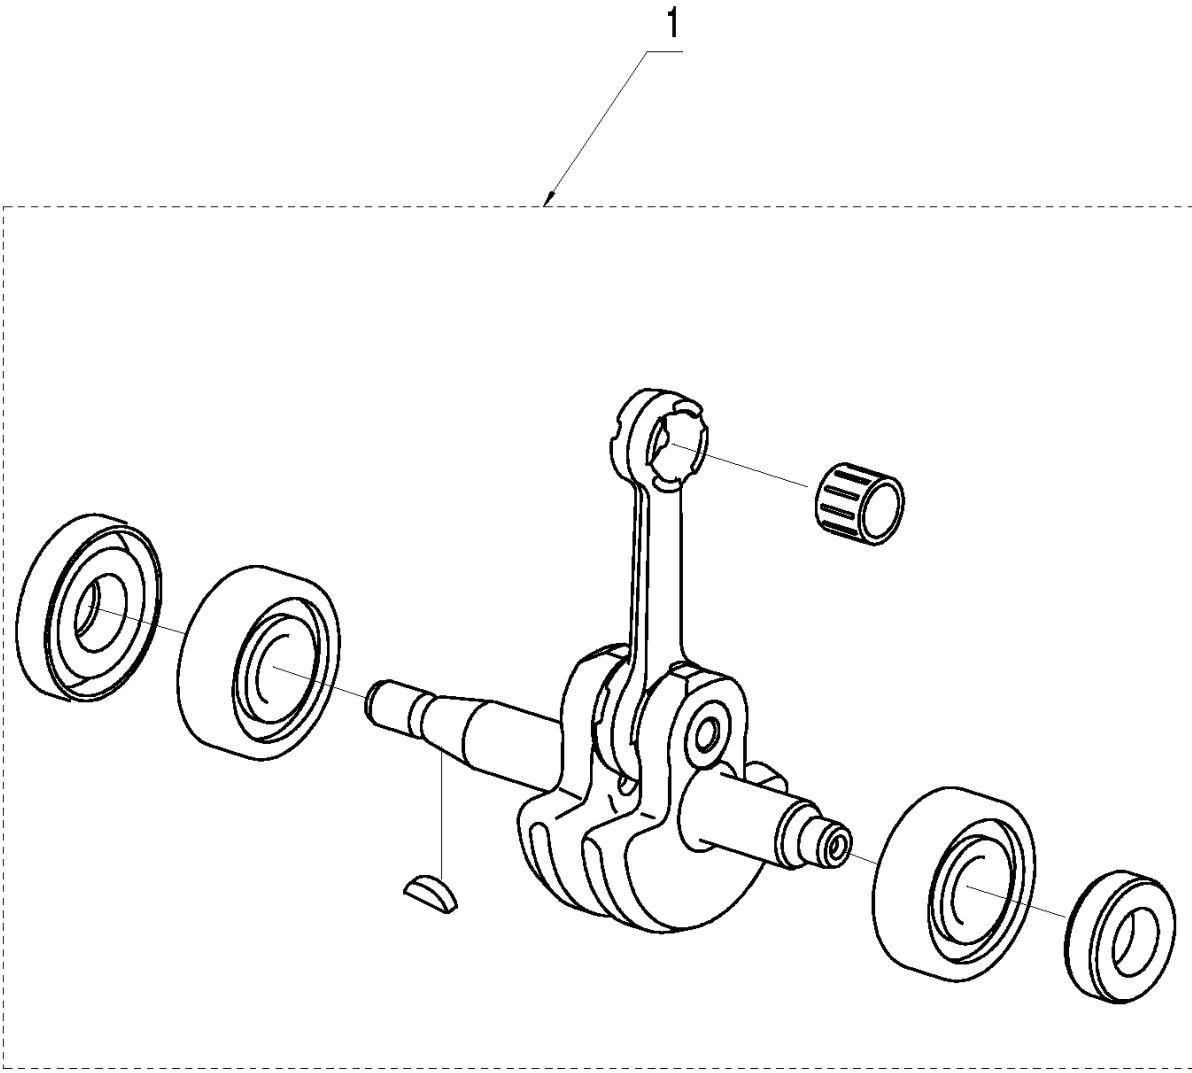

C T26CS
THROTTLE CONTROL

REF.	PART NO.	DESCRIPTION	REMARK	QTY.	KIT
1	574193102	HANDLE ASSY		1	
2	575315801	STOP SWITCH		1	1
3	574192801	THROTTLE LOCKOUT		1	1
4	574824401	ANTIVIBRATION ELEMENT		1	1
5	585966901	TRIGGER		1	1
6	574488801	SHORT CIRCUIT CABLE		1	1
7	576851701	SPRING		1	1
8	585094401	THROTTLE ASSY		1	1
9	574444001	SCREW ITXSCT		4	1
10	574273201	SCREW ITXPANT		2	

G B26PS
CARBURATER & AIR FILTER

REF.	PART NO.	DESCRIPTION	REMARK	QTY.	KIT
1	537213201	KNOB		1	
2	584917601	FILTER COVER		1	
3	575309501	AIR FILTER		1	
4	578303901	SCREW		2	
5	575309701	FILTER HOLDER ASSY		1	
6	584274101	CARBURETTOR		1	
7	575310901	GASKET		1	
8	584956201	SCREW		4	
9	575311301	GROMMET		1	
10	575311401	INSULATOR		1	
11	575311501	GASKET		1	
12	575311101	INLET PIPE		1	
13	575311201	HOSE CLAMP		2	
14	585693801	DECAL		1	

D T26CS
CLUTCH

REF.	PART NO.	DESCRIPTION	REMARK	QTY.	KIT
1	584917301	CLUTCH COVER ASSY		1	
2	525755104	SCREW ITXSCFM		1	
3	525755101	SCREW ITXSCFM		4	
4	731231401	HEXAGON NUT		1	1
5	586557001	TOOL KIT		1	
6	586556901	CLUTCH SPRING		1	5

L T26CS
CRANKCASE

REF.	PART NO.	DESCRIPTION	REMARK	QTY.	KIT
1	586594901	TOOL KIT		1	
2	575311901	GASKET		1	
3	584955901	SCREW		3	

K T26CS
Crankshaft

REF.	PART NO.	DESCRIPTION	REMARK	QTY.	KIT
1	586491601	TOOL KIT		1	