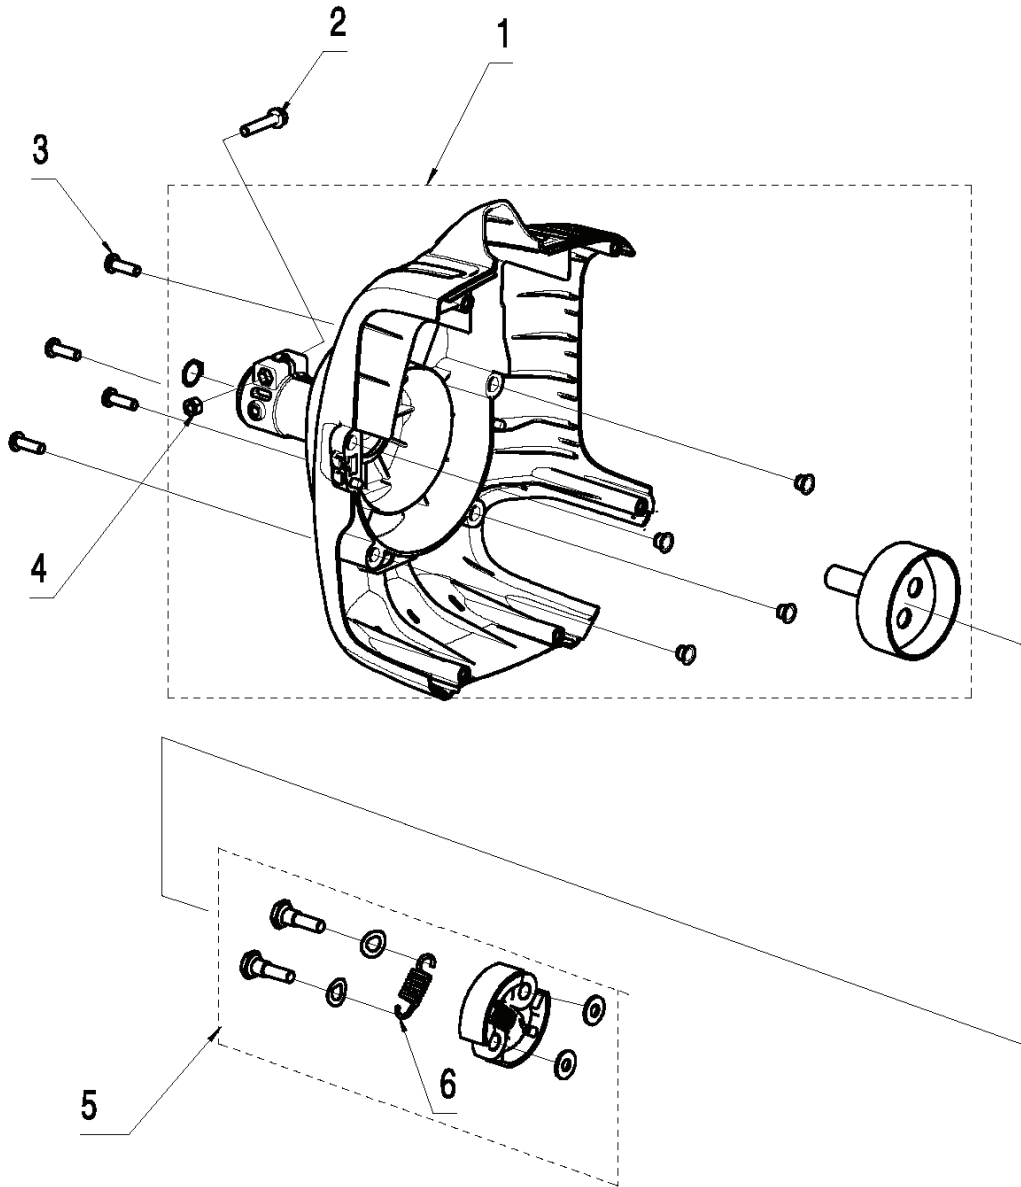

REF.	PART NO.	DESCRIPTION	REMARK	QTY.	KIT
1	537213201	KNOB		1	
2	584917601	FILTER COVER		1	
3	575309501	AIR FILTER		1	
4	578303901	SCREW		2	
5	575309701	FILTER HOLDER ASSY		1	
6	584274101	CARBURETTOR		1	
7	575310901	GASKET		1	
8	584956201	SCREW		4	
9	575311301	GROMMET		1	
10	575311401	INSULATOR		1	
11	575311501	GASKET		1	
12	575311101	INLET PIPE		1	
13	575311201	HOSE CLAMP		2	
14	585693801	DECAL		1	

D T26CS
CLUTCH