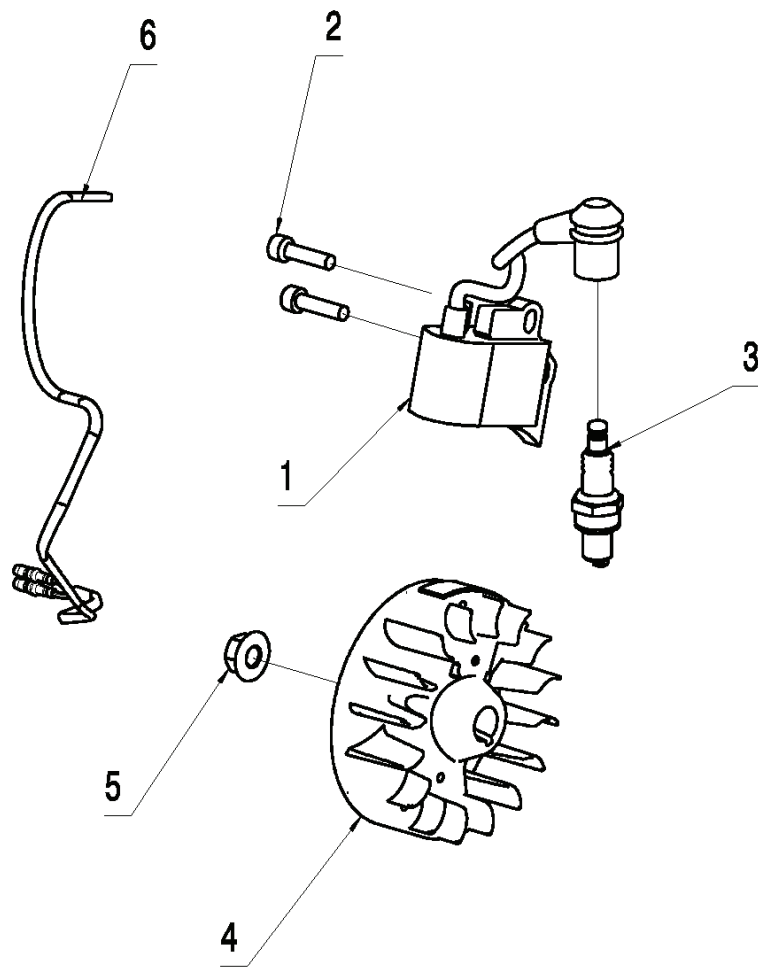

G B26PS
CARBURATER & AIR FILTER

REF.	PART NO.	DESCRIPTION	REMARK	QTY.	KIT
1	537213201	KNOB		1	
2	584917601	FILTER COVER		1	
3	575309501	AIR FILTER		1	
4	578303901	SCREW		2	
5	575309701	FILTER HOLDER ASSY		1	
6	584274101	CARBURETTOR		1	
7	575310901	GASKET		1	
8	584956201	SCREW		4	
9	575311301	GROMMET		1	
10	575311401	INSULATOR		1	
11	575311501	GASKET		1	
12	575311101	INLET PIPE		1	
13	575311201	HOSE CLAMP		2	
14	585693801	DECAL		1	

D T26CS
CLUTCH

REF.	PART NO.	DESCRIPTION	REMARK	QTY.	KIT
1	584917301	CLUTCH COVER ASSY		1	
2	525755104	SCREW ITXSCFM		1	
3	525755101	SCREW ITXSCFM		4	
4	731231401	HEXAGON NUT		1	1
5	586557001	TOOL KIT		1	
6	586556901	CLUTCH SPRING		1	5

L T26CS
CRANKCASE

REF.	PART NO.	DESCRIPTION	REMARK	QTY.	KIT
1	586594901	TOOL KIT		1	
2	575311901	GASKET		1	
3	584955901	SCREW		3	

K T26CS
Crankshaft

REF.	PART NO.	DESCRIPTION	REMARK	QTY.	KIT
1	586491601	TOOL KIT		1	

I T26CS
IGNITION

REF.	PART NO.	DESCRIPTION	REMARK	QTY.	KIT
1	585565501	IGNITION MODULE		1	
2	584955901	SCREW		2	
3	578410201	SPARK PLUG		1	
4	585565701	FLYWHEEL		1	
5	574223401	NUT		1	
6	574488903	SHORT CIRCUIT CABLE		1	