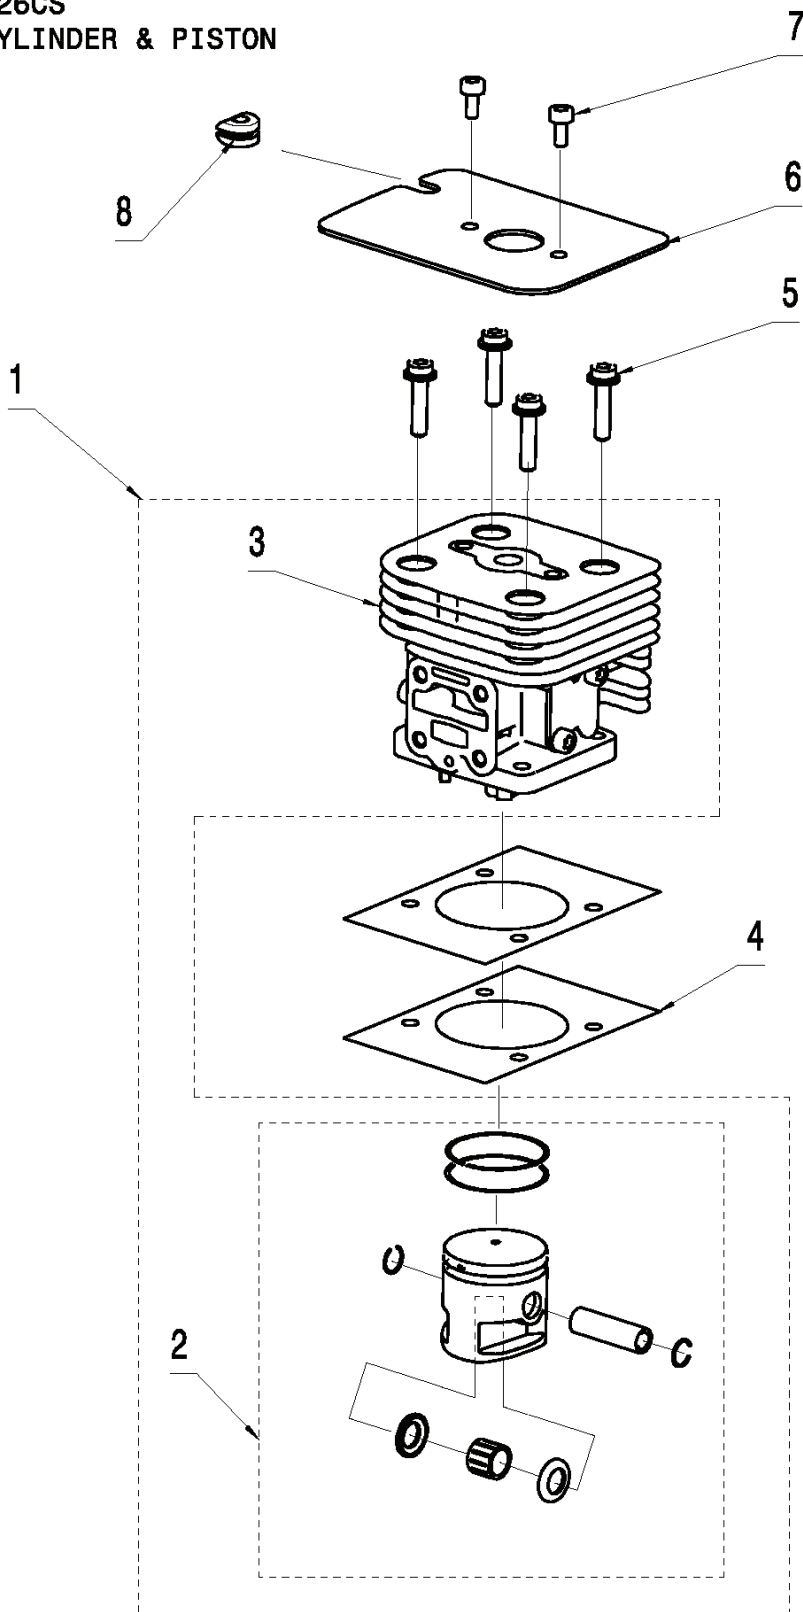

T26 CS, 967207701, 2014-02

SPARE PARTS LIST

A T26CS
BEVEL GEAR & LOWER SHAFT

REF.	PART NO.	DESCRIPTION	REMARK	QTY.	KIT
1	578910401	TUBE		1	
2	522751901	SCREW ITXSCFM		1	1
3	574404401	LOCK NUT		1	1
4	574613101	TRIMMER GUARD ASSY		1	
5	574523401	KNIFE		1	4
6	573925801	SCREW ITXSCFT		2	4
7	586221601	WRENCH		1	

J T26CS
CYLINDER & PISTON

REF.	PART NO.	DESCRIPTION	REMARK	QTY.	KIT
1	586491401	TOOL KIT		1	
2	586491501	TOOL KIT		1	
3	578411901	CYLINDER ASSY		1	
4	575307801	GASKET		2	
5	584956001	SCREW		4	
6	575306701	PLATE		1	
7	575306601	SCREW		2	
8	585597201	GROMMET		1	

H T26CS STARTER

REF.	PART NO.	DESCRIPTION	REMARK	QTY.	KIT
1	584917501	STARTER ASSY		1	
2	577271601	STARTER HANDLE		1	1
3	503859001	RECOIL SPRING		1	1
4	579366301	PULLEY		1	1
5	578465101	SPRING		1	1
6	585301401	DRIVER		1	1
7	530016468	SCREW		1	1
8	578091102	STARTER ROPE		1	1
9	573925801	SCREW ITXSCFT		5	
10	525755101	SCREW ITXSCFM		4	
11	585296501	BRIDGE		1	
12	585693601	DECAL		1	

C T26CS
THROTTLE CONTROL

REF.	PART NO.	DESCRIPTION	REMARK	QTY.	KIT
1	574193102	HANDLE ASSY		1	
2	575315801	STOP SWITCH		1	1
3	574192801	THROTTLE LOCKOUT		1	1
4	574824401	ANTIVIBRATION ELEMENT		1	1
5	585966901	TRIGGER		1	1
6	574488801	SHORT CIRCUIT CABLE		1	1
7	576851701	SPRING		1	1
8	585094401	THROTTLE ASSY		1	1
9	574444001	SCREW ITXSCT		4	1
10	574273201	SCREW ITXPANT		2	