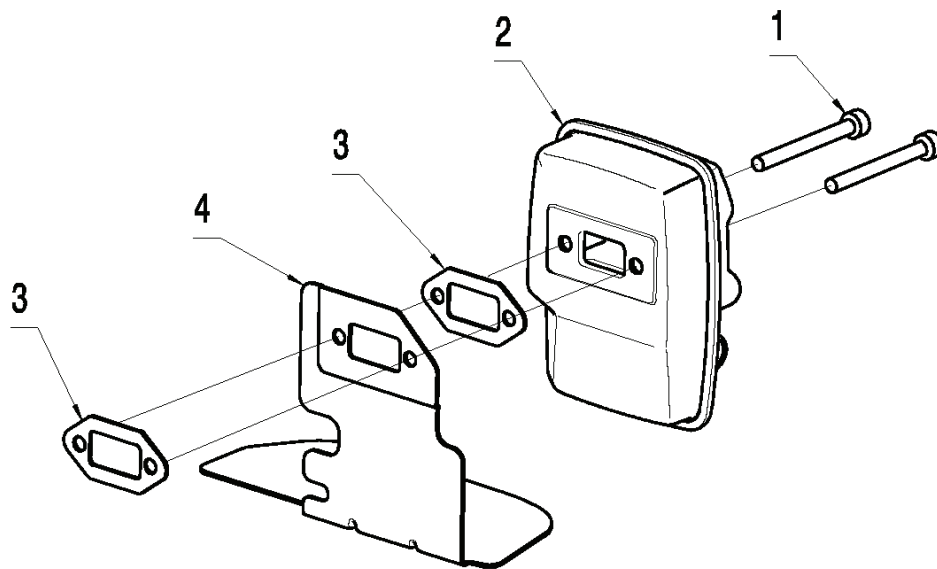

F T26CS
MUFFLER

REF.	PART NO.	DESCRIPTION	REMARK	QTY.	KIT
1	584956301	SCREW		2	
2	585565401	MUFFLER		1	
3	585613001	GASKET		2	
4	585094501	GASKET		1