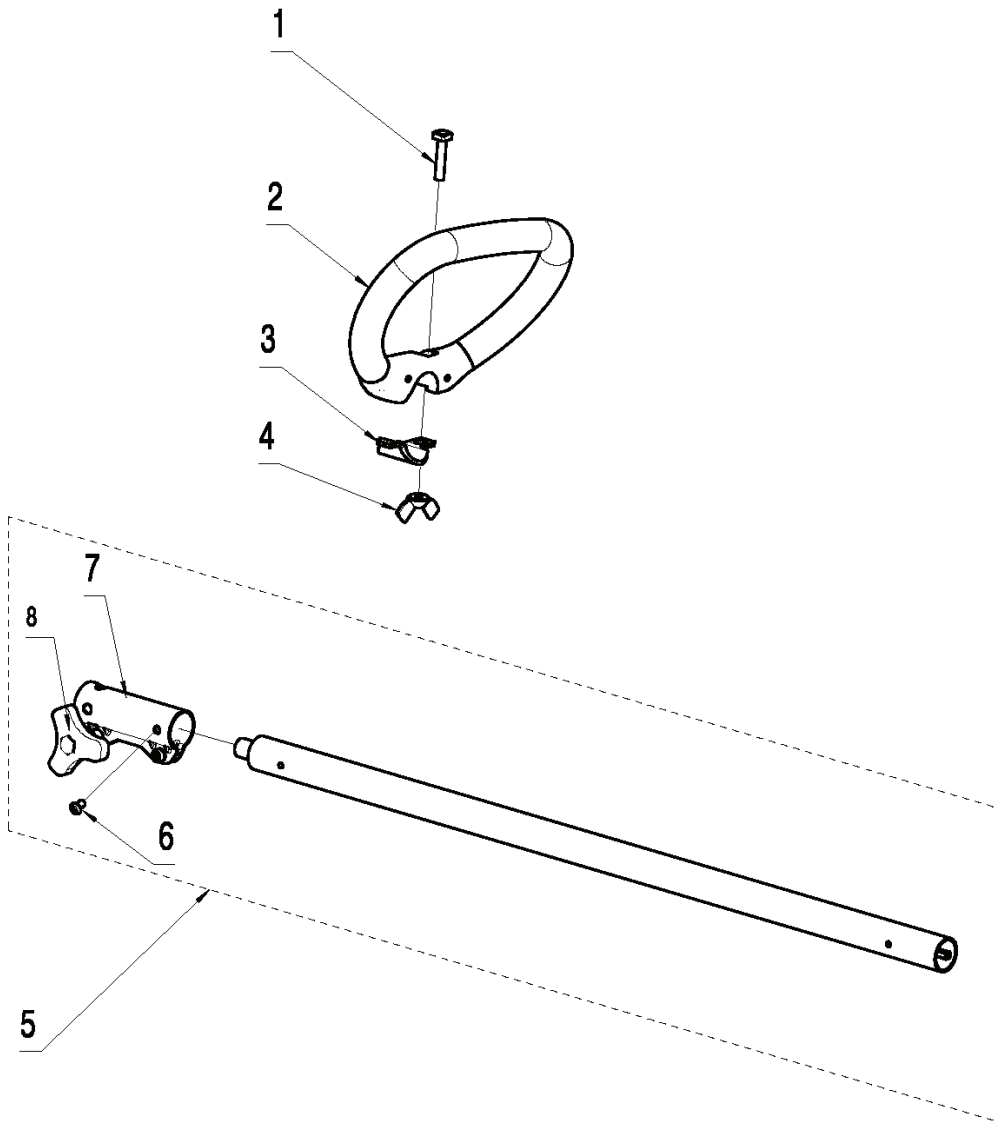

T26 CS, 967207701, 2014-02

SPARE PARTS LIST

A T26CS
BEVEL GEAR & LOWER SHAFT

REF.	PART NO.	DESCRIPTION	REMARK	QTY.	KIT
1	578910401	TUBE		1	
2	522751901	SCREW ITXSCFM		1	1
3	574404401	LOCK NUT		1	1
4	574613101	TRIMMER GUARD ASSY		1	
5	574523401	KNIFE		1	4
6	573925801	SCREW ITXSCFT		2	4
7	586221601	WRENCH		1	

H T26CS STARTER

REF.	PART NO.	DESCRIPTION	REMARK	QTY.	KIT
1	584917501	STARTER ASSY		1	
2	577271601	STARTER HANDLE		1	1
3	503859001	RECOIL SPRING		1	1
4	579366301	PULLEY		1	1
5	578465101	SPRING		1	1
6	585301401	DRIVER		1	1
7	530016468	SCREW		1	1
8	578091102	STARTER ROPE		1	1
9	573925801	SCREW ITXSCFT		5	
10	525755101	SCREW ITXSCFM		4	
11	585296501	BRIDGE		1	
12	585693601	DECAL		1	

I T26CS
IGNITION

REF.	PART NO.	DESCRIPTION	REMARK	QTY.	KIT
1	585565501	IGNITION MODULE		1	
2	584955901	SCREW		2	
3	578410201	SPARK PLUG		1	
4	585565701	FLYWHEEL		1	
5	574223401	NUT		1	
6	574488903	SHORT CIRCUIT CABLE		1	

F T26CS
MUFFLER

REF.	PART NO.	DESCRIPTION	REMARK	QTY.	KIT
1	584956301	SCREW		2	
2	585565401	MUFFLER		1	
3	585613001	GASKET		2	
4	585094501	GASKET		1	

J

B T26CS
UPPER SHAFT

REF.	PART NO.	DESCRIPTION	REMARK	QTY.	KIT
1	530015820	SCREW		1	
2	545074201	HANDLE LOOP		1	
3	530059185	CLAMP		1	
4	530016152	WING NUT		1	
5	585470501	DRIVE SHAFT ASSY		1	
6	574182101	SCREW		1	5
7	585685201	CLAMP		1	5
8	574322202	KNOB		1	5