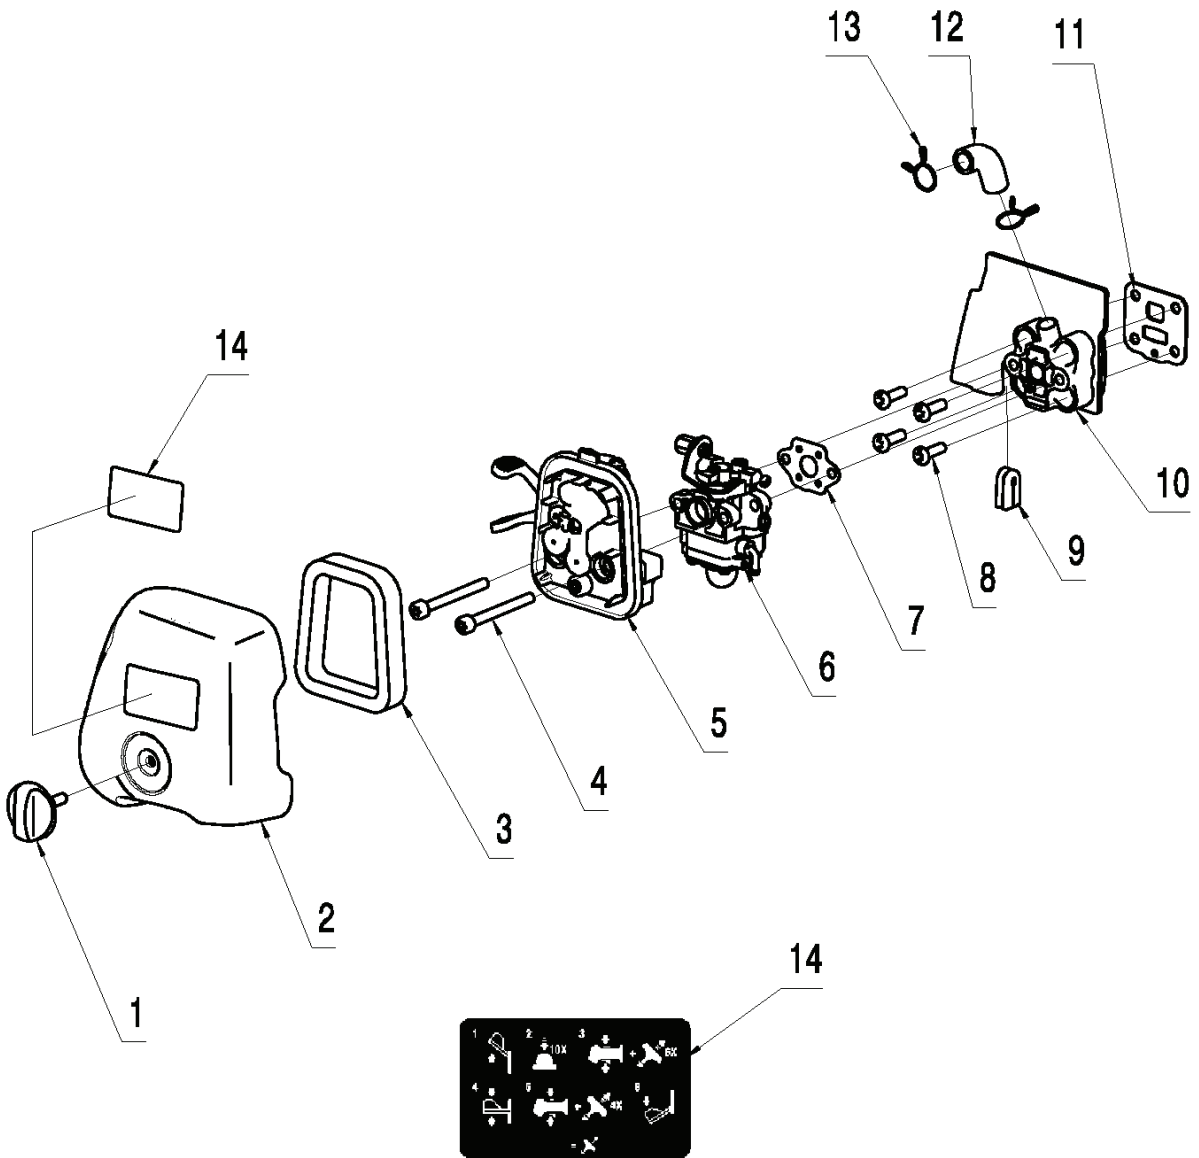

REF.	PART NO.	DESCRIPTION	REMARK	QTY.	KIT
1	574193102	HANDLE ASSY		1	
2	575315801	STOP SWITCH		1	1
3	574192801	THROTTLE LOCKOUT		1	1
4	574824401	ANTIVIBRATION ELEMENT		1	1
5	585966901	TRIGGER		1	1
6	574488801	SHORT CIRCUIT CABLE		1	1
7	576851701	SPRING		1	1
8	585094401	THROTTLE ASSY		1	1
9	574444001	SCREW ITXSCT		4	1
10	574273201	SCREW ITXPANT		2	

G B26PS
CARBURATER & AIR FILTER