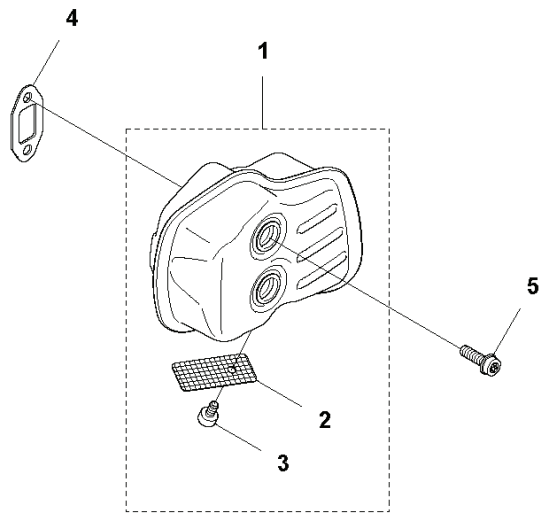

F SuperLite 4528
MUFFLER

REF.	PART NO.	DESCRIPTION	REMARK	QTY.	KIT
1	523032601	MUFFLER ASSY		1	
2	525741601	SPARK ARRESTER		1	1
3	504087901	SCREW ITXSCM		1	1
4	522997301	GASKET		1	
5	525755101	SCREW ITXSCFM		2