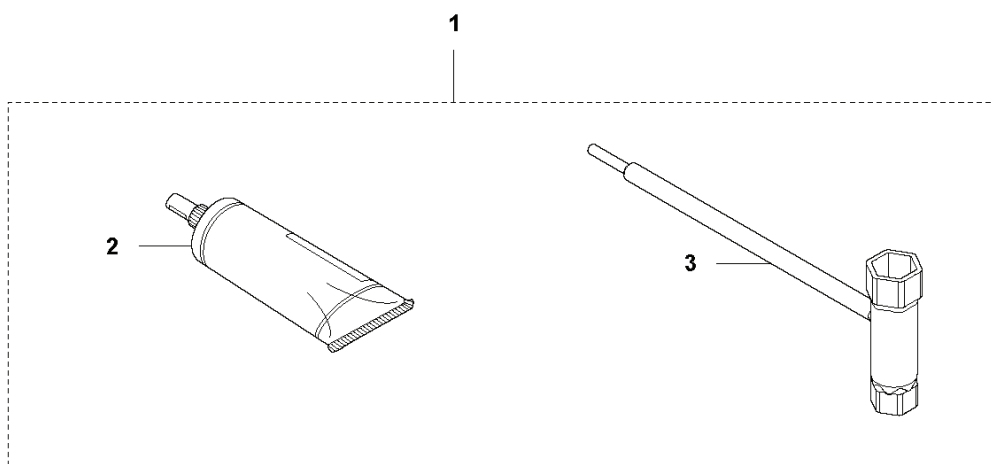

N SuperLite 4528
ACCESSORIES

REF.	PART NO.	DESCRIPTION	REMARK	QTY.	KIT
1	577501201	ACCESSORY BAG		1	
2	577765601	GREASE		1	1
3	575738201	COMBINATION WRENCH		1	1
8	544142201	GREASE	UL22	1	
9	544142101	GREASE	UL21	1	
10	588814801	GREASE	Shell Gardus	1