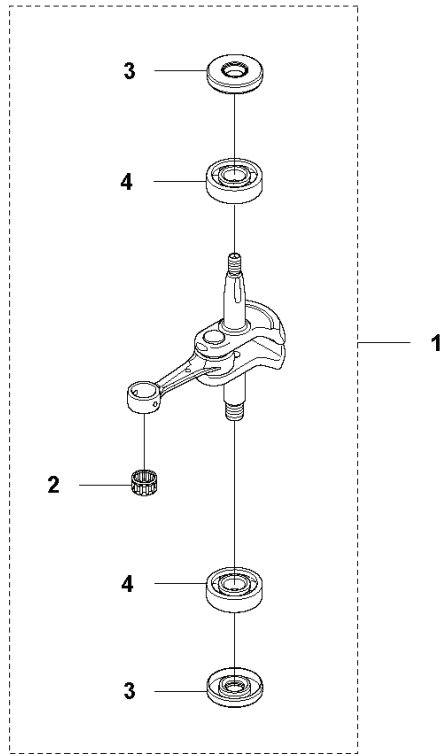

SuperLite 4528, 9666933-01, 2012-02

SPARE PARTS LIST

**L SuperLite 4528
CLUTCH & GEARBOX**

REF.	PART NO.	DESCRIPTION	REMARK	QTY.	KIT
1	597768201	GEAR HOUSING ASSY		1	
2	738210104	BALL BEARING		2	1
3	525528101	PEN		1	1
4	506449301	CIRCLIP		1	1
5	504084701	CLUTCH ASSY		1	
6	525528401	CLUTCH DRUM ASSY		1	
7	544218403	SCREW ITXSCM		3	
8	575659901	GASKET		1	
9	523013601	EXHAUST PIPE ASSY		1	
10	525755101	SCREW ITXSCFM		1	
11	525528201	WEAR PLATE		2	
12	525528901	GEAR WHEEL SHAFT		1	
13	525528701	CONNECTING ROD		2	
14	525528801	GEAR WHEEL		1	
15	525529001	GASKET		1	
16	525528301	HUB CAP		1	
17	525755101	SCREW ITXSCFM		6	
18	575484101	PLUG		1	

**J SuperLite 4528
CRANK SHAFT**

REF.	PART NO.	DESCRIPTION	REMARK	QTY.	KIT
1	577670001	CRANKSHAFT KIT		1	
2	575504901	NEEDLE BEARING		1	
3	525637301	SEALING RING		2	
4	525728401	BALL BEARING		2	

B SuperLite 4528
CYLINDER COVER

REF.	PART NO.	DESCRIPTION	REMARK	QTY.	KIT
1	576642501	HEAT PROTECTOR		1	
2	504088001	SCREW ITXSCM		2	
3	576638201	CYLINDER COVER ASSY		1	
4	575434601	THREAD BUSHING		2	3

**G SuperLite 4528
CYLINDER & PISTON**

REF.	PART NO.	DESCRIPTION	REMARK	QTY.	KIT
1	577380301	CYLINDER		1	
2	510223602	PISTON ASSY		1	1
3	737440800	CIRCLIP		2	1.2
4	525577701	WASHER		2	1.2
5	505155801	PISTON RING		1	1.2
6	575504901	NEEDLE BEARING		1	1.2
7	525825001	SCREW ITXSCM		2	
8	525522101	GASKET		1	
9	523013501	HEAT DEFLECTOR		1	