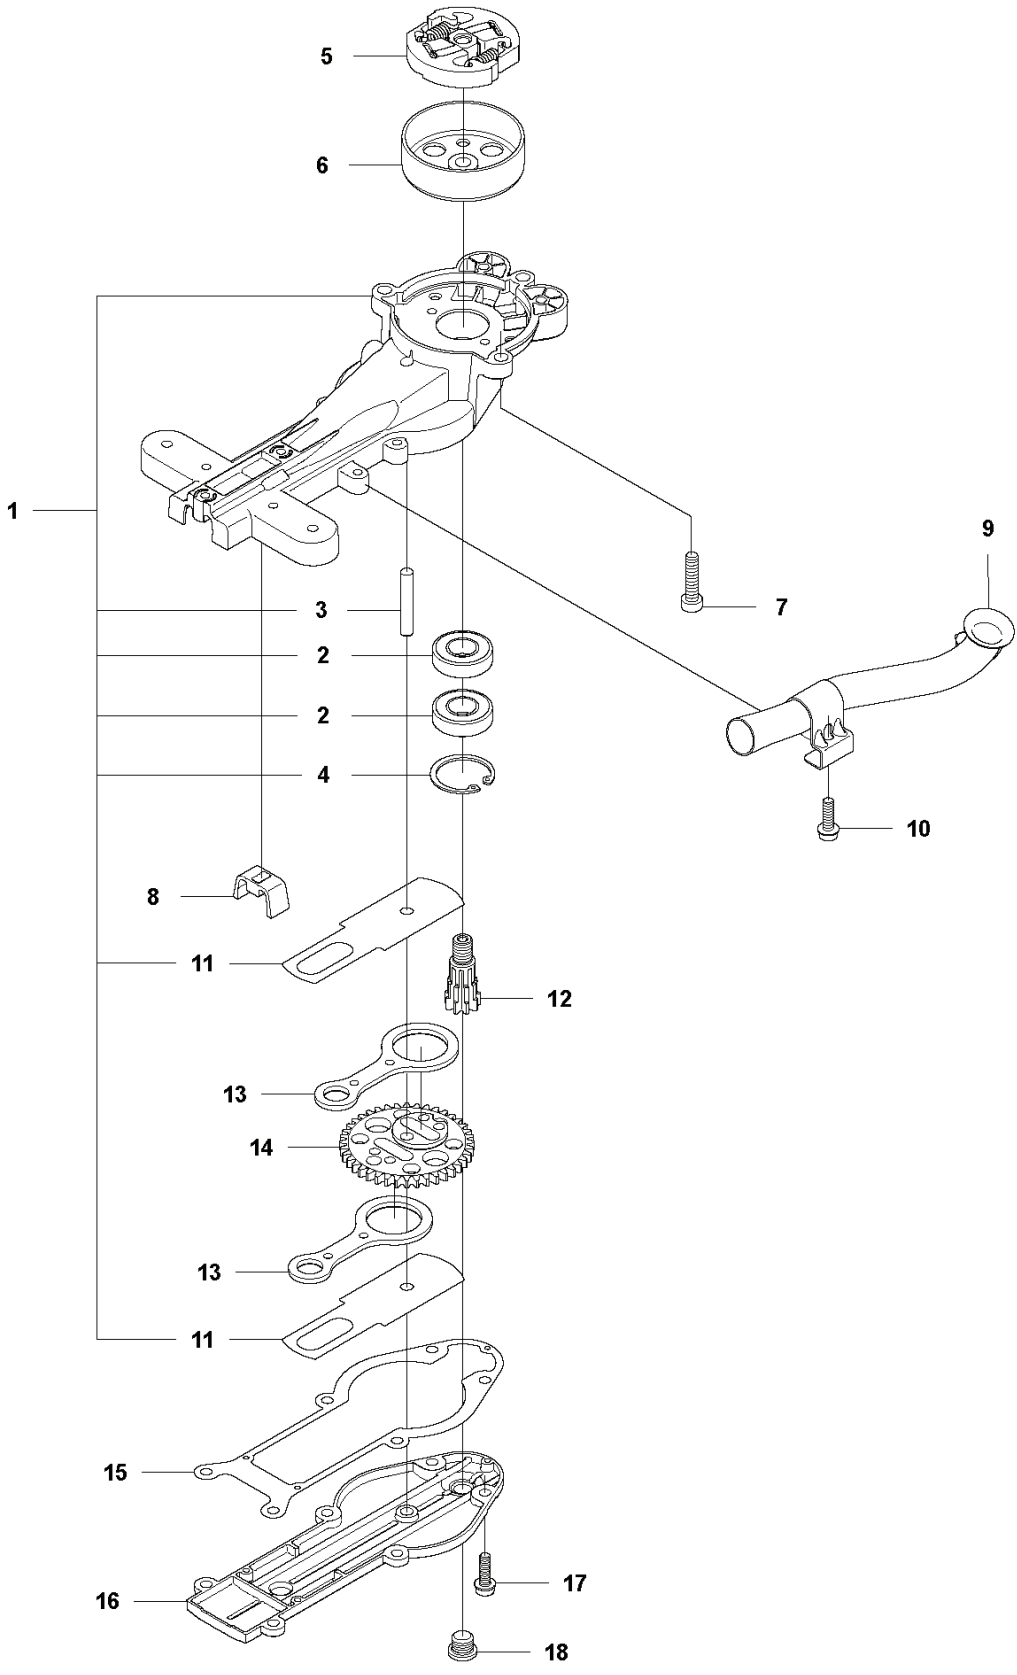

SuperLite 4528, 9666933-01, 2012-02

SPARE PARTS LIST

**L SuperLite 4528
CLUTCH & GEARBOX**

REF.	PART NO.	DESCRIPTION	REMARK	QTY.	KIT
1	597768201	GEAR HOUSING ASSY		1	
2	738210104	BALL BEARING		2	1
3	525528101	PEN		1	1
4	506449301	CIRCLIP		1	1
5	504084701	CLUTCH ASSY		1	
6	525528401	CLUTCH DRUM ASSY		1	
7	544218403	SCREW ITXSCM		3	
8	575659901	GASKET		1	
9	523013601	EXHAUST PIPE ASSY		1	
10	525755101	SCREW ITXSCFM		1	
11	525528201	WEAR PLATE		2	
12	525528901	GEAR WHEEL SHAFT		1	
13	525528701	CONNECTING ROD		2	
14	525528801	GEAR WHEEL		1	
15	525529001	GASKET		1	
16	525528301	HUB CAP		1	
17	525755101	SCREW ITXSCFM		6	
18	575484101	PLUG		1	

**J SuperLite 4528
CRANK SHAFT**

REF.	PART NO.	DESCRIPTION	REMARK	QTY.	KIT
1	577670001	CRANKSHAFT KIT		1	
2	575504901	NEEDLE BEARING		1	
3	525637301	SEALING RING		2	
4	525728401	BALL BEARING		2	

B SuperLite 4528
CYLINDER COVER

REF.	PART NO.	DESCRIPTION	REMARK	QTY.	KIT
1	576642501	HEAT PROTECTOR		1	
2	504088001	SCREW ITXSCM		2	
3	576638201	CYLINDER COVER ASSY		1	
4	575434601	THREAD BUSHING		2	3

**G SuperLite 4528
CYLINDER & PISTON**

REF.	PART NO.	DESCRIPTION	REMARK	QTY.	KIT
1	577380301	CYLINDER		1	
2	510223602	PISTON ASSY		1	1
3	737440800	CIRCLIP		2	1.2
4	525577701	WASHER		2	1.2
5	505155801	PISTON RING		1	1.2
6	575504901	NEEDLE BEARING		1	1.2
7	525825001	SCREW ITXSCM		2	
8	525522101	GASKET		1	
9	523013501	HEAT DEFLECTOR		1	