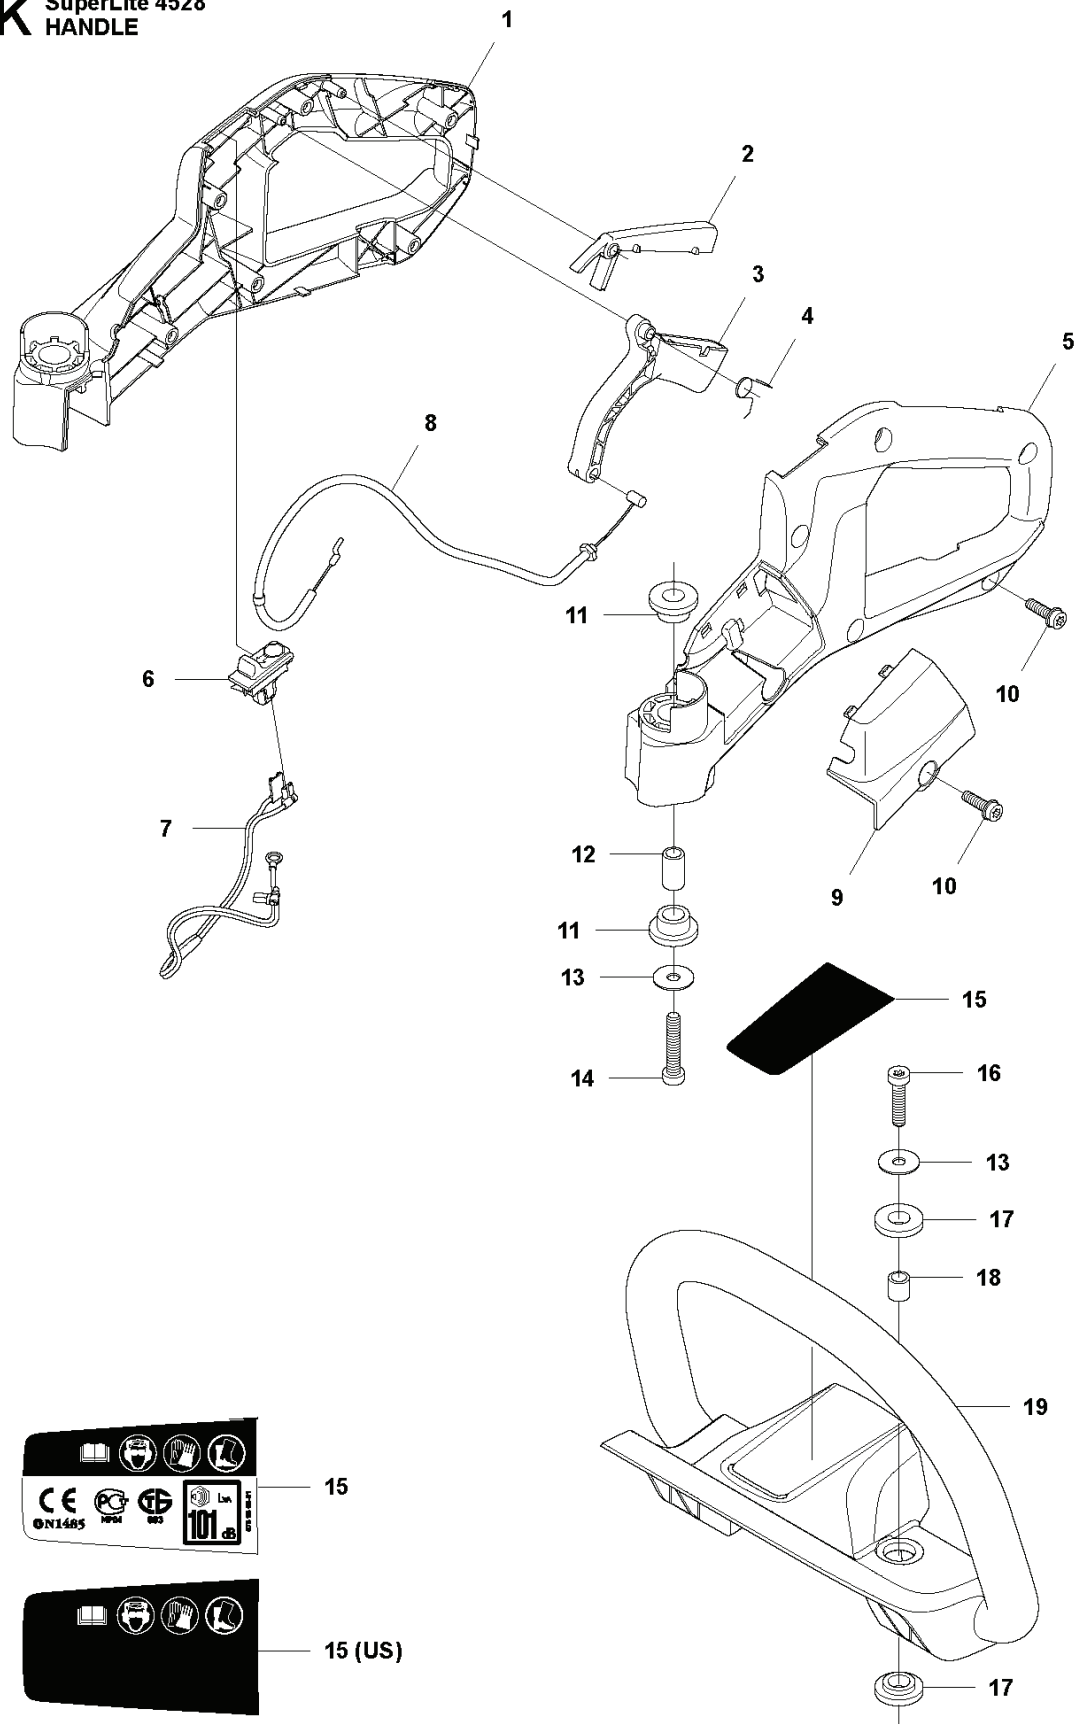

**K SuperLite 4528
HANDLE**

15

15 (US)

REF.	PART NO.	DESCRIPTION	REMARK	QTY.	KIT
1	576547402	REAR HANDLE		1	
2	504089703	THROTTLE LOCKOUT		1	
3	504089403	THROTTLE CONTROL		1	
4	504089601	SPRING		1	
5	576547302	REAR HANDLE		1	
6	537419001	SWITCH		1	
7	574488802	SHORT CIRCUIT CABLE		1	
8	575572101	THROTTLE CABLE ASSY		1	
9	576768802	LID		1	
10	573925801	SCREW ITXSCFT		6	
11	525633501	ANTIVIBRATION ELEMENT		4	
12	525633701	SLEEVE		2	
13	734181455	WASHER		4	
14	544218405	SCREW ITXSCM		2	
15	587130002	LABEL		1	
16	544218403	SCREW ITXSCM		2	
17	525633601	ANTIVIBRATION ELEMENT		4	
18	525633801	SLEEVE		2	
19	576643201	FRONT HANDLE		1