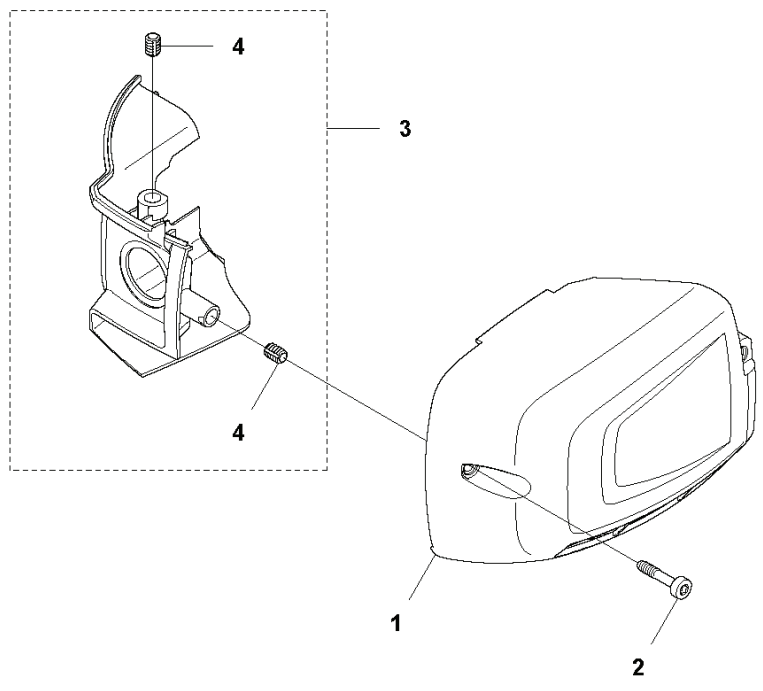

SuperLite 4528, 9666933-01, 2012-02

SPARE PARTS LIST

**L SuperLite 4528
CLUTCH & GEARBOX**

REF.	PART NO.	DESCRIPTION	REMARK	QTY.	KIT
1	597768201	GEAR HOUSING ASSY		1	
2	738210104	BALL BEARING		2	1
3	525528101	PEN		1	1
4	506449301	CIRCLIP		1	1
5	504084701	CLUTCH ASSY		1	
6	525528401	CLUTCH DRUM ASSY		1	
7	544218403	SCREW ITXSCM		3	
8	575659901	GASKET		1	
9	523013601	EXHAUST PIPE ASSY		1	
10	525755101	SCREW ITXSCFM		1	
11	525528201	WEAR PLATE		2	
12	525528901	GEAR WHEEL SHAFT		1	
13	525528701	CONNECTING ROD		2	
14	525528801	GEAR WHEEL		1	
15	525529001	GASKET		1	
16	525528301	HUB CAP		1	
17	525755101	SCREW ITXSCFM		6	
18	575484101	PLUG		1	

**J SuperLite 4528
CRANK SHAFT**

REF.	PART NO.	DESCRIPTION	REMARK	QTY.	KIT
1	577670001	CRANKSHAFT KIT		1	
2	575504901	NEEDLE BEARING		1	
3	525637301	SEALING RING		2	
4	525728401	BALL BEARING		2	

B SuperLite 4528
CYLINDER COVER