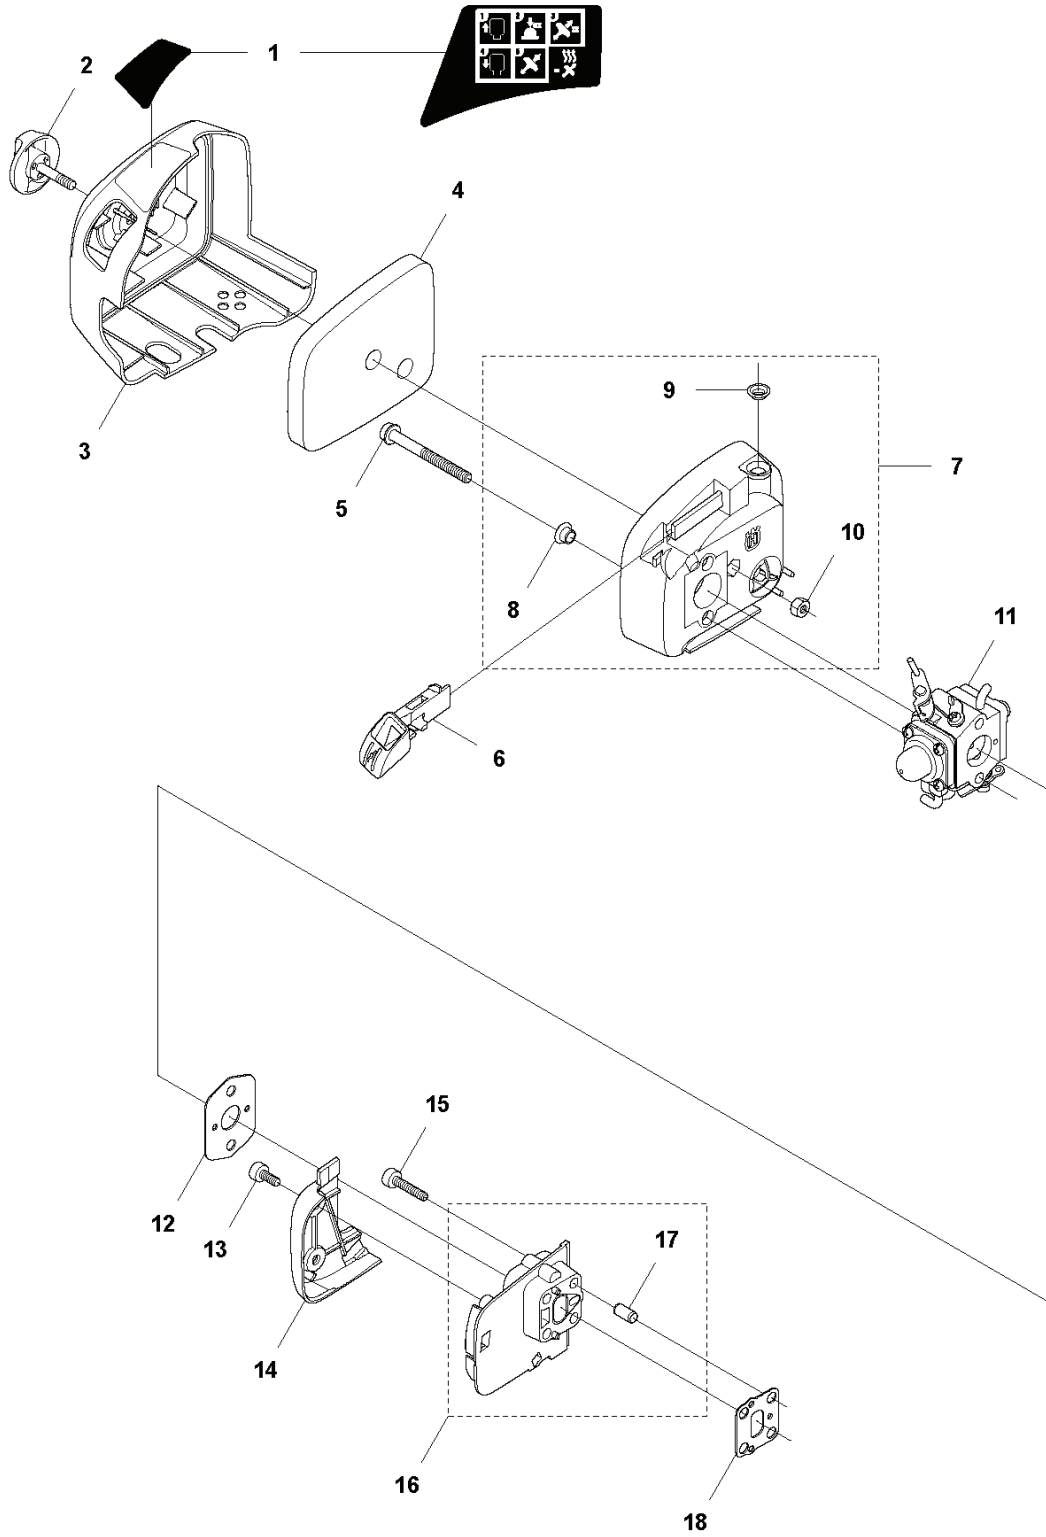

M SuperLite 4528
CUTTING EQUIPMENT

REF.	PART NO.	DESCRIPTION	REMARK	QTY.	KIT
1	731711451	HEXAGON NUT FLANGE		2	
2	731231401	HEXAGON NUT		6	
3	525350801	BAR		1	
4	525351601	WEAR PLATE		1	
5	577249601	BLADE HEDGE TRIMMER		2	
6	525351101	BAR		1	
7	525351901	SPACER		8	
8	525755105	SCREW ITXSCFM		6	
9	525352001	BRACKET		1	
10	525755103	SCREW ITXSCFM		2	
11	577268801	TRANSPORT GUARD		1	

A Superlite 4528
STARTER

REF.	PART NO.	DESCRIPTION	REMARK	QTY.	KIT
1	576637601	STARTER ASSY		1	
2	577271601	STARTER HANDLE		1	1
3	576637701	STARTER HOUSING		1	1
4	575896401	SPRING		1	1
5	574286902	STARTER ROPE		1	1
6	523010701	STARTER PULLEY		1	1
7	523011001	SPRING		1	1
8	523011201	DRIVER		1	1
9	577226103	SCREW ITXSCT		1	1
10	504088001	SCREW ITXSCT		4	
11	578909401	DECAL		1	

**C SuperLite 4528
CARBURETOR & AIRFILTER**

REF.	PART NO.	DESCRIPTION	REMARK	QTY.	KIT
1	578909501	DECAL		1	
2	537213202	KNOB		1	
3	576643101	AIR FILTER COVER		1	
4	523013401	AIR FILTER		1	
5	573925802	SCREW ITXSCFT		2	
6	523012501	CHOKE		1	
7	523012702	FILTER HOLDER ASSY		1	
8	544105802	TUBULAR RIVET		2	7
9	544105803	TUBULAR RIVET		1	7
10	731231401	HEXAGON NUT		1	7
11	523012401	CARBURETTOR		1	
12	525548501	GASKET		1	
13	574444002	SCREW ITXSCFT		2	
14	576277502	BRACKET		1	
15	525760904	SCREW ITXSCM		4	
16	525741702	MANIFOLD		1	
17	522911301	TUBULAR RIVET		4	16
18	522918501	GASKET		1	