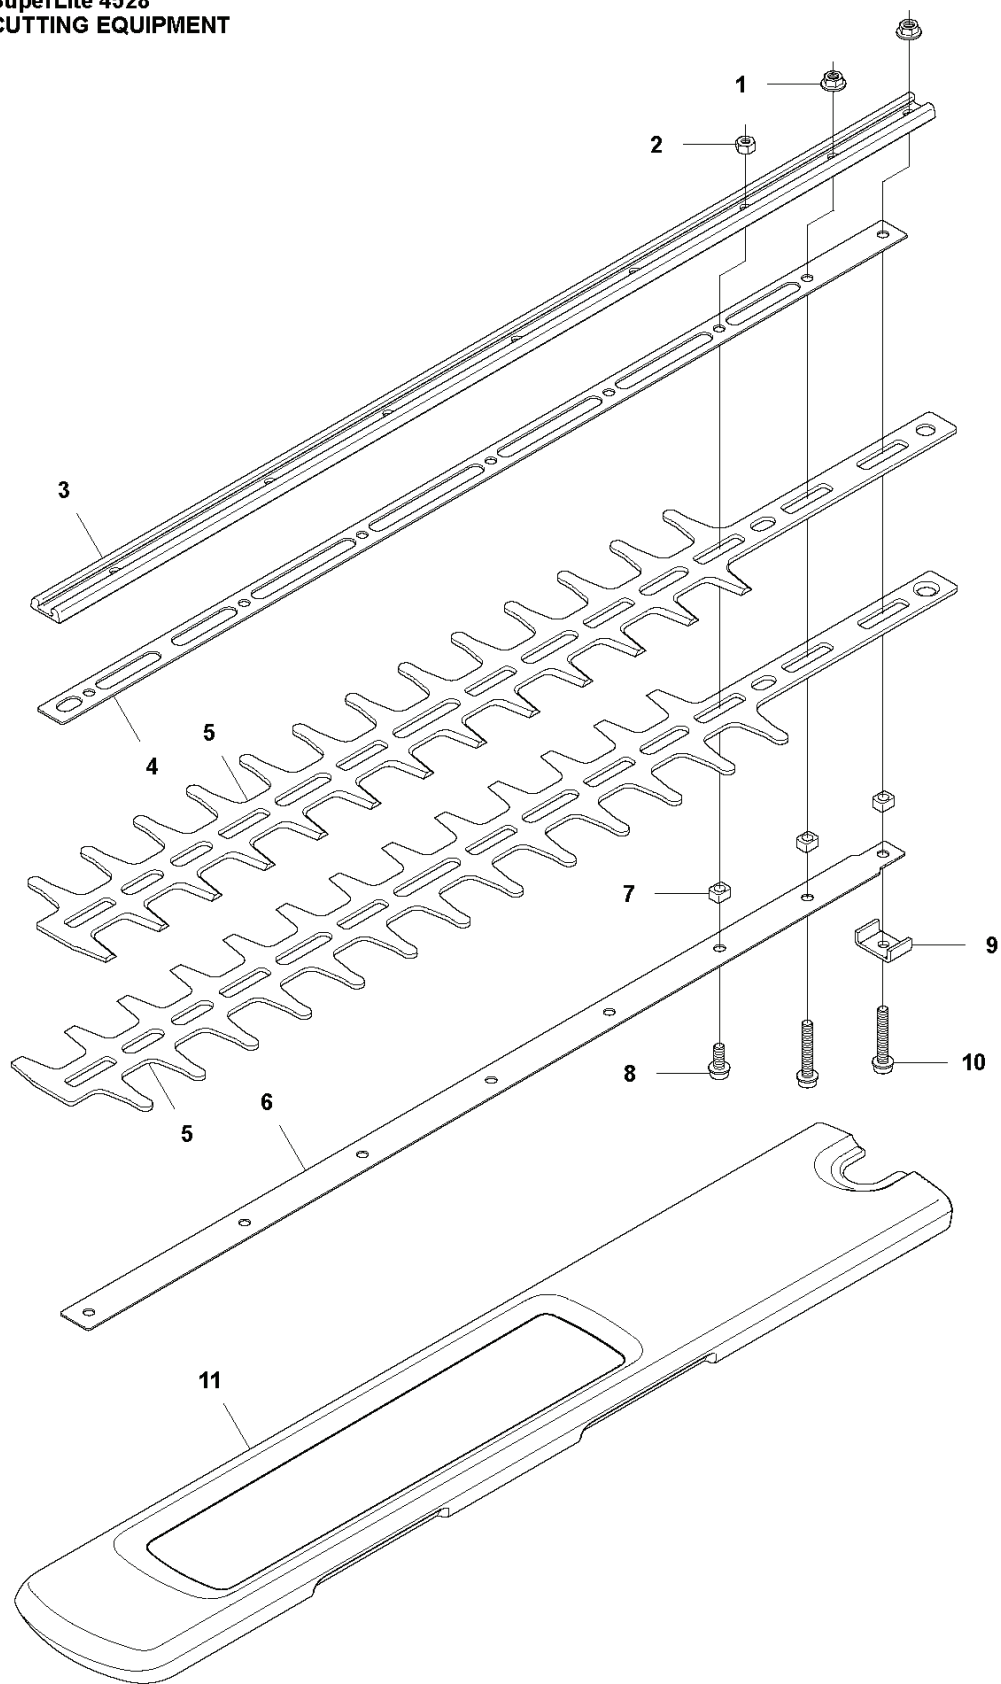

M SuperLite 4528
CUTTING EQUIPMENT

REF.	PART NO.	DESCRIPTION	REMARK	QTY.	KIT
1	731711451	HEXAGON NUT FLANGE		2	
2	731231401	HEXAGON NUT		6	
3	525350801	BAR		1	
4	525351601	WEAR PLATE		1	
5	577249601	BLADE HEDGE TRIMMER		2	
6	525351101	BAR		1	
7	525351901	SPACER		8	
8	525755105	SCREW ITXSCFM		6	
9	525352001	BRACKET		1	
10	525755103	SCREW ITXSCFM		2	
11	577268801	TRANSPORT GUARD		1