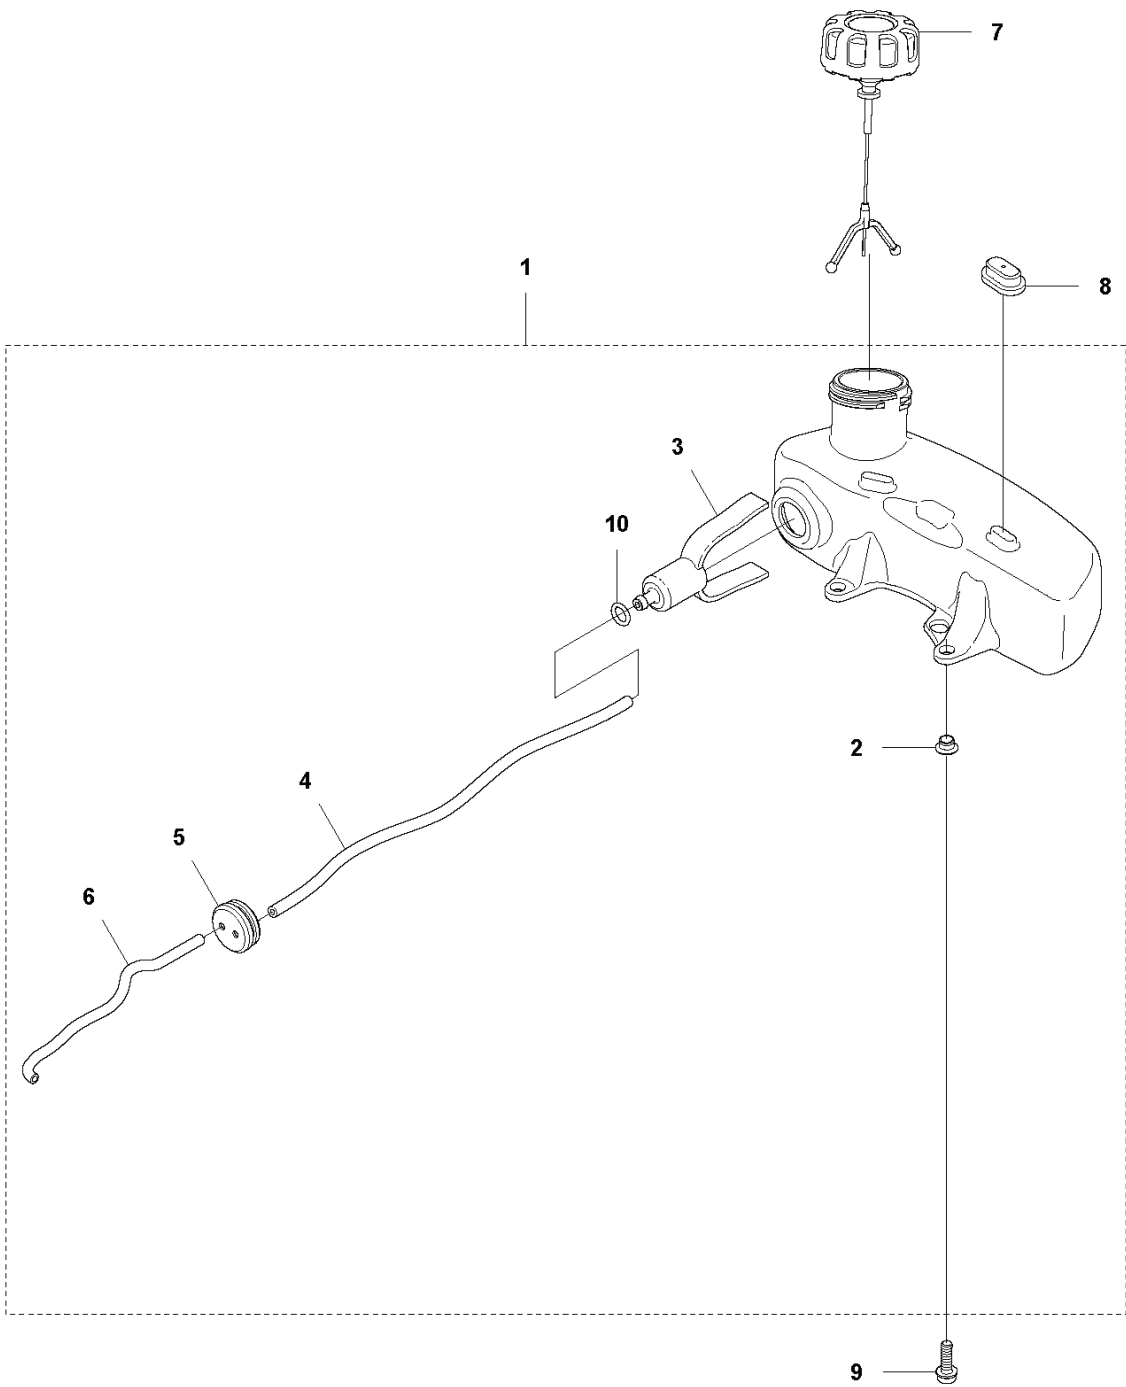

D SuperLite 4528
FUEL TANK

REF.	PART NO.	DESCRIPTION	REMARK	QTY.	KIT
1	523014203	TANK ASSY		1	
2	544105802	TUBULAR RIVET		2	1
3	574603901	FUEL FILTER		1	1
4	544325002	FUEL HOSE	300mm	1	1
5	575553801	GROMMET		1	1
6	574600201	HOSE	150mm	1	1
7	590324602	TANK CAP ASSY		1	
8	525822001	FUEL TANK ISOLATOR		2	
9	525755101	SCREW ITXSCFM		2	
10	537184901	O-RING		1	1