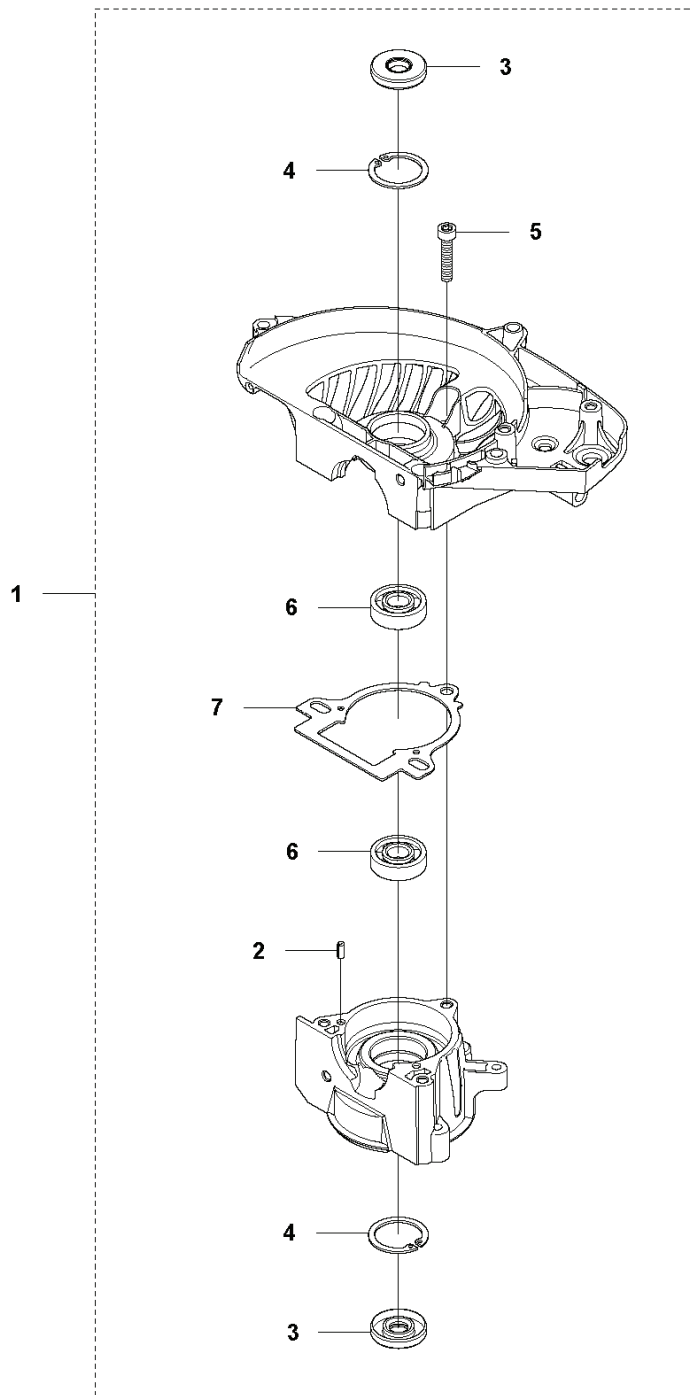

H SuperLite 4528
CRANKCASE

REF.	PART NO.	DESCRIPTION	REMARK	QTY.	KIT
1	577669901	CRANKCASE		1	
2	525863801	PIN		2	1
3	525637301	SEALING RING		2	1
4	735312710	CIRCLIP		2	1
5	525825001	SCREW ITXSCM		3	1
6	525728401	BALL BEARING		2	1
7	525521901	GASKET		1	1