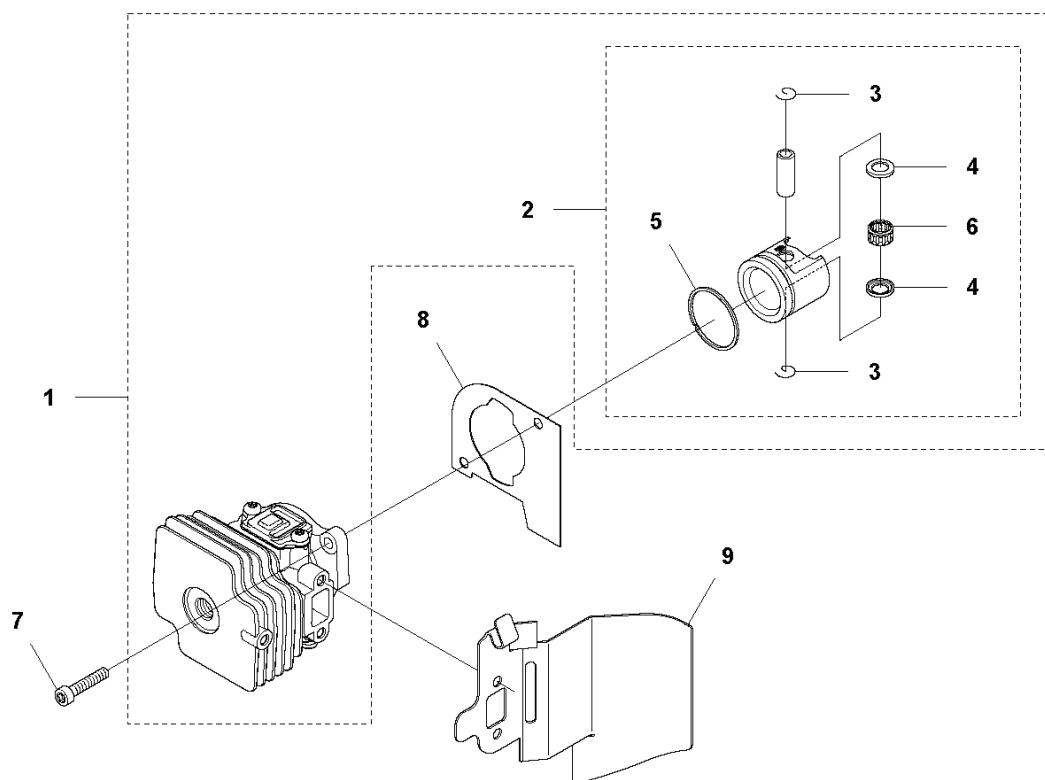

SuperLite 4528, 9666933-01, 2012-02

SPARE PARTS LIST

**L SuperLite 4528
CLUTCH & GEARBOX**

REF.	PART NO.	DESCRIPTION	REMARK	QTY.	KIT
1	597768201	GEAR HOUSING ASSY		1	
2	738210104	BALL BEARING		2	1
3	525528101	PEN		1	1
4	506449301	CIRCLIP		1	1
5	504084701	CLUTCH ASSY		1	
6	525528401	CLUTCH DRUM ASSY		1	
7	544218403	SCREW ITXSCM		3	
8	575659901	GASKET		1	
9	523013601	EXHAUST PIPE ASSY		1	
10	525755101	SCREW ITXSCFM		1	
11	525528201	WEAR PLATE		2	
12	525528901	GEAR WHEEL SHAFT		1	
13	525528701	CONNECTING ROD		2	
14	525528801	GEAR WHEEL		1	
15	525529001	GASKET		1	
16	525528301	HUB CAP		1	
17	525755101	SCREW ITXSCFM		6	
18	575484101	PLUG		1	

**J SuperLite 4528
CRANK SHAFT**

REF.	PART NO.	DESCRIPTION	REMARK	QTY.	KIT
1	577670001	CRANKSHAFT KIT		1	
2	575504901	NEEDLE BEARING		1	
3	525637301	SEALING RING		2	
4	525728401	BALL BEARING		2	

B SuperLite 4528
CYLINDER COVER

REF.	PART NO.	DESCRIPTION	REMARK	QTY.	KIT
1	576642501	HEAT PROTECTOR		1	
2	504088001	SCREW ITXSCM		2	
3	576638201	CYLINDER COVER ASSY		1	
4	575434601	THREAD BUSHING		2	3

**G SuperLite 4528
CYLINDER & PISTON**

REF.	PART NO.	DESCRIPTION	REMARK	QTY.	KIT
1	577380301	CYLINDER		1	
2	510223602	PISTON ASSY		1	1
3	737440800	CIRCLIP		2	1.2
4	525577701	WASHER		2	1.2
5	505155801	PISTON RING		1	1.2
6	575504901	NEEDLE BEARING		1	1.2
7	525825001	SCREW ITXSCM		2	
8	525522101	GASKET		1	
9	523013501	HEAT DEFLECTOR		1	