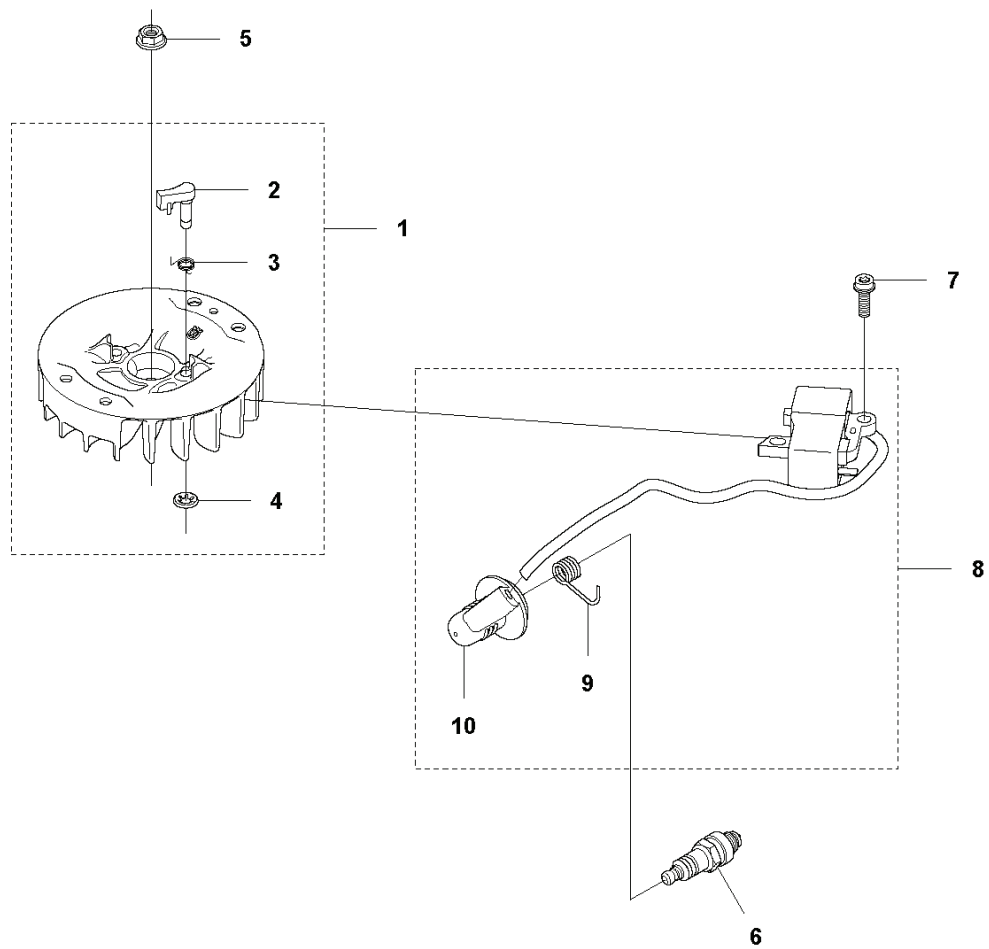

D SuperLite 4528
FUEL TANK

REF.	PART NO.	DESCRIPTION	REMARK	QTY.	KIT
1	523014203	TANK ASSY		1	
2	544105802	TUBULAR RIVET		2	1
3	574603901	FUEL FILTER		1	1
4	544325002	FUEL HOSE	300mm	1	1
5	575553801	GROMMET		1	1
6	574600201	HOSE	150mm	1	1
7	590324602	TANK CAP ASSY		1	
8	525822001	FUEL TANK ISOLATOR		2	
9	525755101	SCREW ITXSCFM		2	
10	537184901	O-RING		1	1

**K SuperLite 4528
HANDLE**

15

15 (US)

REF.	PART NO.	DESCRIPTION	REMARK	QTY.	KIT
1	576547402	REAR HANDLE		1	
2	504089703	THROTTLE LOCKOUT		1	
3	504089403	THROTTLE CONTROL		1	
4	504089601	SPRING		1	
5	576547302	REAR HANDLE		1	
6	537419001	SWITCH		1	
7	574488802	SHORT CIRCUIT CABLE		1	
8	575572101	THROTTLE CABLE ASSY		1	
9	576768802	LID		1	
10	573925801	SCREW ITXSCFT		6	
11	525633501	ANTIVIBRATION ELEMENT		4	
12	525633701	SLEEVE		2	
13	734181455	WASHER		4	
14	544218405	SCREW ITXSCM		2	
15	587130002	LABEL		1	
16	544218403	SCREW ITXSCM		2	
17	525633601	ANTIVIBRATION ELEMENT		4	
18	525633801	SLEEVE		2	
19	576643201	FRONT HANDLE		1	

E SuperLite 4528
IGNITION SYSTEM

REF.	PART NO.	DESCRIPTION	REMARK	QTY.	KIT
1	525739501	FLYWHEEL ASSY		1	
2	525637101	STARTER PAWL		2	1
3	573951501	SPRING		2	1
4	735583000	WASHER		2	1
5	731711651	HEXAGON NUT FLANGE		1	
6	503235401	SPARK PLUG		1	
7	525755101	SCREW ITXSCFM		2	
8	525873301	IGNITION MODULE		1	
9	501485601	CONTACT SPRING		1	8
10	577572501	SPARK PLUG CAP		1	8

M SuperLite 4528
CUTTING EQUIPMENT

REF.	PART NO.	DESCRIPTION	REMARK	QTY.	KIT
1	731711451	HEXAGON NUT FLANGE		2	
2	731231401	HEXAGON NUT		6	
3	525350801	BAR		1	
4	525351601	WEAR PLATE		1	
5	577249601	BLADE HEDGE TRIMMER		2	
6	525351101	BAR		1	
7	525351901	SPACER		8	
8	525755105	SCREW ITXSCFM		6	
9	525352001	BRACKET		1	
10	525755103	SCREW ITXSCFM		2	
11	577268801	TRANSPORT GUARD		1	