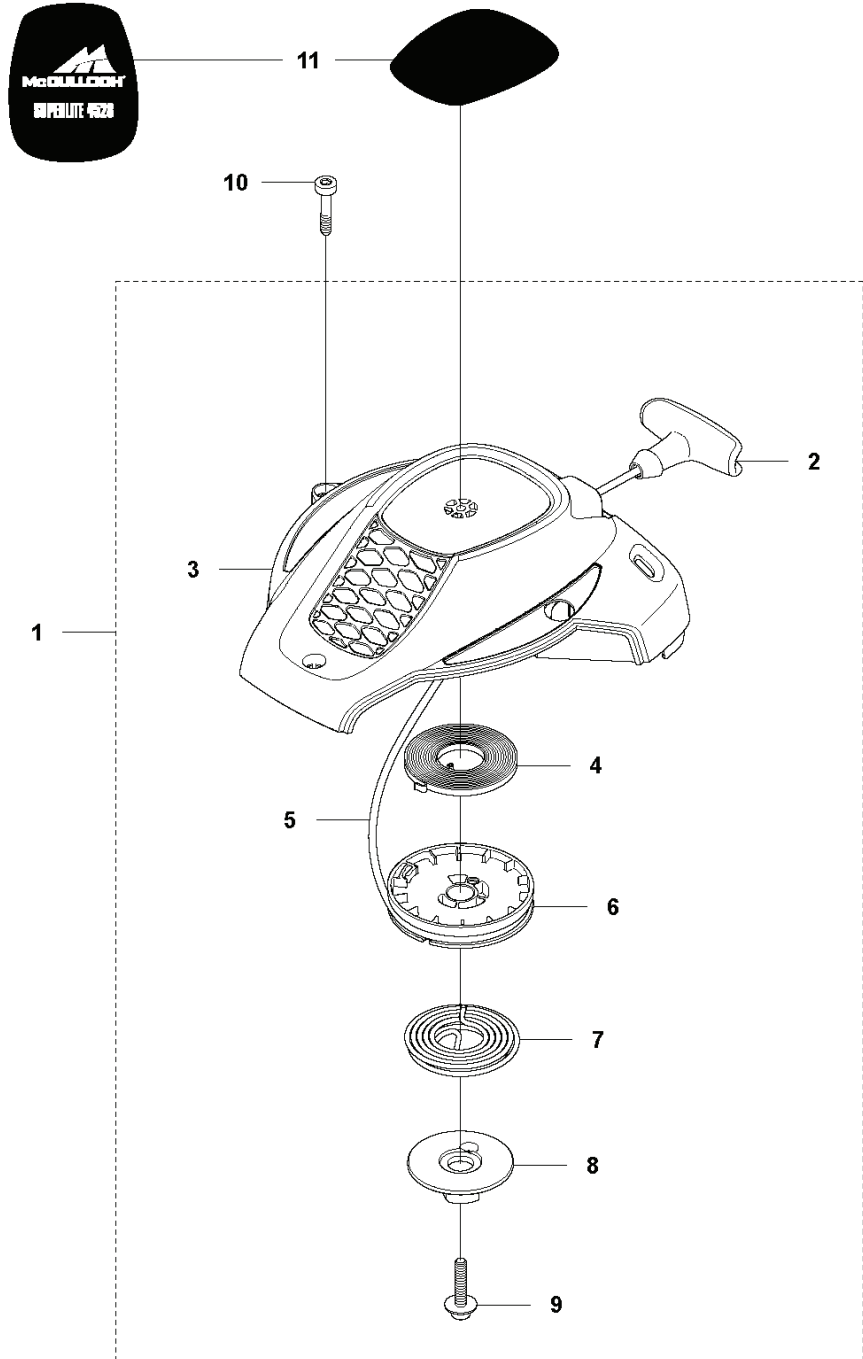

A Superlite 4528
STARTER

REF.	PART NO.	DESCRIPTION	REMARK	QTY.	KIT
1	576637601	STARTER ASSY		1	
2	577271601	STARTER HANDLE		1	1
3	576637701	STARTER HOUSING		1	1
4	575896401	SPRING		1	1
5	574286902	STARTER ROPE		1	1
6	523010701	STARTER PULLEY		1	1
7	523011001	SPRING		1	1
8	523011201	DRIVER		1	1
9	577226103	SCREW ITXSCT		1	1
10	504088001	SCREW ITXSCT		4	
11	578909401	DECAL		1