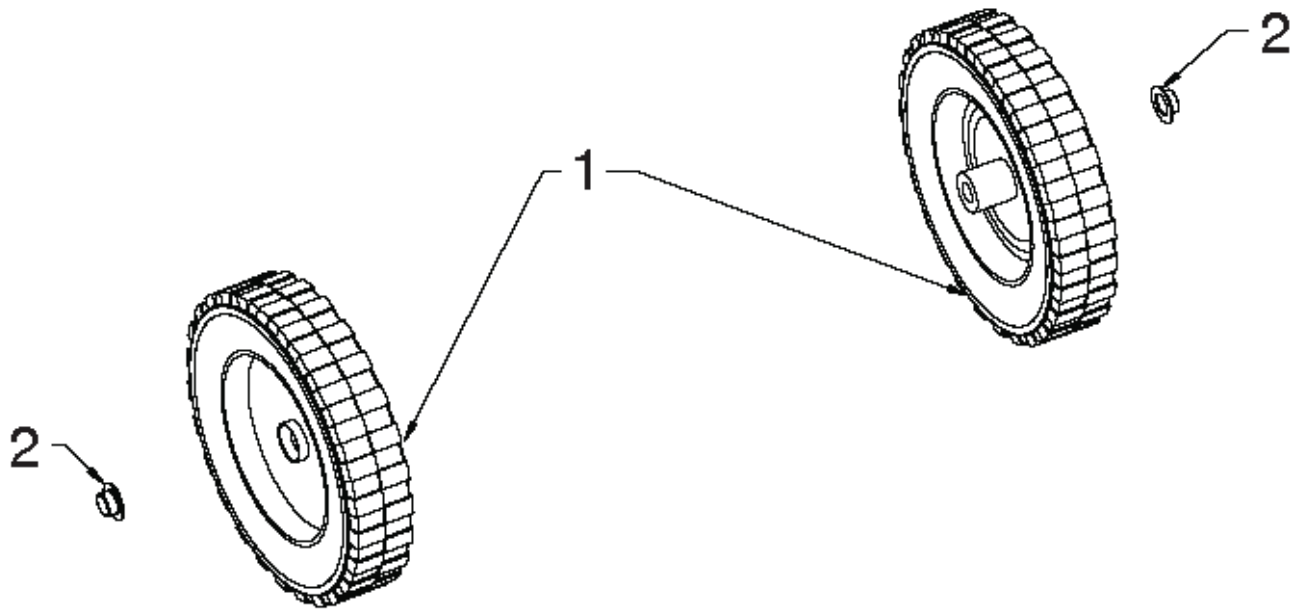

06.00.001-D

---

REF.	PART NO.	DESCRIPTION	REMARK	QTY.	KIT
1	501154801	FRAME		1	
2	872110407	BOLT		1	
3	532442146	SCRAPER		1	
4	580502601	SCRAPER		1	
5	532191730	NUT		1	

06.07.004-A

---

REF.	PART NO.	DESCRIPTION	REMARK	QTY.	KIT
1	580856801	HANDLE		1	
2	532444646	BAIL		1	
3	532191574	SCREW		1	
4	532191938	KNOB		1	
5	532437506	DECAL		1	