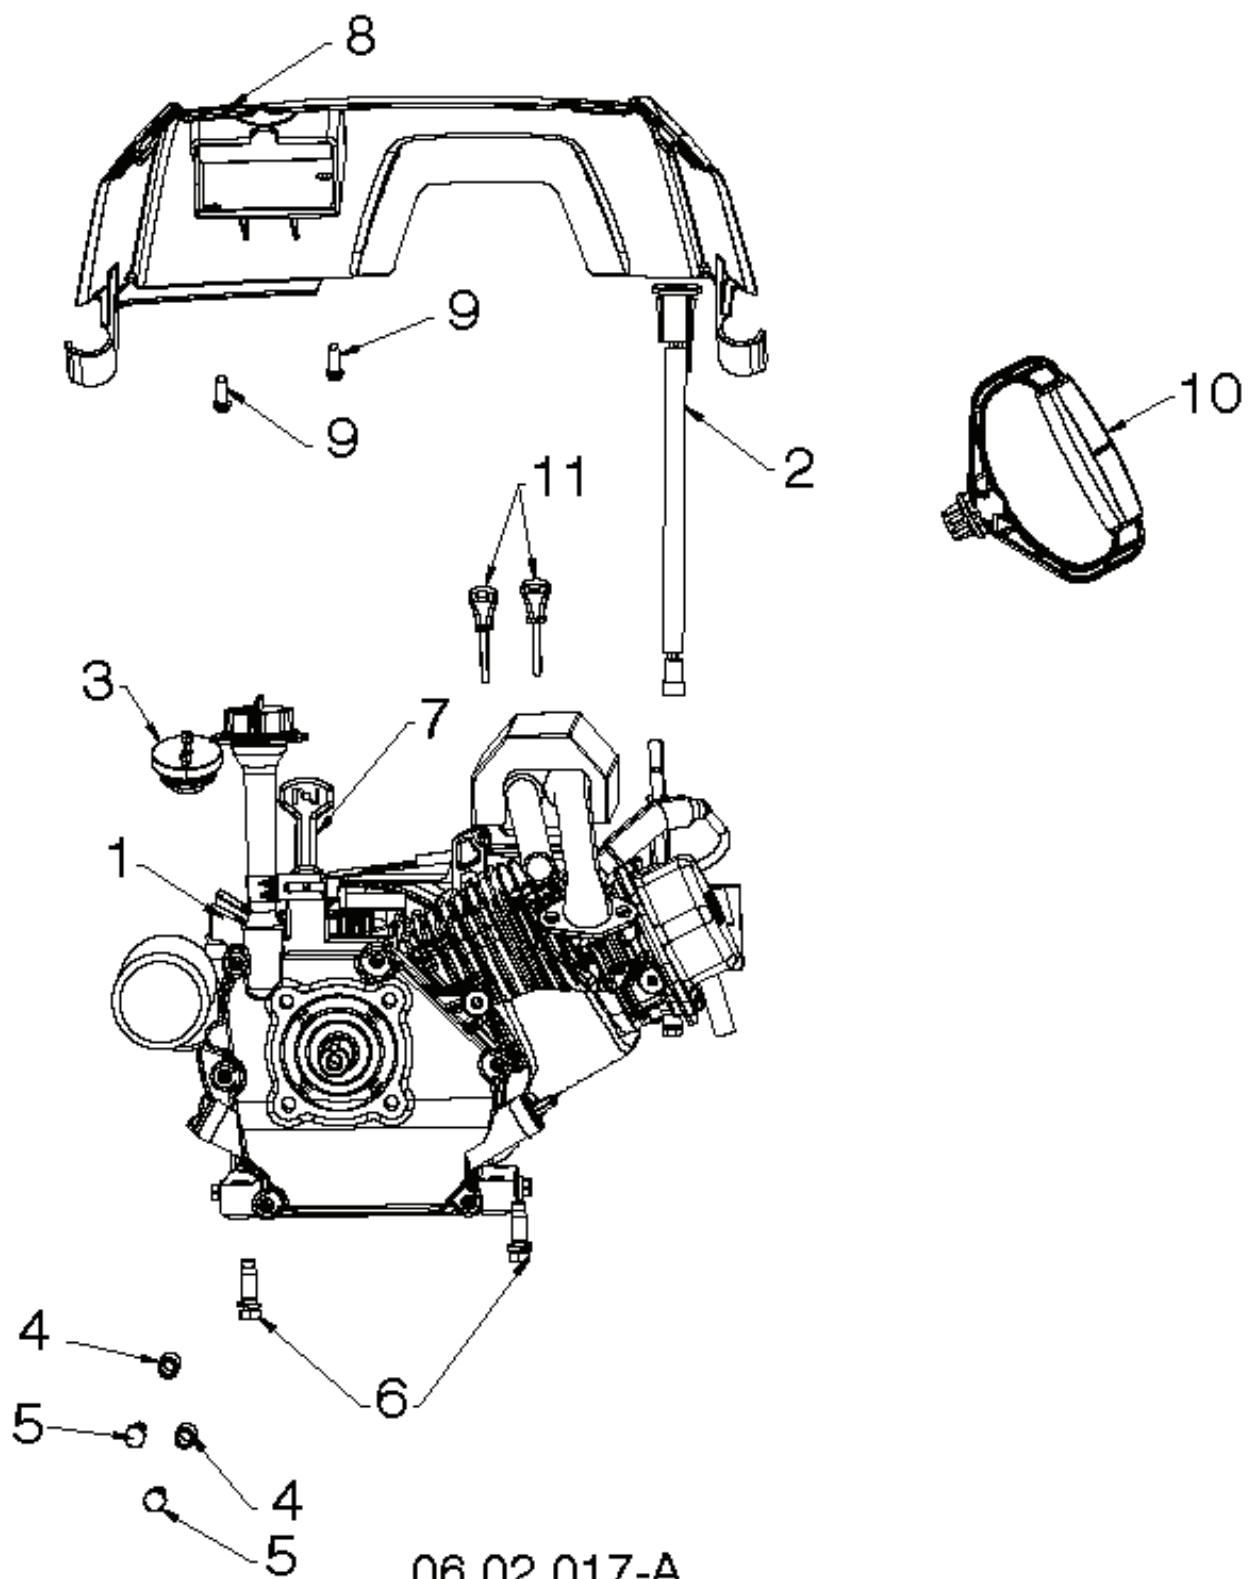

06.04.009-A

---

REF.	PART NO.	DESCRIPTION	REMARK	QTY.	KIT
1	580856501	PLATE		1	
2	587238101	CHUTE		1	
3	580856501	PLATE		1	
4	532434878	ARM		1	
5	532434879	SPRING		1	
6	819132416	WASHER		1	
7	532081328	BOLT		1	
8	532132004	NUT		1	
9	817411312	SCREW		1	

06.05.001-C

---

REF.	PART NO.	DESCRIPTION	REMARK	QTY.	KIT
1	532437641	CHUTE		1	
2	532437643	DEFLECTOR		1	
3	532437642	HANDLE		1	
4	532437645	GUARD		1	
5	532436622	SPRING		1	
6	532442251	NUT		1	
7	532437318	BOLT		1	
8	873970500	NUT		1	
9	532132004	NUT		1	
10	532444682	BOLT		1	
11	872110510	BOLT		1	
12	819131316	WASHER		1	
13	532191938	KNOB		1	
14	532071673	COVER		1	

06.04.002-A

---

REF.	PART NO.	DESCRIPTION	REMARK	QTY.	KIT
1	532443396	AUGER		1	
2	532443397	COVER	NON-DRIVE SIDE	1	
3	532443398	COVER	DRIVE SIDE	1	
4	819131316	WASHER		1	
5	532428867	BOLT		1	
6	817411312	SCREW		1	
7	532196688	NUT		1	
8	532442250	SCREW		1	
9	532444262	SCREW		1	
10	580833501	PLATE		1	
11	819091016	WASHER		1	

06.01.001-A

---

REF.	PART NO.	DESCRIPTION	REMARK	QTY.	KIT
1	580855301	ARM		1	
2	532166043	PULLEY		1	
3	532434859	SPRING		1	
4	817060620	SCREW	TORQUE 13-18 FT-LBS	1	
5	817060620	SCREW	TORQUE 13-18 FT-LBS	1	
6	532199092	SPACER		1	
7	532443018	CLUTCH		1	
8	532145006	CLIP		1	
9	532434502	HOLDER		1	
10	532435383	PULLEY		1	
11	532437261	BELT		1	
12	532434860	SPACER		1	
13	532426490	PULLEY		1	
14	532851074	WASHER		1	
15	532430817	BOLT		1	