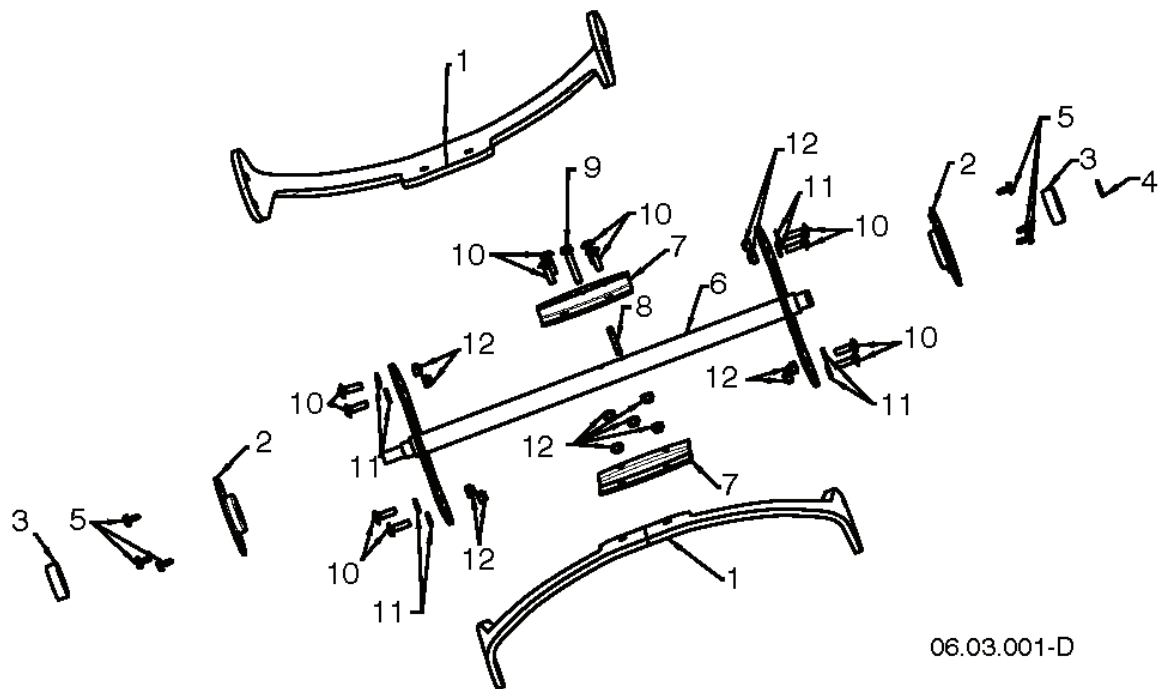

# **SPARE PARTS LIST**

06.03.001-D

---

REF.	PART NO.	DESCRIPTION	REMARK	QTY.	KIT
1	532442759	BLADE		1	
2	580855501	BEARING SUPPORT		1	
3	532437622	BEARING		1	
4	812000028	CLIP		1	
5	817060408	SCREW		1	
6	532437617	AUGER		1	
7	580855401	PLATE		1	
8	532437620	PIN		1	
9	532199687	SCREW		1	
10	872110407	BOLT		1	
11	819091016	WASHER		1	
12	532132004	NUT		1	

06.04.009-A

---

REF.	PART NO.	DESCRIPTION	REMARK	QTY.	KIT
1	580856501	PLATE		1	
2	587238101	CHUTE		1	
3	580856501	PLATE		1	
4	532434878	ARM		1	
5	532434879	SPRING		1	
6	819132416	WASHER		1	
7	532081328	BOLT		1	
8	532132004	NUT		1	
9	817411312	SCREW		1	

06.05.001-C

---

REF.	PART NO.	DESCRIPTION	REMARK	QTY.	KIT
1	532437641	CHUTE		1	
2	532437643	DEFLECTOR		1	
3	532437642	HANDLE		1	
4	532437645	GUARD		1	
5	532436622	SPRING		1	
6	532442251	NUT		1	
7	532437318	BOLT		1	
8	873970500	NUT		1	
9	532132004	NUT		1	
10	532444682	BOLT		1	
11	872110510	BOLT		1	
12	819131316	WASHER		1	
13	532191938	KNOB		1	
14	532071673	COVER		1	

06.04.002-A

---

REF.	PART NO.	DESCRIPTION	REMARK	QTY.	KIT
1	532443396	AUGER		1	
2	532443397	COVER	NON-DRIVE SIDE	1	
3	532443398	COVER	DRIVE SIDE	1	
4	819131316	WASHER		1	
5	532428867	BOLT		1	
6	817411312	SCREW		1	
7	532196688	NUT		1	
8	532442250	SCREW		1	
9	532444262	SCREW		1	
10	580833501	PLATE		1	
11	819091016	WASHER		1	