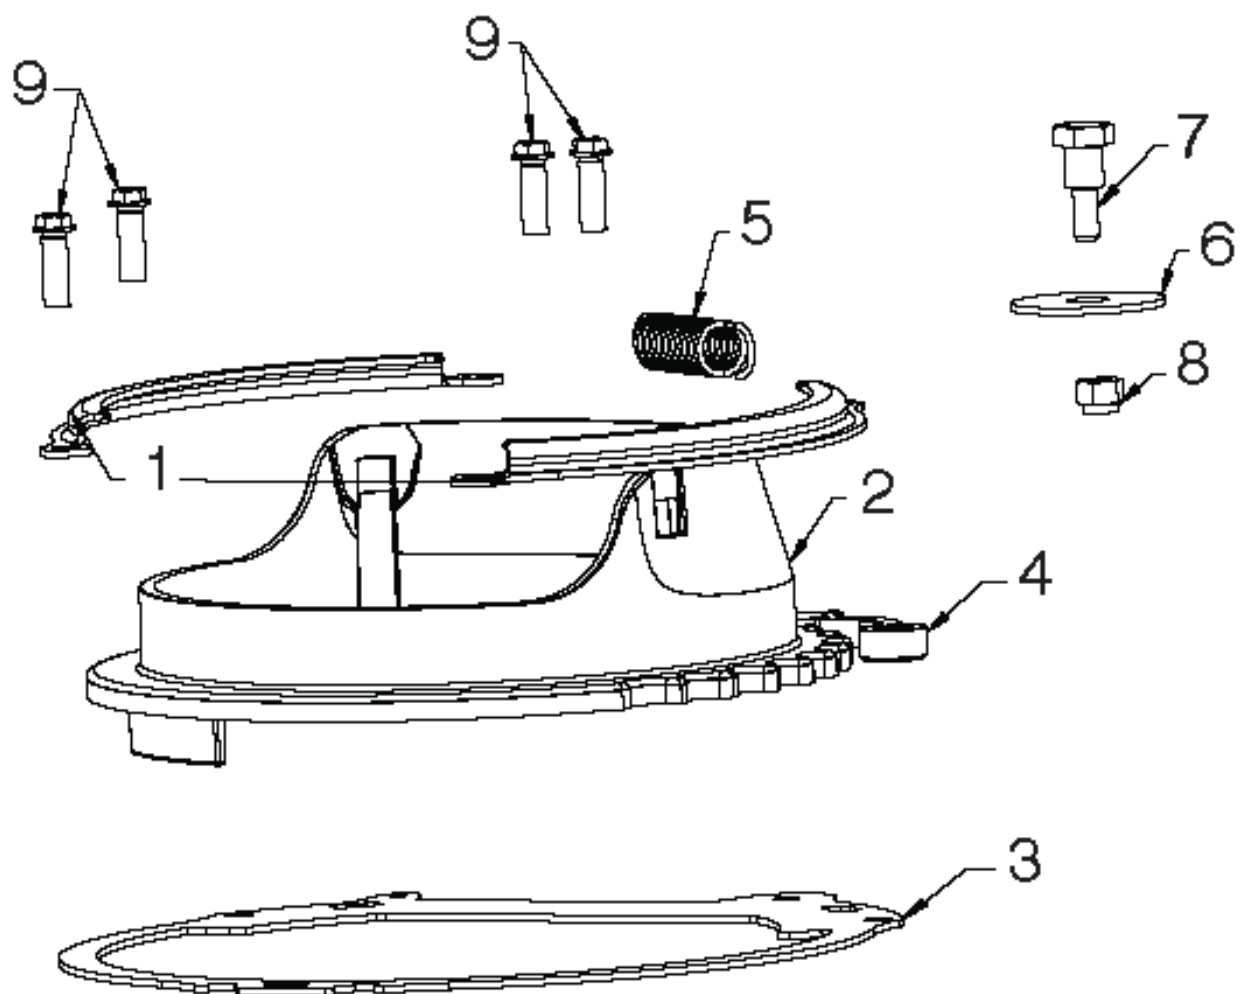

# **SPARE PARTS LIST**

06.03.001-D

---

REF.	PART NO.	DESCRIPTION	REMARK	QTY.	KIT
1	532442759	BLADE		1	
2	580855501	BEARING SUPPORT		1	
3	532437622	BEARING		1	
4	812000028	CLIP		1	
5	817060408	SCREW		1	
6	532437617	AUGER		1	
7	580855401	PLATE		1	
8	532437620	PIN		1	
9	532199687	SCREW		1	
10	872110407	BOLT		1	
11	819091016	WASHER		1	
12	532132004	NUT		1	

06.04.009-A

---

REF.	PART NO.	DESCRIPTION	REMARK	QTY.	KIT
1	580856501	PLATE		1	
2	587238101	CHUTE		1	
3	580856501	PLATE		1	
4	532434878	ARM		1	
5	532434879	SPRING		1	
6	819132416	WASHER		1	
7	532081328	BOLT		1	
8	532132004	NUT		1	
9	817411312	SCREW		1	

06.05.001-C

---

REF.	PART NO.	DESCRIPTION	REMARK	QTY.	KIT
1	532437641	CHUTE		1	
2	532437643	DEFLECTOR		1	
3	532437642	HANDLE		1	
4	532437645	GUARD		1	
5	532436622	SPRING		1	
6	532442251	NUT		1	
7	532437318	BOLT		1	
8	873970500	NUT		1	
9	532132004	NUT		1	
10	532444682	BOLT		1	
11	872110510	BOLT		1	
12	819131316	WASHER		1	
13	532191938	KNOB		1	
14	532071673	COVER		1	

06.04.002-A

---

REF.	PART NO.	DESCRIPTION	REMARK	QTY.	KIT
1	532443396	AUGER		1	
2	532443397	COVER	NON-DRIVE SIDE	1	
3	532443398	COVER	DRIVE SIDE	1	
4	819131316	WASHER		1	
5	532428867	BOLT		1	
6	817411312	SCREW		1	
7	532196688	NUT		1	
8	532442250	SCREW		1	
9	532444262	SCREW		1	
10	580833501	PLATE		1	
11	819091016	WASHER		1	