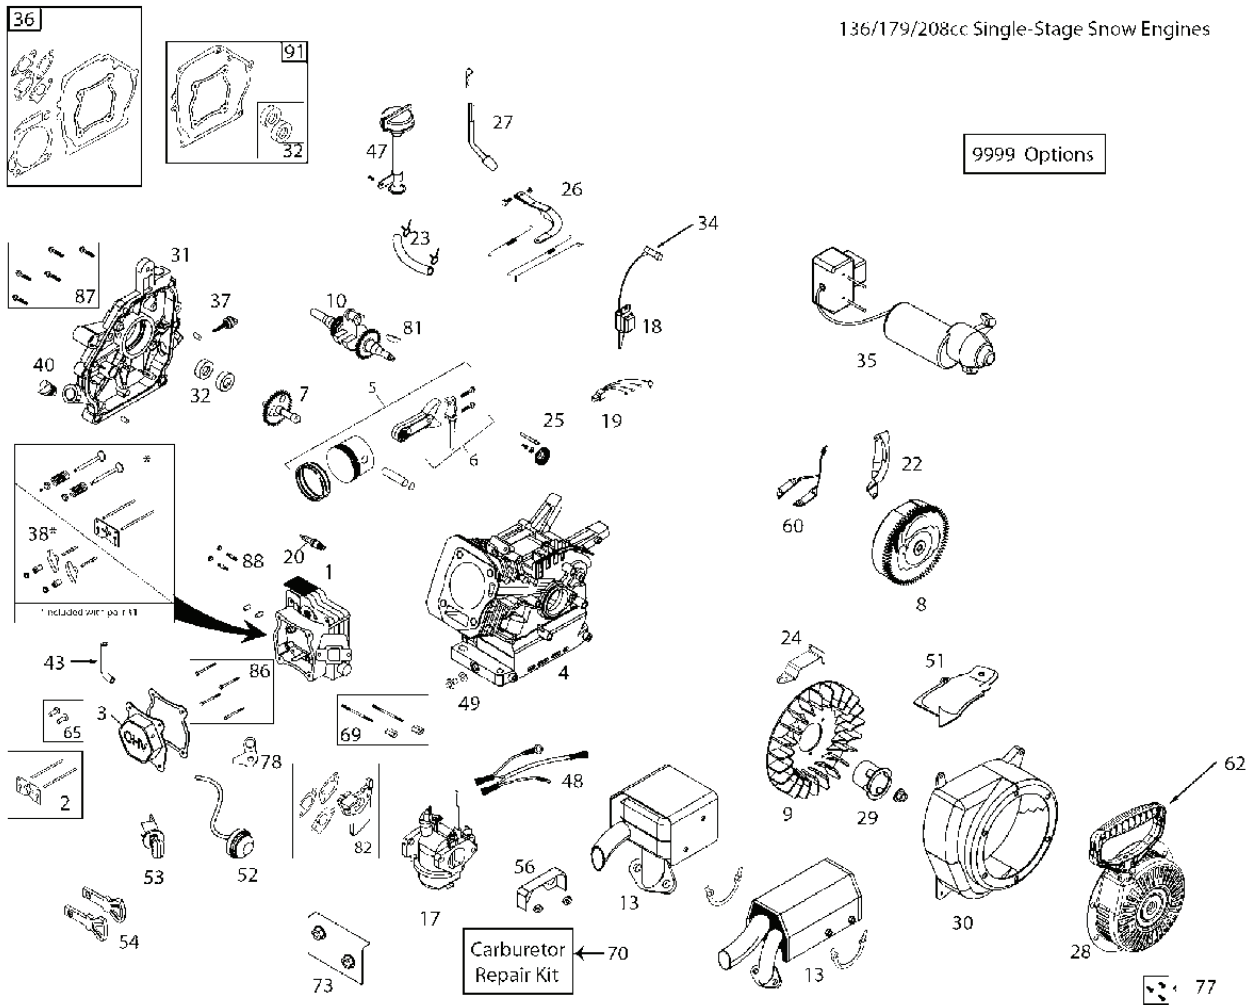

136/179/208cc Single-Stage Snow Engines

ILLUSTRATION FOR REFERENCE PURPOSES ONLY

REF.	PART NO.	DESCRIPTION	REMARK	QTY.	KIT
1	587175701	CYLINDER HEAD		1	
2	532420579	PUSH ROD SERVICE KIT		1	
3	532420580	VALVE COVER SERVICE KIT		1	
4	TBD	TBD	NOT REQUIRED FOR THIS ENGINE	1	
5	587177101	PISTON		1	
6	TBD	TBD	NOT REQUIRED FOR THIS ENGINE	1	
7	587177201	CAMSHAFT		1	
8	532429235	FLYWHEEL ASSY		1	
9	532420586	FLYWHEEL		1	
10	587176101	CRANKSHAFT		1	
13	532444277	MUFFLER ASSY		1	
17	587821201	CARBURETTOR		1	
18	580941301	IGNITION COIL		1	
19	TBD	TBD	NOT REQUIRED FOR THIS ENGINE	1	
20	532424939	SPARK PLUG		1	
22	585772401	SHIELD		1	
23	532438014	HOSE KIT		1	
24	532429259	SPEED CONTROL BRACKET		1	
25	532429646	GEAR		1	
26	581768701	CARBURETTOR		1	
27	532420602	GOVERNOR		1	
28	585771201	STARTER		1	
29	532436968	CUP		1	
30	581192001	BLOWER HOUSING ASSY		1	
31	581007301	COVER		1	
32	532429599	SEAL KIT		1	
34	532436966	BOOT		1	
35	532437125	STARTER		1	
36	587176701	GASKET KIT		1	
37	532420961	DIPSTICK		1	
38	532429691	ARM		1	
40	532429598	NON REMOVABLE PLUG		1	
43	580353401	BREATHER		1	
47	587178001	TUBE		1	
48	580941401	HARNNESS		1	
49	532435495	OIL PLUG		1	
51	532437119	SHIELD		1	
52	532437123	BULB		1	
53	532424954	KEY START ASSY		1	
54	532443059	KIT		1	
56	532429260	SHIELD		1	
60	TBD	TBD	NOT REQUIRED FOR THIS ENGINE	1	
62	532424968	SNOW STARTER CHIP		1	
65	581372801	TAPPET		1	
70	580353601	CARBURETTOR		1	
73	TBD	TBD	NOT REQUIRED FOR THIS ENGINE	1	
77	532432688	BOLT KIT		1	
78	581459301	BRACKET		1	
81	585297201	WOODRUFF KEY		1	
82	585020503	SPACER		1	
86	586327301	BOLT		1	
87	586326901	BOLT		1	
88	586326801	STUD		1	
91	587525701	COVER		1	
9999	586326201	JET		1	