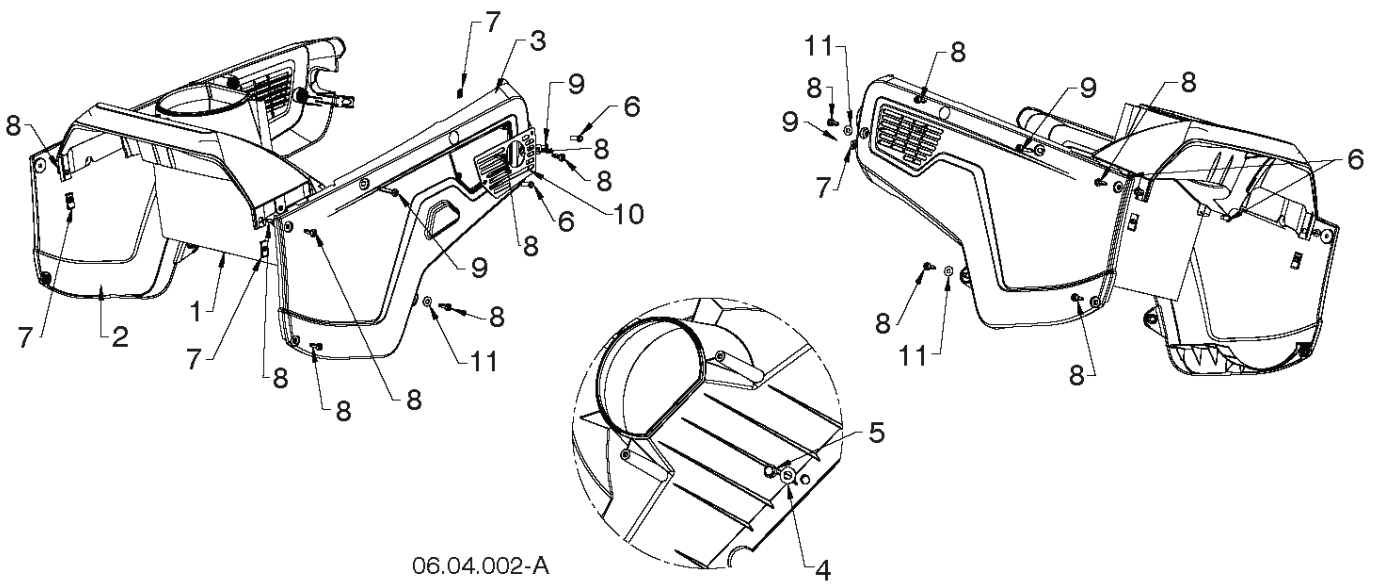

# **SPARE PARTS LIST**

06.03.001-D

---

REF.	PART NO.	DESCRIPTION	REMARK	QTY.	KIT
1	532442759	BLADE		1	
2	580855501	BEARING SUPPORT		1	
3	532437622	BEARING		1	
4	812000028	CLIP		1	
5	817060408	SCREW		1	
6	532437617	AUGER		1	
7	580855401	PLATE		1	
8	532437620	PIN		1	
9	532199687	SCREW		1	
10	872110407	BOLT		1	
11	819091016	WASHER		1	
12	532132004	NUT		1	

06.04.009-A

---

REF.	PART NO.	DESCRIPTION	REMARK	QTY.	KIT
1	580856501	PLATE		1	
2	587238101	CHUTE		1	
3	580856501	PLATE		1	
4	532434878	ARM		1	
5	532434879	SPRING		1	
6	819132416	WASHER		1	
7	532081328	BOLT		1	
8	532132004	NUT		1	
9	817411312	SCREW		1	

06.05.001-C

---

REF.	PART NO.	DESCRIPTION	REMARK	QTY.	KIT
1	532437641	CHUTE		1	
2	532437643	DEFLECTOR		1	
3	532437642	HANDLE		1	
4	532437645	GUARD		1	
5	532436622	SPRING		1	
6	532442251	NUT		1	
7	532437318	BOLT		1	
8	873970500	NUT		1	
9	532132004	NUT		1	
10	532444682	BOLT		1	
11	872110510	BOLT		1	
12	819131316	WASHER		1	
13	532191938	KNOB		1	
14	532071673	COVER		1	

06.04.002-A

---

REF.	PART NO.	DESCRIPTION	REMARK	QTY.	KIT
1	532443396	AUGER		1	
2	532443397	COVER	NON-DRIVE SIDE	1	
3	532443398	COVER	DRIVE SIDE	1	
4	819131316	WASHER		1	
5	532428867	BOLT		1	
6	817411312	SCREW		1	
7	532196688	NUT		1	
8	532442250	SCREW		1	
9	532444262	SCREW		1	
10	580833501	PLATE		1	
11	819091016	WASHER		1	