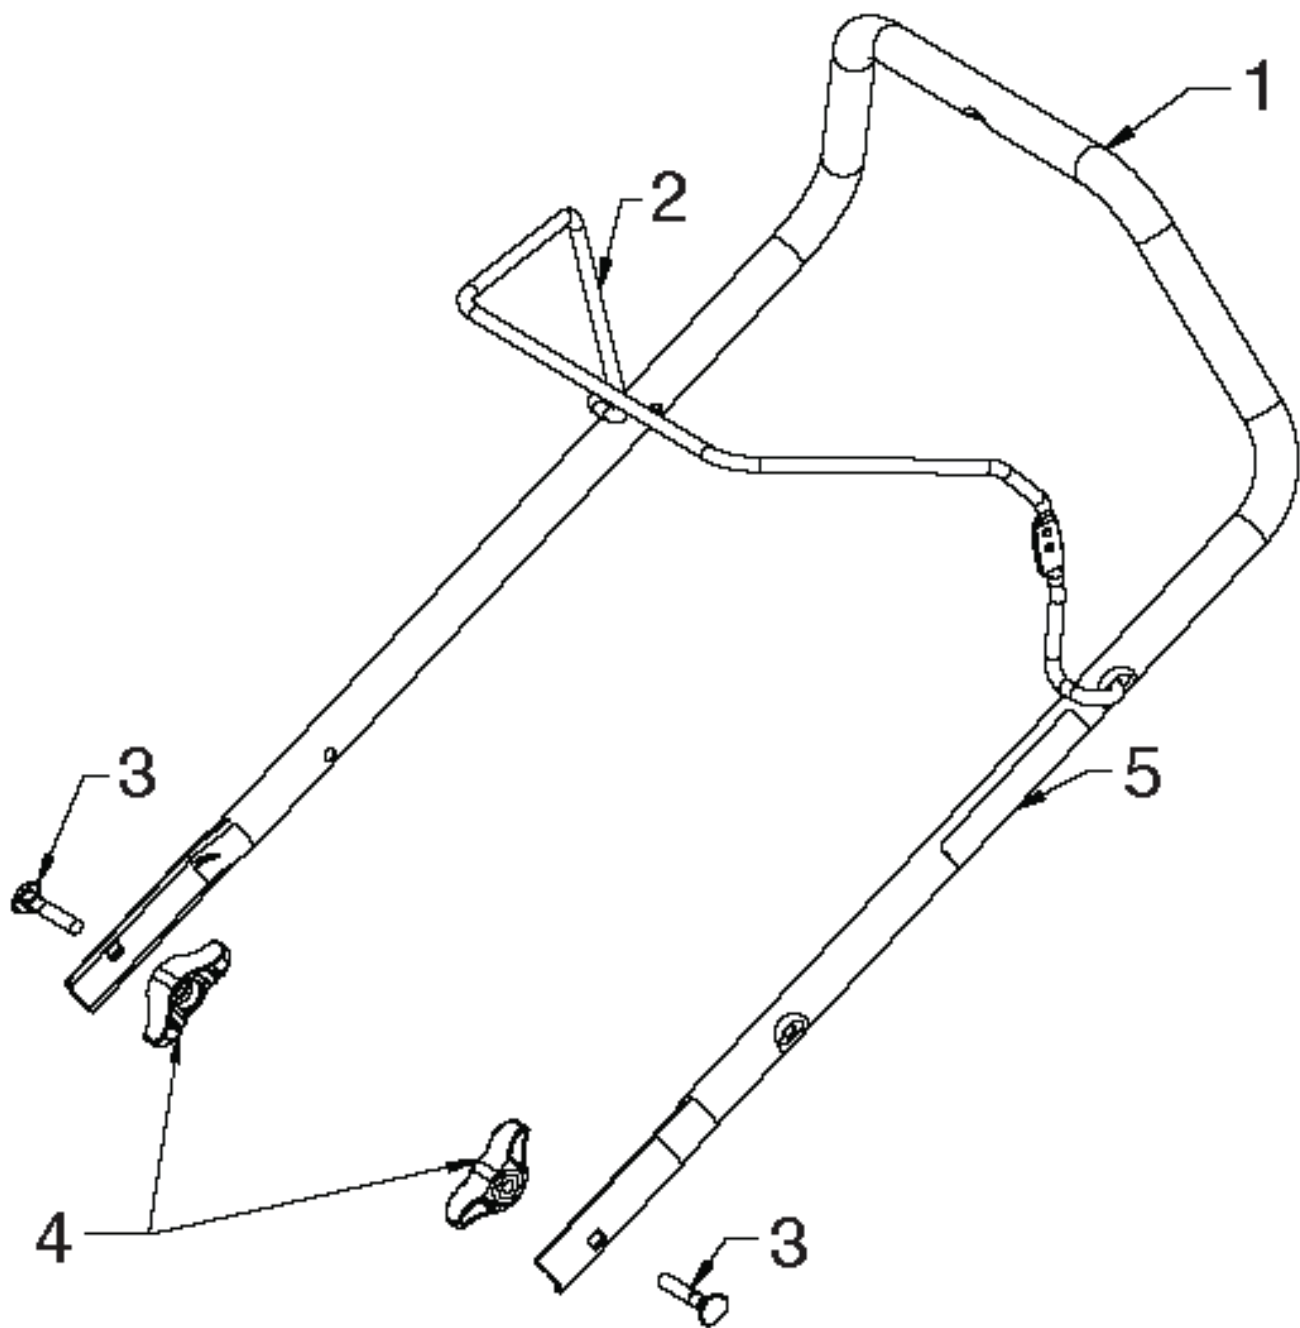

06.07.004-A

REF.	PART NO.	DESCRIPTION	REMARK	QTY.	KIT
1	580856801	HANDLE		1	
2	532444646	BAIL		1	
3	532191574	SCREW		1	
4	532191938	KNOB		1	
5	532437506	DECAL		1