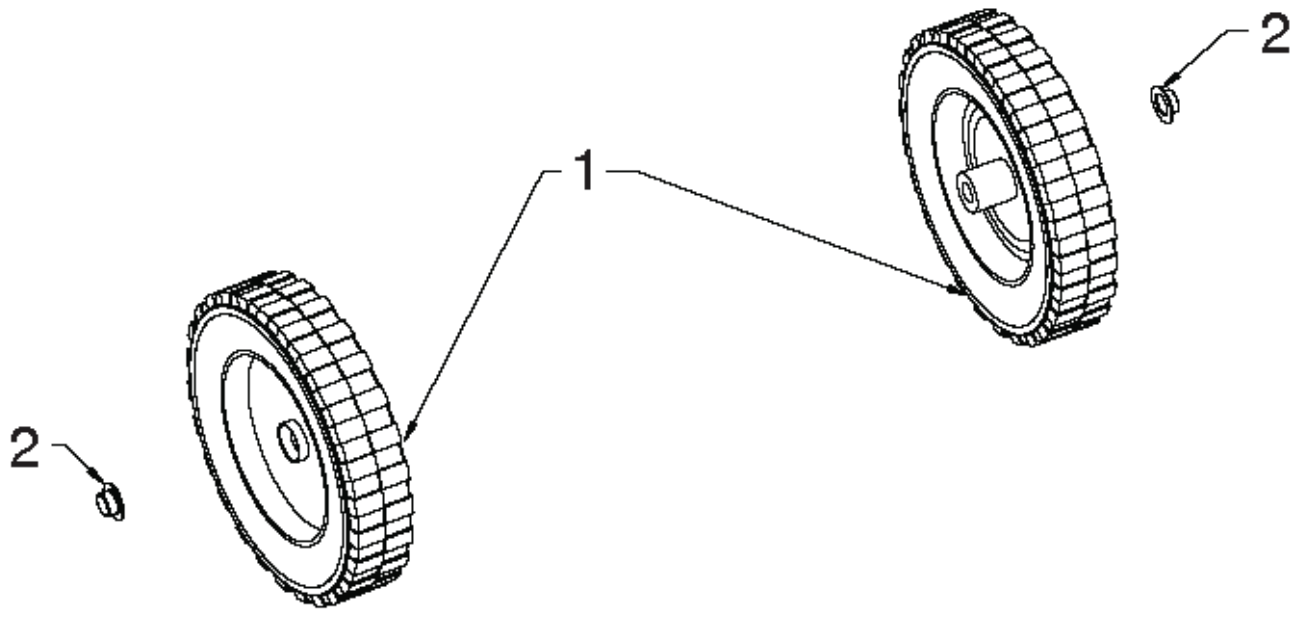

06.06.006-A

REF.	PART NO.	DESCRIPTION	REMARK	QTY.	KIT
1	532437662	WHEEL		1	
2	532435417	NUT		1