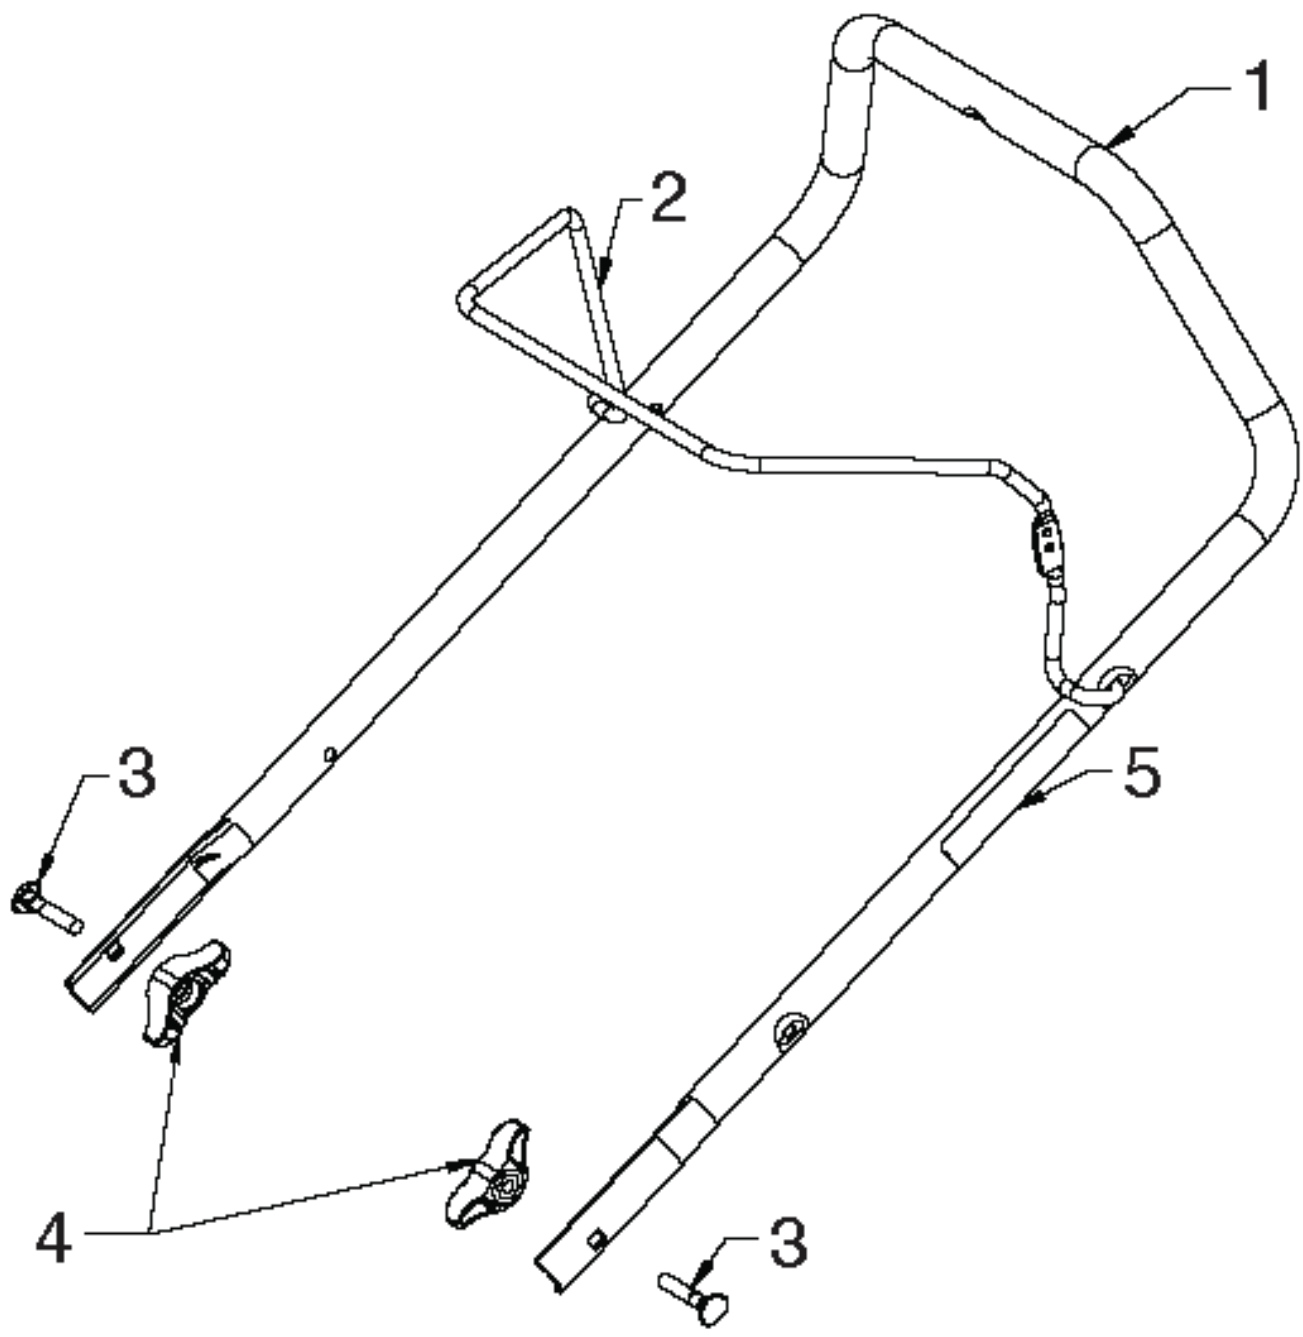

06.07.004-A

REF.	PART NO.	DESCRIPTION	REMARK	QTY.	KIT
1	580856801	HANDLE		1	
2	532444646	BAIL		1	
3	532191574	SCREW		1	
4	532445019	KNOB		1	
5	532437506	DECAL		1