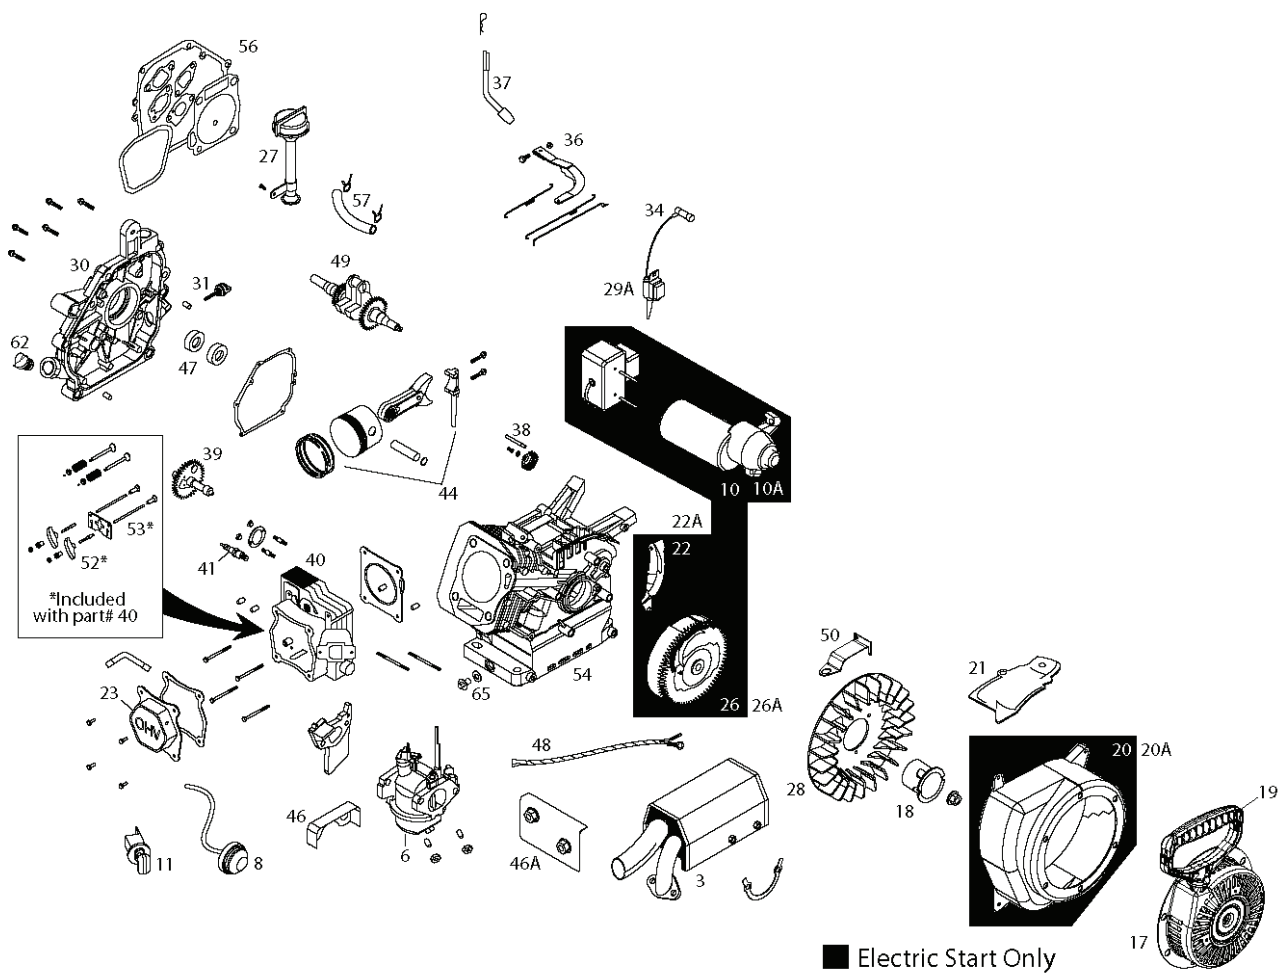

ENGINE, LCT

COMPLETE ENGINE-580811001

REF.	PART NO.	DESCRIPTION	REMARK	QTY.	KIT
3	532444277	MUFFLER ASSY		1	
6	532437122	CARBURETTOR		1	
8	532437123	BULB		1	
10	532437124	STARTER ASSY		1	
10A	532437125	STARTER		1	
11	532424954	KEY START ASSY		1	
17	532436967	RECOIL		1	
18	532436968	CUP		1	
19	532424968	SNOW STARTER CHIP		1	
20	532424971	BLOWHSG ASSY ELEC		1	
20A	532429230	BLOWER HOUSING, ELECTRIC.BLACK		1	
21	532424973	SHIELD FLYWHEEL SYS		1	
22	532424975	SHLD ELEC START FLYWHEEL		1	
22A	532429596	SHIELD, FLYWHEEL - MANUAL START		1	
23	532420580	VALVE COVER SERVICE KIT		1	
26	532429235	FLYWHEEL ASSY		1	
26A	532420585	FLYWHEEL		1	
27	532444091	TUBE		1	
28	532420586	FLYWHEEL		1	
29A	532443934	IGNITION COIL		1	
30	532420606	CRANKCASE		1	
31	532420961	DIPSTICK		1	
34	532436966	BOOT		1	
36	532420601	GOVERNOR ARM SERVICE KIT		1	
37	532420602	GOVERNOR		1	
38	532429646	GEAR		1	
39	532420584	CAMSHAFT		1	
40	532420578	CYLINDER HEAD		1	
41	532424939	SPARK PLUG		1	
44	532420582	PISTON ASSY		1	
46	532429260	SHIELD		1	
46A	532444275	SHIELD		1	
47	532429599	SEAL KIT		1	
48	532444276	HARNESS		1	
49	532429600	CRANKSHAFT		1	
50	532429259	SPEED CONTROL BRACKET		1	
52	532429691	ARM		1	
53	532420579	PUSH ROD SERVICE KIT		1	
54	532436567	CYLINDER		1	
56	532429601	GASKET KIT		1	
57	532438014	HOSE KIT		1	
62	532429598	NON REMOVABLE PLUG		1	
65	532435495	OIL PLUG		1