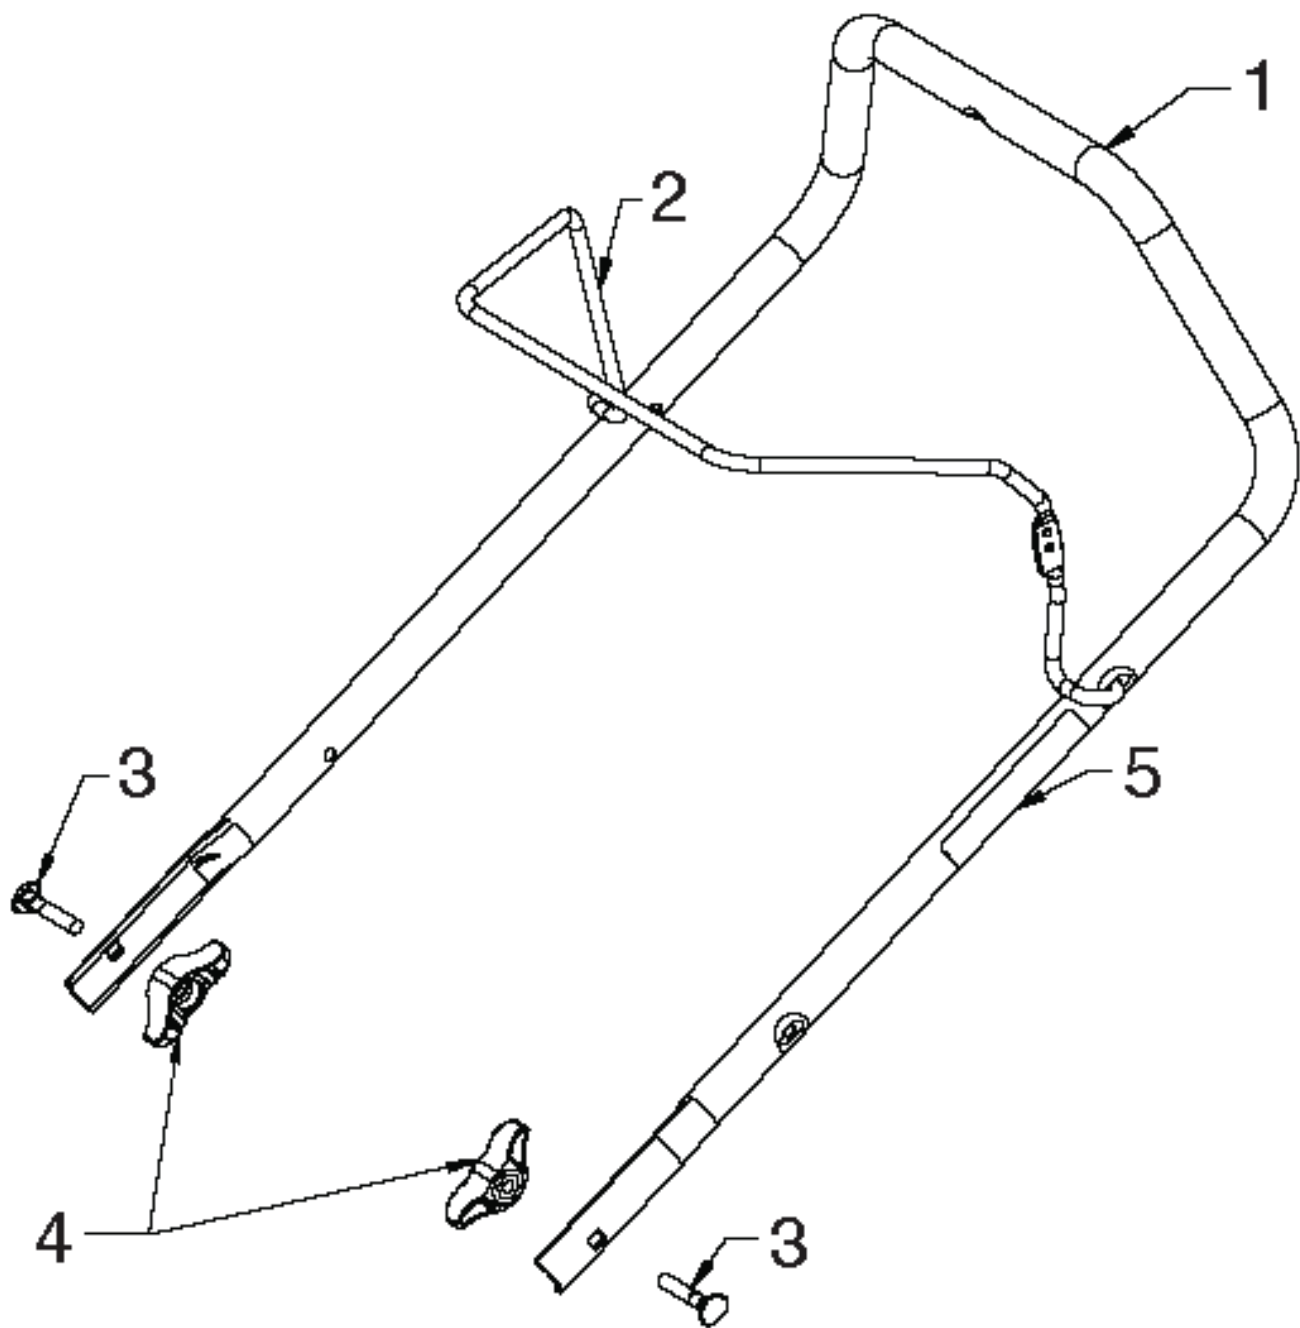

06.07.004-A

REF.	PART NO.	DESCRIPTION	REMARK	QTY.	KIT
1	580856801	HANDLE		1	
2	532444646	BAIL		1	
3	532191574	SCREW		1	
4	532445019	KNOB		1	
5	532437506	DECAL		1