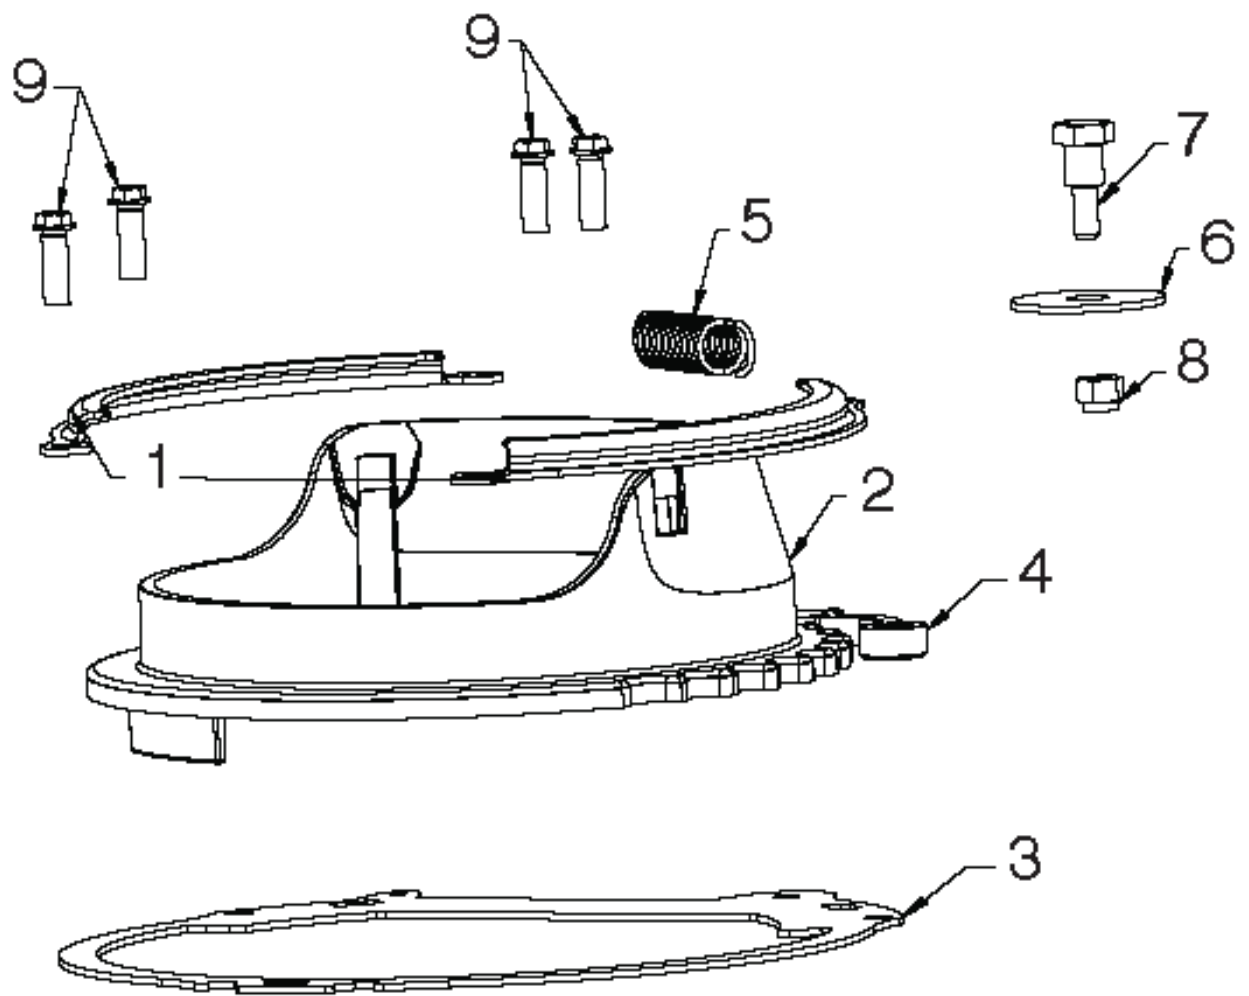

# **SPARE PARTS LIST**

06.03.001-D

---

REF.	PART NO.	DESCRIPTION	REMARK	QTY.	KIT
1	532442759	BLADE		1	
2	580855501	BEARING SUPPORT		1	
3	532437622	BEARING		1	
4	812000028	CLIP		1	
5	817060408	SCREW		1	
6	532437617	AUGER		1	
7	580855401	PLATE		1	
8	532437620	PIN		1	
9	532199687	SCREW		1	
10	872110407	BOLT		1	
11	819091016	WASHER		1	
12	532132004	NUT		1	

06.04.009-A

---

REF.	PART NO.	DESCRIPTION	REMARK	QTY.	KIT
1	532434877	CHUTE		1	
2	580856501	PLATE		1	
3	580856501	PLATE		1	
4	532434878	ARM		1	
5	532434879	SPRING		1	
6	819132416	WASHER		1	
7	532081328	BOLT		1	
8	532132004	NUT		1	
9	817411312	SCREW		1	

06.05.001-C

---

REF.	PART NO.	DESCRIPTION	REMARK	QTY.	KIT
1	532437641	CHUTE		1	
2	532437643	DEFLECTOR		1	
3	532437642	HANDLE		1	
4	532437645	GUARD		1	
5	532436622	SPRING		1	
6	532442251	NUT		1	
7	532437318	BOLT		1	
8	873970500	NUT		1	
9	532132004	NUT		1	
10	532444682	BOLT		1	
11	872110510	BOLT		1	
12	819131316	WASHER		1	
13	532191938	KNOB		1	
14	532071673	COVER		1	

06.04.002-A

---

REF.	PART NO.	DESCRIPTION	REMARK	QTY.	KIT
1	532443396	AUGER		1	
2	532443397	COVER	NON-DRIVE SIDE	1	
3	532443398	COVER	DRIVE SIDE	1	
4	819131316	WASHER		1	
5	532428867	BOLT		1	
6	817411312	SCREW		1	
7	532196688	NUT		1	
8	532442250	SCREW		1	
9	532444262	SCREW		1	
10	580833501	PLATE		1	
11	819091016	WASHER		1	