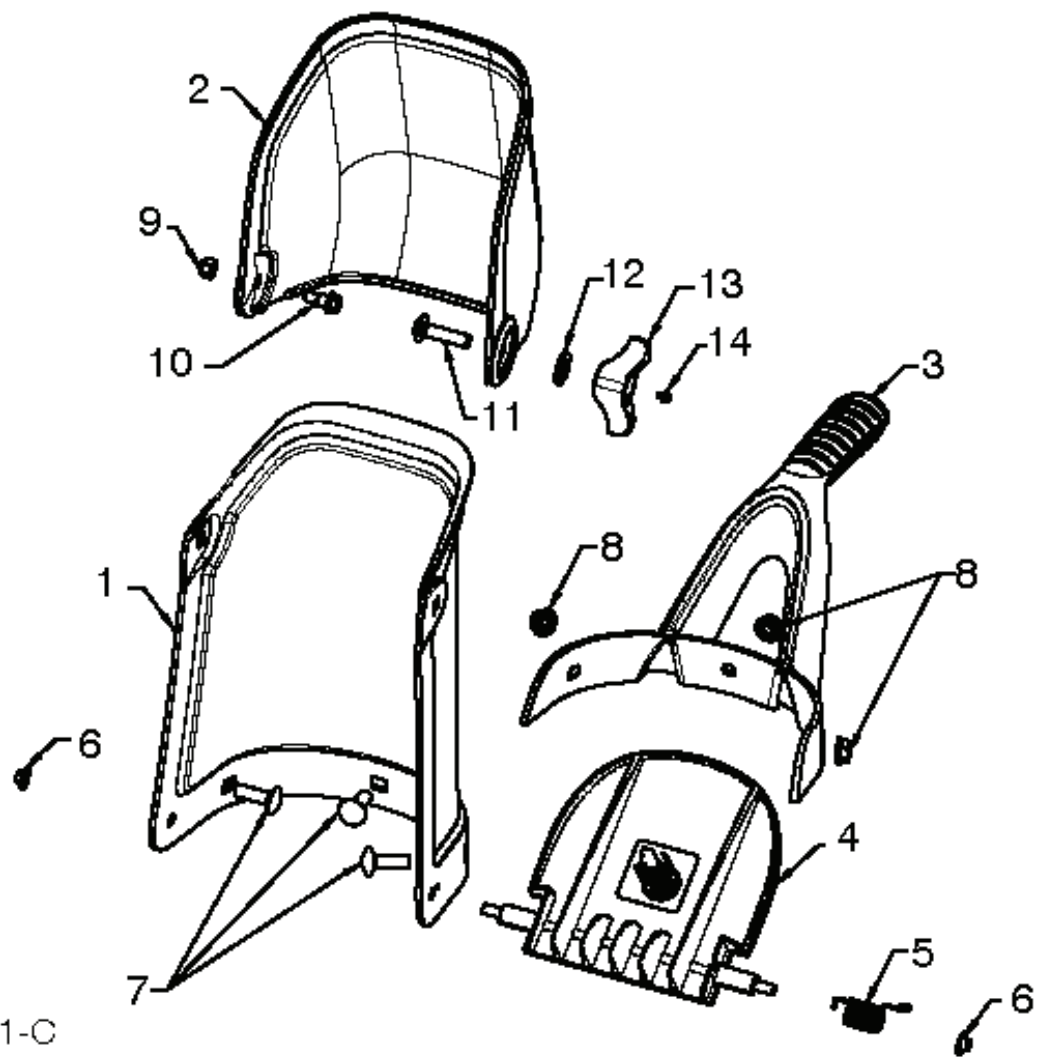

# **SPARE PARTS LIST**

06.03.001-D

---

REF.	PART NO.	DESCRIPTION	REMARK	QTY.	KIT
1	532442759	BLADE		1	
2	580855501	BEARING SUPPORT		1	
3	532437622	BEARING		1	
4	812000028	CLIP		1	
5	817060408	SCREW		1	
6	532437617	AUGER		1	
7	580855401	PLATE		1	
8	532437620	PIN		1	
9	532199687	SCREW		1	
10	872110407	BOLT		1	
11	819091016	WASHER		1	
12	532132004	NUT		1	

06.04.009-A

---

REF.	PART NO.	DESCRIPTION	REMARK	QTY.	KIT
1	532434877	CHUTE		1	
2	580856501	PLATE		1	
3	580856501	PLATE		1	
4	532434878	ARM		1	
5	532434879	SPRING		1	
6	819132416	WASHER		1	
7	532081328	BOLT		1	
8	532132004	NUT		1	
9	817411312	SCREW		1	

06.05.001-C

---

REF.	PART NO.	DESCRIPTION	REMARK	QTY.	KIT
1	532437641	CHUTE		1	
2	532437643	DEFLECTOR		1	
3	532437642	HANDLE		1	
4	532437645	GUARD		1	
5	532436622	SPRING		1	
6	532442251	NUT		1	
7	532437318	BOLT		1	
8	873970500	NUT		1	
9	532132004	NUT		1	
10	532444682	BOLT		1	
11	872110510	BOLT		1	
12	819131316	WASHER		1	
13	532191938	KNOB		1	
14	532071673	COVER		1	

06.04.002-A

---

REF.	PART NO.	DESCRIPTION	REMARK	QTY.	KIT
1	532443396	AUGER		1	
2	532443397	COVER	NON-DRIVE SIDE	1	
3	532443398	COVER	DRIVE SIDE	1	
4	819131316	WASHER		1	
5	532428867	BOLT		1	
6	817411312	SCREW		1	
7	532196688	NUT		1	
8	532442250	SCREW		1	
9	532444262	SCREW		1	
10	580833501	PLATE		1	
11	819091016	WASHER		1	