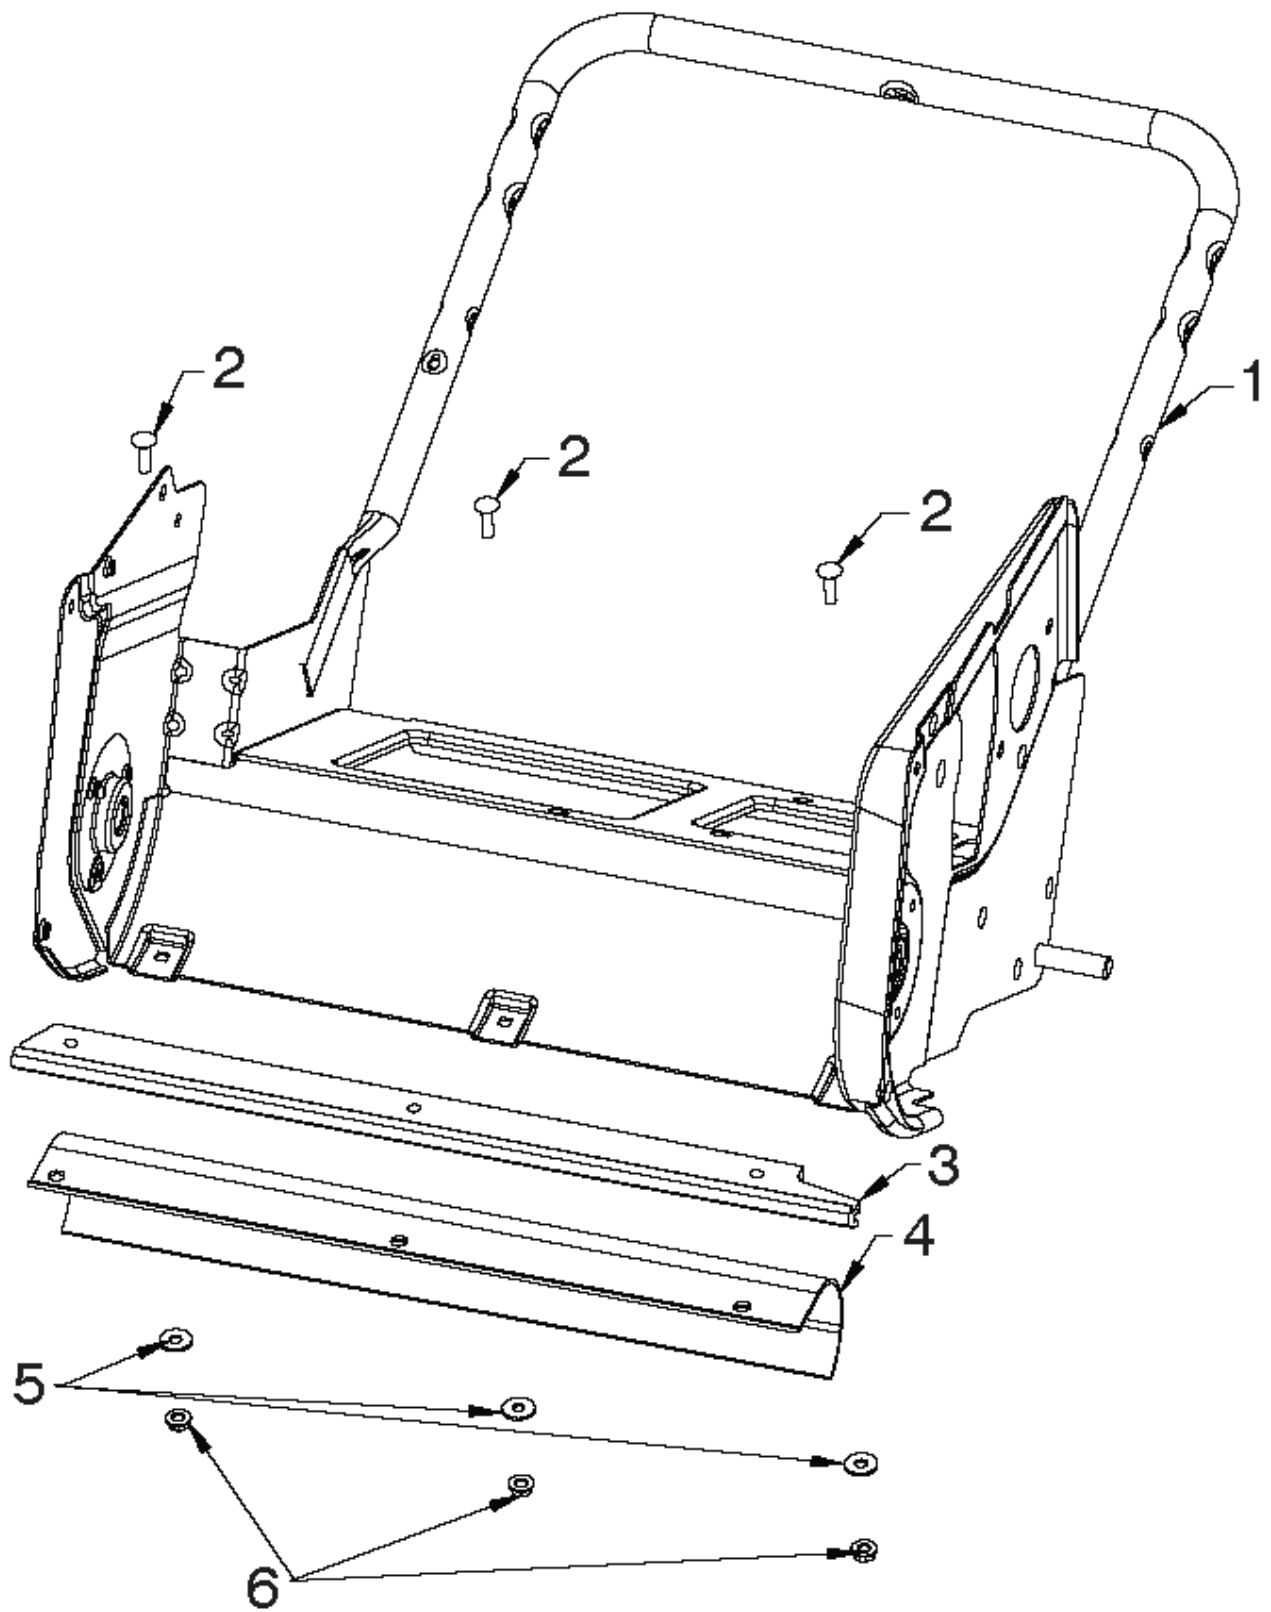

06.00.001-A

REF.	PART NO.	DESCRIPTION	REMARK	QTY.	KIT
1	580856201	FRAME ASSY		1	
2	872110407	BOLT		1	
3	580502601	SCRAPER		1	
4	532442146	SCRAPER		1	
5	819091216	WASHER		1	
6	532191730	NUT		1