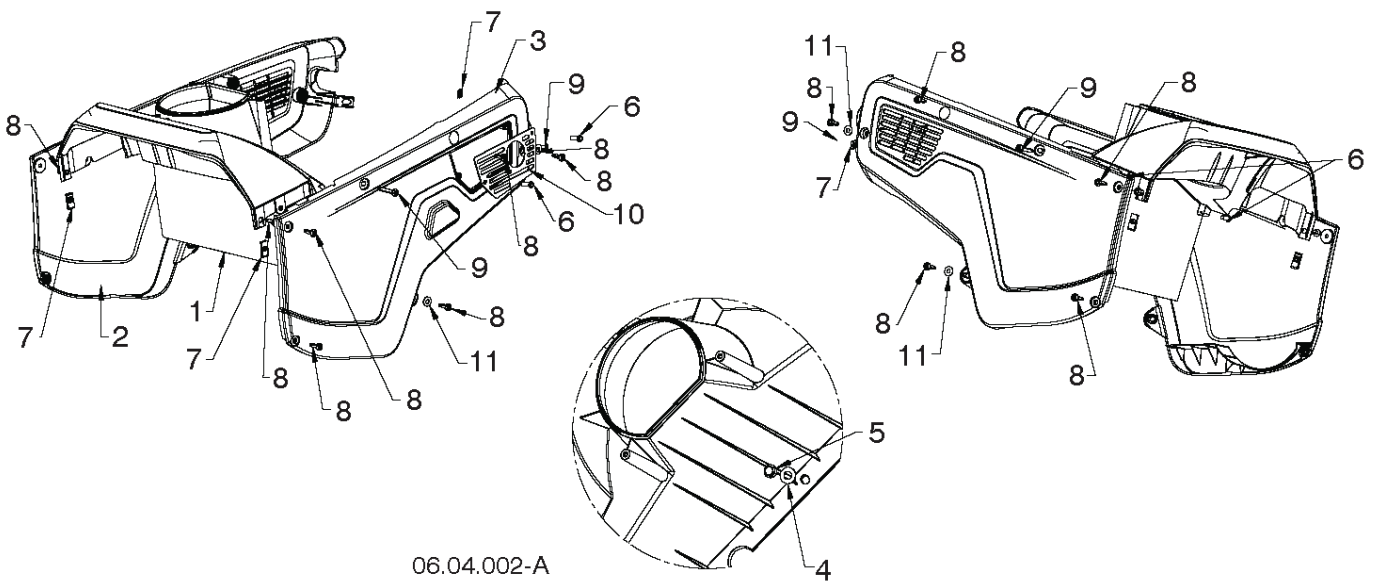

# **SPARE PARTS LIST**

06.03.001-D

---

REF.	PART NO.	DESCRIPTION	REMARK	QTY.	KIT
1	532442759	BLADE		1	
2	580855501	BEARING SUPPORT		1	
3	532437622	BEARING		1	
4	812000028	CLIP		1	
5	817060408	SCREW		1	
6	532437617	AUGER		1	
7	580855401	PLATE		1	
8	532437620	PIN		1	
9	532199687	SCREW		1	
10	872110407	BOLT		1	
11	819091016	WASHER		1	
12	532132004	NUT		1	

06.04.009-A

---

REF.	PART NO.	DESCRIPTION	REMARK	QTY.	KIT
1	532434877	CHUTE		1	
2	580856501	PLATE		1	
3	580856501	PLATE		1	
4	532434878	ARM		1	
5	532434879	SPRING		1	
6	819132416	WASHER		1	
7	532081328	BOLT		1	
8	532132004	NUT		1	
9	817411312	SCREW		1	

06.05.001-C

---

REF.	PART NO.	DESCRIPTION	REMARK	QTY.	KIT
1	532437641	CHUTE		1	
2	532437643	DEFLECTOR		1	
3	532437642	HANDLE		1	
4	532437645	GUARD		1	
5	532436622	SPRING		1	
6	532442251	NUT		1	
7	532437318	BOLT		1	
8	873970500	NUT		1	
9	532132004	NUT		1	
10	532444682	BOLT		1	
11	872110510	BOLT		1	
12	819131316	WASHER		1	
13	532191938	KNOB		1	
14	532071673	COVER		1	

06.04.002-A

---

REF.	PART NO.	DESCRIPTION	REMARK	QTY.	KIT
1	532443396	AUGER		1	
2	532443397	COVER	NON-DRIVE SIDE	1	
3	532443398	COVER	DRIVE SIDE	1	
4	819131316	WASHER		1	
5	532428867	BOLT		1	
6	817411312	SCREW		1	
7	532196688	NUT		1	
8	532442250	SCREW		1	
9	532444262	SCREW		1	
10	580833501	PLATE		1	
11	819091016	WASHER		1	