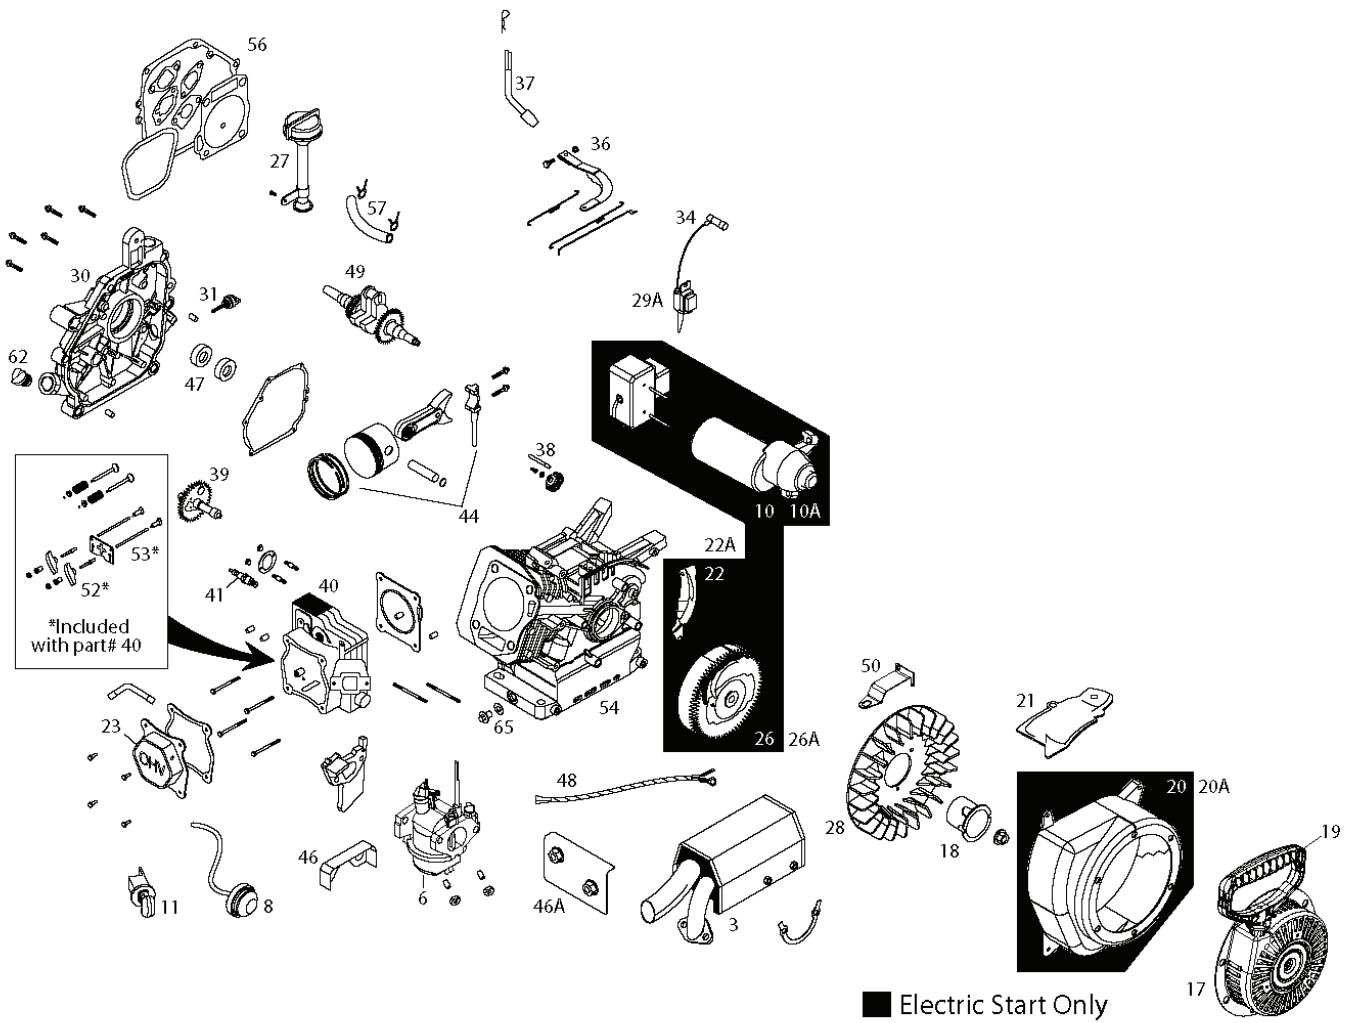

ENGINE, LCT

COMPLETE ENGINE- 444171

REF.	PART NO.	DESCRIPTION	REMARK	QTY.	KIT
3	532444277	MUFFLER ASSY		1	
6	532437122	CARBURETTOR		1	
8	532437123	BULB		1	
10	532437124	STARTER ASSY		1	
10A	532437125	STARTER		1	
11	532424954	KEY START ASSY		1	
17	532436967	RECOIL		1	
18	532436968	CUP		1	
19	532424968	SNOW STARTER CHIP		1	
20	532424971	BLOWHSG ASSY ELEC		1	
20A	532429230	BLOWER HOUSING, ELECTRIC.BLACK		1	
21	532424973	SHIELD FLYWHEEL SYS		1	
22	532424975	SHLD ELEC START FLYWHEEL		1	
22A	532429596	SHIELD, FLYWHEEL - MANUAL START		1	
23	532420580	VALVE COVER SERVICE KIT		1	
26	532429235	FLYWHEEL ASSY		1	
26A	532420585	FLYWHEEL		1	
27	532444091	TUBE		1	
28	532420586	FLYWHEEL		1	
29A	532443934	IGNITION COIL		1	
30	532420606	CRANKCASE		1	
31	532420961	DIPSTICK		1	
34	532436966	BOOT		1	
36	532420601	GOVERNOR ARM SERVICE KIT		1	
37	532420602	GOVERNOR		1	
38	532429646	GEAR		1	
39	532420584	CAMSHAFT		1	
40	532420578	CYLINDER HEAD		1	
41	532424939	SPARK PLUG		1	
44	532420582	PISTON ASSY		1	
46	532429260	SHIELD		1	
46A	532444275	SHIELD		1	
47	532429599	SEAL KIT		1	
48	532444276	HARNESS		1	
49	532429600	CRANKSHAFT		1	
50	532429259	SPEED CONTROL BRACKET		1	
52	532429691	ARM		1	
53	532420579	PUSH ROD SERVICE KIT		1	
54	532436567	CYLINDER		1	
56	532429601	GASKET KIT		1	
57	532438014	HOSE KIT		1	
62	532429598	NON REMOVABLE PLUG		1	
65	532435495	OIL PLUG		1	
NOT SHOWN	580353801	BREATHER		1