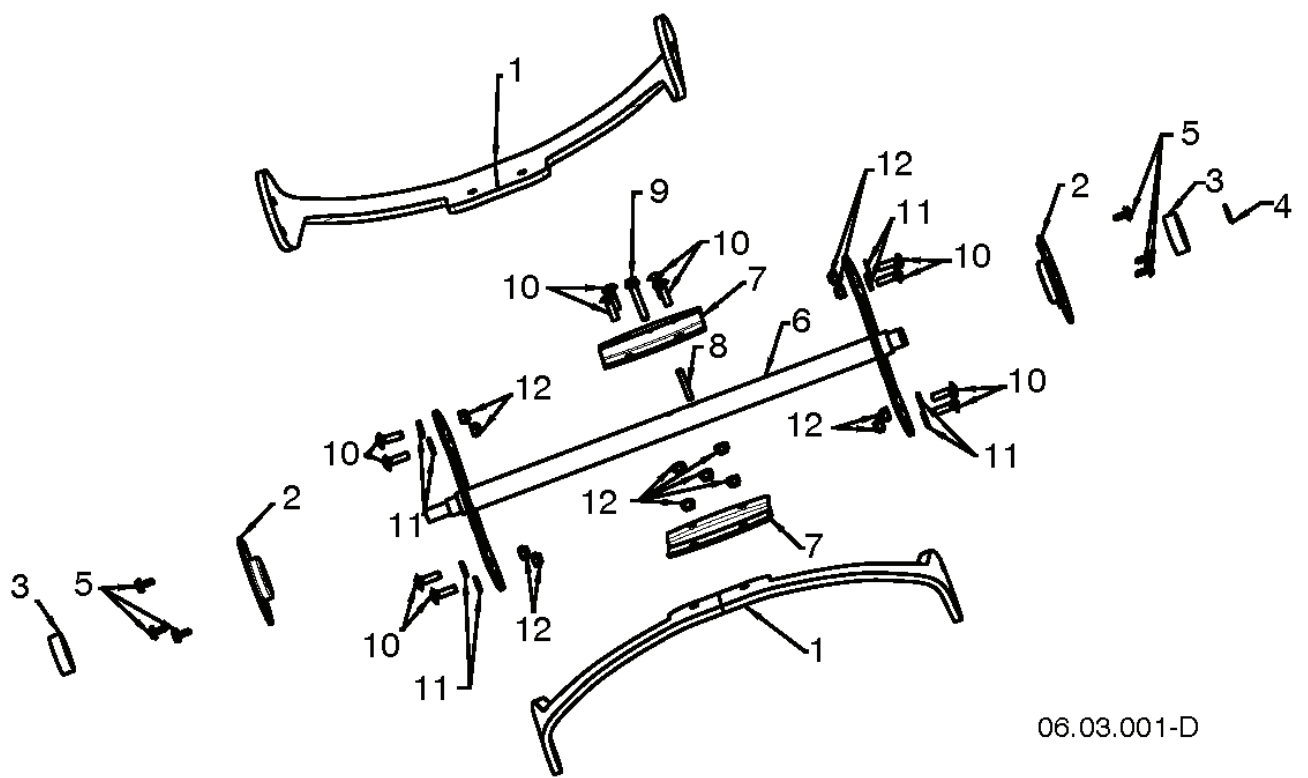

# **SPARE PARTS LIST**

06.03.001-D

---

REF.	PART NO.	DESCRIPTION	REMARK	QTY.	KIT
1	532442759	BLADE		1	
2	580855501	BEARING SUPPORT		1	
3	532437622	BEARING		1	
4	812000028	CLIP		1	
5	817060408	SCREW		1	
6	532437617	AUGER		1	
7	580855401	PLATE		1	
8	532437620	PIN		1	
9	532199687	SCREW		1	
10	872110407	BOLT		1	
11	819091016	WASHER		1	
12	532132004	NUT		1	

06.04.009-A

---

REF.	PART NO.	DESCRIPTION	REMARK	QTY.	KIT
1	532434877	CHUTE		1	
2	580856501	PLATE		1	
3	580856501	PLATE		1	
4	532434878	ARM		1	
5	532434879	SPRING		1	
6	819132416	WASHER		1	
7	532081328	BOLT		1	
8	532132004	NUT		1	
9	817411312	SCREW		1	

06.05.001-C

---

REF.	PART NO.	DESCRIPTION	REMARK	QTY.	KIT
1	532437641	CHUTE		1	
2	532437643	DEFLECTOR		1	
3	532437642	HANDLE		1	
4	532437645	GUARD		1	
5	532436622	SPRING		1	
6	532442251	NUT		1	
7	532437318	BOLT		1	
8	873970500	NUT		1	
9	532132004	NUT		1	
10	532444682	BOLT		1	
11	872110510	BOLT		1	
12	819131316	WASHER		1	
13	532191938	KNOB		1	
14	532071673	COVER		1	

06.04.002-A

---

REF.	PART NO.	DESCRIPTION	REMARK	QTY.	KIT
1	532443396	AUGER		1	
2	532443397	COVER	NON-DRIVE SIDE	1	
3	532443398	COVER	DRIVE SIDE	1	
4	819131316	WASHER		1	
5	532428867	BOLT		1	
6	817411312	SCREW		1	
7	532196688	NUT		1	
8	532442250	SCREW		1	
9	532444262	SCREW		1	
10	580833501	PLATE		1	
11	819091016	WASHER		1	